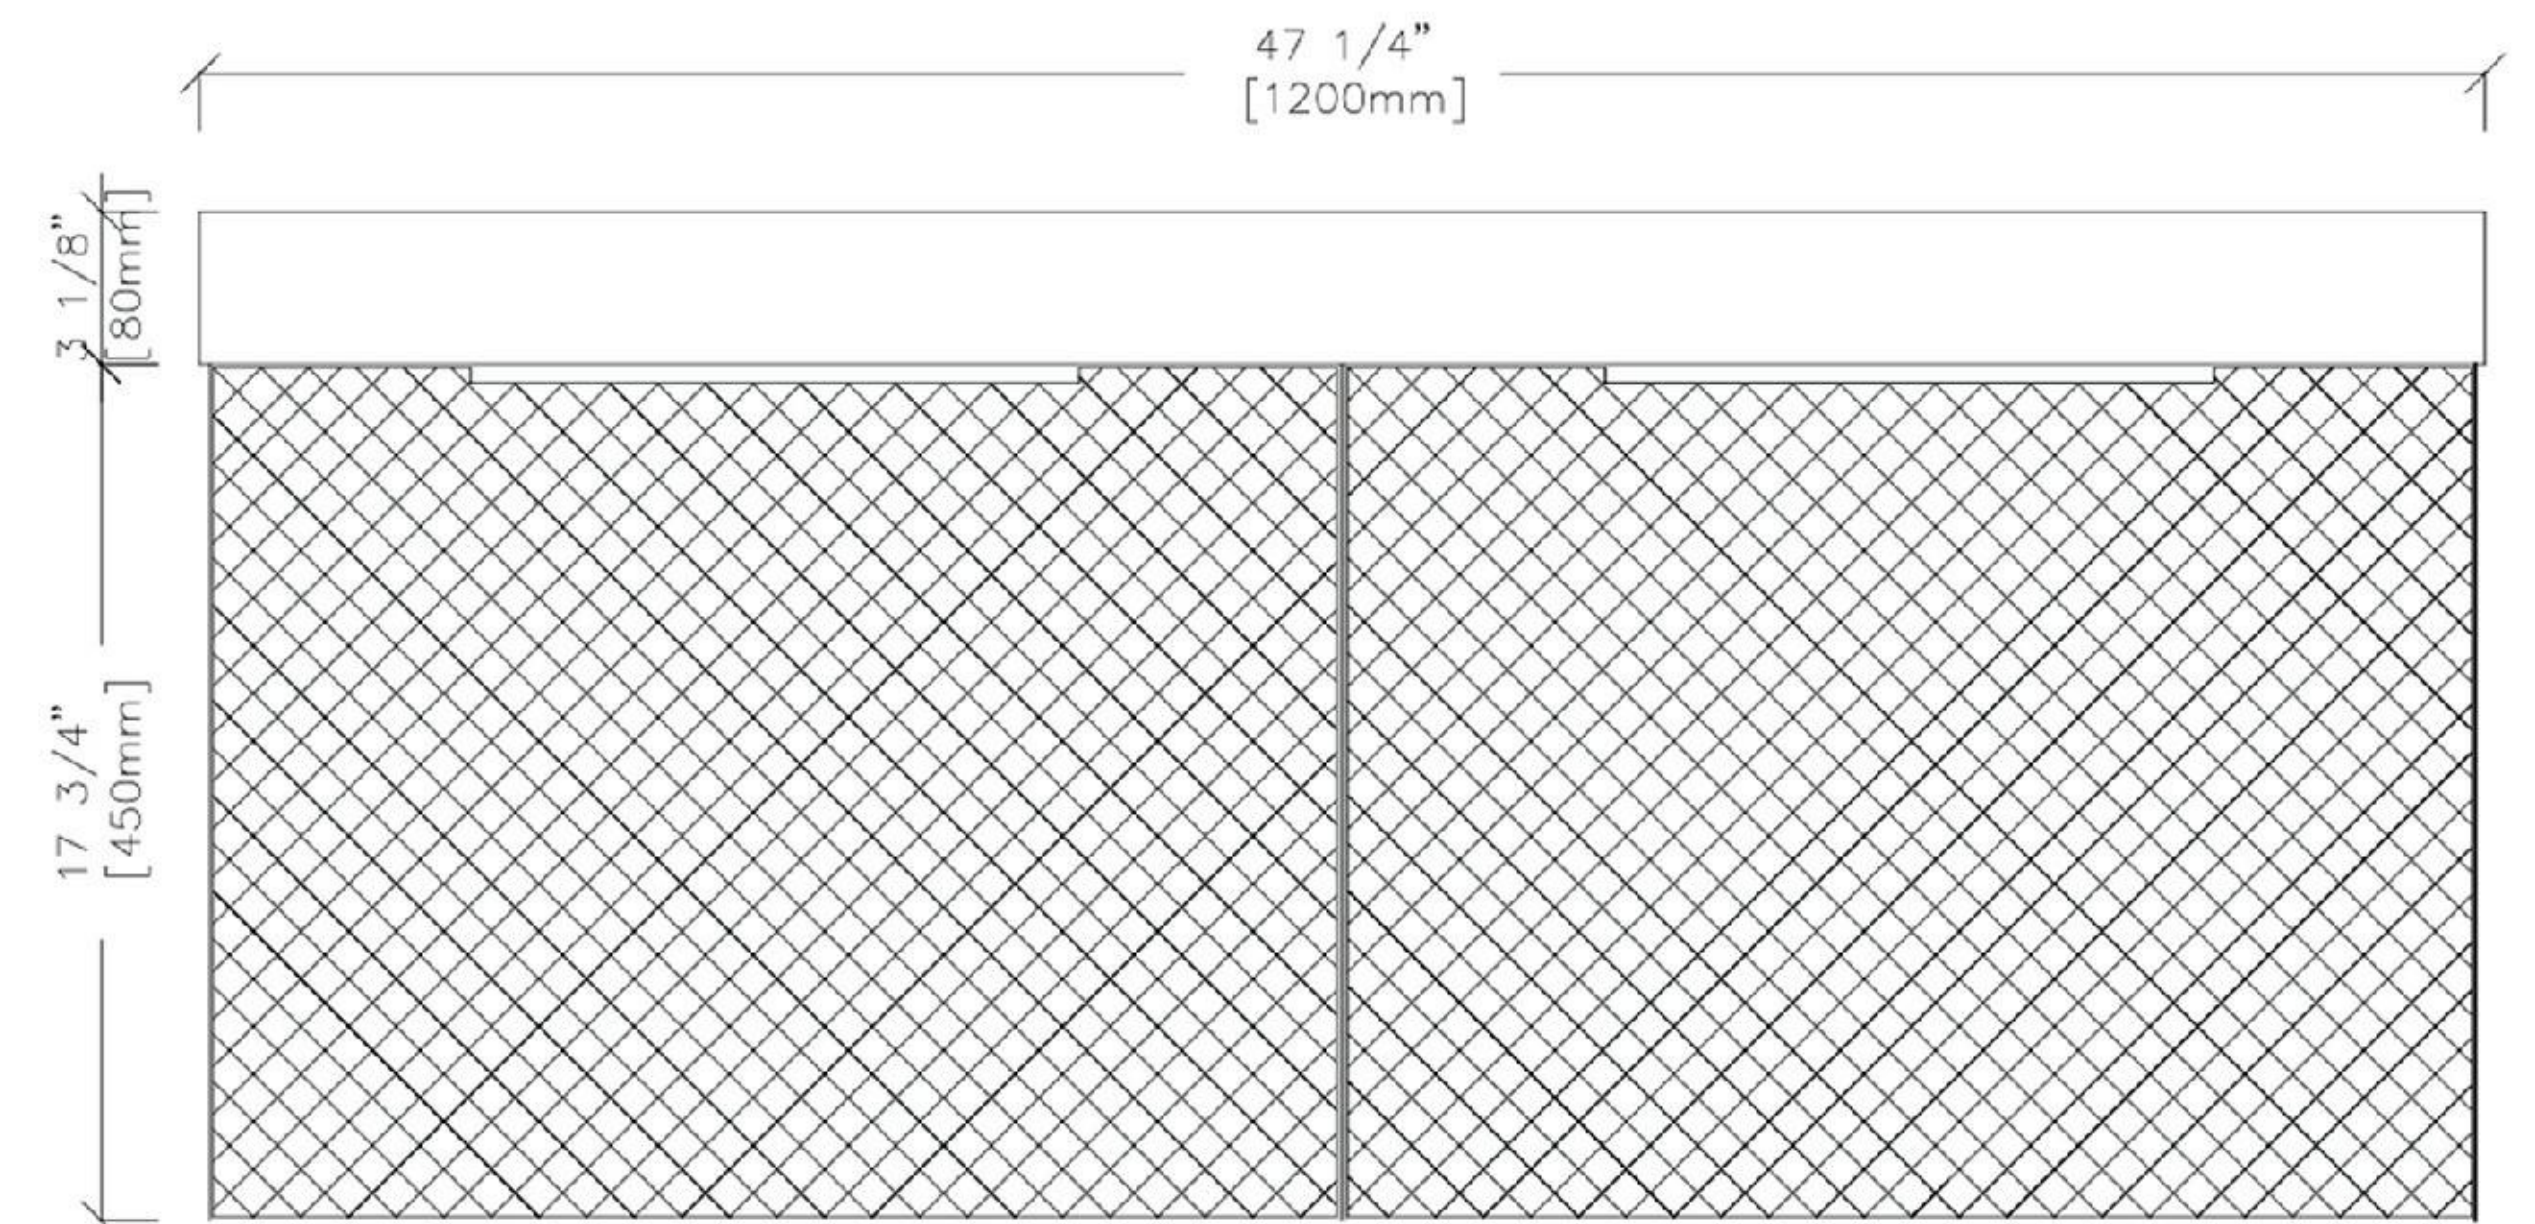

FRONT ELEVATION

SIDE ELEVATION

DRAWER PLAN DETAIL

Winchester-48"

Manarola 48-inch

(Double-Sink; Wall Mount)

Manarola 48-inch:

- **Color Options:** Black of Night / Silver Gray
- **Countertop:** 2-Single faucet hole Premium Quartz
- **Vanity Base:** Multi-layer Engineering Wood
- **Sink:** Ceramic
- **Overall:** 2 Drawers
- **Dimensions:**
 - Cabinet: 46 7/8" W x 19 1/2" D x 17 3/4" H
 - Countertop: 47 1/4" W x 19 5/8" D x 3 7/8" H
 - Overall Dimensions: 47 1/4" W x 19 5/8" D x 21 5/8" H