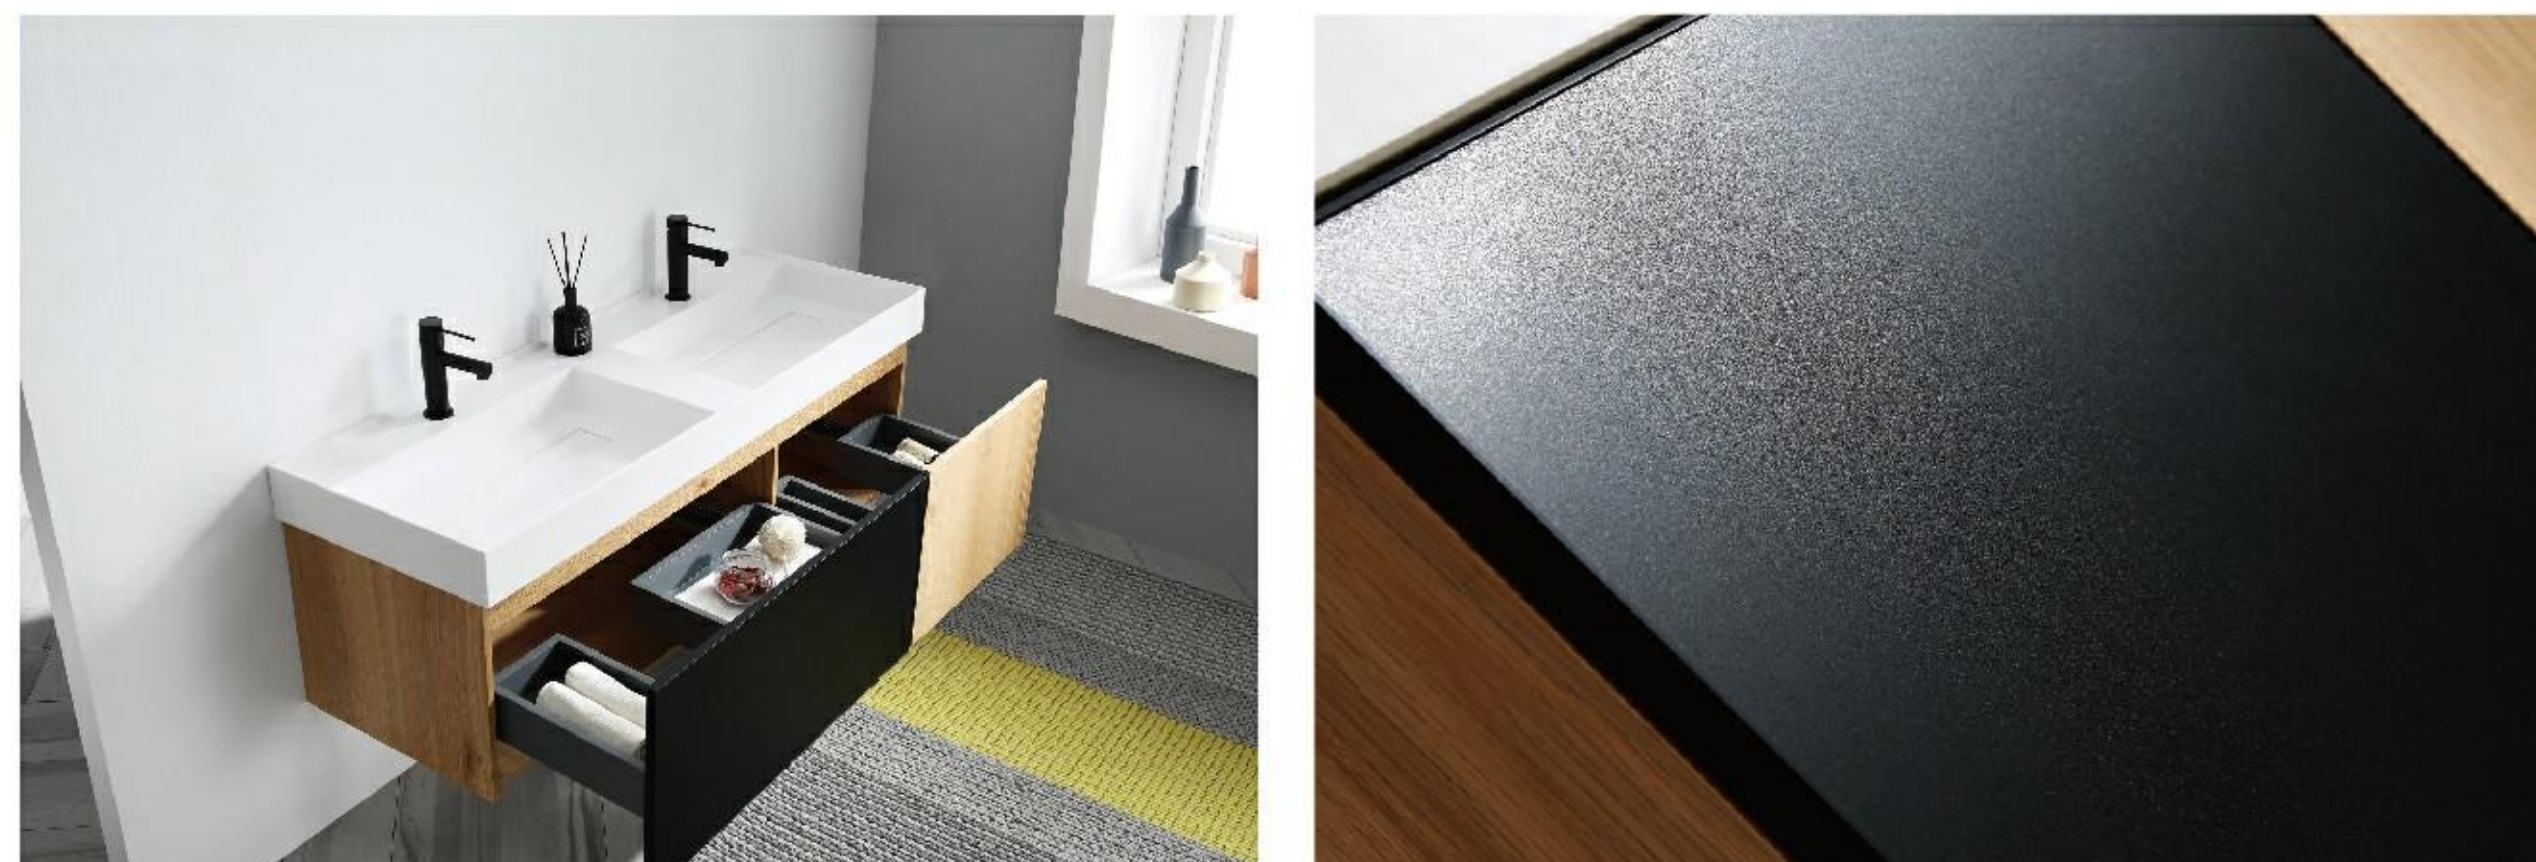

SINTRA-55"

Lugano 55-inch

(Double-Sink; Wall Mount)

Lugano 55-inch:

- **Color Option:** Matte Black Glass + Maple
- **Countertop:** 2-Single faucet hole Premium Grade Acrylic Solid Surface (Gloss Finish)
- **Vanity Base:** Multi-layer Engineering Wood
- **Sink:** Premium Grade Acrylic Solid Surface (Gloss Finish)
- **Overall:** 2 Drawers
- **Dimensions:**
 - Cabinet: 53 7/8" W x 18 3/4" D x 15 3/4" H
 - Countertop: 54 3/4" W x 18 7/8" D x 3 7/8" H
 - Overall Dimensions: 54 3/4" W x 18 7/8" D x 19 5/8" H