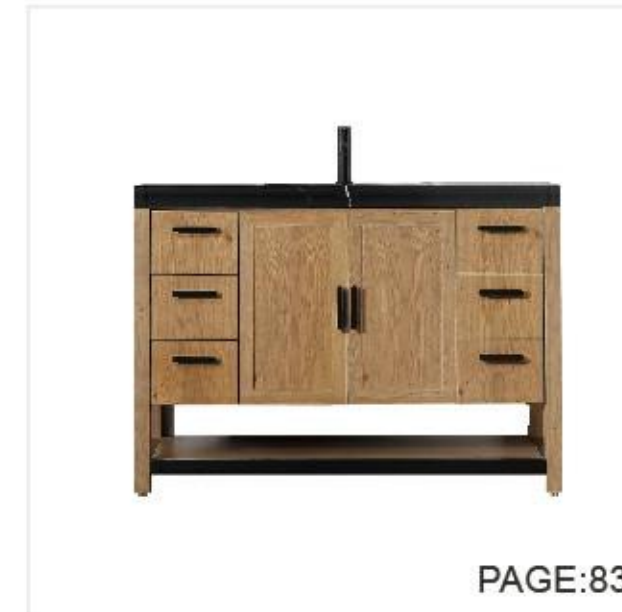

▼ 48-INCH PINE MIST + GOLD METAL / WALNUT + BLACK METAL

I WINCHESTER

▼ 36-INCH PECAN OAK / FOREST GREEN WITH BLACK TOP / WHITE TOP

▼ 48-INCH PECAN OAK / FOREST GREEN WITH BLACK TOP / WHITE TOP

▼ 60-INCH PECAN OAK / FOREST GREEN WITH BLACK TOP / WHITE TOP