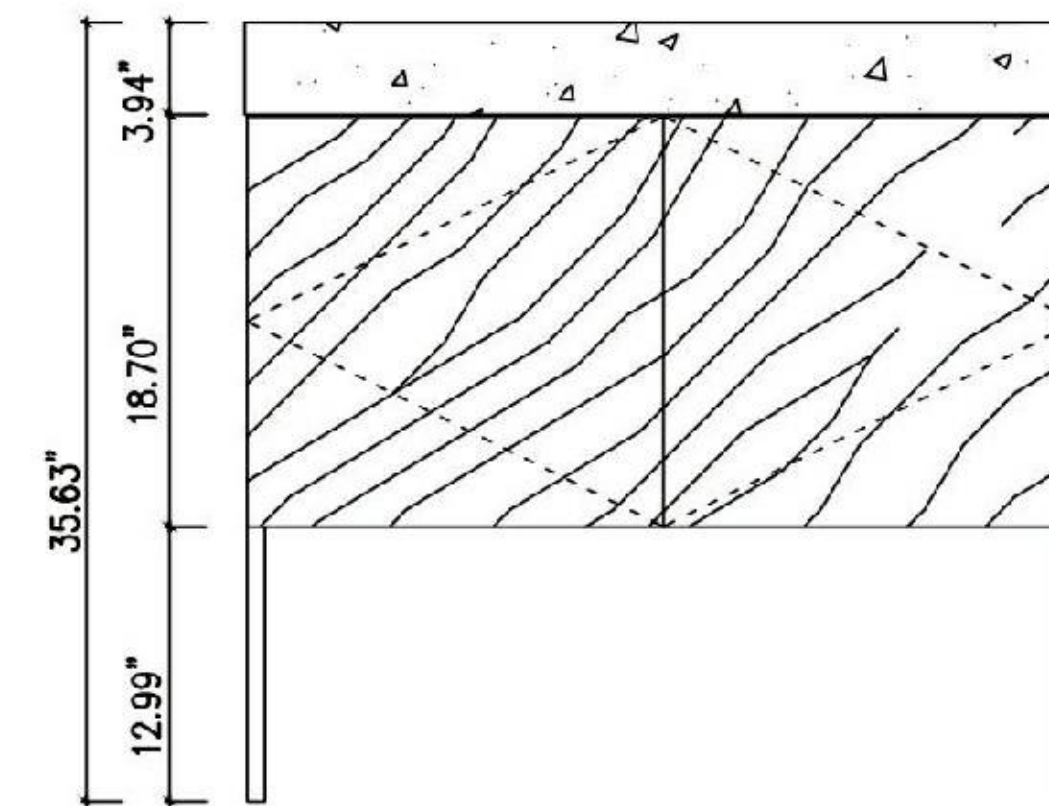

Cabinet: 36"W x 19.69"D x 31.69"H

Top: 36"W x 19.69"D x 3.94"H

Overall Dimensions: 36"W x 19.69"D x 35.63"H

FRONT ELEVATION

SIDE ELEVATION

DRAWER PLAN DETAIL

VEEMON-36"

Annecy 36-inch (Single-Sink; Freestanding)