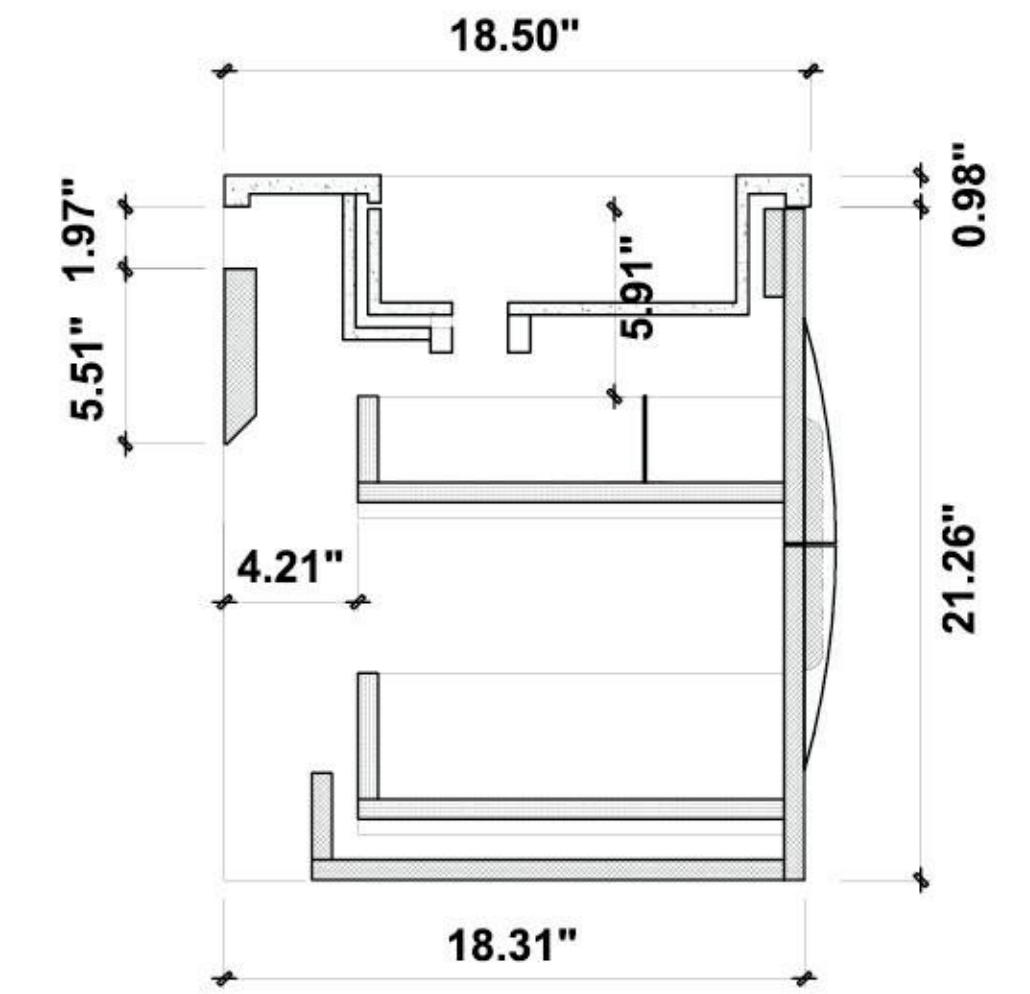

SIDE ELEVATION