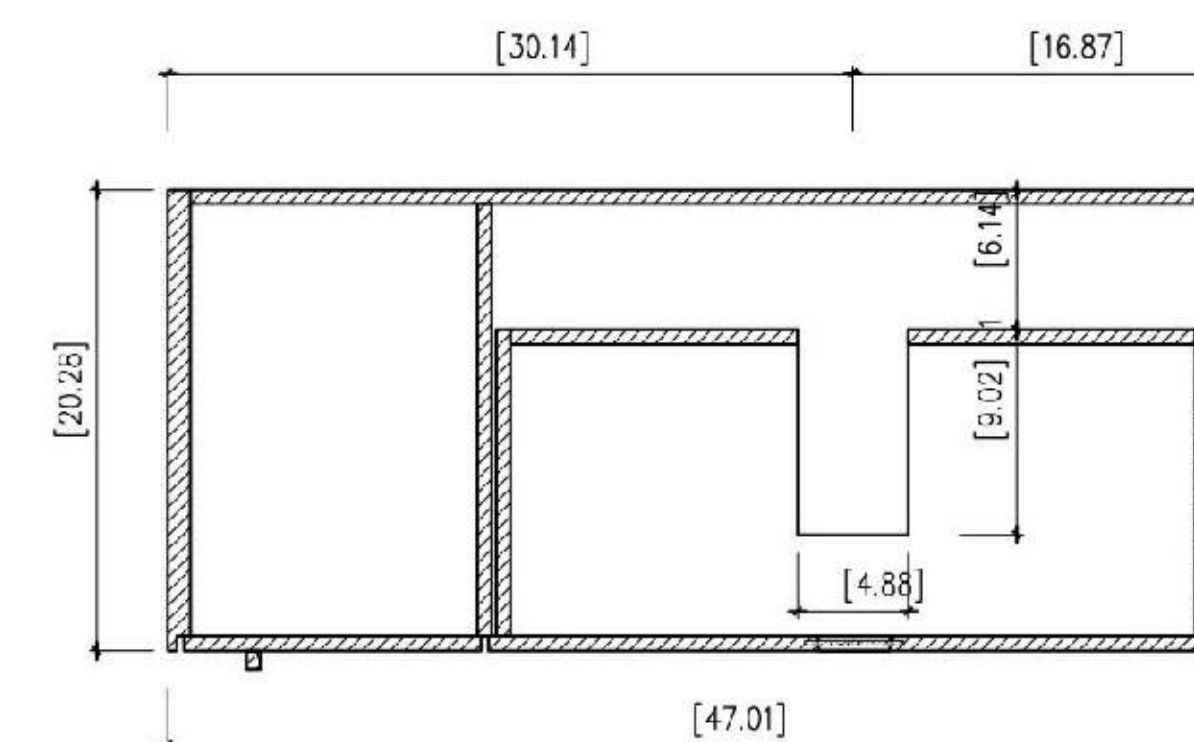

DRAWER PLAN DETAIL

PORTREE-48"