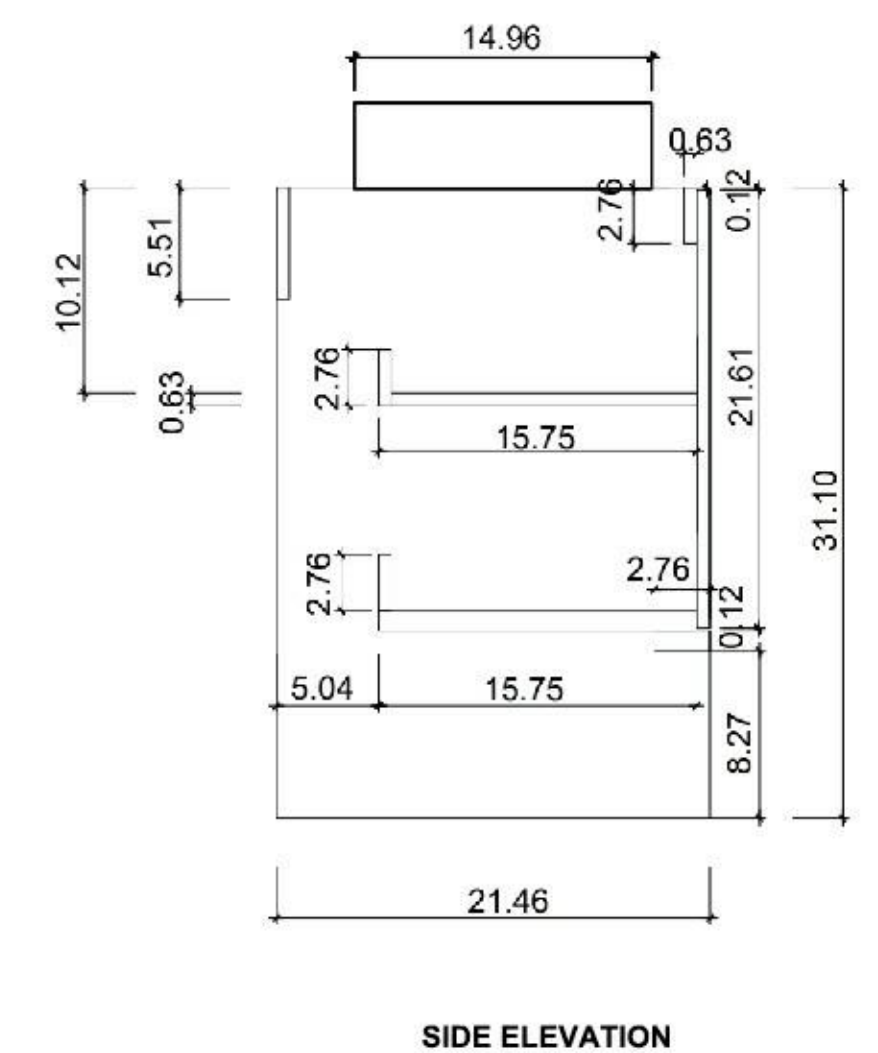

Celle 72-inch:

- **Color Options:** Pecan Oak / Dark Walnut
- **Countertop:** 2-Single faucet hole Premium Grade ATH Solid Surface (Matte Finish)
- **Vanity Base:** Multi-layer Engineering Wood
- **Sink:** Premium Grade ATH Solid Surface (Matte Finish)
- **Overall:** 4 Doors
- **Dimensions:**
  - Cabinet: 71.24"W x 21.46"D x 31.1"H
  - Top: 71.6"W x 21.46"D x 0.59"H
  - Sink: 14.96"W x 14.96"D x 4.33"H
  - Overall Dimensions: 71.6"W x 20.35"D x 36.02"H