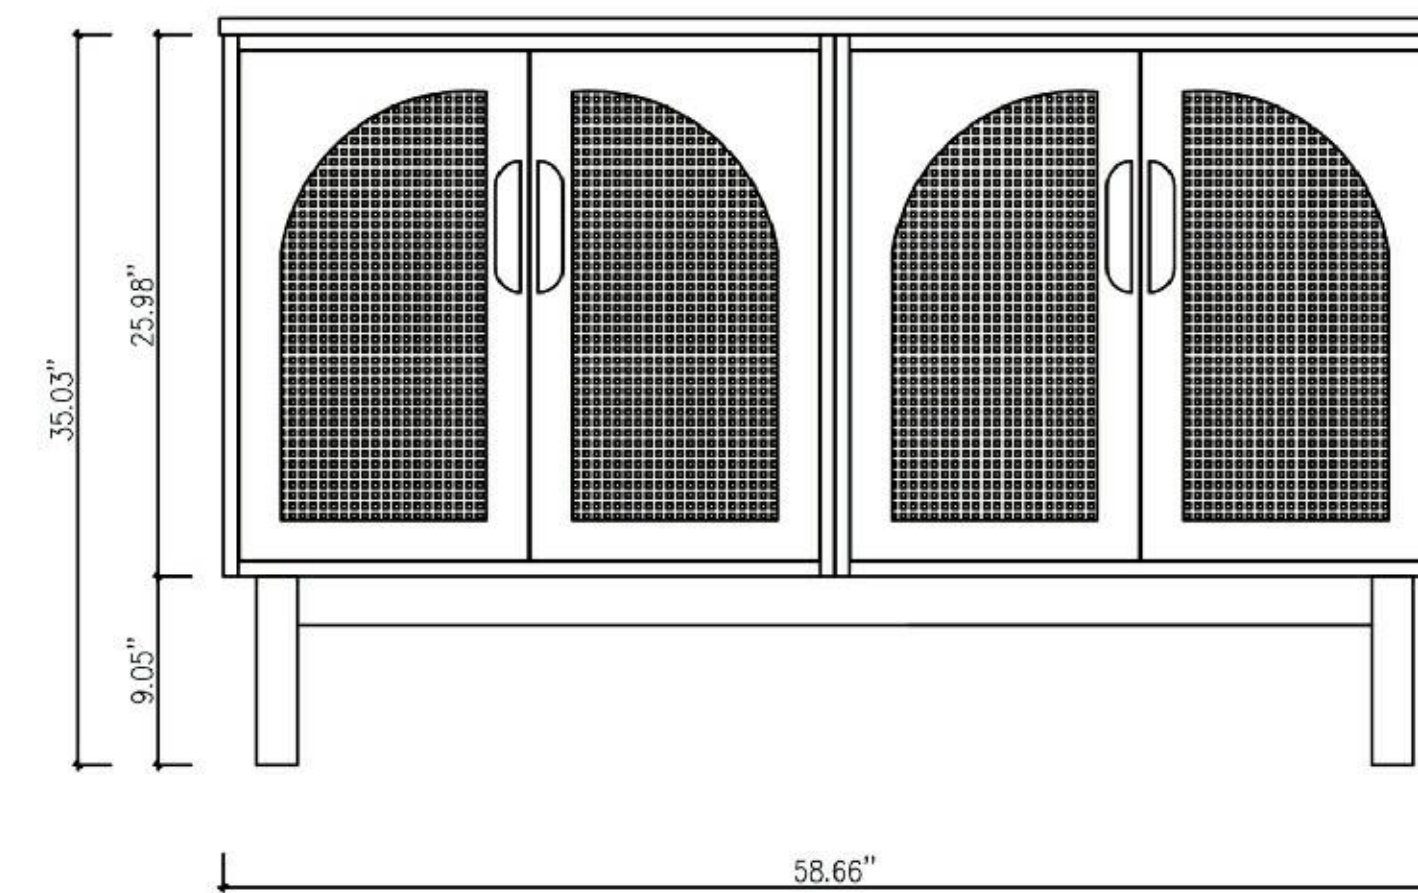

VANITY 60-INCH

Nara 60-inch

(Double-Sink; Freestanding)

Nara 60-inch:

- **Color Options:** Pecan Oak / Chestnut Oak
- **Countertop:** 2-Single faucet hole Premium Pure White Quartz
- **Vanity Base:** Multi-layer Engineering Wood
- **Sink:** Ceramic
- **Overall:** 4 Doors
- **Dimensions:**
  - Cabinet: 58.66"W x 21.45"D x 35.03"H
  - Top: 59.05"W x 21.65"D x 0.78"H
  - Overall Dimensions: 59.05"W x 21.65"D x 35.81"H

FRONT VIEW

Nara 60"