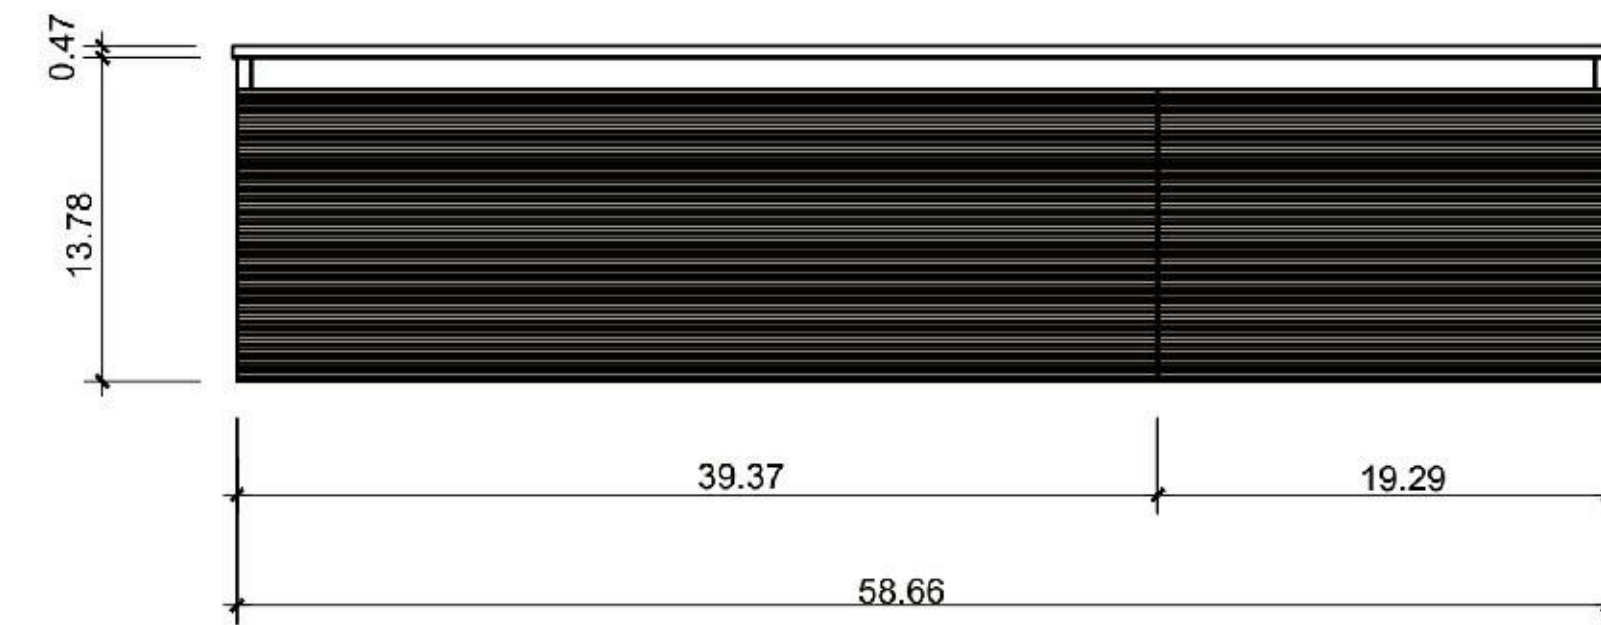

Lyon 60"

Oslo 60-inch

(Single-Sink; Wall Mount)

Oslo 60-inch:

- **Color Options:** Matte Black + Whitewash
- **Countertop:** 1-Single faucet hole Premium Black Sintered Stone
- **Vanity Base:** Multi-layer Engineering Wood
- **Sink:** Premium Grade ATH Solid Surface (Matte Finish in Black Color)
- **Overall:** 2 Drawers
- **Dimensions:**
 - Cabinet: 58.66"W x 21.46"D x 13.78"H
 - Top: 58.66"W x 21.46"D x 0.47"H
 - Overall Dimensions: 58.66"W x 21.46"D x 14.25"H