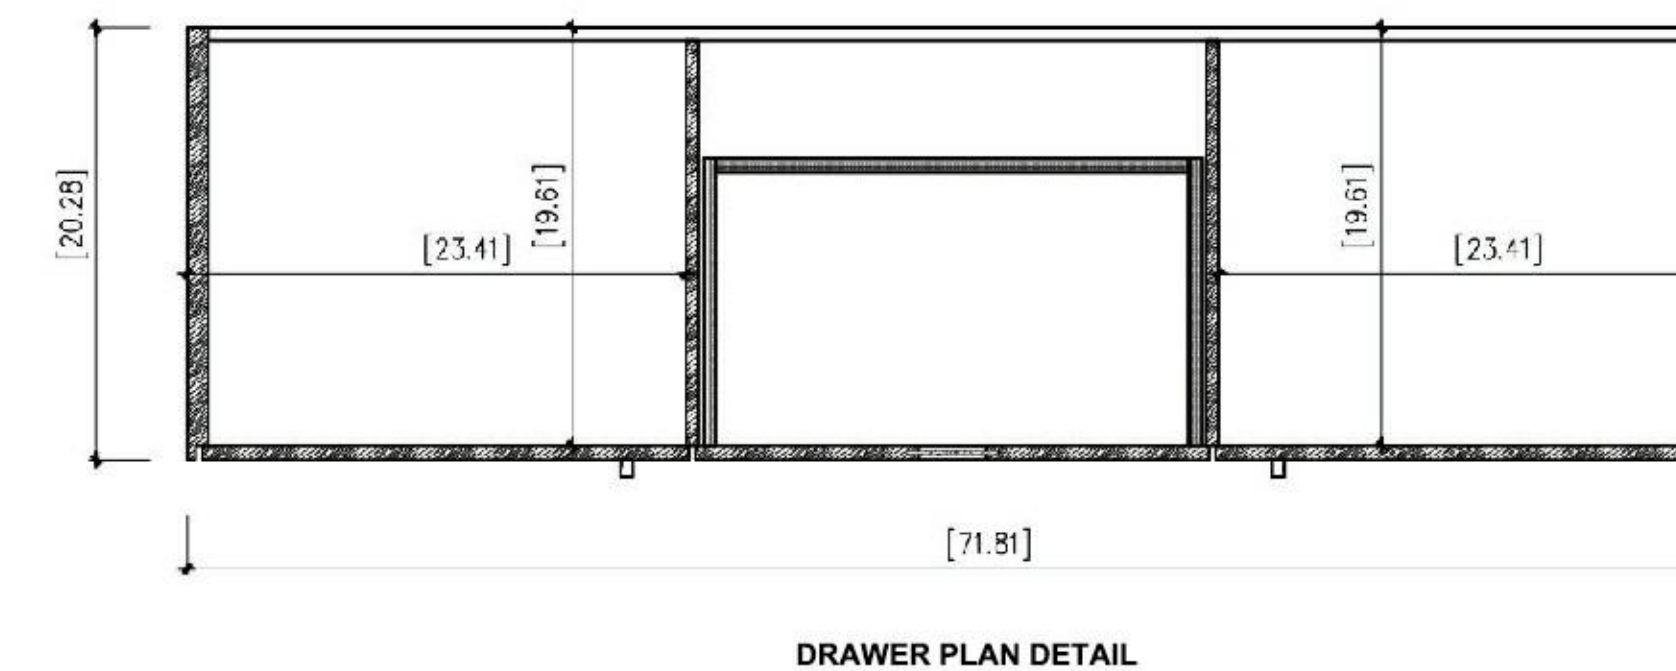

Cabinet: 71.81"W x 20.28"D x 29.72"H
 Countertop: 72.05"W x 20.47"D x 0.79"H
 Sink (each): 16.14"W x 16.14"D x 5.91"H
 Overall Dimensions: 72.05"W x 20.47"D x 36.42"H

PORTREE-72"

Rothenburg 72-inch

(Double-Sink; Freestanding)