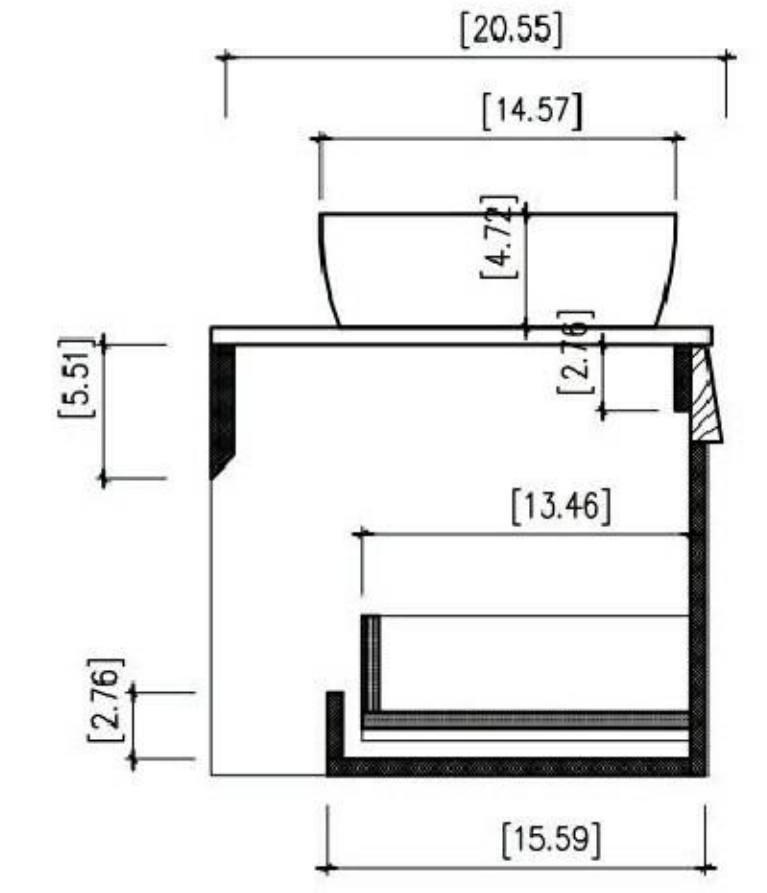

MANAROLA-60 "

VANITY 60-INCH

Manarola 60-inch
(Double-Sink; Wall Mount)

Manarola 60-inch:

- **Colors Options:** Black of Night / Silver Gray
- **Countertop:** 2-Single faucet hole Premium Quartz
- **Vanity Base:** Multi-layer Engineering Wood
- **Sink:** Ceramic
- **Overall:** 2 Drawers
- **Dimensions:**
 - Cabinet: 57 7/8" W x 19 1/2" D x 17 3/4" H
 - Countertop: 58 1/4" W x 19 5/8" D x 3 7/8" H
 - Overall Dimensions: 58 1/4" W x 19 5/8" D x 21 5/8" H

Cabinet: 55 1/8" W x 20 4/9" D x 17 5/7" H

Countertop: 55 1/8" W x 20 4/9" D x 4/5" H

Sink: 19 2/3" W x 14 4/7" D x 4 5/7" H

Overall Dimensions: 55 1/8" W x 20 4/9" D x 23 2/9" H

FRONT ELEVATION

SIDE ELEVATION

Cabinet: 54.88"W x 18.31"D x 35.04"H

Top: 55.12"W x 18.50"D x 0.98"H

Overall Dimensions: 55.12"W x 18.50"D x 36.02"H

ANNECY-55"

Sintra 55-inch

(Double-Sink; Wall Mount)

Sintra 55-inch:

- **Color Options:** Whitewash Oak / Dark Walnut
- **Countertop:** 2-Single faucet hole Pure White Quartz
- **Vanity Base:** Multi-layer Engineering Wood
- **Sink:** Ceramic
- **Overall:** 4 Drawers
- **Dimensions:**