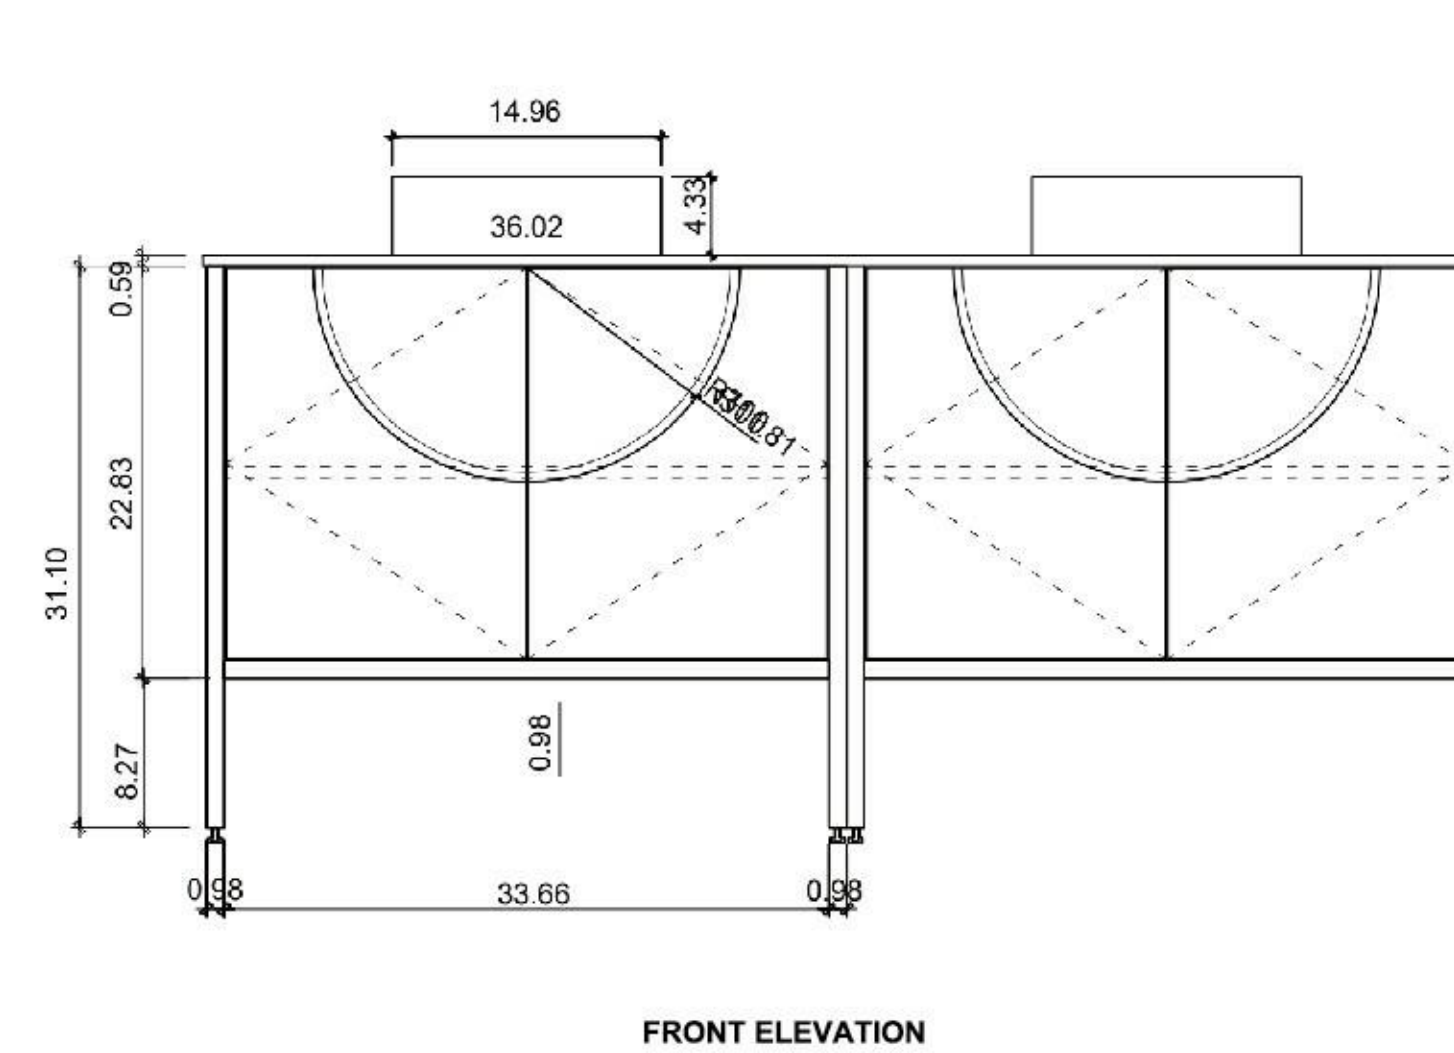

Celle 72-inch:

- **Color Options:** Pecan Oak / Dark Walnut
- **Countertop:** 2-Single faucet hole Premium Grade ATH Solid Surface (Matte Finish)
- **Vanity Base:** Multi-layer Engineering Wood
- **Sink:** Premium Grade ATH Solid Surface (Matte Finish)
- **Overall:** 4 Doors
- **Dimensions:**
  - Cabinet: 71.24"W x 21.46"D x 31.1"H
  - Top: 71.6"W x 21.46"D x 0.59"H
  - Sink: 14.96"W x 14.96"D x 4.33"H
  - Overall Dimensions: 71.6"W x 20.35"D x 36.02"H