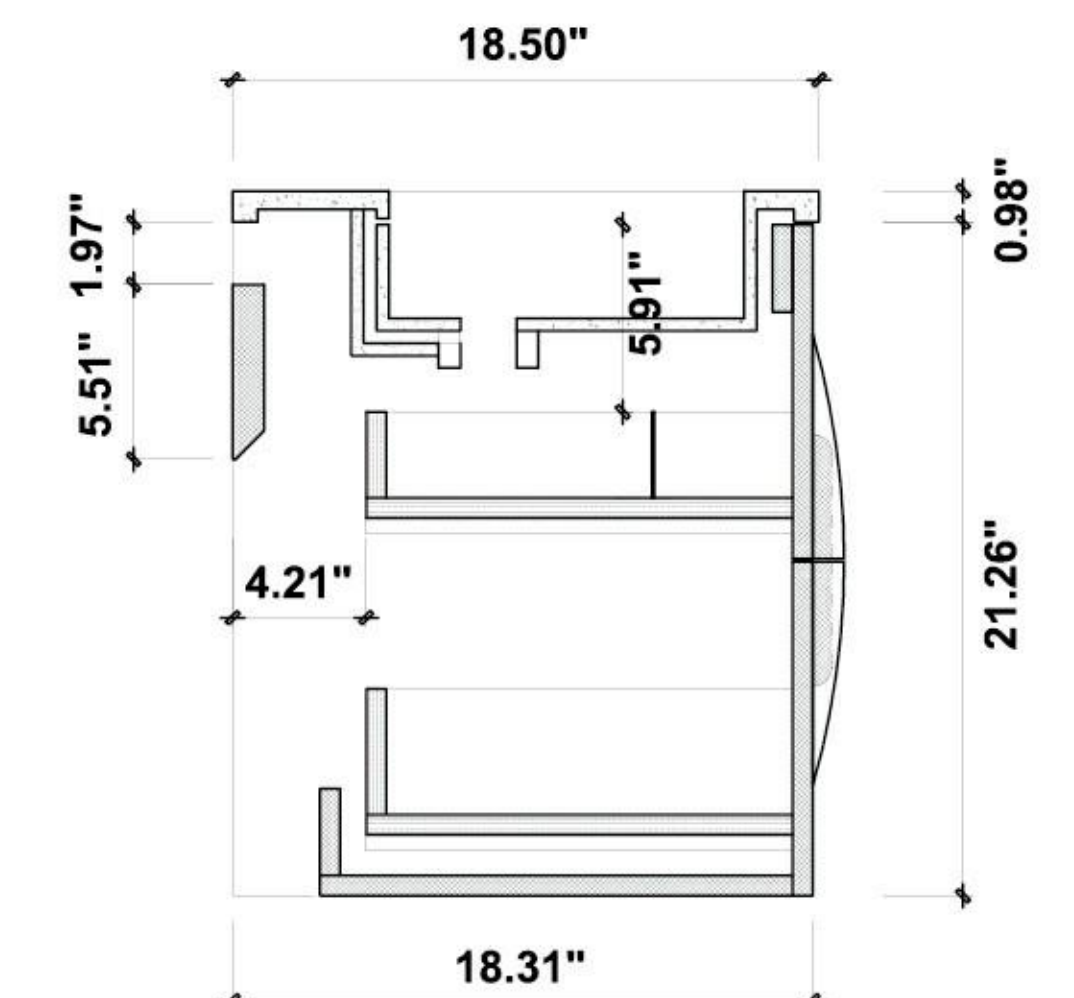

SIDE ELEVATION