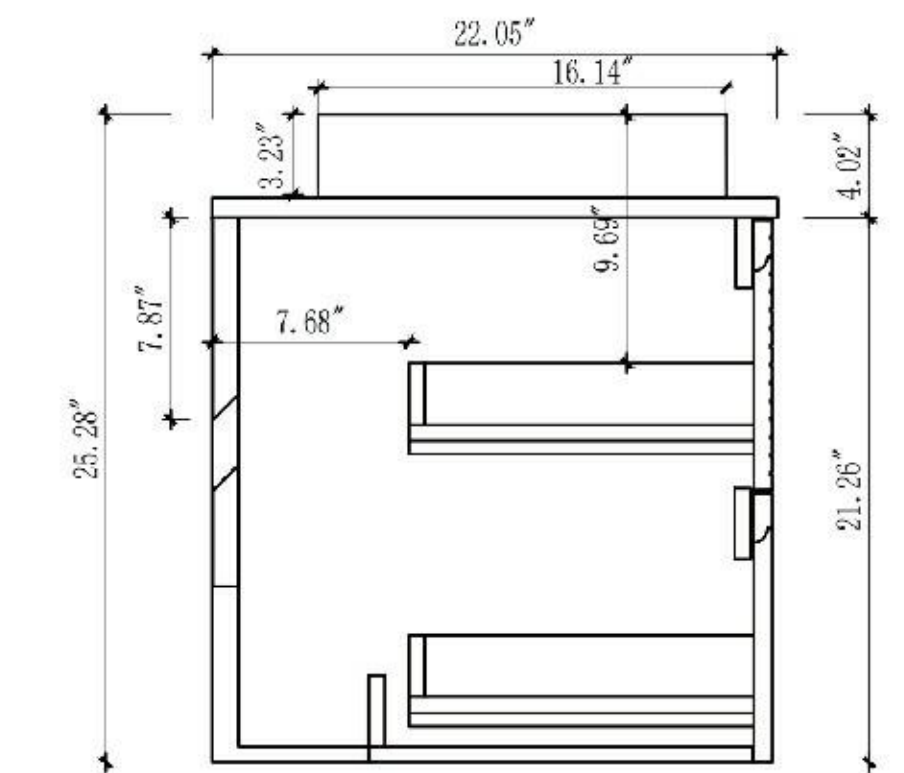

Orsa 48-inch

(Single-Sink; Wall Mount)

Orsa 48-inch:

- **Color:** Walnut
- **Countertop:** 1-Single faucet hole Premium Pure White Quartz
- **Vanity Base:** Multi-layer Engineering Wood
- **Sink:** Ceramic
- **Overall:** 4 Drawers
- **Dimensions:**
  - Cabinet: 46.93"W x 21.85"D x 21.26"H
  - Top: 47.24"W x 22.05"D x 0.79"H
  - Sink: Sink: 23.23"W x 16.14"D x 3.23"H
  - Overall Dimensions: 47.24"W x 22.05"D x 25.28"H

SIDE VIEW

Orsa 48"