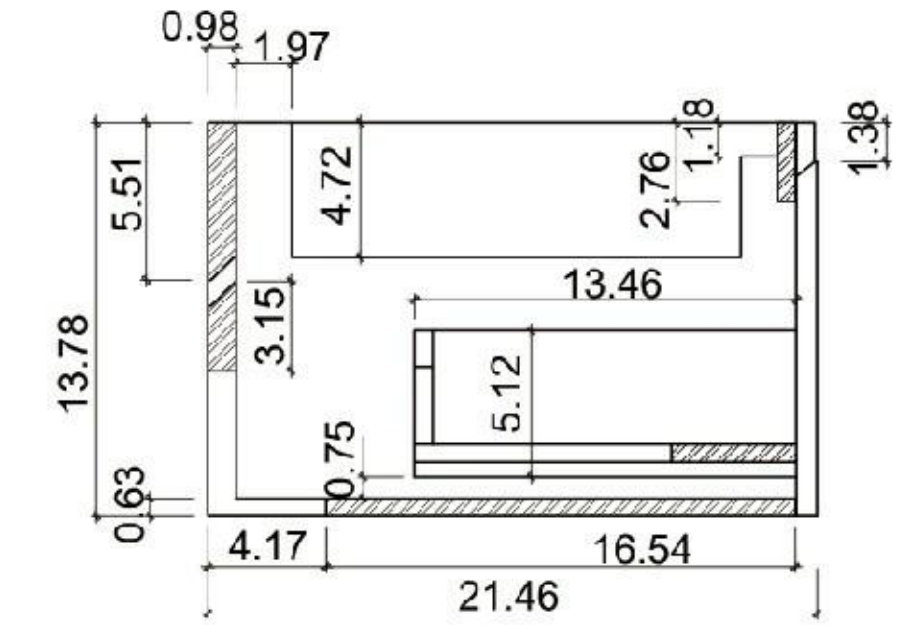

SIDE ELEVATION