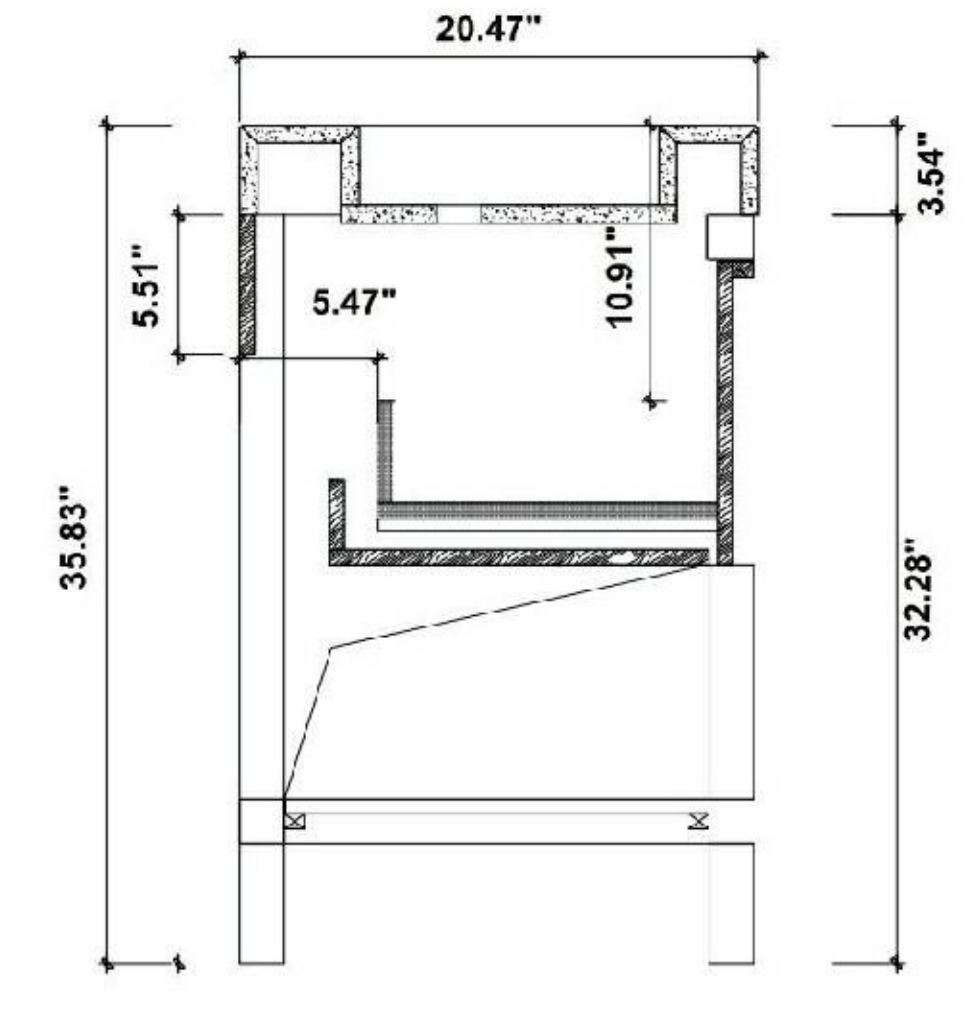

PORTREE-48"

Bibury 48-inch

(Double-Sink; Freestanding)

Bibury 48-inch:

- **Colors Options:** Chestnut Oak / Whitewash Oak
- **Countertop:** 2-Single faucet hole premium Black Marquina Quartz
- **Vanity Base:** Multi-layer Engineering Wood
- **Sink:** Premium Black Marquina Quartz
- **Overall:** 2 Drawers with Open Shelves
- **Dimensions:**

Cabinet: 47.01"W x 20.28"D x 32.28"H

Top: 47.24"W x 20.47"D x 3.54"H

Overall Dimensions: 47.24"W x 20.47"D x 35.82"H

FRONT ELEVATION

SIDE ELEVATION

DRAWER PLAN DETAIL

BIBURY-48"

Annecy 48-inch