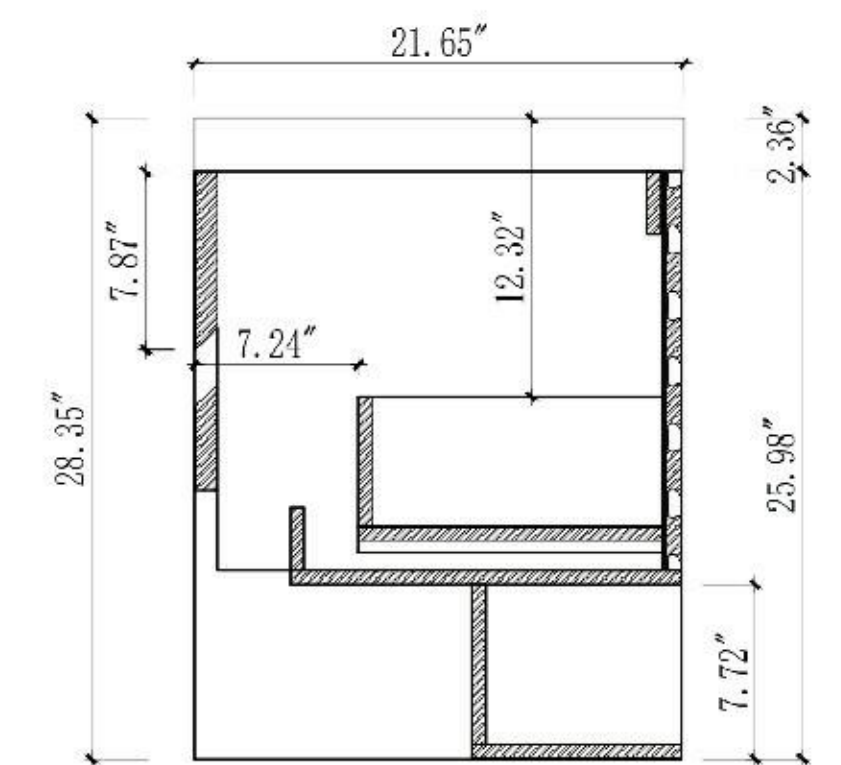

Cabinet: 70.63" W x 20.28" D x 20.47" H

Top: 70.87" W x 20.47" D x 0.79" H

Sink (each): 19.29" W x 15.55" D x 5.91" H

Overall Dimensions: 70.87" W x 20.47" D x 27.17" H

SINTRA-72"

Manarola 72-inch

(Double-Sink; Wall Mount; Open Shelves)

Manarola 72-inch(Open Shelves):

- **Color Options:** Light Gray
- **Countertop:** 2-Single faucet hole Premium Grade ATH Solid Surface (Matte Finish)
- **Vanity Base:** Multi-layer Engineering Wood
- **Sink:** Premium Grade ATH Solid Surface (Matte Finish)
- **Overall:** 2 Drawers with Open Shelves
- **Dimensions:**
 - Cabinet: 71.81" W x 19.88" D x 17.72" H
 - Top: 72.05" W x 20.08" D x 0.47" H
 - Sink (each): 19.09" W x 17.91" D x 4.33" H
 - Overall Dimensions: 72.05" W x 20.08" D x 22.52" H

Cabinet: 58.74"W x 21.54"D x 25.98"H

Top: 59.06"W x 21.65"D x 2.36"H

Overall Dimensions: 59.06"W x 21.65"D x 28.35"H

FRONT VIEW

SIDE VIEW

TOP VIEW

Matera 60"

VANITY 60-INCH