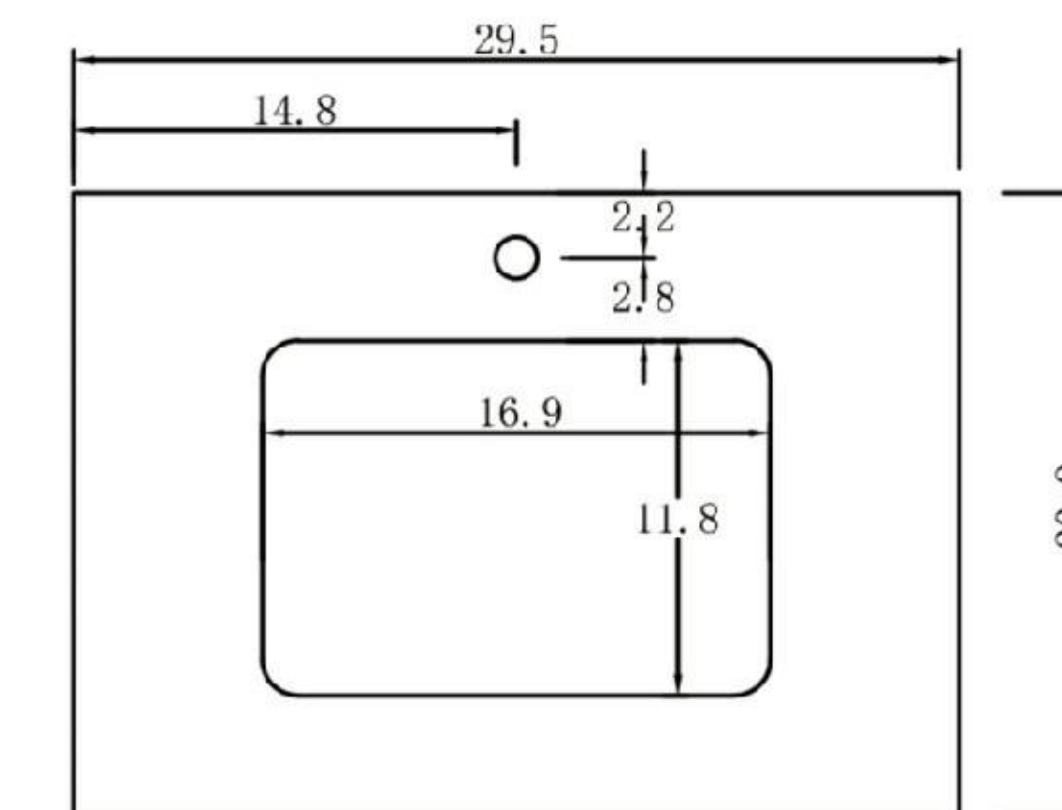

FRONT VIEW

SIDE VIEW

TOP VIEW

Nara 30"

Lyon 30-inch

(Single-Sink; Freestanding)

Lyon 30-inch:

- **Color Options:** Black of Night + Maple / Beige + Walnut
- **Countertop:** 1-Single faucet hole Premium White Sintered Stone / 1-Single faucet hole Premium Black Sintered Stone
- **Vanity Base:** Multi-layer Engineering Wood
- **Sink:** Ceramic
- **Overall:** 2 Doors with Open Shelves
- **Dimensions:**
 - Cabinet: 29.1"W x 20.5"D x 35.4"H
 - Top: 29.5"W x 20.9"D x 0.5"H
 - Overall Dimensions: 29.5"W x 20.9"D x 35.9"H