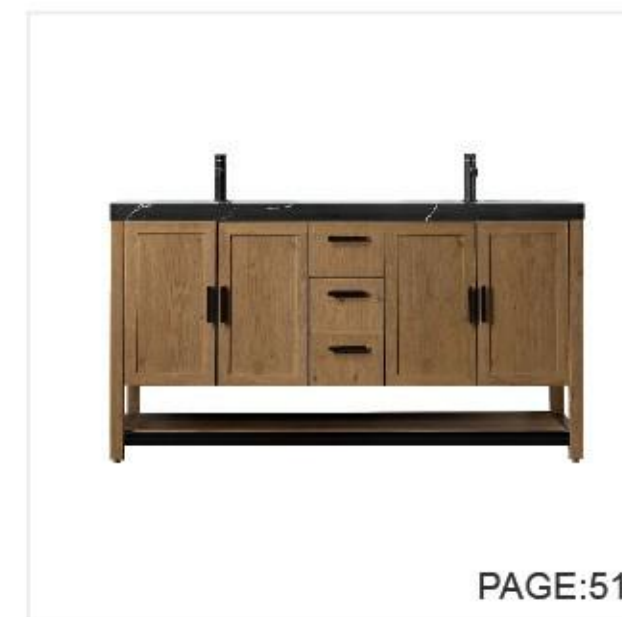

▼ 48-INCH PINE MIST + GOLD METAL / WALNUT + BLACK METAL

I WINCHESTER

▼ 36-INCH PECAN OAK / FOREST GREEN WITH BLACK TOP / WHITE TOP

▼ 48-INCH PECAN OAK / FOREST GREEN WITH BLACK TOP / WHITE TOP

▼ 60-INCH PECAN OAK / FOREST GREEN WITH BLACK TOP / WHITE TOP