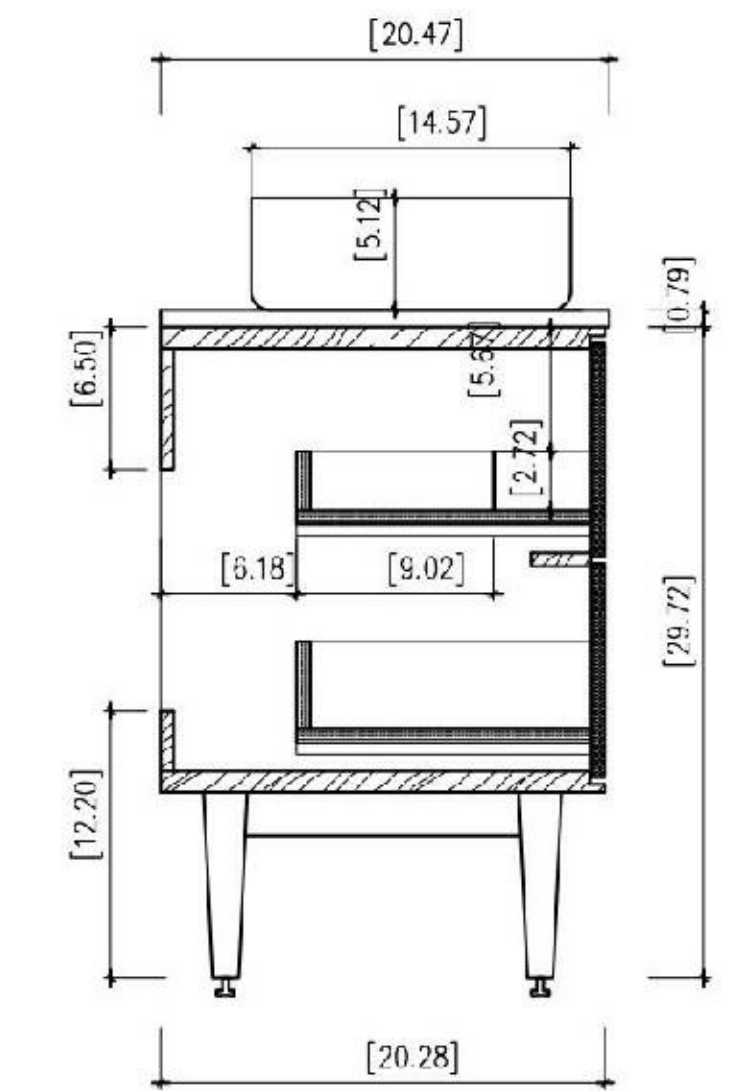

SIDE ELEVATION