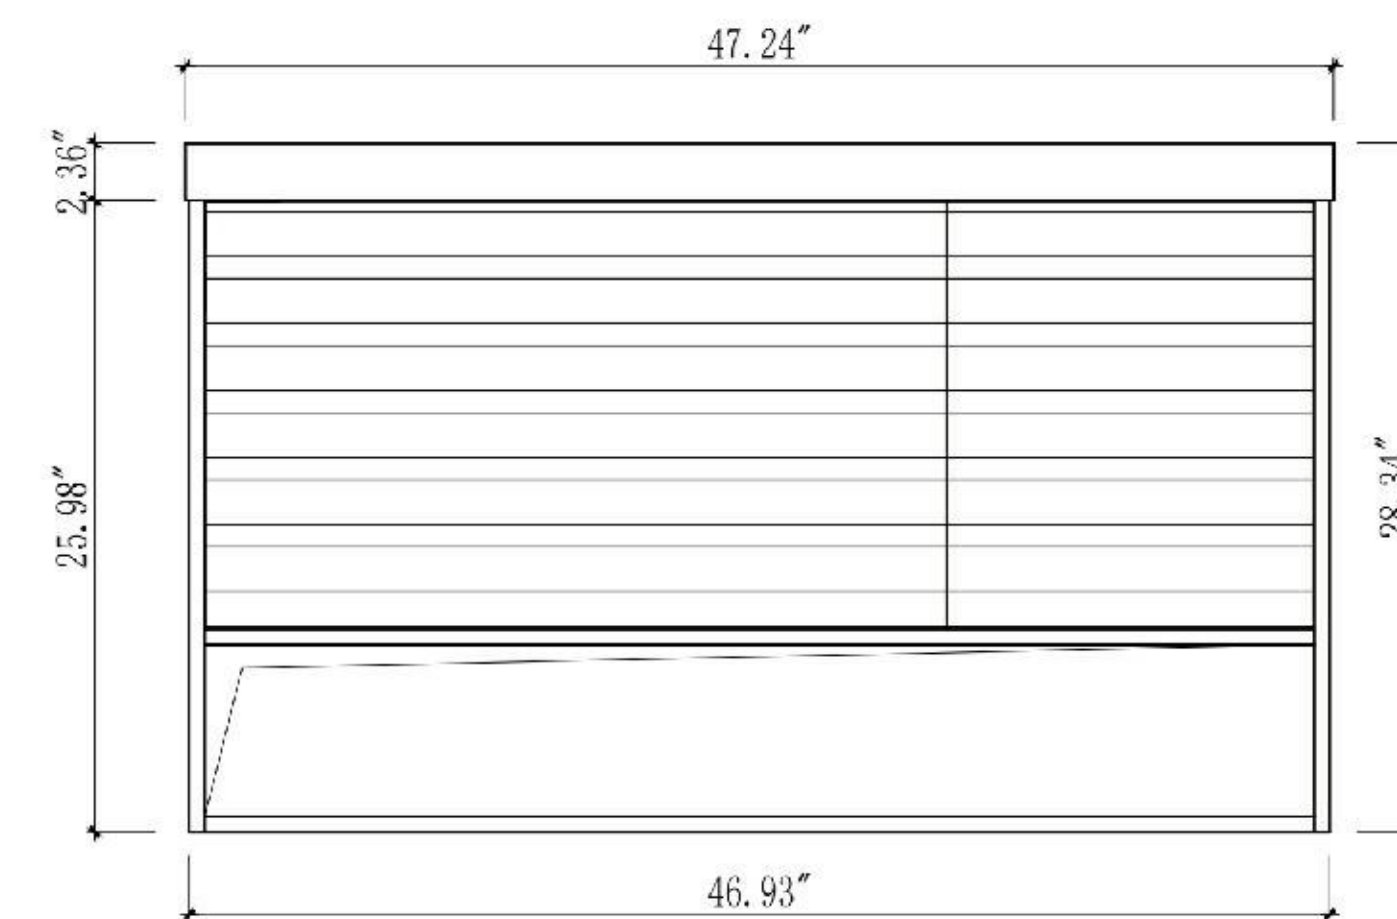

Lugano-55"

Matera 48-inch

(Single-Sink; Wall Mount)

Matora 48-inch:

- **Color Options:** Pecan Oak / Charcoal
- **Countertop Options:** 1-Single faucet hole Premium Black Marquina Quartz/1-Single faucet hole Premium White Sintered Stone
- **Vanity Base:** Multi-layer Engineering Wood
- **Sink:** Ceramic
- **Overall:** 2 Drawers
- **Dimensions:**
 - Cabinet: 46.93"W x 21.54"D x 25.98"H
 - Top: 47.24"W x 21.65"D x 2.36"H
 - Overall Dimensions: 47.24"W x 21.65"D x 28.35"H