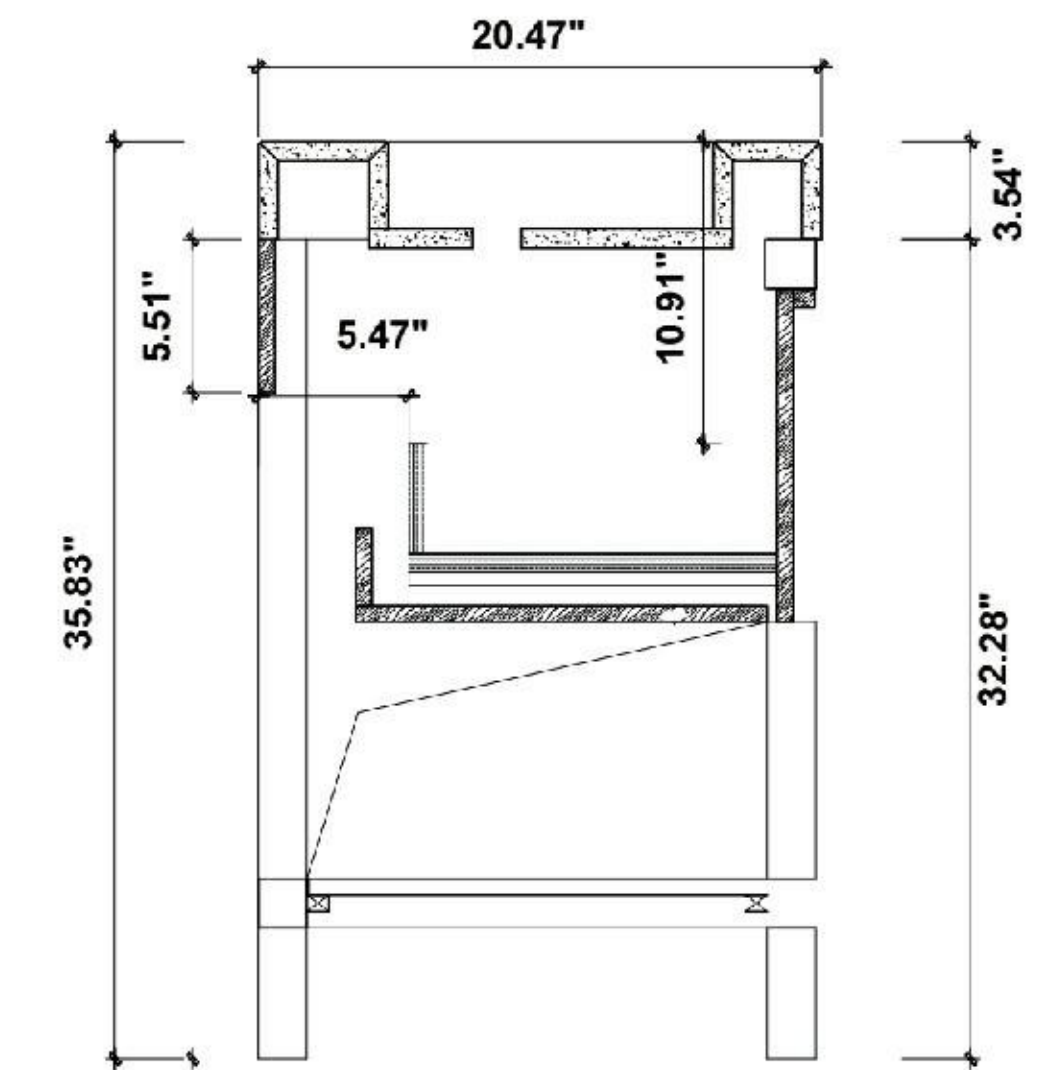

Cabinet: 35.2"W x 20.28"D x 32.28"H

Top: 35.43"W x 20.47"D x 3.54"H

Overall Dimensions: 35.43"W x 20.47"D x 35.82"H

FRONT ELEVATION

SIDE ELEVATION

DRAWER PLAN DETAIL

Bibury 36"

Winchester 36-inch (Single-Sink; Freestanding)