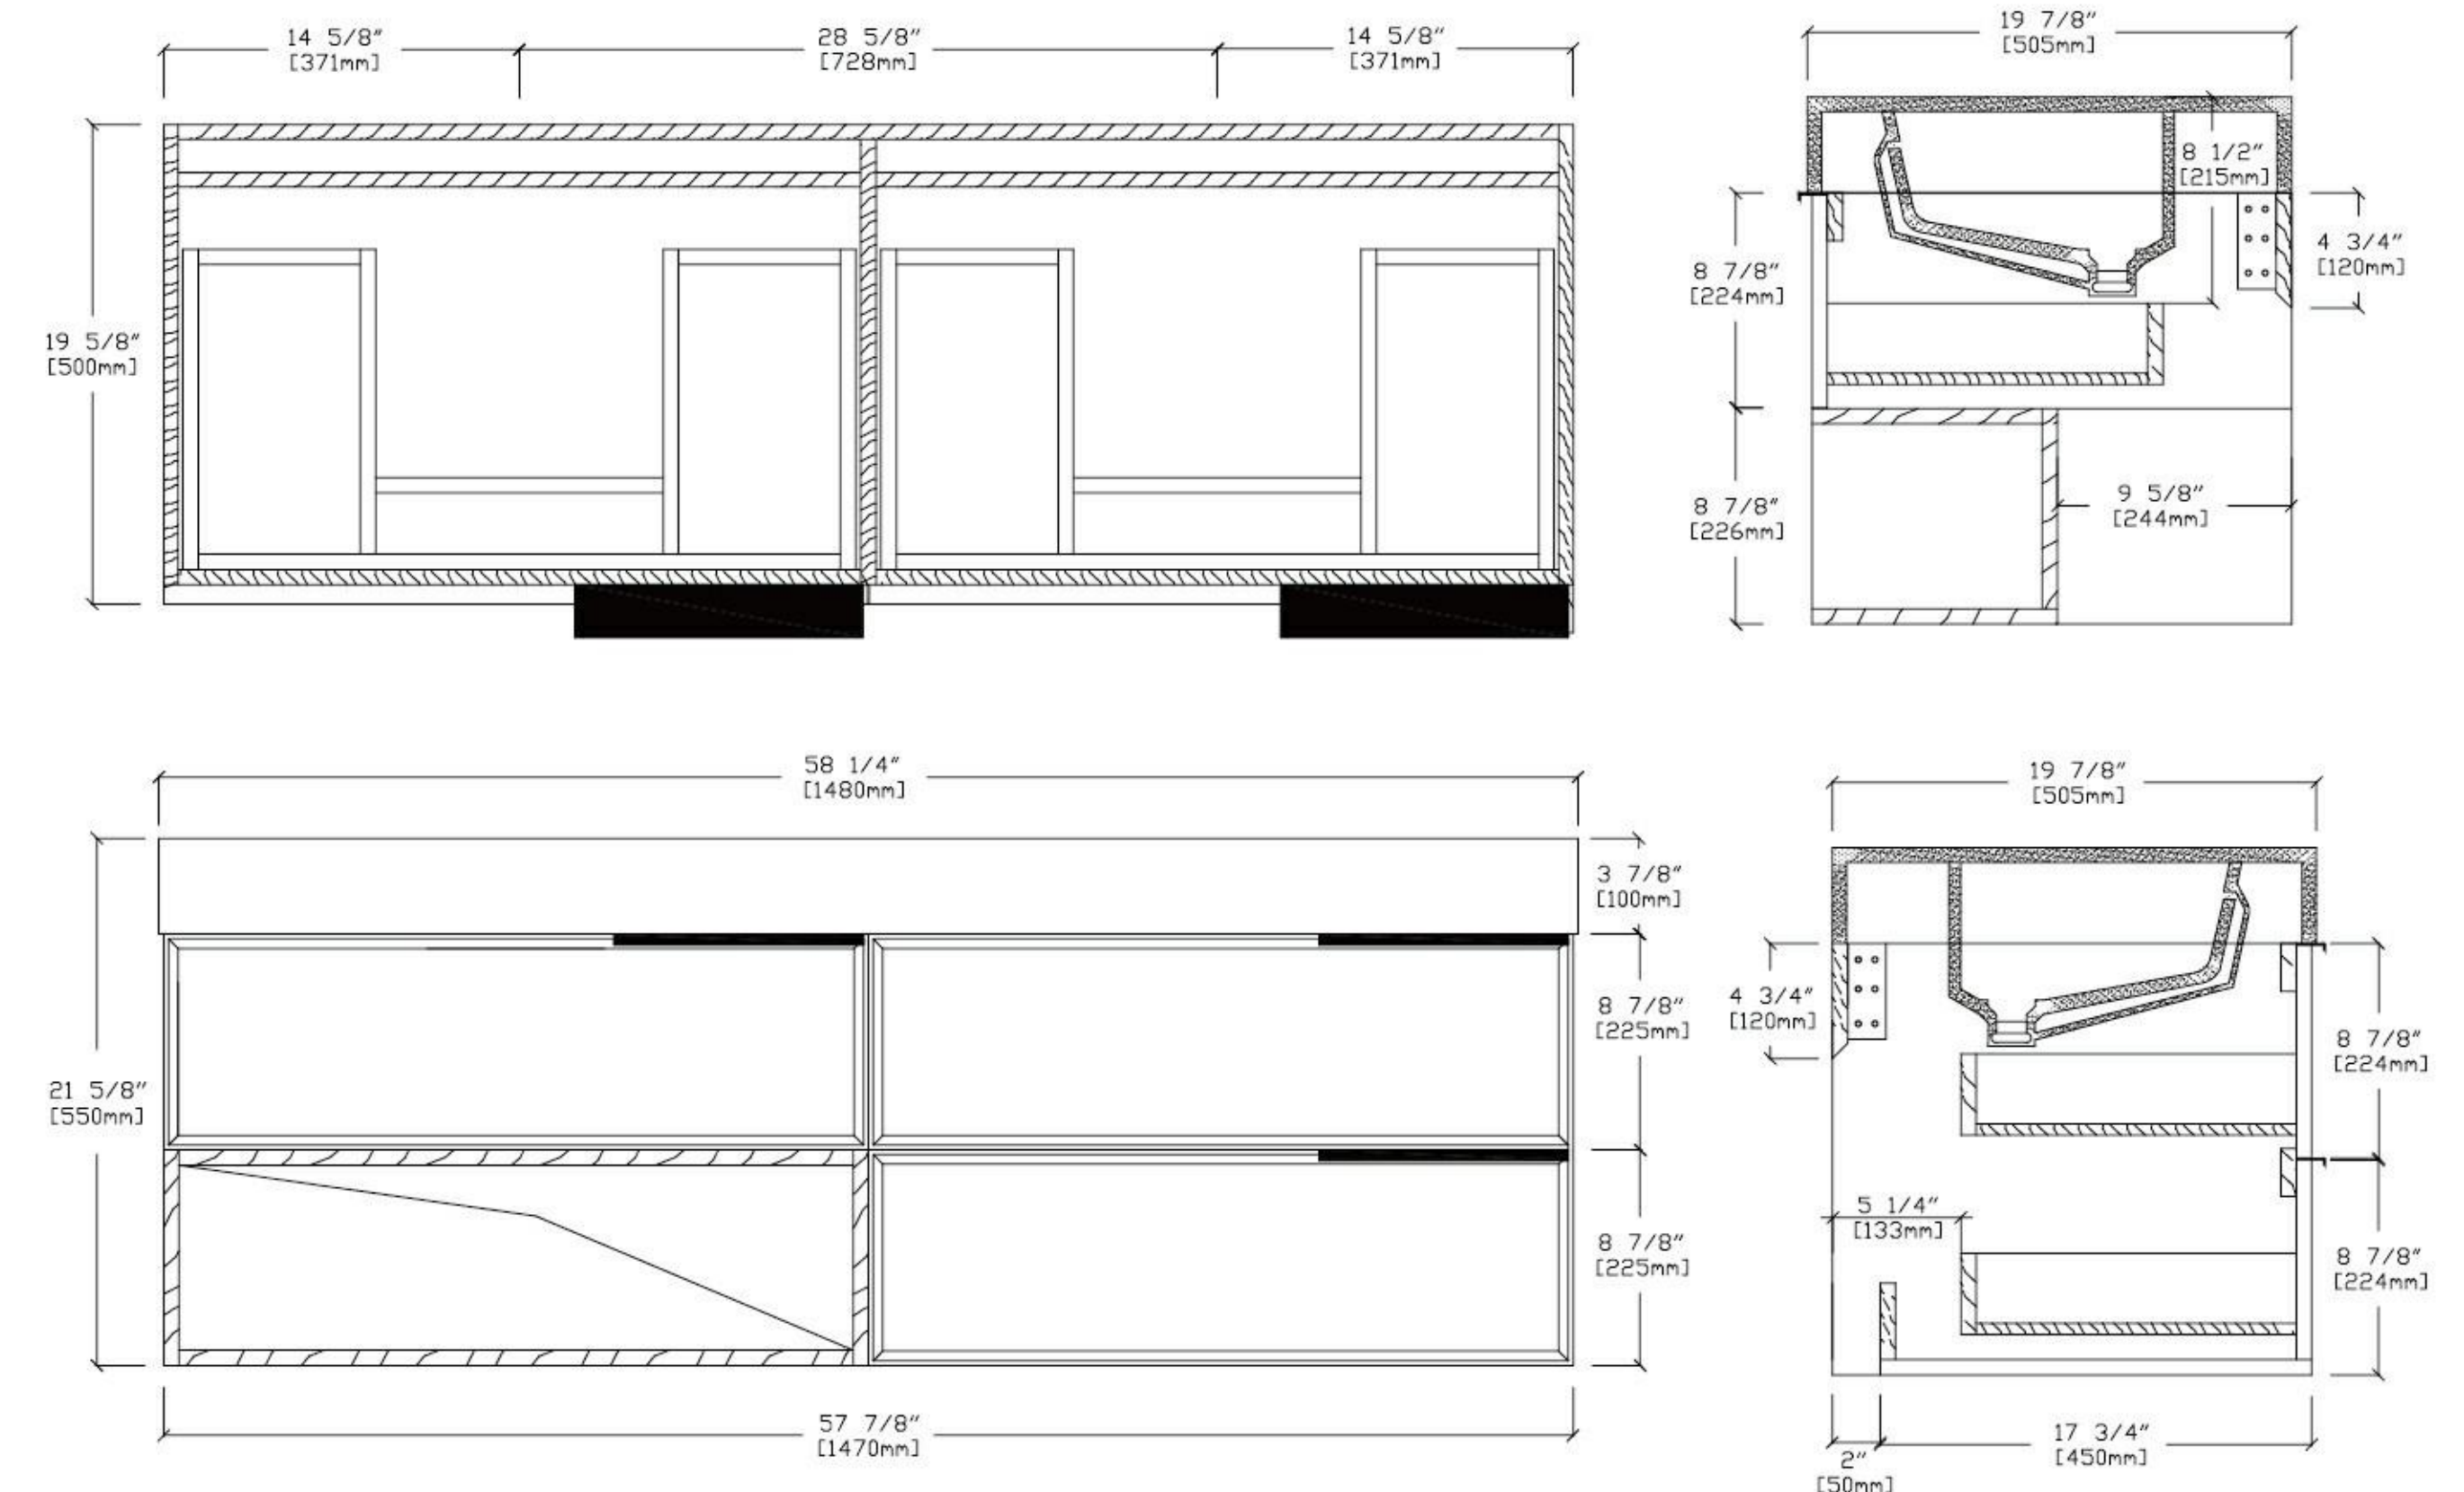

Cabinet: 58.66"W x 20.47"D x 20.47"H

Top: 59.06"W x 20.87"D x 0.47"H

Overall Dimensions: 59.06"W x 20.87"D x 20.94"H

Barcelona 60"

Marfa 60-inch

(Double-Sink; Wall Mount)

Marfa 60-inch:

- **Color Option:** Aloe Green + Walnut
- **Countertop:** 2-Single faucet hole Premium Quartz
- **Vanity Base:** Multi-layer Engineering Wood
- **Sink:** Ceramic
- **Overall:** 3 Drawers with Open Shelves
- **Dimensions:**

Cabinet: 57 7/8" W x 19 5/8" D x 17 3/4" H

Countertop: 58 1/4" W x 19 7/8" D x 3 7/8" H

Overall Dimensions: 58 1/4" W x 19 7/8" D x 21 5/8" H

MARFA-60 "

Portree 60-inch (Double-Sink; Freestanding)

Portree 60-inch: