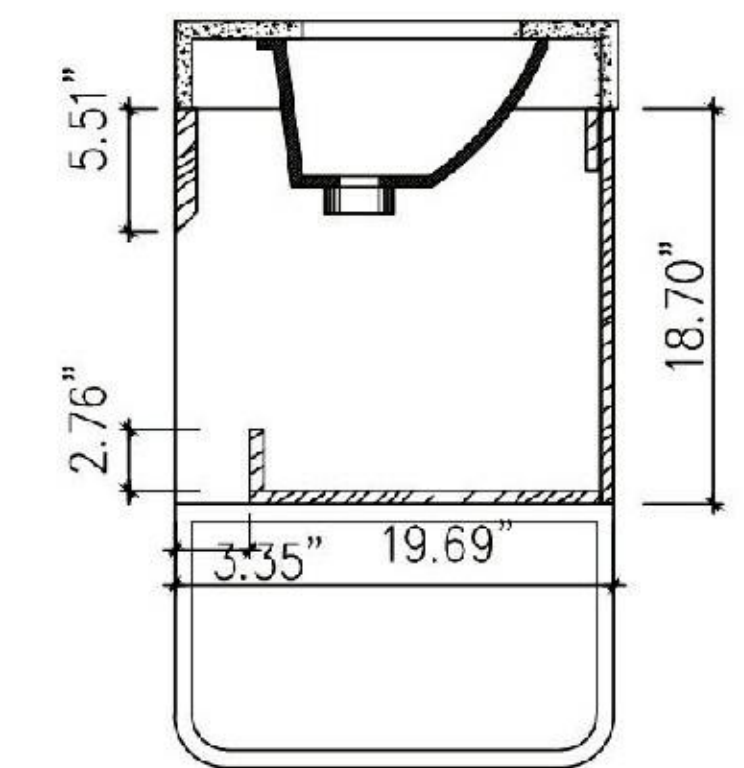

SIDE ELEVATION