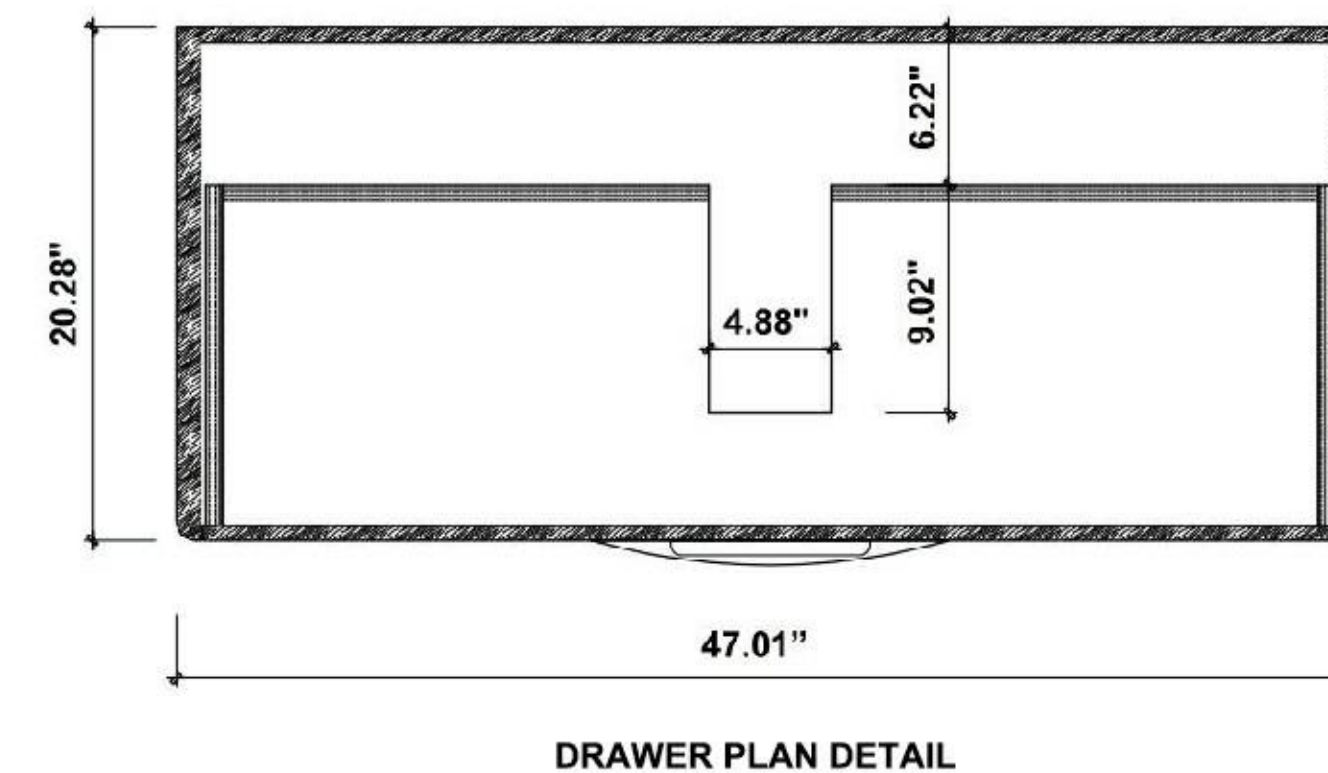

Cabinet: 47.01"W x 20.28"D x 31.10"H

Top: 47.24"W x 20.47"D x 0.79"H

Sink: 22.83"W x 14.96"D x 4.72"H

Overall Dimensions: 47.24"W x 20.47"D x 36.61"H

COLMAR-48"

Goreme 48-inch (Single-Sink; Wall Mount)

Goreme 48-inch: