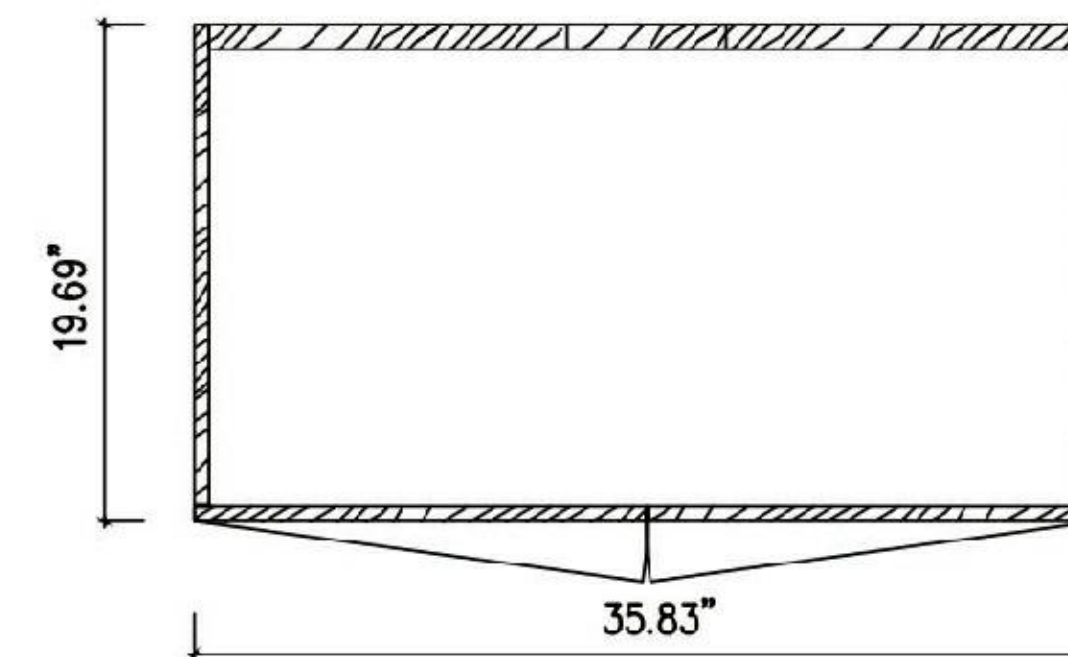

Cabinet: 36"W x 19.69"D x 31.69"H

Top: 36"W x 19.69"D x 3.94"H

Overall Dimensions: 36"W x 19.69"D x 35.63"H

FRONT ELEVATION

SIDE ELEVATION

DRAWER PLAN DETAIL

VEEMON-36"

Annecy 36-inch (Single-Sink; Freestanding)