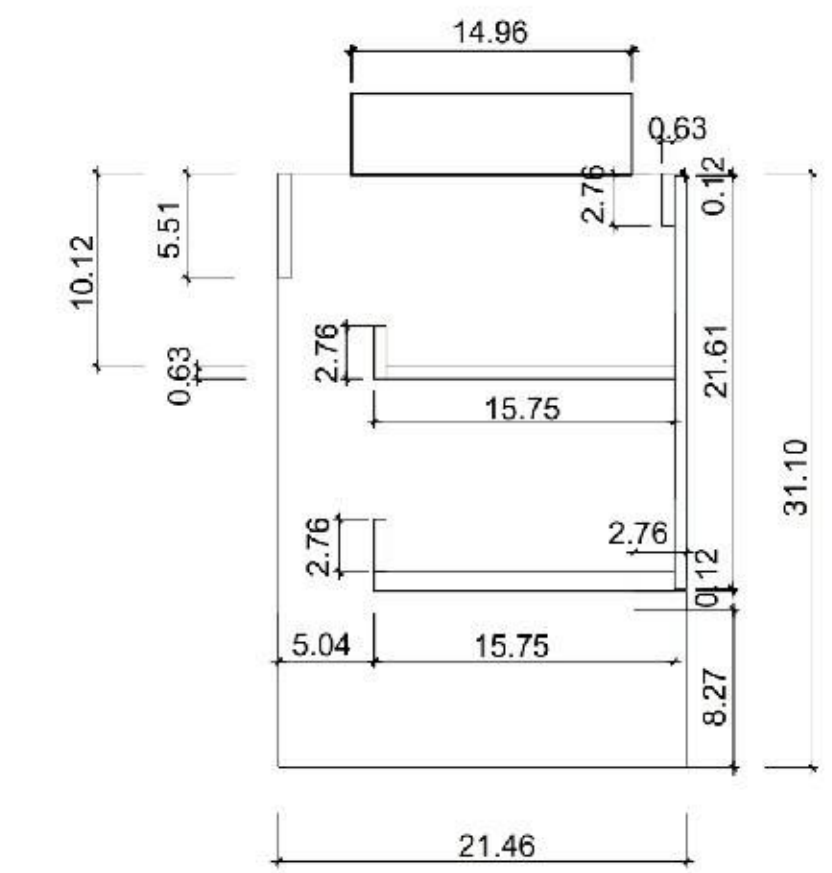

SIDE ELEVATION