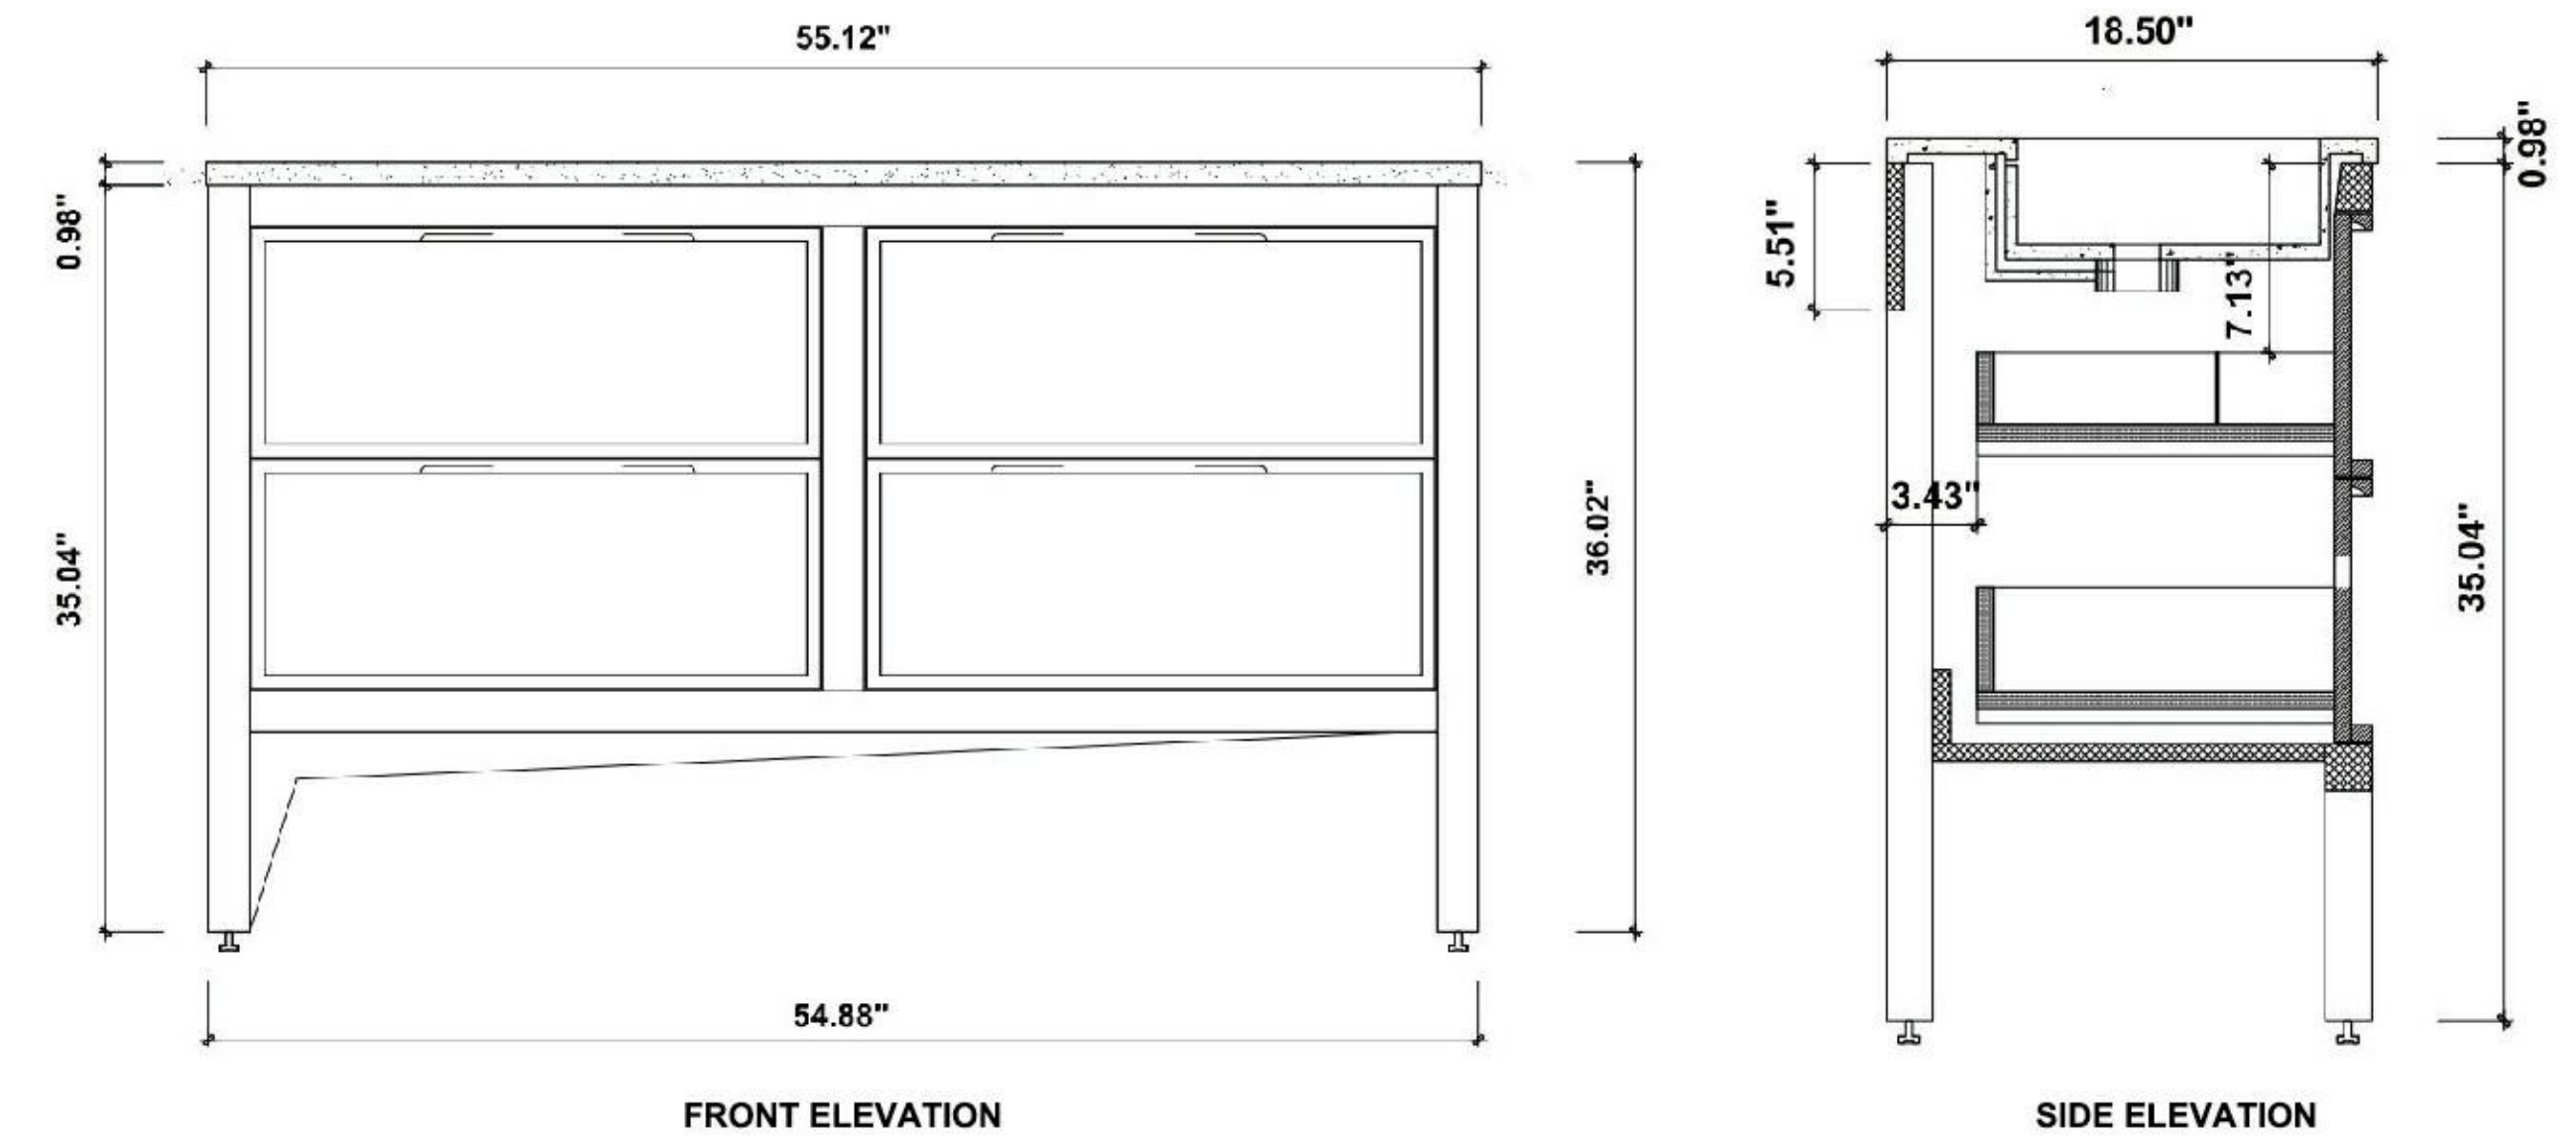

FRONT ELEVATION

SIDE ELEVATION

DRAWER PLAN DETAIL

Winchester-72"

Manarola 72-inch

(Double-Sink; Wall Mount)

Manarola 72-inch:

- **Color Options:** Black of Night / Silver Gray
- **Countertop:** 2-Single faucet hole Premium Quartz
- **Vanity Base:** Multi-layer Engineering Wood
- **Sink:** Ceramic
- **Overall:** 2 Drawers
- **Dimensions:**
 - Cabinet: 72" W x 19 1/2" D x 17 3/4" H
 - Countertop: 72 1/2" W x 19 5/8" D x 3 7/8" H
 - Overall Dimensions: 72 1/2" W x 19 5/8" D x 21 5/8" H

DRAWER PLAN DETAIL

Ronda-55"

VANITY 55-INCH

Annecy 55-inch

(Double-Sink; Freestanding)

Annecy 55-inch:

- **Color Options:** Dark Walnut / Charcoal
- **Countertop:** 2-Single faucet hole Premium Grade Acrylic Solid Surface (Gloss Finish)
- **Vanity Base:** Multi-layer Engineering Wood
- **Sink:** Premium Grade Acrylic Solid Surface (Gloss Finish)
- **Overall:** 4 Drawers (Upper Drawers: Glass side panels with LED Lighting)
- **Dimensions:**

Cabinet: 54.88"W x 18.31"D x 35.04"H

Top: 55.12"W x 18.50"D x 0.98"H

Overall Dimensions: 55.12"W x 18.50"D x 36.02"H

ANNECY-55"

Sintra 55-inch

(Double-Sink; Wall Mount)

Sintra 55-inch:

- **Color Options:** Whitewash Oak / Dark Walnut
- **Countertop:** 2-Single faucet hole Pure White Quartz
- **Vanity Base:** Multi-layer Engineering Wood
- **Sink:** Ceramic
- **Overall:** 4 Drawers
- **Dimensions:**