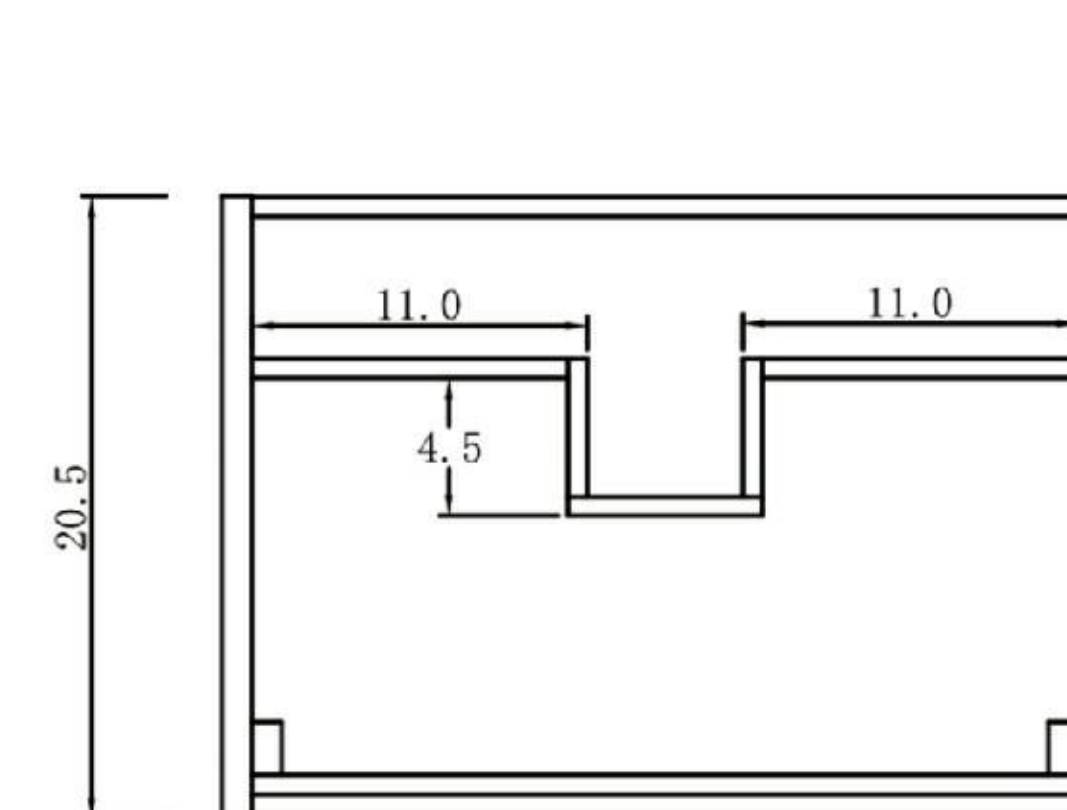

FRONT VIEW

SIDE VIEW

TOP VIEW

Nara 30"

Lyon 30-inch

(Single-Sink; Freestanding)

Lyon 30-inch:

- **Color Options:** Black of Night + Maple / Beige + Walnut
- **Countertop:** 1-Single faucet hole Premium White Sintered Stone / 1-Single faucet hole Premium Black Sintered Stone
- **Vanity Base:** Multi-layer Engineering Wood
- **Sink:** Ceramic
- **Overall:** 2 Doors with Open Shelves
- **Dimensions:**
 - Cabinet: 29.1"W x 20.5"D x 35.4"H
 - Top: 29.5"W x 20.9"D x 0.5"H
 - Overall Dimensions: 29.5"W x 20.9"D x 35.9"H