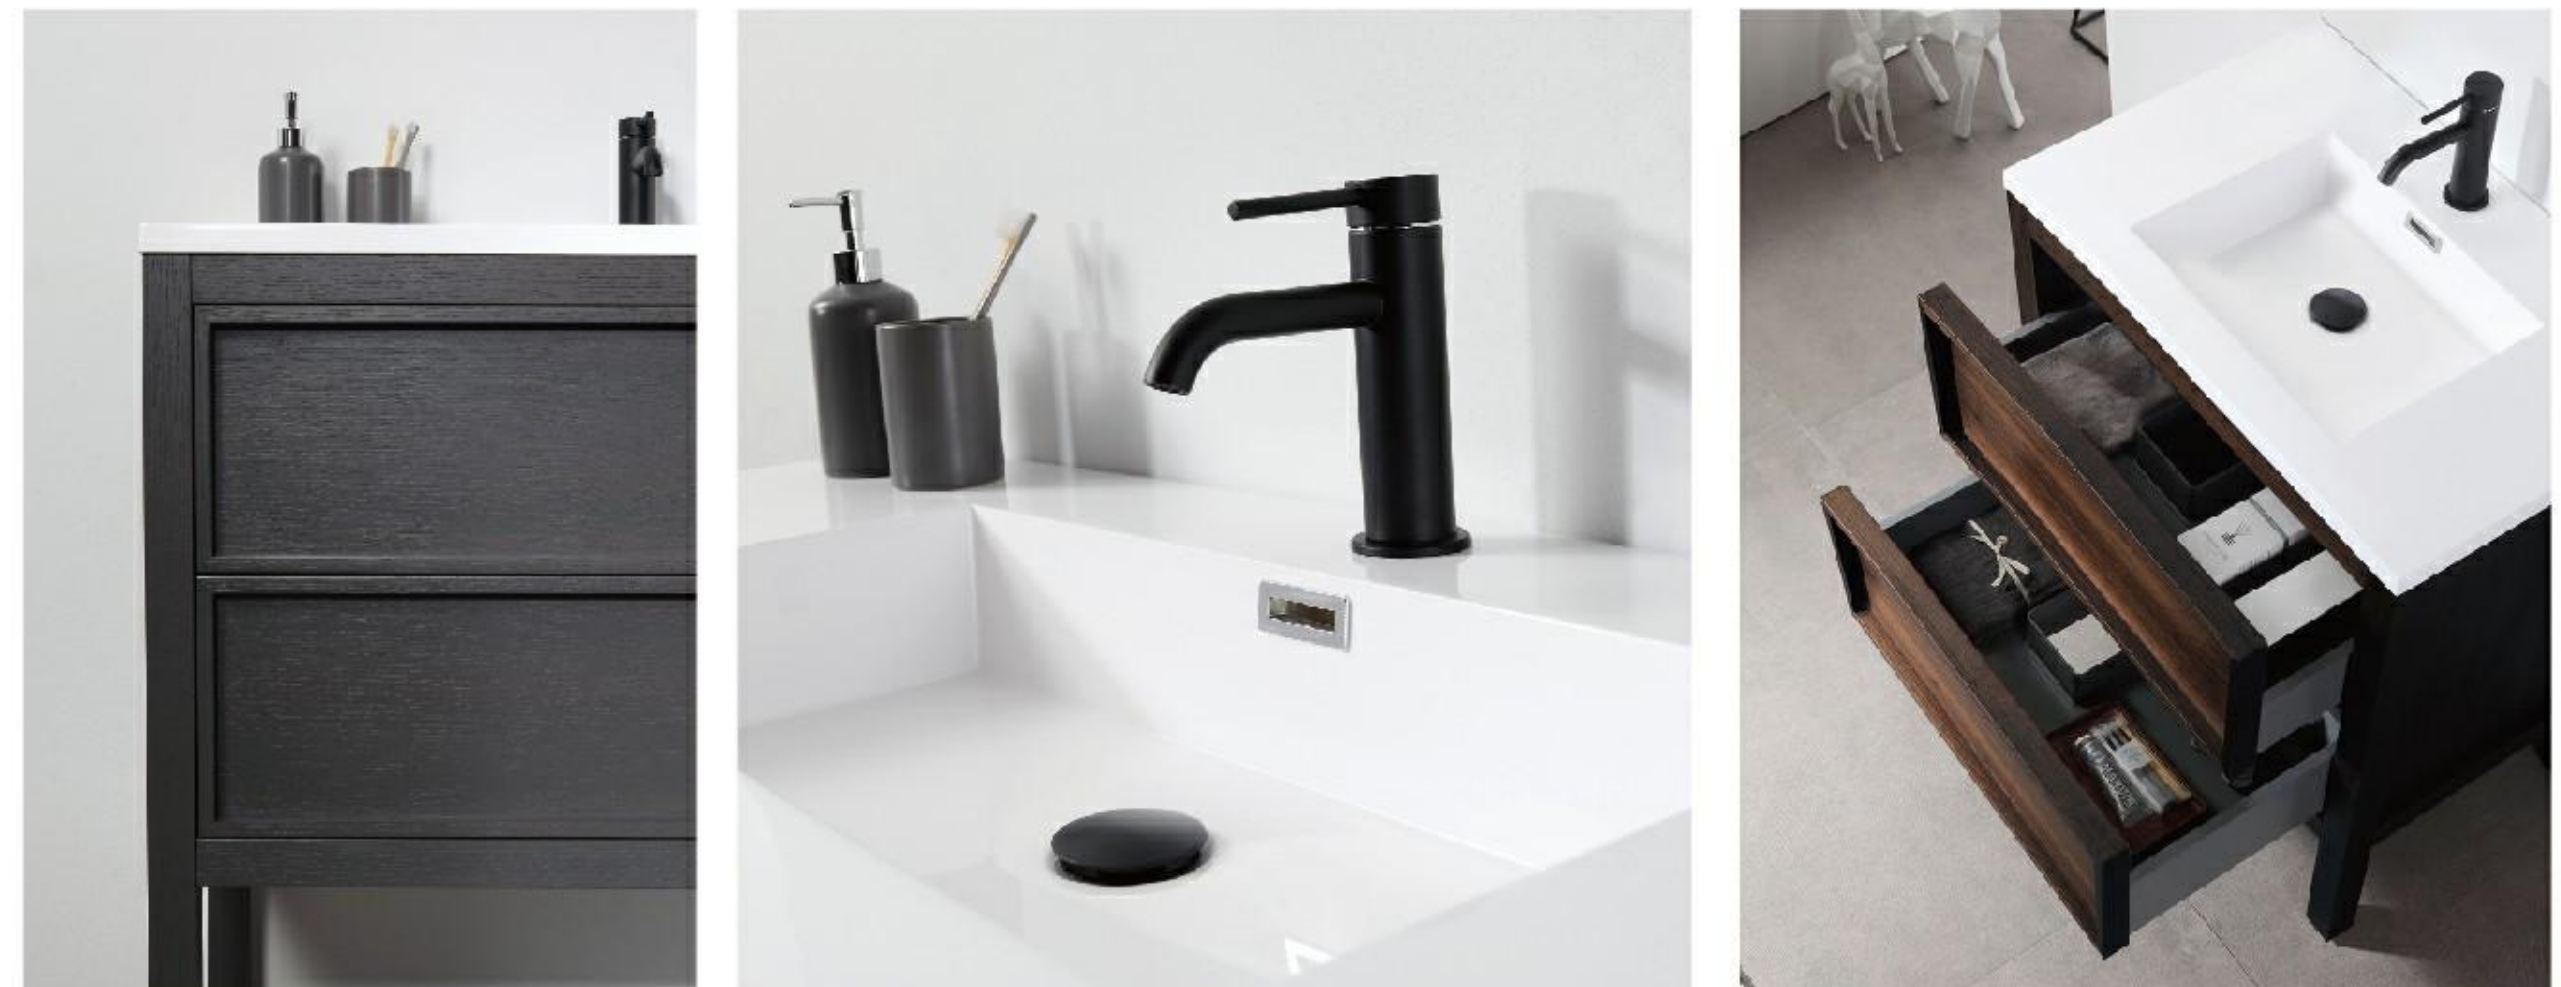

FRONT ELEVATION

SIDE ELEVATION

DRAWER PLAN DETAIL

COLMAR-30"

Annecy 24-inch

(Single-Sink; Freestanding)

Annecy 24-inch:

- **Color Options:** Dark Walnut / Charcoal
- **Countertop:** 1-Single faucet hole Premium Grade Solid Surface (Acrylic in Gloss Finish)
- **Vanity Base:** Multi-layer Engineering Wood
- **Sink:** Premium Grade Solid Surface (Acrylic in Gloss Finish)
- **Overall:** 2 Drawers (Upper Drawer: Glass side panels with LED Lighting)
- **Dimensions:**
 - Cabinet: 23.39"W x 18.31"D x 35.04"H
 - Top: 23.5"W x 18.50"D x 0.98"H
 - Overall Dimensions: 23.5"W x 18.50"D x 36.02"H