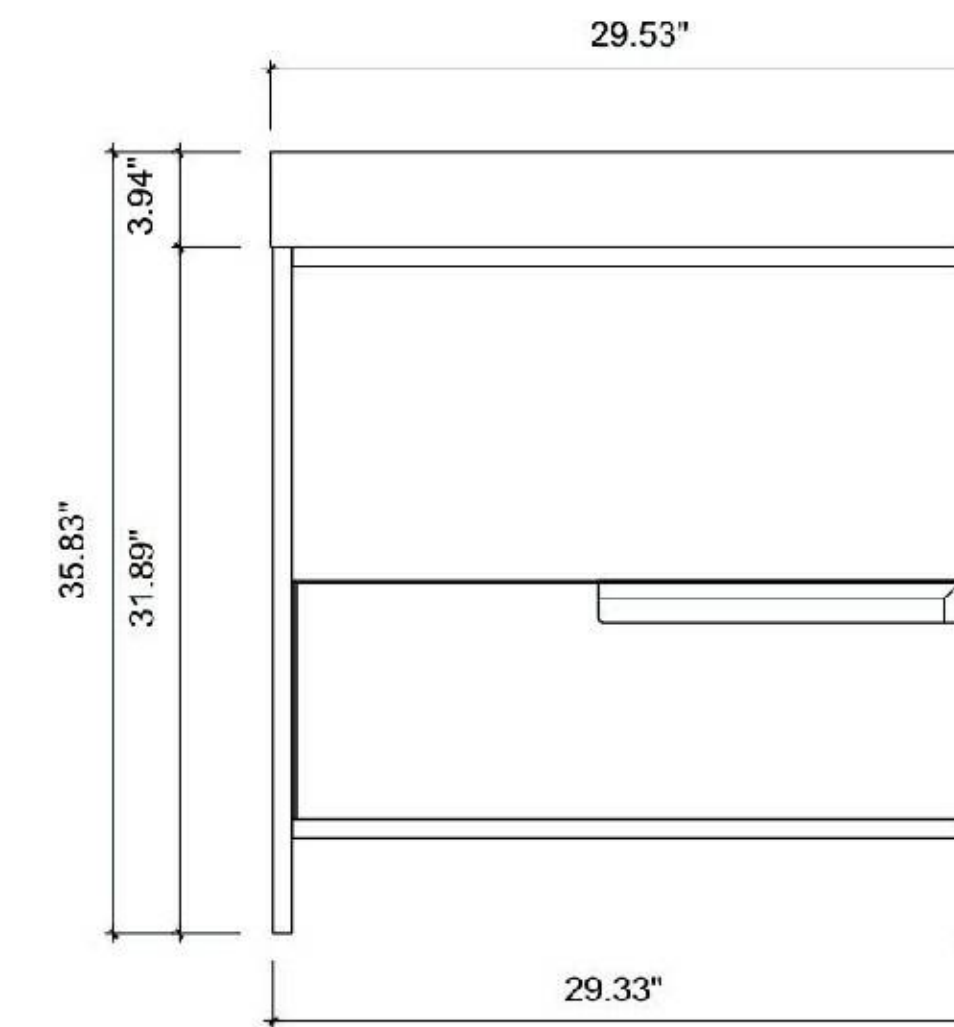

Texel 30-inch:

- **Color Options:** Red Amber + Black / Navy Blue + Gold
- **Countertop:** 1-Single faucet hole Premium Black Marquina Quartz or Pure White Quartz
- **Vanity Base:** Multi-layer Engineering Wood
- **Sink:** Premium Black Marquina Quartz or Pure White Quartz
- **Overall:** 1 Drawer
- **Dimensions:**

Cabinet: 29.33"W x 20.28"D x 31.89"H

Top: 29.53"W x 20.47"D x 3.94"H

Overall Dimensions: 29.53"W x 20.47"D x 35.83"H

FRONT ELEVATION