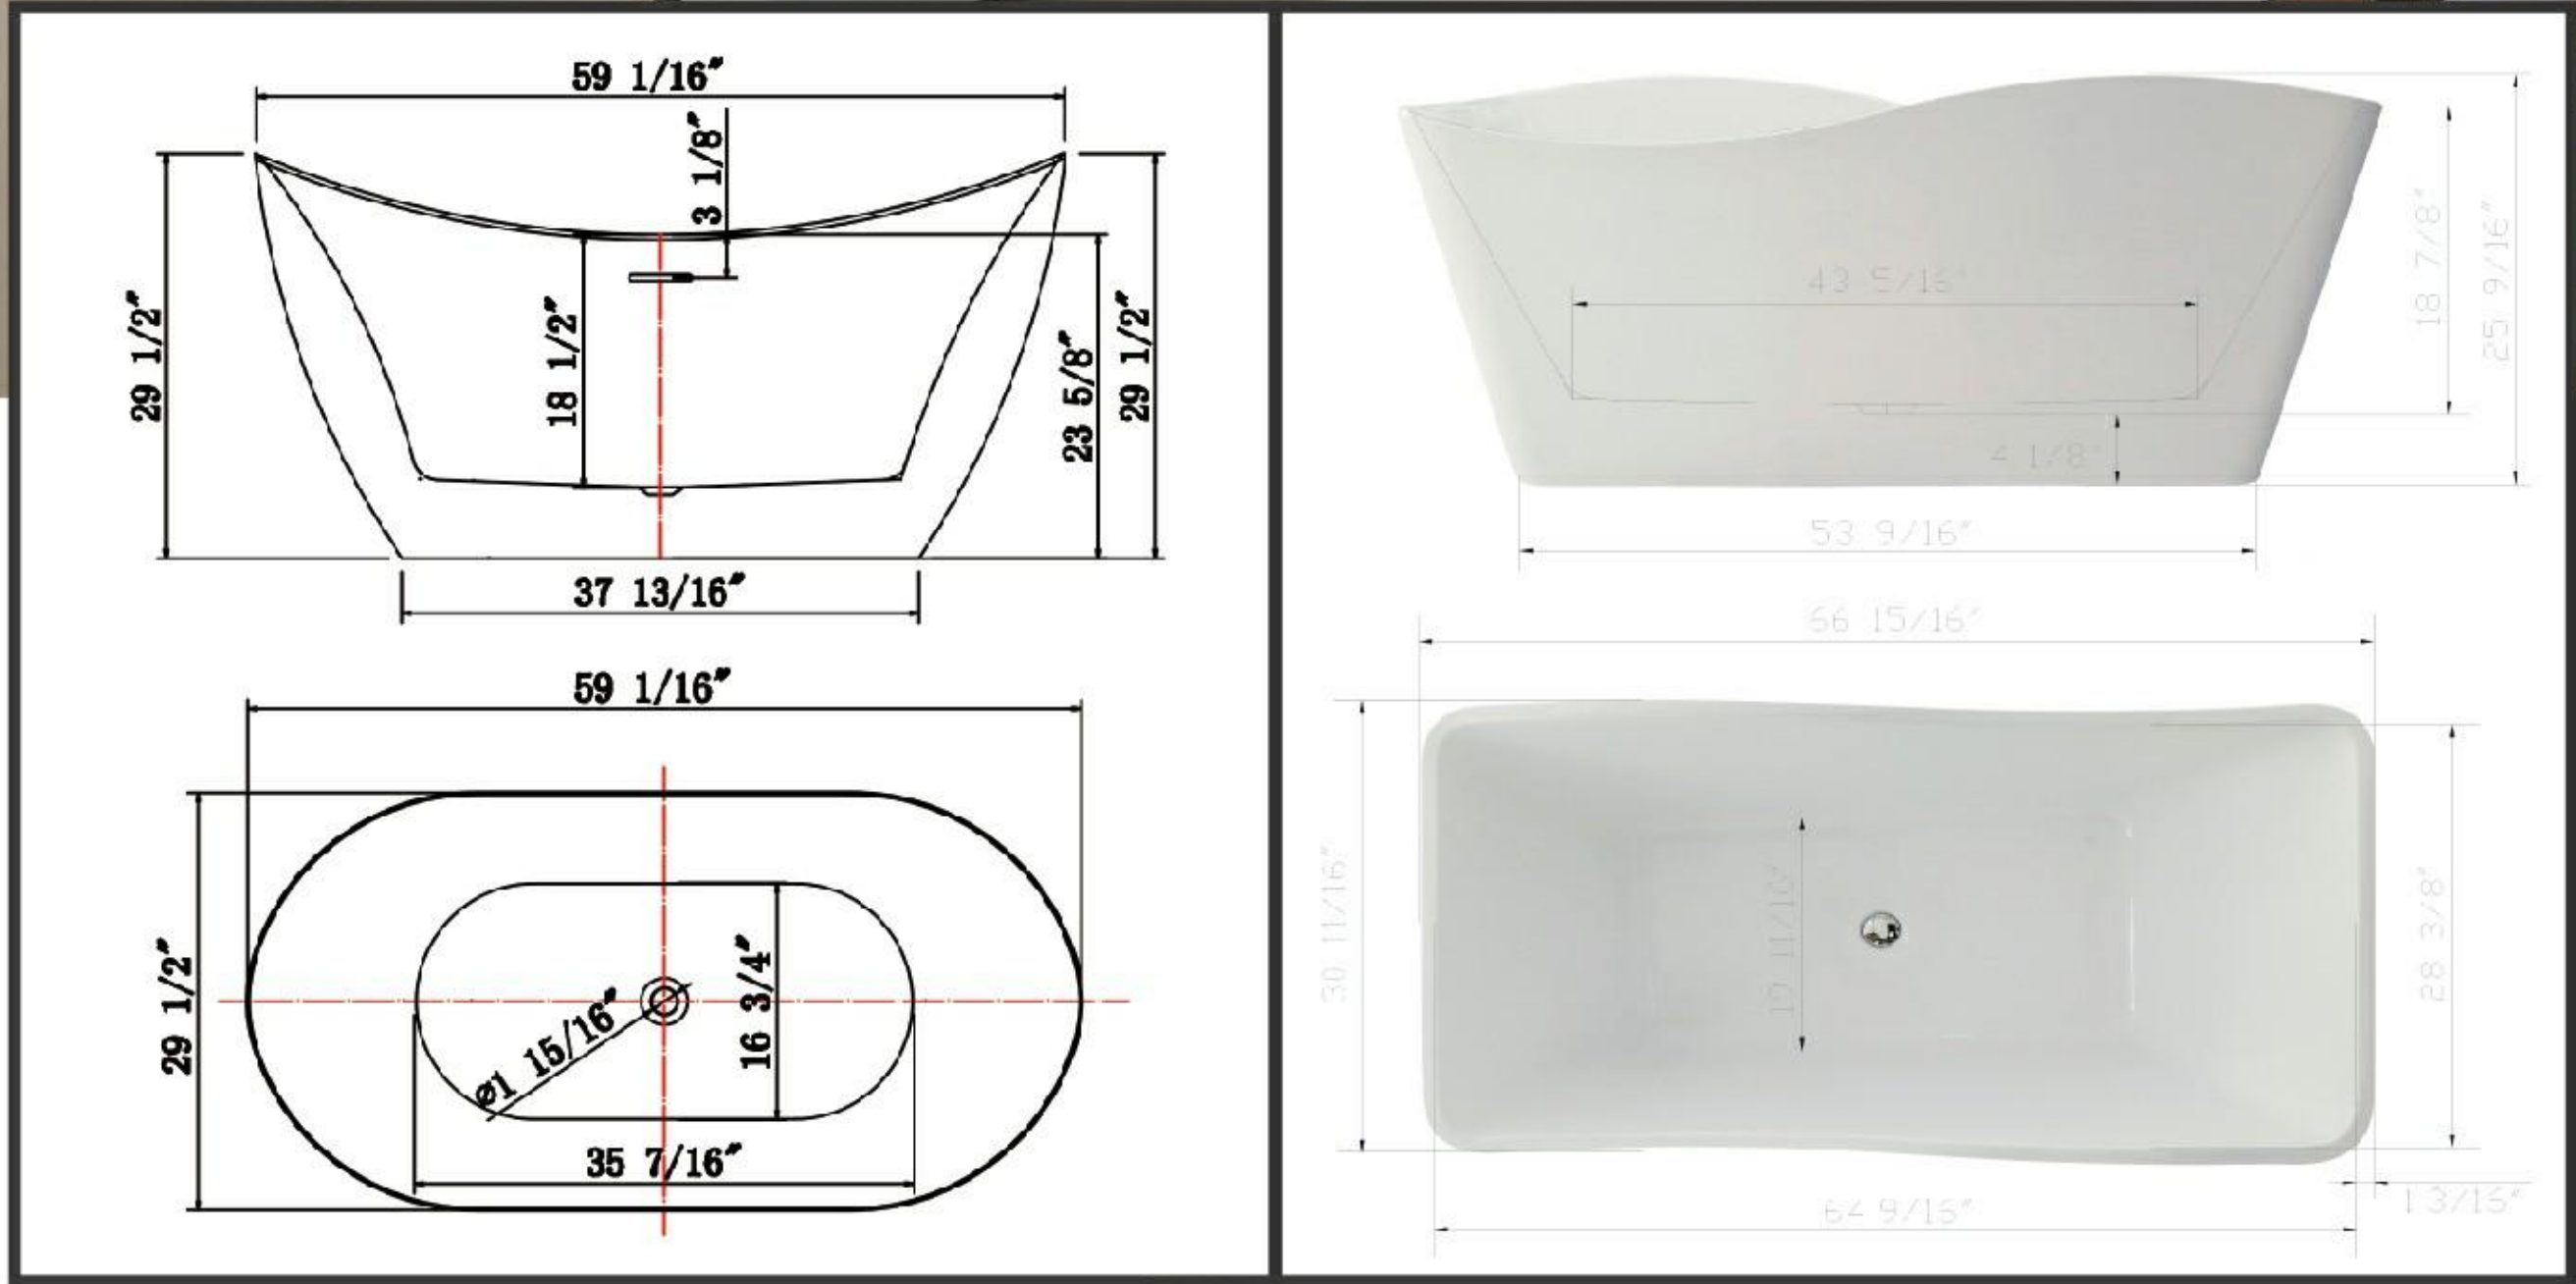

SURFACE IS POLISHED AND PAINTED IN WHITE

BT-15 67-INCH

BT-03 60-INCH

Side View Dimensions:
 - Overall width: 50 13/16"
 - Overall depth: 22 13/16"
 - Drop height: 17 5/16"

Front View Dimensions:
 - Overall width: 58 7/8"
 - Overall depth: 27 9/16"
 - Inner width: 56 1/2"
 - Inner depth: 17 5/16"
 - Drop height: 2 9/16"
 - Inner width at drop: 1 1/4"