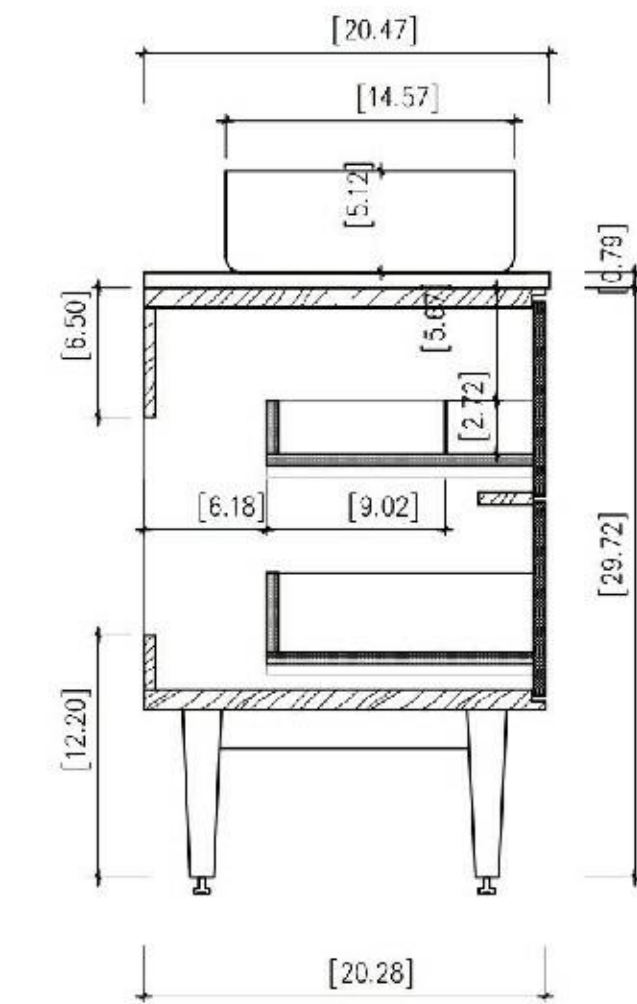

SIDE ELEVATION