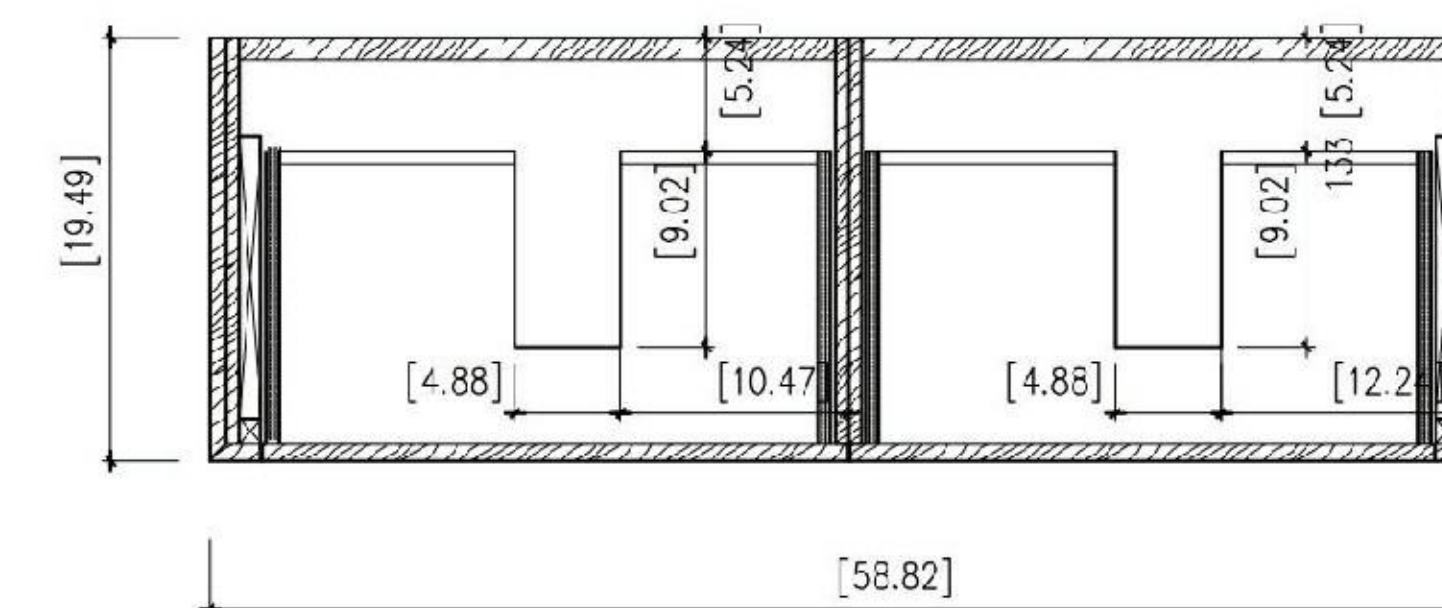

Cabinet: 58.83" W x 19.49" D x 17.32" H

Countertop: 59.06" W x 19.69" D x 0.71" H

Sink: 17.91" W x 12.80" D x 5.31" H

Overall Dimensions: 59.06" W x 19.69" D x 23.34" H

FRONT ELEVATION

SIDE ELEVATION

DRAWER PLAN DETAIL