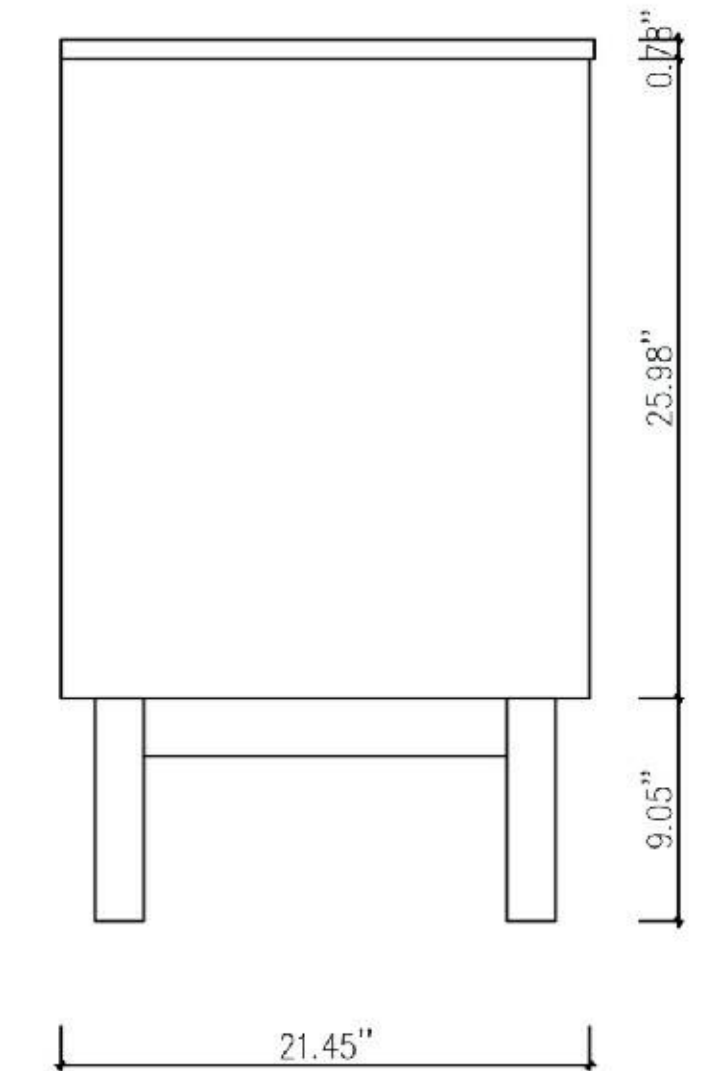

Nara 30-inch

(Single-Sink; Freestanding)

Nara 30-inch:

- **Color Options:** Pecan Oak / Chestnut Oak
- **Countertop:** 1-Single faucet hole Premium Pure White Quartz
- **Vanity Base:** Multi-layer Engineering Wood
- **Sink:** Ceramic
- **Overall:** 2 Doors
- **Dimensions:**
  - Cabinet: 29.13"W x 21.45"D x 35.03"H
  - Top: 29.52"W x 21.65"D x 0.78"H
  - Overall Dimensions: 29.52"W x 21.65"D x 35.81"H

SIDE VIEW

Nara 30"