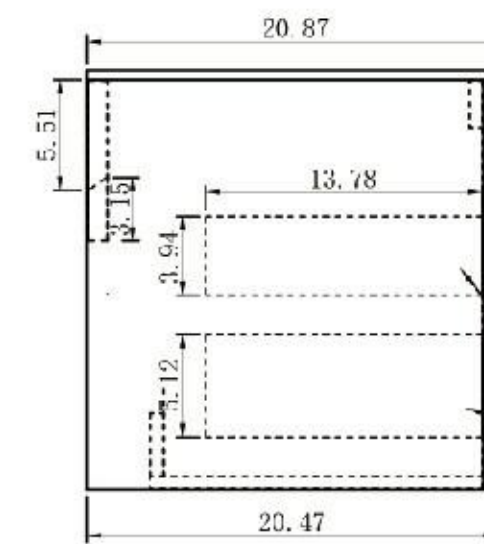

SIDE ELEVATION