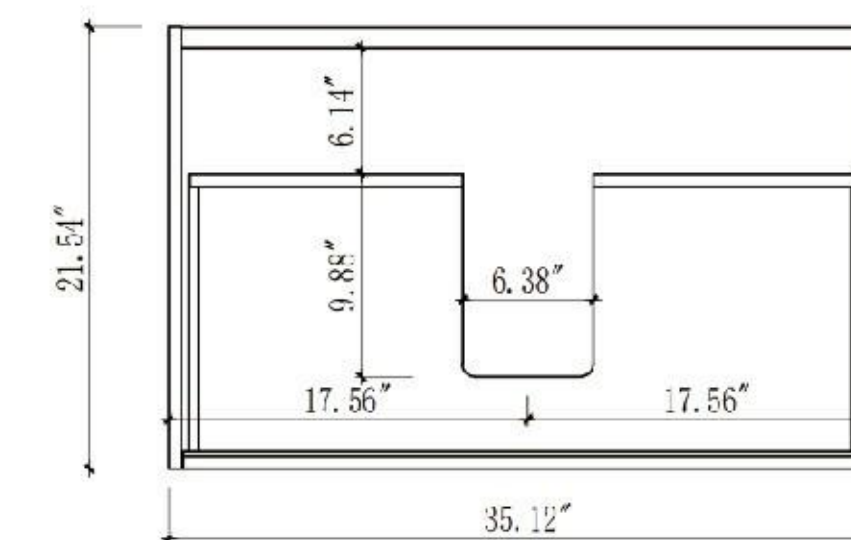

DRAWER PLAN DETAIL

Matera 36"