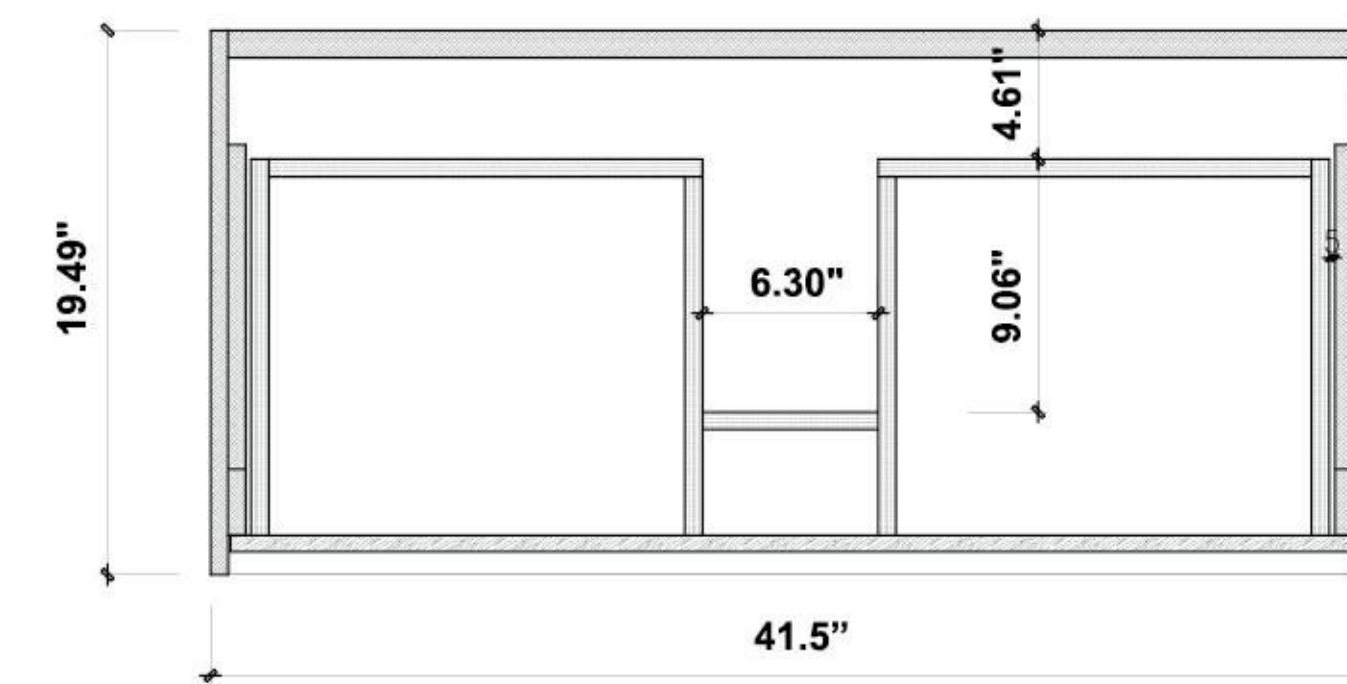

DRAWER PLAN DETAIL

GOREME-42"