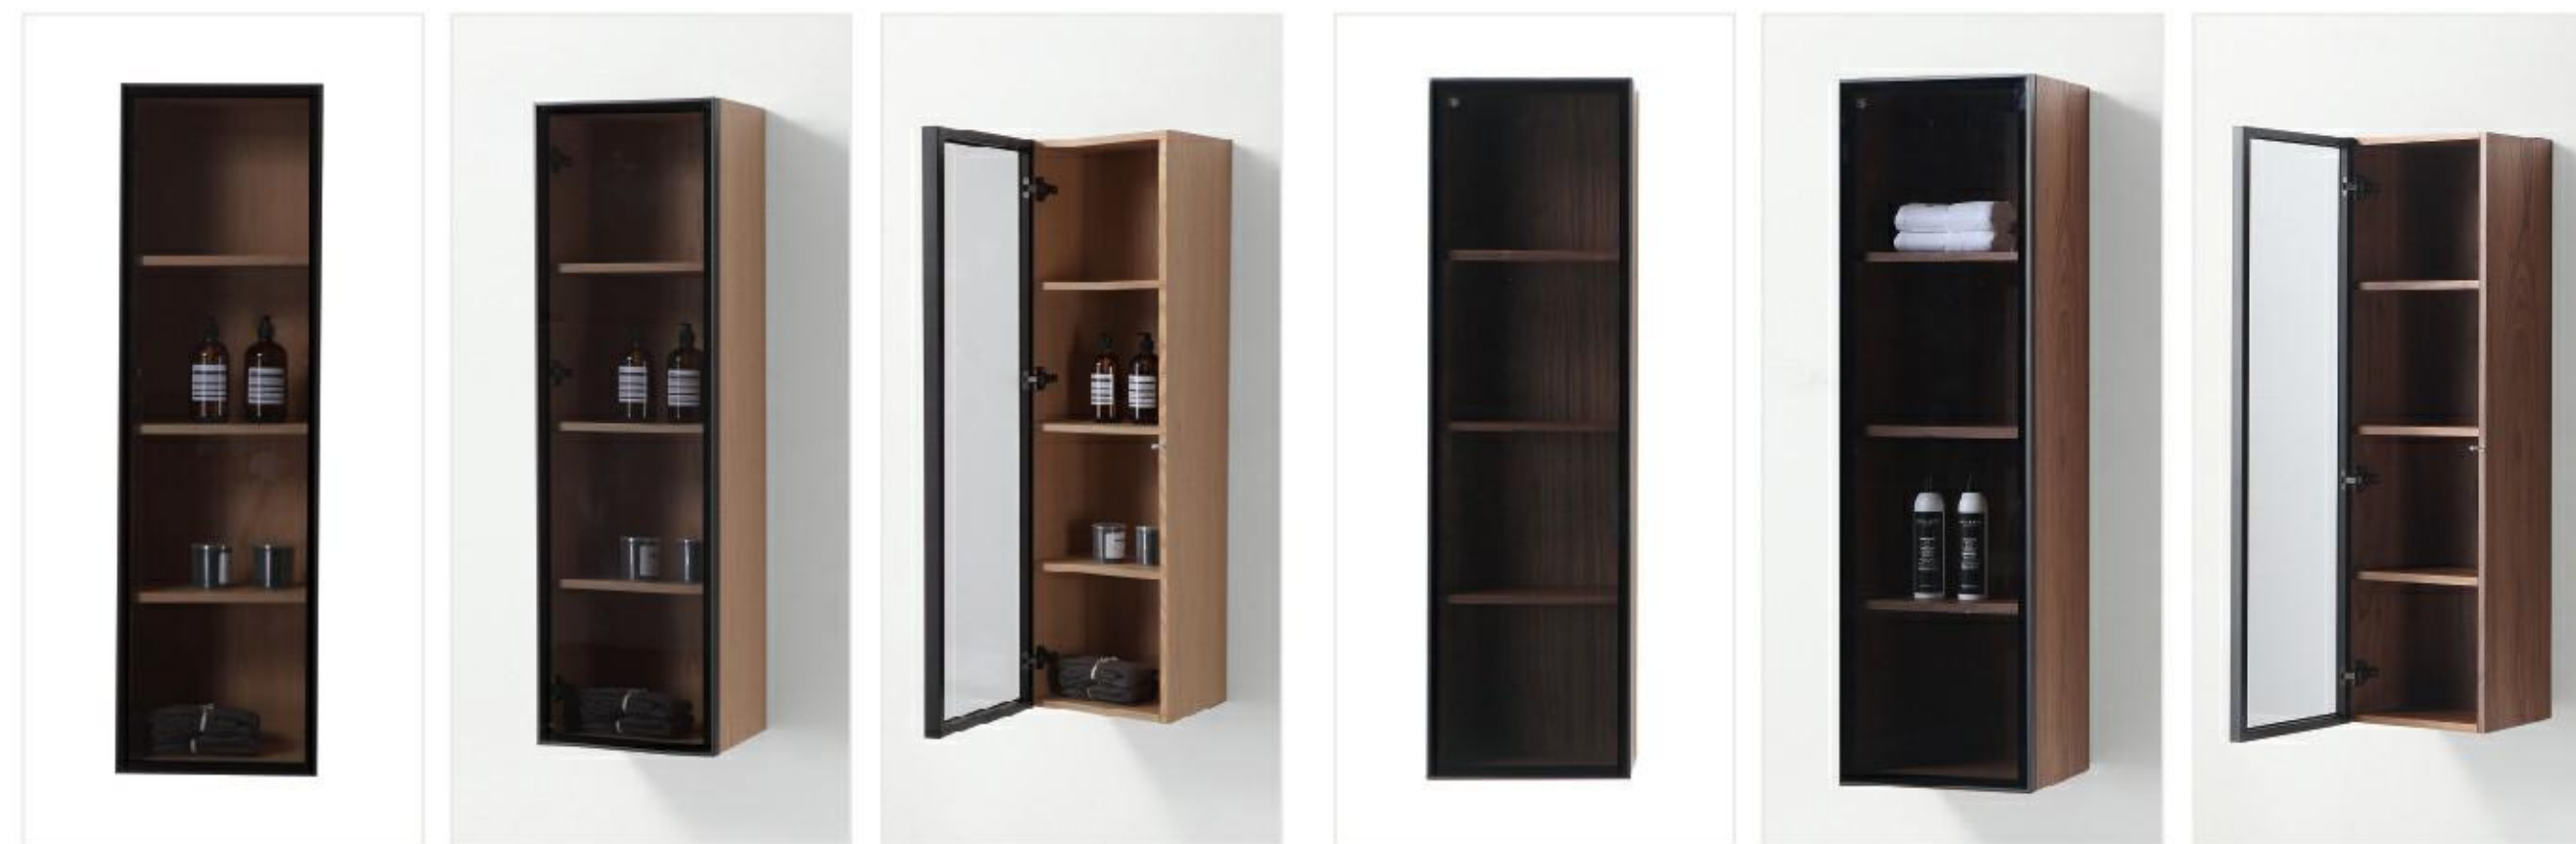

Unlimited Design Combinations

SIDE CABINET

Luce Chestnut with Glass Door in Black Frame

Luce Dark Walnut with Glass Door in Gold Frame

Luce Forest Green with Glass Door in Gold Frame

Luce Pecan Oak with Glass Door in Black Frame