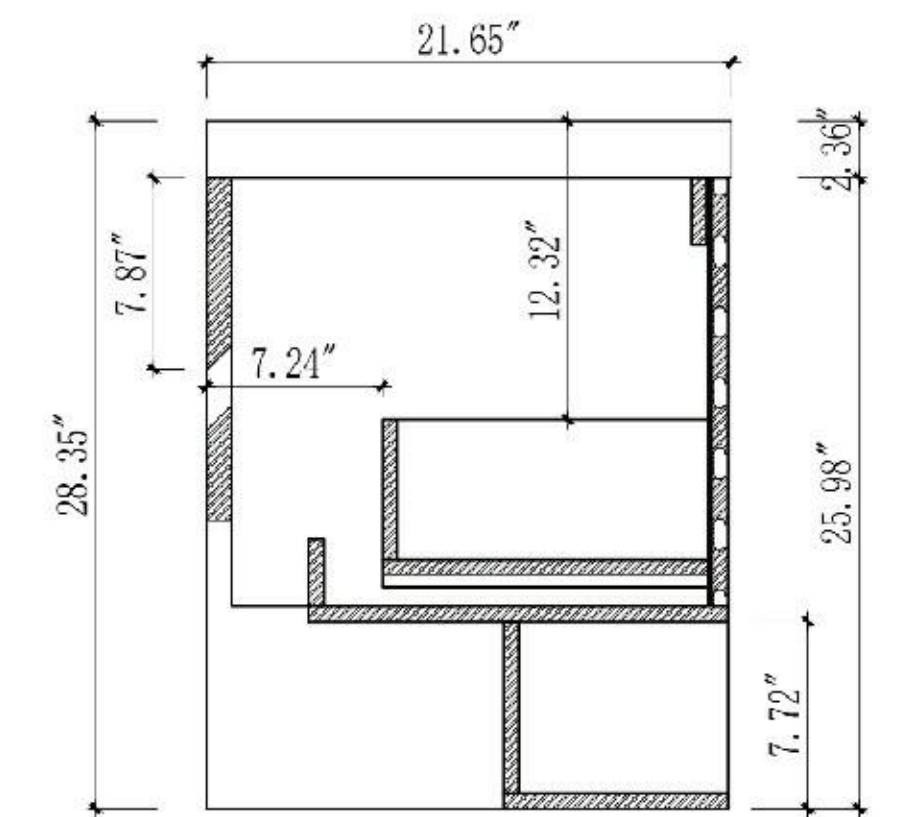

Matera 48-inch

(Single-Sink; Wall Mount)

Matora 48-inch:

- **Color Options:** Pecan Oak / Charcoal
- **Countertop Options:** 1-Single faucet hole Premium Black Marquina Quartz/1-Single faucet hole Premium White Sintered Stone
- **Vanity Base:** Multi-layer Engineering Wood
- **Sink:** Ceramic
- **Overall:** 2 Drawers
- **Dimensions:**
  - Cabinet: 46.93"W x 21.54"D x 25.98"H
  - Top: 47.24"W x 21.65"D x 2.36"H
  - Overall Dimensions: 47.24"W x 21.65"D x 28.35"H

SIDE VIEW

Matora-48"