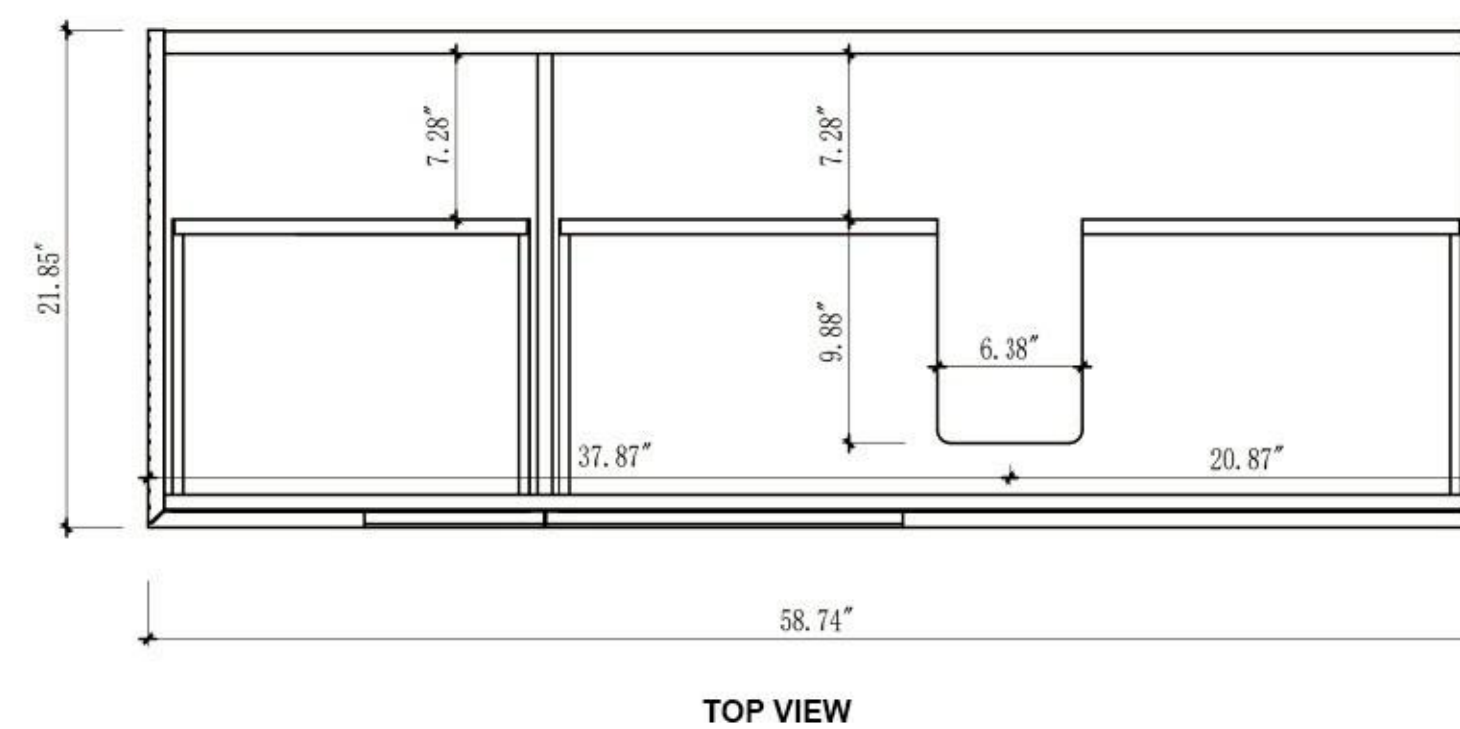

Orsa 60-inch:

- **Color:** Walnut
- **Countertop:** 1-Single faucet hole Premium Pure White Quartz
- **Vanity Base:** Multi-layer Engineering Wood
- **Sink:** Ceramic
- **Overall:** 4 Drawers
- **Dimensions:**

Cabinet: 58.74"W x 21.85"D x 21.26"H

Top: 59.06"W x 22.05"D x 0.79"H

Sink: 23.23"W x 16.14"D x 3.23"H

Overall Dimensions: 59.06"W x 22.05"D x 25.28"H