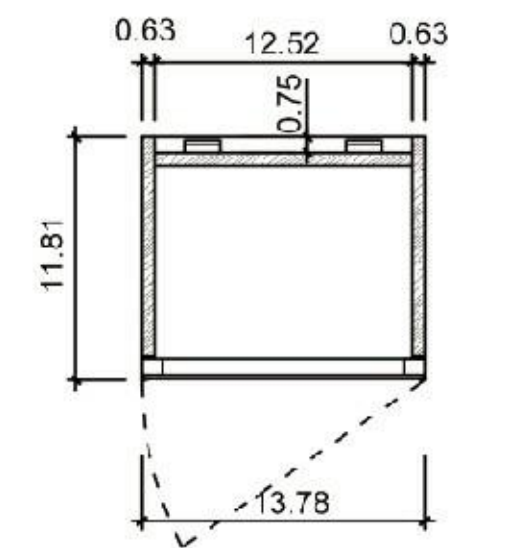

SIDE CABINET

SIDE CABINET

TOP VIEW