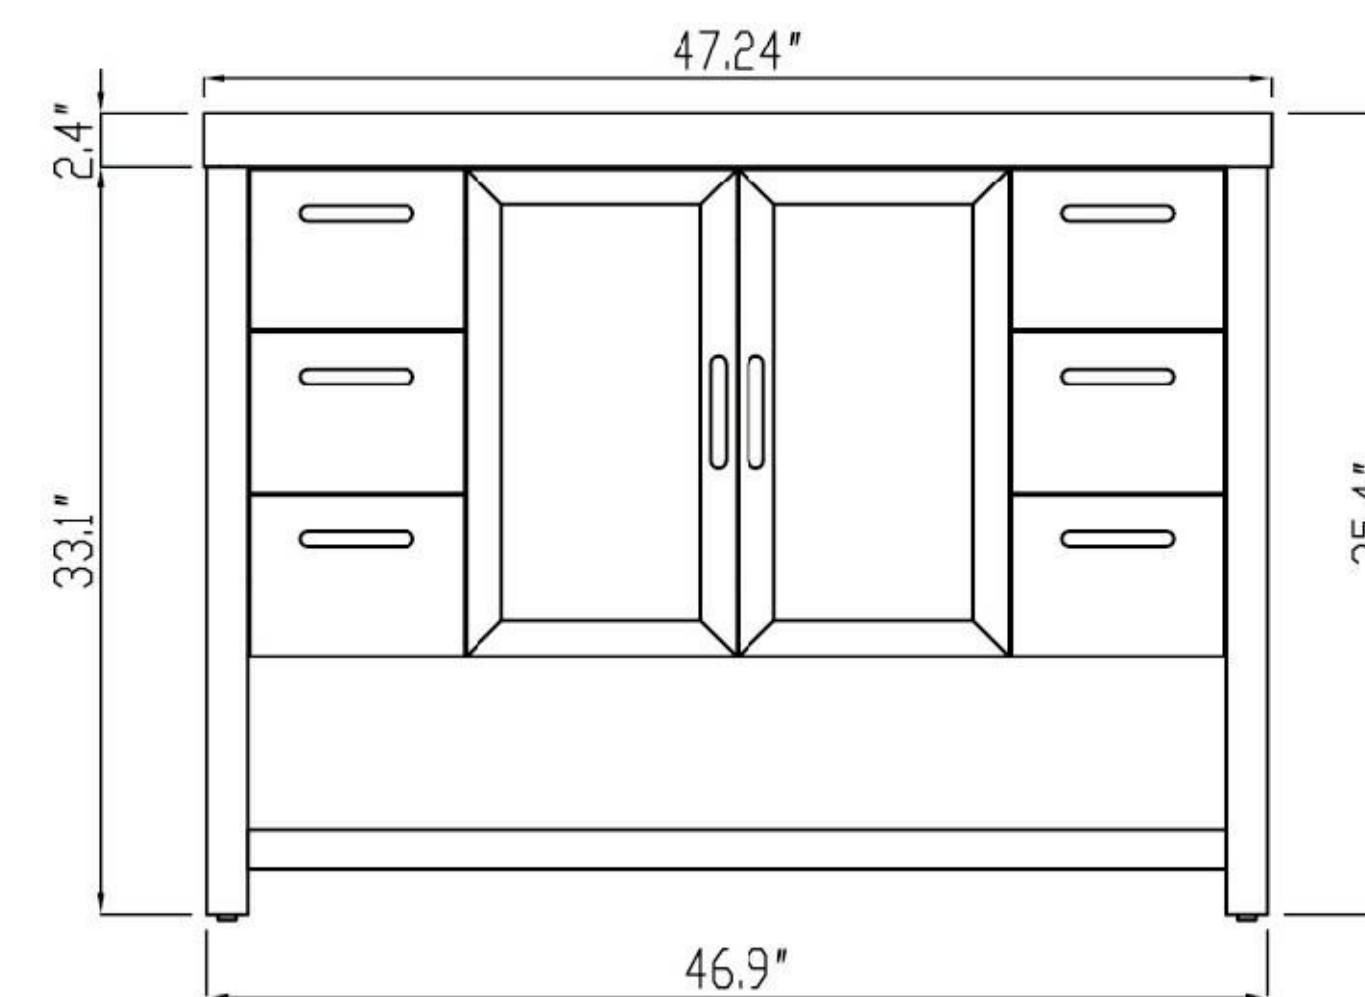

FRONT ELEVATION

SIDE ELEVATION

DRAWER PLAN DETAIL

Oslo 48"

Winchester 48-inch

(Single-Sink; Freestanding)

Winchester 48-inch:

- **Color Options:** Pecan Oak / Forest Green
- **Countertop Options:** 1-Single faucet hole Premium Black Marquina Quartz / 1-Single faucet hole Premium White Sintered Stone
- **Vanity Base:** Multi-layer Engineering Wood
- **Sink:** Ceramic
- **Overall:** 2 Doors and 6 Drawers
- **Dimensions:**
 - Cabinet: 46.9"W x 21.5"D x 33.1"H
 - Top: 47.24"W x 21.7"D x 2.4"H
 - Overall Dimensions: 47.27"W x 21.7"D x 35.4"H