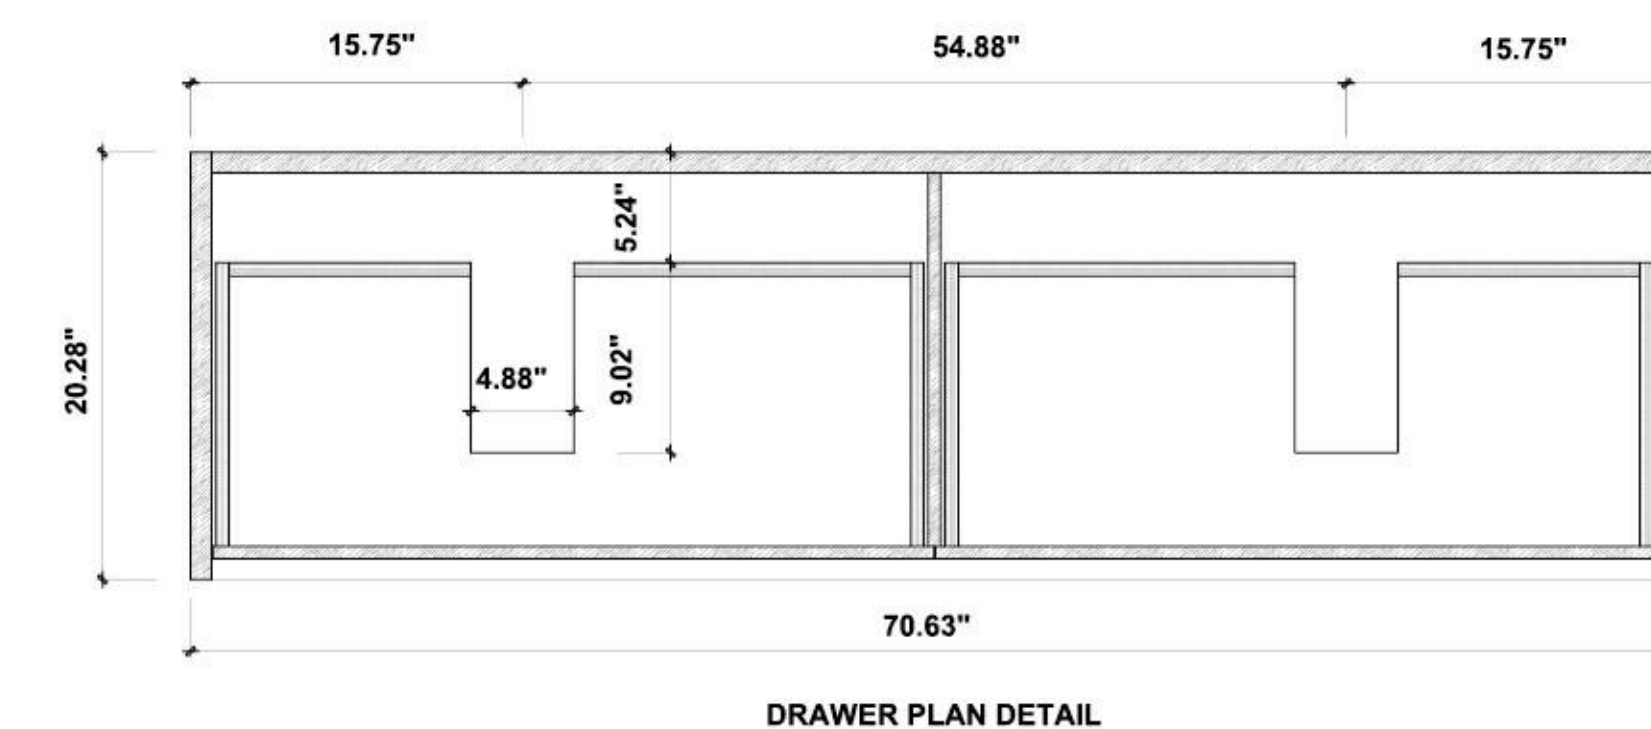

Cabinet: 71.81"W x 20.28"D x 29.72"H
 Countertop: 72.05"W x 20.47"D x 0.79"H
 Sink (each): 16.14"W x 16.14"D x 5.91"H
 Overall Dimensions: 72.05"W x 20.47"D x 36.42"H

PORTREE-72"

Rothenburg 72-inch

(Double-Sink; Freestanding)

Cabinet: 70.63" W x 20.28" D x 20.47" H

Top: 70.87" W x 20.47" D x 0.79" H

Sink (each): 19.29" W x 15.55" D x 5.91" H

Overall Dimensions: 70.87" W x 20.47" D x 27.17" H

SINTRA-72"

Manarola 72-inch

(Double-Sink; Wall Mount; Open Shelves)