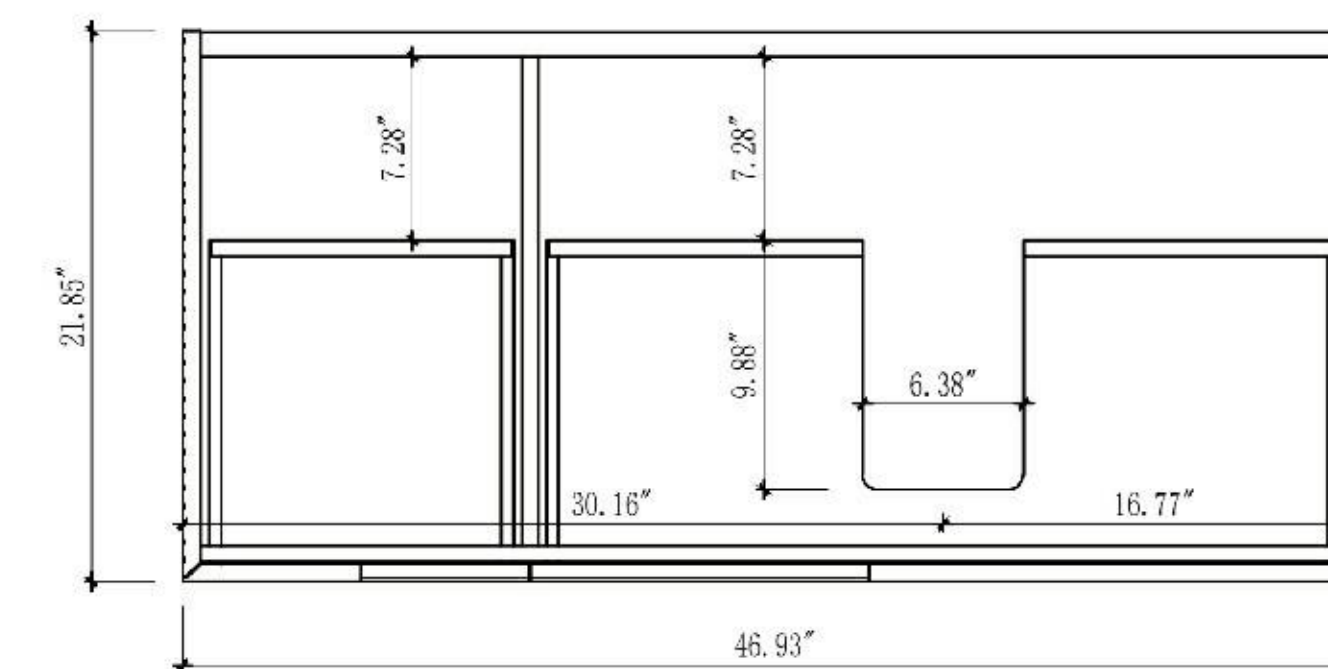

TOP VIEW

Orsa 48"