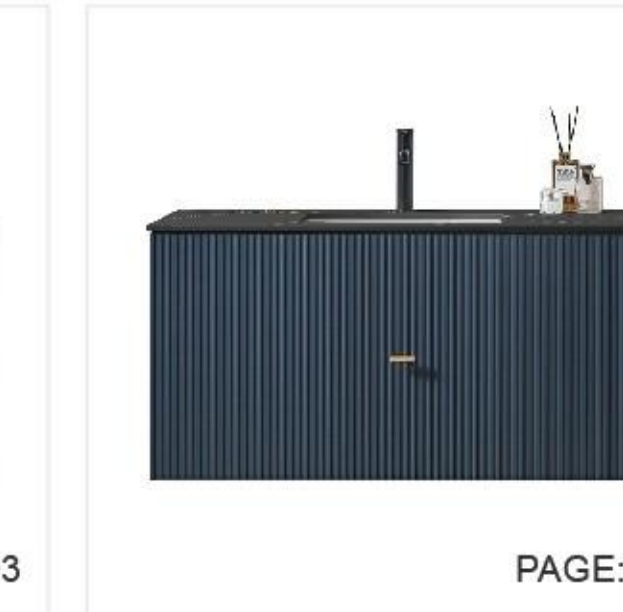

PAGE:137

PAGE:137

PAGE:137

▼ 42-INCH FOREST GREEN / DARK BLUE WITH WHITE TOP / BLACK TOP

PAGE:103

PAGE:103

PAGE:103

PAGE:103