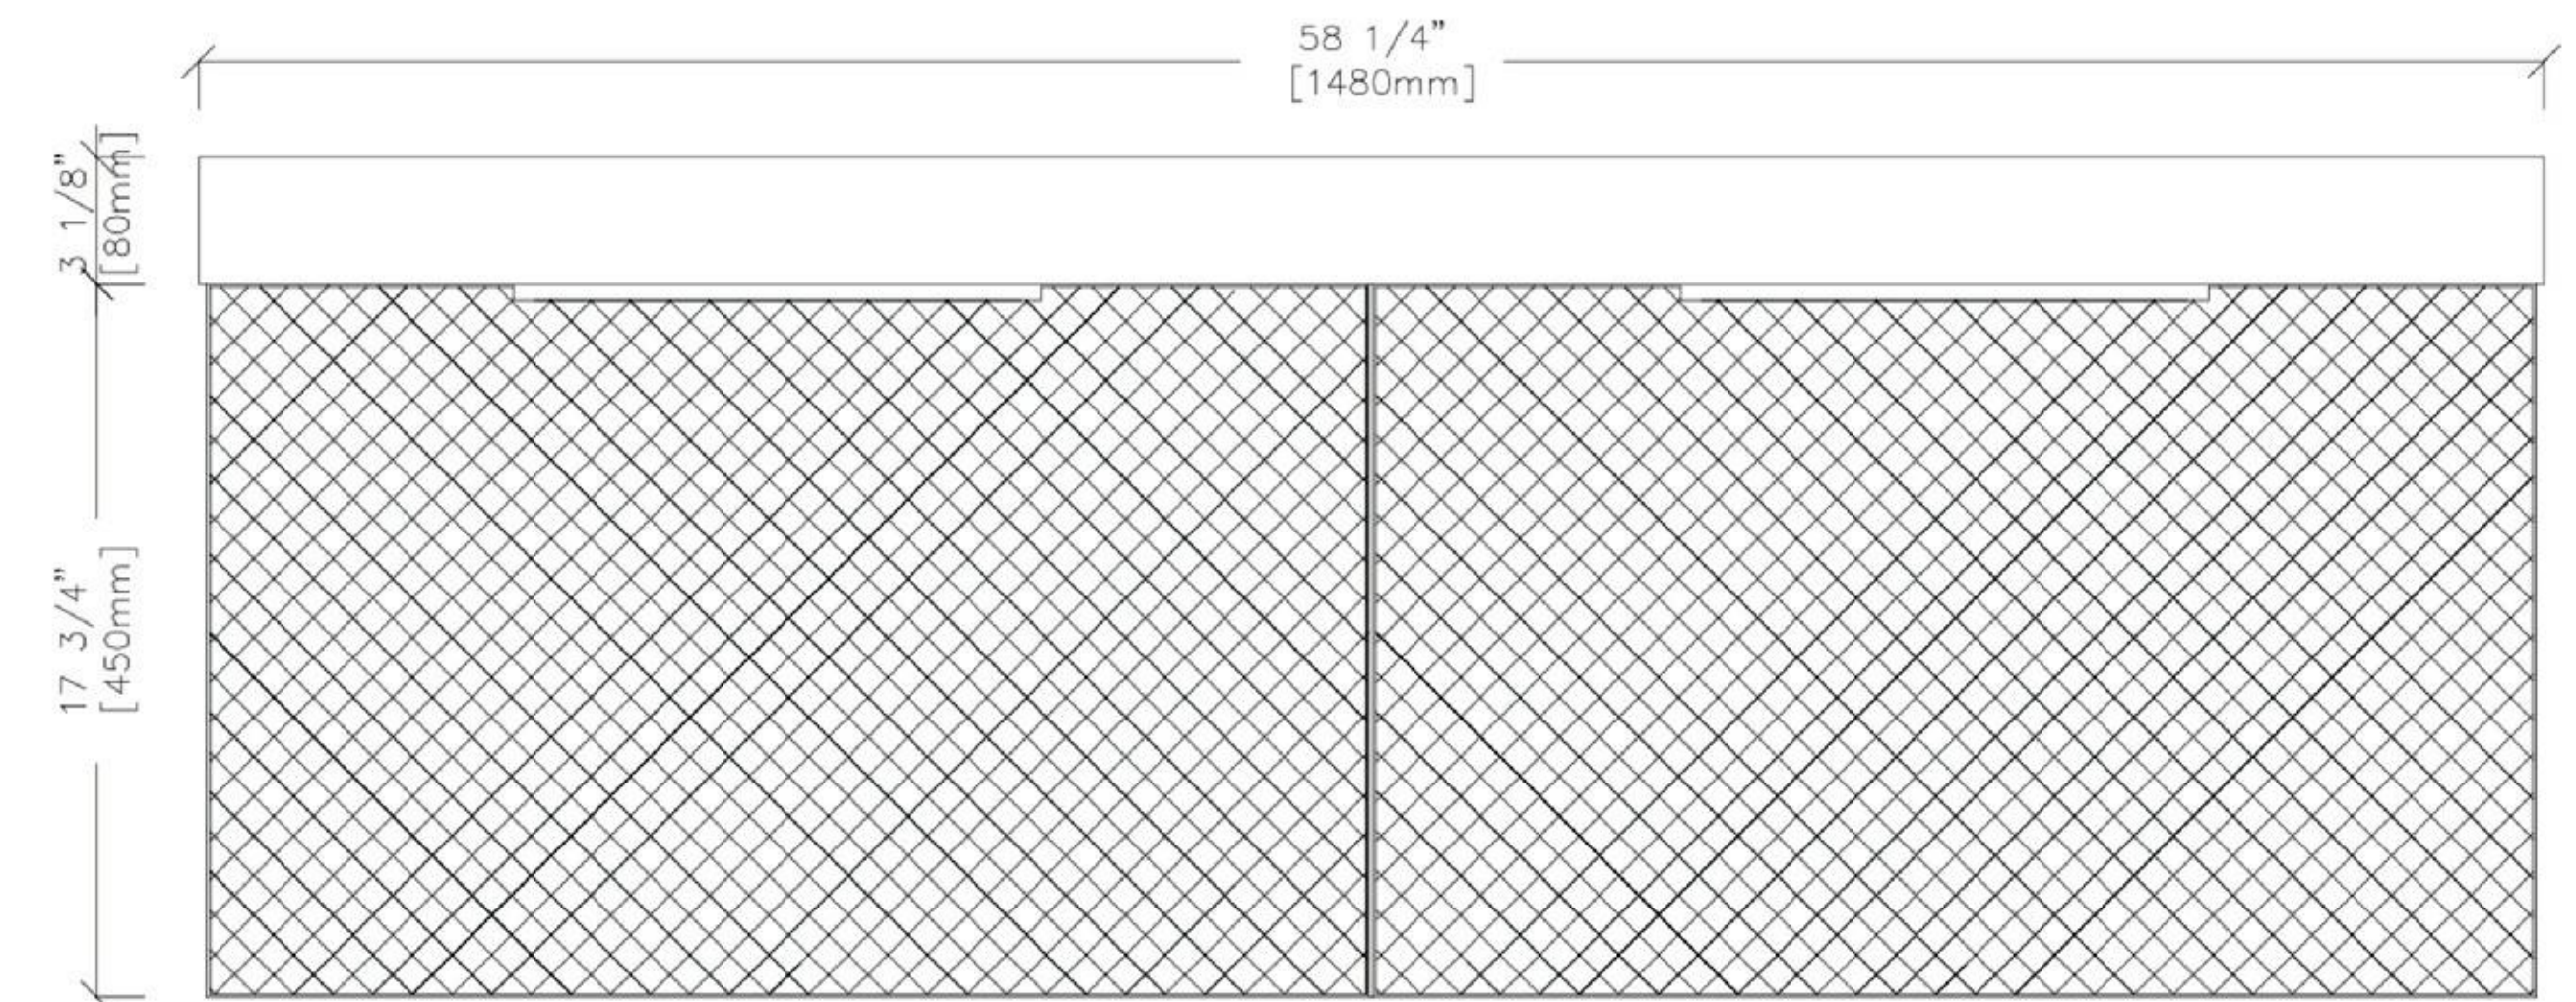

MANAROLA-60 "

VANITY 60-INCH

Manarola 60-inch
(Double-Sink; Wall Mount)

Manarola 60-inch:

- **Colors Options:** Black of Night / Silver Gray
- **Countertop:** 2-Single faucet hole Premium Quartz
- **Vanity Base:** Multi-layer Engineering Wood
- **Sink:** Ceramic
- **Overall:** 2 Drawers
- **Dimensions:**
 - Cabinet: 57 7/8" W x 19 1/2" D x 17 3/4" H
 - Countertop: 58 1/4" W x 19 5/8" D x 3 7/8" H
 - Overall Dimensions: 58 1/4" W x 19 5/8" D x 21 5/8" H