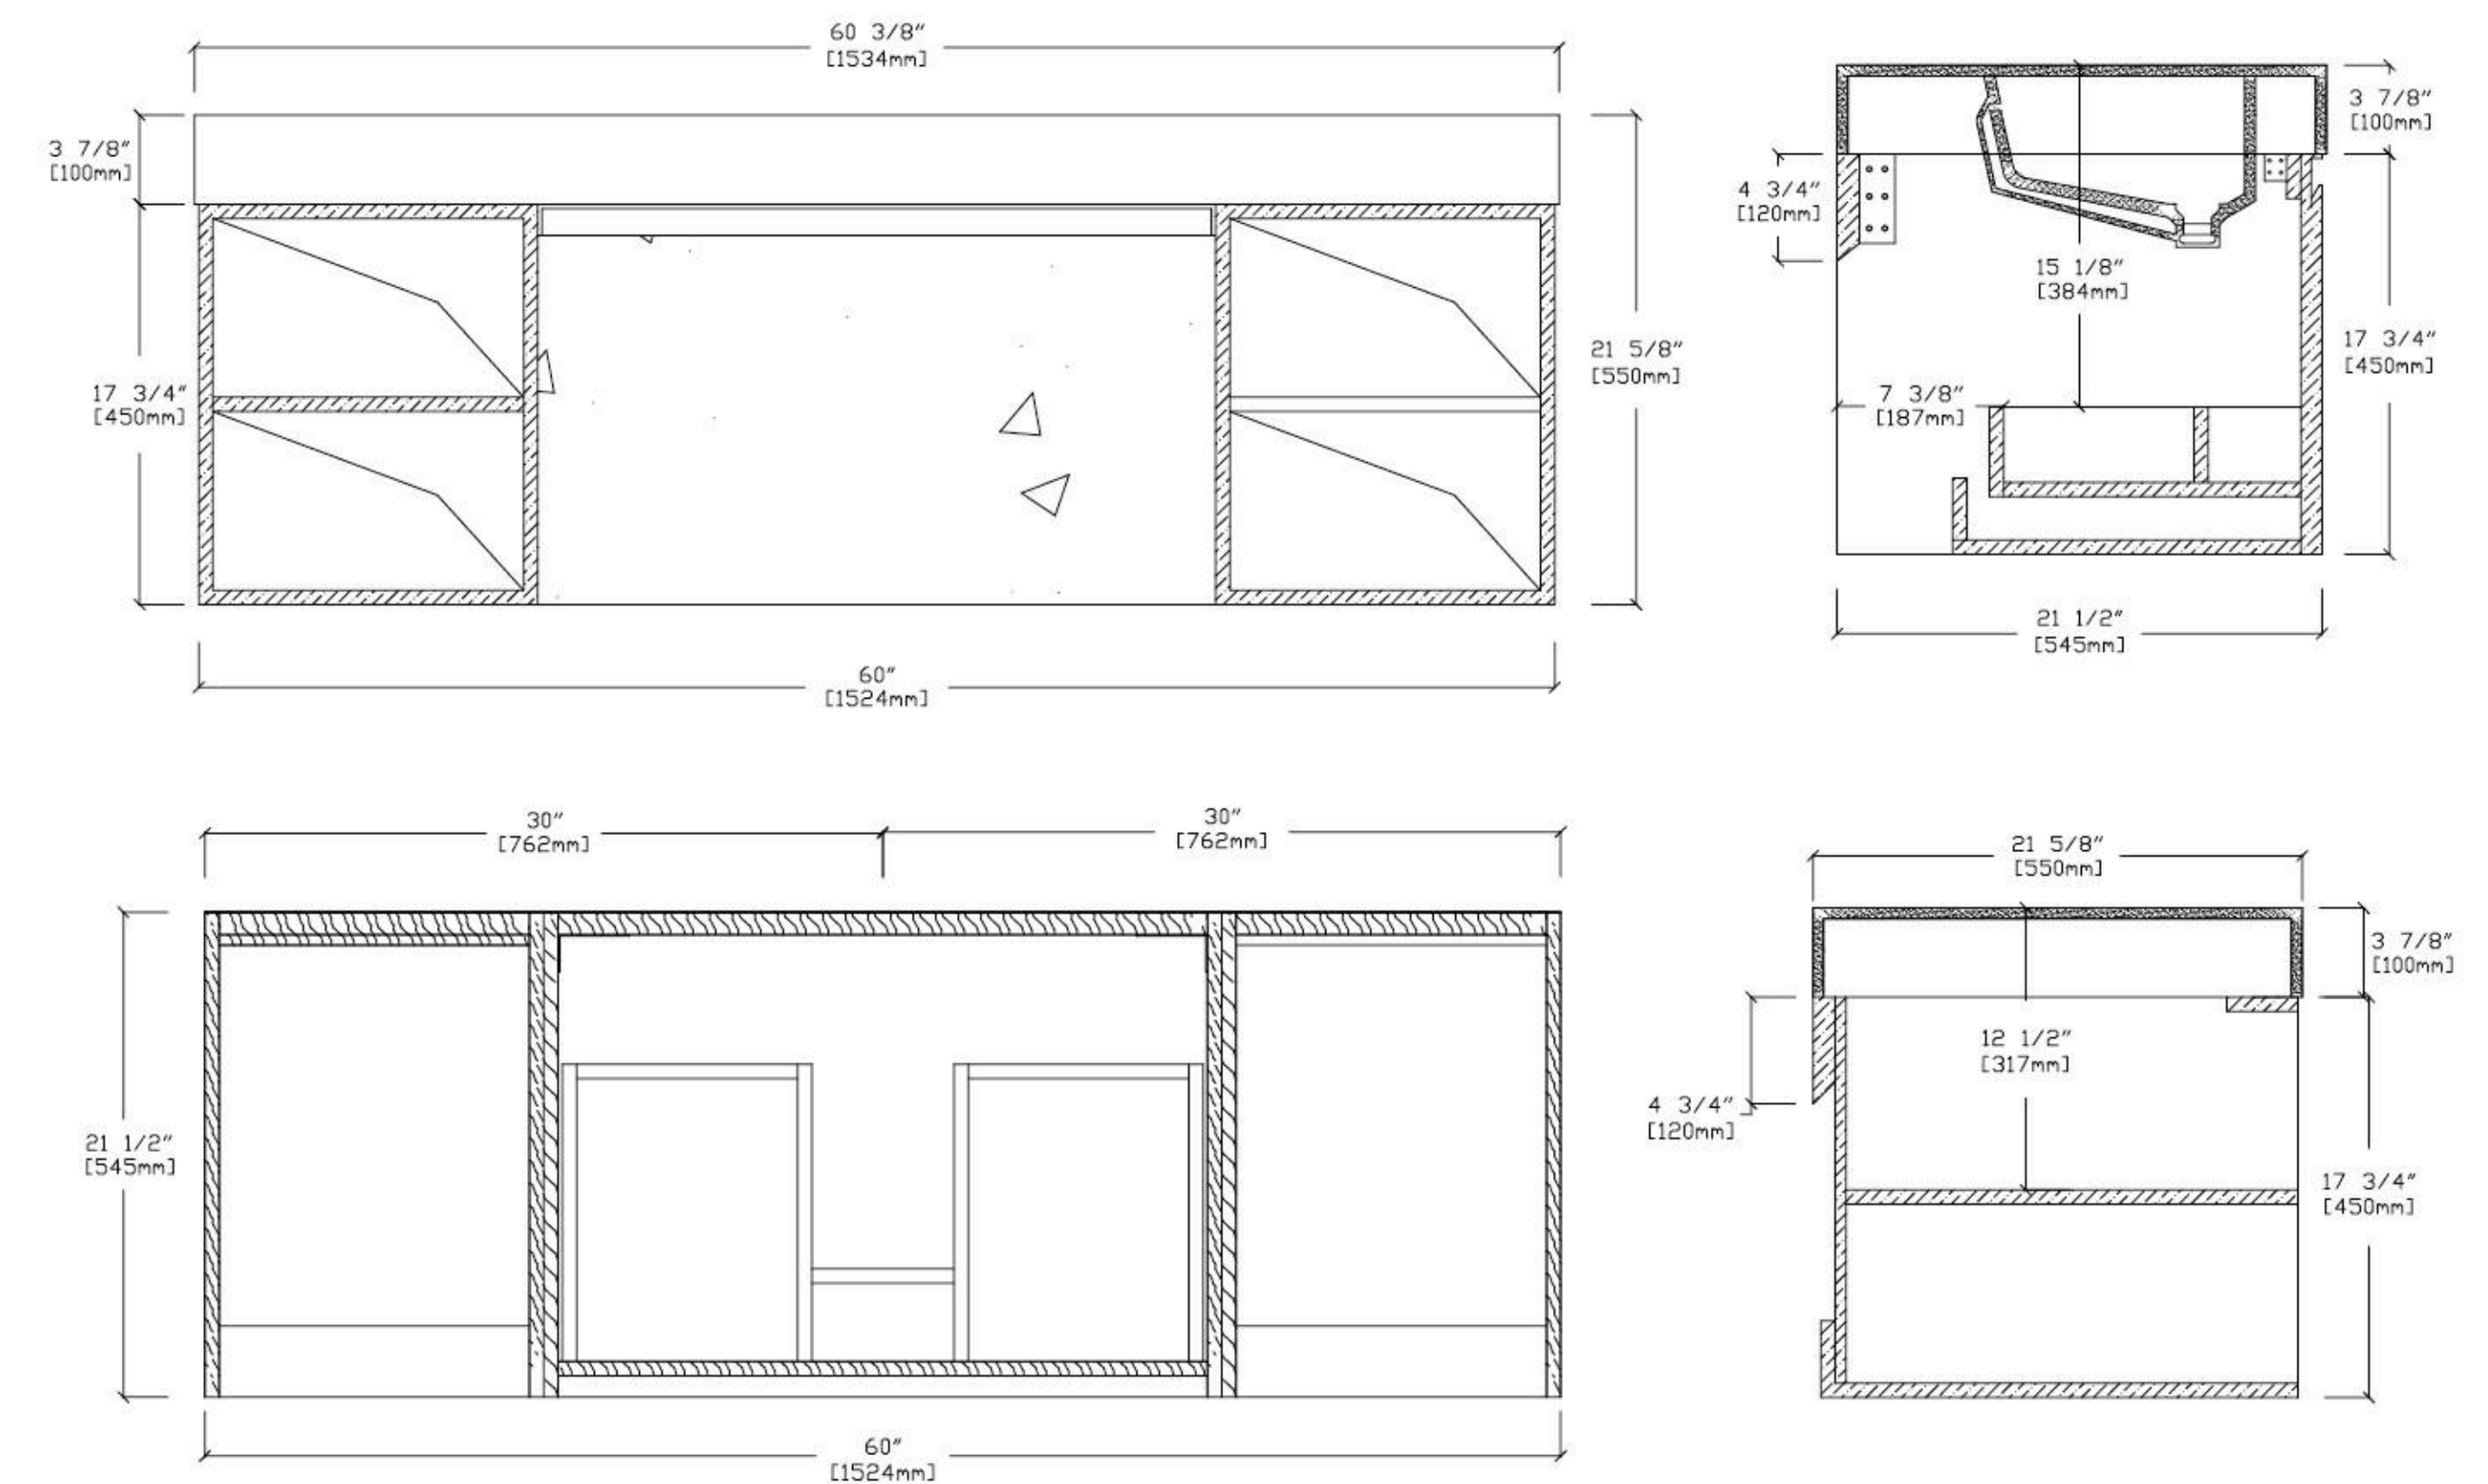

PORTREE-60"

Bibury 60-inch (Double-Sink; Freestanding)

Bibury 60-inch:

- **Colors Options:** Chestnut Oak / Whitewash Oak
- **Countertop:** 2-Single faucet hole premium Black Marquina Quartz
- **Vanity Base:** Multi-layer Engineering Wood
- **Sink:** Premium Black Marquina Quartz
- **Overall:** 2 Drawers with Open Shelves
- **Dimensions:**
 - Cabinet: 58.82"W x 20.28"D x 32.28"H
 - Top: 59.06"W x 20.47"D x 3.54"H
 - Overall Dimensions: 59.06"W x 20.47"D x 35.82"H

BIBURY-60"

VANITY 60-INCH

Manarola 60-inch

(Single-Sink; Wall Mount; Open Shelves)

Manarola 60-inch:

- **Color Options:** Red Amber + Walnut / Matte Black + Matte White
- **Countertop:** 1-Single faucet hole Premium Quartz
- **Vanity Base:** Multi-layer Engineering Wood
- **Sink:** Ceramic
- **Overall:** 1 Drawer with Open Shelves
- **Dimensions:**
 - Cabinet: 60 W x 21 1/2" D x 17 3/4" H
 - Countertop: 60 3/8" W x 21 5/8" D x 3 7/8" H
 - Overall Dimensions: 60 3/8" W x 21 5/8" D x 21 5/8" H

MANAROLA-60 "

VANITY 60-INCH

Manarola 60-inch
(Double-Sink; Wall Mount)

Manarola 60-inch:

- **Colors Options:** Black of Night / Silver Gray
- **Countertop:** 2-Single faucet hole Premium Quartz
- **Vanity Base:** Multi-layer Engineering Wood
- **Sink:** Ceramic
- **Overall:** 2 Drawers
- **Dimensions:**
 - Cabinet: 57 7/8" W x 19 1/2" D x 17 3/4" H
 - Countertop: 58 1/4" W x 19 5/8" D x 3 7/8" H
 - Overall Dimensions: 58 1/4" W x 19 5/8" D x 21 5/8" H