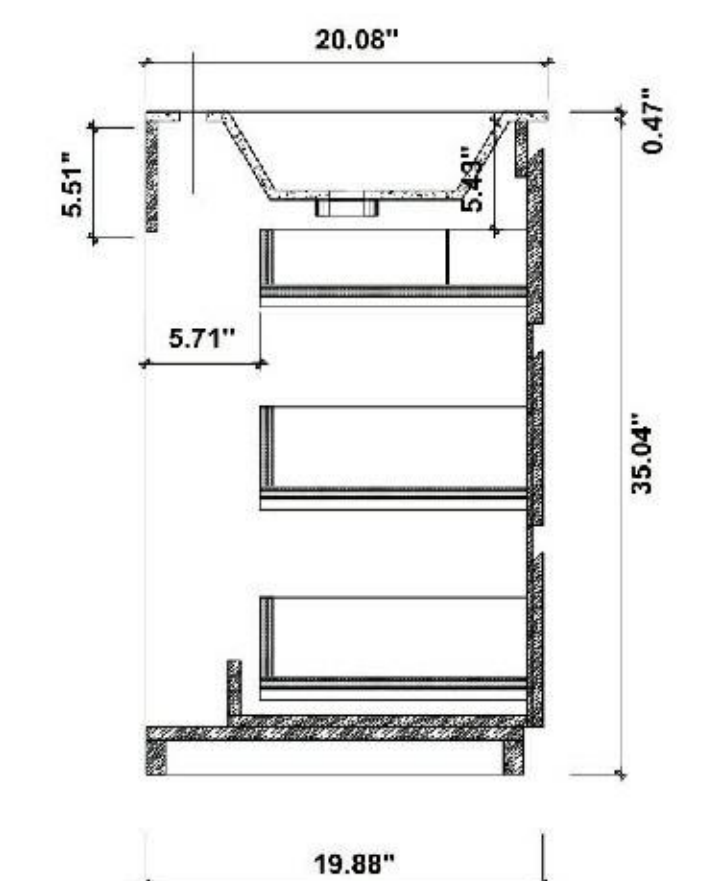

Rothenburg 72-inch:

- **Color Options:** Golden Oak / Charcoal
- **Countertop:** 2-Single faucet hole Premium Grade ATH Solid Surface (Matte Finish)
- **Vanity Base:** Multi-layer Engineering Wood
- **Sink:** Premium Grade ATH Solid Surface (Matte Finish)
- **Overall:** 9 Drawers
- **Dimensions:**
  - Cabinet: 71.97"W x 19.88"D x 35.04"H
  - Top mount sink: 72.20"W x 20.08"D x 0.47"H
  - Overall Dimensions: 72.20"W x 20.08"D x 35.51"H