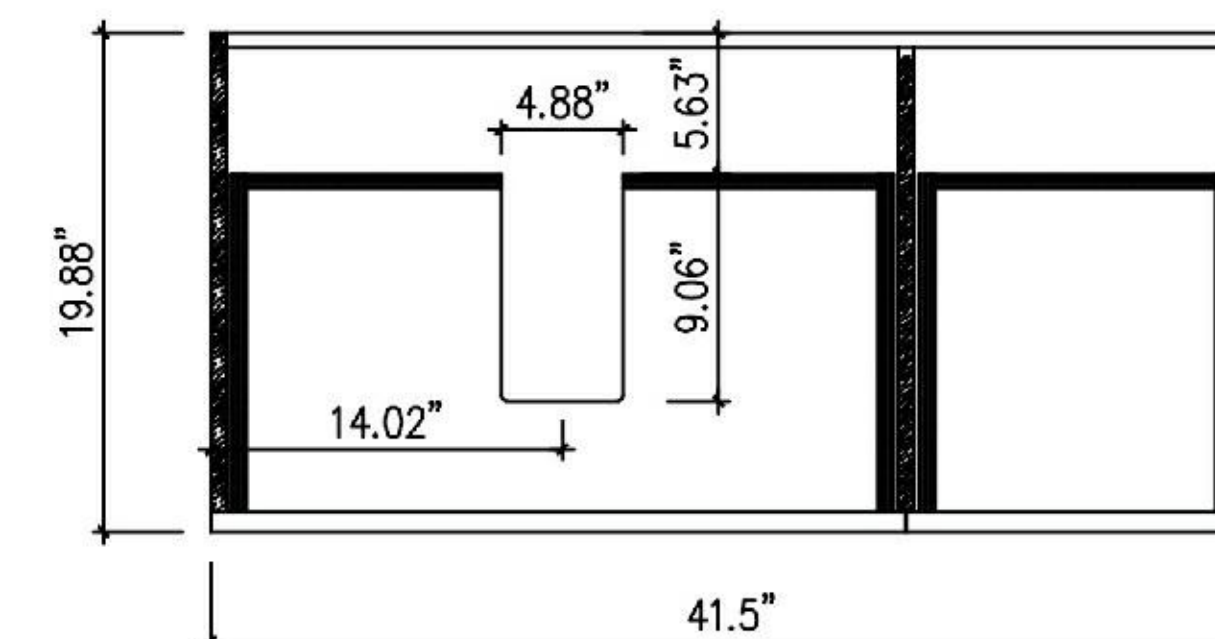

Cabinet: 41.5"W x 19.88"D x 35.04"H

Top mount sink: 41.73"W x 20.08"D x 0.79"H

Overall Dimensions: 41.73"W x 20.08"D x 35.83"H

FRONT ELEVATION

SIDE ELEVATION

DRAWER PLAN DETAIL

Rothenburg-42"

VANITY 42-INCH