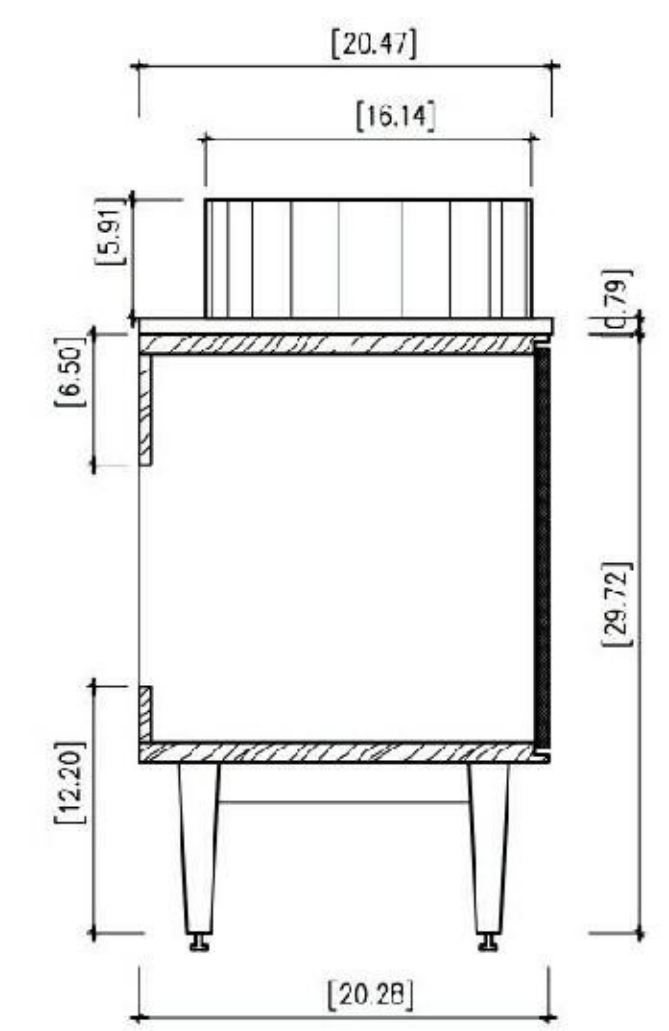

Cabinet: 57 7/8" W x 19 5/8" D x 17 3/4" H

Countertop: 58 1/4" W x 19 7/8" D x 3 7/8" H

Overall Dimensions: 58 1/4" W x 19 7/8" D x 21 5/8" H

MARFA-60 "

Portree 60-inch (Double-Sink; Freestanding)

Portree 60-inch:

Cabinet: 58.82"W x 20.28"D x 29.72"H

Countertop: 59.06"W x 20.47"D x 0.79"H

Sink (each): 13.98"W x 13.98"D x 5.91"H

Overall Dimensions: 59.06"W x 20.47"D x 36.42"H

FRONT ELEVATION

SIDE ELEVATION

DRAWER PLAN DETAIL

PORTREE-60"

Bibury 60-inch (Double-Sink; Freestanding)

Bibury 60-inch:

- **Colors Options:** Chestnut Oak / Whitewash Oak
- **Countertop:** 2-Single faucet hole premium Black Marquina Quartz
- **Vanity Base:** Multi-layer Engineering Wood
- **Sink:** Premium Black Marquina Quartz
- **Overall:** 2 Drawers with Open Shelves
- **Dimensions:**
 - Cabinet: 58.82"W x 20.28"D x 32.28"H
 - Top: 59.06"W x 20.47"D x 3.54"H
 - Overall Dimensions: 59.06"W x 20.47"D x 35.82"H