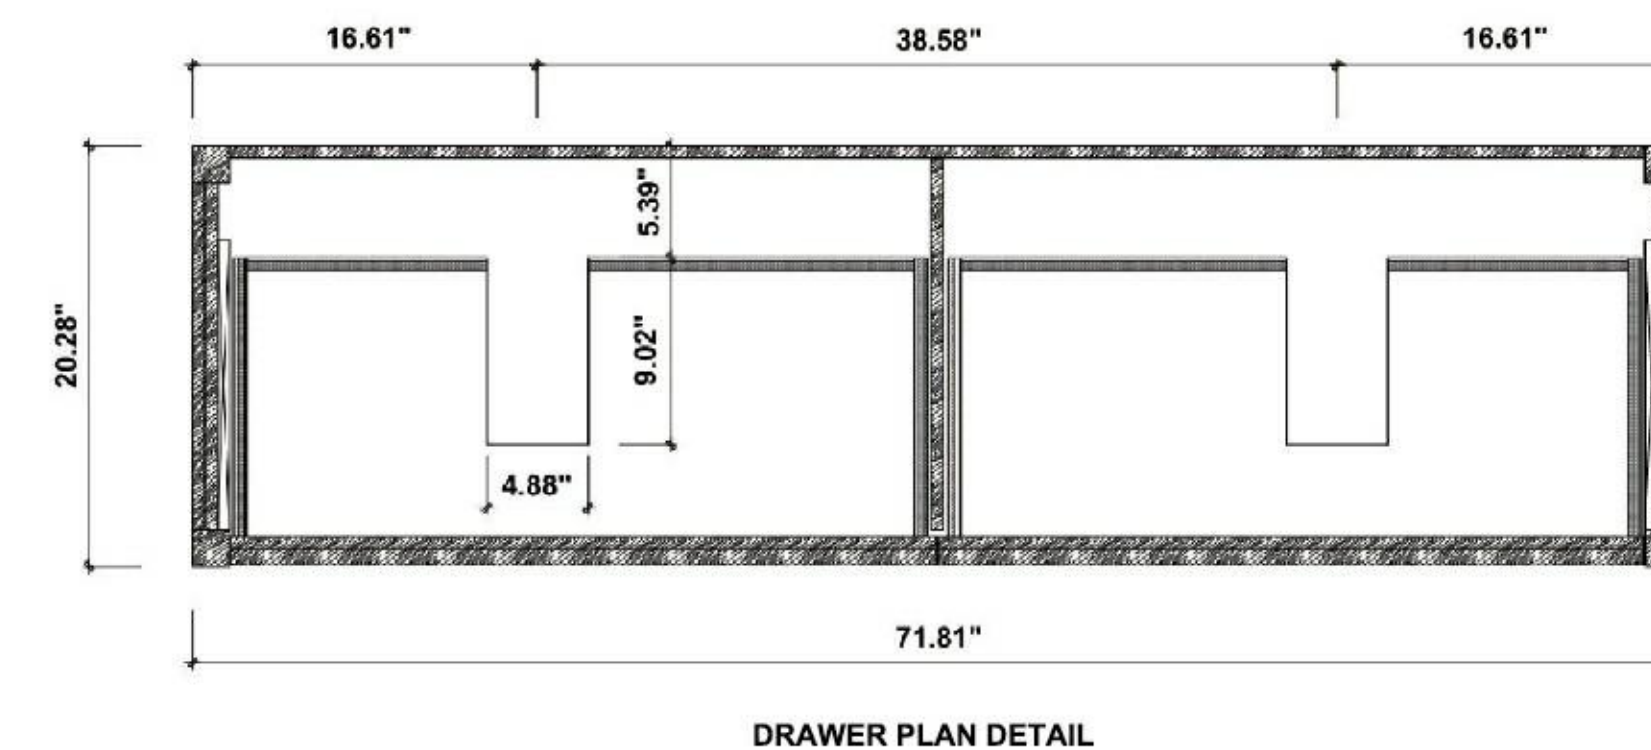

Bibury 72-inch:

- **Colors Options:** Chestnut Oak / Whitewash Oak
- **Countertop:** 2-Single faucet hole premium Black Marquina Quartz
- **Vanity Base:** Multi-layer Engineering Wood
- **Sink:** Premium Black Marquina Quartz
- **Overall:** 2 Drawers with Open Shelves
- **Dimensions:**

Cabinet: 71.81"W x 20.28"D x 32.28"H

Top: 72.05"W x 20.47"D x 3.54"H

Overall Dimensions: 72.05"W x 20.47"D x 35.82"H