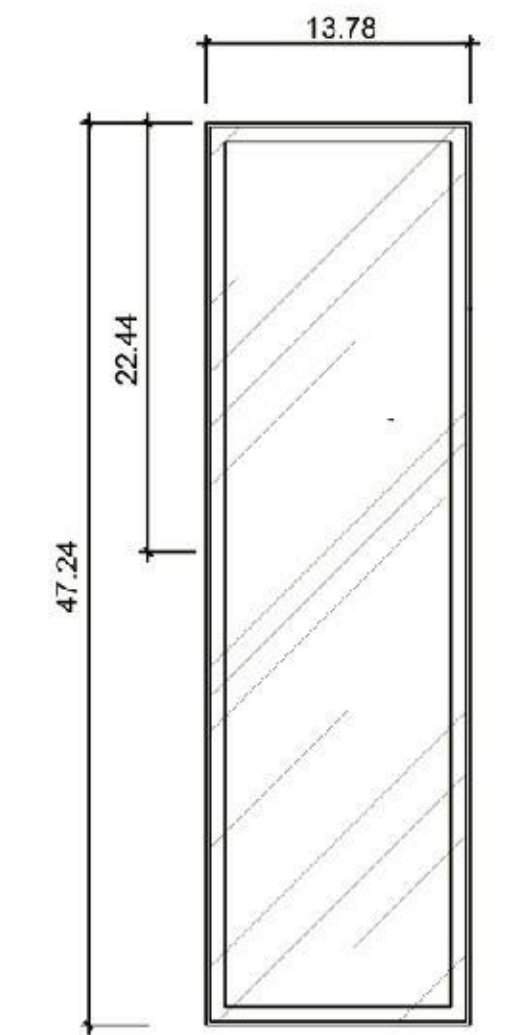

SIDE CABINET

FRONT ELEVATION