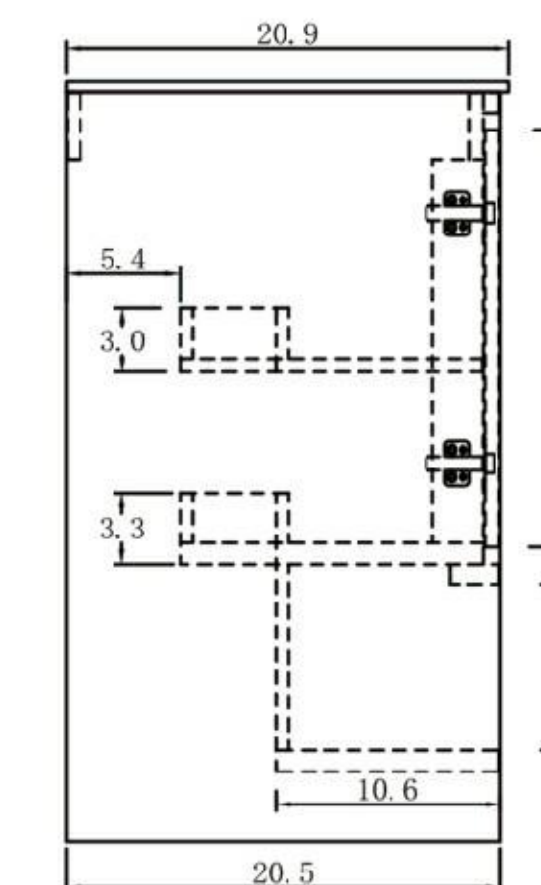

FRONT VIEW

SIDE VIEW

TOP VIEW

Nara 30"

Lyon 30-inch

(Single-Sink; Freestanding)

Lyon 30-inch:

- **Color Options:** Black of Night + Maple / Beige + Walnut
- **Countertop:** 1-Single faucet hole Premium White Sintered Stone / 1-Single faucet hole Premium Black Sintered Stone
- **Vanity Base:** Multi-layer Engineering Wood
- **Sink:** Ceramic
- **Overall:** 2 Doors with Open Shelves
- **Dimensions:**
 - Cabinet: 29.1"W x 20.5"D x 35.4"H
 - Top: 29.5"W x 20.9"D x 0.5"H
 - Overall Dimensions: 29.5"W x 20.9"D x 35.9"H