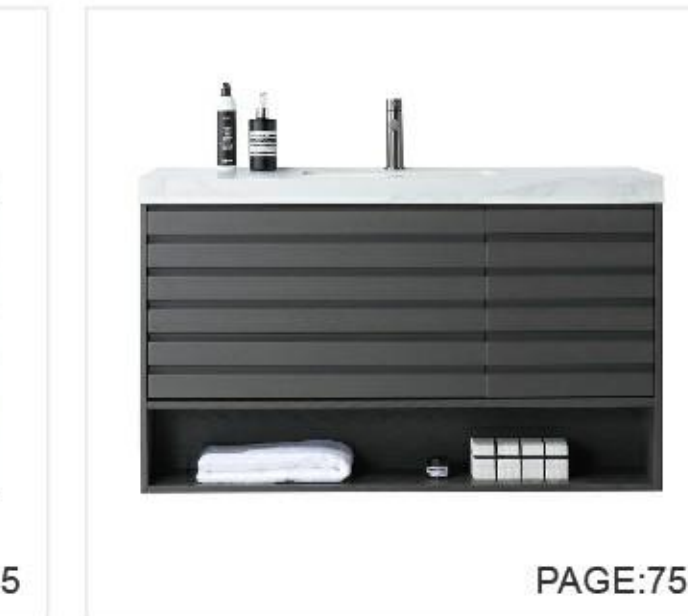

▼ 48-INCH PECAN OAK / CHARCOAL WITH BLACK TOP / WHITE TOP

PAGE:75

PAGE:75

PAGE:75

PAGE:75

▼ 60-INCH PECAN OAK / CHARCOAL WITH BLACK TOP / WHITE TOP

PAGE:41

PAGE:41