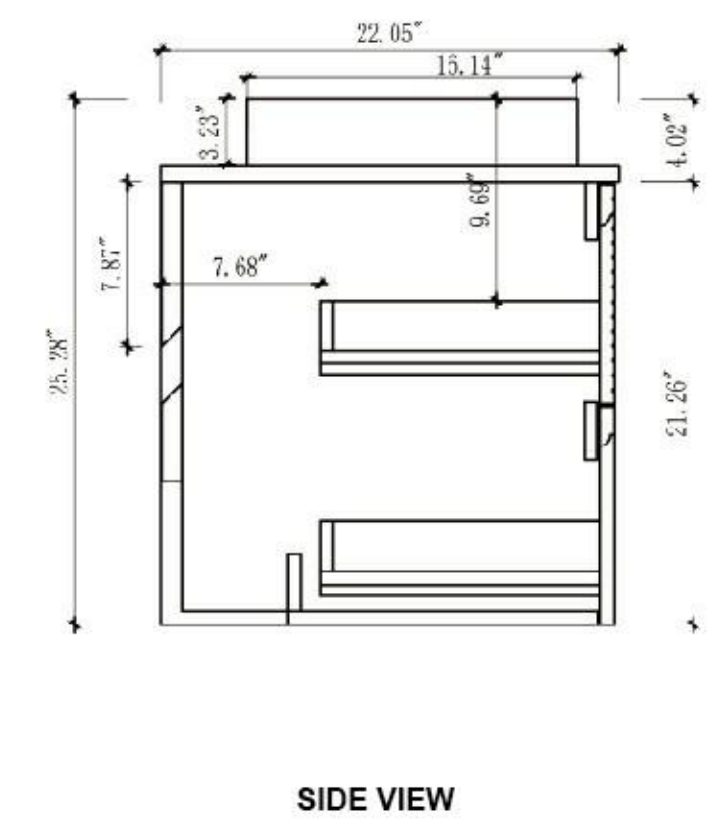

Cabinet: 70.63" W x 20.28" D x 20.47" H

Top: 70.87" W x 20.47" D x 0.79" H

Sink (each): 19.29" W x 15.55" D x 5.91" H

Overall Dimensions: 70.87" W x 20.47" D x 27.17" H

SINTRA-72"

Manarola 72-inch

(Double-Sink; Wall Mount; Open Shelves)

Cabinet: 58.74"W x 21.54"D x 25.98"H

Top: 59.06"W x 21.65"D x 2.36"H

Overall Dimensions: 59.06"W x 21.65"D x 28.35"H

FRONT VIEW

SIDE VIEW

TOP VIEW

Matera 60"

VANITY 60-INCH

Cabinet: 58.74"W x 21.85"D x 21.26"H

Top: 59.06"W x 22.05"D x 0.79"H

Sink: 23.23"W x 16.14"D x 3.23"H

Overall Dimensions: 59.06"W x 22.05"D x 25.28"H

Orsa 60"

VANITY 60-INCH

Nara 60-inch

(Double-Sink; Freestanding)