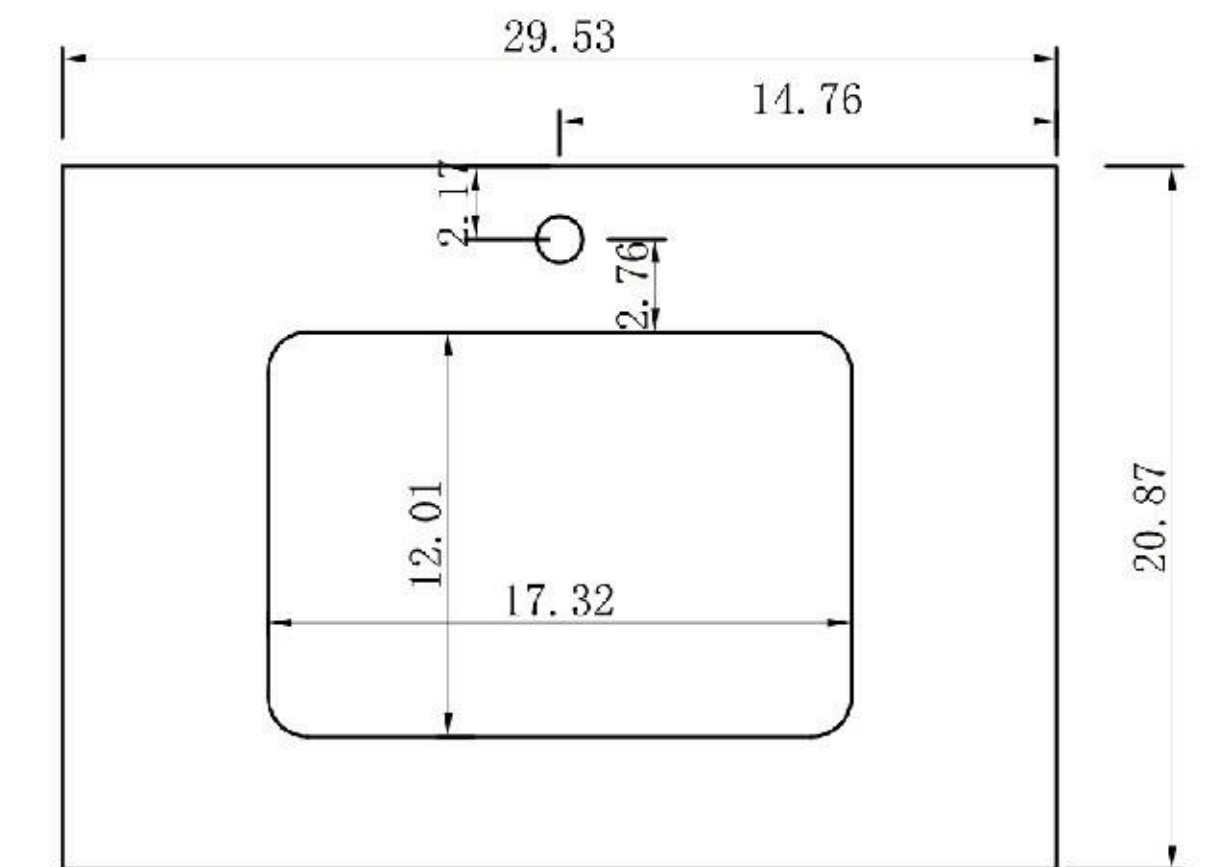

SIDE ELEVATION