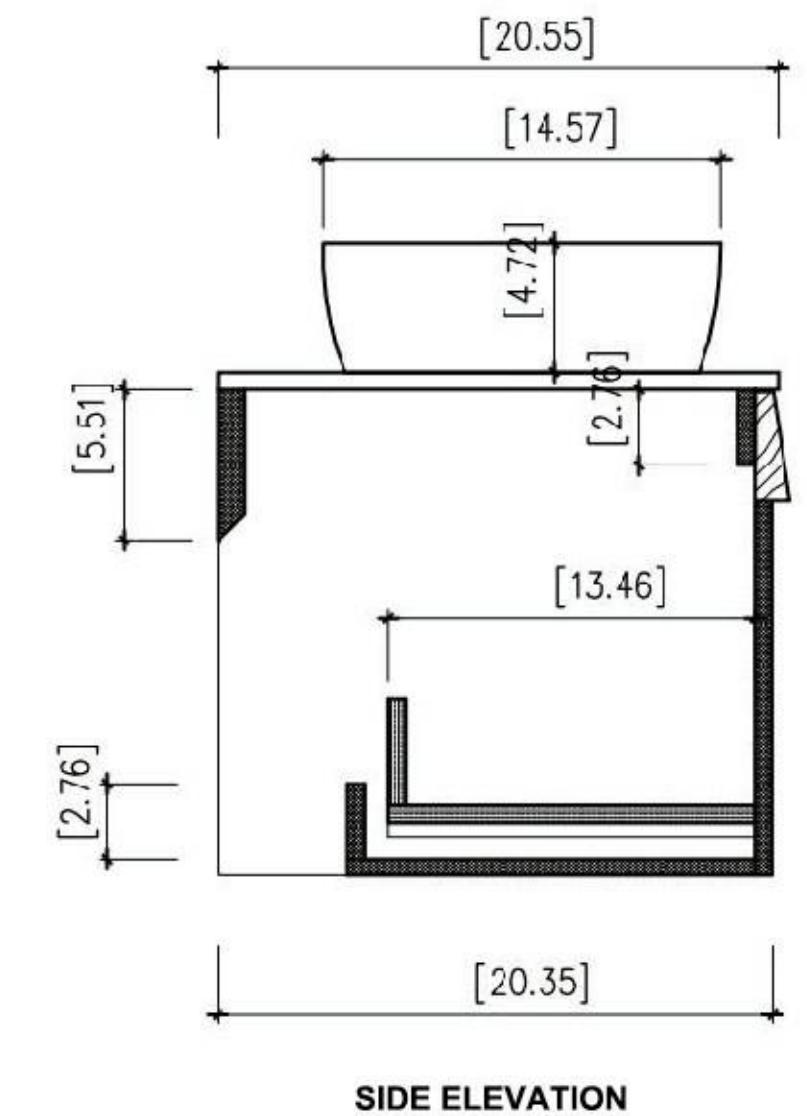

Cabinet: 29 5/9" W x 20 4/9" D x 17 5/7" H

Countertop: 29 5/9" W x 20 4/9" D x 4/5" H

Sink: 19 2/3" W x 14 4/7" D x 4 5/7" H

Overall Dimensions: 29 5/9" W x 20 4/9" D x 23 2/9" H

Ronda-30"

Portree 30-inch (Single-Sink; Freestanding)