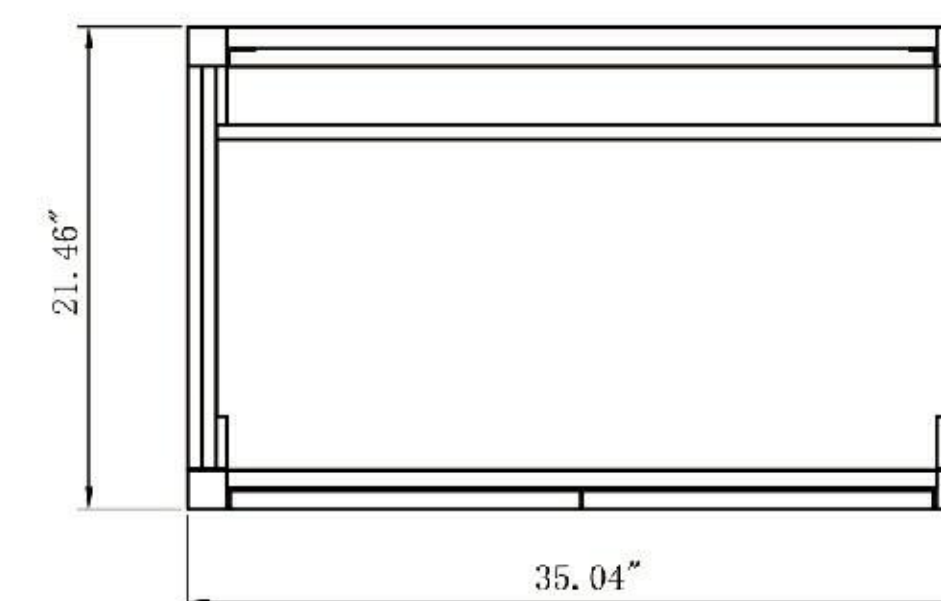

Cabinet: 35.04"W x 21.5"D x 33.1"H

Top: 35.43"W x 21.7"D x 2.4"H

Overall Dimensions: 35.43"W x 21.7"D x 35.4"H

FRONT ELEVATION

SIDE ELEVATION

DRAWER PLAN DETAIL

Winchester 36"

VANITY 36-INCH