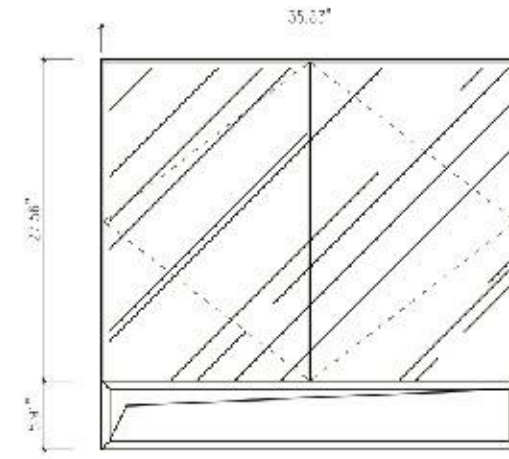

FRONT ELEVATION