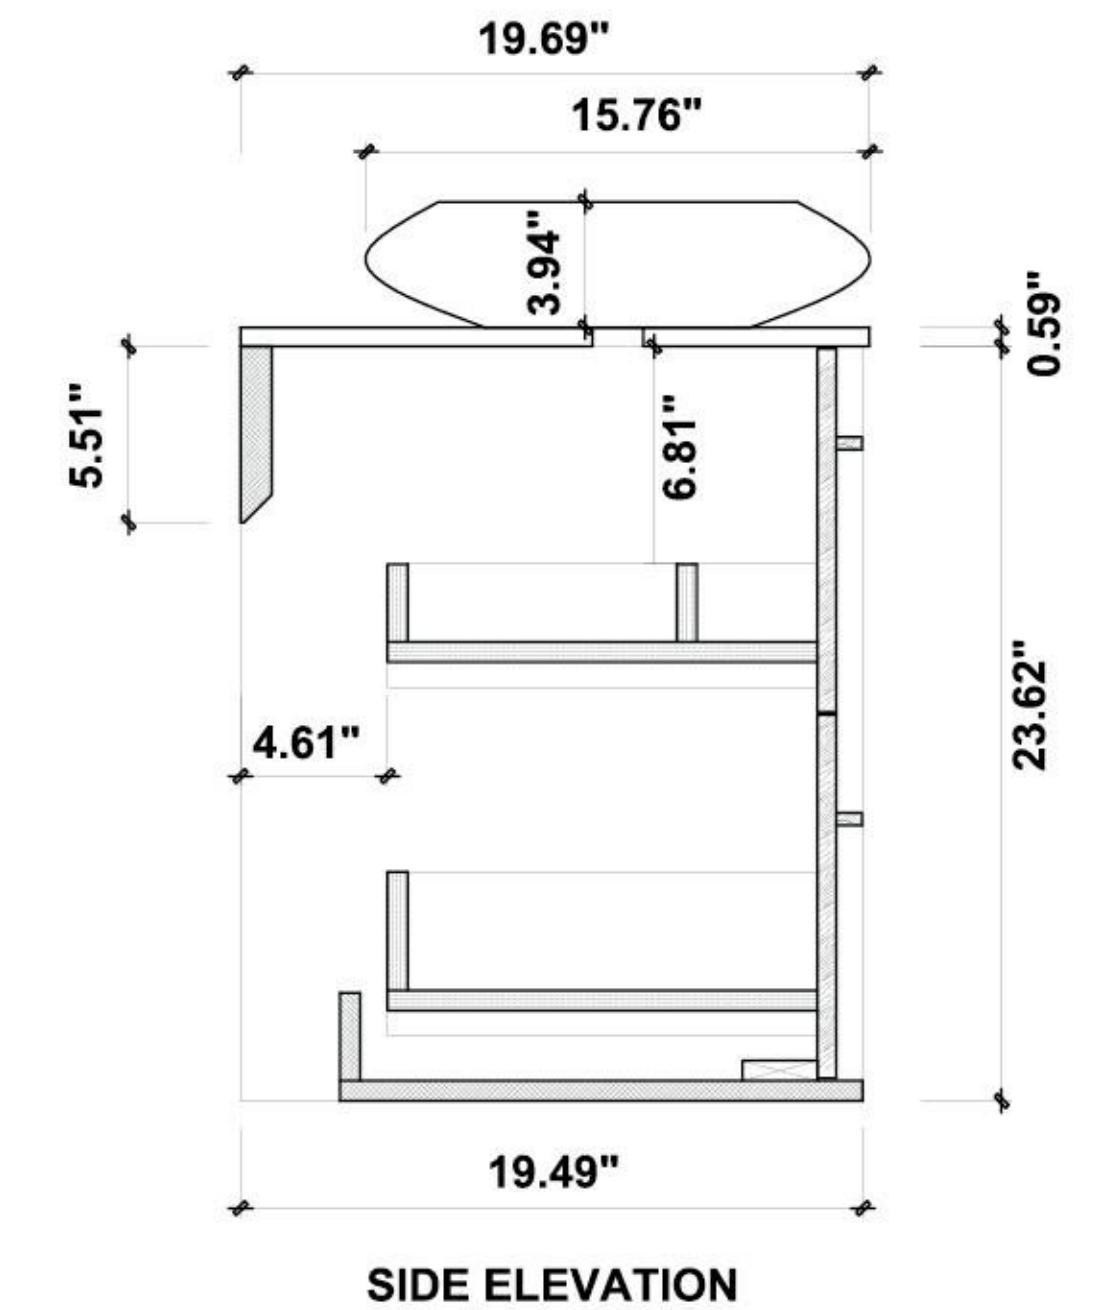

Goreme 30-inch:

- **Color Option:** Smoke Oak Gray
- **Countertop:** 1-Single faucet hole Premium Grade ATH Solid Surface (Matte Finish)
- **Vanity Base:** Multi-layer Engineering Wood
- **Sink:** Premium Grade ATH Solid Surface (Matte Finish)
- **Overall:** 2 Drawers
- **Dimensions:**

Cabinet: 29.29"W x 19.49"D x 23.62"H

Top: 29.53"W x 19.69"D x 0.59"H

Sink: 23.63"W x 15.76"D x 3.94"H

Overall Dimensions: 29.53"W x 19.69"D x 28.15"H