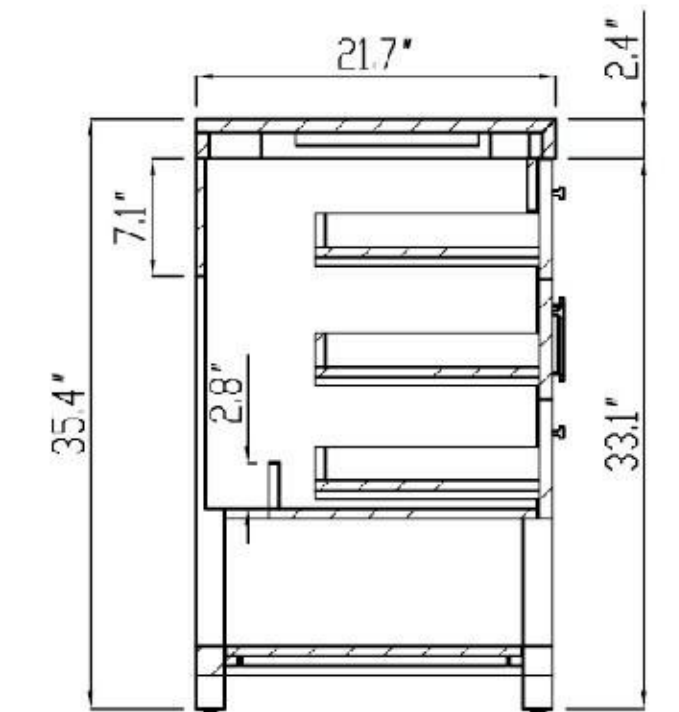

Cabinet: 58.7"W x 21.5"D x 33.1"H

Top: 59.1"W x 21.7"D x 2.4"H

Overall Dimensions: 59.1"W x 21.7"D x 35.4"H

FRONT ELEVATION

SIDE ELEVATION

DRAWER PLAN DETAIL

Winchester 60"

Ocala 60-inch