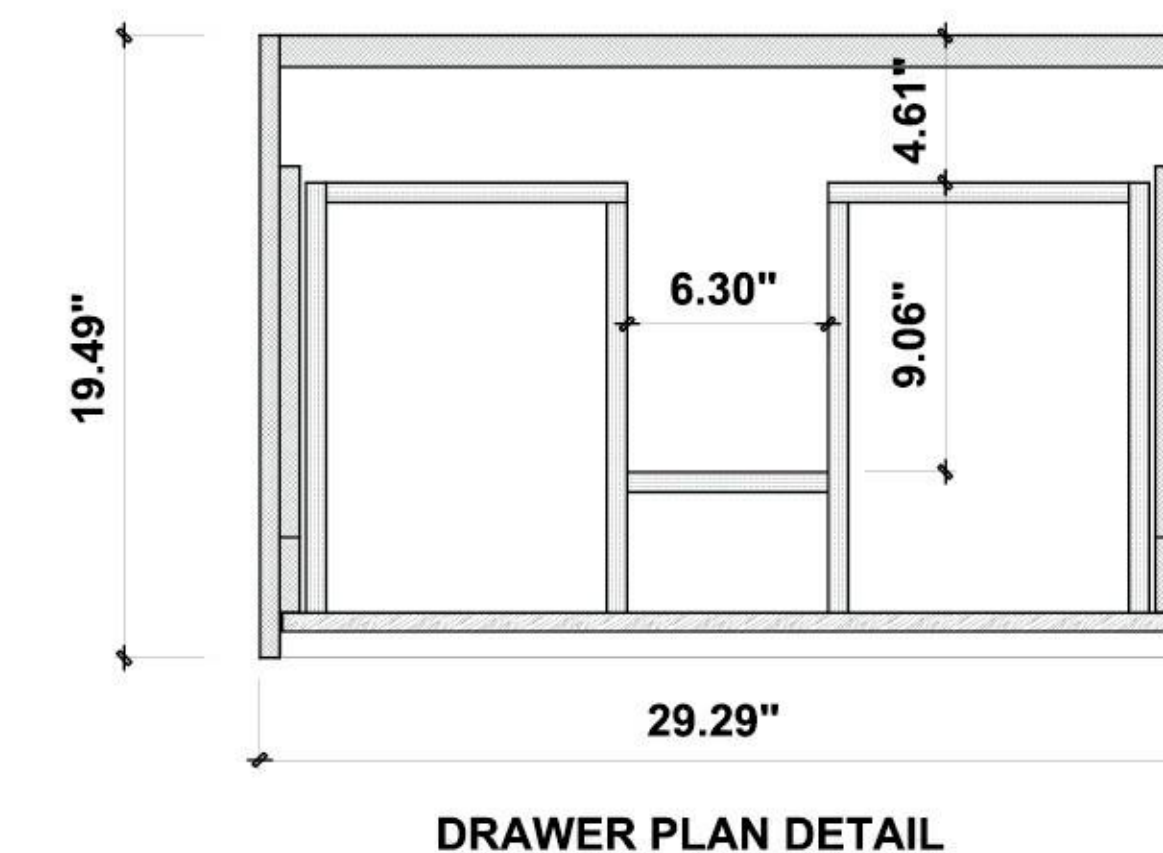

Goreme 30-inch:

- **Color Option:** Smoke Oak Gray
- **Countertop:** 1-Single faucet hole Premium Grade ATH Solid Surface (Matte Finish)
- **Vanity Base:** Multi-layer Engineering Wood
- **Sink:** Premium Grade ATH Solid Surface (Matte Finish)
- **Overall:** 2 Drawers
- **Dimensions:**

Cabinet: 29.29"W x 19.49"D x 23.62"H

Top: 29.53"W x 19.69"D x 0.59"H

Sink: 23.63"W x 15.76"D x 3.94"H

Overall Dimensions: 29.53"W x 19.69"D x 28.15"H