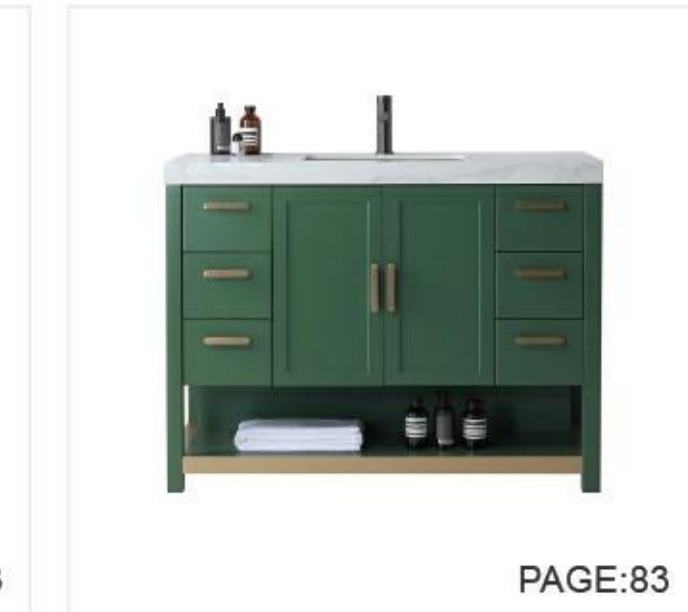

▼ 48-INCH PINE MIST + GOLD METAL / WALNUT + BLACK METAL

I WINCHESTER

▼ 36-INCH PECAN OAK / FOREST GREEN WITH BLACK TOP / WHITE TOP

▼ 48-INCH PECAN OAK / FOREST GREEN WITH BLACK TOP / WHITE TOP

▼ 60-INCH PECAN OAK / FOREST GREEN WITH BLACK TOP / WHITE TOP