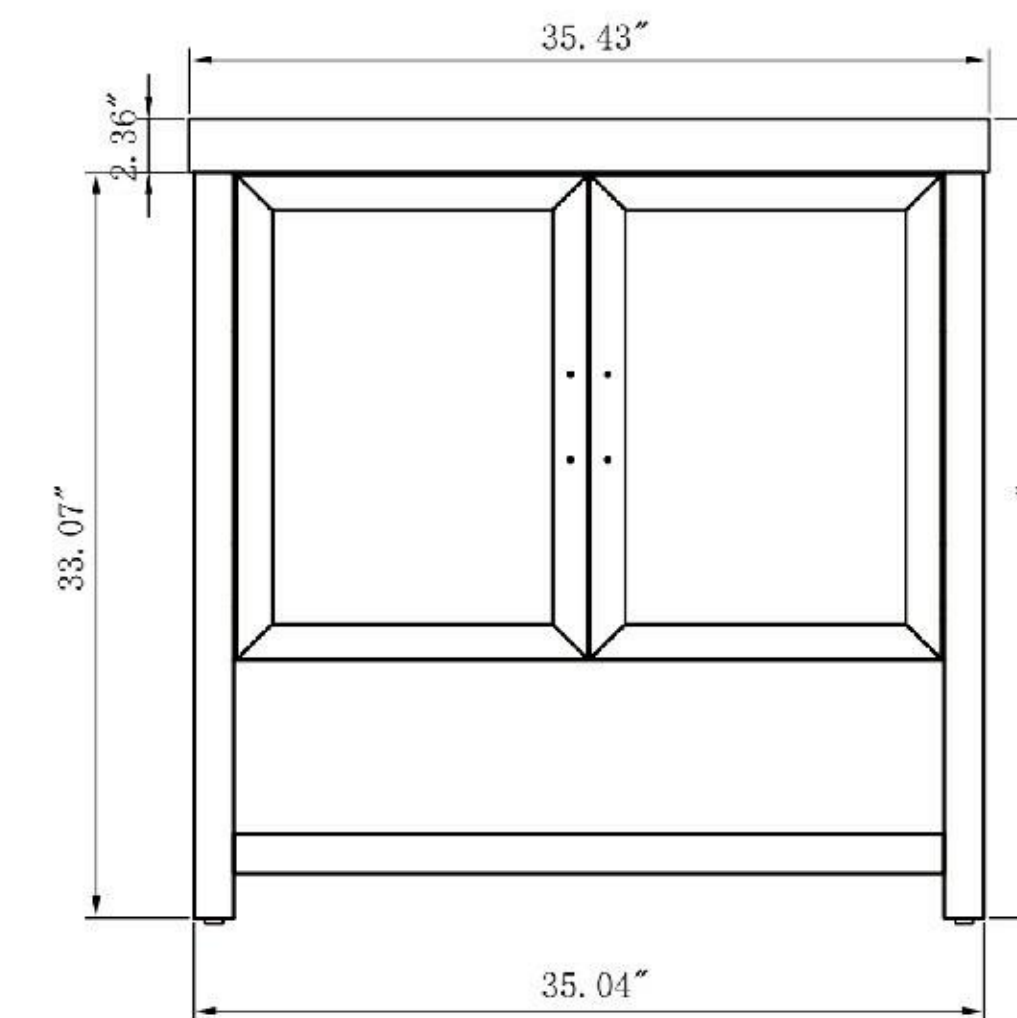

FRONT ELEVATION