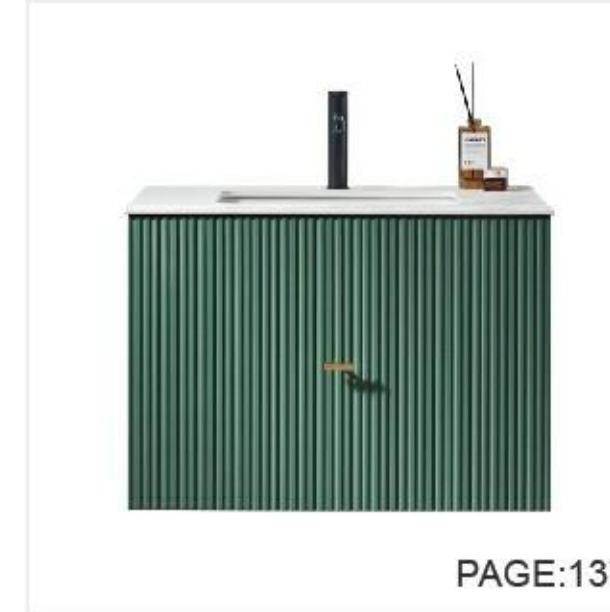

PAGE:95

PAGE:95

▼ 55-INCH DARK WALNUT / CHARCOAL

PAGE:69

PAGE:69

I BARCELONA

▼ 30-INCH FOREST GREEN / DARK BLUE WITH WHITE TOP / BLACK TOP

PAGE:137