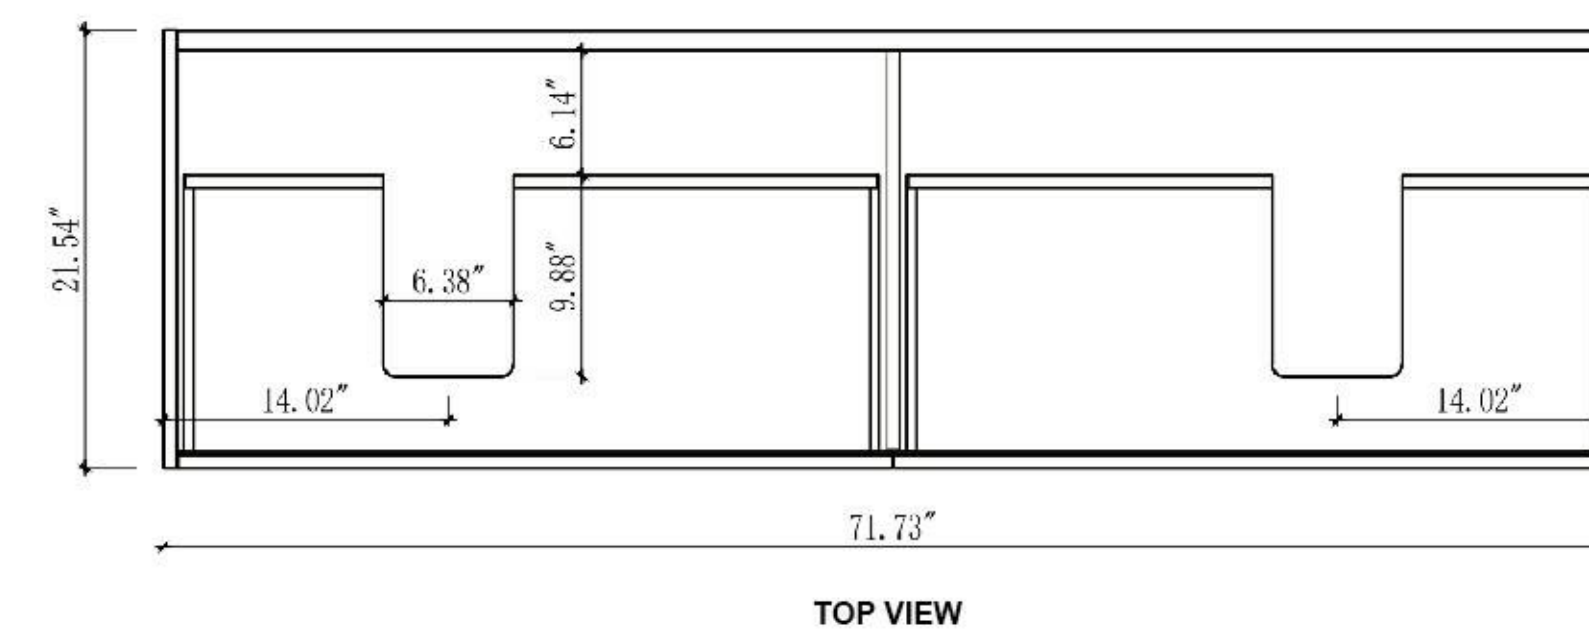

Matera 72-inch:

- **Color Options:** Pecan Oak / Charcoal
- **Countertop Options:** 2-Single faucet hole Premium Black Marquina Quartz / 2-Single faucet hole Premium White Sintered Stone
- **Vanity Base:** Multi-layer Engineering Wood
- **Sink:** Ceramic
- **Overall:** 2 Drawers
- **Dimensions:**
  - Cabinet: 71.73"W x 21.54"D x 25.98"H
  - Top: 72.05"W x 21.65"D x 2.36"H
  - Overall Dimensions: 72.05"W x 21.65"D x 28.35"H