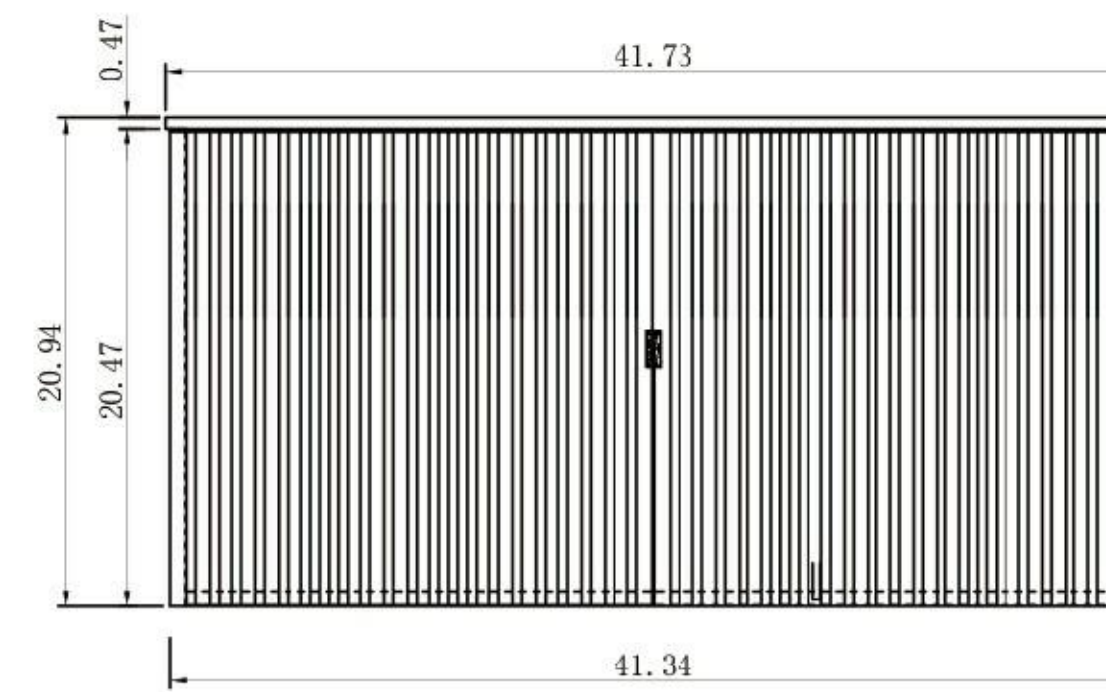

Barcelona 42-inch:

- **Color Options:** Forest Green / Dark Blue
- **Countertop:** 1-Single faucet hole Premium White Sintered Stone / 1-Single faucet hole Premium Black Sintered Stone
- **Vanity Base:** Multi-layer Engineering Wood
- **Sink:** Ceramic
- **Overall:** 1 Drawer with 1 Inner Drawer
- **Dimensions:**
  - Cabinet: 41.34"W x 20.47"D x 20.47"H
  - Top: 41.73"W x 20.87"D x 0.47"H
  - Overall Dimensions: 41.73"W x 20.87"D x 20.94"H

FRONT ELEVATION