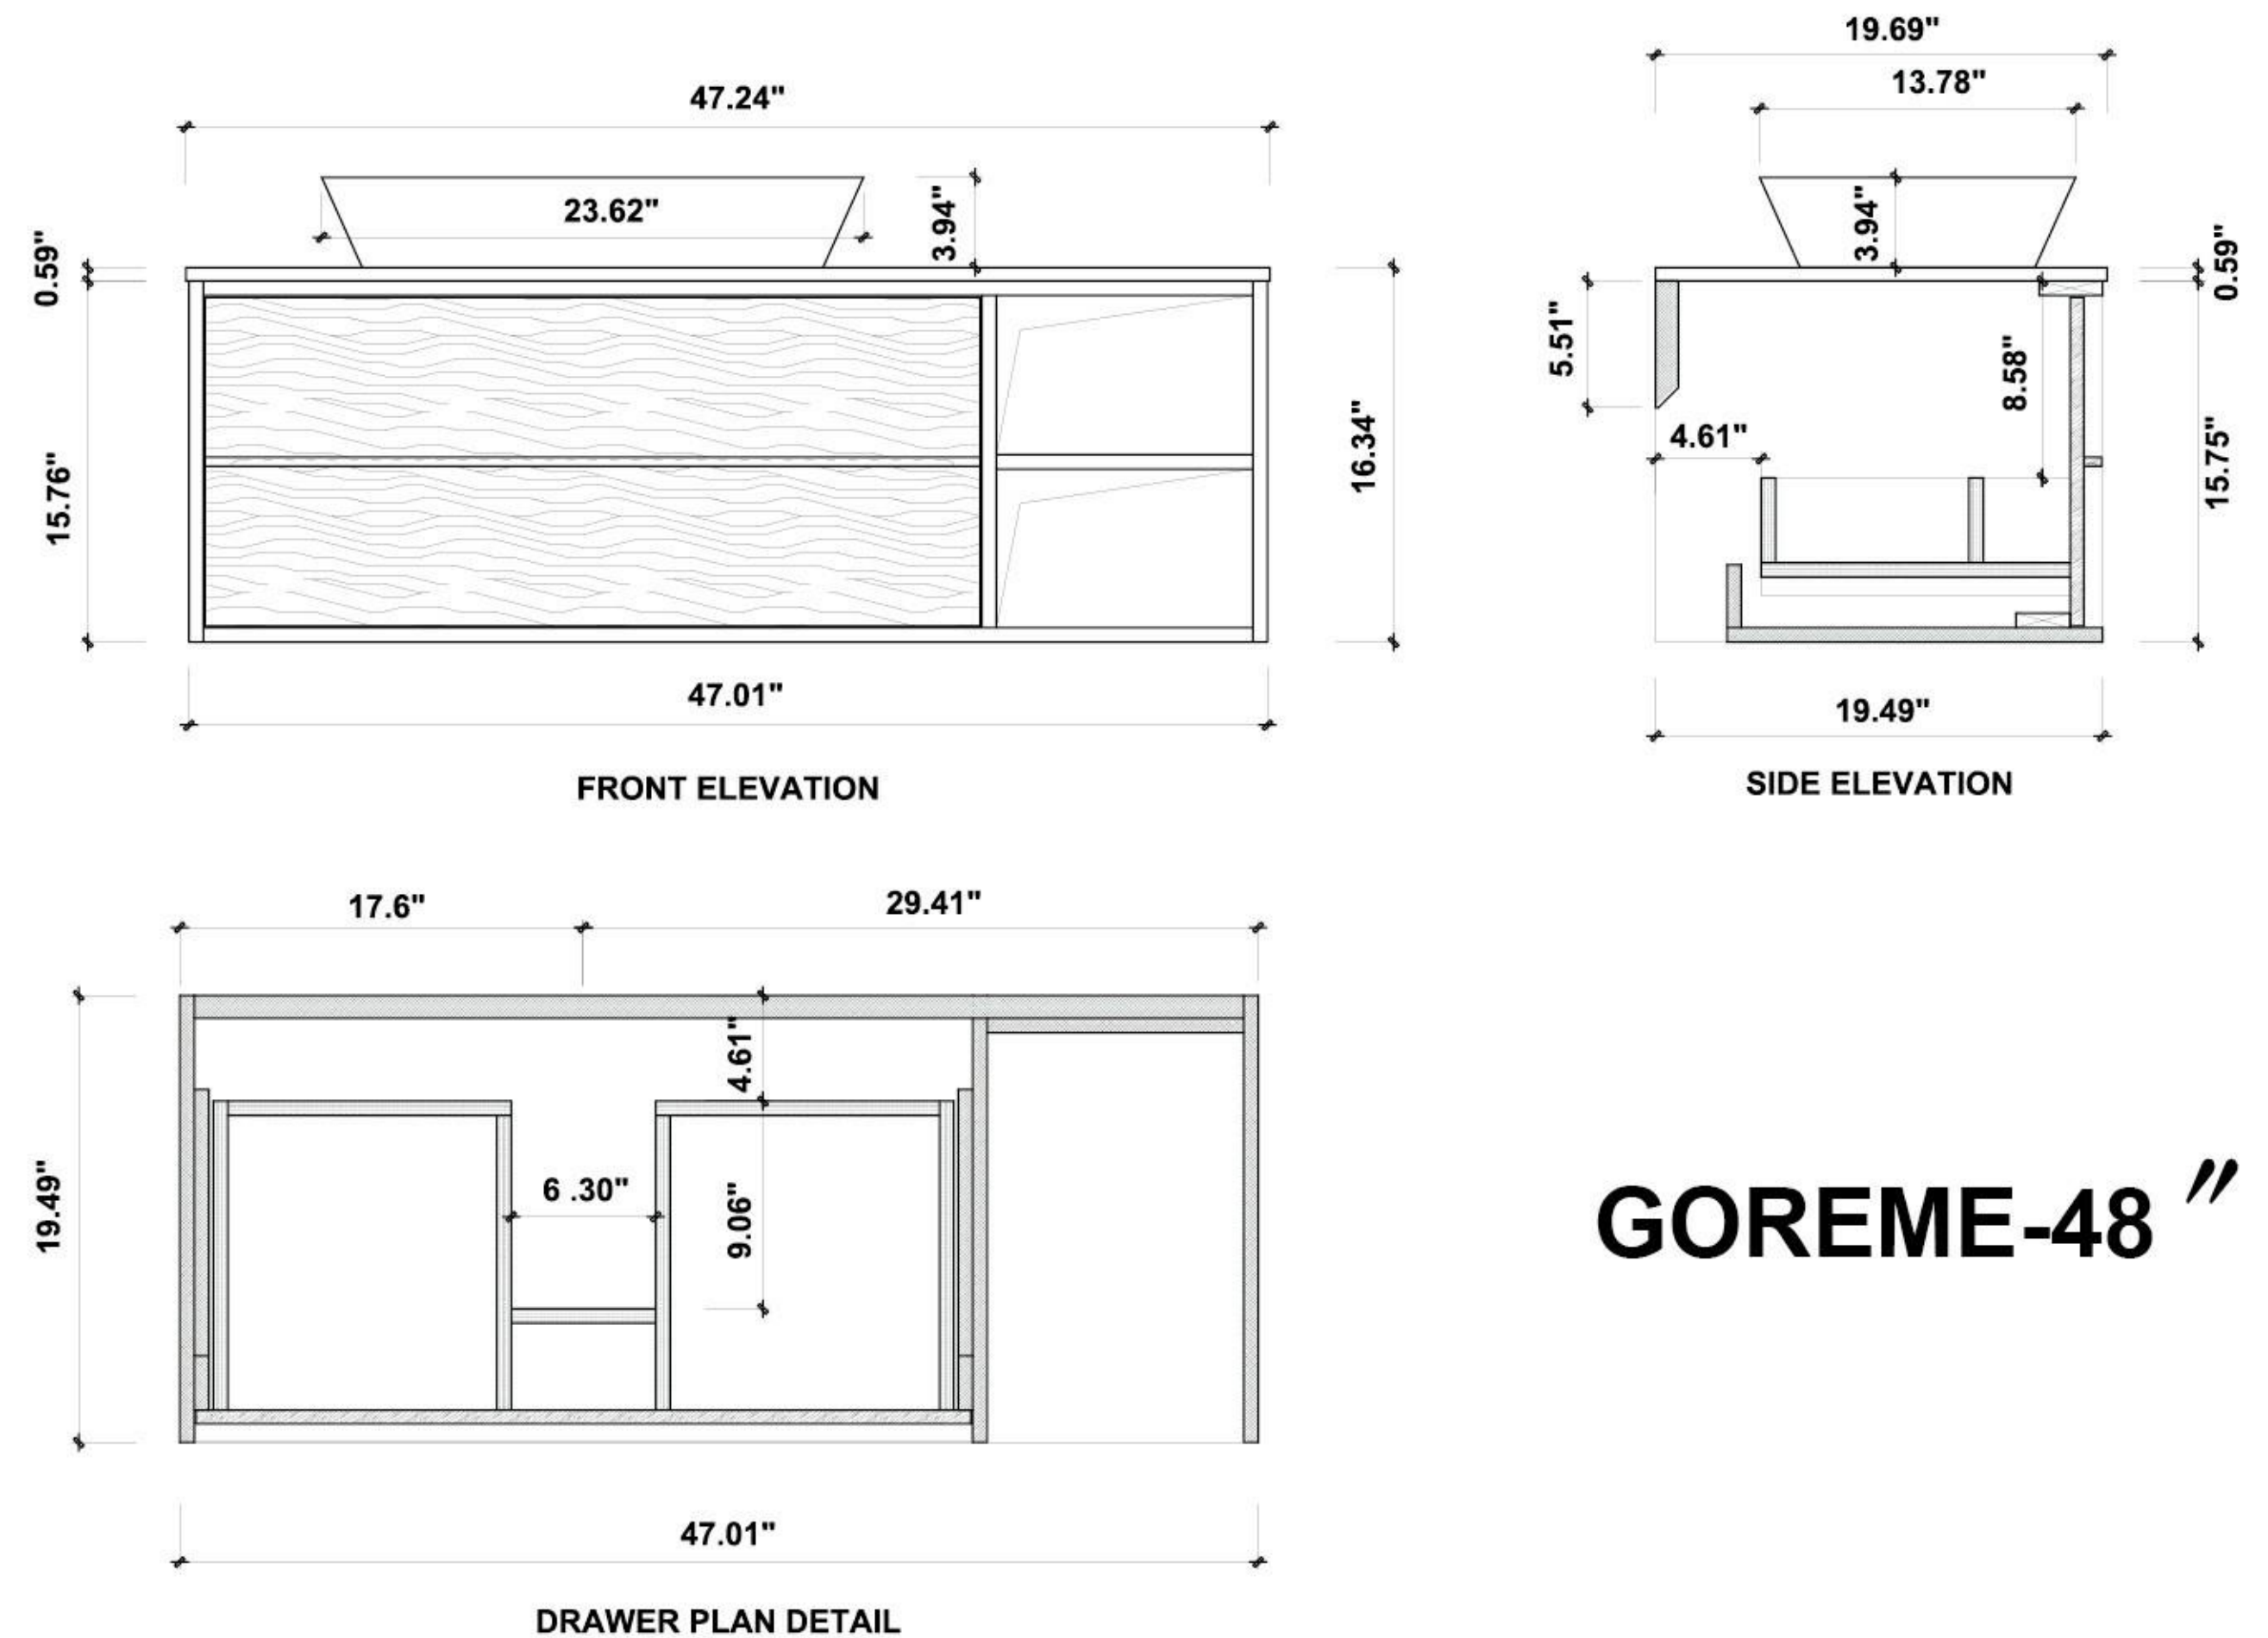

Goreme 48-inch:

- **Color Options:** Walnut + Dark Gray / Walnut + Matte White
- **Countertop:** 1-Single faucet hole Premium Grade ATH Solid Surface (Matte Finish)
- **Vanity Base:** Multi-layer Engineering Wood
- **Sink:** Premium Grade ATH Solid Surface (Matte Finish)
- **Overall:** 1 Drawer with Open Shelves
- **Dimensions:**

Cabinet: 47.01" W x 19.49" D x 15.75" H

Top: 47.24" W x 19.69" D x 0.59" H

Sink: 23.62" W x 13.78" D x 3.94" H

Overall Dimensions: 47.24" W x 19.69" D x 20.28" H