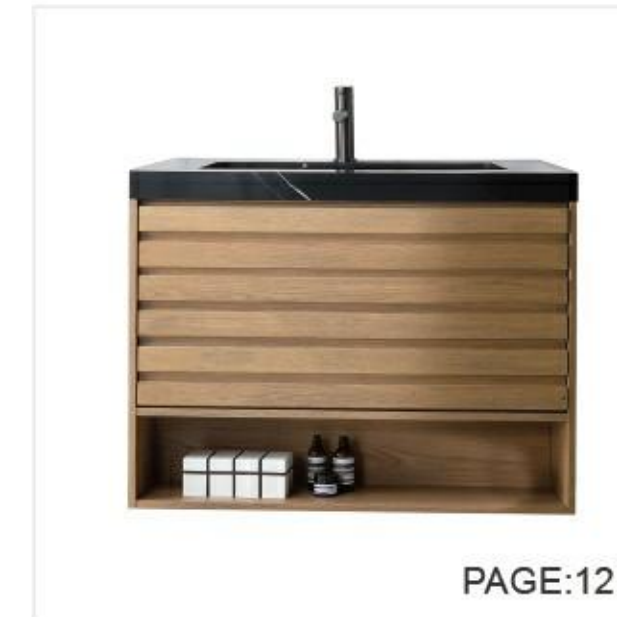

I MATERA

▼ 36-INCH PECAN OAK / CHARCOAL WITH BLACK TOP / WHITE TOP

PAGE:121