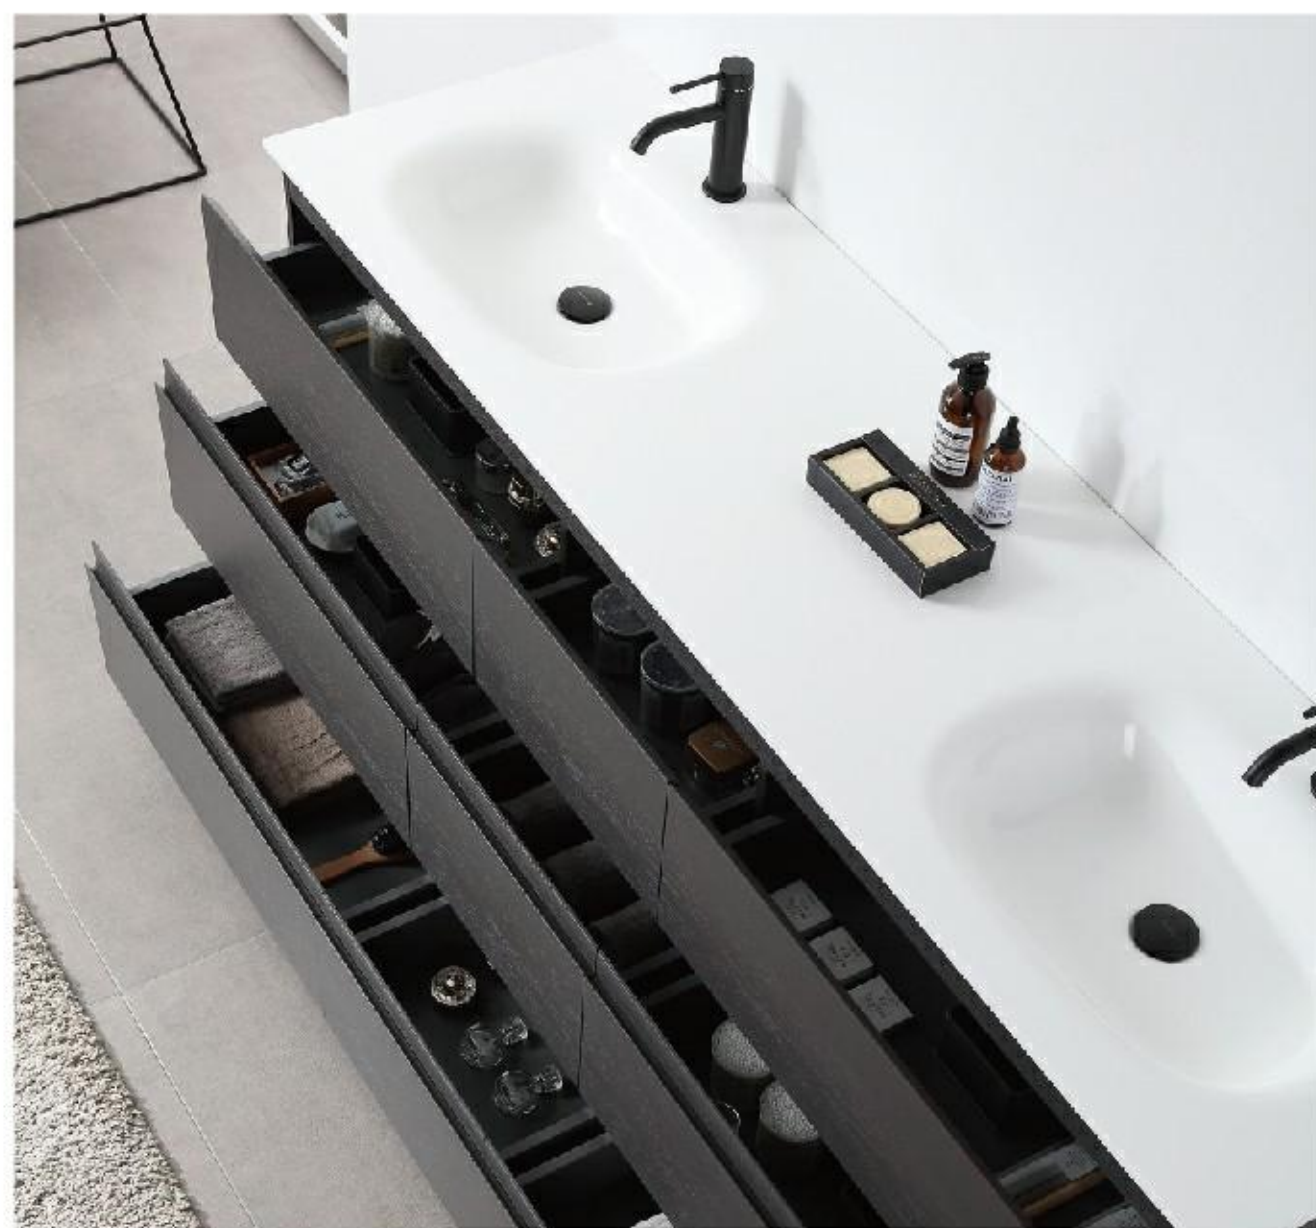

MARFA-72"

Portree 72-inch

(Double-Sink; Freestanding)

Portree 72-inch:

- **Color Options:** Walnut / Whitewash Oak
- **Countertop:** 2-Single faucet hole Premium Pure White Quartz
- **Vanity Base:** Multi-layer Engineering Wood
- **Sink:** Ceramic
- **Overall:** 2 Door and 2 Drawers
- **Dimensions:**

Cabinet: 71.81"W x 20.28"D x 29.72"H
 Countertop: 72.05"W x 20.47"D x 0.79"H
 Sink (each): 16.14"W x 16.14"D x 5.91"H
 Overall Dimensions: 72.05"W x 20.47"D x 36.42"H

PORTREE-72"

Rothenburg 72-inch

(Double-Sink; Freestanding)