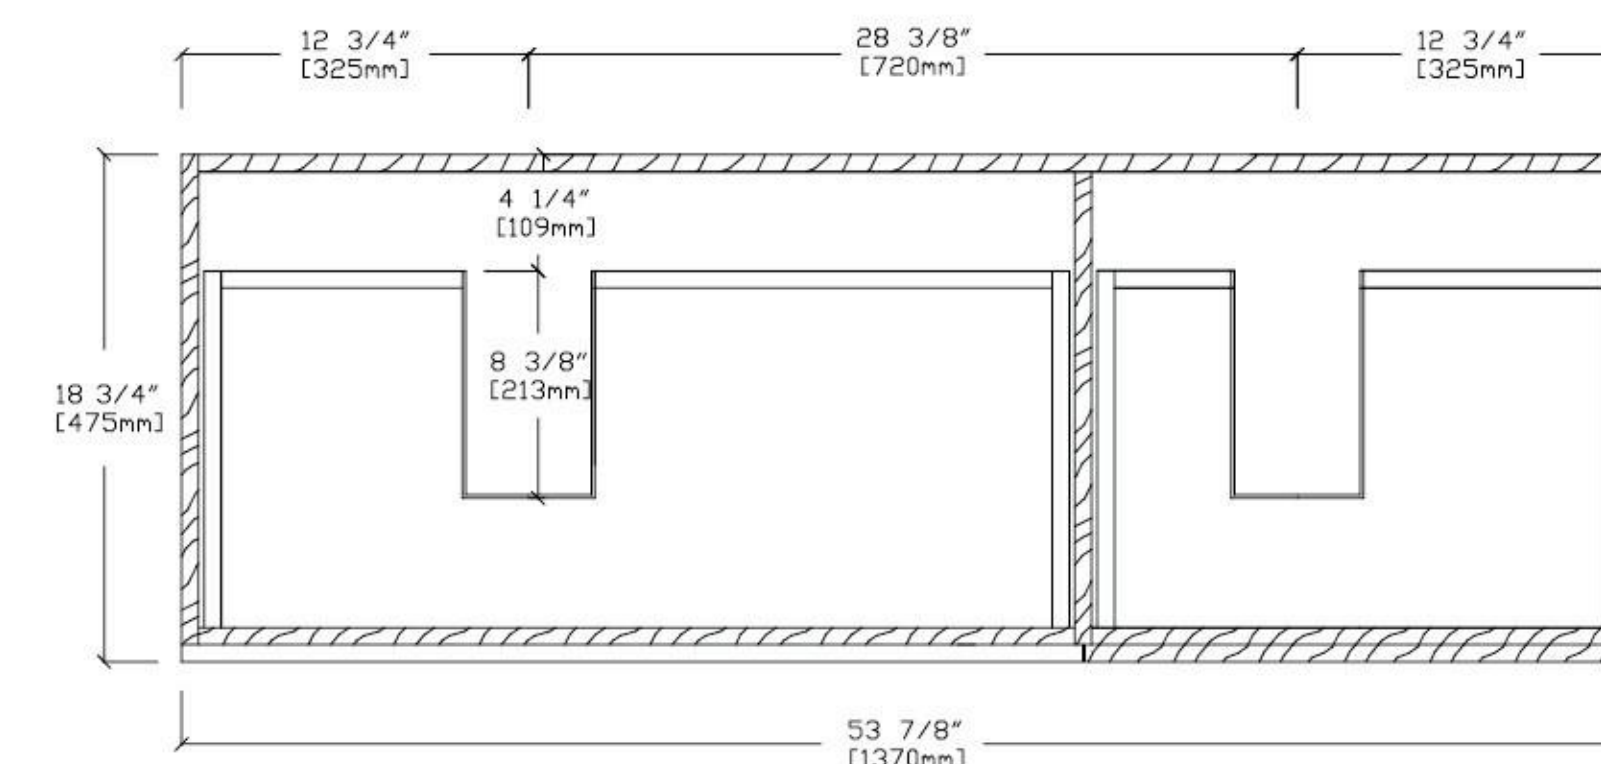

SINTRA-55"

Lugano 55-inch

(Double-Sink; Wall Mount)

Lugano 55-inch:

- **Color Option:** Matte Black Glass + Maple
- **Countertop:** 2-Single faucet hole Premium Grade Acrylic Solid Surface (Gloss Finish)
- **Vanity Base:** Multi-layer Engineering Wood
- **Sink:** Premium Grade Acrylic Solid Surface (Gloss Finish)
- **Overall:** 2 Drawers
- **Dimensions:**
 - Cabinet: 53 7/8" W x 18 3/4" D x 15 3/4" H
 - Countertop: 54 3/4" W x 18 7/8" D x 3 7/8" H
 - Overall Dimensions: 54 3/4" W x 18 7/8" D x 19 5/8" H