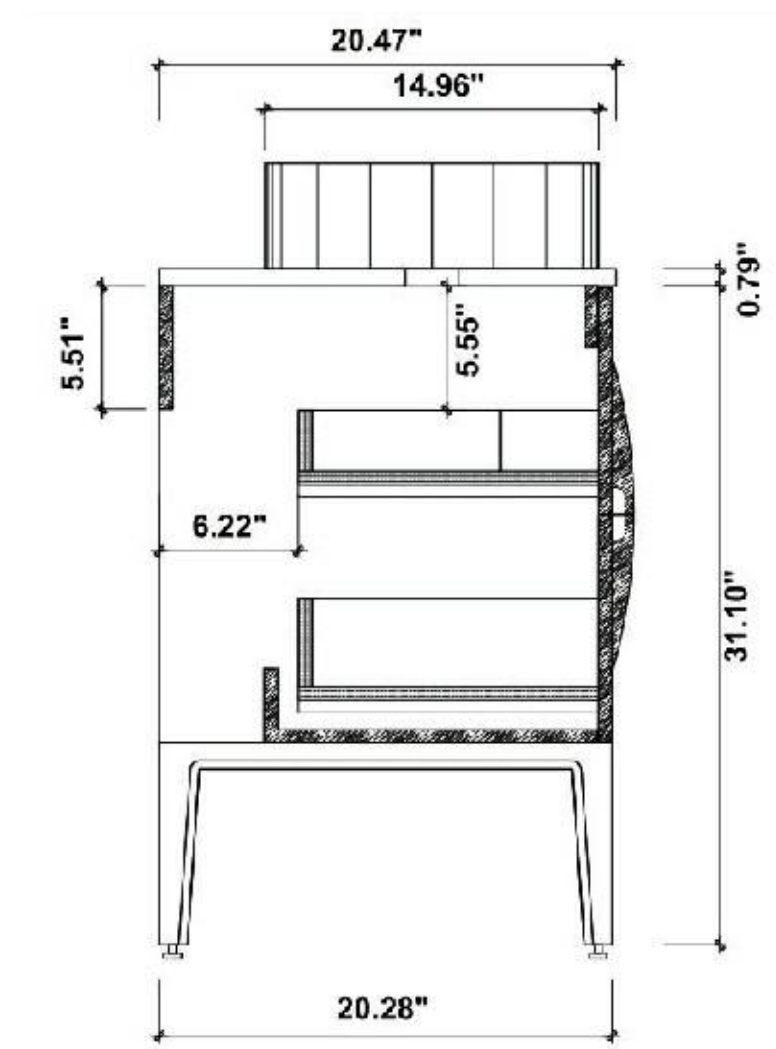

SIDE ELEVATION