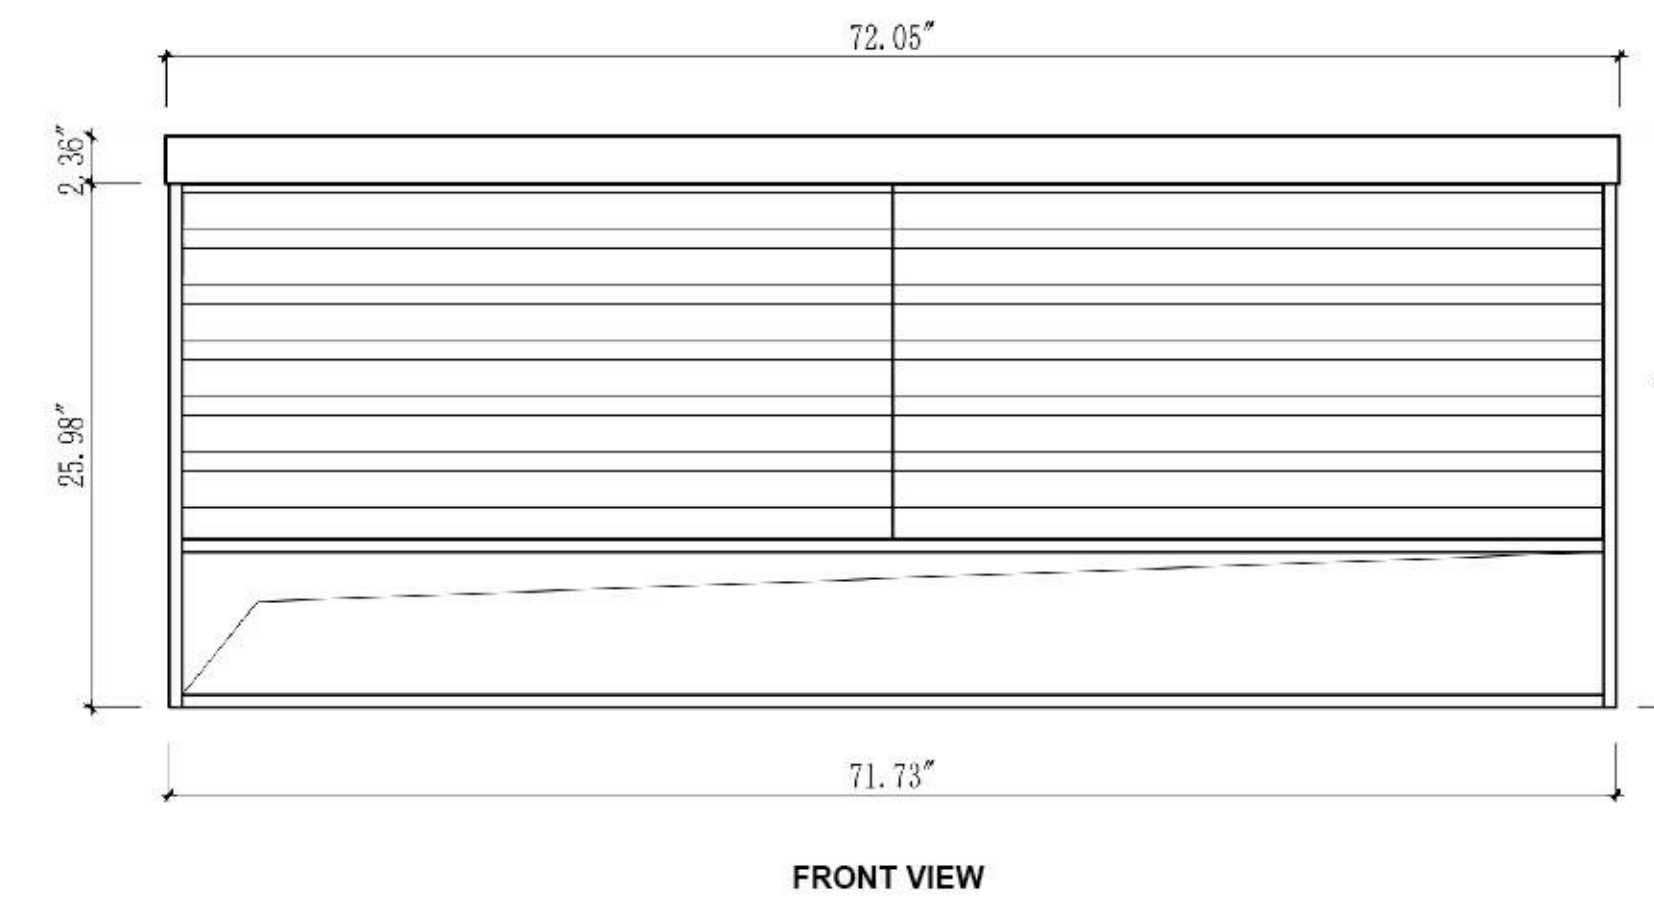

Matera 72-inch:

- **Color Options:** Pecan Oak / Charcoal
- **Countertop Options:** 2-Single faucet hole Premium Black Marquina Quartz / 2-Single faucet hole Premium White Sintered Stone
- **Vanity Base:** Multi-layer Engineering Wood
- **Sink:** Ceramic
- **Overall:** 2 Drawers
- **Dimensions:**
  - Cabinet: 71.73"W x 21.54"D x 25.98"H
  - Top: 72.05"W x 21.65"D x 2.36"H
  - Overall Dimensions: 72.05"W x 21.65"D x 28.35"H