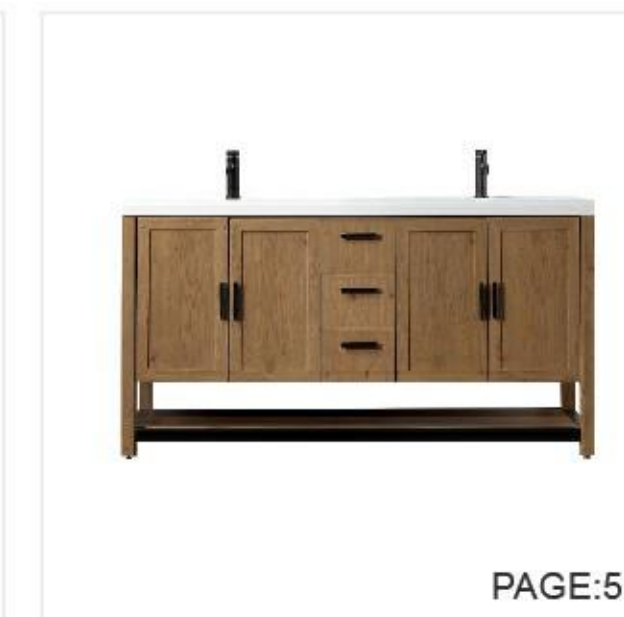

▼ 48-INCH PINE MIST + GOLD METAL / WALNUT + BLACK METAL

I WINCHESTER

▼ 36-INCH PECAN OAK / FOREST GREEN WITH BLACK TOP / WHITE TOP

▼ 48-INCH PECAN OAK / FOREST GREEN WITH BLACK TOP / WHITE TOP

▼ 60-INCH PECAN OAK / FOREST GREEN WITH BLACK TOP / WHITE TOP