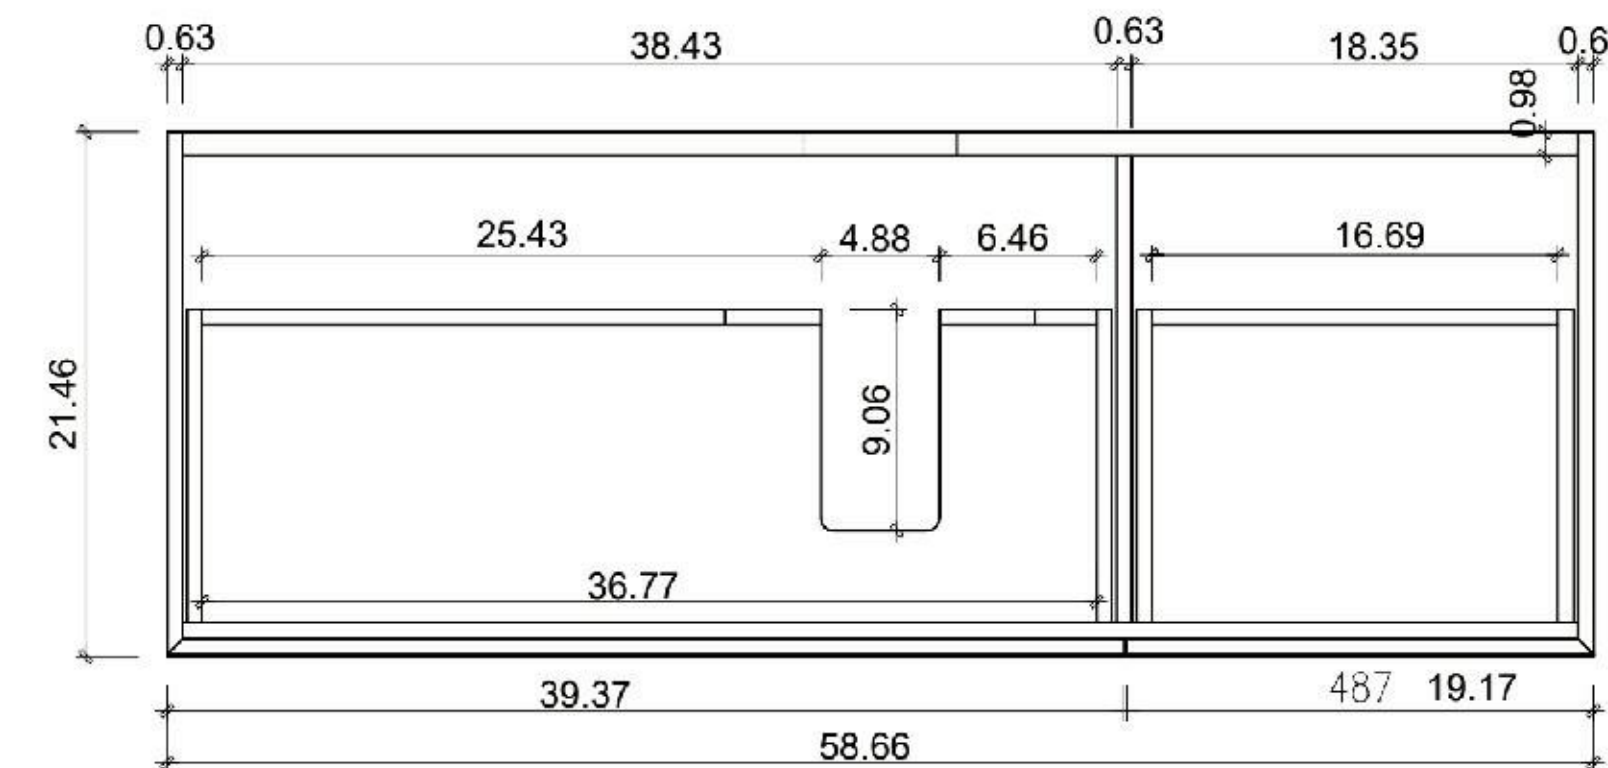

DRAWER PLAN DETAIL

Oslo 60"