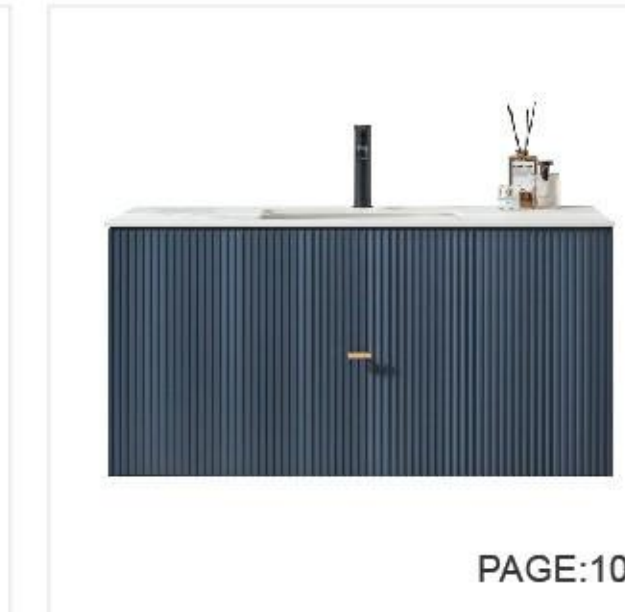

PAGE:137

PAGE:137

PAGE:137

▼ 42-INCH FOREST GREEN / DARK BLUE WITH WHITE TOP / BLACK TOP

PAGE:103

PAGE:103

PAGE:103

PAGE:103