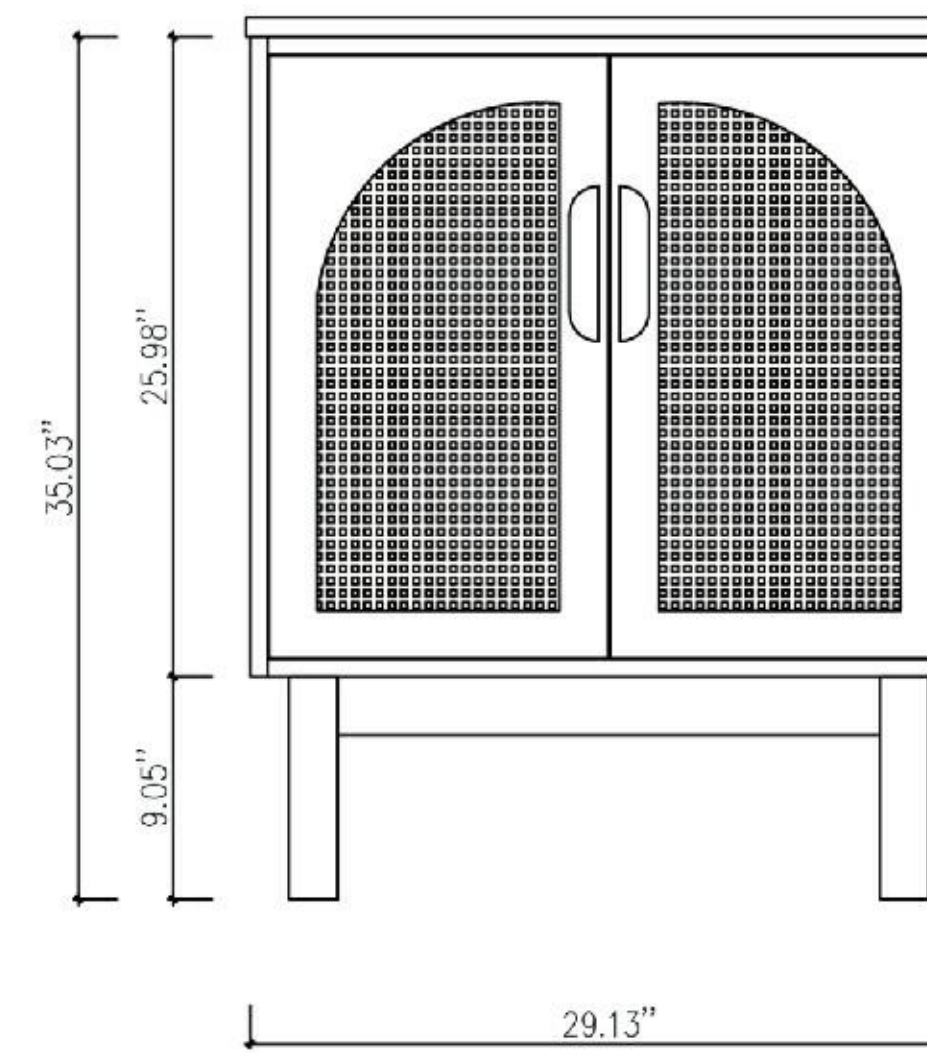

Nara 30-inch:

- **Color Options:** Pecan Oak / Chestnut Oak
- **Countertop:** 1-Single faucet hole Premium Pure White Quartz
- **Vanity Base:** Multi-layer Engineering Wood
- **Sink:** Ceramic
- **Overall:** 2 Doors
- **Dimensions:**
  - Cabinet: 29.13"W x 21.45"D x 35.03"H
  - Top: 29.52"W x 21.65"D x 0.78"H
  - Overall Dimensions: 29.52"W x 21.65"D x 35.81"H

FRONT VIEW