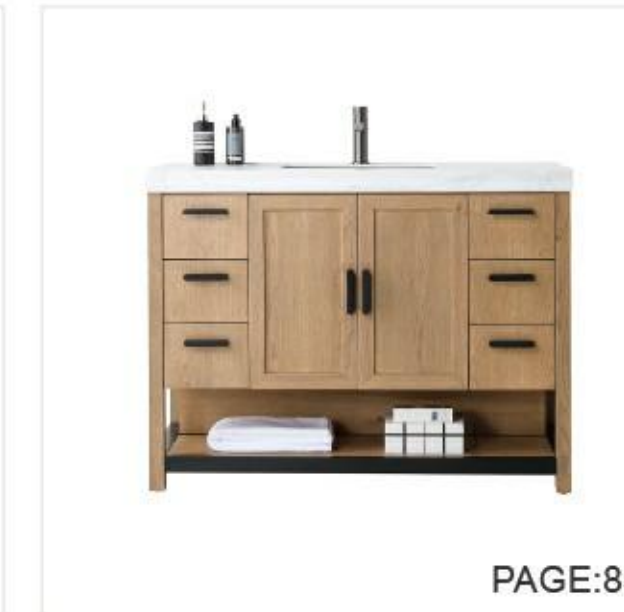

▼ 48-INCH PINE MIST + GOLD METAL / WALNUT + BLACK METAL

I WINCHESTER

▼ 36-INCH PECAN OAK / FOREST GREEN WITH BLACK TOP / WHITE TOP

▼ 48-INCH PECAN OAK / FOREST GREEN WITH BLACK TOP / WHITE TOP

▼ 60-INCH PECAN OAK / FOREST GREEN WITH BLACK TOP / WHITE TOP