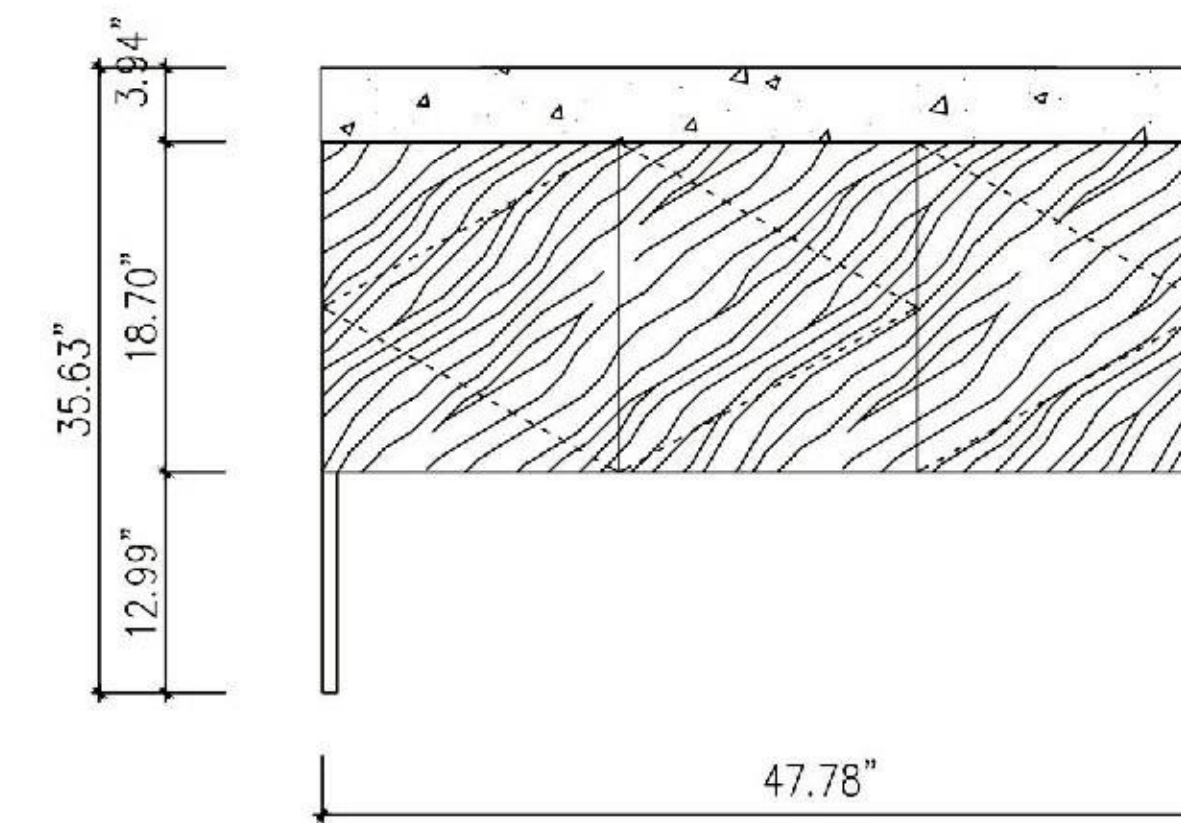

FRONT ELEVATION

SIDE ELEVATION

DRAWER PLAN DETAIL

OCALA 48"

Veemon 48-inch

(Single-Sink; Freestanding/Wall Mount)

Veemon 48-inch:

- **Color Options:** Pine Mist + Gold Metal / Walnut + Black Metal
- **Countertop:** 1-Single faucet hole Premium Pure White Quartz
- **Vanity Base:** Multi-layer Engineering Wood
- **Sink:** Ceramic
- **Overall:** 3 Doors
- **Dimensions:**
 - Cabinet: 47.78"W x 19.69"D x 31.69"H
 - Top: 47.78"W x 19.69"D x 3.94"H
 - Overall Dimensions: 47.78"W x 19.69"D x 35.63"H