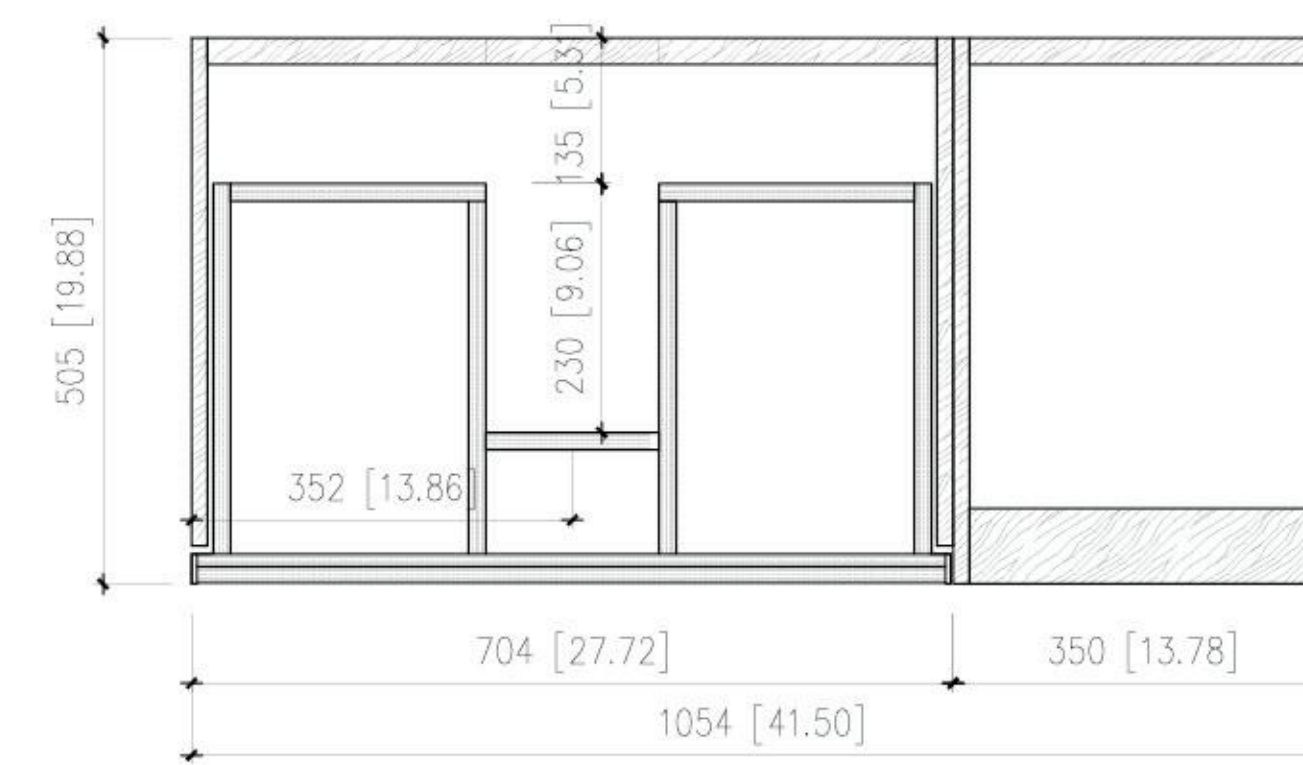

DRAWER PLAN DETAIL

MANAROLA-42"
OPEN SHELVES