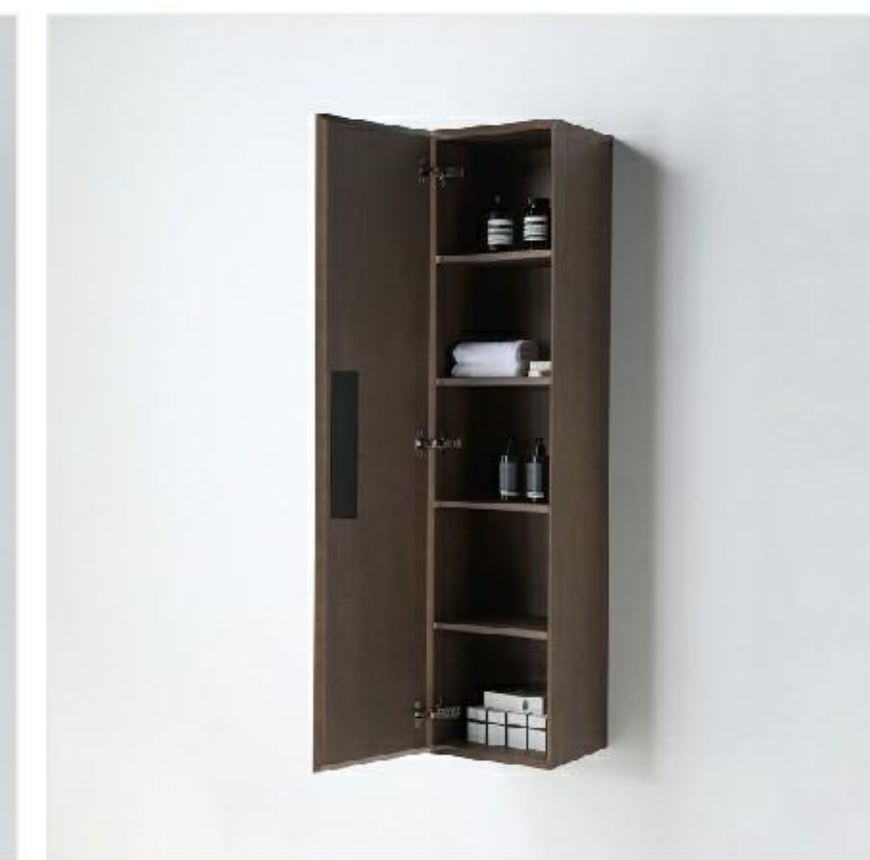

Vela 55" x 30" Pecan Oak

SIDE CABINET

Boler Dark Walnut

Boler Pecan Oak

Boler Chestnut Oak

SIDE CABINET

Boler Whitewash Oak

Boler Charcoal