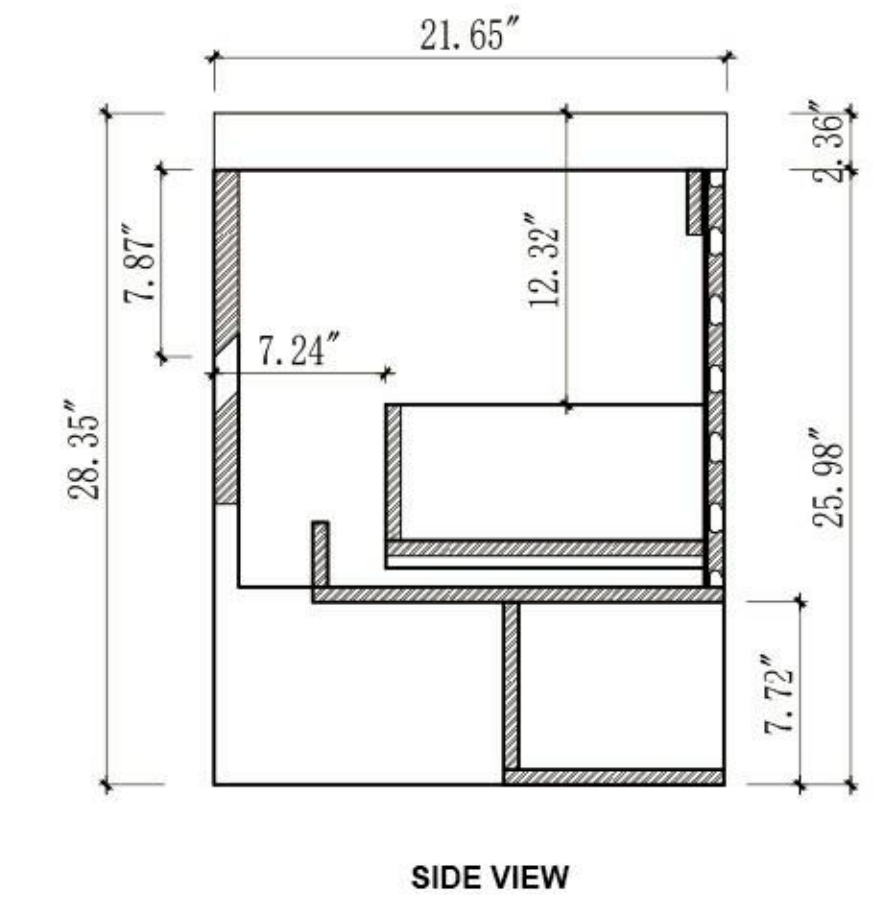

Matera 72-inch:

- **Color Options:** Pecan Oak / Charcoal
- **Countertop Options:** 2-Single faucet hole Premium Black Marquina Quartz / 2-Single faucet hole Premium White Sintered Stone
- **Vanity Base:** Multi-layer Engineering Wood
- **Sink:** Ceramic
- **Overall:** 2 Drawers
- **Dimensions:**
  - Cabinet: 71.73"W x 21.54"D x 25.98"H
  - Top: 72.05"W x 21.65"D x 2.36"H
  - Overall Dimensions: 72.05"W x 21.65"D x 28.35"H