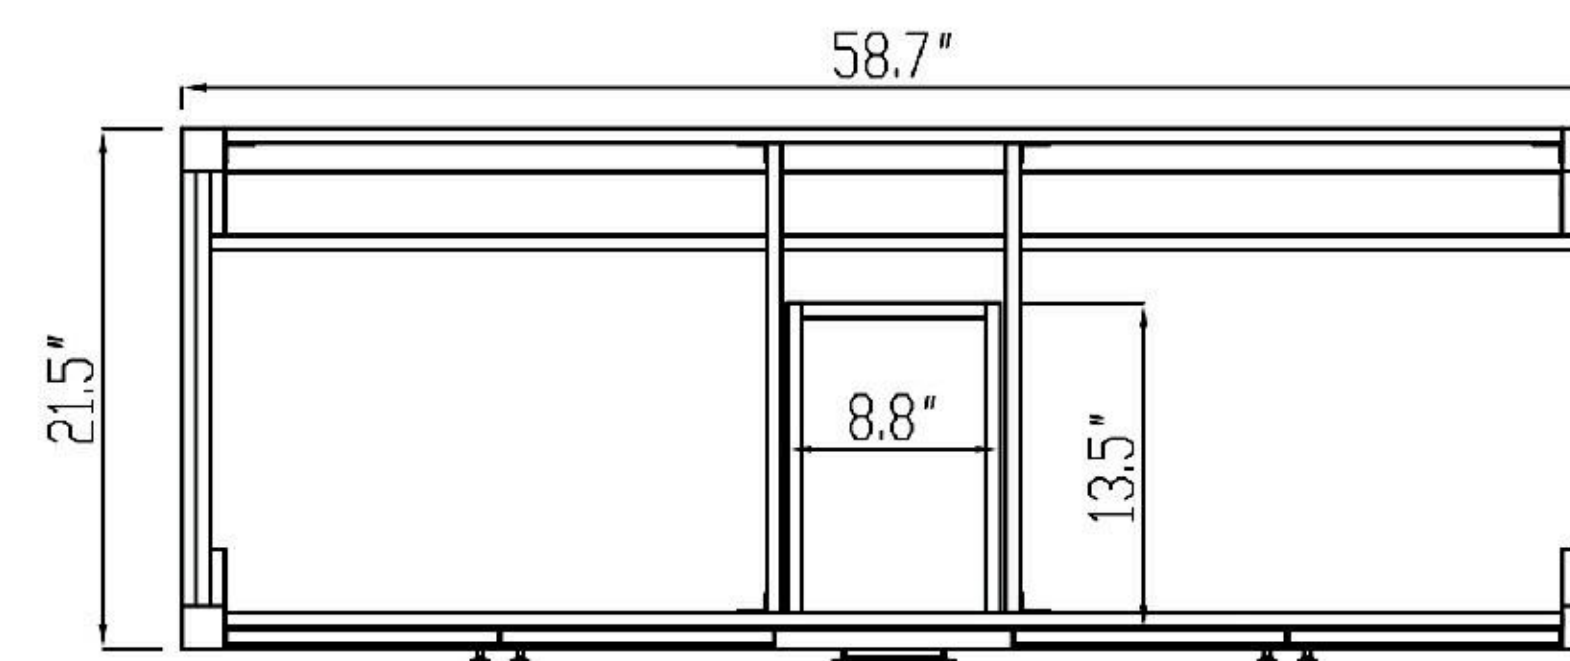

Cabinet: 58.7"W x 21.5"D x 33.1"H

Top: 59.1"W x 21.7"D x 2.4"H

Overall Dimensions: 59.1"W x 21.7"D x 35.4"H

FRONT ELEVATION

SIDE ELEVATION

DRAWER PLAN DETAIL

Winchester 60"

Ocala 60-inch