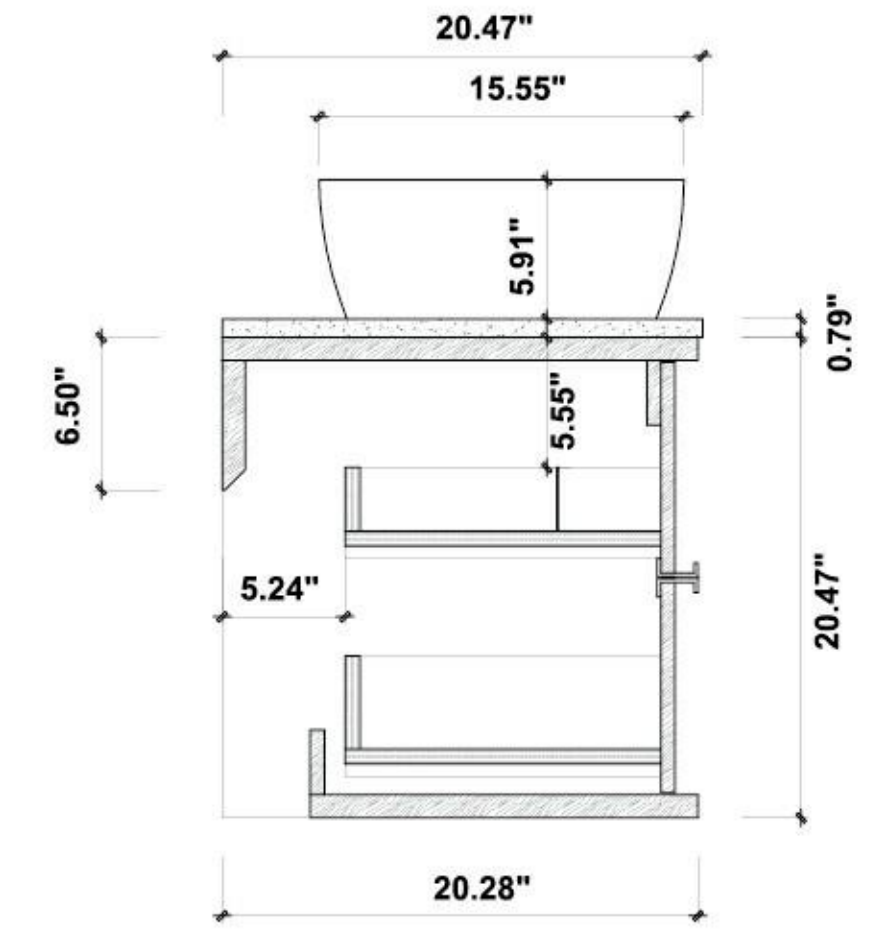

Cabinet: 54.88"W x 18.31"D x 35.04"H

Top: 55.12"W x 18.50"D x 0.98"H

Overall Dimensions: 55.12"W x 18.50"D x 36.02"H

ANNECY-55"

Sintra 55-inch

(Double-Sink; Wall Mount)

Sintra 55-inch:

- **Color Options:** Whitewash Oak / Dark Walnut
- **Countertop:** 2-Single faucet hole Pure White Quartz
- **Vanity Base:** Multi-layer Engineering Wood
- **Sink:** Ceramic
- **Overall:** 4 Drawers
- **Dimensions:**

Cabinet: 54.88" W x 20.28" D x 20.47" H

Top: 55.12" W x 20.47" D x 0.79" H

Sink (each): 19.29" W x 15.55" D x 5.91" H

Overall Dimensions: 55.12" W x 20.47" D x 27.17" H

FRONT ELEVATION

SIDE ELEVATION

DRAWER PLAN DETAIL

SINTRA-55"

Lugano 55-inch

(Double-Sink; Wall Mount)

Lugano 55-inch:

- **Color Option:** Matte Black Glass + Maple
- **Countertop:** 2-Single faucet hole Premium Grade Acrylic Solid Surface (Gloss Finish)
- **Vanity Base:** Multi-layer Engineering Wood
- **Sink:** Premium Grade Acrylic Solid Surface (Gloss Finish)
- **Overall:** 2 Drawers
- **Dimensions:**
 - Cabinet: 53 7/8" W x 18 3/4" D x 15 3/4" H
 - Countertop: 54 3/4" W x 18 7/8" D x 3 7/8" H
 - Overall Dimensions: 54 3/4" W x 18 7/8" D x 19 5/8" H