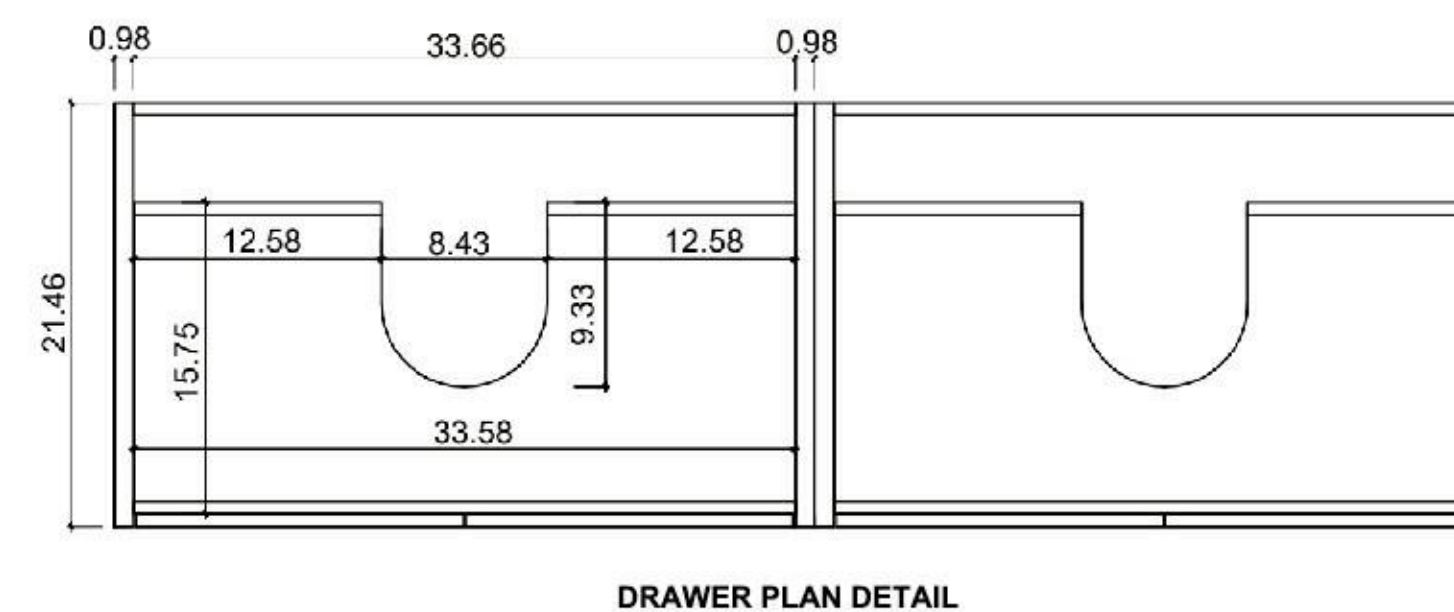

Celle 72-inch:

- **Color Options:** Pecan Oak / Dark Walnut
- **Countertop:** 2-Single faucet hole Premium Grade ATH Solid Surface (Matte Finish)
- **Vanity Base:** Multi-layer Engineering Wood
- **Sink:** Premium Grade ATH Solid Surface (Matte Finish)
- **Overall:** 4 Doors
- **Dimensions:**
  - Cabinet: 71.24"W x 21.46"D x 31.1"H
  - Top: 71.6"W x 21.46"D x 0.59"H
  - Sink: 14.96"W x 14.96"D x 4.33"H
  - Overall Dimensions: 71.6"W x 20.35"D x 36.02"H