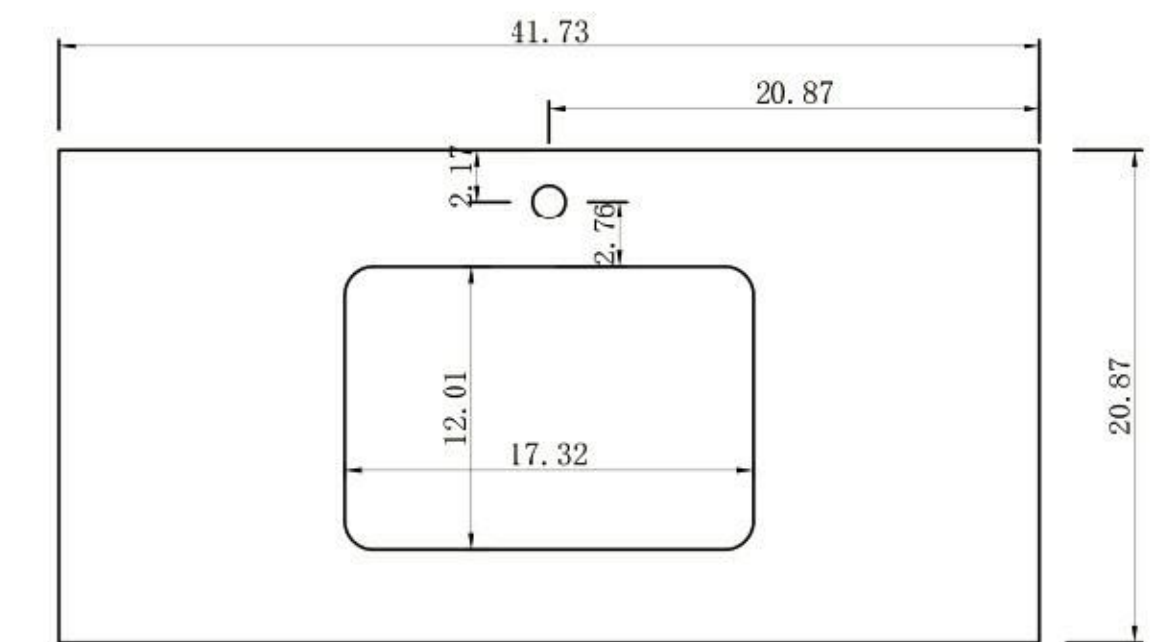

DRAWER PLAN DETAIL