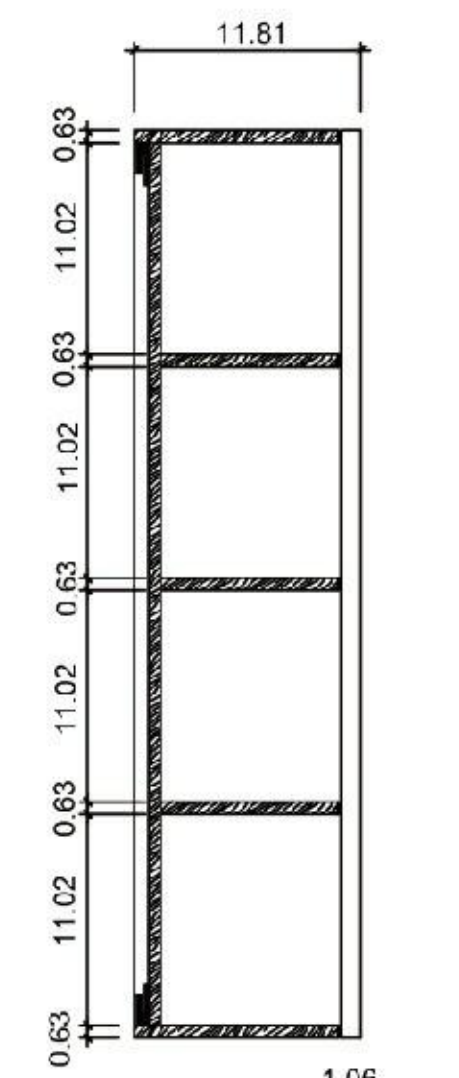

side elevation