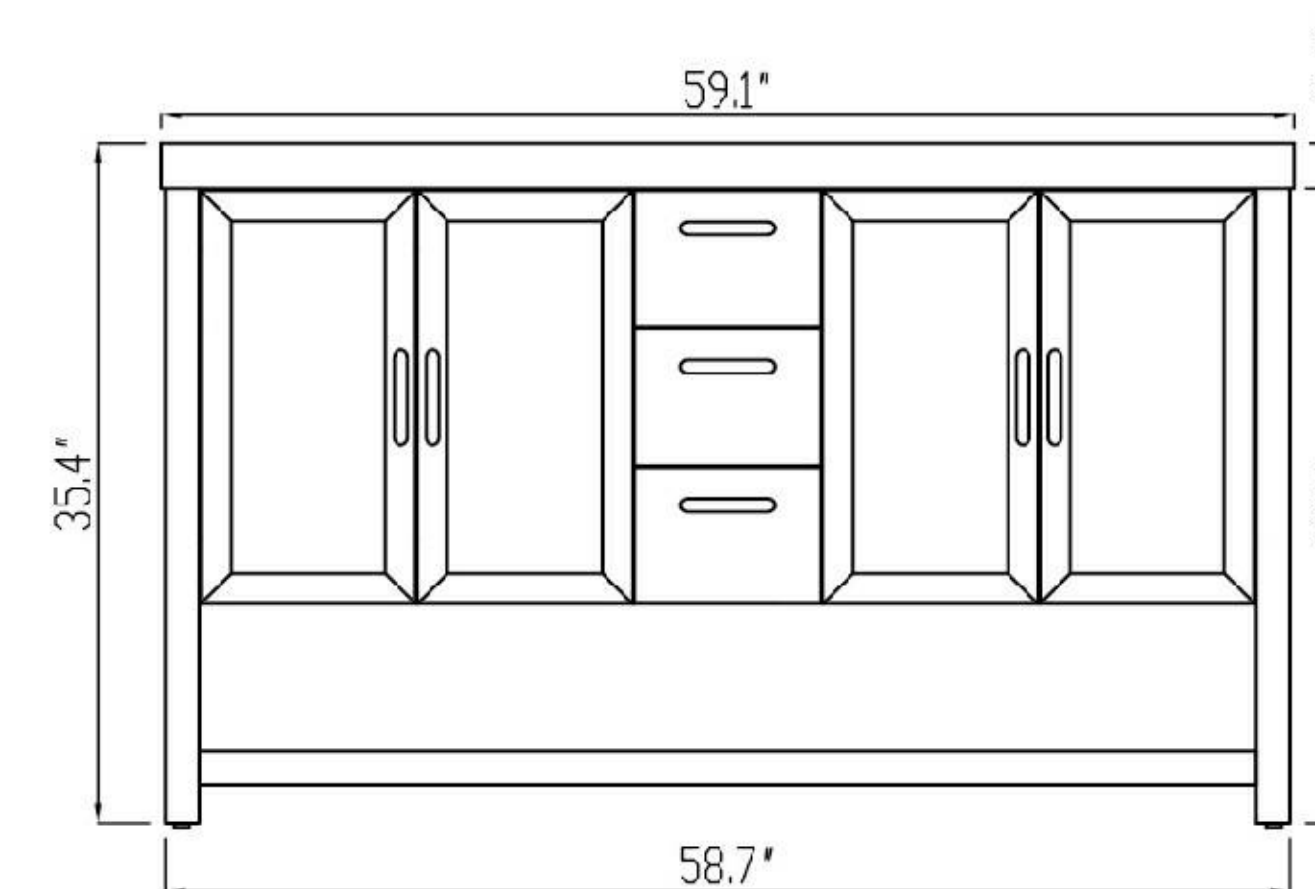

Cabinet: 58.7"W x 21.5"D x 33.1"H

Top: 59.1"W x 21.7"D x 2.4"H

Overall Dimensions: 59.1"W x 21.7"D x 35.4"H

FRONT ELEVATION

SIDE ELEVATION

DRAWER PLAN DETAIL

Winchester 60"

Ocala 60-inch