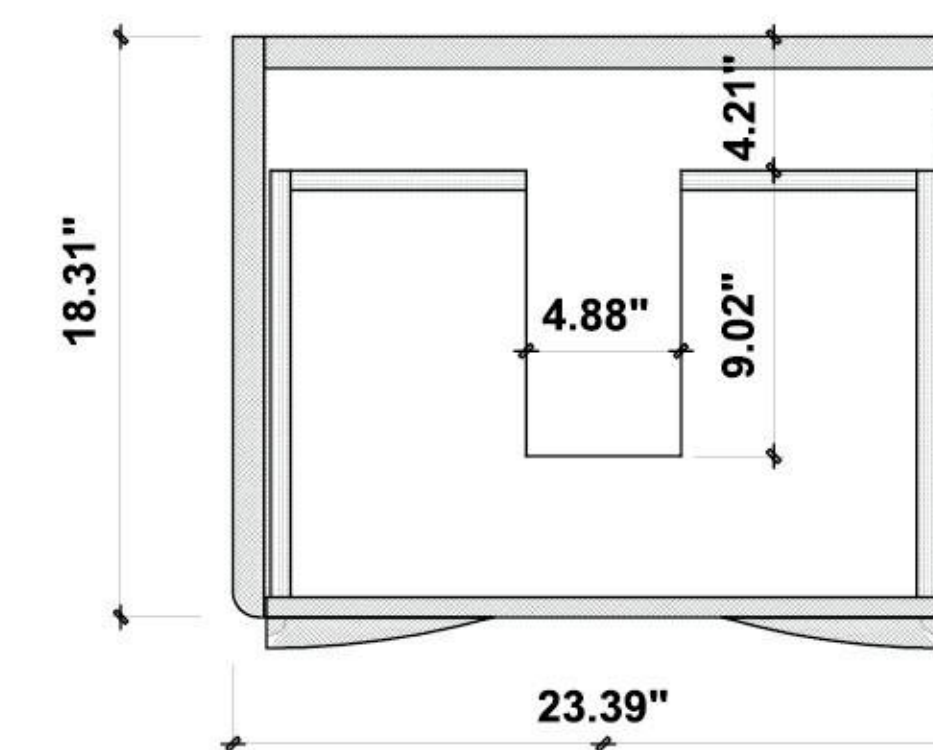

DRAWER PLAN DETAIL

COLMAR-24"