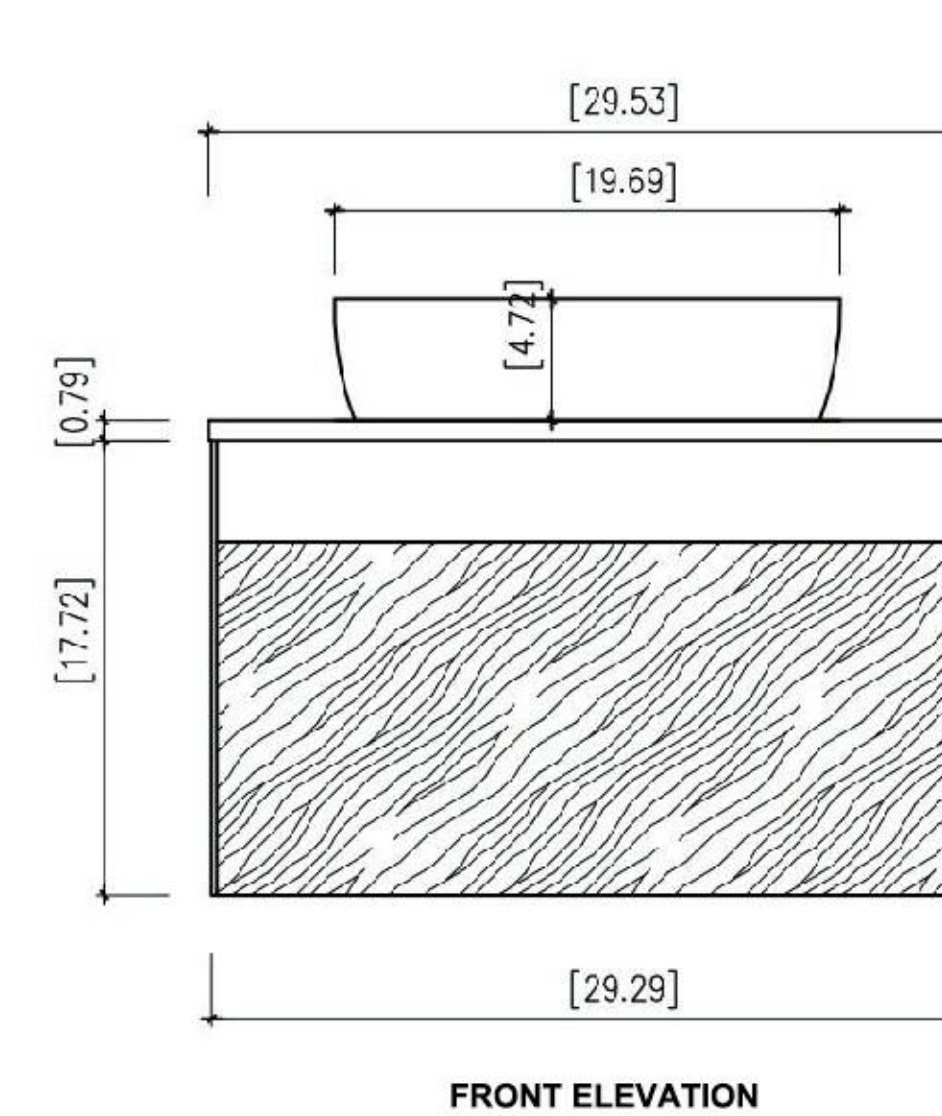

Cabinet: 29 5/9" W x 20 4/9" D x 17 5/7" H

Countertop: 29 5/9" W x 20 4/9" D x 4/5" H

Sink: 19 2/3" W x 14 4/7" D x 4 5/7" H

Overall Dimensions: 29 5/9" W x 20 4/9" D x 23 2/9" H

Ronda-30"

Portree 30-inch (Single-Sink; Freestanding)