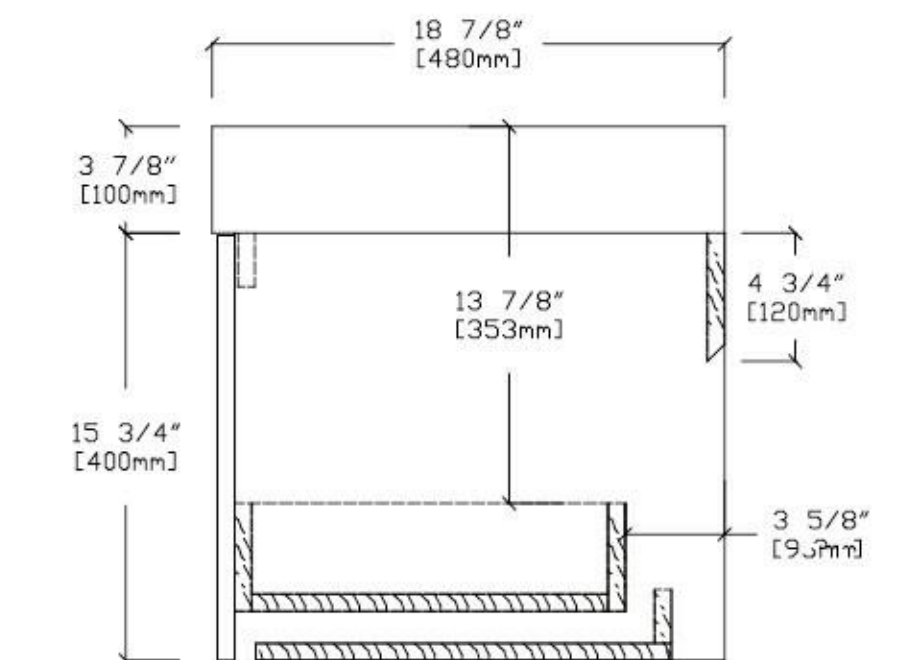

SINTRA-55"

Lugano 55-inch

(Double-Sink; Wall Mount)

Lugano 55-inch:

- **Color Option:** Matte Black Glass + Maple
- **Countertop:** 2-Single faucet hole Premium Grade Acrylic Solid Surface (Gloss Finish)
- **Vanity Base:** Multi-layer Engineering Wood
- **Sink:** Premium Grade Acrylic Solid Surface (Gloss Finish)
- **Overall:** 2 Drawers
- **Dimensions:**
 - Cabinet: 53 7/8" W x 18 3/4" D x 15 3/4" H
 - Countertop: 54 3/4" W x 18 7/8" D x 3 7/8" H
 - Overall Dimensions: 54 3/4" W x 18 7/8" D x 19 5/8" H