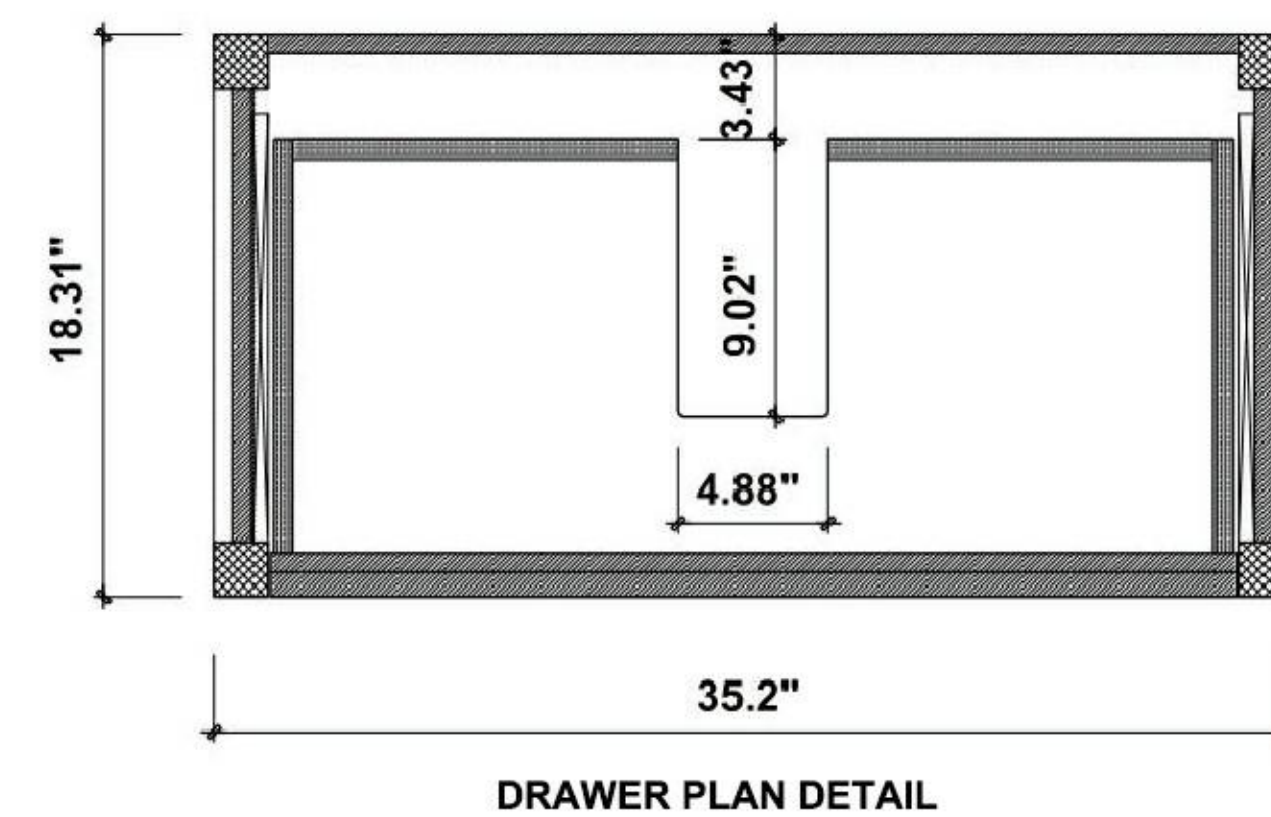

Annecy 36-inch:

- **Color Options:** Dark Walnut / Charcoal
- **Countertop:** 1-Single faucet hole Premium Grade Acrylic Solid Surface (Gloss Finish)
- **Vanity Base:** Multi-layer Engineering Wood
- **Sink:** Premium Grade Acrylic Solid Surface (Gloss Finish)
- **Overall:** 2 Drawers (Upper Drawer: Glass side panels with LED Lighting)
- **Dimensions:**

Cabinet: 35.2"W x 18.31"D x 35.04"H

Top: 35.43"W x 18.50"D x 0.98"H

Overall Dimensions: 35.43"W x 18.50"D x 36.02"H