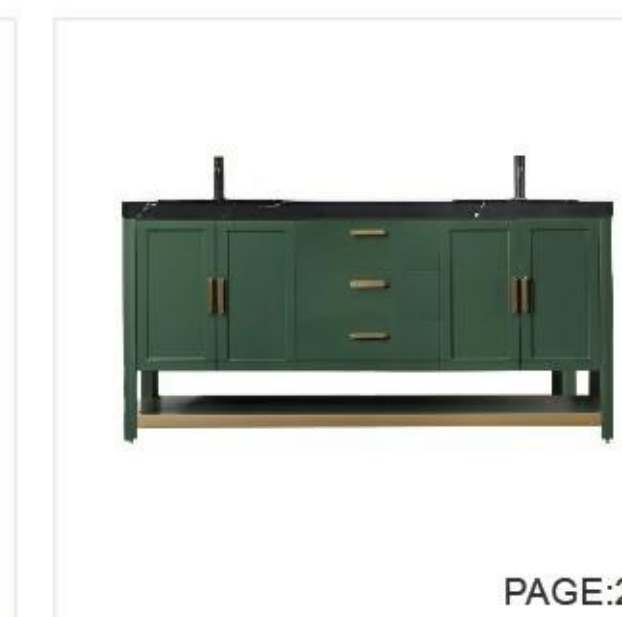

▼ 72-INCH PECAN OAK / FOREST GREEN WITH BLACK TOP / WHITE TOP