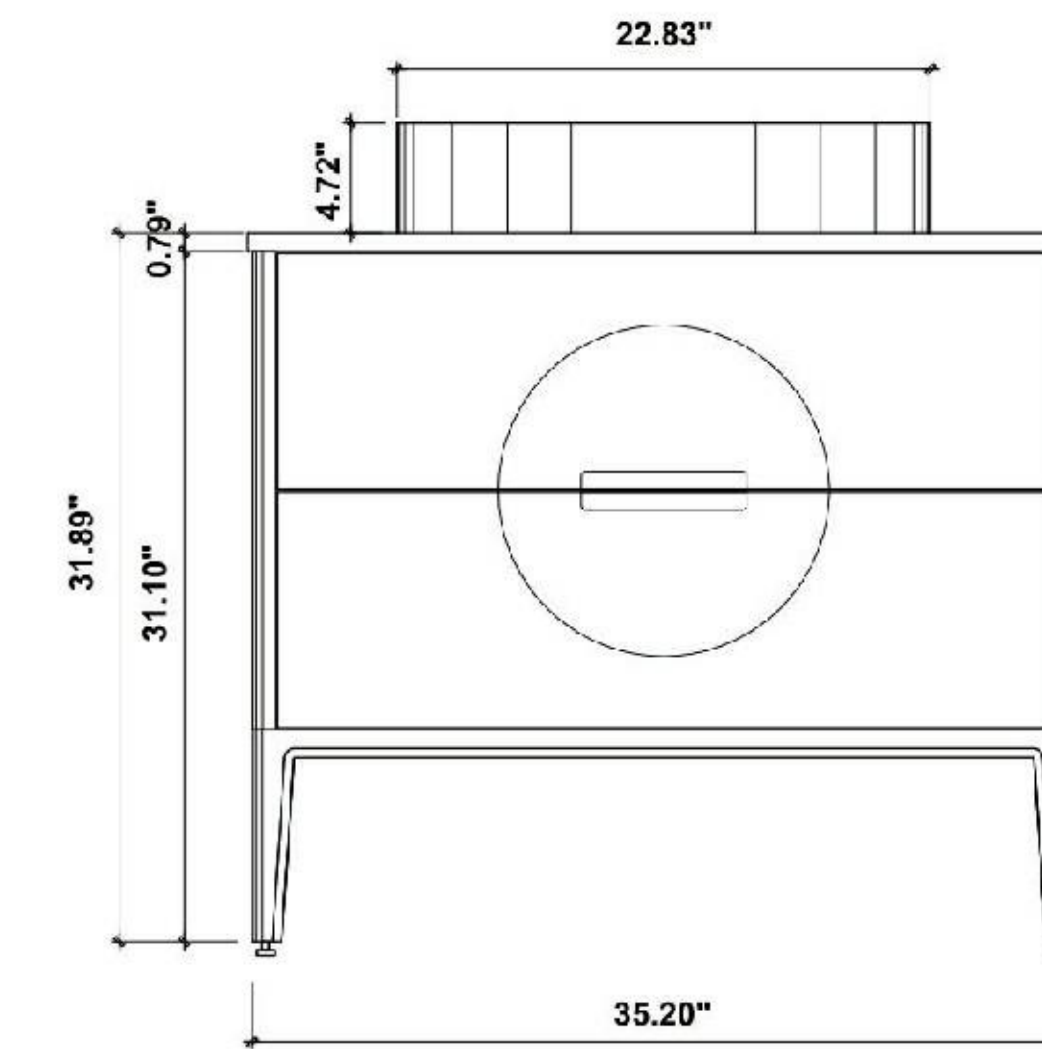

Colmar 36-inch:

- **Color Options:** Olive Green / Whitewash Oak
- **Countertop:** 1-Single faucet hole Premium Grade ATH Solid Surface (Matte Finish)
- **Vanity Base:** Multi-layer Engineering Wood
- **Sink:** Premium Grade ATH Solid Surface (Matte Finish)
- **Overall:** 2 Drawers
- **Dimensions:**
  - Cabinet: 35.20"W x 20.28"D x 31.10"H
  - Top: 35.38"W x 20.47"D x 0.79"H
  - Sink: 22.83"W x 14.96"D x 4.72"H
  - Overall Dimensions: 35.38"W x 20.47"D x 36.61"H

FRONT ELEVATION