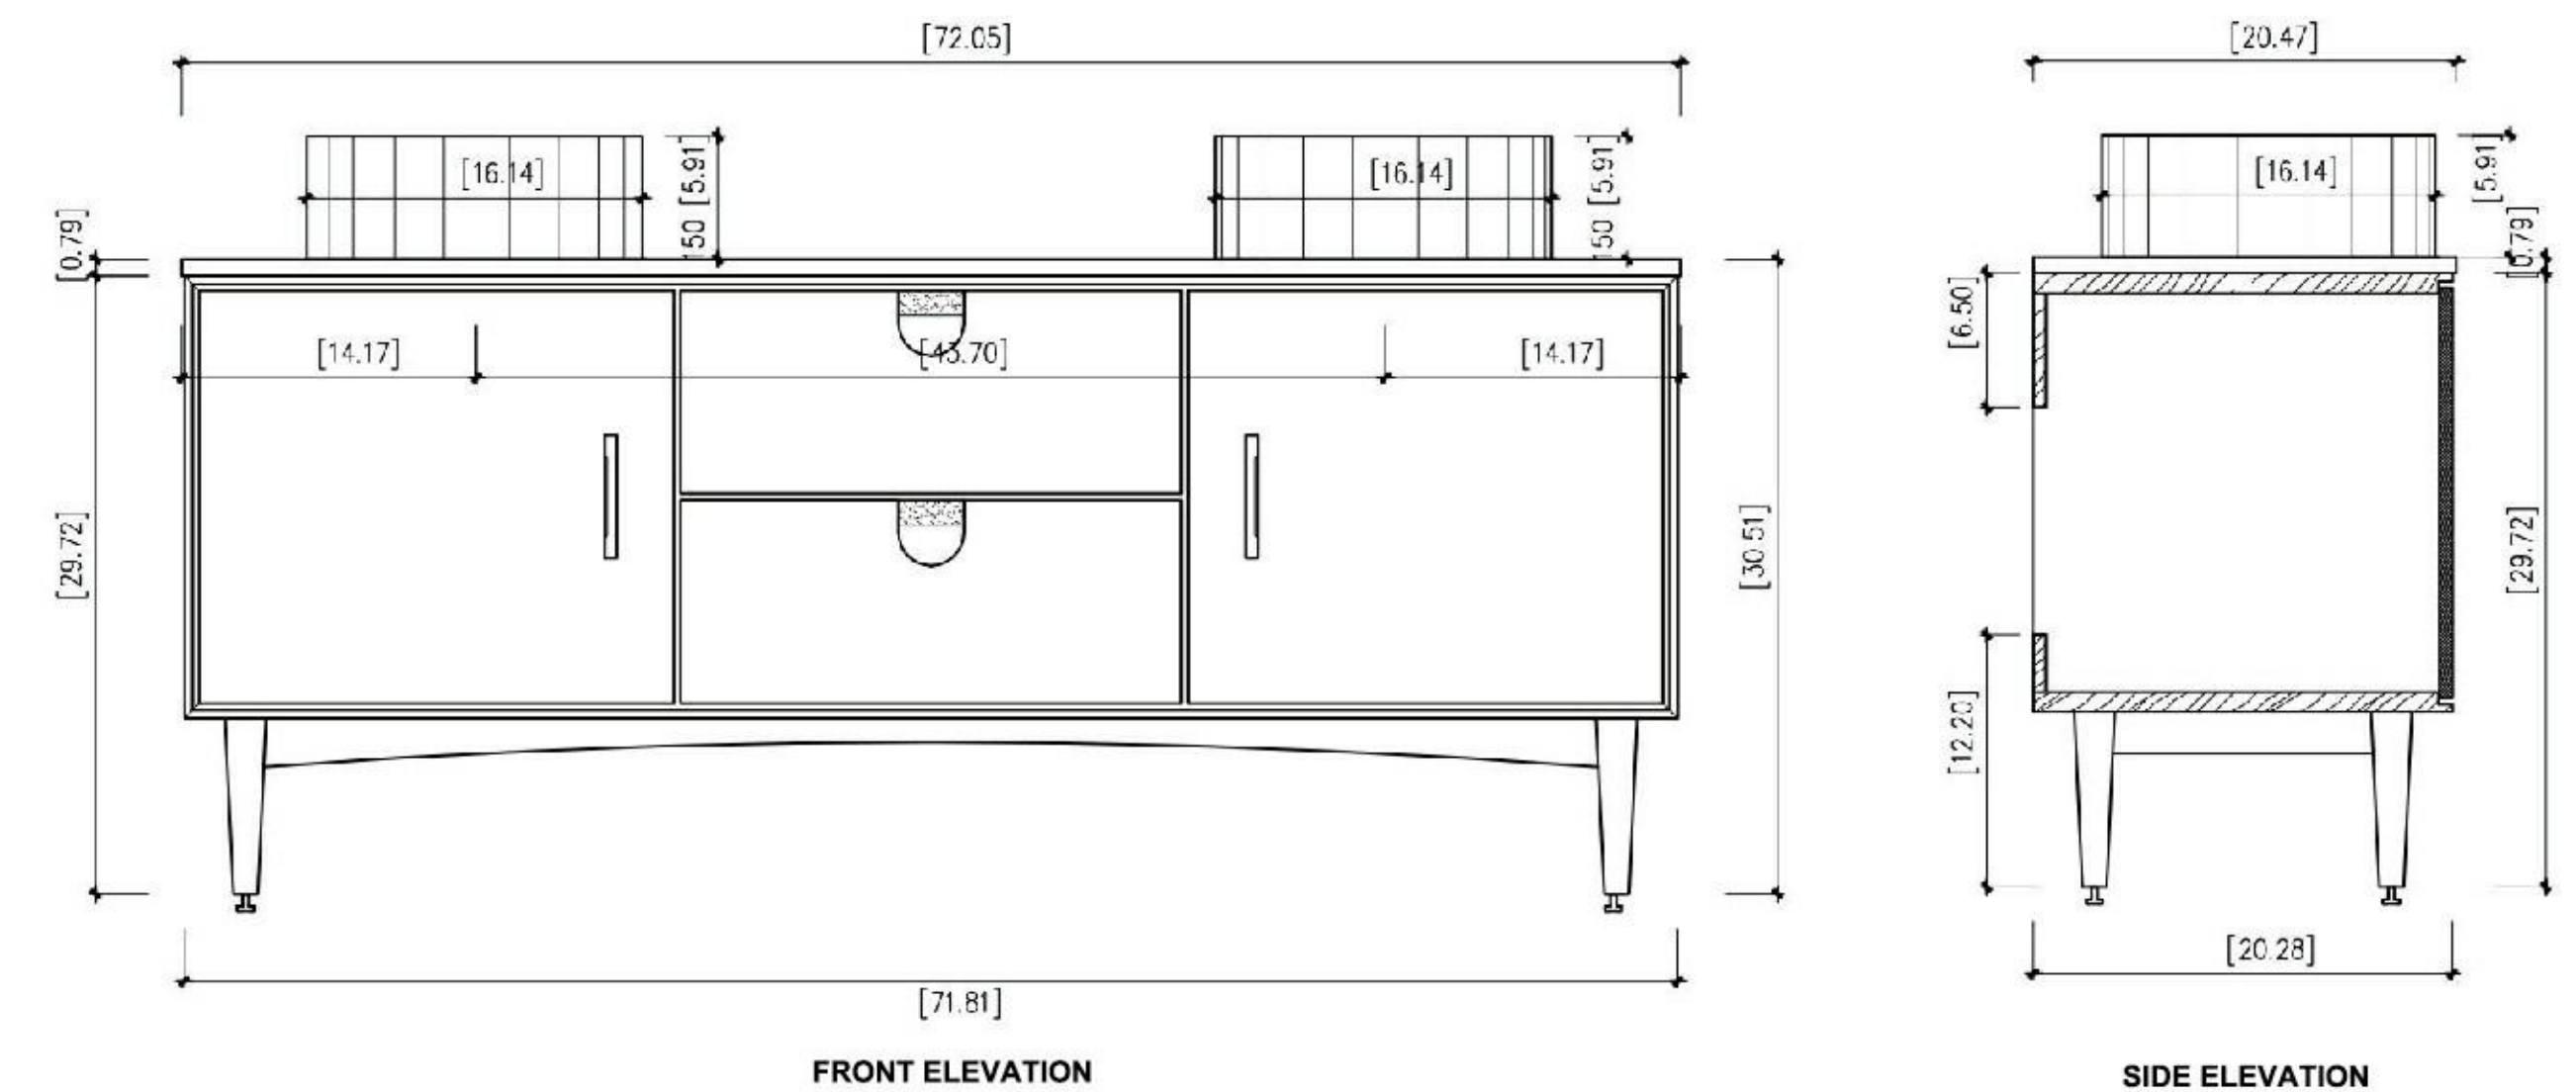

Cabinet: 71.81"W x 20.28"D x 29.72"H
 Countertop: 72.05"W x 20.47"D x 0.79"H
 Sink (each): 16.14"W x 16.14"D x 5.91"H
 Overall Dimensions: 72.05"W x 20.47"D x 36.42"H

PORTREE-72"

Rothenburg 72-inch

(Double-Sink; Freestanding)

Cabinet: 70.63" W x 20.28" D x 20.47" H

Top: 70.87" W x 20.47" D x 0.79" H

Sink (each): 19.29" W x 15.55" D x 5.91" H

Overall Dimensions: 70.87" W x 20.47" D x 27.17" H

SINTRA-72"

Manarola 72-inch

(Double-Sink; Wall Mount; Open Shelves)