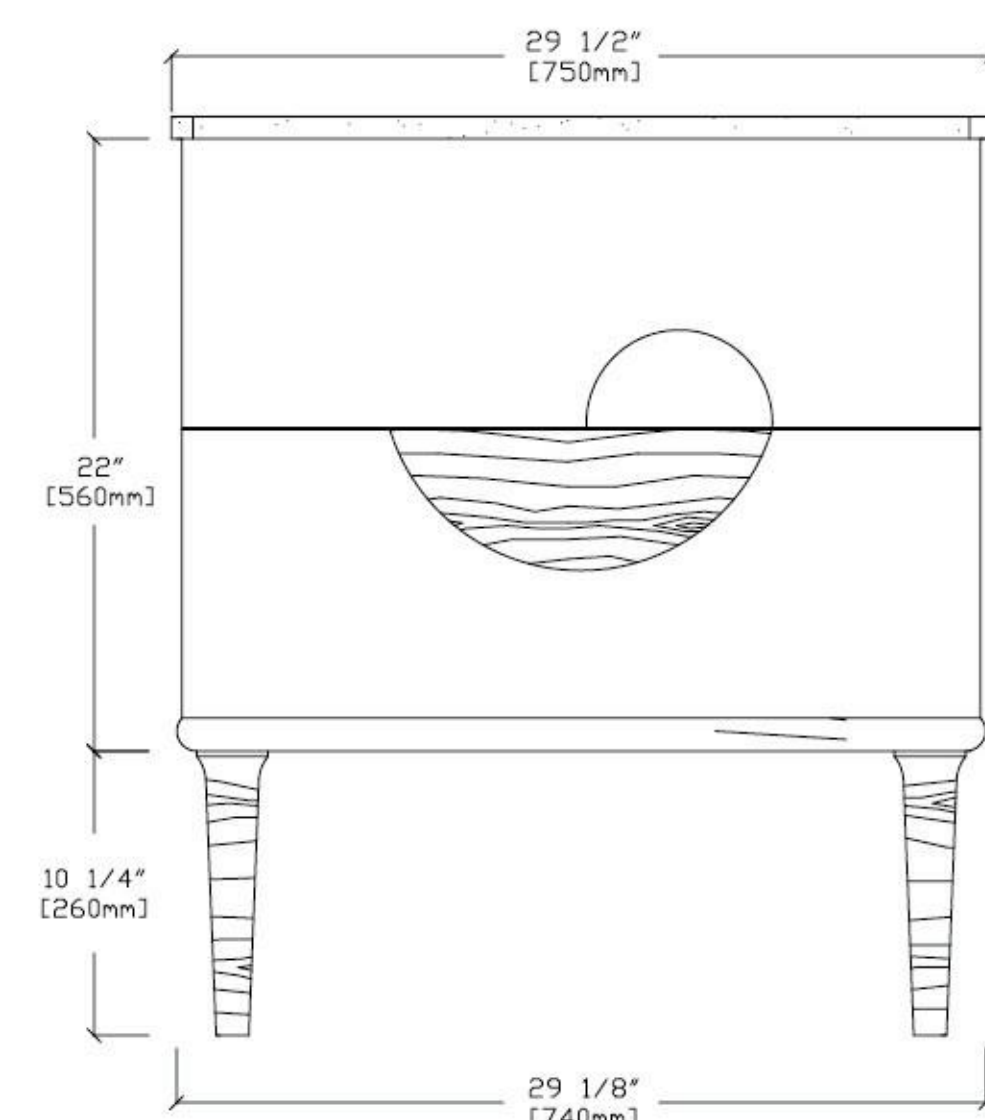

Burano 30-inch:

- Colors Options: Beige / Aloe Green
- Countertop: 1-Single faucet hole Dark Gray Quartz
- Vanity Base: Multi-layer Engineering Wood
- Sink: Ceramic
- Overall: 2 Drawers
- Dimensions:
  - Cabinet: 28 3/4" W x 21 1/2" D x 32 1/4" H
  - Top: 29 1/2" W x 21 5/8" D x 3/4" H
  - Overall Dimensions: 29 1/2" W x 21 5/8" D x 33 1/8" H