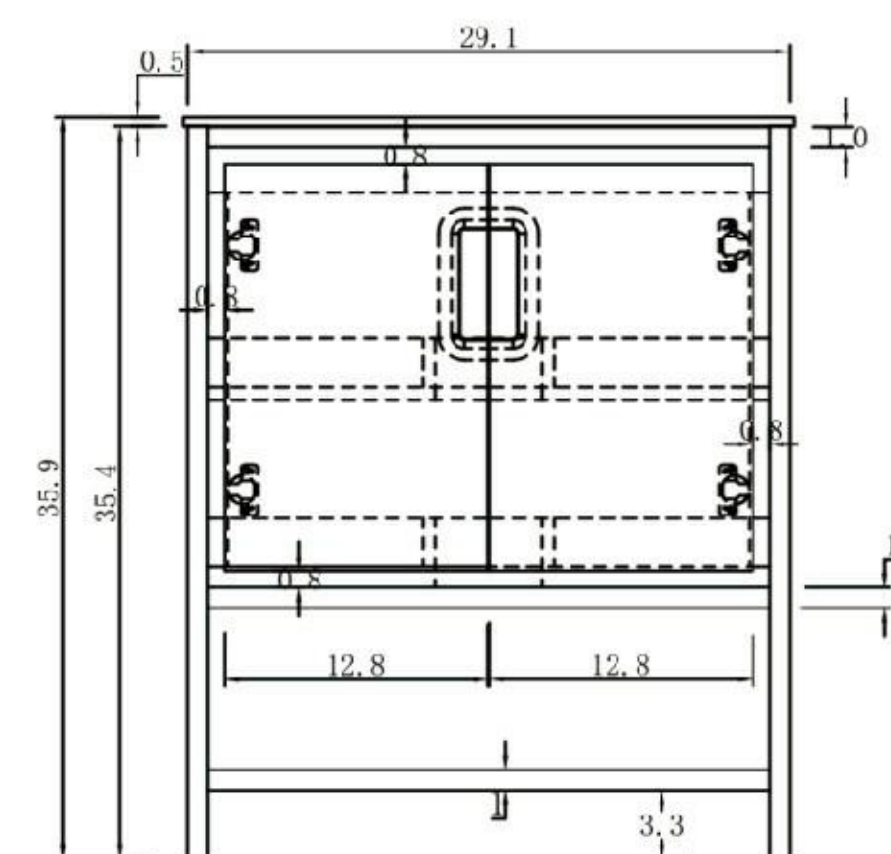

FRONT VIEW

SIDE VIEW

TOP VIEW

Nara 30"

Lyon 30-inch

(Single-Sink; Freestanding)

Lyon 30-inch:

- **Color Options:** Black of Night + Maple / Beige + Walnut
- **Countertop:** 1-Single faucet hole Premium White Sintered Stone / 1-Single faucet hole Premium Black Sintered Stone
- **Vanity Base:** Multi-layer Engineering Wood
- **Sink:** Ceramic
- **Overall:** 2 Doors with Open Shelves
- **Dimensions:**
 - Cabinet: 29.1"W x 20.5"D x 35.4"H
 - Top: 29.5"W x 20.9"D x 0.5"H
 - Overall Dimensions: 29.5"W x 20.9"D x 35.9"H