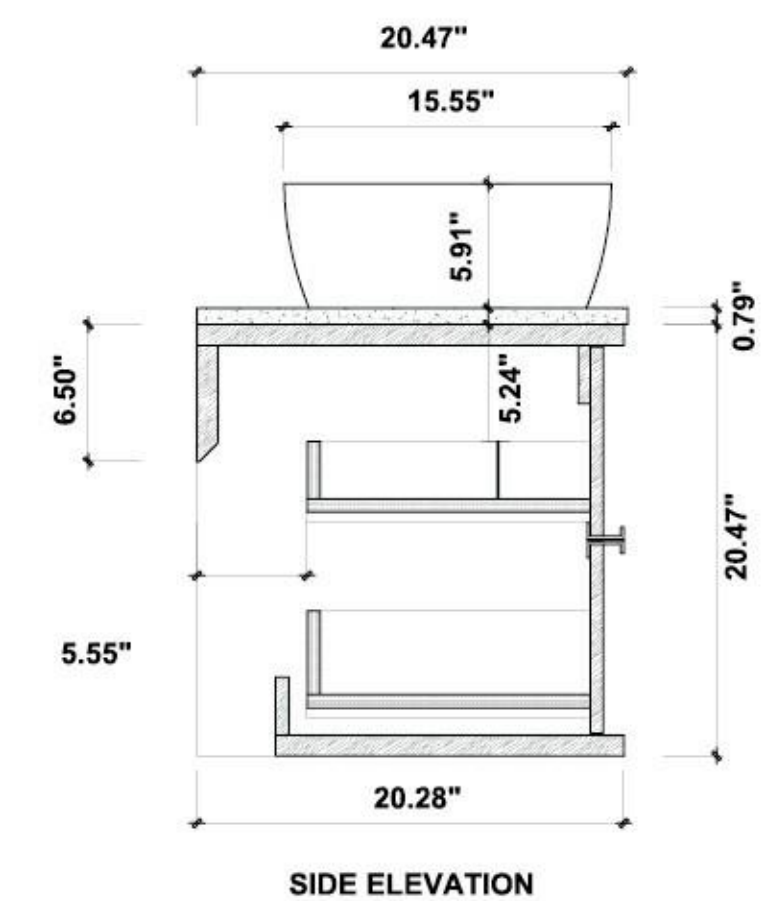

Cabinet: 70.63" W x 20.28" D x 20.47" H

Top: 70.87" W x 20.47" D x 0.79" H

Sink (each): 19.29" W x 15.55" D x 5.91" H

Overall Dimensions: 70.87" W x 20.47" D x 27.17" H

SINTRA-72"

Manarola 72-inch

(Double-Sink; Wall Mount; Open Shelves)