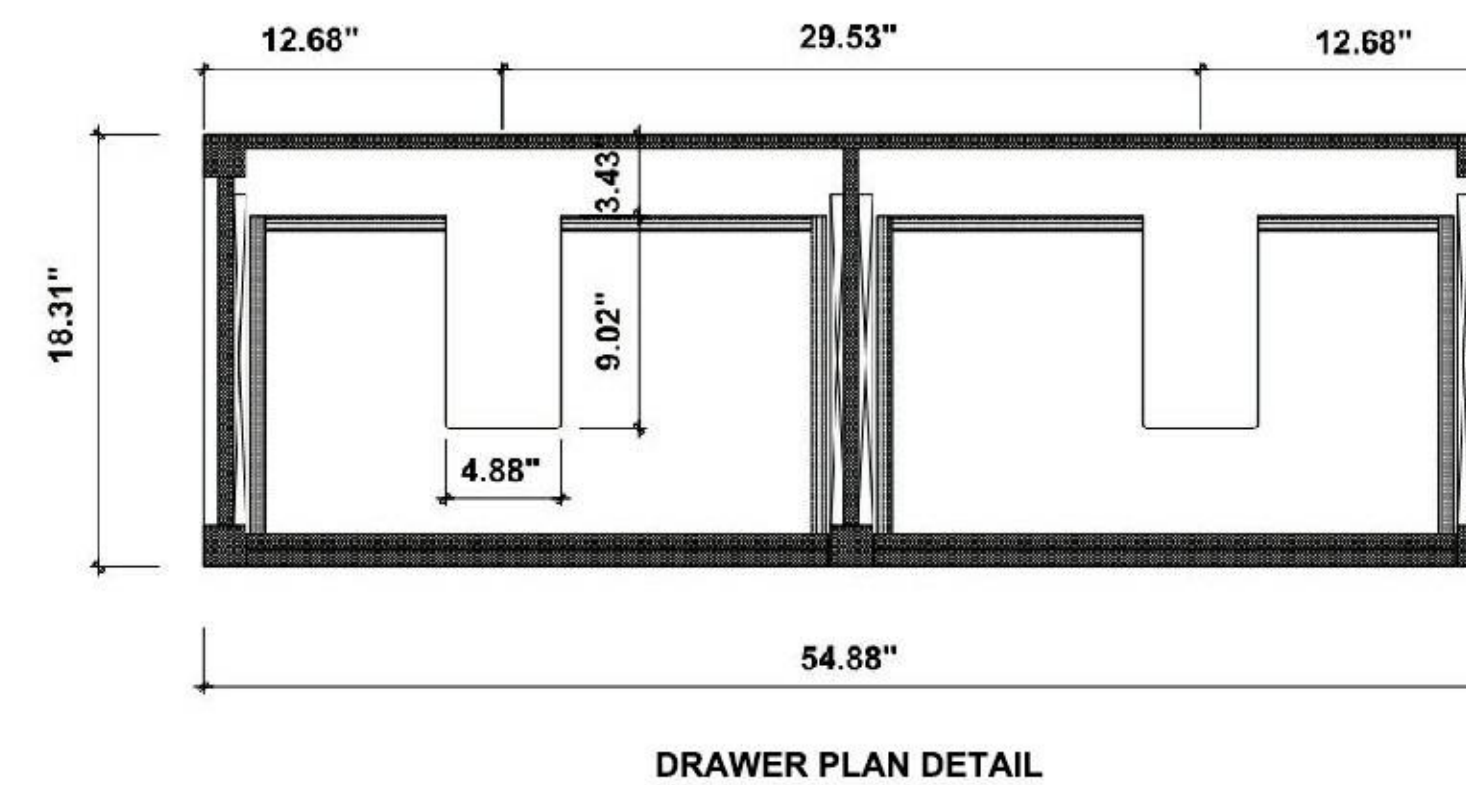

Cabinet: 54.88"W x 18.31"D x 35.04"H

Top: 55.12"W x 18.50"D x 0.98"H

Overall Dimensions: 55.12"W x 18.50"D x 36.02"H

ANNECY-55"

Sintra 55-inch

(Double-Sink; Wall Mount)

Sintra 55-inch:

- **Color Options:** Whitewash Oak / Dark Walnut
- **Countertop:** 2-Single faucet hole Pure White Quartz
- **Vanity Base:** Multi-layer Engineering Wood
- **Sink:** Ceramic
- **Overall:** 4 Drawers
- **Dimensions:**