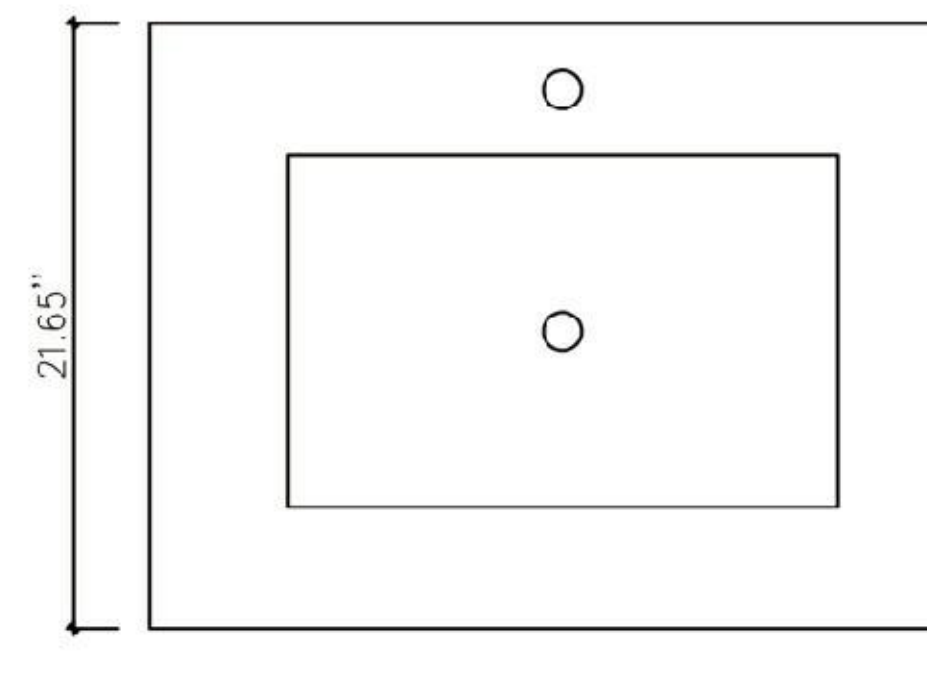

TOP VIEW

Nara 30"