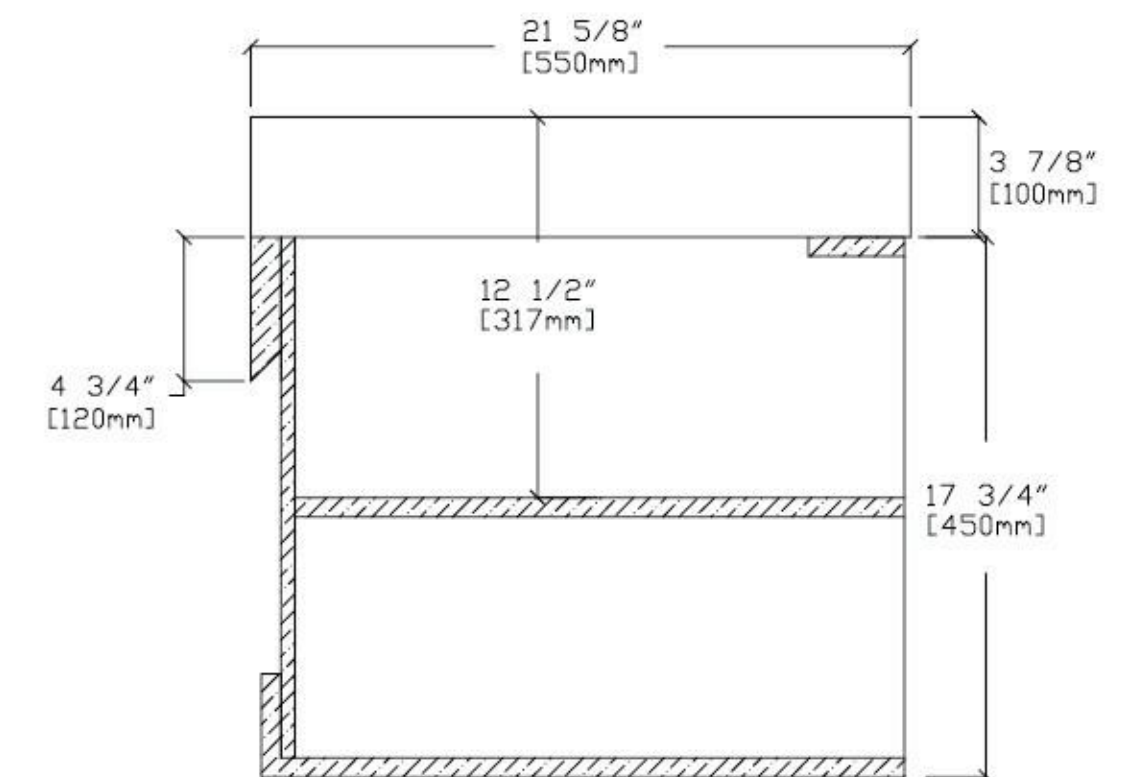

Manarola 42-inch:

- **Color Options:** Red Amber + Walnut / Matte Black + Matte White
- **Countertop:** 1-Single faucet hole Premium Quartz
- **Vanity Base:** Multi-layer Engineering Wood
- **Sink:** Ceramic
- **Overall:** 1 Drawer with Open Shelves
- **Dimensions:**
  - Cabinet: 41.5"W x 21.5"D x 17.75"H
  - Top: 41.88"W x 21.63"D x 3.88"H
  - Overall Dimensions: 41.88"W x 21.63"D x 21.63"H