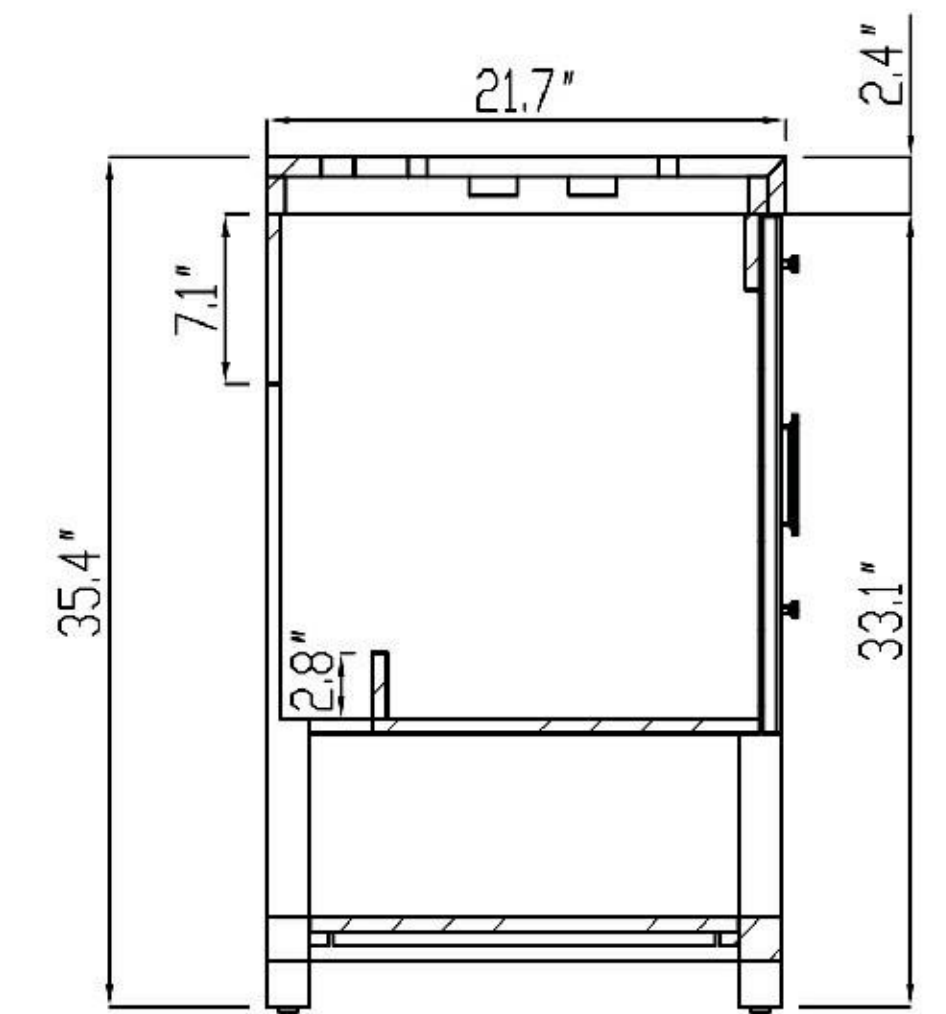

FRONT ELEVATION

SIDE ELEVATION

DRAWER PLAN DETAIL

Oslo 48"

Winchester 48-inch

(Single-Sink; Freestanding)

Winchester 48-inch:

- **Color Options:** Pecan Oak / Forest Green
- **Countertop Options:** 1-Single faucet hole Premium Black Marquina Quartz / 1-Single faucet hole Premium White Sintered Stone
- **Vanity Base:** Multi-layer Engineering Wood
- **Sink:** Ceramic
- **Overall:** 2 Doors and 6 Drawers
- **Dimensions:**
 - Cabinet: 46.9"W x 21.5"D x 33.1"H
 - Top: 47.24"W x 21.7"D x 2.4"H
 - Overall Dimensions: 47.27"W x 21.7"D x 35.4"H

FRONT ELEVATION

SIDE ELEVATION

DRAWER PLAN DETAIL

Winchester-48"

Manarola 48-inch

(Double-Sink; Wall Mount)

Manarola 48-inch:

- **Color Options:** Black of Night / Silver Gray
- **Countertop:** 2-Single faucet hole Premium Quartz
- **Vanity Base:** Multi-layer Engineering Wood
- **Sink:** Ceramic
- **Overall:** 2 Drawers
- **Dimensions:**
 - Cabinet: 46 7/8" W x 19 1/2" D x 17 3/4" H
 - Countertop: 47 1/4" W x 19 5/8" D x 3 7/8" H
 - Overall Dimensions: 47 1/4" W x 19 5/8" D x 21 5/8" H