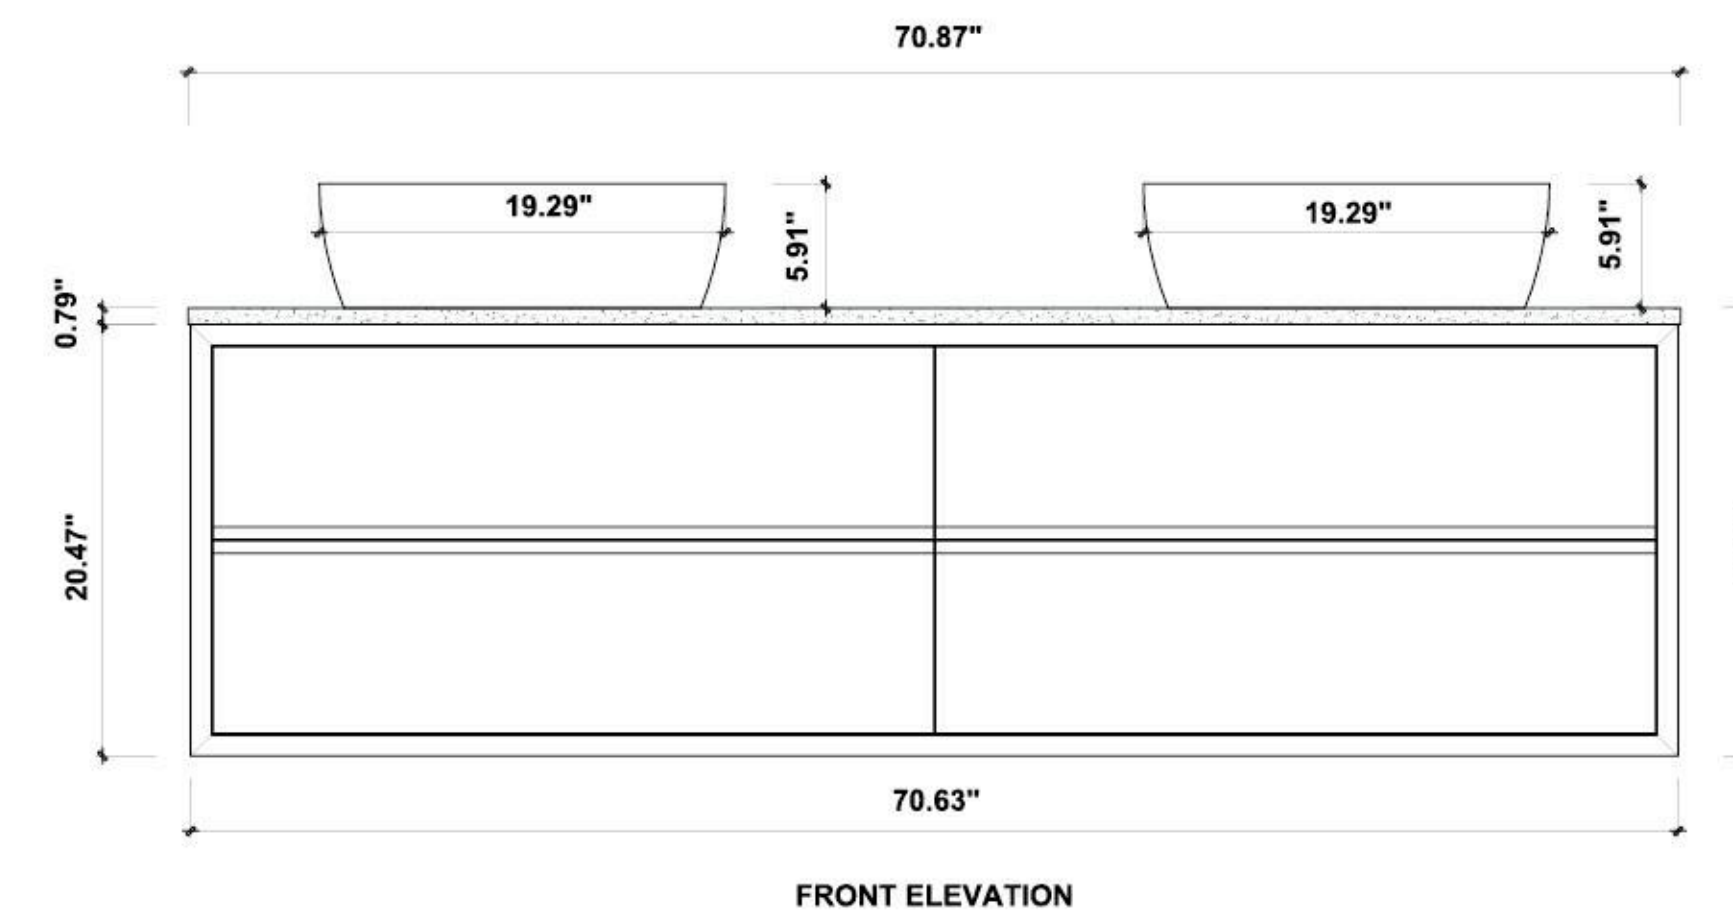

Cabinet: 71.81"W x 20.28"D x 29.72"H
 Countertop: 72.05"W x 20.47"D x 0.79"H
 Sink (each): 16.14"W x 16.14"D x 5.91"H
 Overall Dimensions: 72.05"W x 20.47"D x 36.42"H

PORTREE-72"

Rothenburg 72-inch

(Double-Sink; Freestanding)

Cabinet: 70.63" W x 20.28" D x 20.47" H

Top: 70.87" W x 20.47" D x 0.79" H

Sink (each): 19.29" W x 15.55" D x 5.91" H

Overall Dimensions: 70.87" W x 20.47" D x 27.17" H

SINTRA-72"

Manarola 72-inch

(Double-Sink; Wall Mount; Open Shelves)