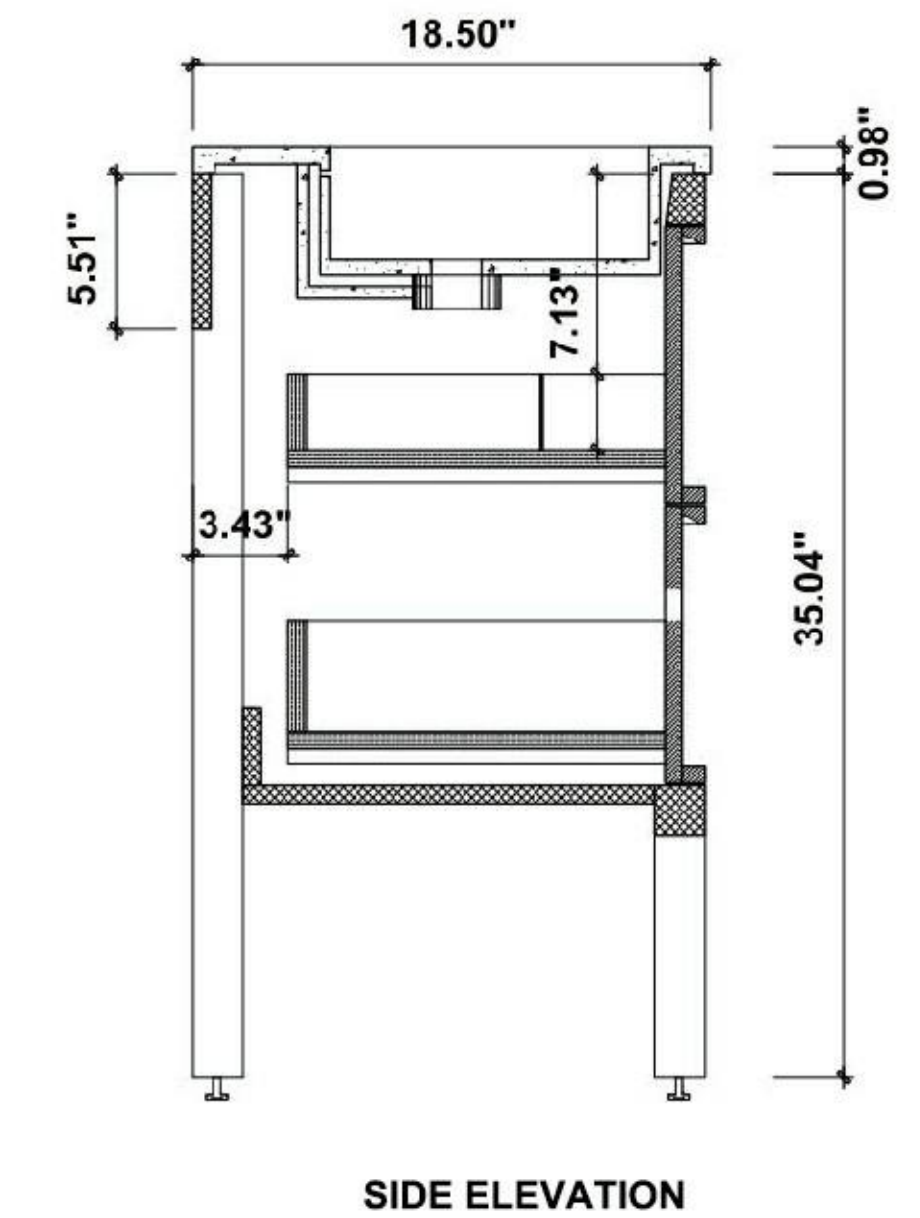

Annecy 36-inch:

- **Color Options:** Dark Walnut / Charcoal
- **Countertop:** 1-Single faucet hole Premium Grade Acrylic Solid Surface (Gloss Finish)
- **Vanity Base:** Multi-layer Engineering Wood
- **Sink:** Premium Grade Acrylic Solid Surface (Gloss Finish)
- **Overall:** 2 Drawers (Upper Drawer: Glass side panels with LED Lighting)
- **Dimensions:**

Cabinet: 35.2"W x 18.31"D x 35.04"H

Top: 35.43"W x 18.50"D x 0.98"H

Overall Dimensions: 35.43"W x 18.50"D x 36.02"H