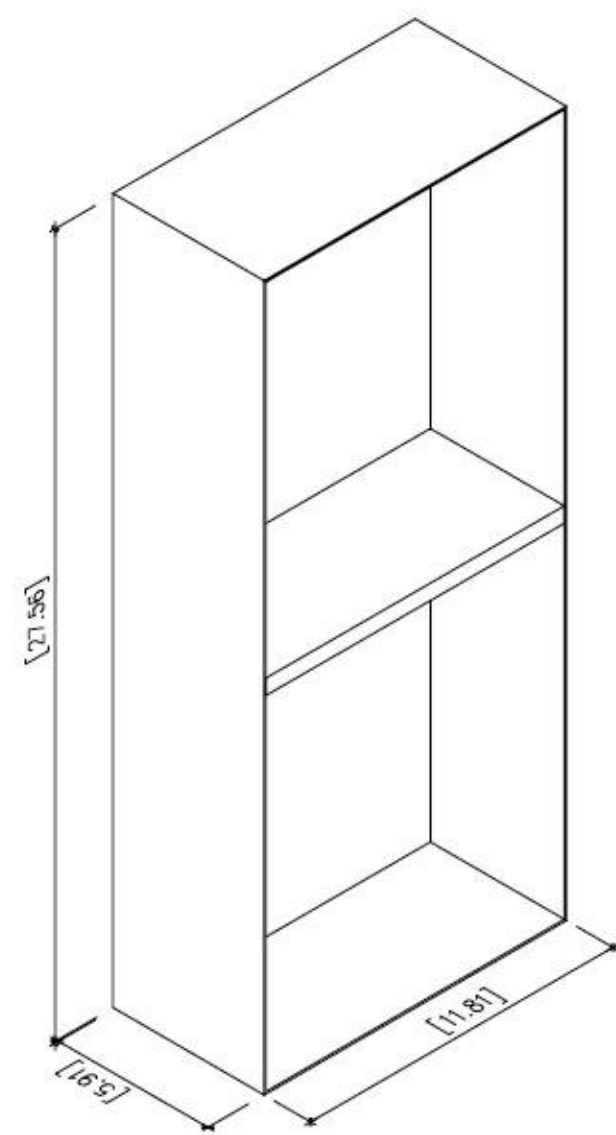

SIDE CABINET

SHADOW