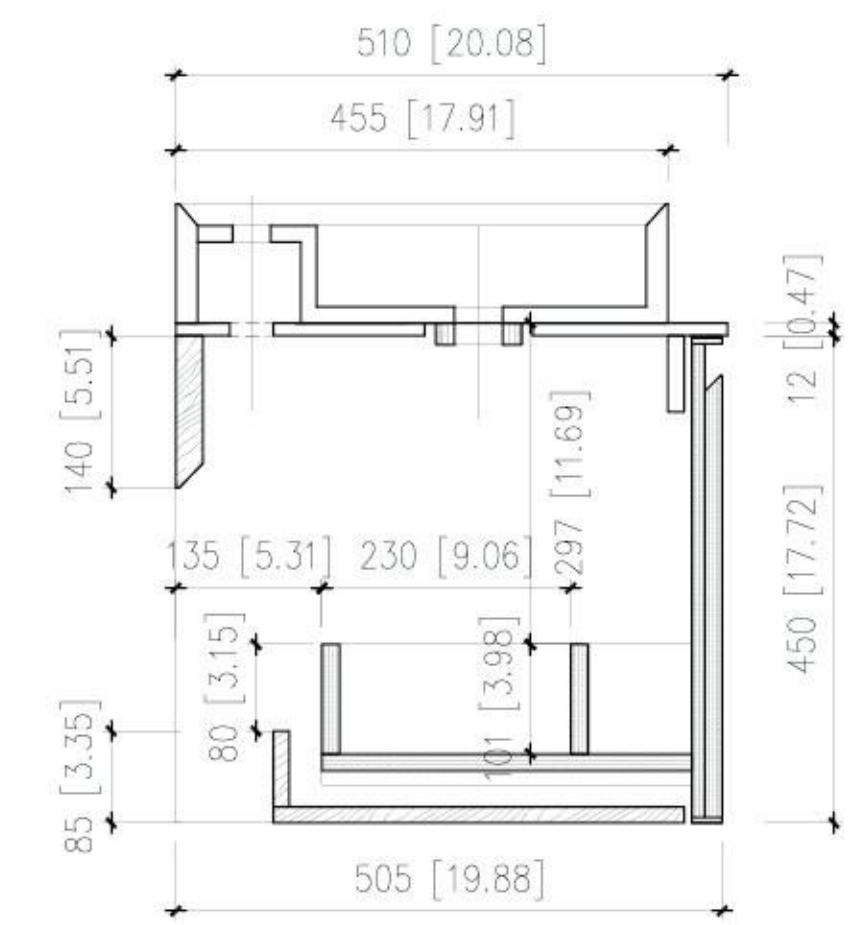

SIDE ELEVATION