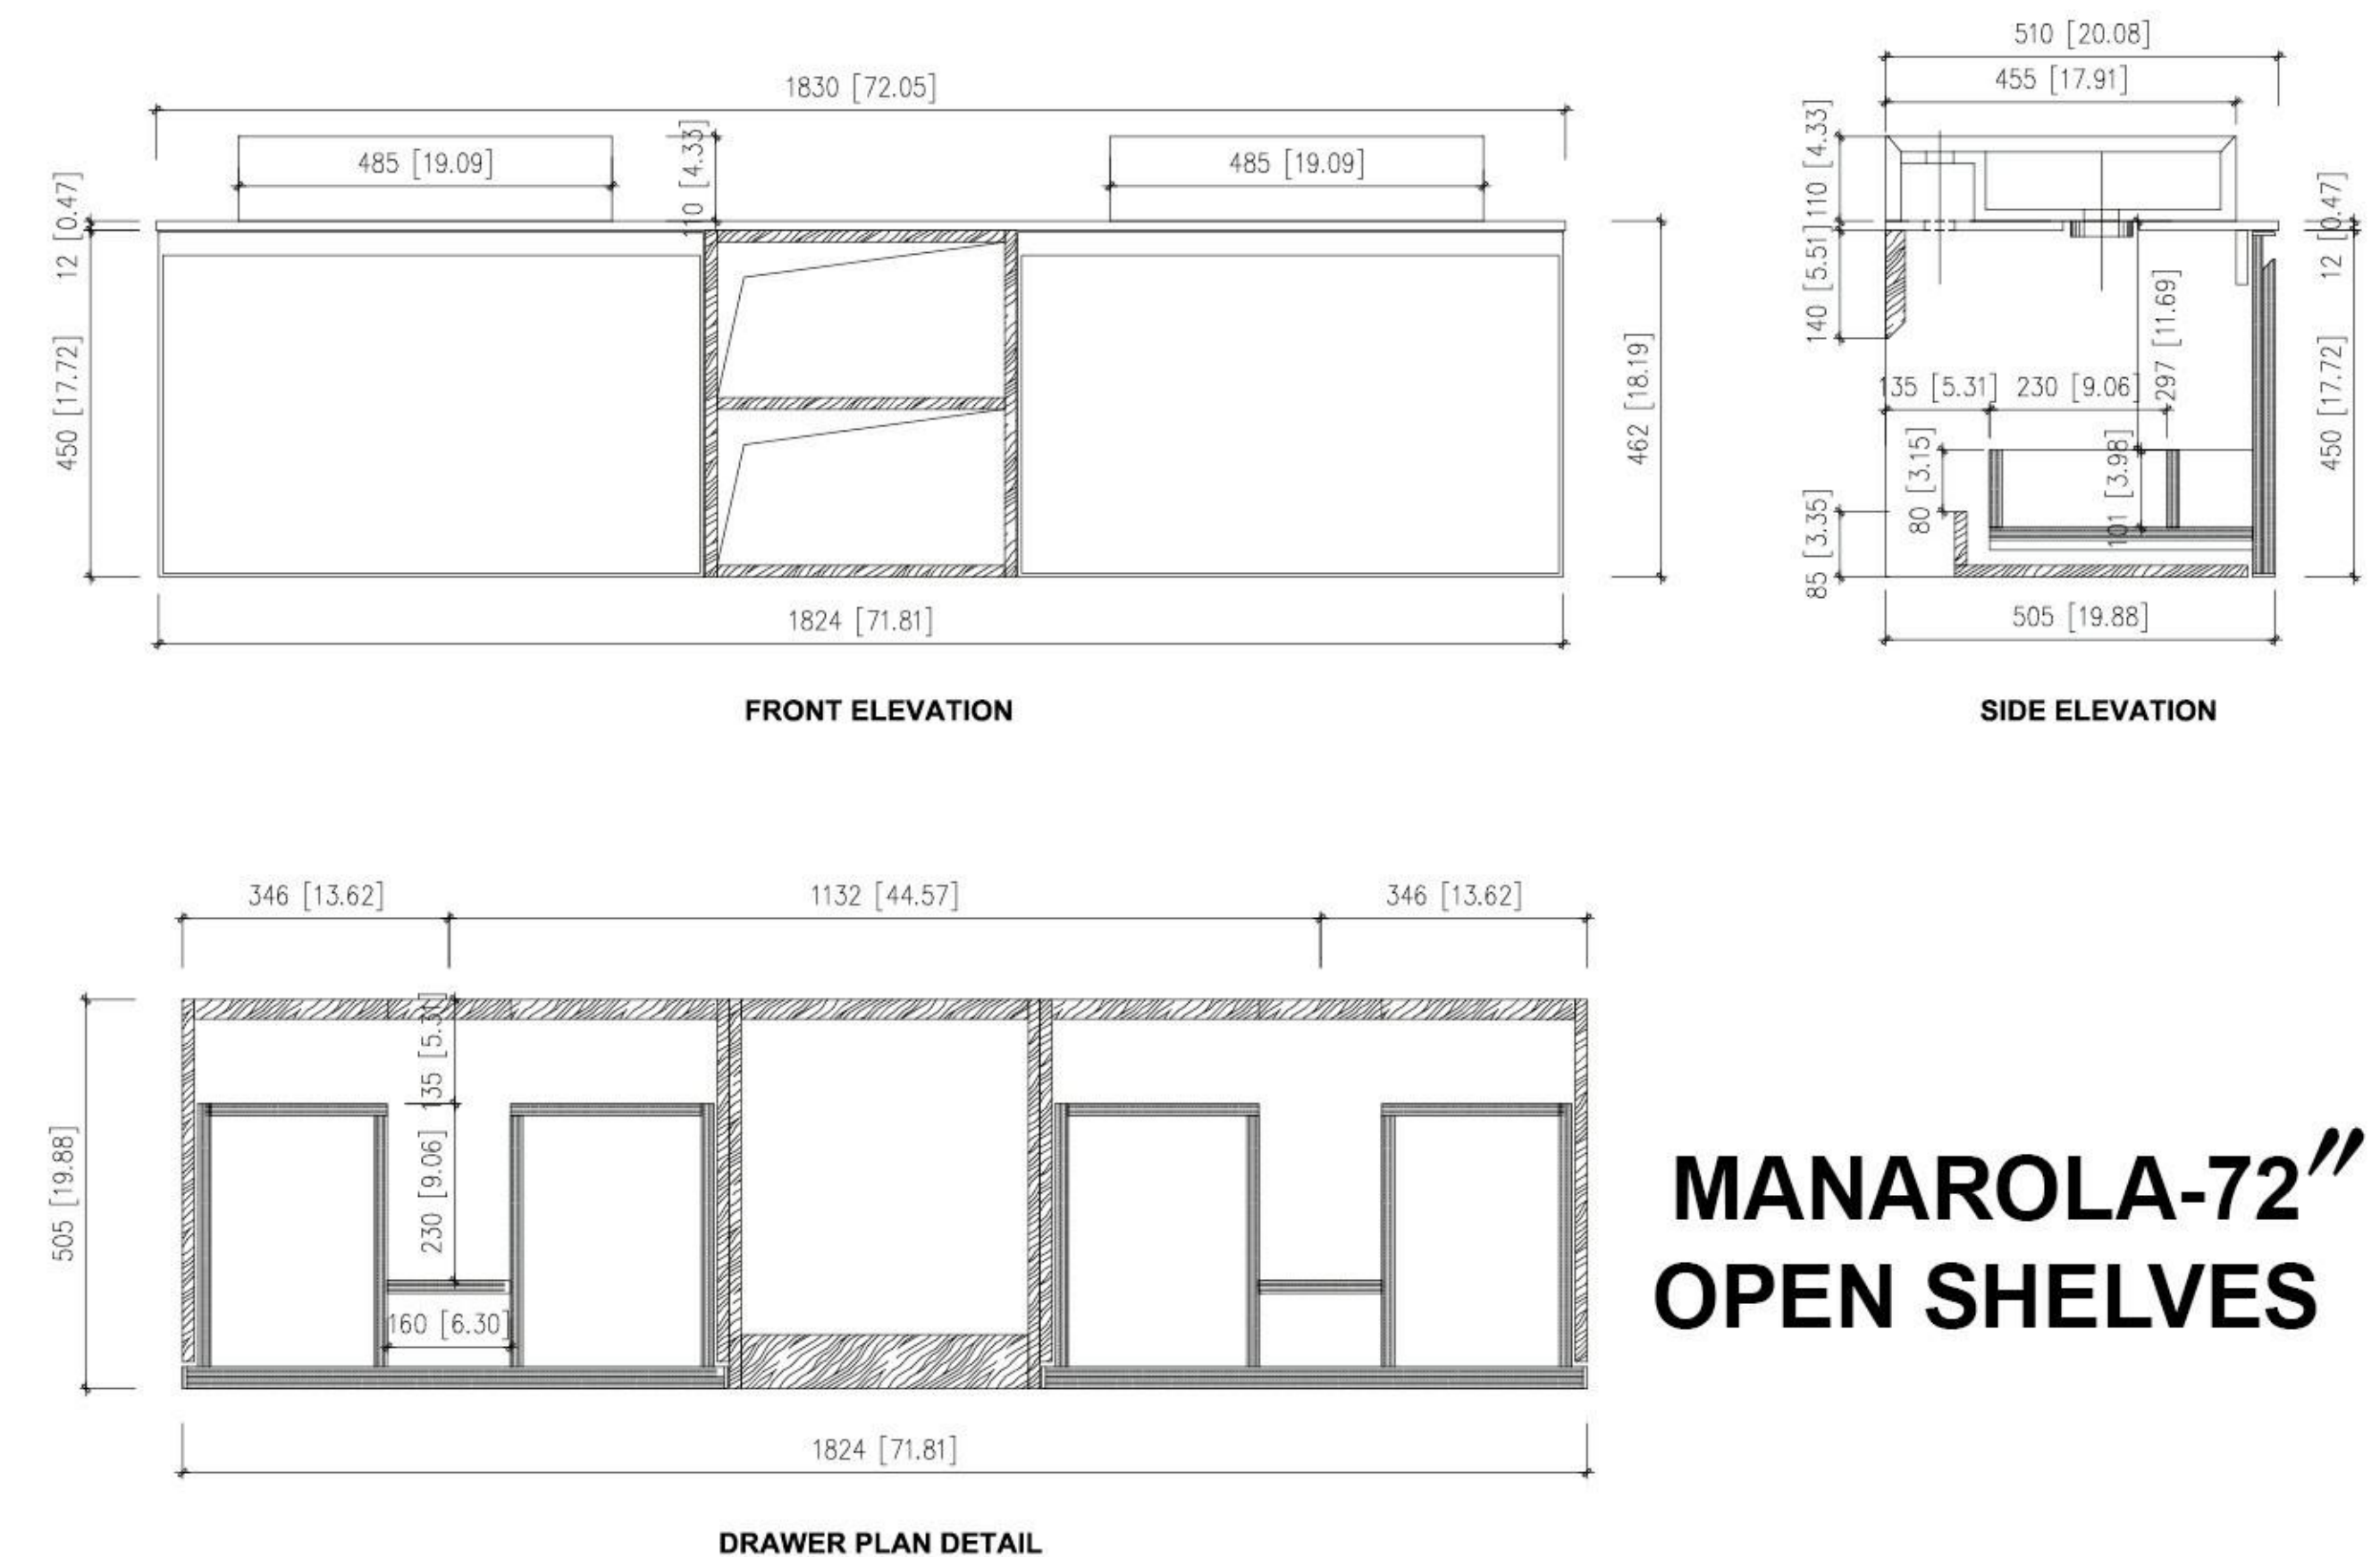

Manarola 72-inch(Open Shelves):

- **Color Options:** Light Gray
- **Countertop:** 2-Single faucet hole Premium Grade ATH Solid Surface (Matte Finish)
- **Vanity Base:** Multi-layer Engineering Wood
- **Sink:** Premium Grade ATH Solid Surface (Matte Finish)
- **Overall:** 2 Drawers with Open Shelves
- **Dimensions:**
  - Cabinet: 71.81" W x 19.88" D x 17.72" H
  - Top: 72.05" W x 20.08" D x 0.47" H
  - Sink (each): 19.09" W x 17.91" D x 4.33" H
  - Overall Dimensions: 72.05" W x 20.08" D x 22.52" H