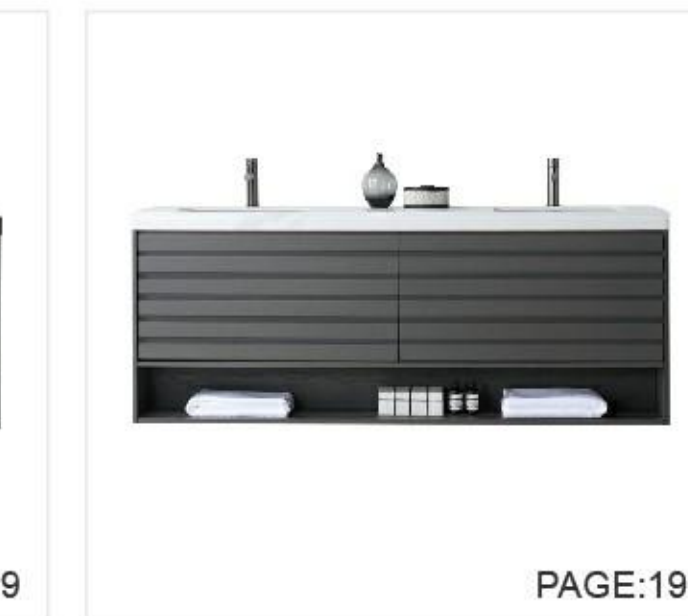

PAGE:41

PAGE:41

▼ 72-INCH PECAN OAK / CHARCOAL WITH BLACK TOP / WHITE TOP

PAGE:19

PAGE:19

PAGE:19

PAGE:19

I NARA