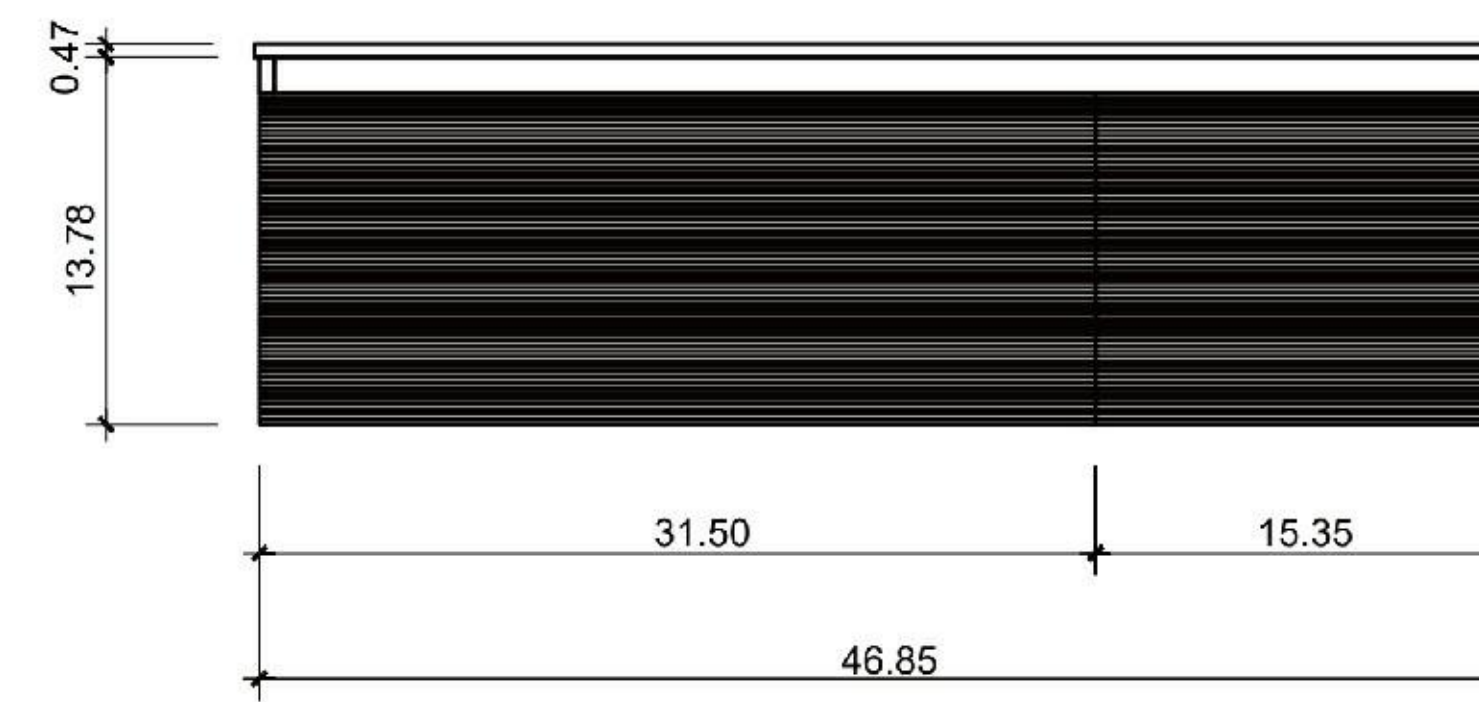

Nara 48"

Oslo 48-inch

(Single-Sink; Wall Mount)

Oslo 48-inch:

- **Color Options:** Matte Black + Whitewash
- **Countertop:** 1-Single faucet hole Premium Black Sintered Stone
- **Vanity Base:** Multi-layer Engineering Wood
- **Sink:** Premium Grade ATH Solid Surface (Matte Finish in Black Color)
- **Overall:** 2 Drawers
- **Dimensions:**
 - Cabinet: 46.85"W x 21.46"D x 13.78"H
 - Top: 46.85"W x 21.46"D x 0.47"H
 - Overall Dimensions: 46.85"W x 21.46"D x 14.25"H