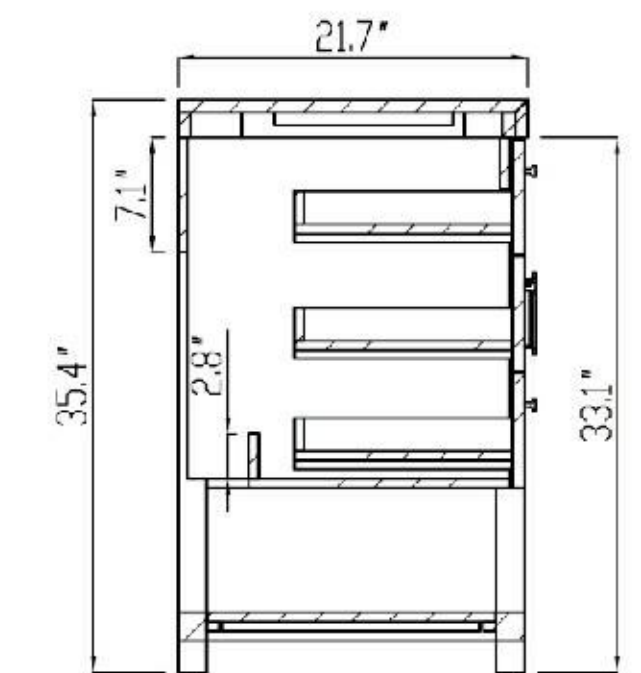

FRONT ELEVATION

SIDE ELEVATION

DRAWER PLAN DETAIL

Winchester-72"

Manarola 72-inch

(Double-Sink; Wall Mount)

Manarola 72-inch:

- **Color Options:** Black of Night / Silver Gray
- **Countertop:** 2-Single faucet hole Premium Quartz
- **Vanity Base:** Multi-layer Engineering Wood
- **Sink:** Ceramic
- **Overall:** 2 Drawers
- **Dimensions:**
 - Cabinet: 72" W x 19 1/2" D x 17 3/4" H
 - Countertop: 72 1/2" W x 19 5/8" D x 3 7/8" H
 - Overall Dimensions: 72 1/2" W x 19 5/8" D x 21 5/8" H