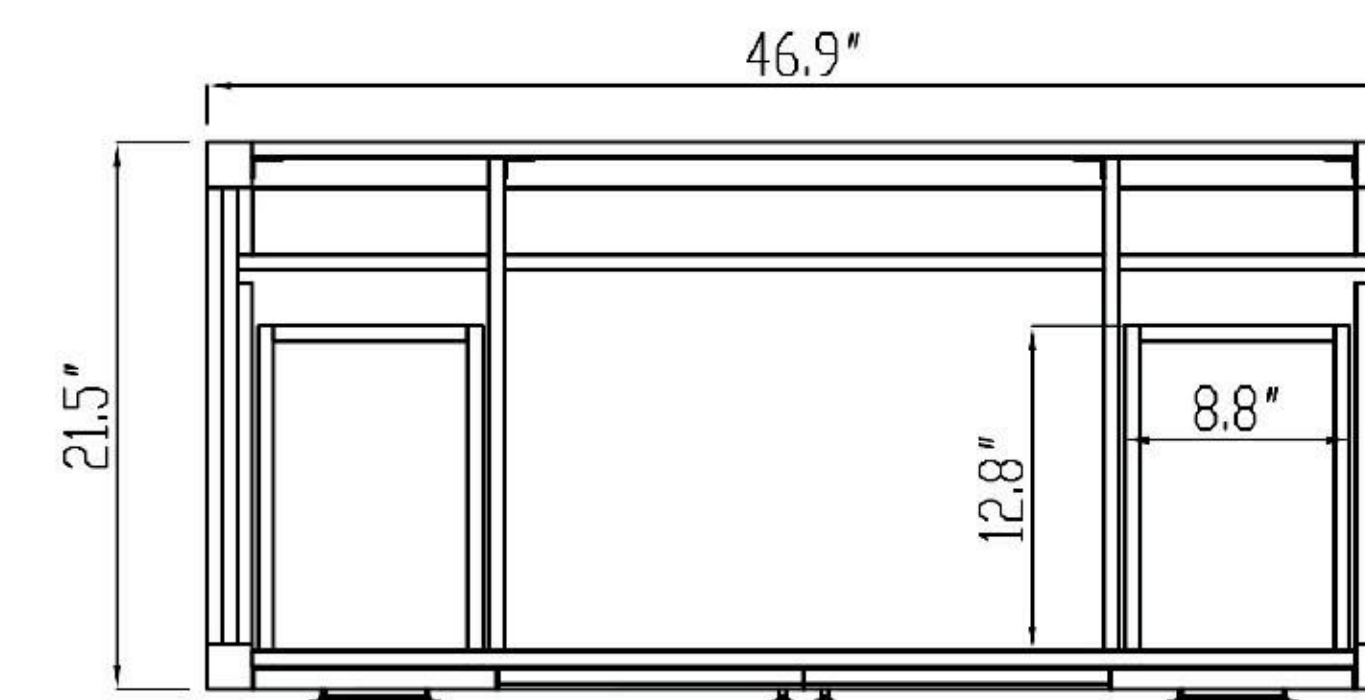

FRONT ELEVATION

SIDE ELEVATION

DRAWER PLAN DETAIL

Oslo 48"

Winchester 48-inch

(Single-Sink; Freestanding)

Winchester 48-inch:

- **Color Options:** Pecan Oak / Forest Green
- **Countertop Options:** 1-Single faucet hole Premium Black Marquina Quartz / 1-Single faucet hole Premium White Sintered Stone
- **Vanity Base:** Multi-layer Engineering Wood
- **Sink:** Ceramic
- **Overall:** 2 Doors and 6 Drawers
- **Dimensions:**
 - Cabinet: 46.9"W x 21.5"D x 33.1"H
 - Top: 47.24"W x 21.7"D x 2.4"H
 - Overall Dimensions: 47.27"W x 21.7"D x 35.4"H

FRONT ELEVATION

SIDE ELEVATION

DRAWER PLAN DETAIL

Winchester-48"

Manarola 48-inch

(Double-Sink; Wall Mount)

Manarola 48-inch:

- **Color Options:** Black of Night / Silver Gray
- **Countertop:** 2-Single faucet hole Premium Quartz
- **Vanity Base:** Multi-layer Engineering Wood
- **Sink:** Ceramic
- **Overall:** 2 Drawers
- **Dimensions:**
 - Cabinet: 46 7/8" W x 19 1/2" D x 17 3/4" H
 - Countertop: 47 1/4" W x 19 5/8" D x 3 7/8" H
 - Overall Dimensions: 47 1/4" W x 19 5/8" D x 21 5/8" H