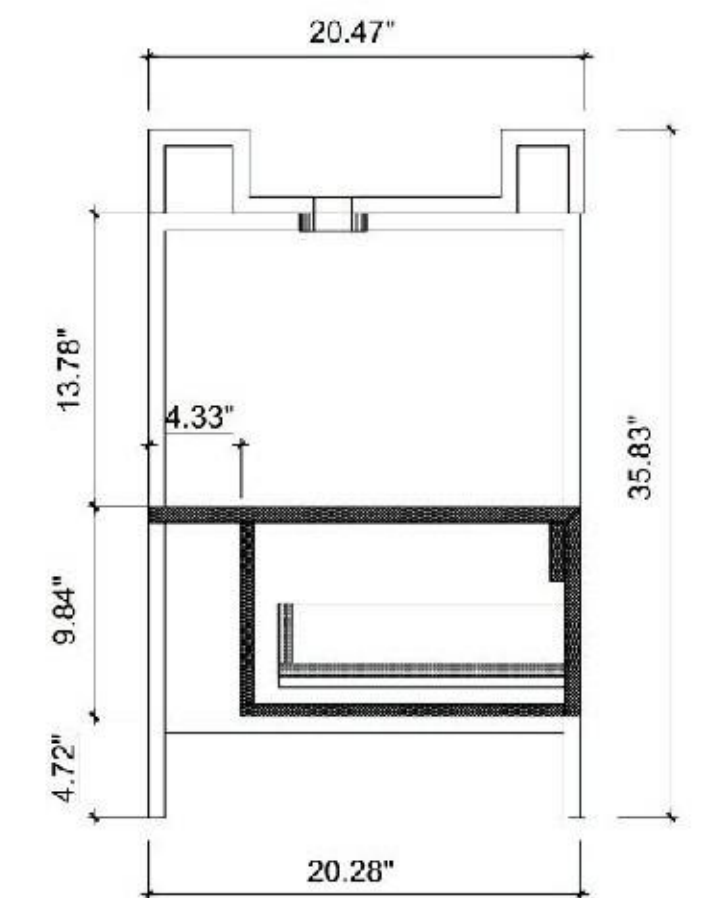

SIDE ELEVATION