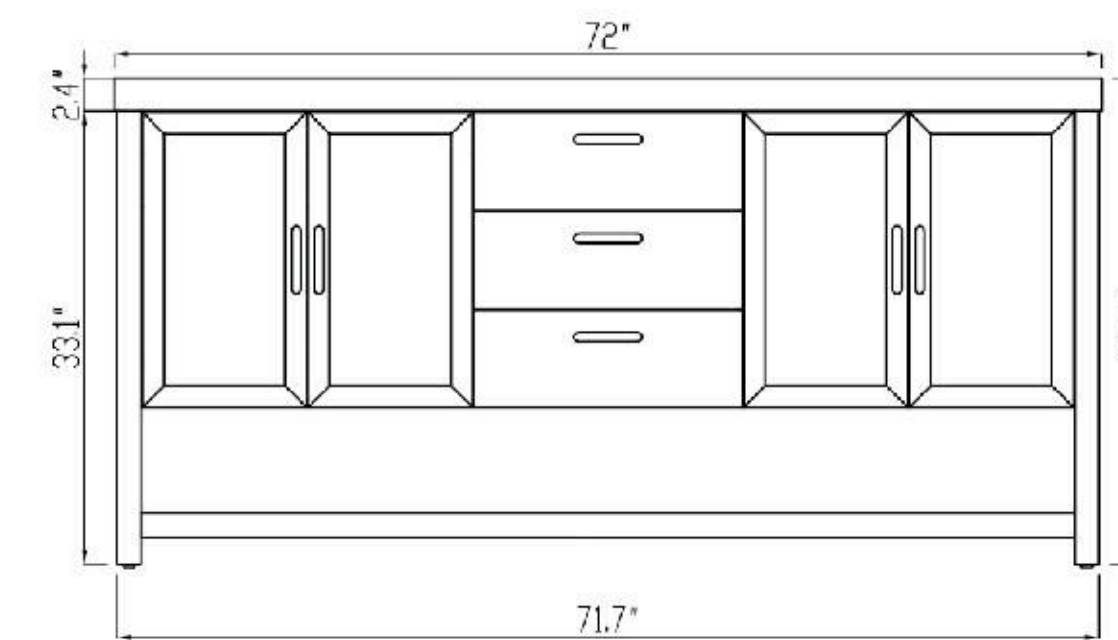

Winchester 72-inch:

- **Color Options:** Pecan Oak / Forest Green
- **Countertop Options:** 2-Single faucet hole Premium Black Marquina Quartz / 2-Single faucet hole Premium White Sintered Stone
- **Vanity Base:** Multi-layer Engineering Wood
- **Sink:** Ceramic
- **Overall:** 4 Doors and 3 Drawers
- **Dimensions:**
  - Cabinet: 71.7"W x 21.5"D x 33.1"H
  - Top: 72"W x 21.7"D x 2.4"H
  - Overall Dimensions: 72"W x 21.7"D x 35.4"H

FRONT ELEVATION