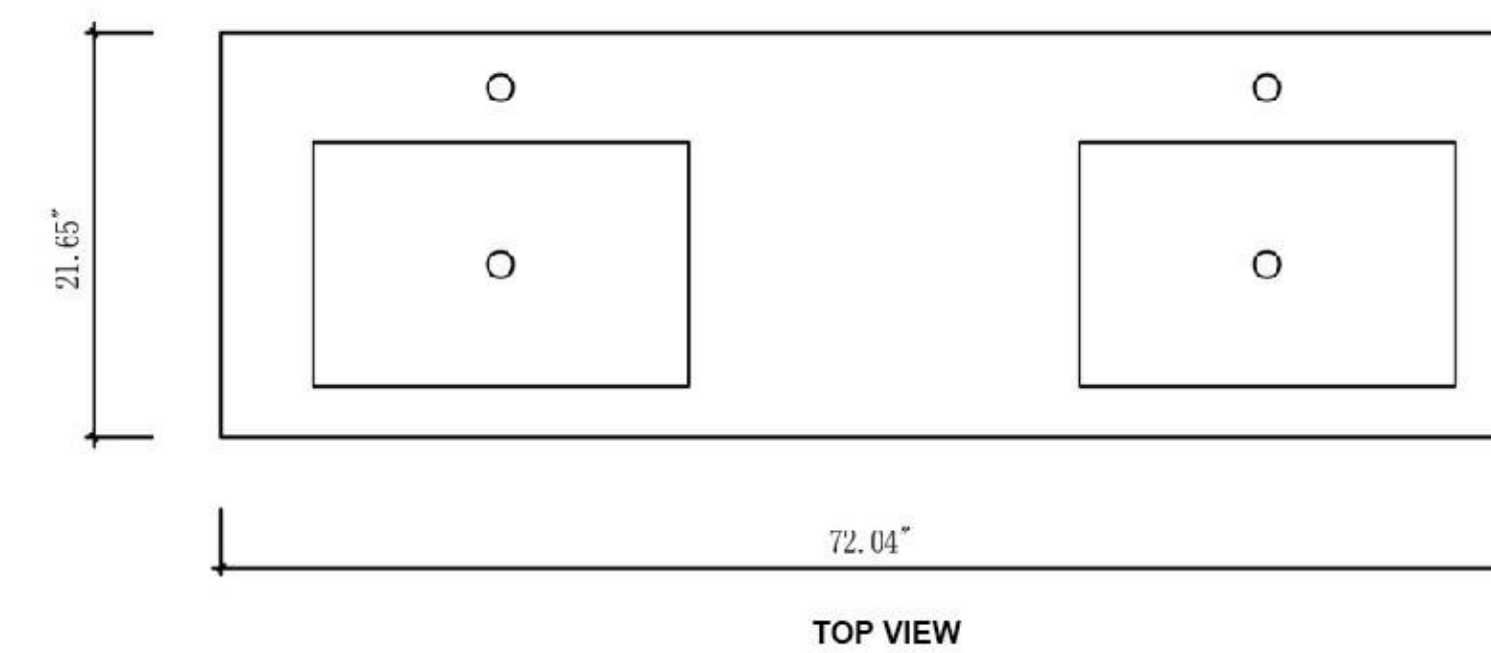

Nara 72-inch:

- **Color Options:** Pecan Oak / Chestnut Oak
- **Countertop:** 2-Single faucet hole Premium Pure White Quartz
- **Vanity Base:** Multi-layer Engineering Wood
- **Sink:** Ceramic
- **Overall:** 4 Doors and 3 Drawers
- **Dimensions:**

Cabinet: 71.65"W x 21.45"D x 35.03"H

Top: 72.04"W x 21.65"D x 0.78"H

Overall Dimensions: 72.04"W x 21.65"D x 35.81"H