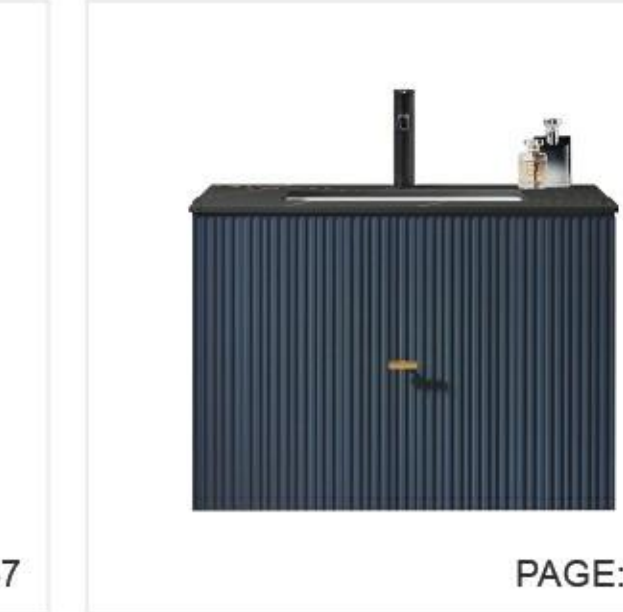

PAGE:137

PAGE:137

▼ 42-INCH FOREST GREEN / DARK BLUE WITH WHITE TOP / BLACK TOP