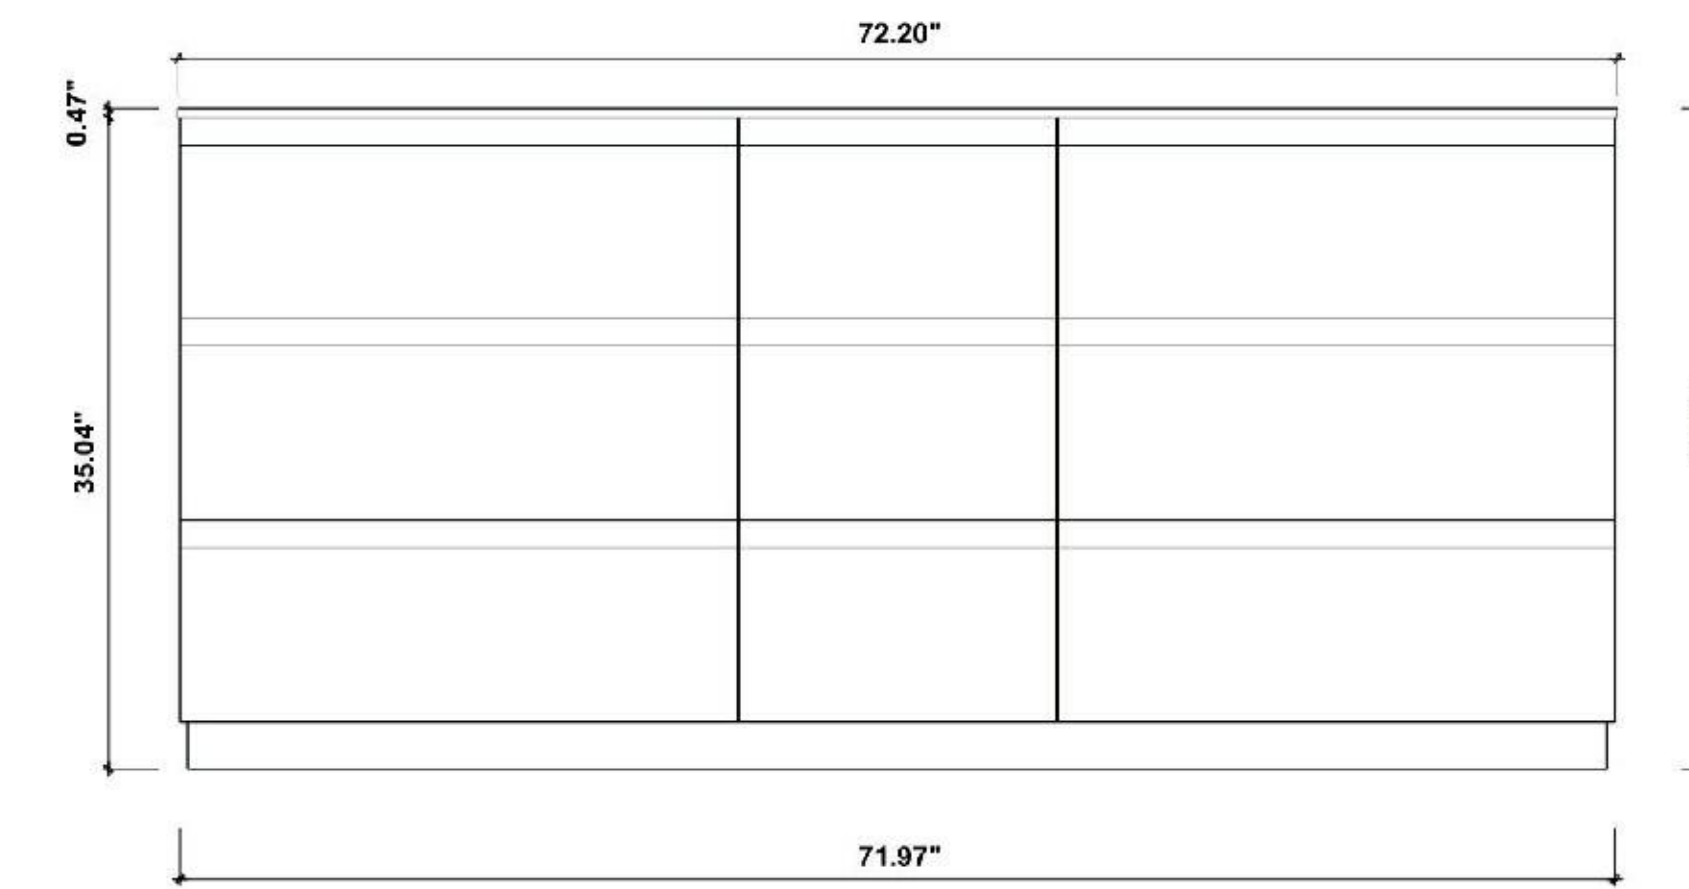

Rothenburg 72-inch:

- **Color Options:** Golden Oak / Charcoal
- **Countertop:** 2-Single faucet hole Premium Grade ATH Solid Surface (Matte Finish)
- **Vanity Base:** Multi-layer Engineering Wood
- **Sink:** Premium Grade ATH Solid Surface (Matte Finish)
- **Overall:** 9 Drawers
- **Dimensions:**
  - Cabinet: 71.97"W x 19.88"D x 35.04"H
  - Top mount sink: 72.20"W x 20.08"D x 0.47"H
  - Overall Dimensions: 72.20"W x 20.08"D x 35.51"H