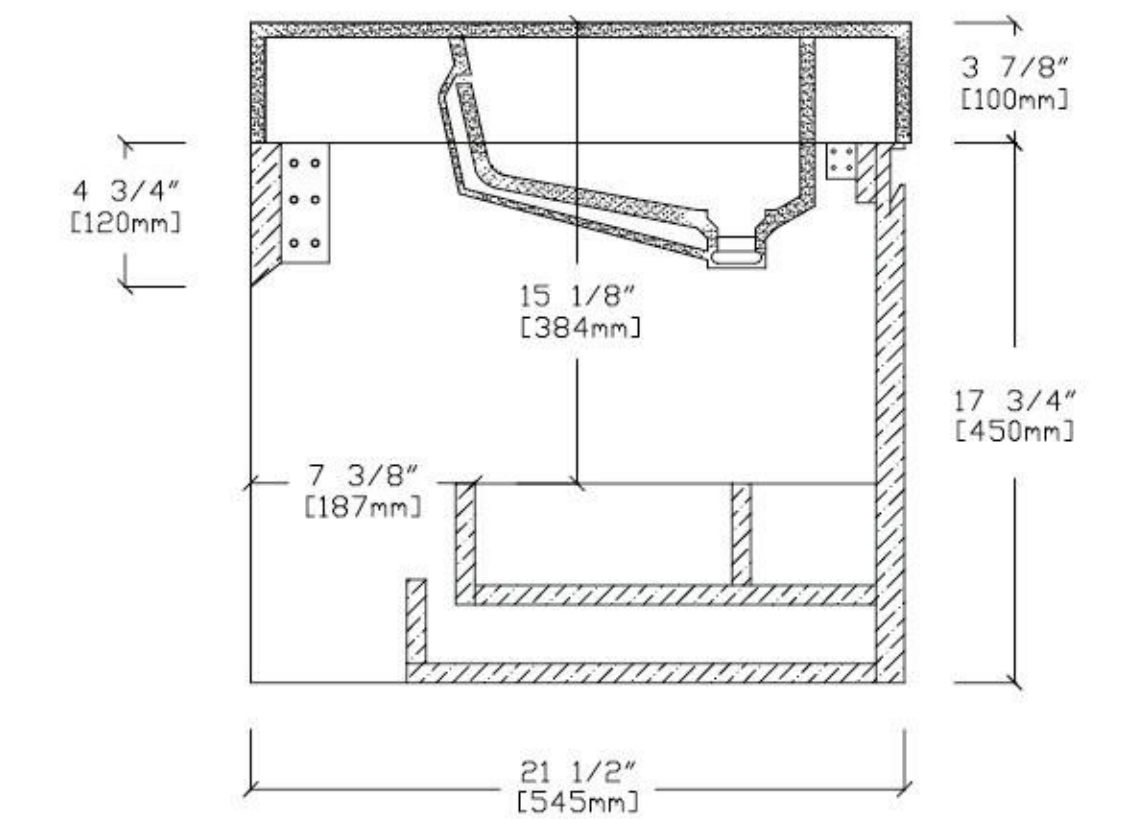

Manarola 42-inch:

- **Color Options:** Red Amber + Walnut / Matte Black + Matte White
- **Countertop:** 1-Single faucet hole Premium Quartz
- **Vanity Base:** Multi-layer Engineering Wood
- **Sink:** Ceramic
- **Overall:** 1 Drawer with Open Shelves
- **Dimensions:**
  - Cabinet: 41.5"W x 21.5"D x 17.75"H
  - Top: 41.88"W x 21.63"D x 3.88"H
  - Overall Dimensions: 41.88"W x 21.63"D x 21.63"H