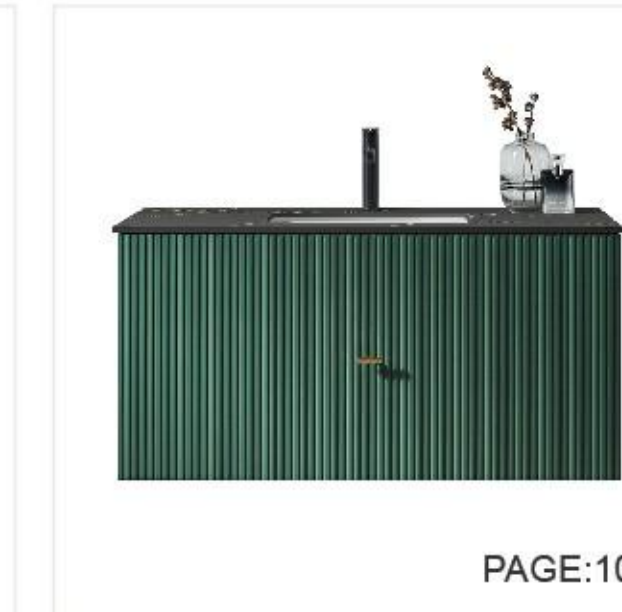

PAGE:137

PAGE:137

PAGE:137

▼ 42-INCH FOREST GREEN / DARK BLUE WITH WHITE TOP / BLACK TOP

PAGE:103

PAGE:103

PAGE:103

PAGE:103