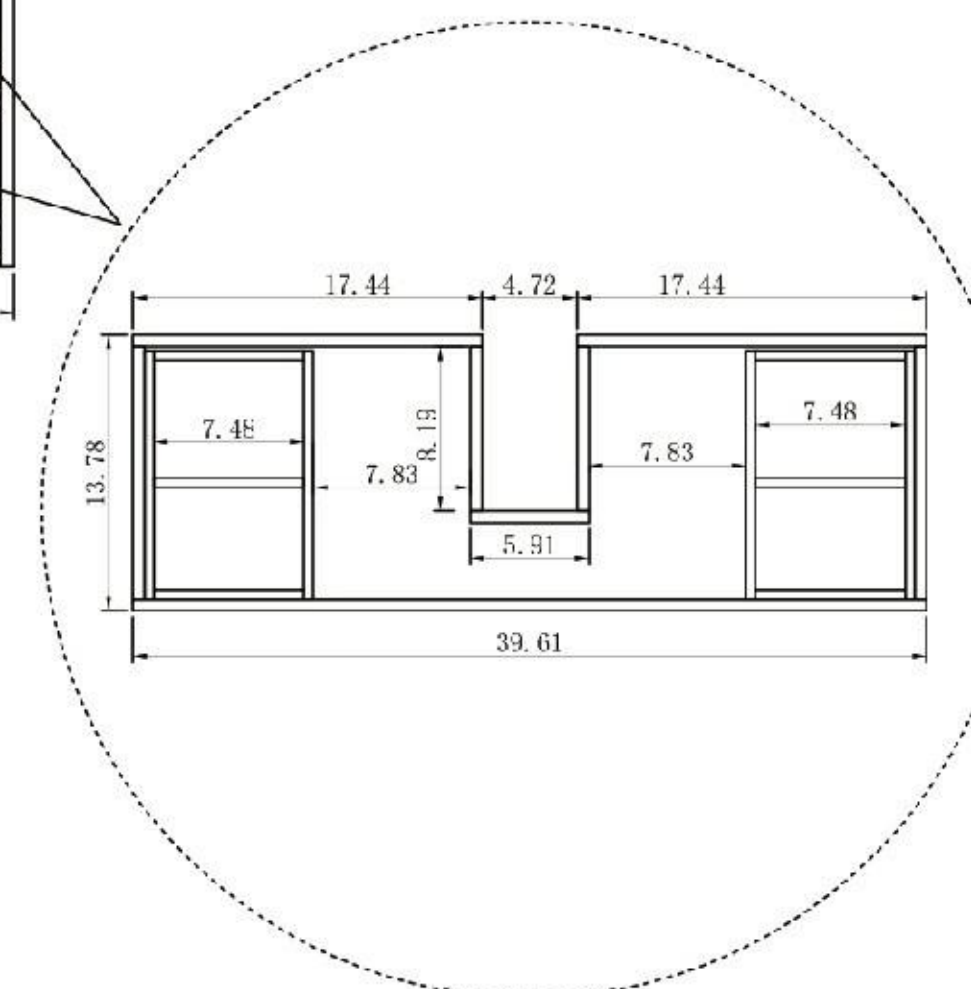

VANITY 42-INCH

Barcelona 42-inch

(Single-Sink; Wall Mount)

Barcelona 42-inch:

- **Color Options:** Forest Green / Dark Blue
- **Countertop:** 1-Single faucet hole Premium White Sintered Stone / 1-Single faucet hole Premium Black Sintered Stone
- **Vanity Base:** Multi-layer Engineering Wood
- **Sink:** Ceramic
- **Overall:** 1 Drawer with 1 Inner Drawer
- **Dimensions:**
  - Cabinet: 41.34"W x 20.47"D x 20.47"H
  - Top: 41.73"W x 20.87"D x 0.47"H
  - Overall Dimensions: 41.73"W x 20.87"D x 20.94"H

Barcelona-42"