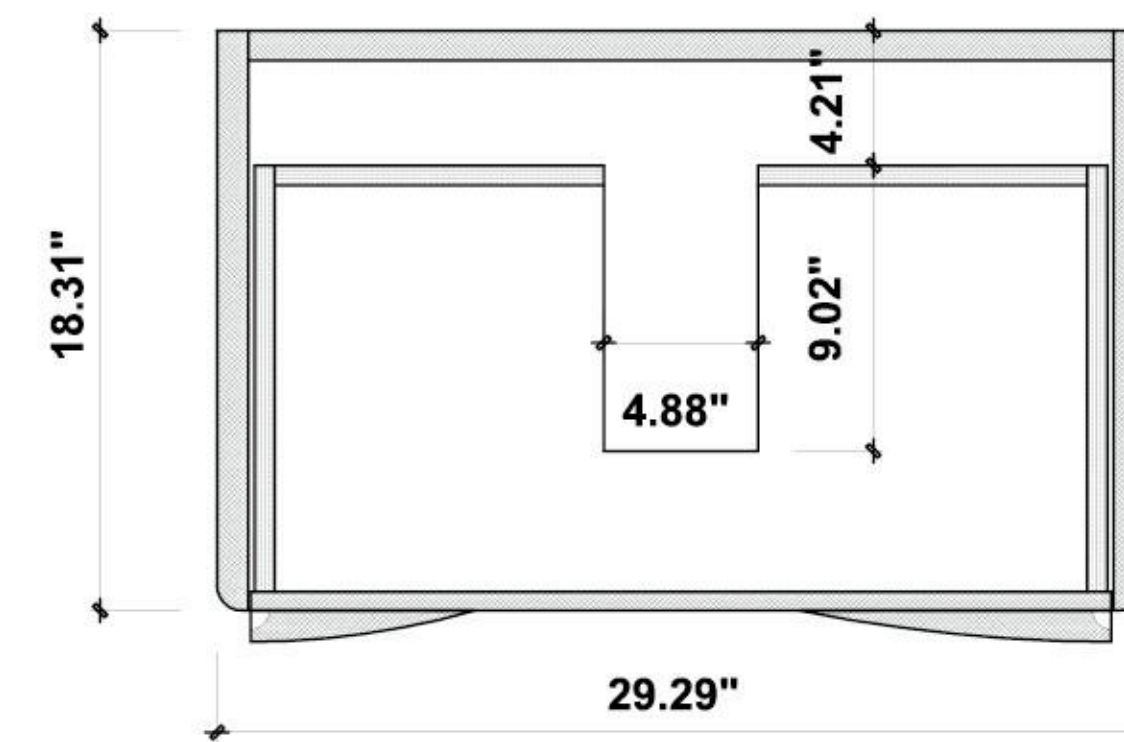

DRAWER PLAN DETAIL

COLMAR-30"