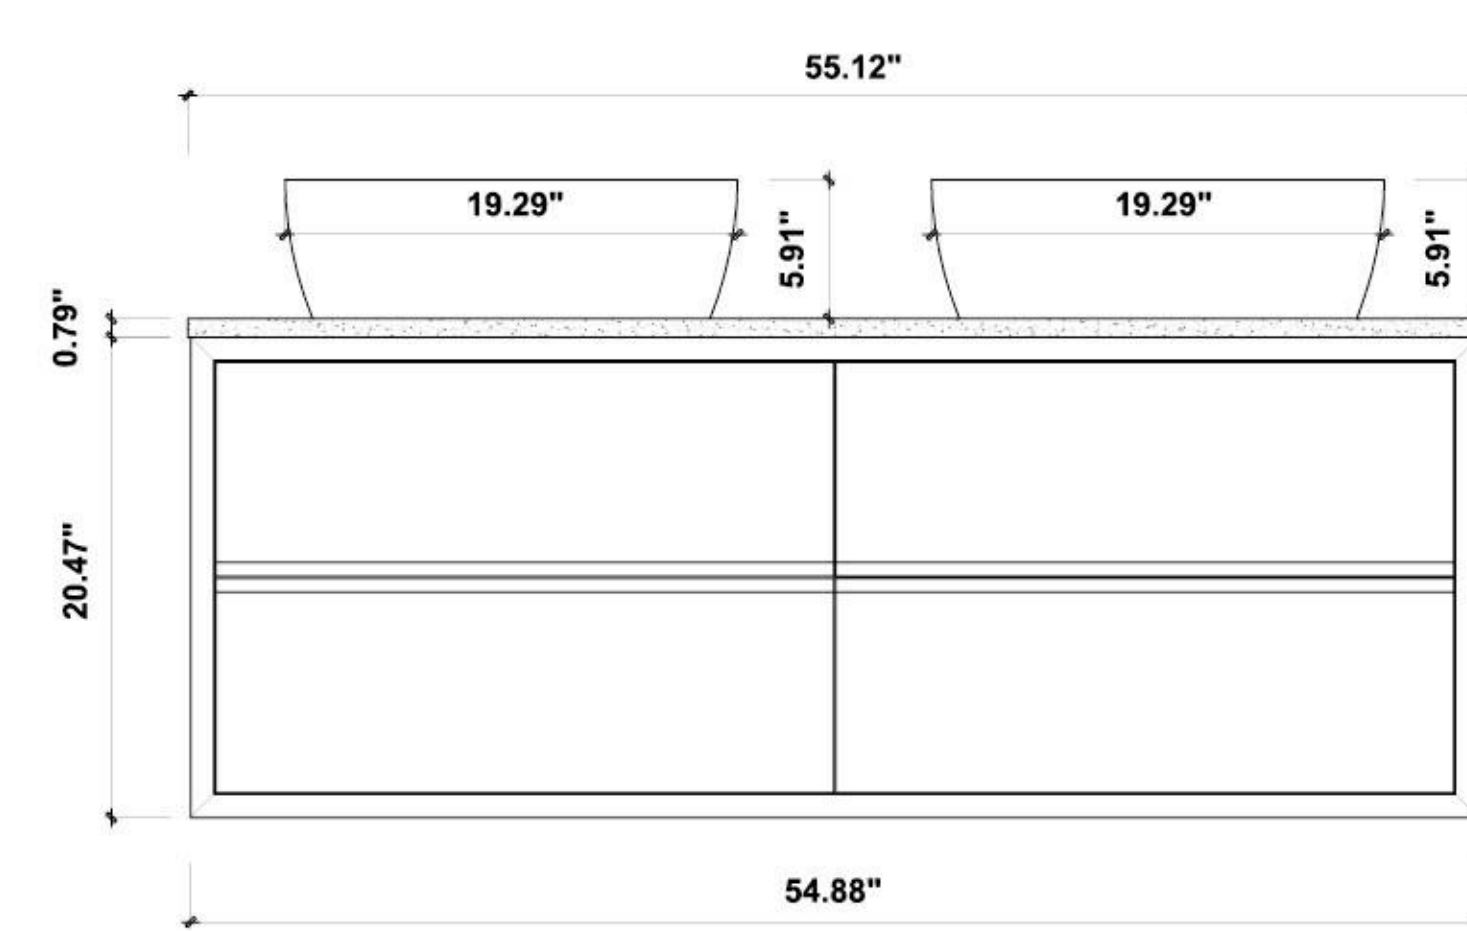

Sintra 55-inch:

- **Color Options:** Whitewash Oak / Dark Walnut
- **Countertop:** 2-Single faucet hole Pure White Quartz
- **Vanity Base:** Multi-layer Engineering Wood
- **Sink:** Ceramic
- **Overall:** 4 Drawers
- **Dimensions:**

Cabinet: 54.88" W x 20.28" D x 20.47" H

Top: 55.12" W x 20.47" D x 0.79" H

Sink (each): 19.29" W x 15.55" D x 5.91" H

Overall Dimensions: 55.12" W x 20.47" D x 27.17" H

FRONT ELEVATION