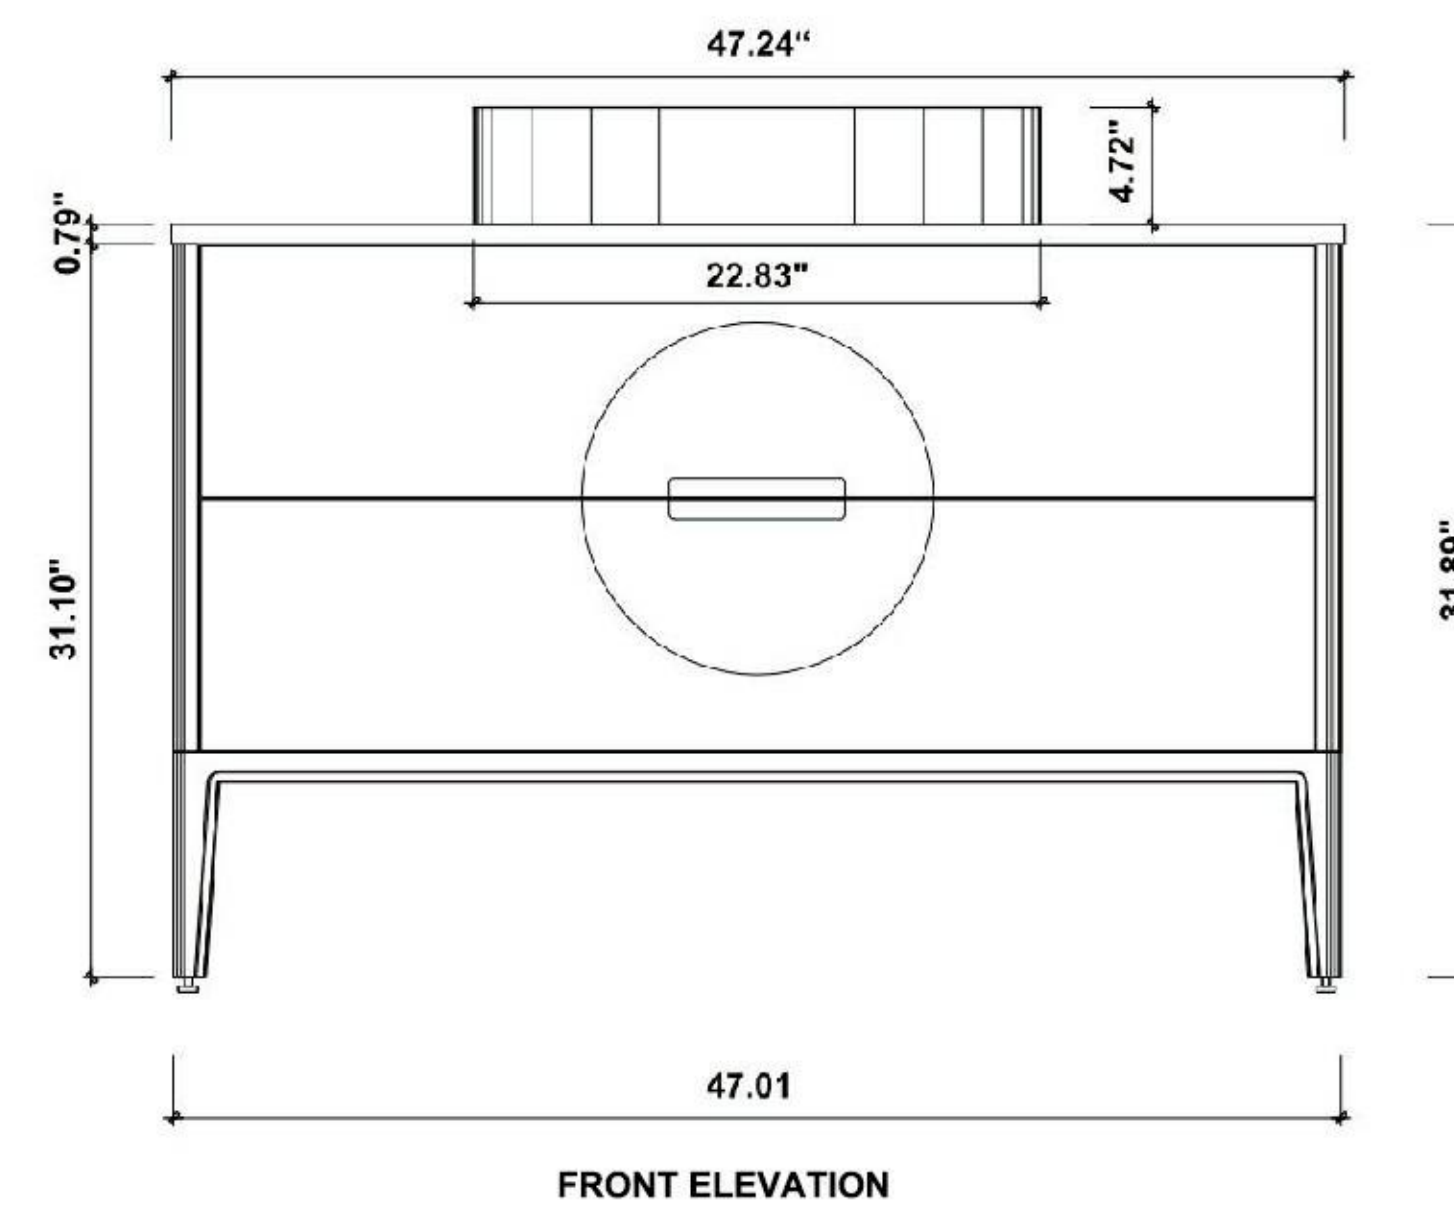

Cabinet: 47.01"W x 20.28"D x 31.10"H

Top: 47.24"W x 20.47"D x 0.79"H

Sink: 22.83"W x 14.96"D x 4.72"H

Overall Dimensions: 47.24"W x 20.47"D x 36.61"H

COLMAR-48"

Goreme 48-inch (Single-Sink; Wall Mount)

Goreme 48-inch: