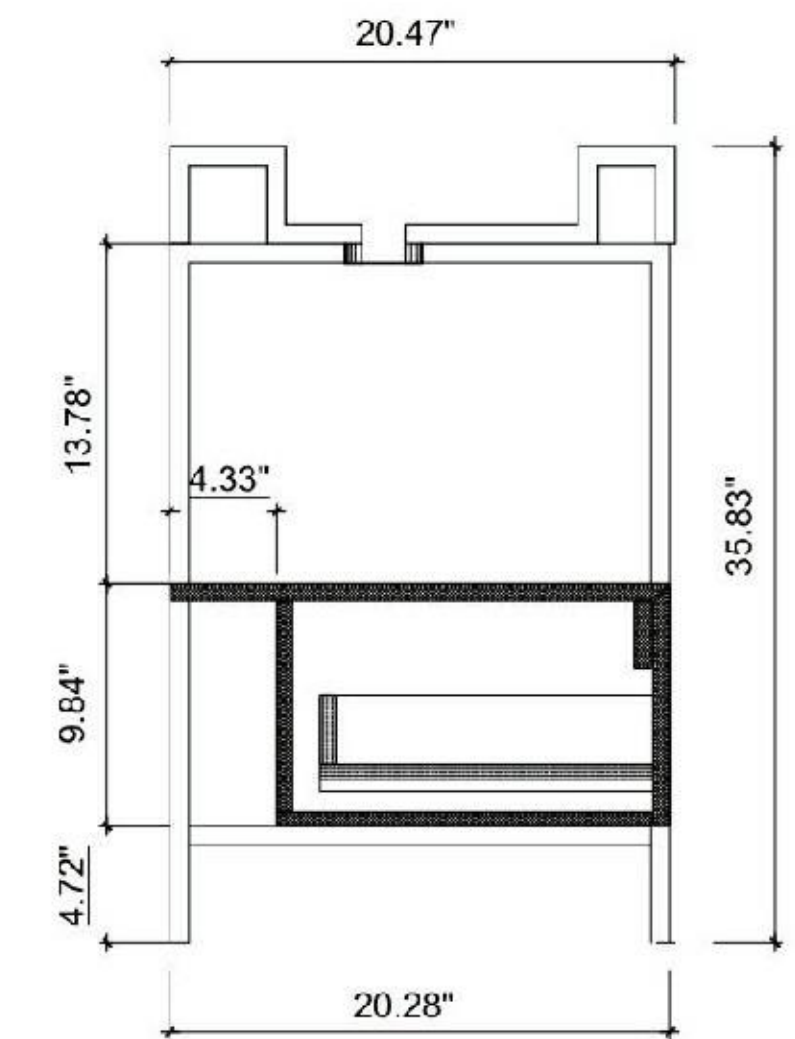

SIDE ELEVATION