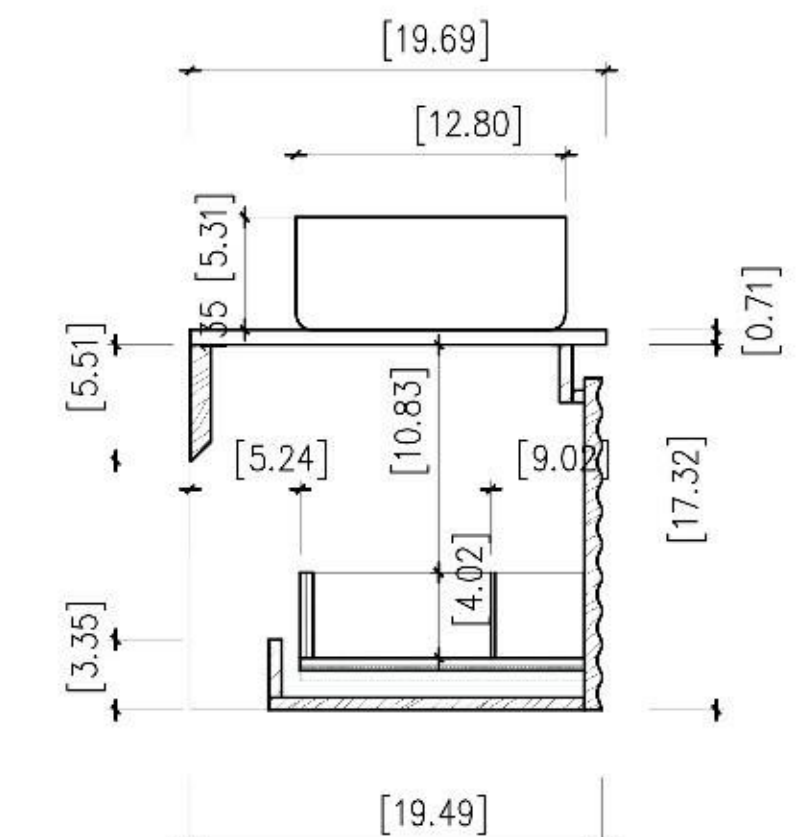

Cabinet: 35.83"W x 19.49"D x 17.32"H

Top: 36"W x 19.69"D x 0.71"H

Sink: 17.91"W x 12.80"D x 5.31"H

Overall Dimensions: 36"W x 19.69"D x 23.34"H

FRONT ELEVATION

SIDE ELEVATION

DRAWER PLAN DETAIL

Ocala-36"