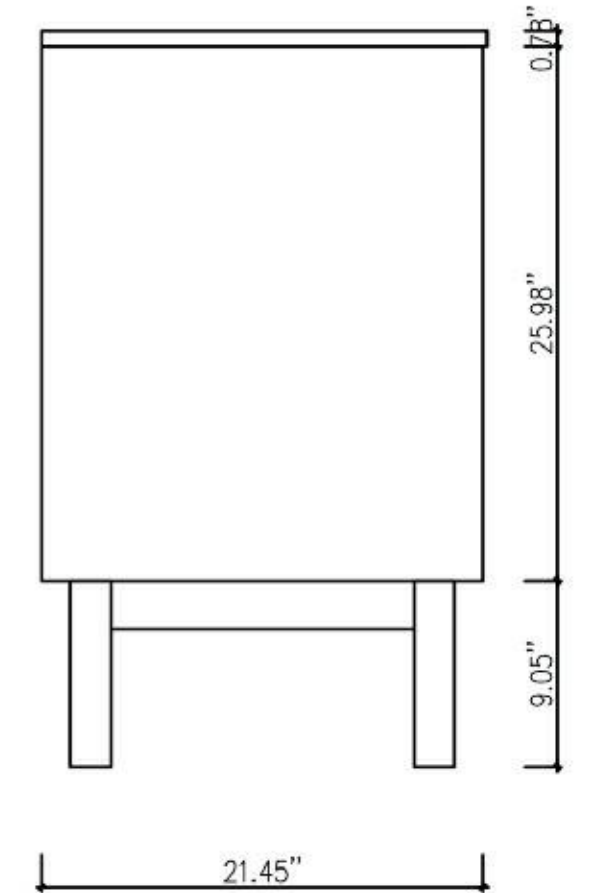

VANITY 60-INCH

Nara 60-inch

(Double-Sink; Freestanding)

Nara 60-inch:

- **Color Options:** Pecan Oak / Chestnut Oak
- **Countertop:** 2-Single faucet hole Premium Pure White Quartz
- **Vanity Base:** Multi-layer Engineering Wood
- **Sink:** Ceramic
- **Overall:** 4 Doors
- **Dimensions:**
  - Cabinet: 58.66"W x 21.45"D x 35.03"H
  - Top: 59.05"W x 21.65"D x 0.78"H
  - Overall Dimensions: 59.05"W x 21.65"D x 35.81"H

SIDE VIEW

Nara 60"