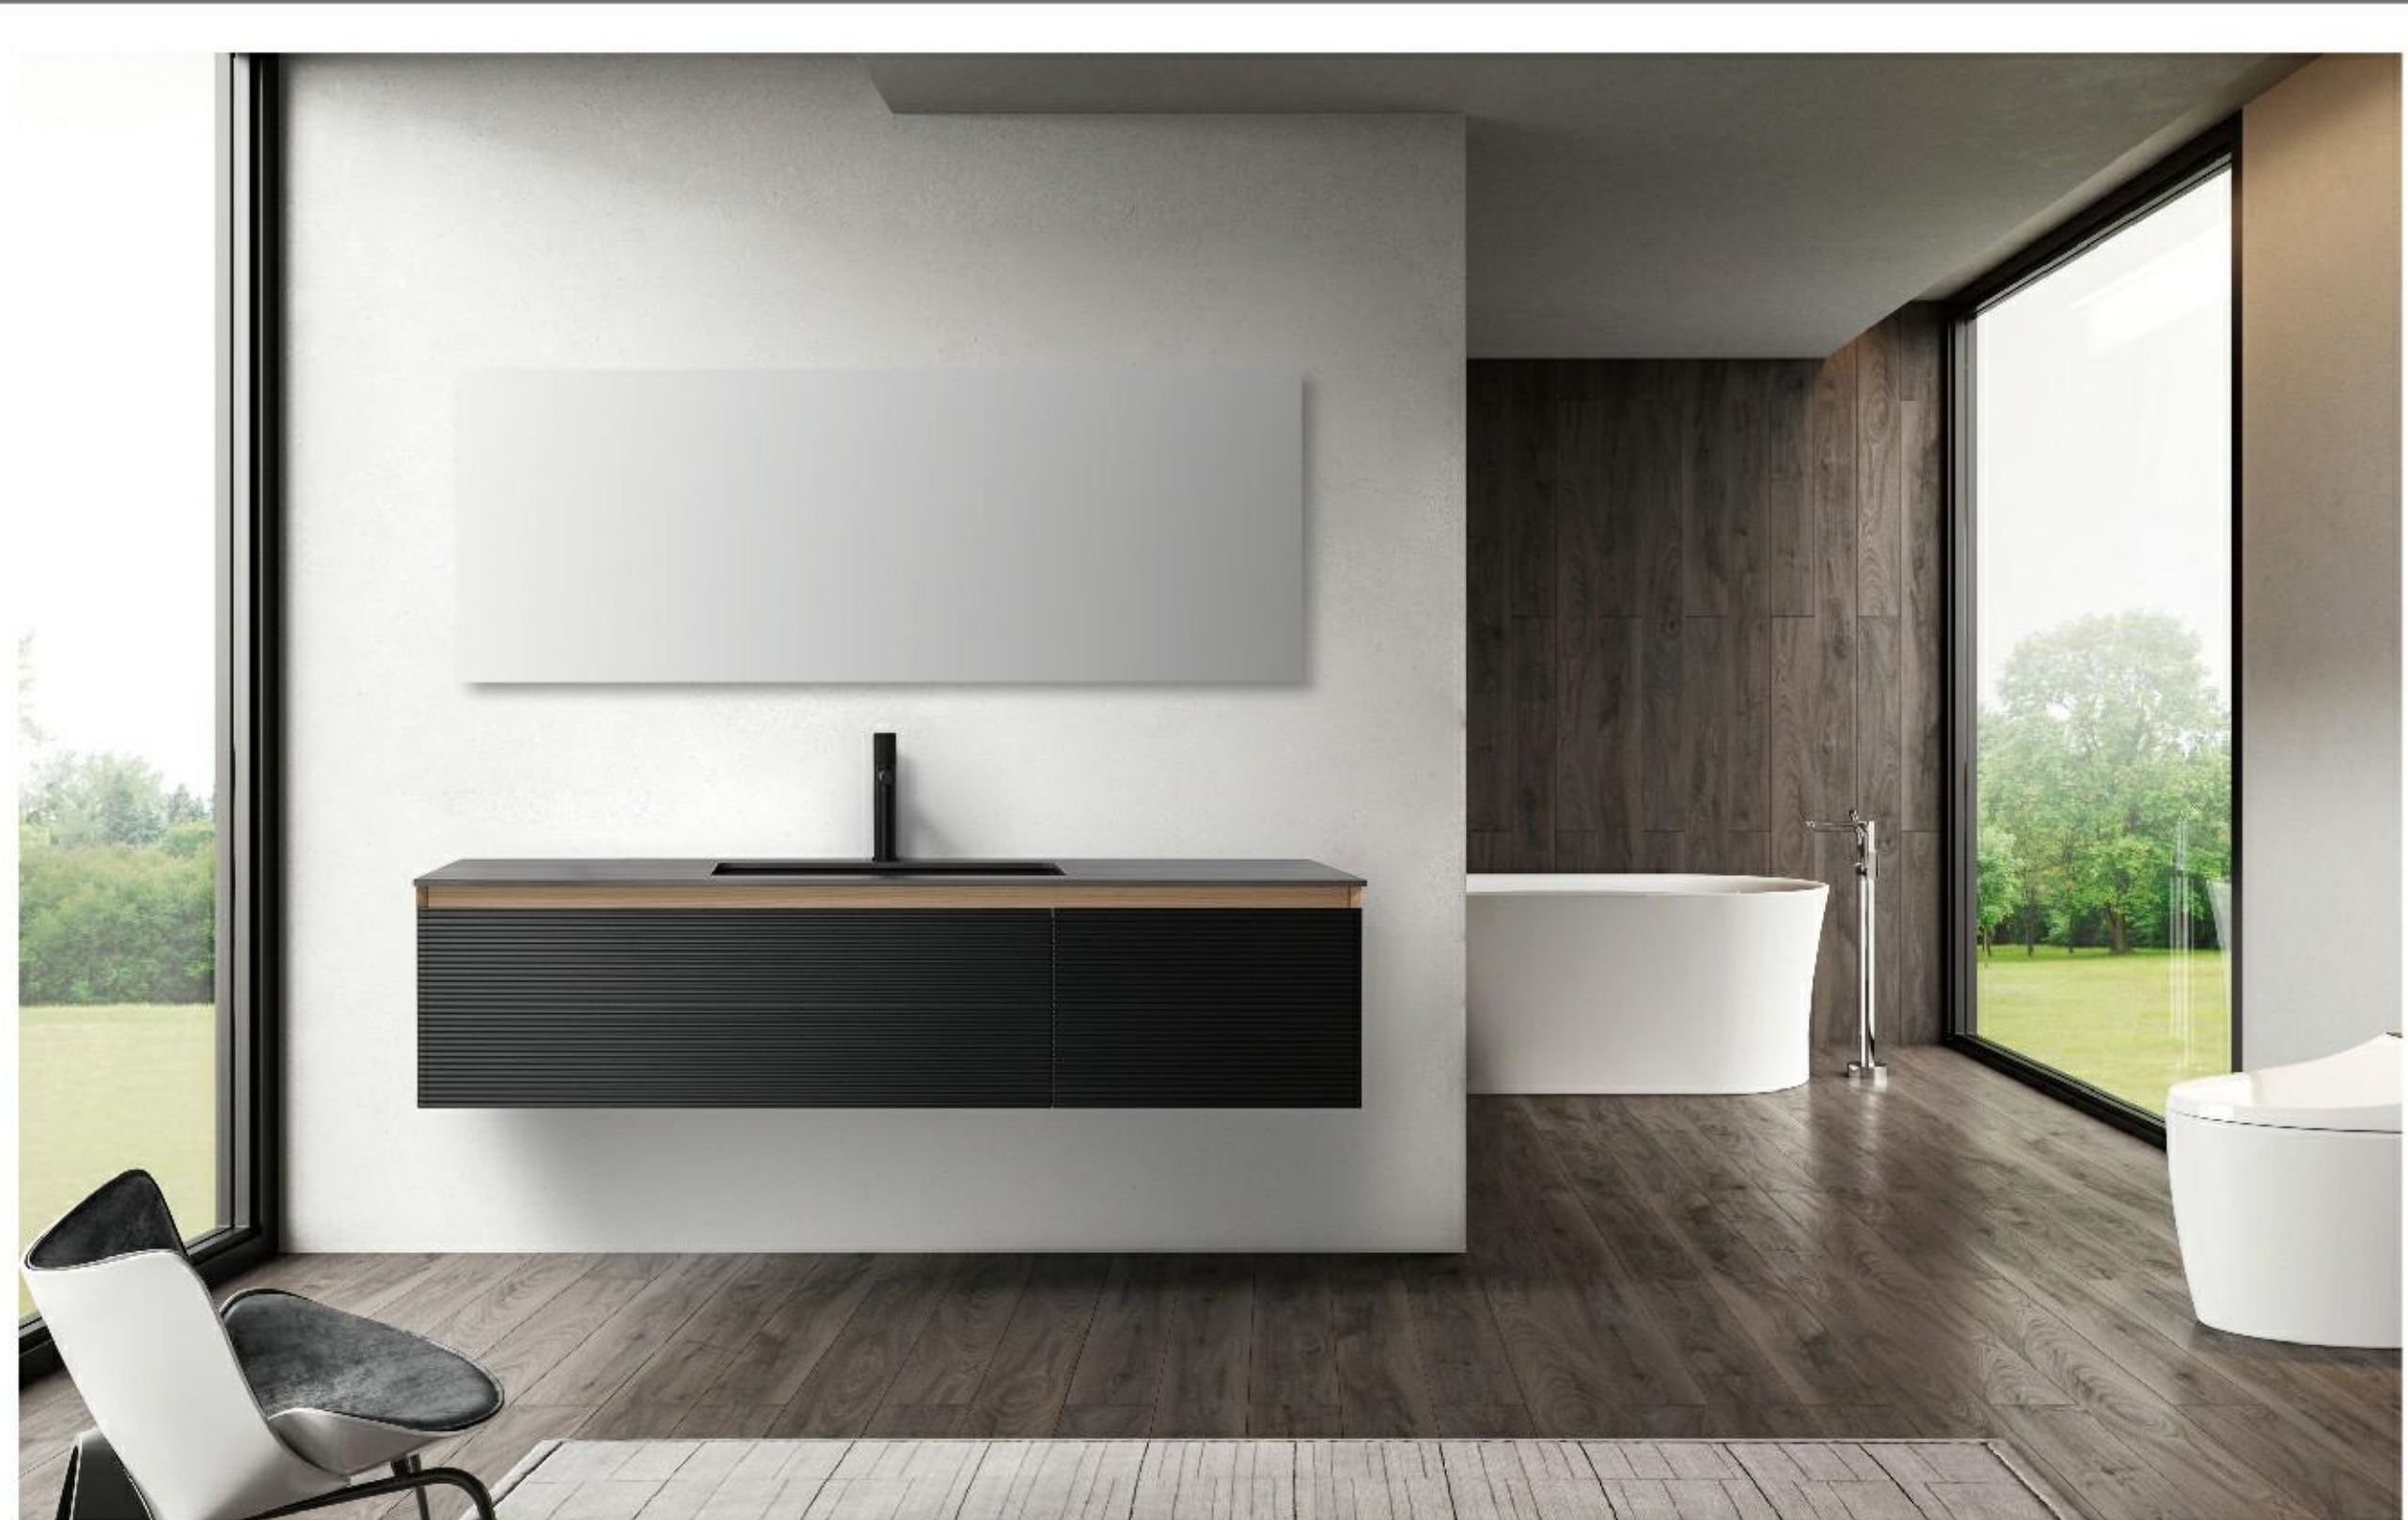

Oslo 60-inch

(Single-Sink; Wall Mount)

Oslo 60-inch:

- **Color Options:** Matte Black + Whitewash
- **Countertop:** 1-Single faucet hole Premium Black Sintered Stone
- **Vanity Base:** Multi-layer Engineering Wood
- **Sink:** Premium Grade ATH Solid Surface (Matte Finish in Black Color)
- **Overall:** 2 Drawers
- **Dimensions:**
  - Cabinet: 58.66"W x 21.46"D x 13.78"H
  - Top: 58.66"W x 21.46"D x 0.47"H
  - Overall Dimensions: 58.66"W x 21.46"D x 14.25"H