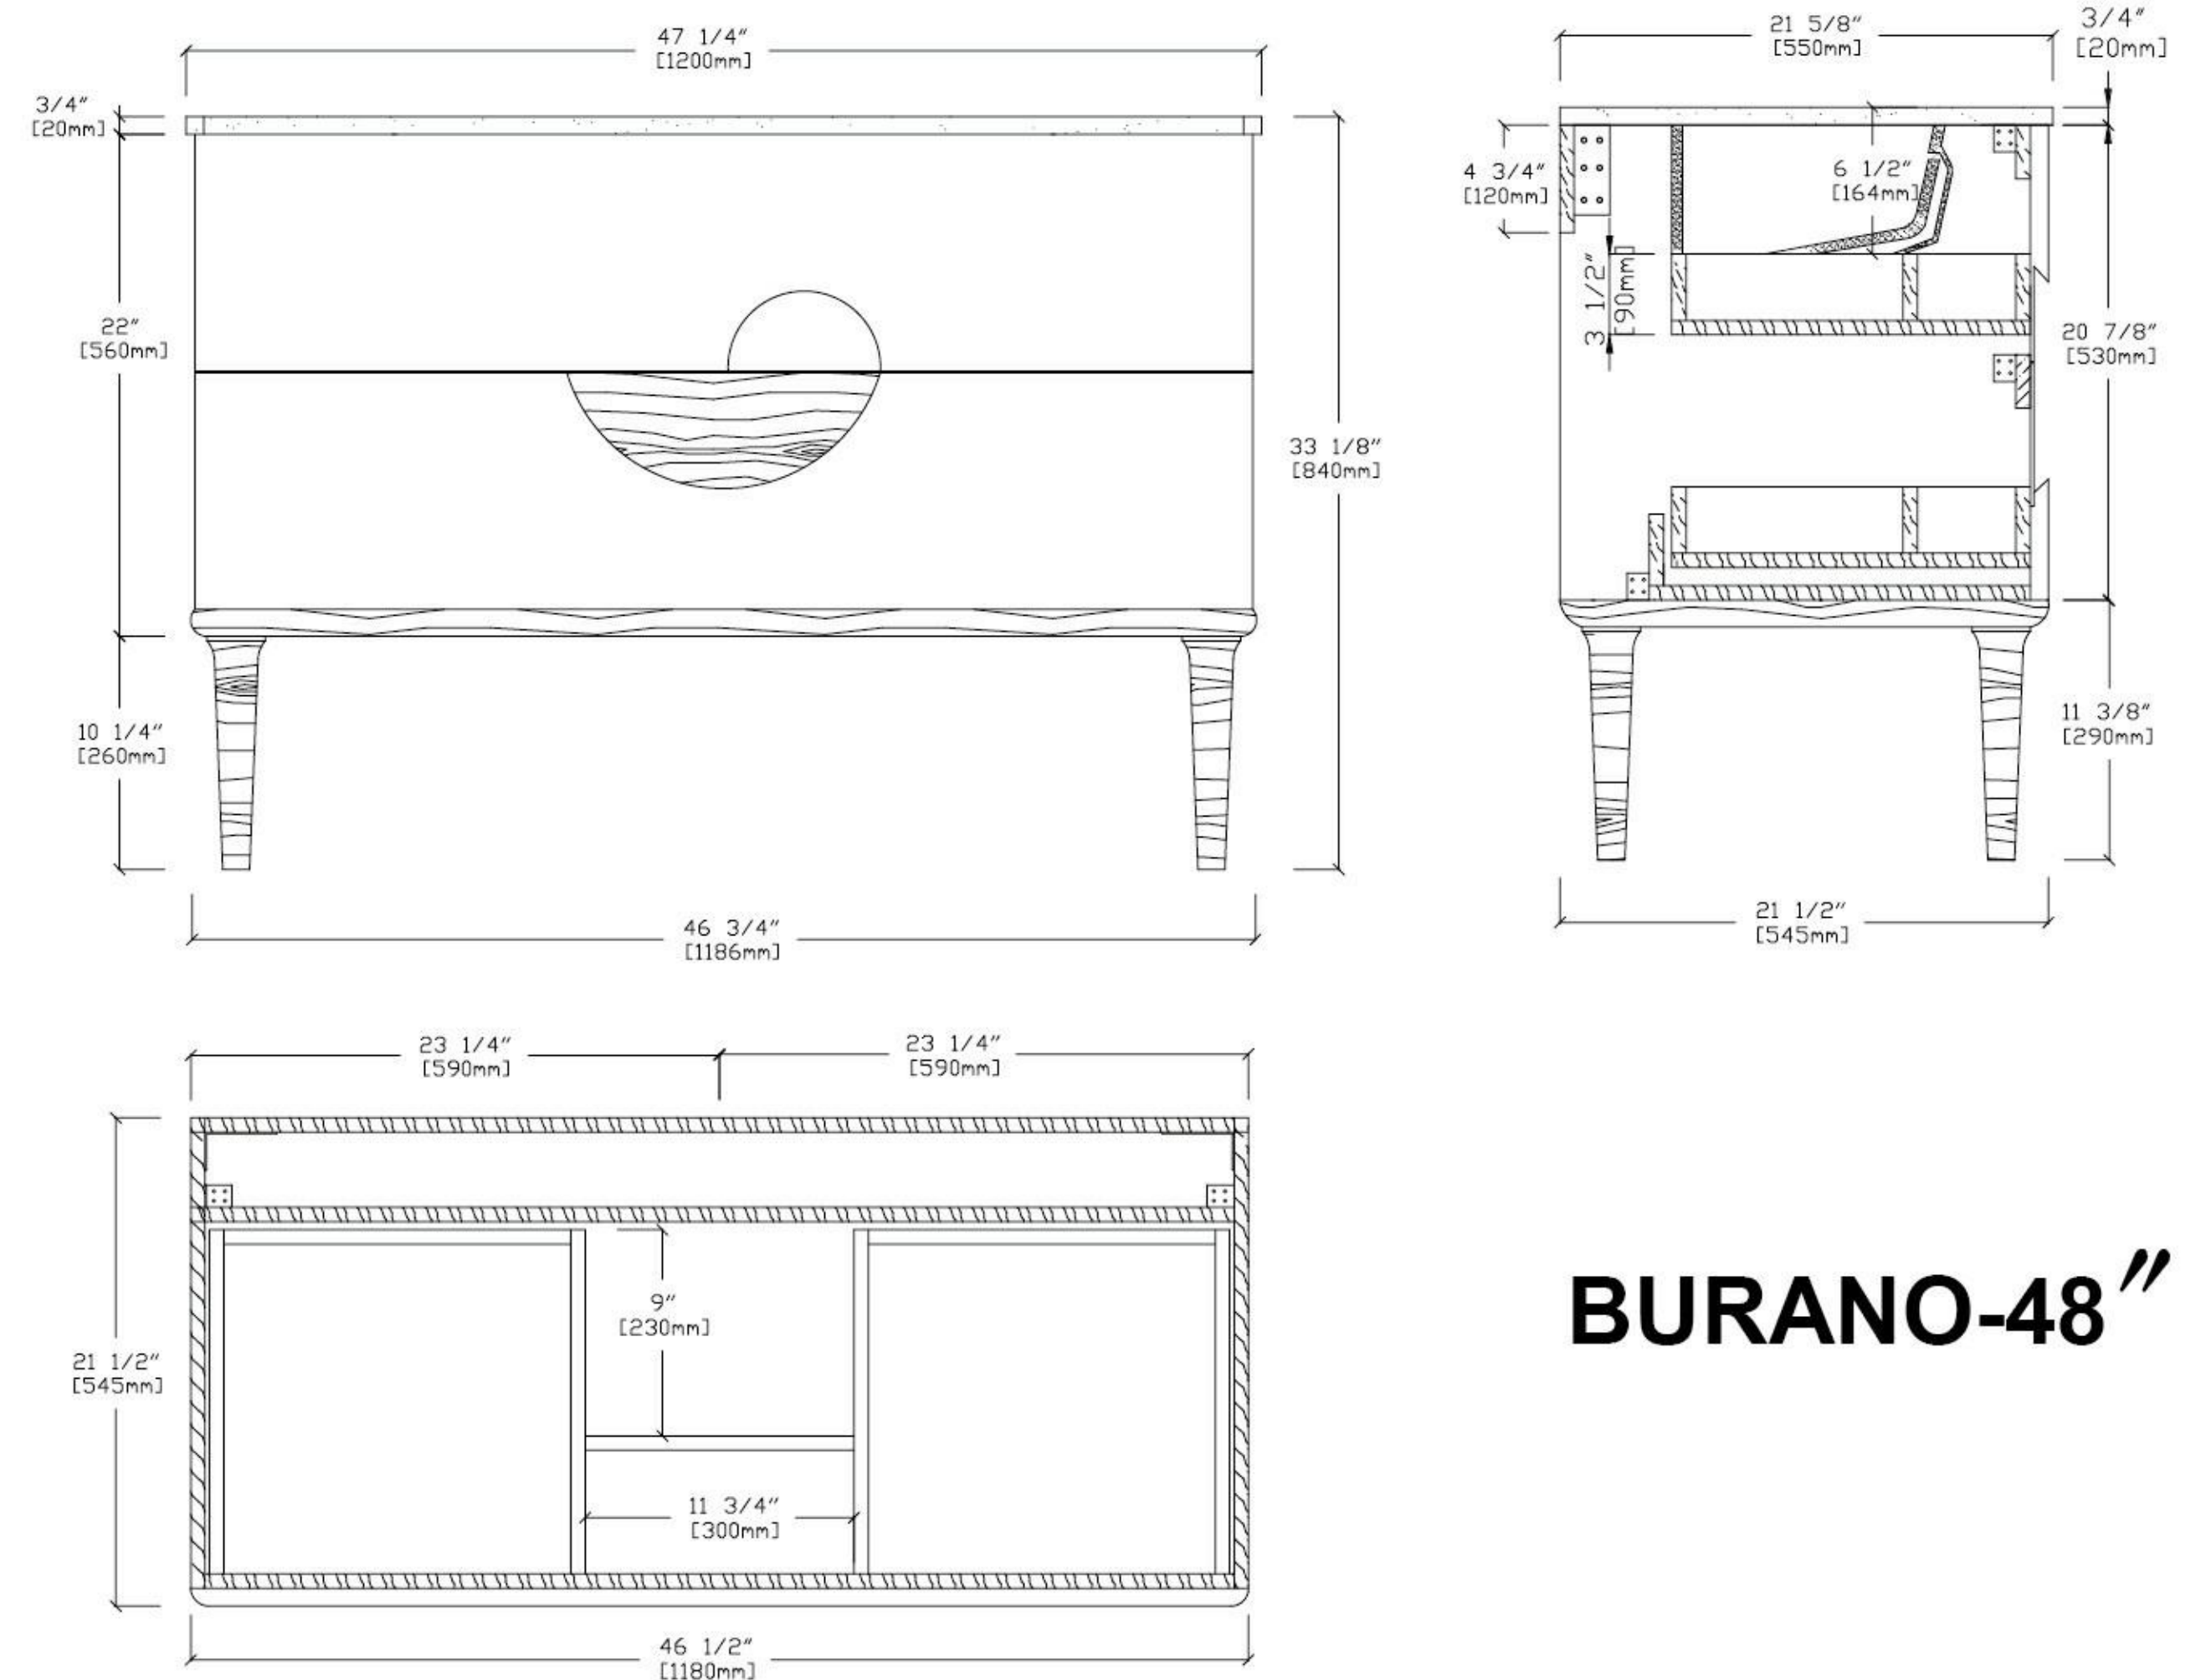

Burano 48-inch:

- **Color Options:** Beige / Aloe Green
- **Countertop:** 1-Single faucet hole Dark Gray Quartz
- **Vanity Base:** Multi-layer Engineering Wood
- **Sink:** Ceramic
- **Overall:** 2 Drawers
- **Dimensions:**
  - Cabinet: 46 1/2" W x 21 1/2" D x 32 1/4" H
  - Top: 47 1/4" W x 21 5/8" D x 3/4" H
  - Overall Dimensions: 47 1/4" W x 21 5/8" D x 33 1/8" H