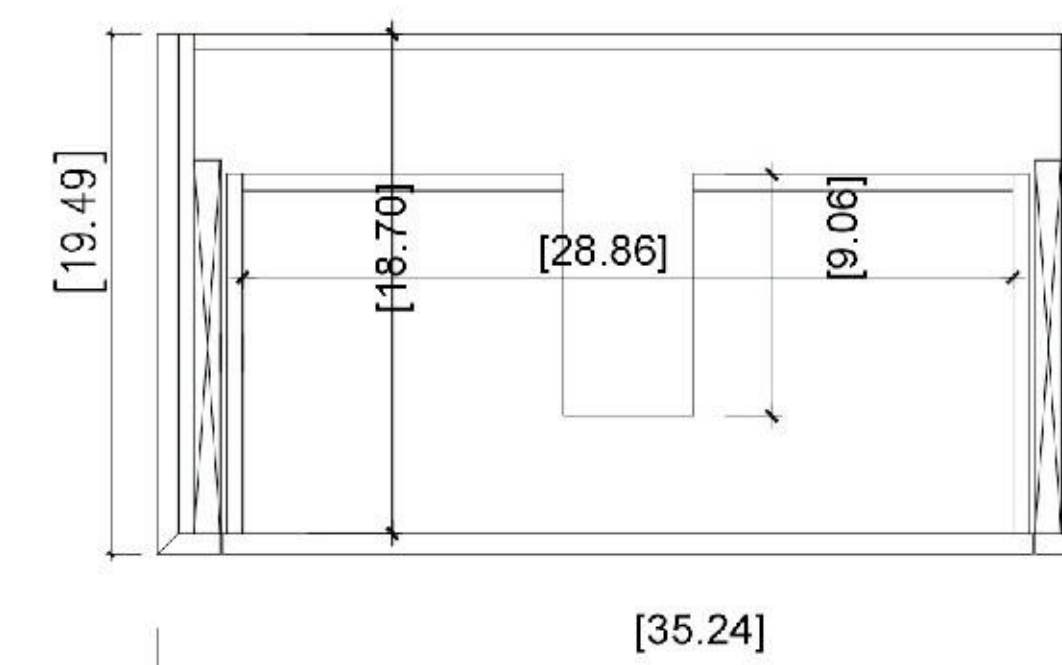

Cabinet: 35.83"W x 19.49"D x 17.32"H

Top: 36"W x 19.69"D x 0.71"H

Sink: 17.91"W x 12.80"D x 5.31"H

Overall Dimensions: 36"W x 19.69"D x 23.34"H

FRONT ELEVATION

SIDE ELEVATION

DRAWER PLAN DETAIL

Ocala-36"