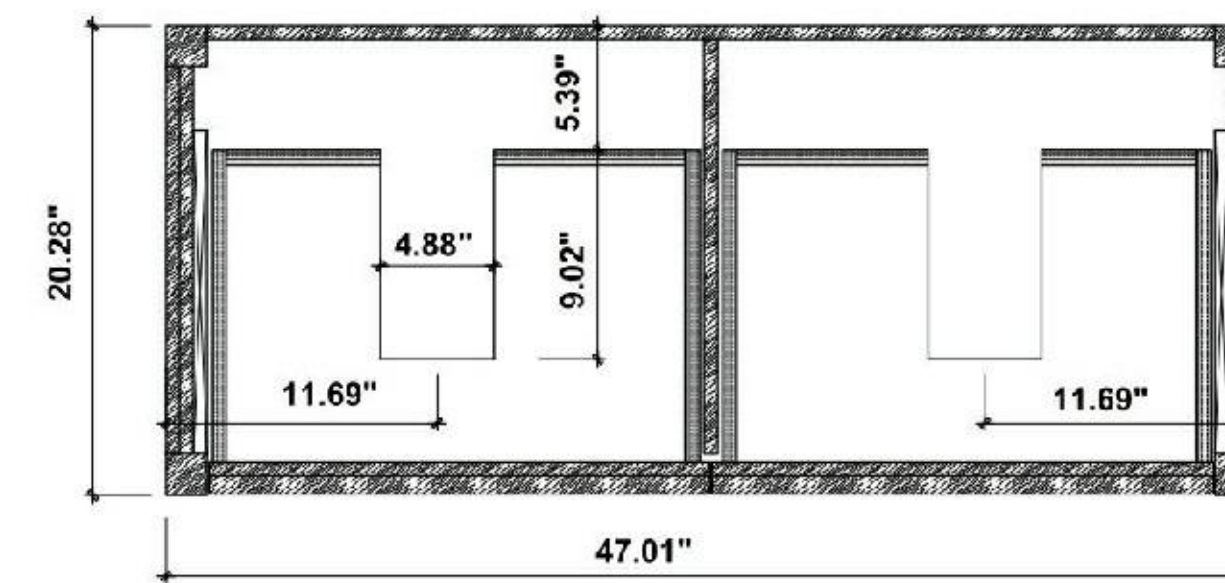

Cabinet: 47.01"W x 20.28"D x 32.28"H

Top: 47.24"W x 20.47"D x 3.54"H

Overall Dimensions: 47.24"W x 20.47"D x 35.82"H

FRONT ELEVATION

SIDE ELEVATION

DRAWER PLAN DETAIL

BIBURY-48"

Annecy 48-inch