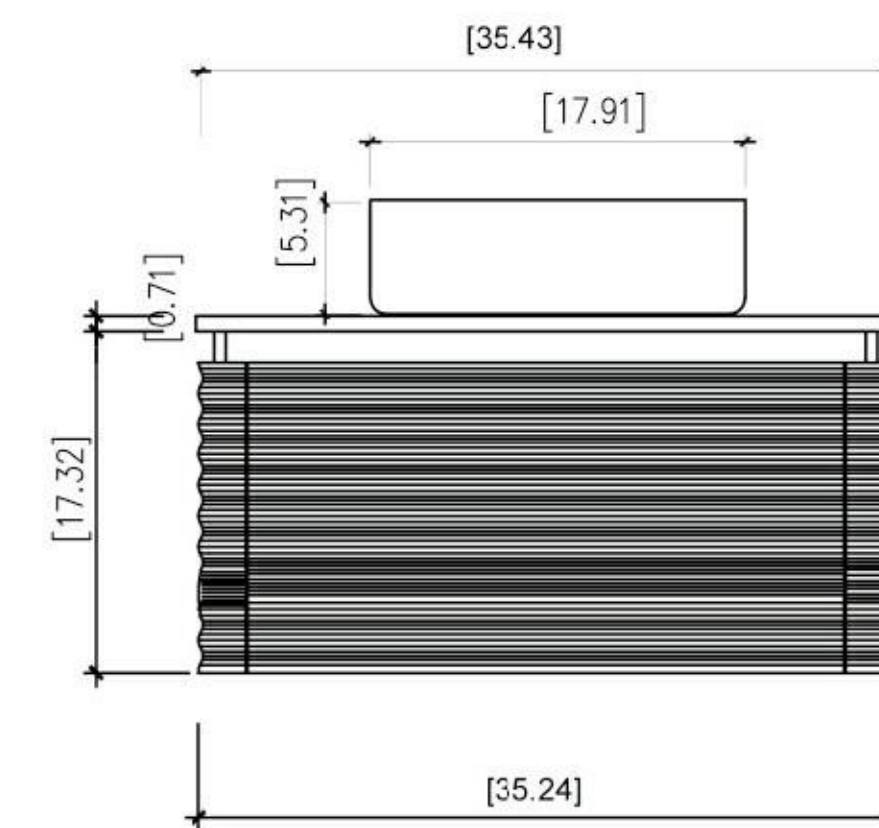

Cabinet: 35.83"W x 19.49"D x 17.32"H

Top: 36"W x 19.69"D x 0.71"H

Sink: 17.91"W x 12.80"D x 5.31"H

Overall Dimensions: 36"W x 19.69"D x 23.34"H

FRONT ELEVATION

SIDE ELEVATION

DRAWER PLAN DETAIL

Ocala-36"