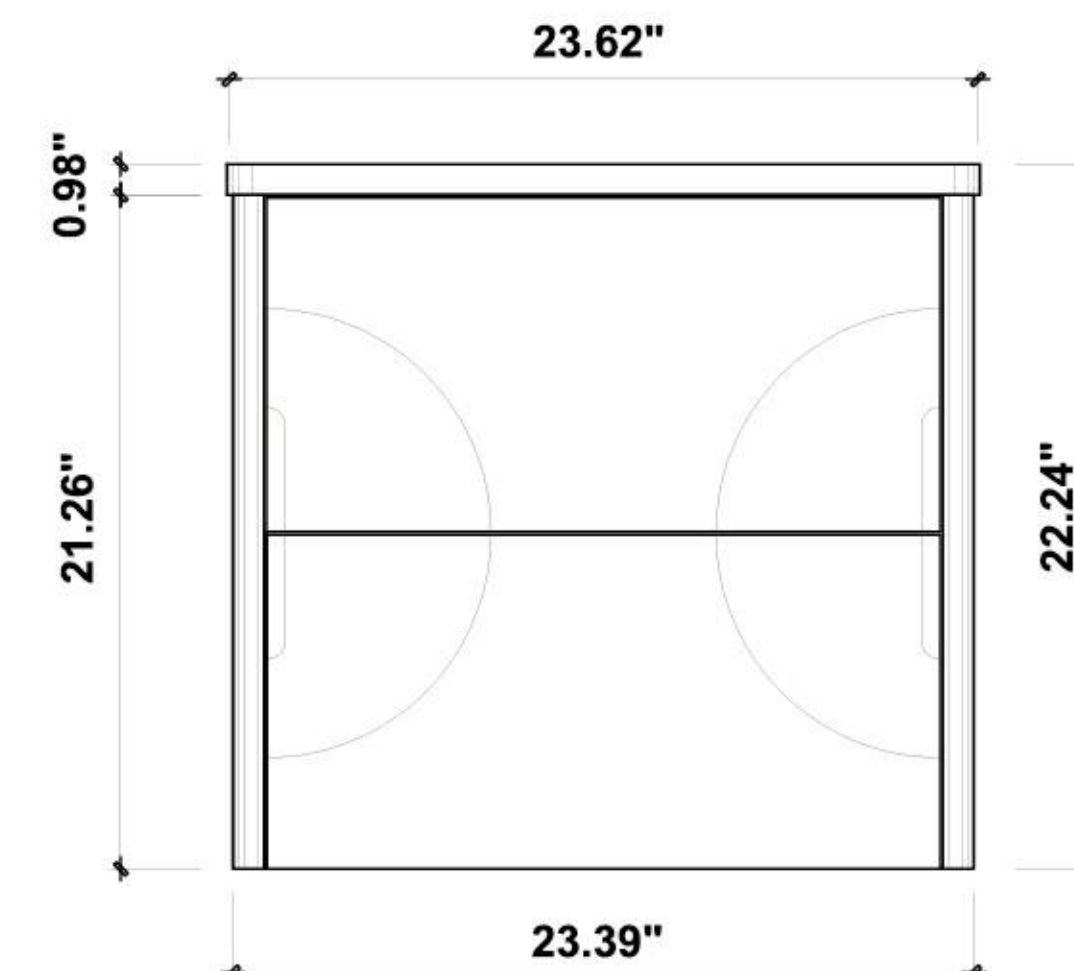

Colmar 24-inch:

- **Color Options:** Light Gray / Dark Gray
- **Countertop:** 1-Single faucet hole Premium Grade Acrylic Solid Surface (Gloss Finish)
- **Vanity Base:** Multi-layer Engineering Wood
- **Sink:** Premium Grade Acrylic Solid Surface (Gloss Finish)
- **Overall:** 2 Drawers
- **Dimensions:**

Cabinet: 23.39" W x 18.31" D x 21.26" H

Top: 23.62" W x 18.50" D x 0.98" H

Overall Dimensions: 23.62" W x 18.50" D x 22.24" H

FRONT ELEVATION