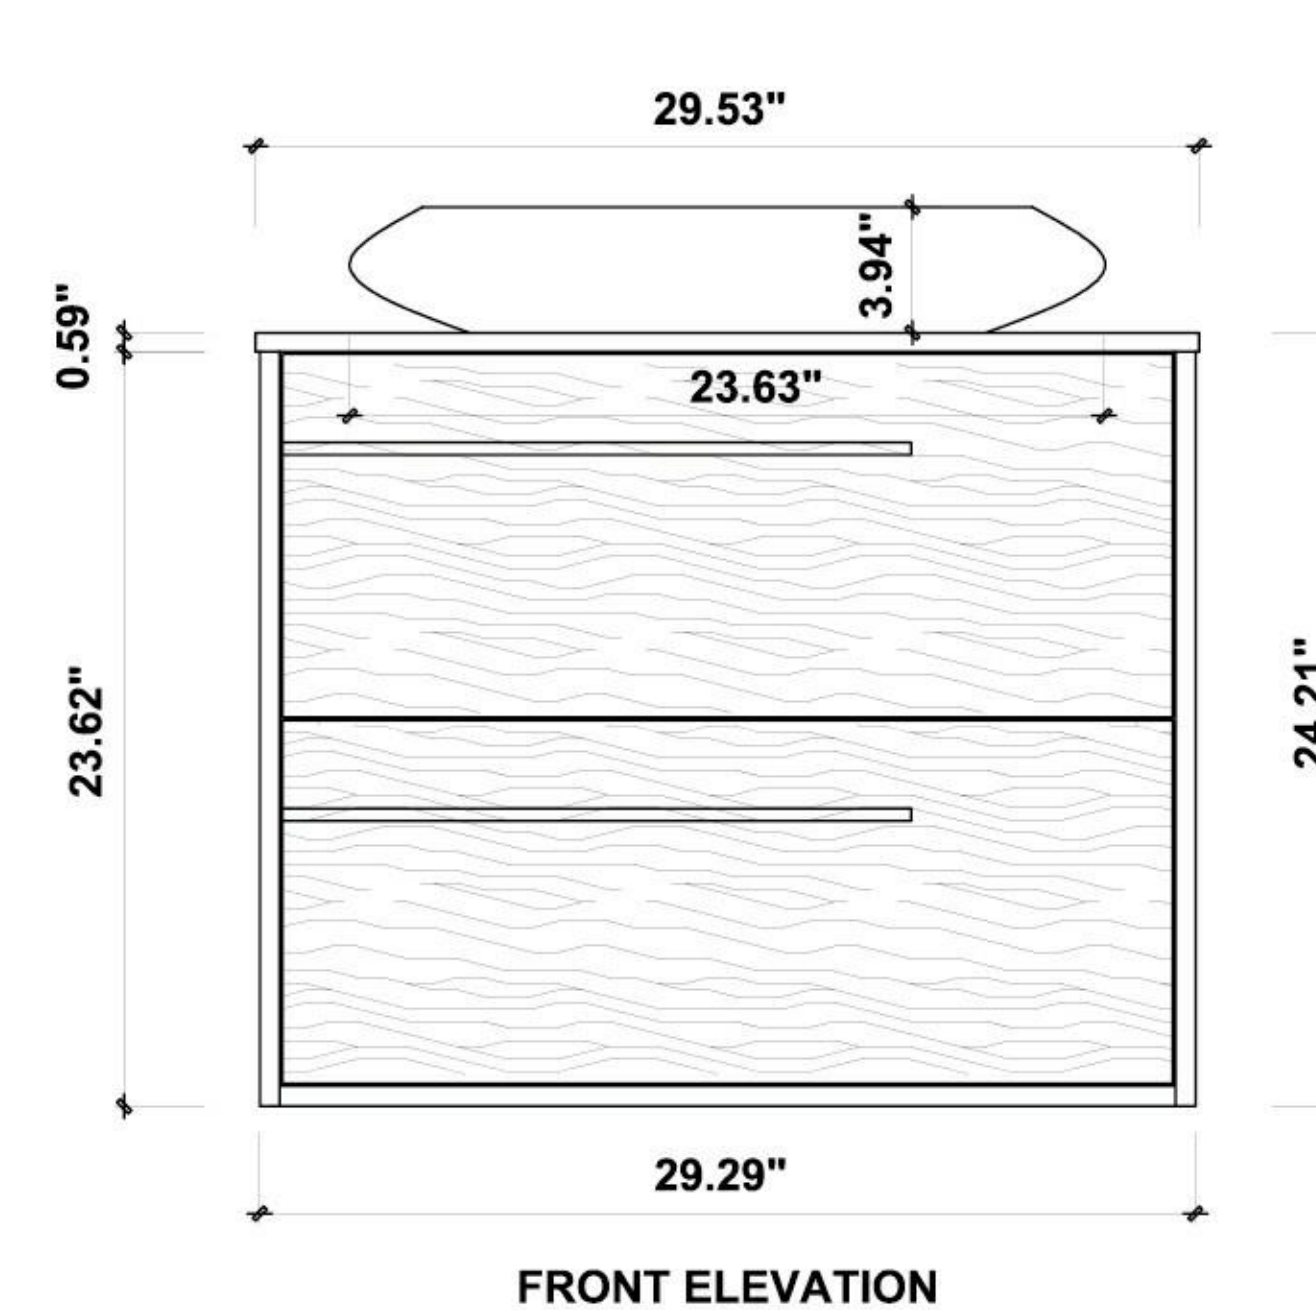

Goreme 30-inch:

- **Color Option:** Smoke Oak Gray
- **Countertop:** 1-Single faucet hole Premium Grade ATH Solid Surface (Matte Finish)
- **Vanity Base:** Multi-layer Engineering Wood
- **Sink:** Premium Grade ATH Solid Surface (Matte Finish)
- **Overall:** 2 Drawers
- **Dimensions:**

Cabinet: 29.29"W x 19.49"D x 23.62"H

Top: 29.53"W x 19.69"D x 0.59"H

Sink: 23.63"W x 15.76"D x 3.94"H

Overall Dimensions: 29.53"W x 19.69"D x 28.15"H