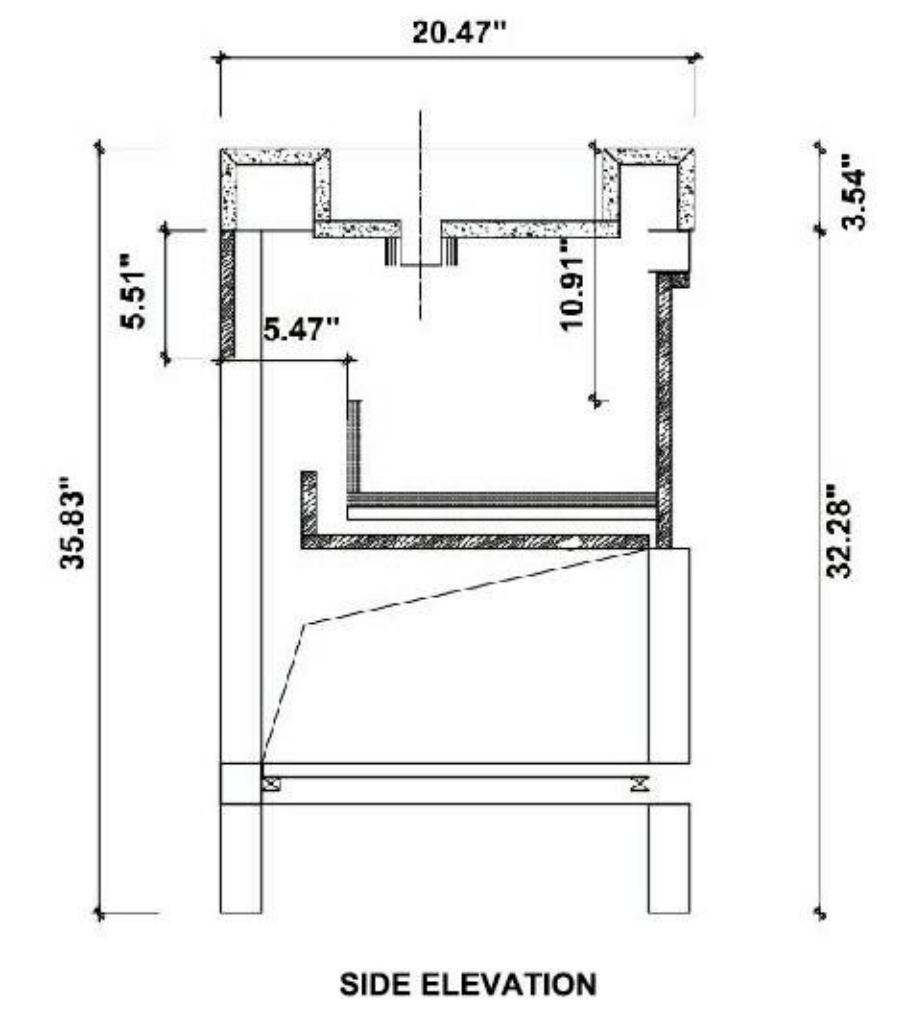

Cabinet: 57 7/8" W x 19 5/8" D x 17 3/4" H

Countertop: 58 1/4" W x 19 7/8" D x 3 7/8" H

Overall Dimensions: 58 1/4" W x 19 7/8" D x 21 5/8" H

MARFA-60 "

Portree 60-inch (Double-Sink; Freestanding)

Portree 60-inch:

Cabinet: 58.82"W x 20.28"D x 29.72"H

Countertop: 59.06"W x 20.47"D x 0.79"H

Sink (each): 13.98"W x 13.98"D x 5.91"H

Overall Dimensions: 59.06"W x 20.47"D x 36.42"H

FRONT ELEVATION

SIDE ELEVATION

DRAWER PLAN DETAIL

PORTREE-60"

Bibury 60-inch (Double-Sink; Freestanding)

Bibury 60-inch:

- **Colors Options:** Chestnut Oak / Whitewash Oak
- **Countertop:** 2-Single faucet hole premium Black Marquina Quartz
- **Vanity Base:** Multi-layer Engineering Wood
- **Sink:** Premium Black Marquina Quartz
- **Overall:** 2 Drawers with Open Shelves
- **Dimensions:**
 - Cabinet: 58.82"W x 20.28"D x 32.28"H
 - Top: 59.06"W x 20.47"D x 3.54"H
 - Overall Dimensions: 59.06"W x 20.47"D x 35.82"H

BIBURY-60"

VANITY 60-INCH

Manarola 60-inch

(Single-Sink; Wall Mount; Open Shelves)

Manarola 60-inch:

- **Color Options:** Red Amber + Walnut / Matte Black + Matte White
- **Countertop:** 1-Single faucet hole Premium Quartz
- **Vanity Base:** Multi-layer Engineering Wood
- **Sink:** Ceramic
- **Overall:** 1 Drawer with Open Shelves
- **Dimensions:**
 - Cabinet: 60 W x 21 1/2" D x 17 3/4" H
 - Countertop: 60 3/8" W x 21 5/8" D x 3 7/8" H
 - Overall Dimensions: 60 3/8" W x 21 5/8" D x 21 5/8" H