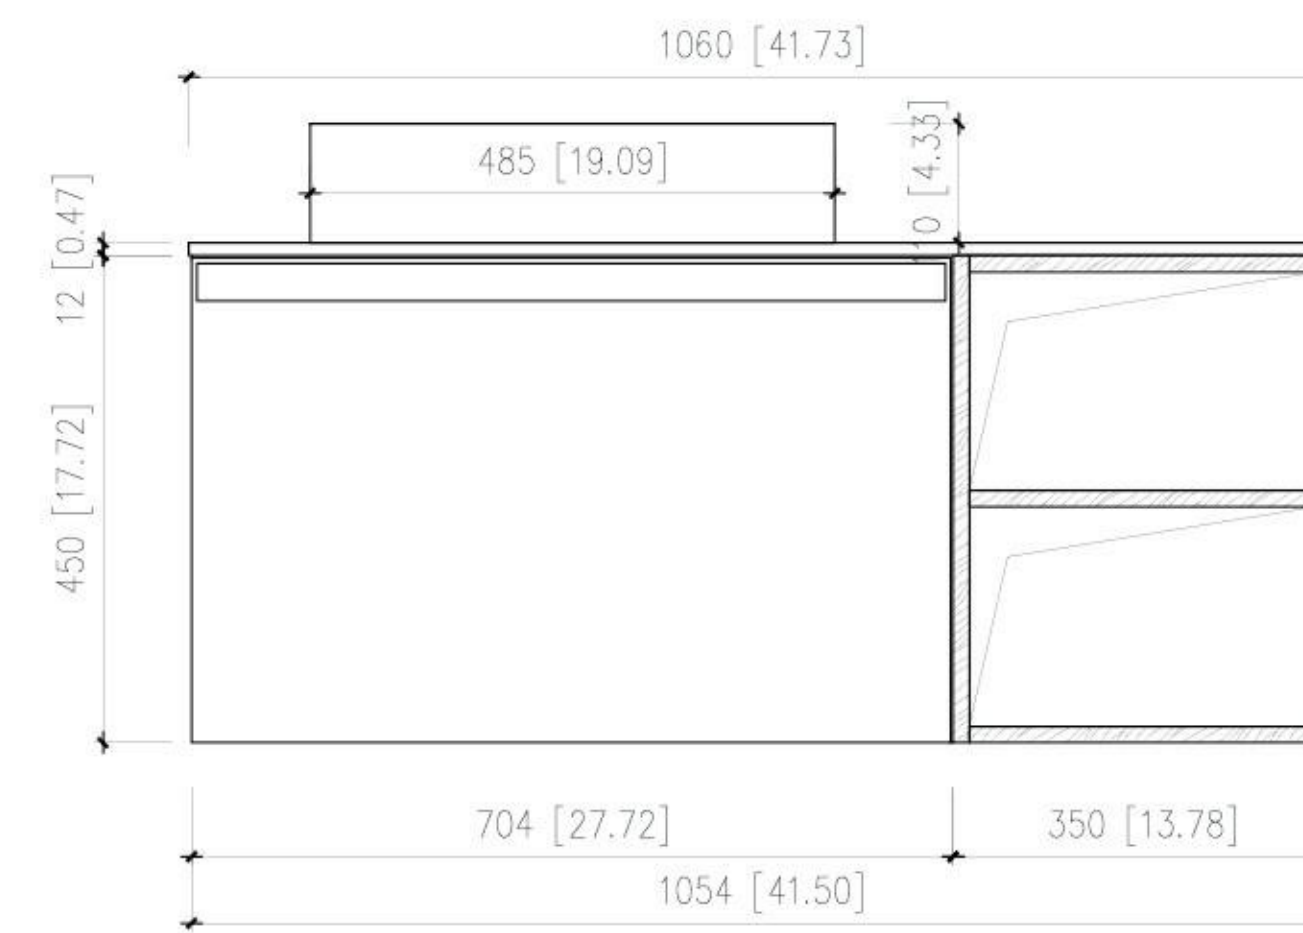

GOREME-42"

Manarola 42-inch

(Single-Sink; Wall Mount; Open Shelves)

Manarola 42-inch (Open Shelves):

- **Color Option:** Light Gray
- **Countertop:** 1-Single faucet hole Premium Grade ATH Solid Surface (Matte Finish)
- **Vanity Base:** Multi-layer Engineering Wood
- **Sink:** Premium Grade ATH Solid Surface (Matte Finish)
- **Overall:** 1 Drawer and Open Shelves
- **Dimensions:**
 - Cabinet: 41.5" W x 19.88" D x 17.72" H
 - Top: 41.73" W x 20.08" D x 0.47" H
 - Sink: 19.09" W x 17.91" D x 4.33" H
 - Overall Dimensions: 41.73" W x 20.08" D x 22.52" H