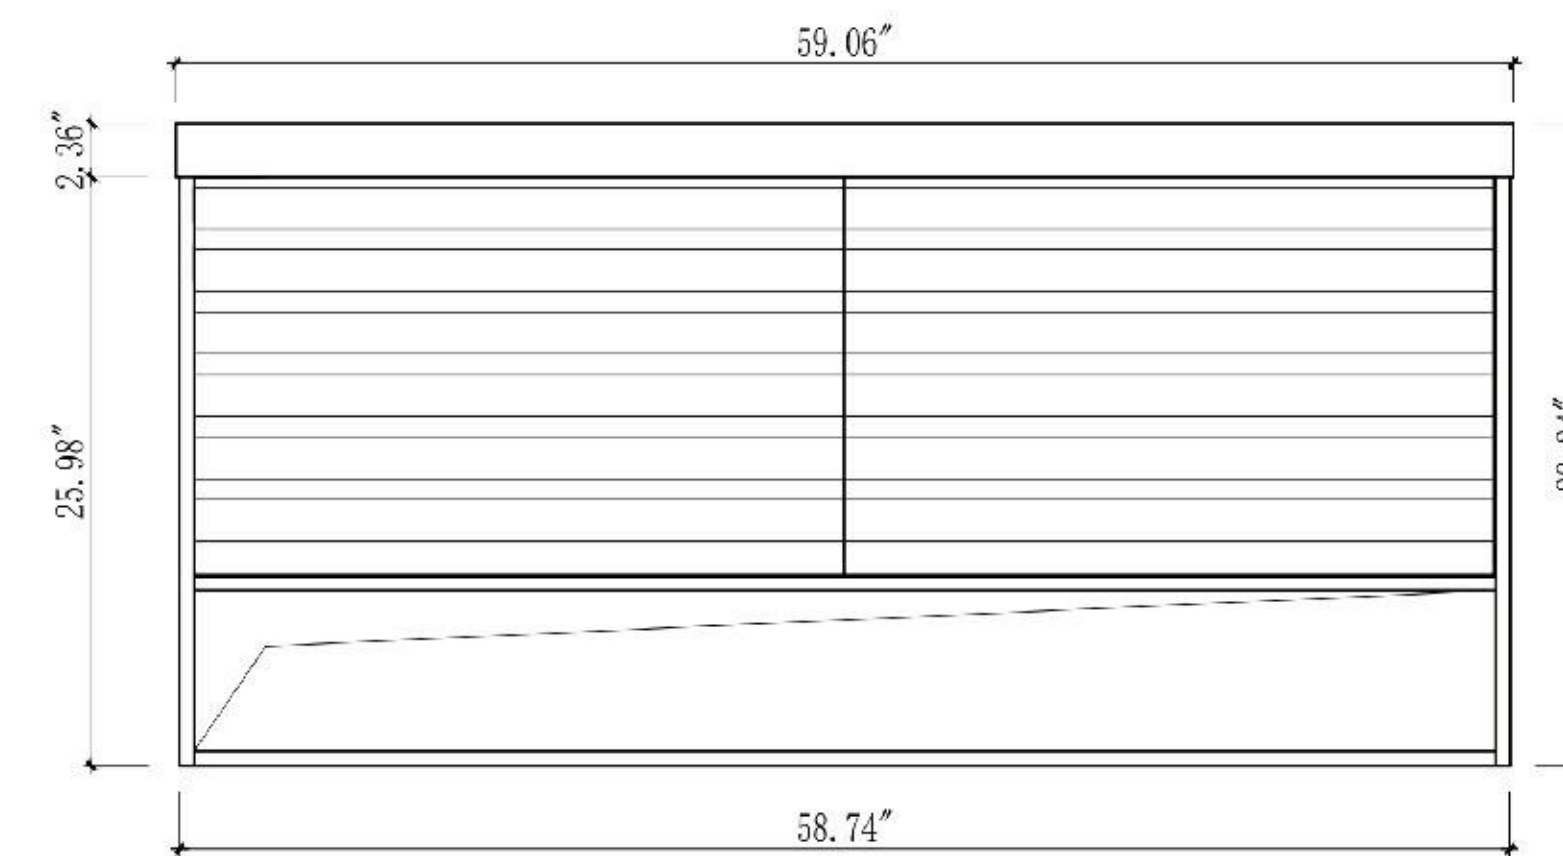

Matera 60-inch:

- **Color Options:** Pecan Oak / Charcoal
- **Countertop Options:** 2-Single faucet hole Premium Black Marquina Quartz / 2-Single faucet hole Premium White Sintered Stone
- **Vanity Base:** Multi-layer Engineering Wood
- **Sink:** Ceramic
- **Overall:** 2 Drawers
- **Dimensions:**

Cabinet: 58.74"W x 21.54"D x 25.98"H

Top: 59.06"W x 21.65"D x 2.36"H

Overall Dimensions: 59.06"W x 21.65"D x 28.35"H

FRONT VIEW