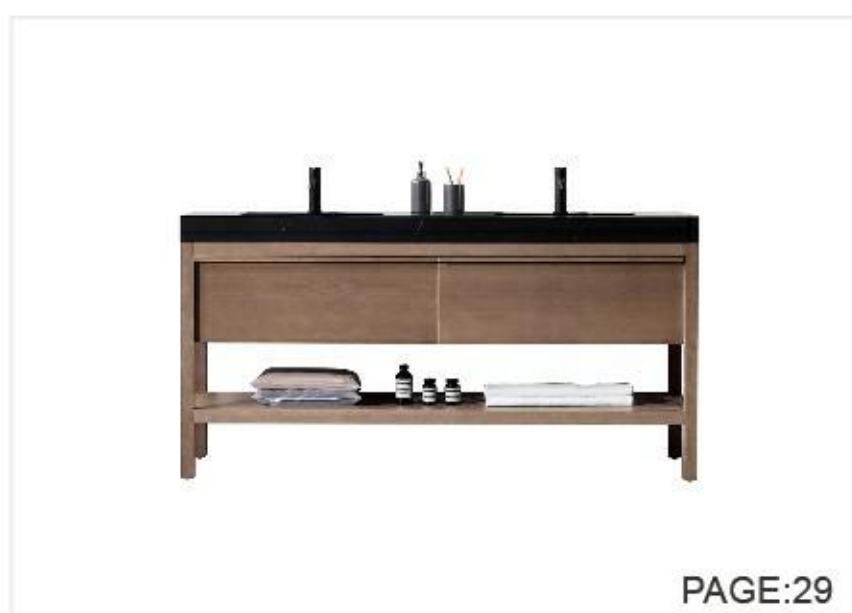

PAGE:29

PAGE:29

I BURANO

▼ 30-INCH BEIGE / ALOE GREEN

PAGE:145

PAGE:145

▼ 48-INCH BEIGE / ALOE GREEN

PAGE:97