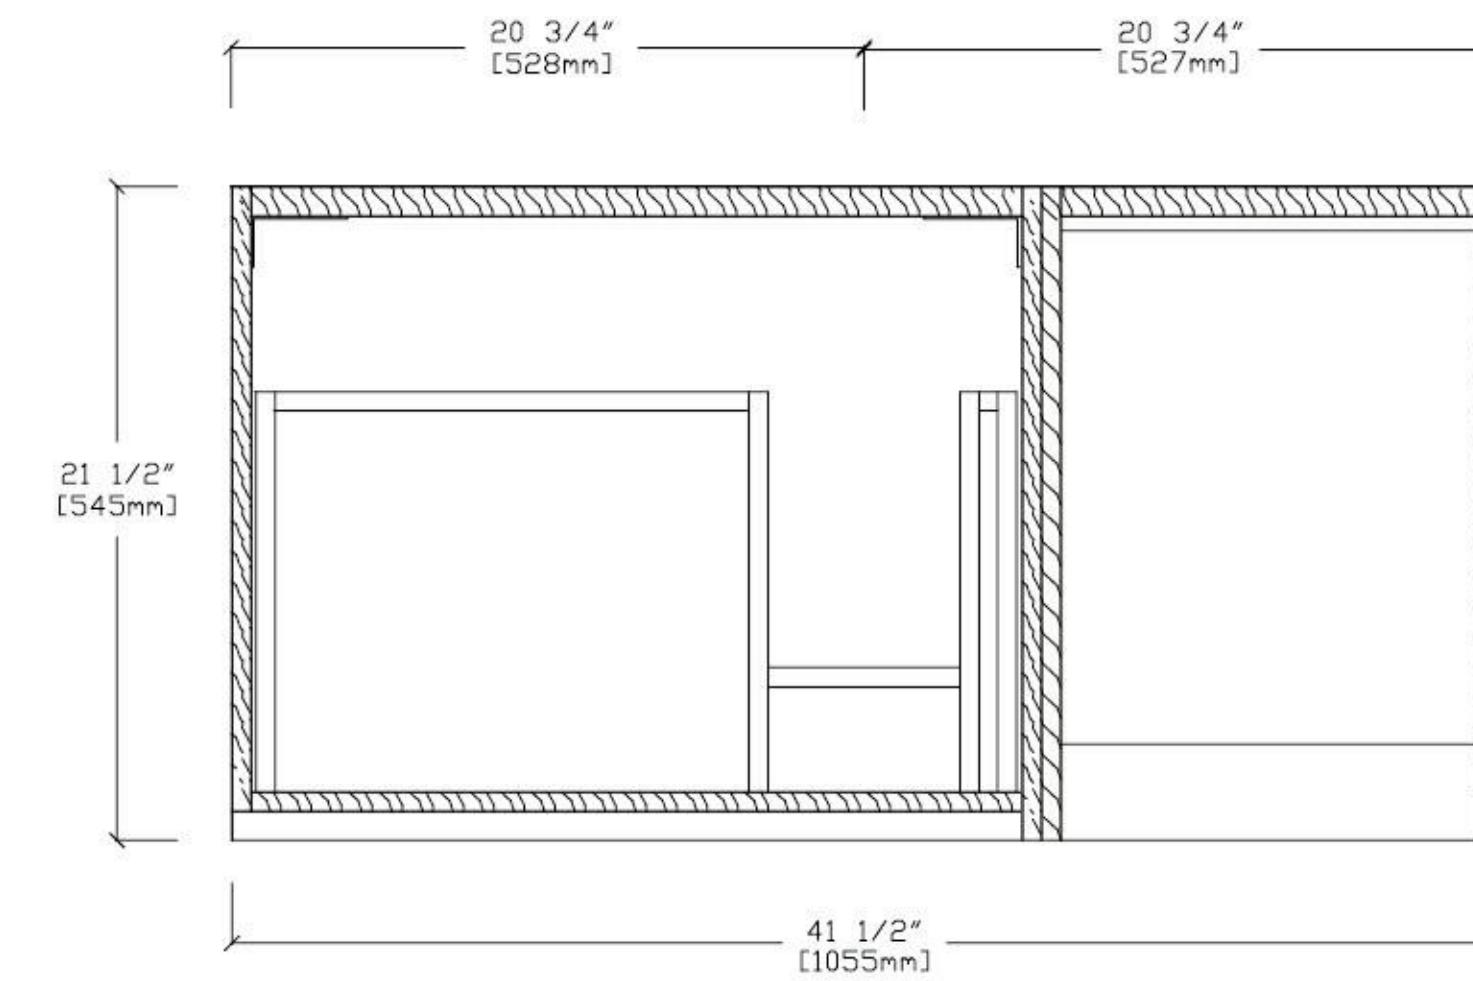

Manarola 42-inch:

- **Color Options:** Red Amber + Walnut / Matte Black + Matte White
- **Countertop:** 1-Single faucet hole Premium Quartz
- **Vanity Base:** Multi-layer Engineering Wood
- **Sink:** Ceramic
- **Overall:** 1 Drawer with Open Shelves
- **Dimensions:**
  - Cabinet: 41.5"W x 21.5"D x 17.75"H
  - Top: 41.88"W x 21.63"D x 3.88"H
  - Overall Dimensions: 41.88"W x 21.63"D x 21.63"H