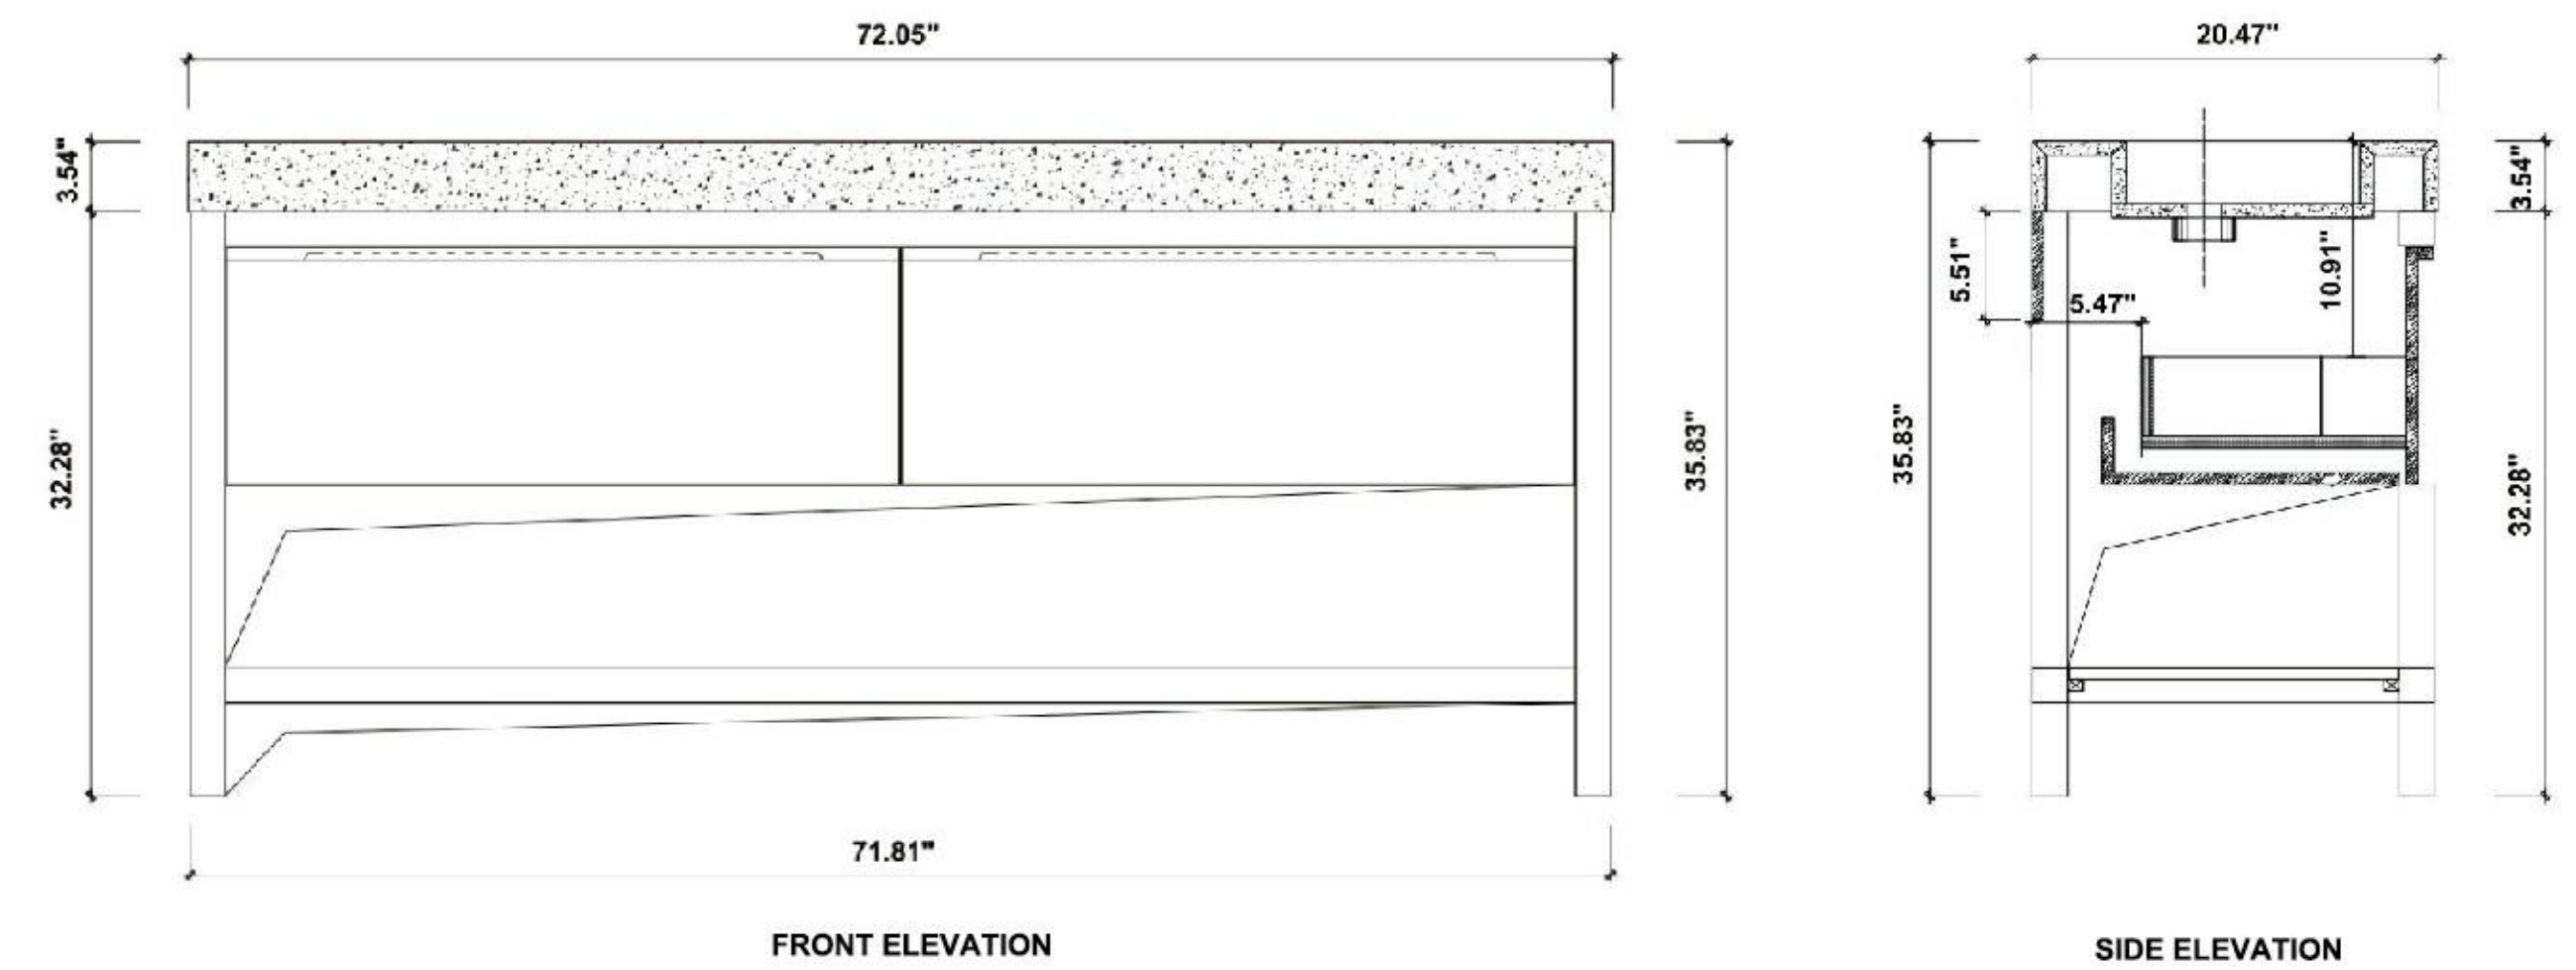

FRONT ELEVATION

SIDE ELEVATION

DRAWER PLAN DETAIL

Winchester-72"

Manarola 72-inch

(Double-Sink; Wall Mount)

Manarola 72-inch:

- **Color Options:** Black of Night / Silver Gray
- **Countertop:** 2-Single faucet hole Premium Quartz
- **Vanity Base:** Multi-layer Engineering Wood
- **Sink:** Ceramic
- **Overall:** 2 Drawers
- **Dimensions:**
 - Cabinet: 72" W x 19 1/2" D x 17 3/4" H
 - Countertop: 72 1/2" W x 19 5/8" D x 3 7/8" H
 - Overall Dimensions: 72 1/2" W x 19 5/8" D x 21 5/8" H

FRONT ELEVATION

MANAROLA-72"

Bibury 72-inch

(Double-Sink; Freestanding)

Bibury 72-inch:

- **Colors Options:** Chestnut Oak / Whitewash Oak
- **Countertop:** 2-Single faucet hole premium Black Marquina Quartz
- **Vanity Base:** Multi-layer Engineering Wood
- **Sink:** Premium Black Marquina Quartz
- **Overall:** 2 Drawers with Open Shelves
- **Dimensions:**

Cabinet: 71.81"W x 20.28"D x 32.28"H

Top: 72.05"W x 20.47"D x 3.54"H

Overall Dimensions: 72.05"W x 20.47"D x 35.82"H

BIBURY-72"

Marfa 72-inch

(Double-Sink; Wall Mount)

Marfa 72-inch:

- **Color Option:** Aloe Green + Walnut
- **Countertop:** 2-Single faucet hole Premium Quartz
- **Vanity Base:** Multi-layer Engineering Wood
- **Sink:** Ceramic
- **Overall:** 3 Drawers with Open Shelves
- **Dimensions:**
 - Cabinet: 71 7/8" W x 19 5/8" D x 17 3/4" H
 - Countertop: 72 1/4" W x 19 7/8" D x 3 7/8" H
 - Overall Dimensions: 72 1/4" W x 19 7/8" D x 21 5/8" H