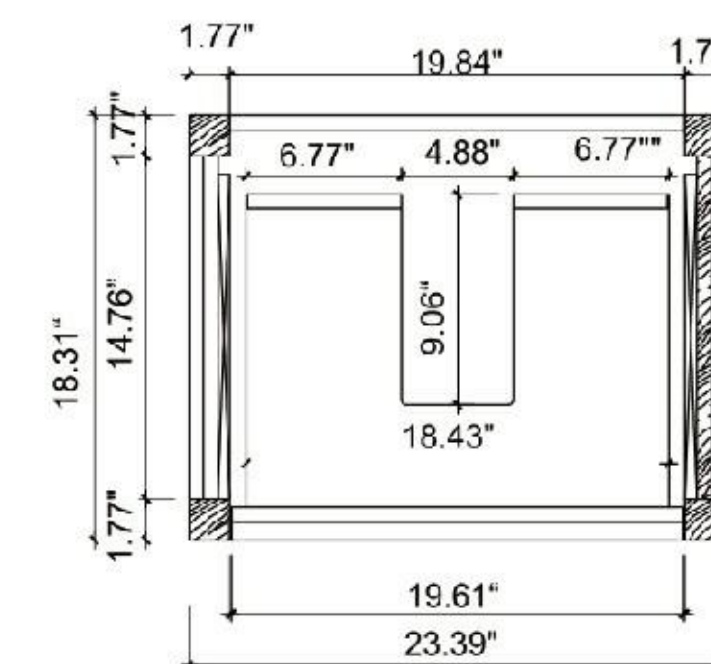

DRAWER PLAN DETAIL

Annecy 24"