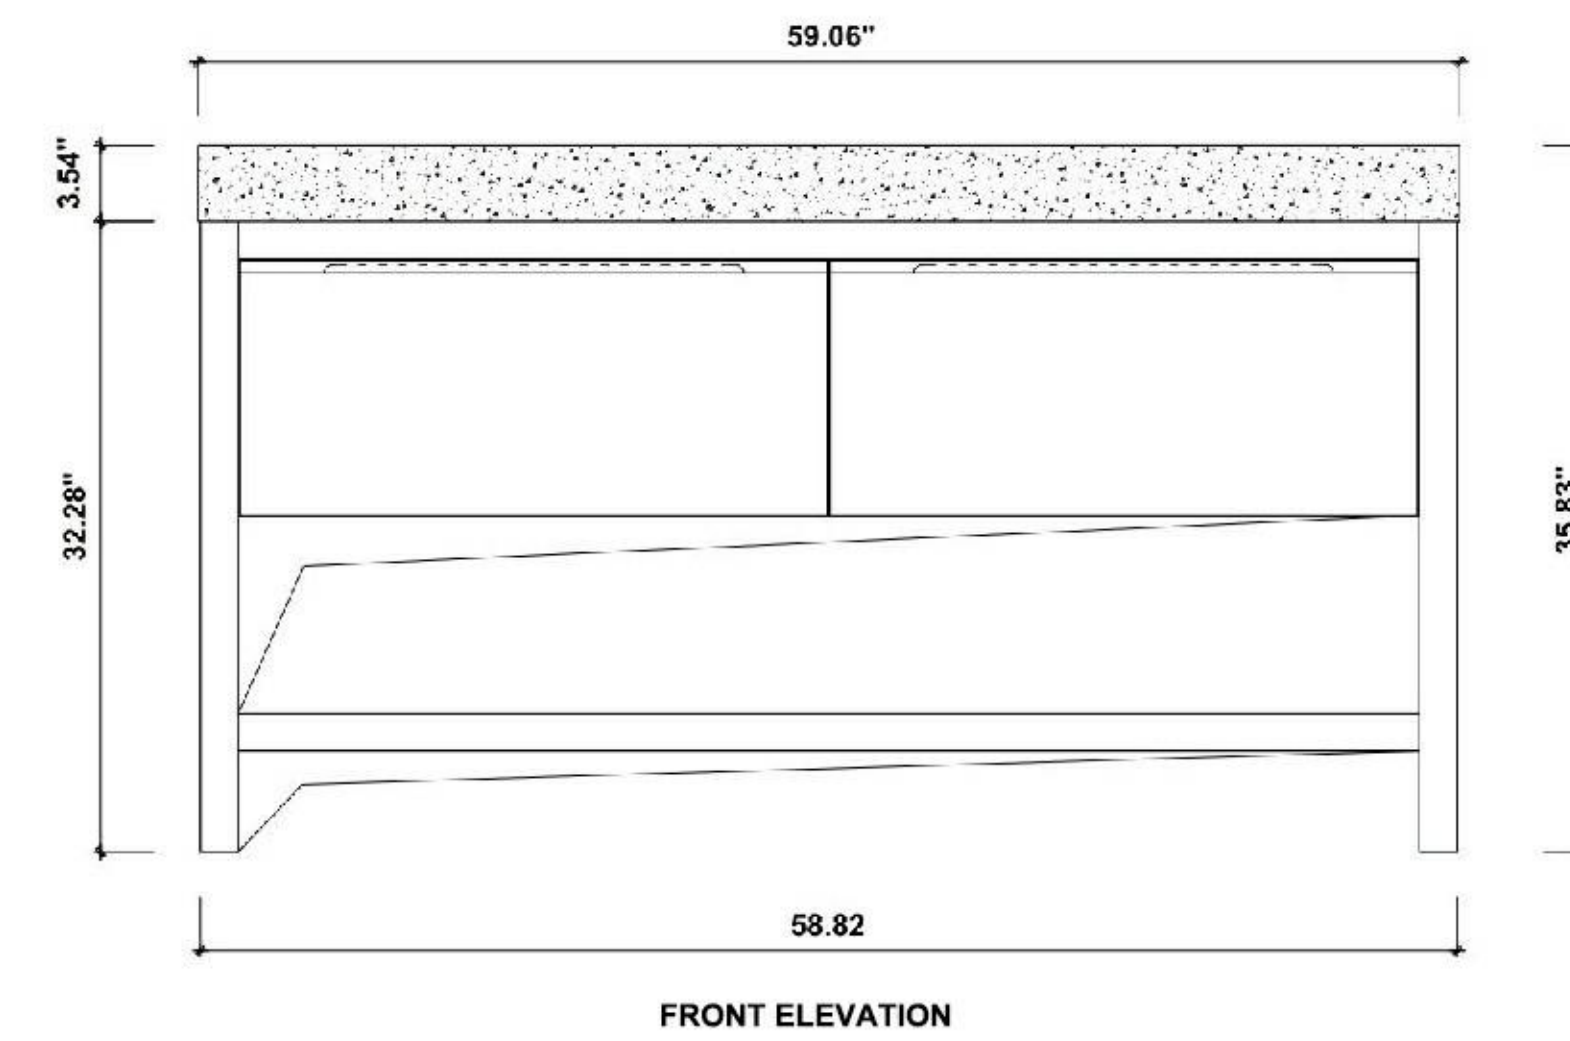

PORTREE-60"

Bibury 60-inch (Double-Sink; Freestanding)

Bibury 60-inch:

- **Colors Options:** Chestnut Oak / Whitewash Oak
- **Countertop:** 2-Single faucet hole premium Black Marquina Quartz
- **Vanity Base:** Multi-layer Engineering Wood
- **Sink:** Premium Black Marquina Quartz
- **Overall:** 2 Drawers with Open Shelves
- **Dimensions:**
 - Cabinet: 58.82"W x 20.28"D x 32.28"H
 - Top: 59.06"W x 20.47"D x 3.54"H
 - Overall Dimensions: 59.06"W x 20.47"D x 35.82"H