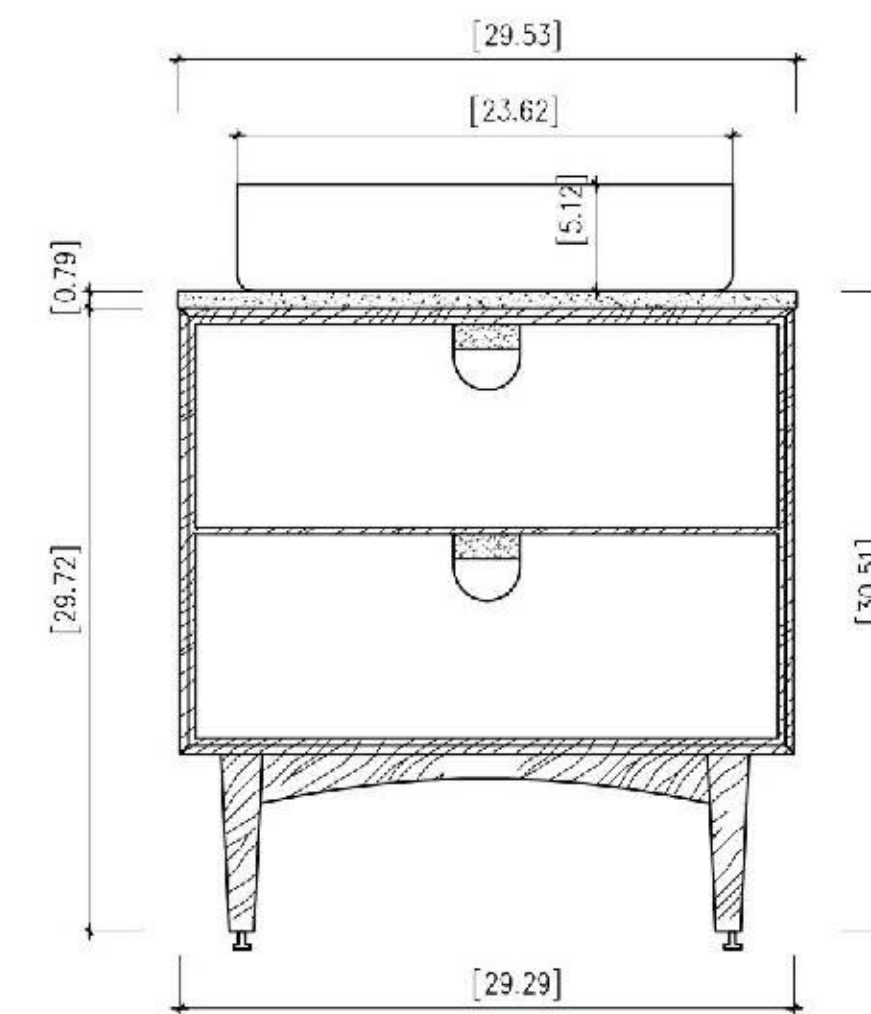

Portree 30-inch:

- **Color Options:** Walnut / Whitewash Oak
- **Countertop:** 1-Single faucet hole Premium Pure White Quartz
- **Vanity Base:** Multi-layer Engineering Wood
- **Sink:** Ceramic
- **Overall:** 2 Drawers
- **Dimensions:**

Cabinet: 29.29"W x 20.28"D x 29.72"H

Countertop: 29.53"W x 20.47"D x 0.79"H

Sink: 23.62"W x 14.57"D x 5.12"H

Overall Dimensions: 29.53"W x 20.47"D x 35.63"H

FRONT ELEVATION