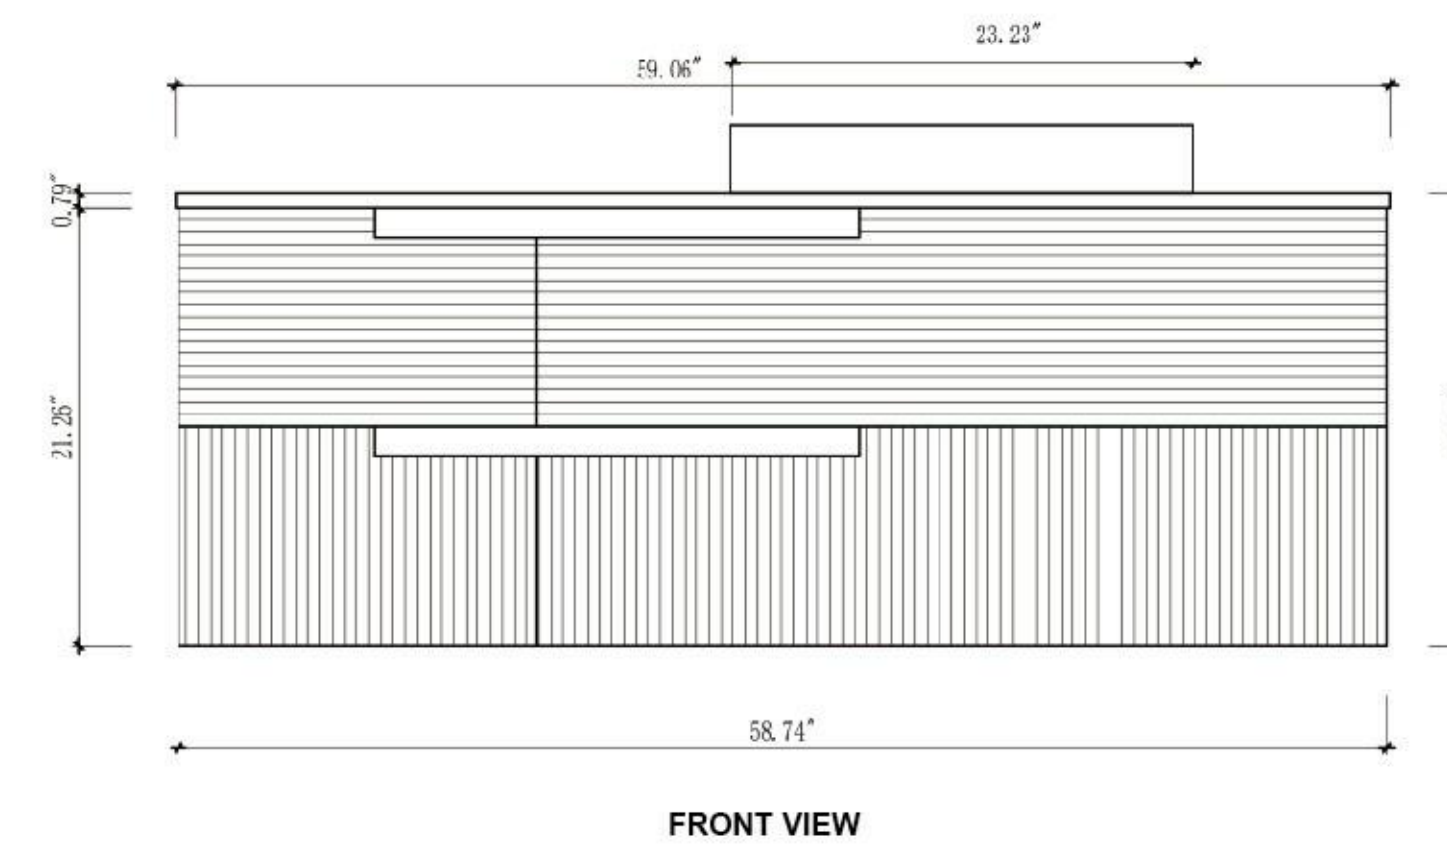

Orsa 60-inch:

- **Color:** Walnut
- **Countertop:** 1-Single faucet hole Premium Pure White Quartz
- **Vanity Base:** Multi-layer Engineering Wood
- **Sink:** Ceramic
- **Overall:** 4 Drawers
- **Dimensions:**

Cabinet: 58.74"W x 21.85"D x 21.26"H

Top: 59.06"W x 22.05"D x 0.79"H

Sink: 23.23"W x 16.14"D x 3.23"H

Overall Dimensions: 59.06"W x 22.05"D x 25.28"H