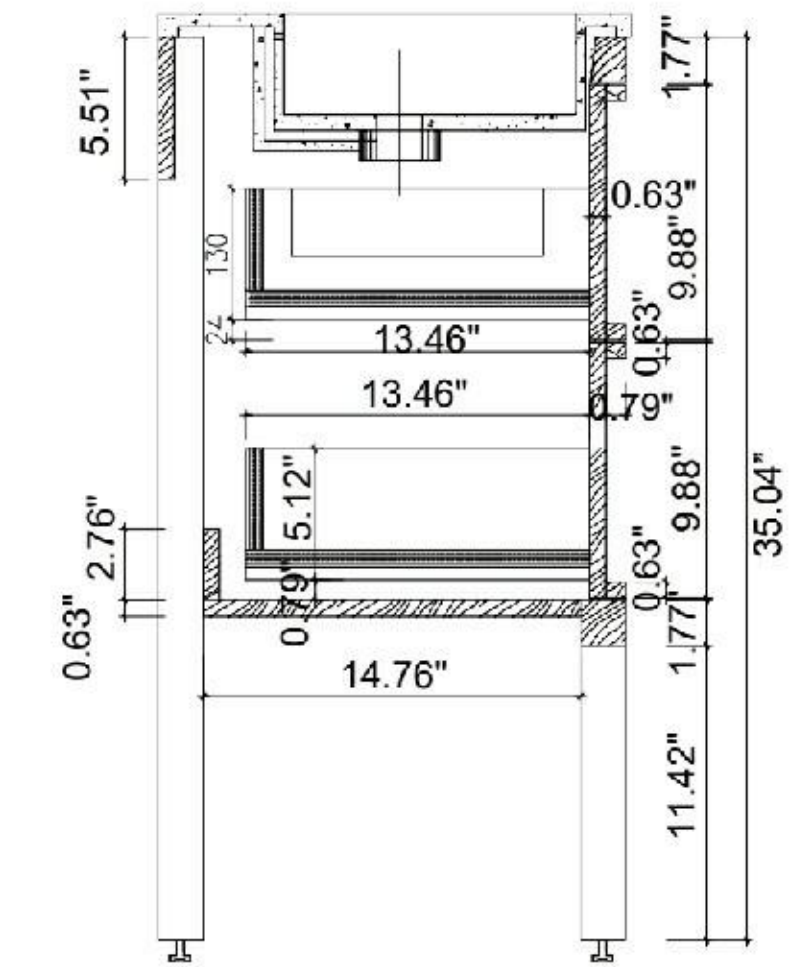

SIDE ELEVATION