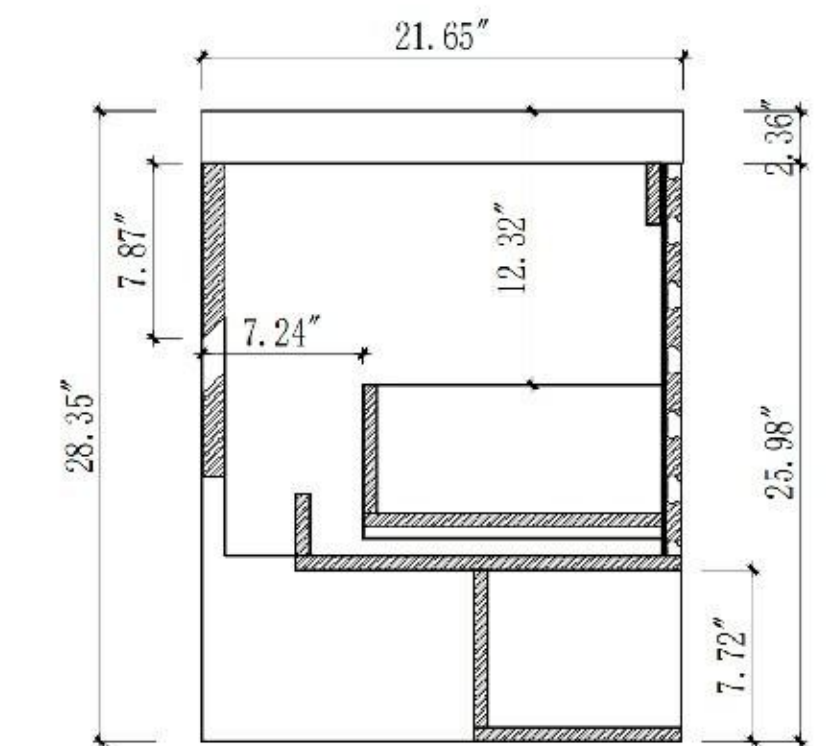

SIDE ELEVATION