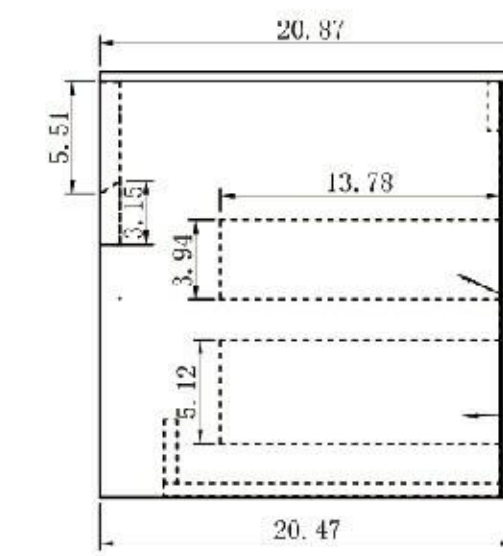

DRAWER PLAN DETAIL