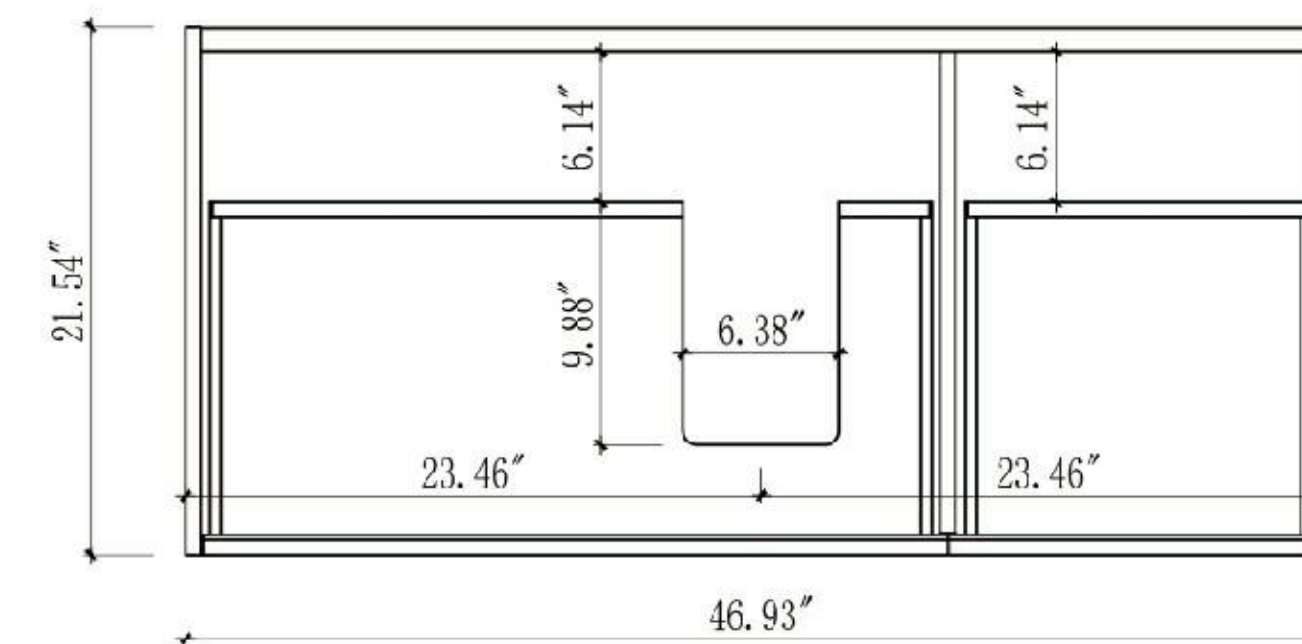

TOP VIEW

Matora-48"