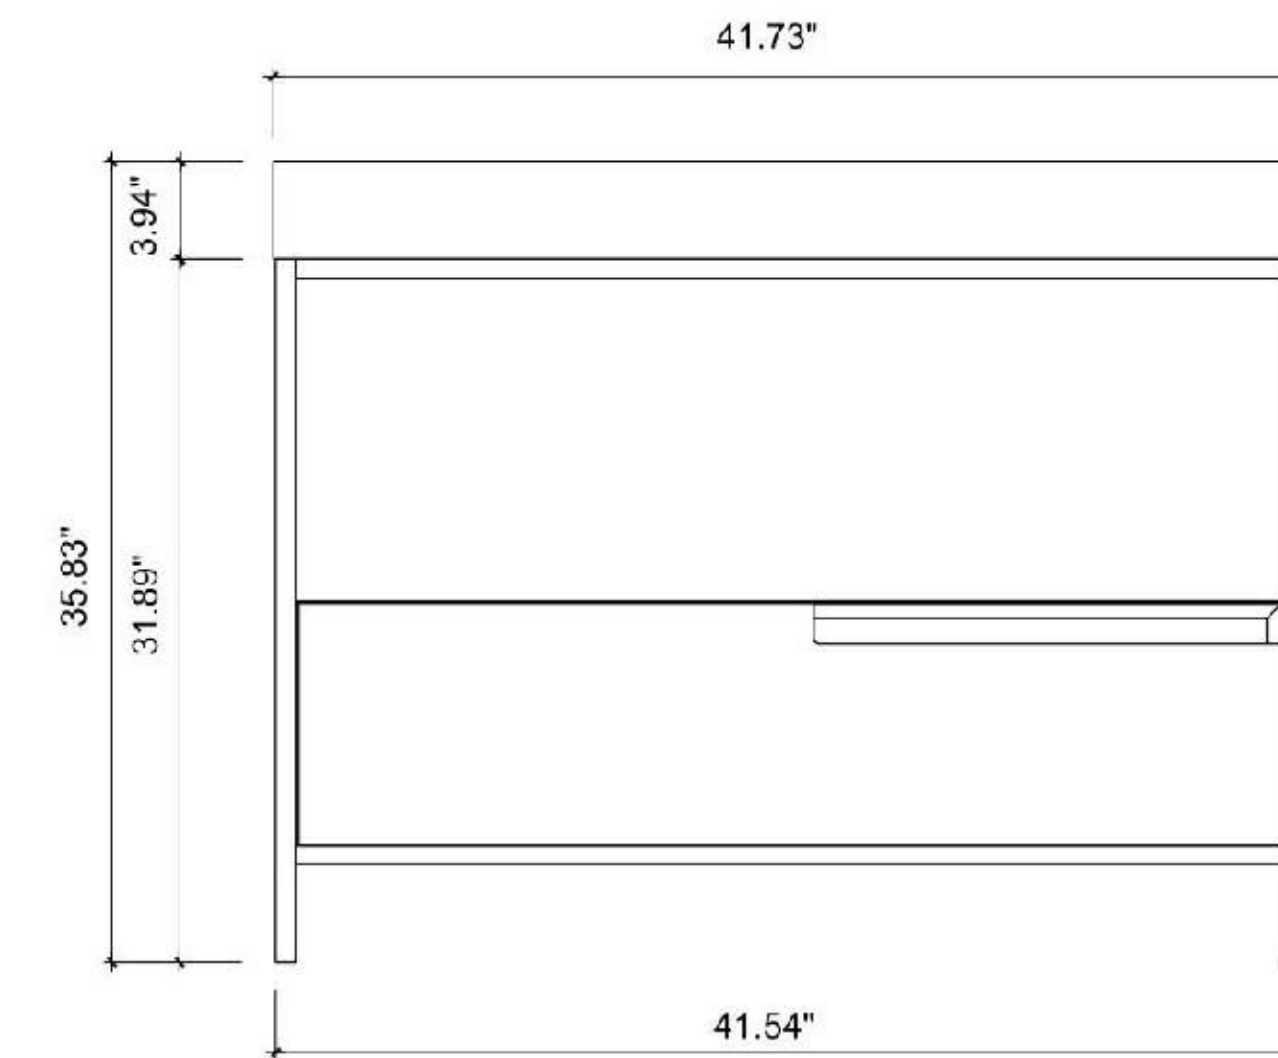

Texel 42-inch:

- **Color Options:** Red Amber + Black / Navy Blue + Gold
- **Countertop:** 1-Single faucet hole Premium Black Marquina Quartz or Pure White Quartz
- **Vanity Base:** Multi-layer Engineering Wood
- **Sink:** Premium Black Marquina Quartz or Pure White Quartz
- **Overall:** 1 Drawer
- **Dimensions:**
  - Cabinet: 41.54"W x 20.28"D x 31.89"H
  - Top: 41.73"W x 20.47"D x 3.94"H
  - Overall Dimensions: 41.73"W x 20.47"D x 35.83"H

FRONT ELEVATION