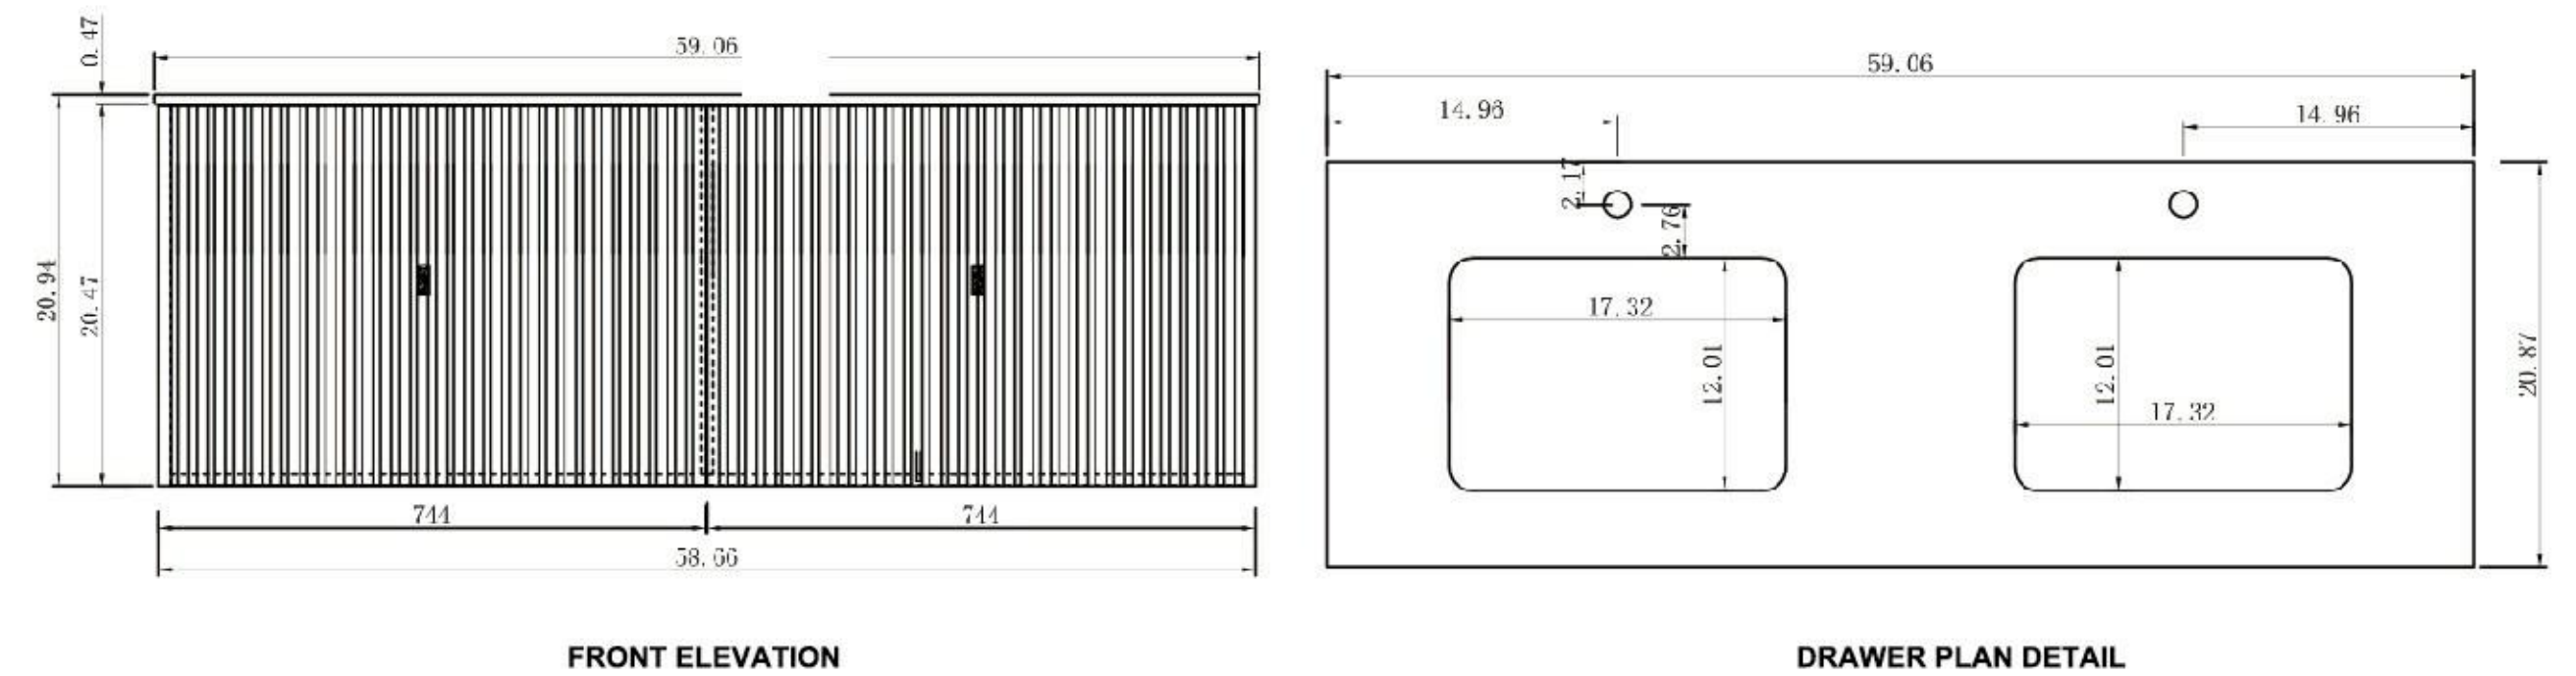

Cabinet: 58.66"W x 20.47"D x 20.47"H

Top: 59.06"W x 20.87"D x 0.47"H

Overall Dimensions: 59.06"W x 20.87"D x 20.94"H

Barcelona 60"

Marfa 60-inch

(Double-Sink; Wall Mount)

Marfa 60-inch:

- **Color Option:** Aloe Green + Walnut
- **Countertop:** 2-Single faucet hole Premium Quartz
- **Vanity Base:** Multi-layer Engineering Wood
- **Sink:** Ceramic
- **Overall:** 3 Drawers with Open Shelves
- **Dimensions:**