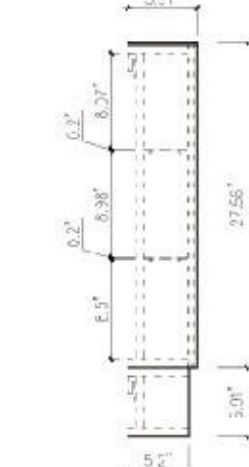

SIDE ELEVATION

BERGEN 36_Spec sheet