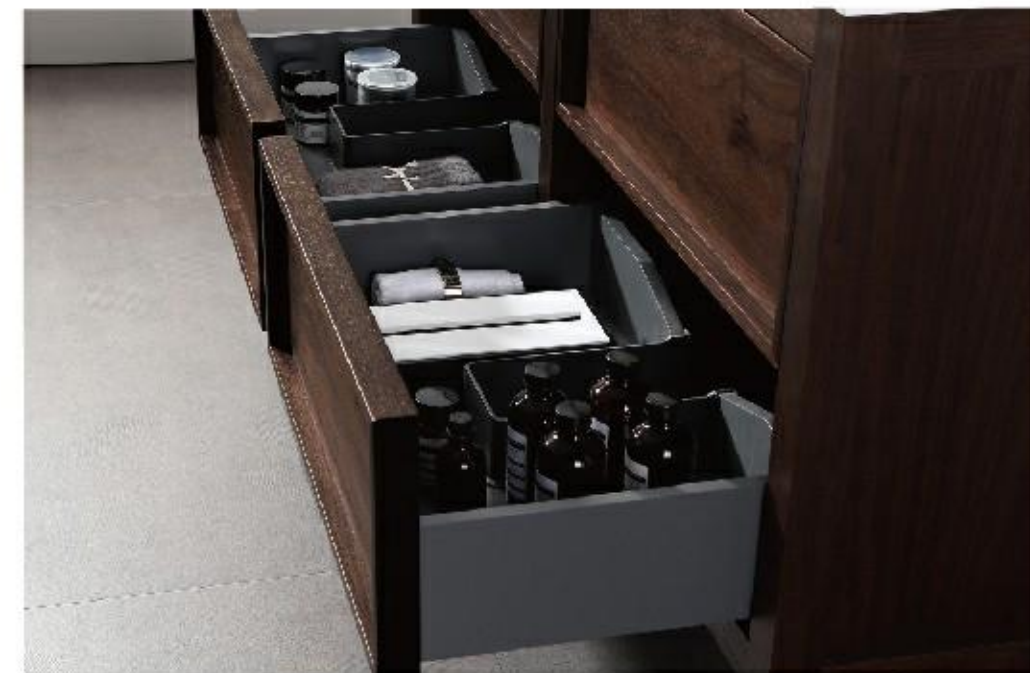

DRAWER PLAN DETAIL

Ronda-55"

VANITY 55-INCH

Annecy 55-inch

(Double-Sink; Freestanding)

Annecy 55-inch:

- **Color Options:** Dark Walnut / Charcoal
- **Countertop:** 2-Single faucet hole Premium Grade Acrylic Solid Surface (Gloss Finish)
- **Vanity Base:** Multi-layer Engineering Wood
- **Sink:** Premium Grade Acrylic Solid Surface (Gloss Finish)
- **Overall:** 4 Drawers (Upper Drawers: Glass side panels with LED Lighting)
- **Dimensions:**