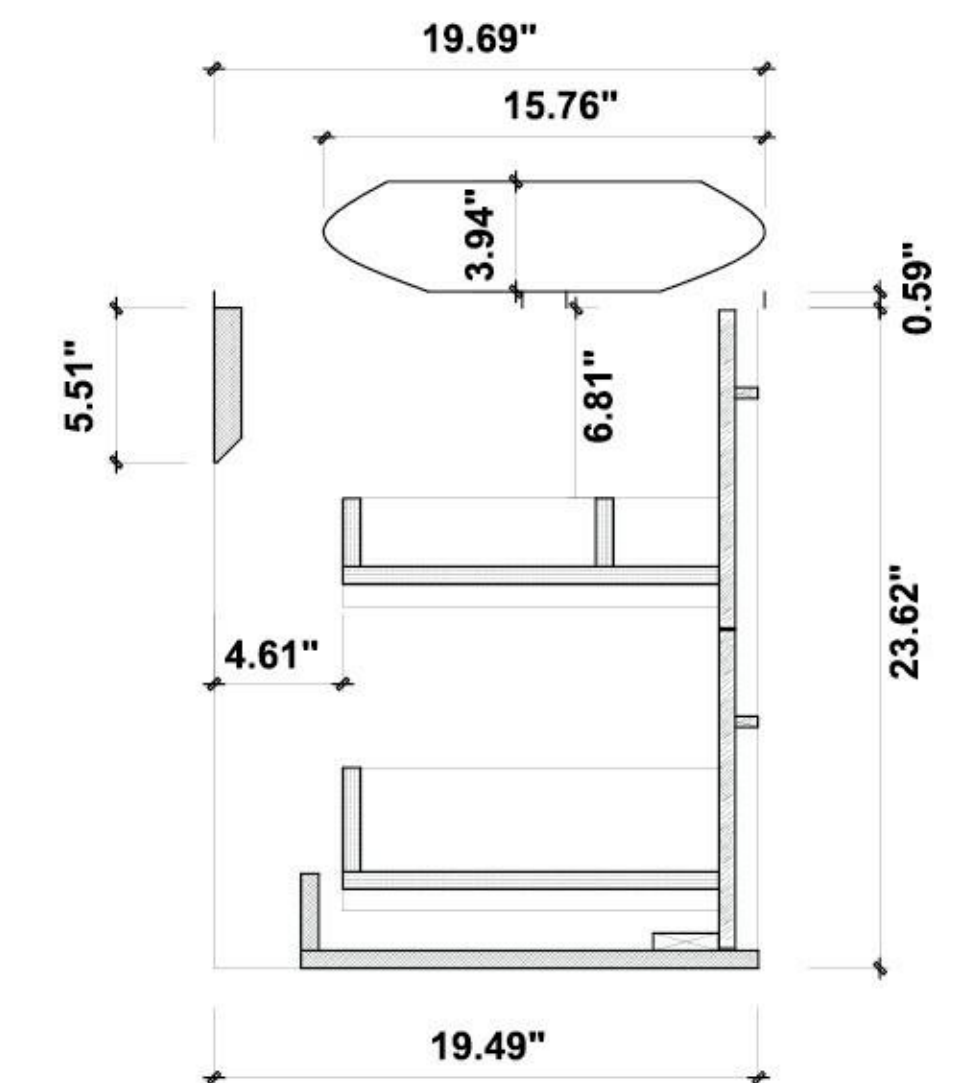

SIDE ELEVATION