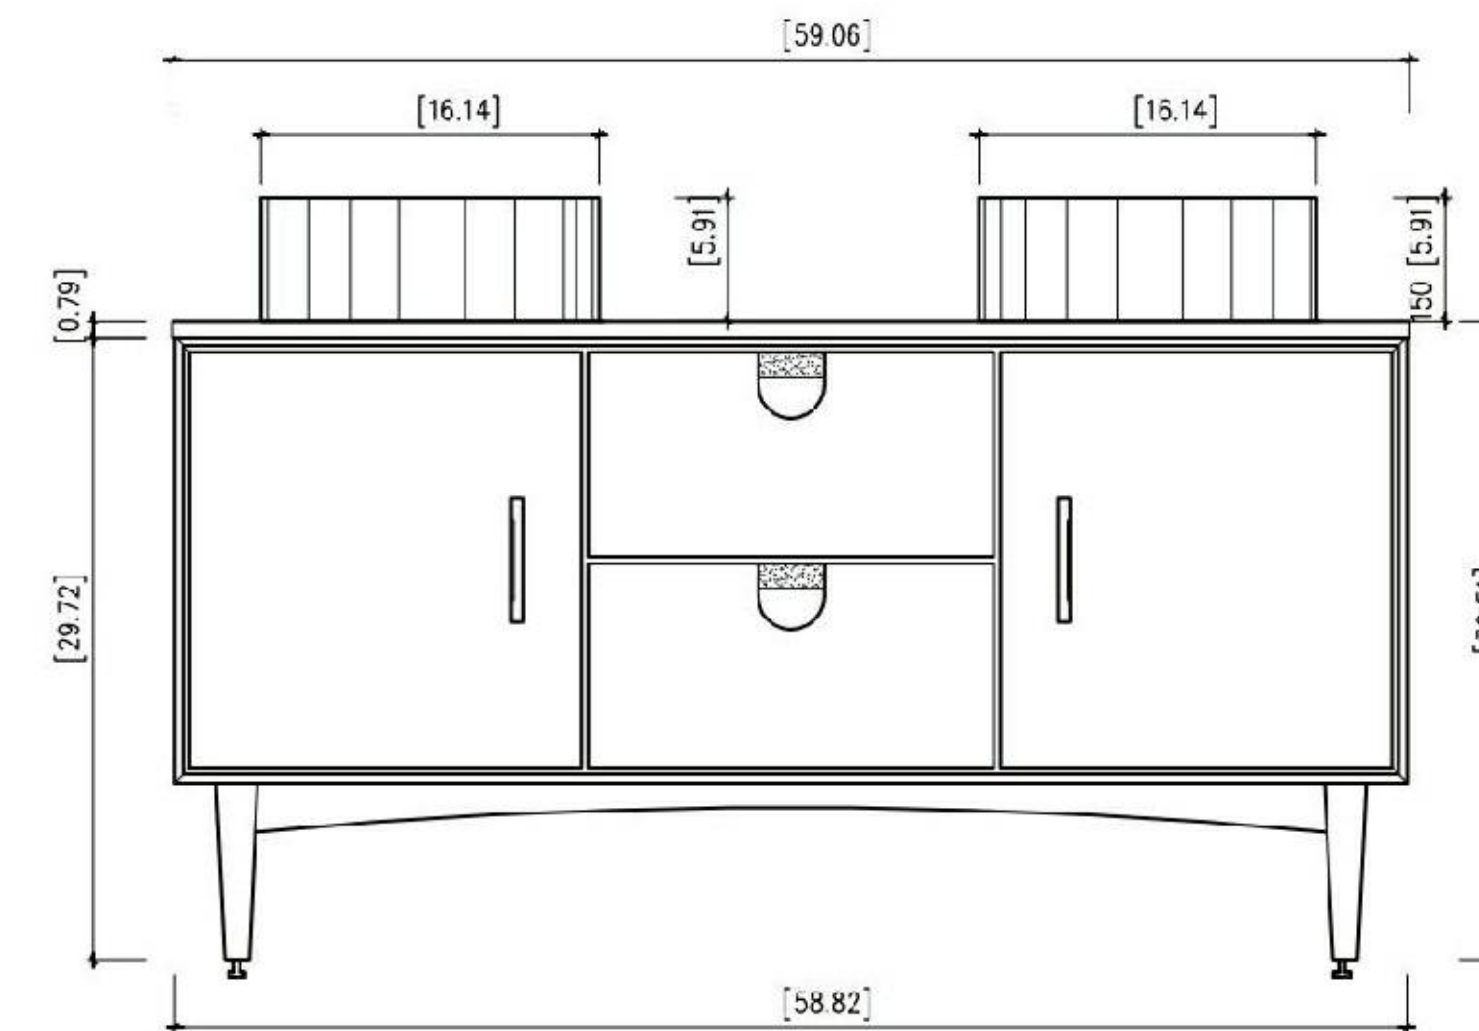

Portree 60-inch:

- **Color Options:** Walnut / Whitewash Oak
- **Countertop:** 2-Single faucet hole Premium Pure White Quartz
- **Vanity Base:** Multi-layer Engineering Wood
- **Sink:** Ceramic
- **Overall:** 2 Door and 2 Drawers
- **Dimensions:**

Cabinet: 58.82"W x 20.28"D x 29.72"H

Countertop: 59.06"W x 20.47"D x 0.79"H

Sink (each): 13.98"W x 13.98"D x 5.91"H

Overall Dimensions: 59.06"W x 20.47"D x 36.42"H

FRONT ELEVATION