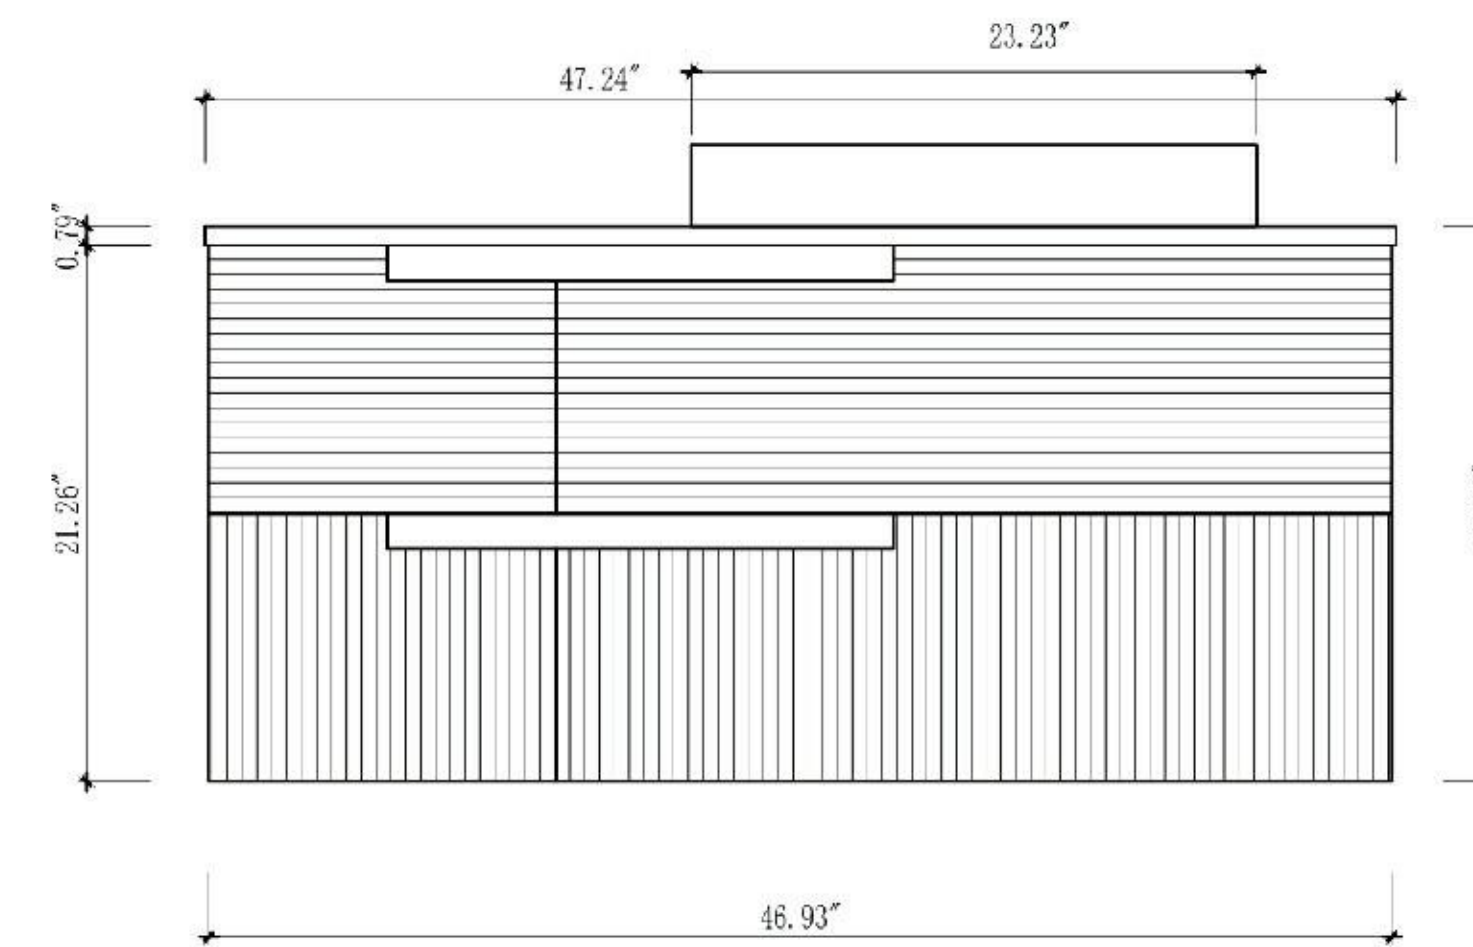

FRONT VIEW

SIDE VIEW

TOP VIEW

Matora-48"

Orsa 48-inch

(Single-Sink; Wall Mount)

Orsa 48-inch:

- **Color:** Walnut
- **Countertop:** 1-Single faucet hole Premium Pure White Quartz
- **Vanity Base:** Multi-layer Engineering Wood
- **Sink:** Ceramic
- **Overall:** 4 Drawers
- **Dimensions:**
 - Cabinet: 46.93"W x 21.85"D x 21.26"H
 - Top: 47.24"W x 22.05"D x 0.79"H
 - Sink: Sink: 23.23"W x 16.14"D x 3.23"H
 - Overall Dimensions: 47.24"W x 22.05"D x 25.28"H