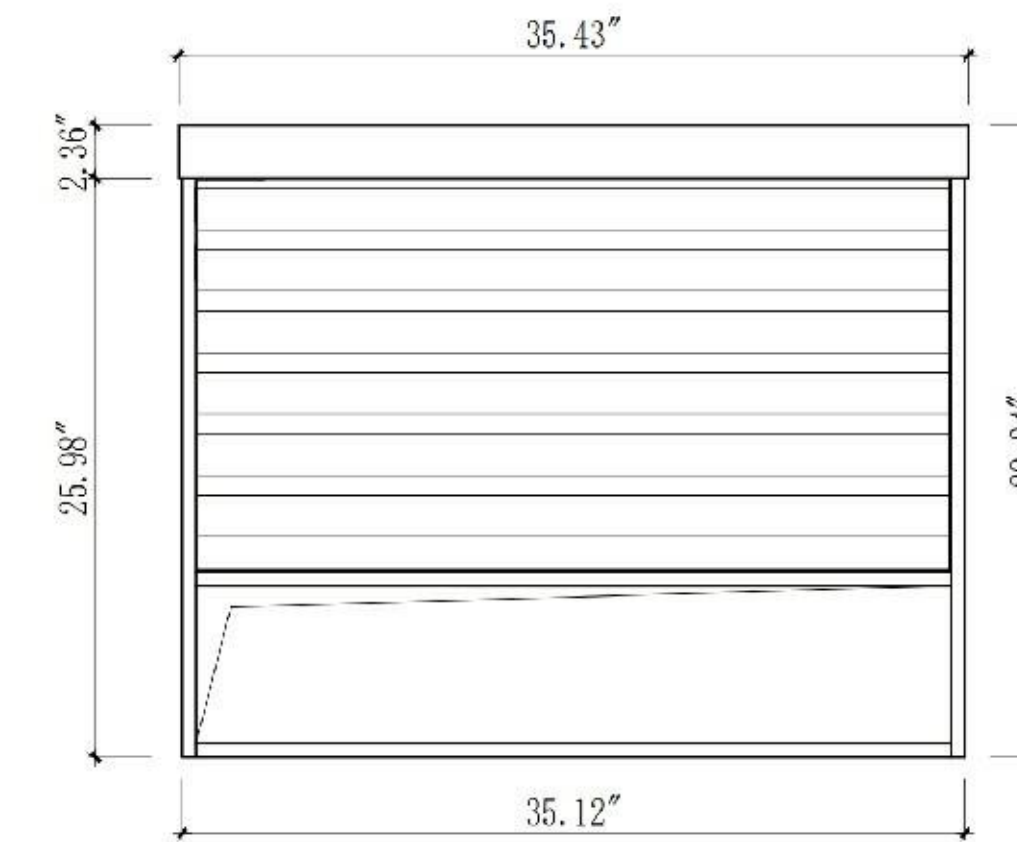

VANITY 36-INCH

Matera 36-inch

(Single-Sink; Wall Mount)

Matera 36-inch:

- **Color Options:** Pecan Oak / Charcoal
- **Countertop Options:** 1-Single faucet hole Premium Black Marquina Quartz / 1-Single faucet hole Premium White Sintered Stone
- **Vanity Base:** Multi-layer Engineering Wood
- **Sink:** Ceramic
- **Overall:** 1 Drawers
- **Dimensions:**
 - Cabinet: 35.12"W x 21.54"D x 25.98"H
 - Top: 35.43"W x 21.65"D x 2.36"H
 - Overall Dimensions: 35.43"W x 21.65"D x 28.35"H