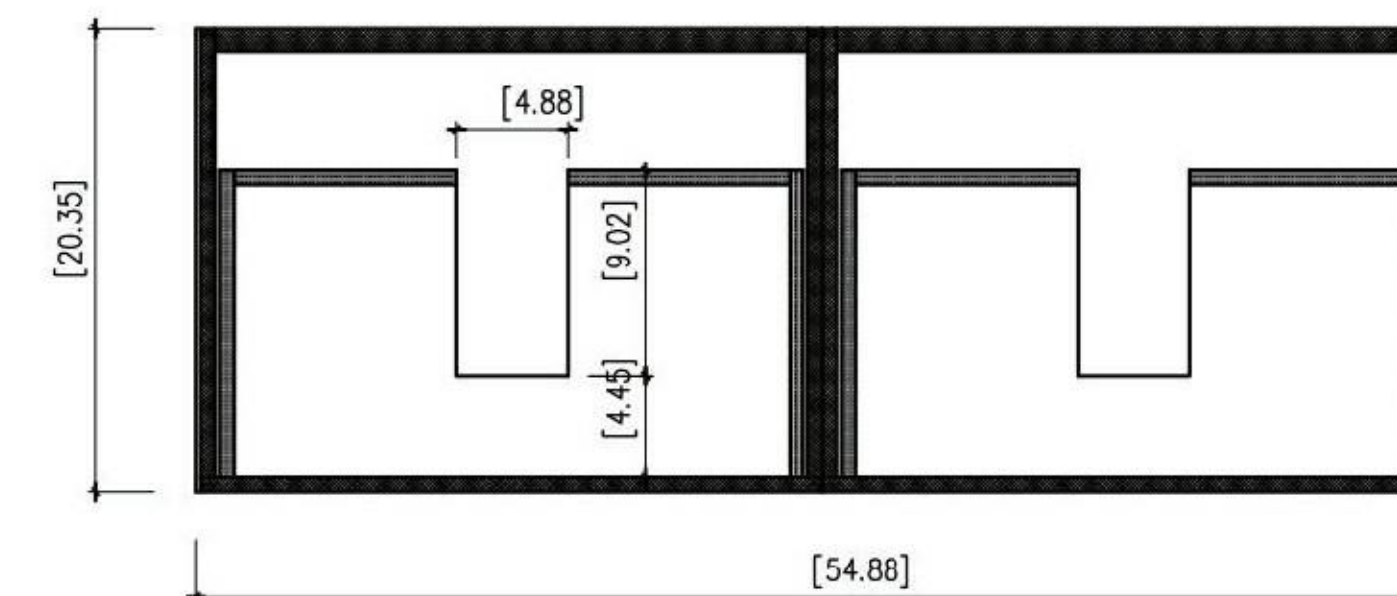

Cabinet: 55 1/8" W x 20 4/9" D x 17 5/7" H

Countertop: 55 1/8" W x 20 4/9" D x 4/5" H

Sink: 19 2/3" W x 14 4/7" D x 4 5/7" H

Overall Dimensions: 55 1/8" W x 20 4/9" D x 23 2/9" H

FRONT ELEVATION

SIDE ELEVATION