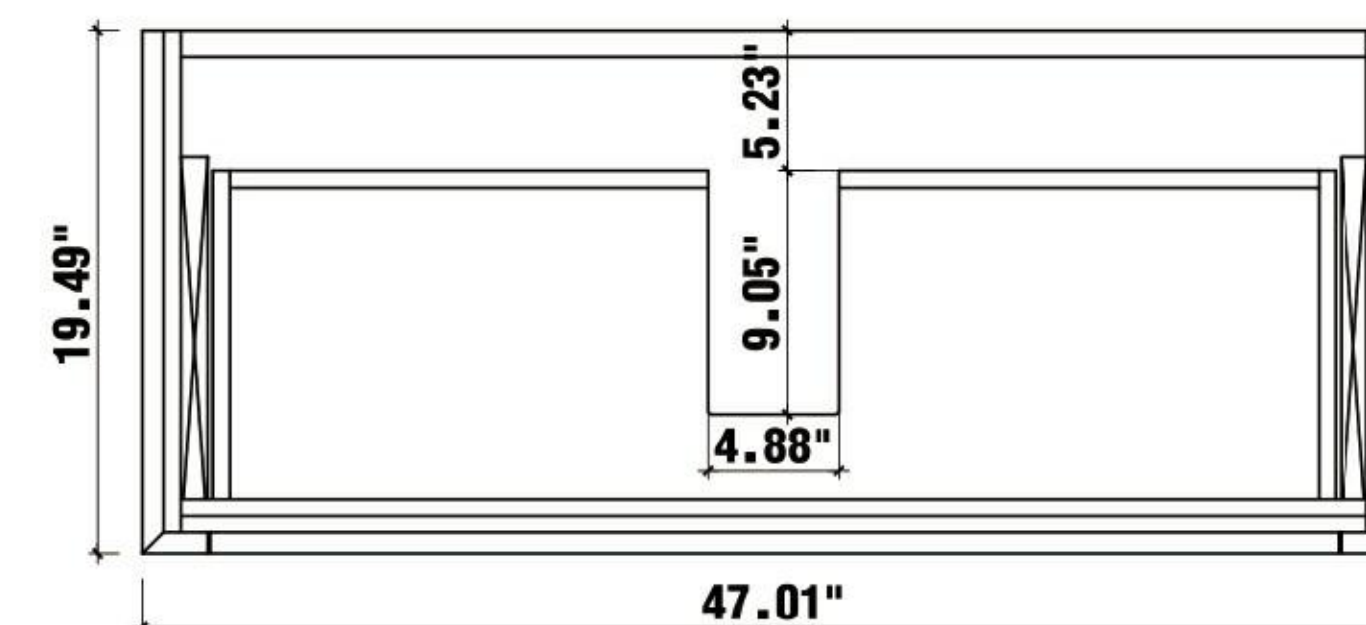

DRAWER PLAN DETAIL

OCALA 48"