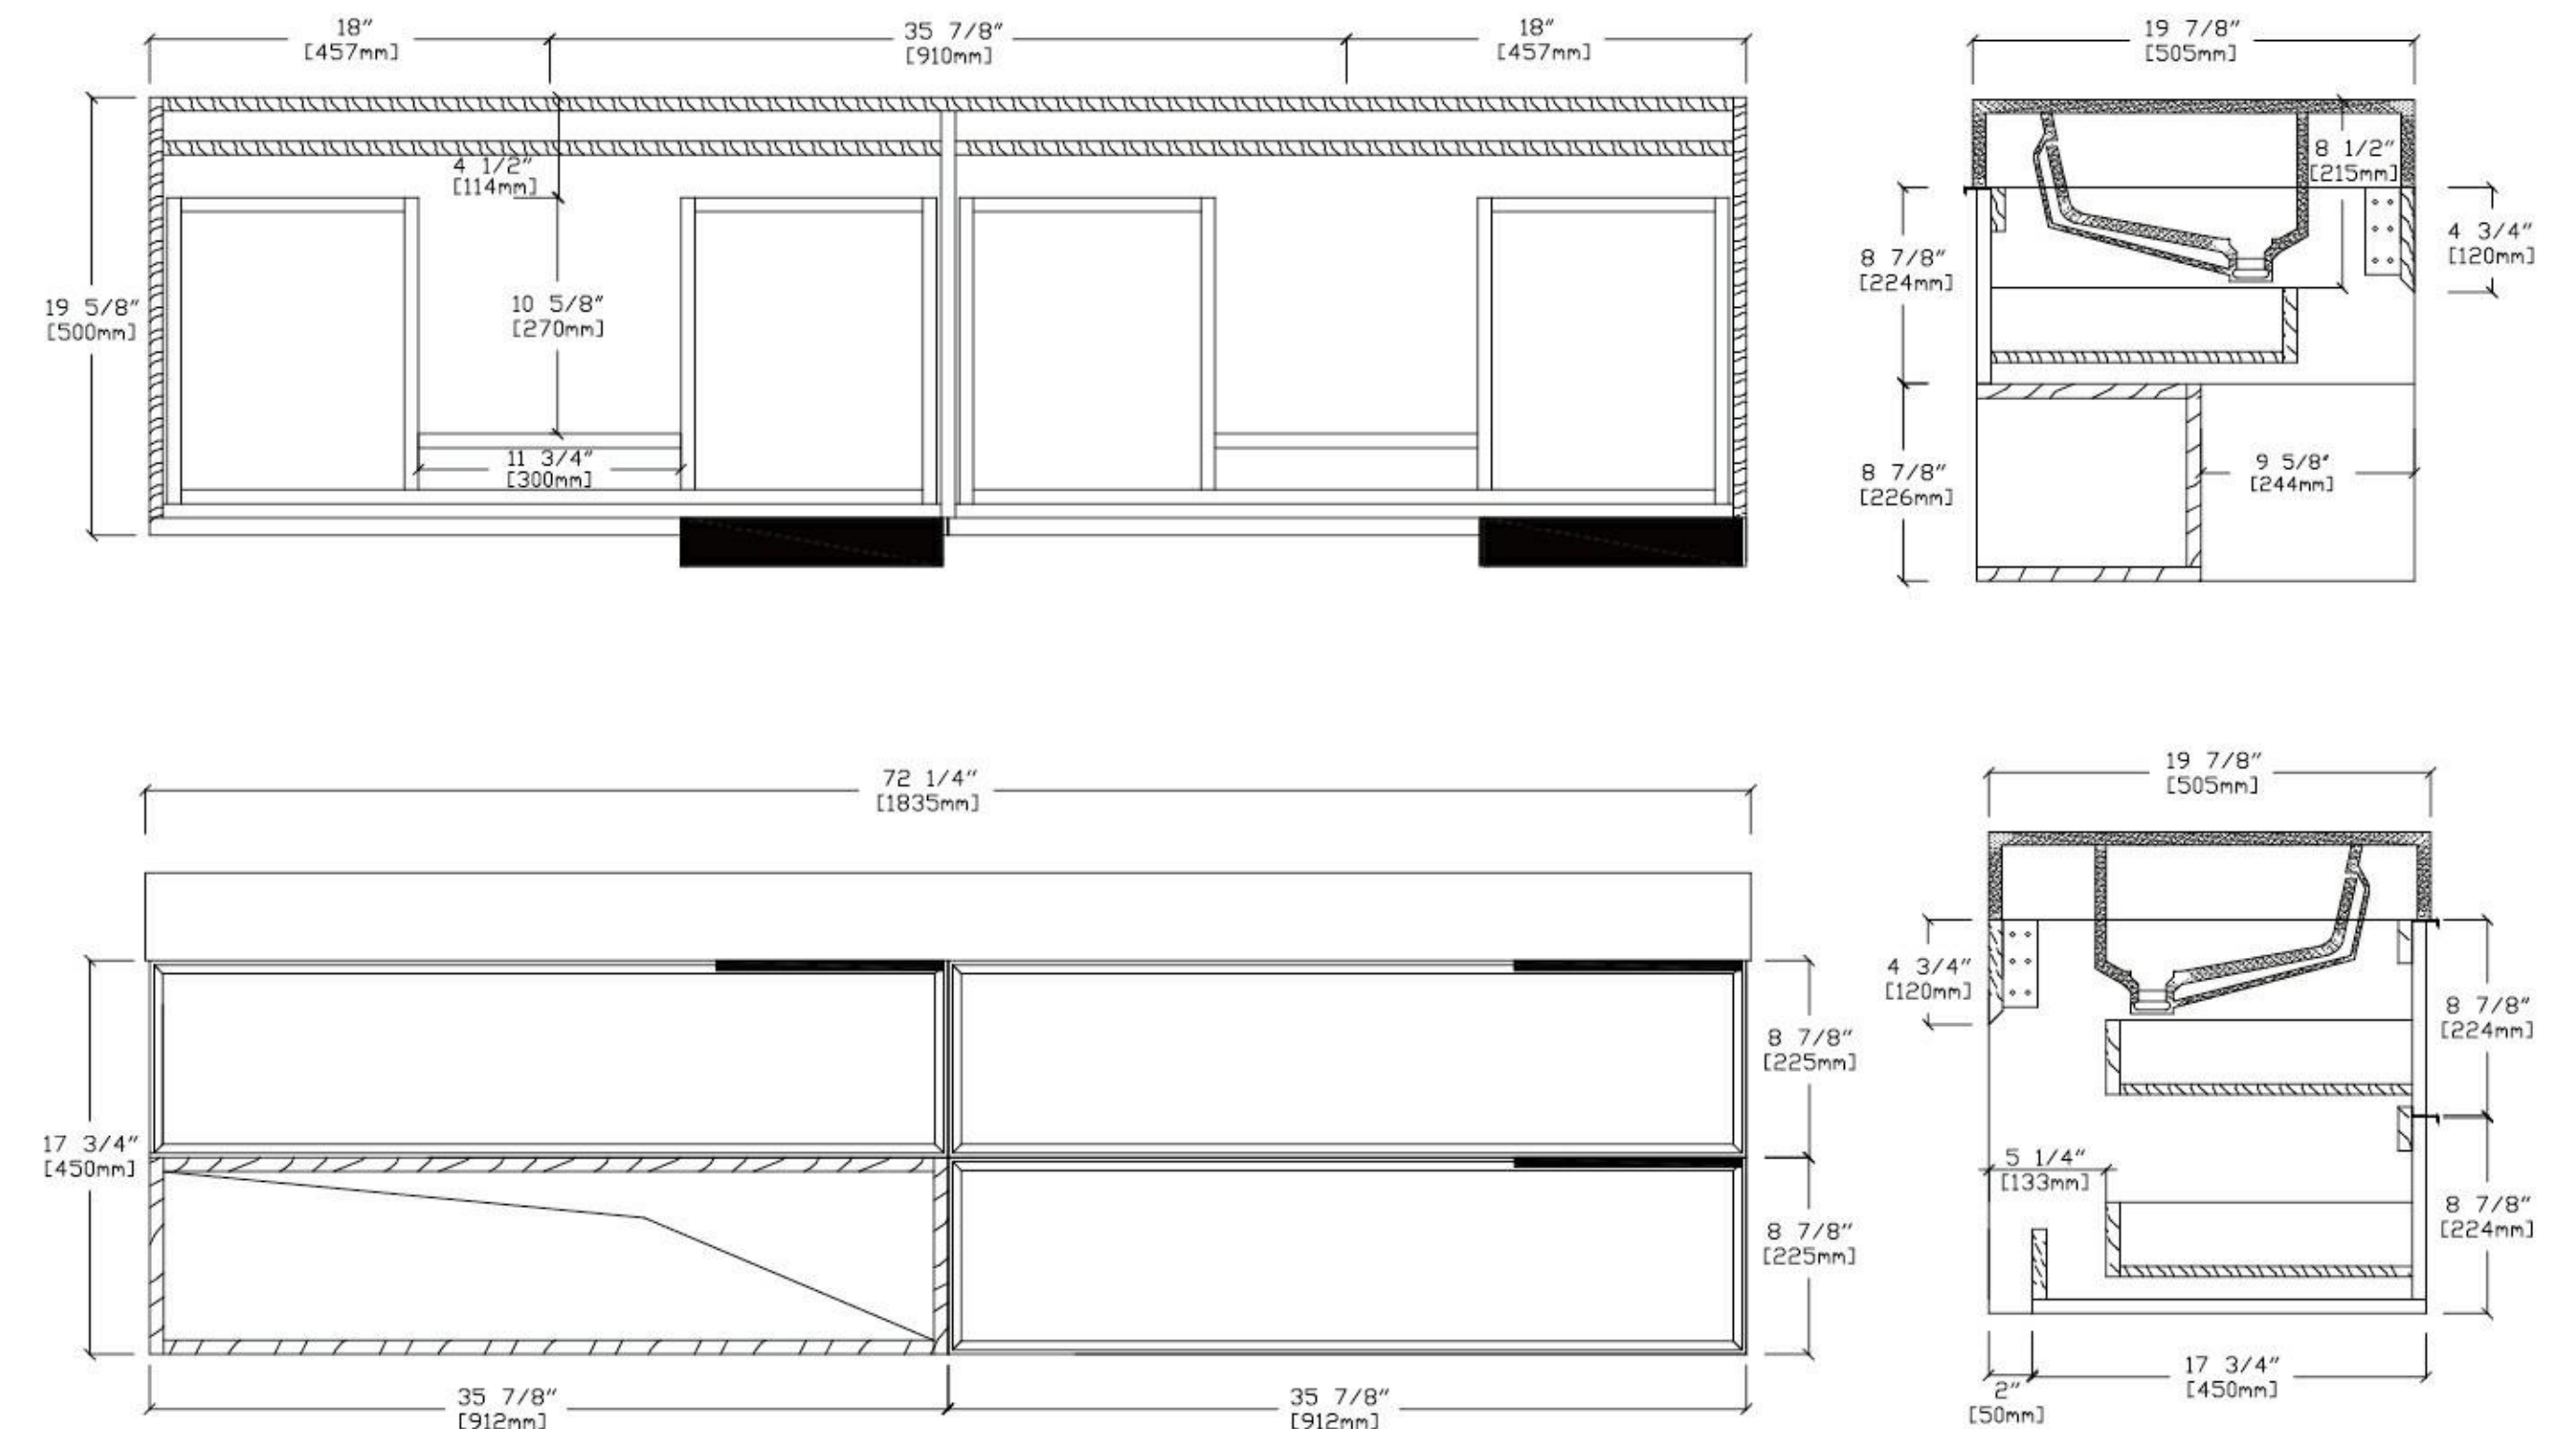

Cabinet: 71.81"W x 20.28"D x 32.28"H

Top: 72.05"W x 20.47"D x 3.54"H

Overall Dimensions: 72.05"W x 20.47"D x 35.82"H

BIBURY-72"

Marfa 72-inch

(Double-Sink; Wall Mount)

Marfa 72-inch:

- **Color Option:** Aloe Green + Walnut
- **Countertop:** 2-Single faucet hole Premium Quartz
- **Vanity Base:** Multi-layer Engineering Wood
- **Sink:** Ceramic
- **Overall:** 3 Drawers with Open Shelves
- **Dimensions:**
 - Cabinet: 71 7/8" W x 19 5/8" D x 17 3/4" H
 - Countertop: 72 1/4" W x 19 7/8" D x 3 7/8" H
 - Overall Dimensions: 72 1/4" W x 19 7/8" D x 21 5/8" H

Cabinet: 71.81"W x 20.28"D x 29.72"H
 Countertop: 72.05"W x 20.47"D x 0.79"H
 Sink (each): 16.14"W x 16.14"D x 5.91"H
 Overall Dimensions: 72.05"W x 20.47"D x 36.42"H

PORTREE-72"

Rothenburg 72-inch

(Double-Sink; Freestanding)