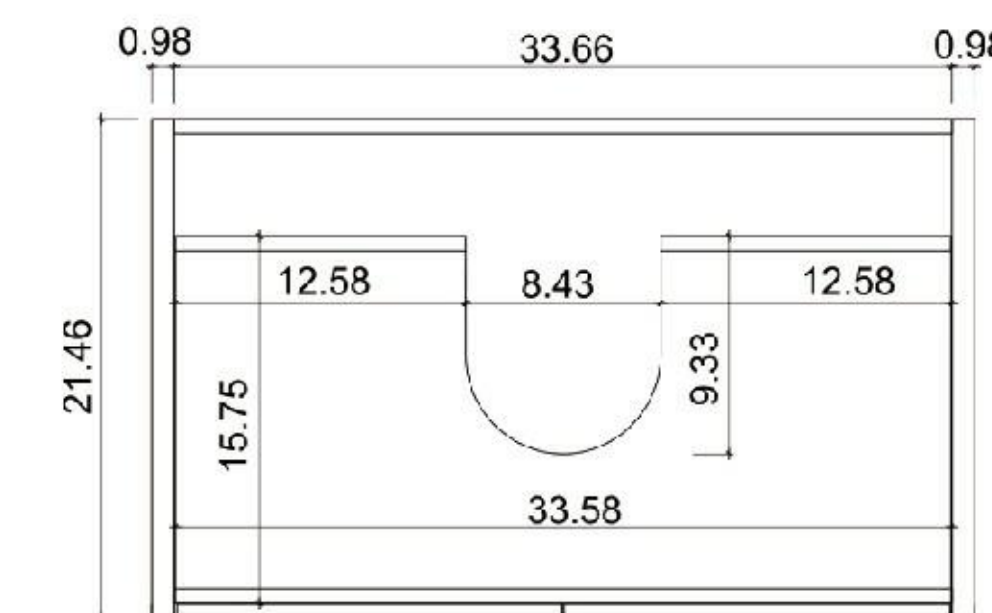

Cabinet: 35.62"W x 21.46"D x 31.1"H

Top: 36.02"W x 21.46"D x 0.59"H

Sink: 14.96"W x 14.96"D x 4.33"H

Overall Dimensions: 36.02"W x 20.35"D x 36.02"H

FRONT ELEVATION

SIDE ELEVATION

DRAWER PLAN DETAIL

Celle 36"