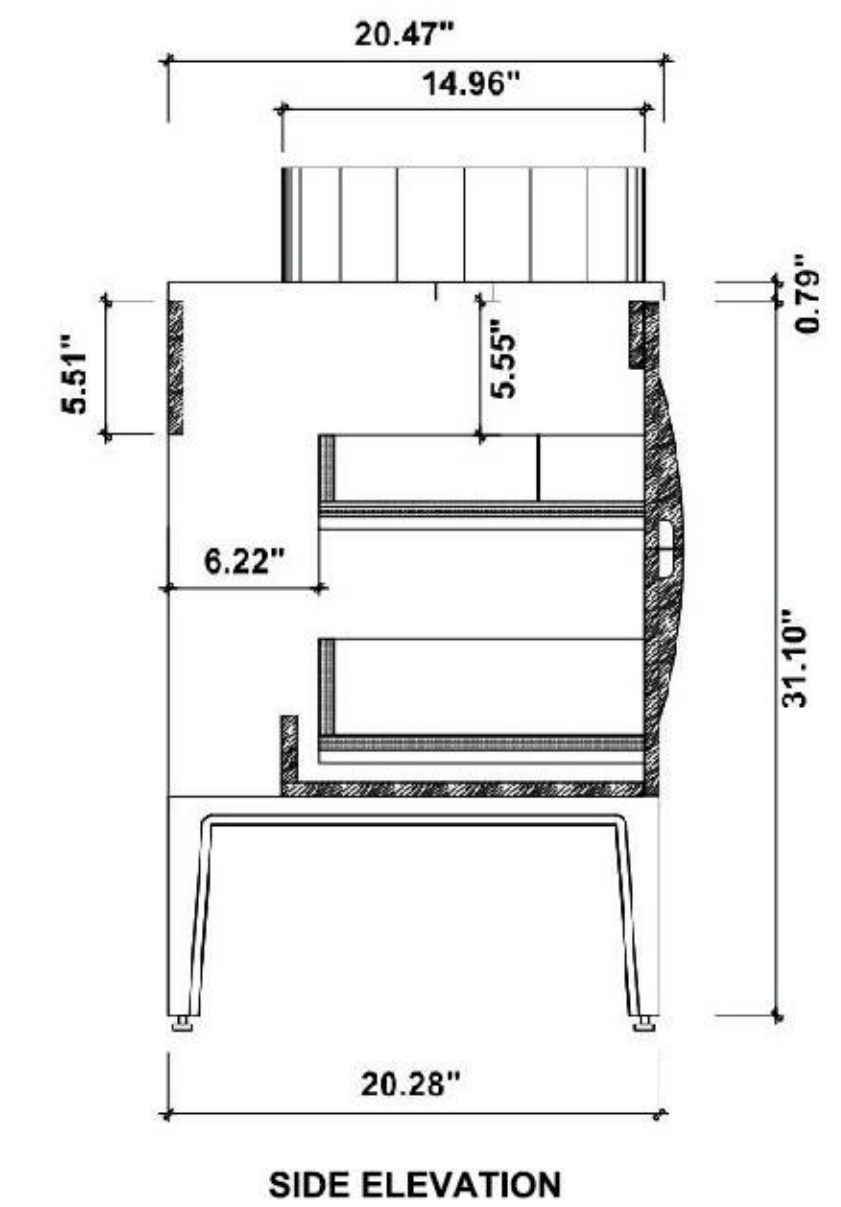

Cabinet: 47.01"W x 20.28"D x 31.10"H

Top: 47.24"W x 20.47"D x 0.79"H

Sink: 22.83"W x 14.96"D x 4.72"H

Overall Dimensions: 47.24"W x 20.47"D x 36.61"H

COLMAR-48"

Goreme 48-inch (Single-Sink; Wall Mount)

Goreme 48-inch: