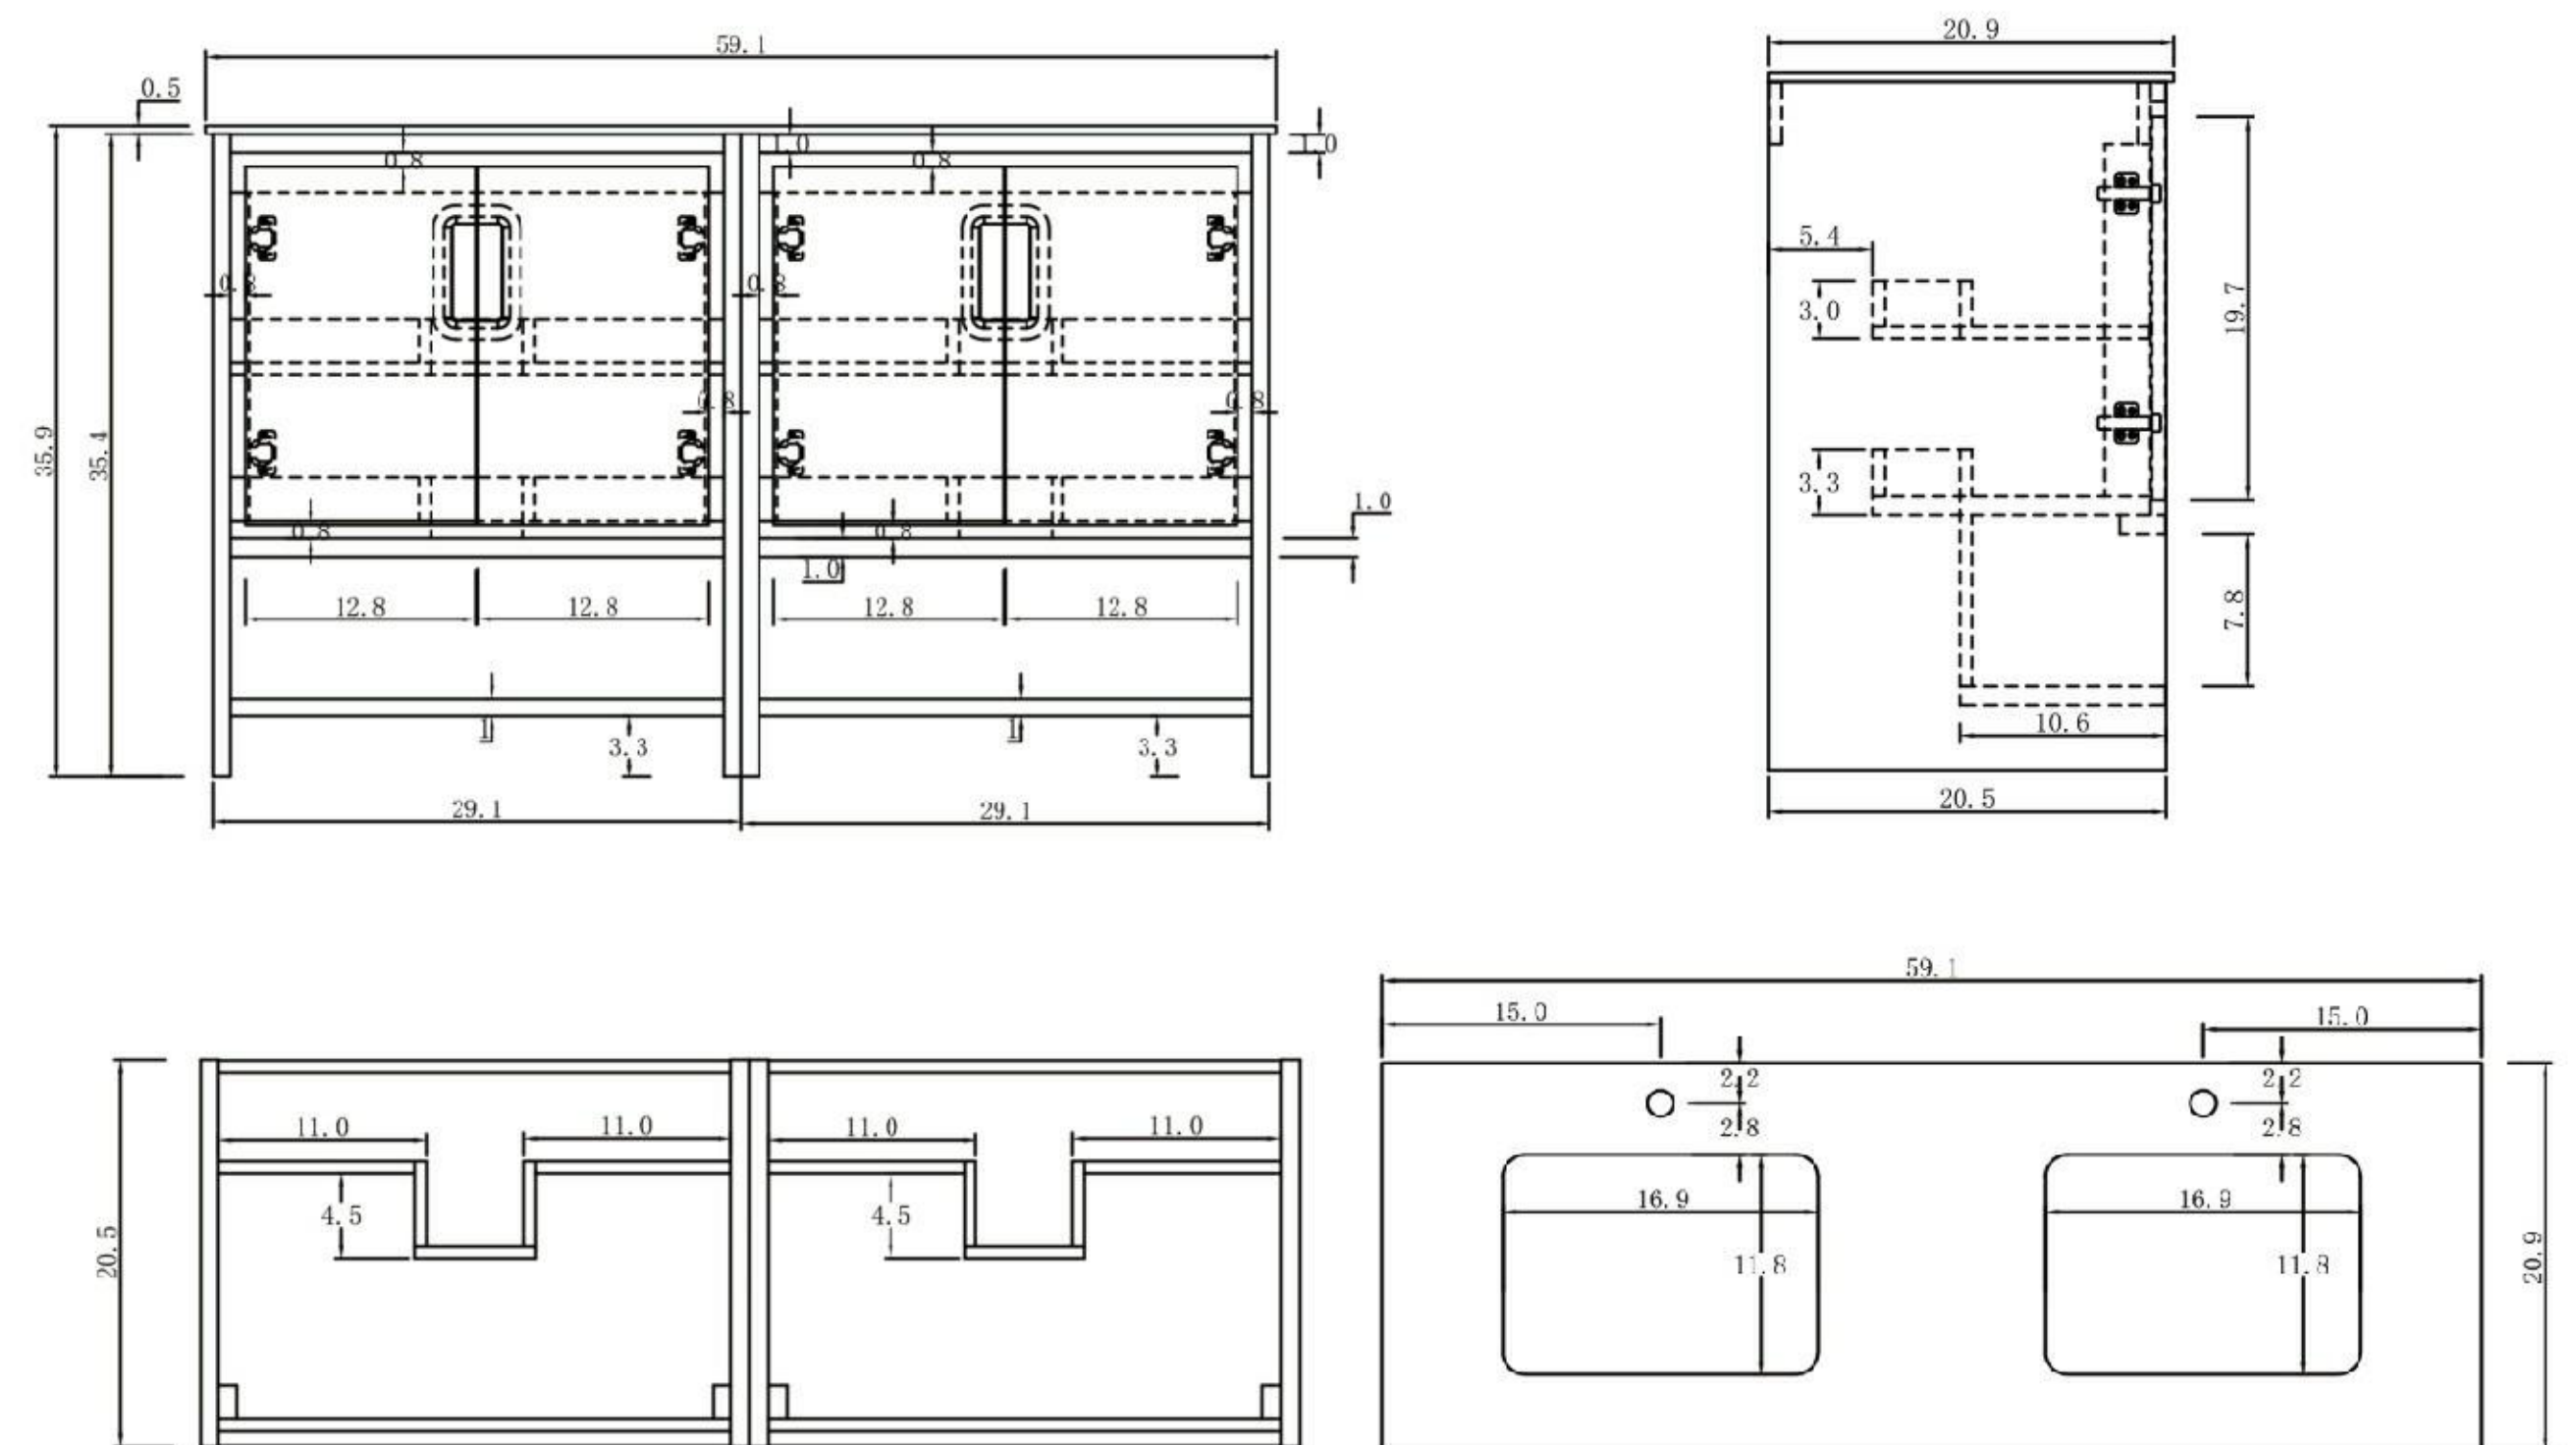

FRONT VIEW

SIDE VIEW

TOP VIEW

Nara 60"

Lyon 60-inch

(Double-Sink; Freestanding)

Lyon 60-inch:

- **Color Options:** Black of Night + Maple / Beige + Walnut
- **Countertop:** 2-Single faucet hole Premium White Sintered Stone / 2-Single faucet hole Premium Black Sintered Stone
- **Vanity Base:** Multi-layer Engineering Wood
- **Sink:** Ceramic
- **Overall:** 4 Doors with Open Shelves
- **Dimensions:**
 - Cabinet: 59.1"W x 20.5"D x 35.4"H
 - Top: 59.5"W x 20.9"D x 0.5"H
 - Overall Dimensions: 59.5"W x 20.9"D x 35.9"H