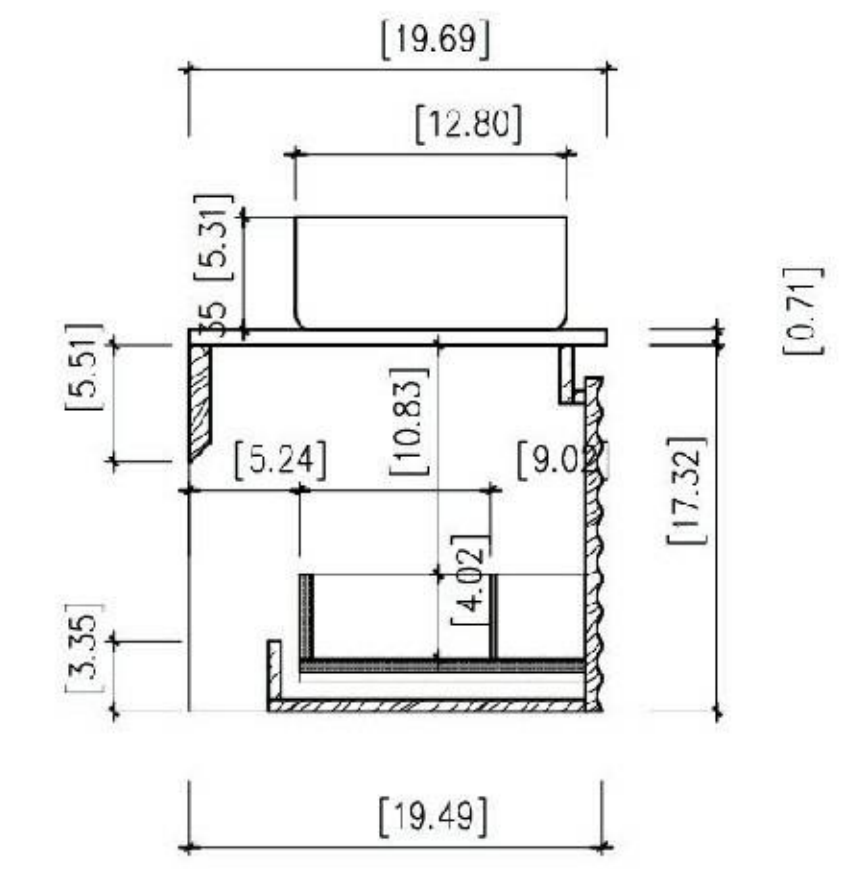

Cabinet: 58.83" W x 19.49" D x 17.32" H

Countertop: 59.06" W x 19.69" D x 0.71" H

Sink: 17.91" W x 12.80" D x 5.31" H

Overall Dimensions: 59.06" W x 19.69" D x 23.34" H

FRONT ELEVATION

SIDE ELEVATION

DRAWER PLAN DETAIL