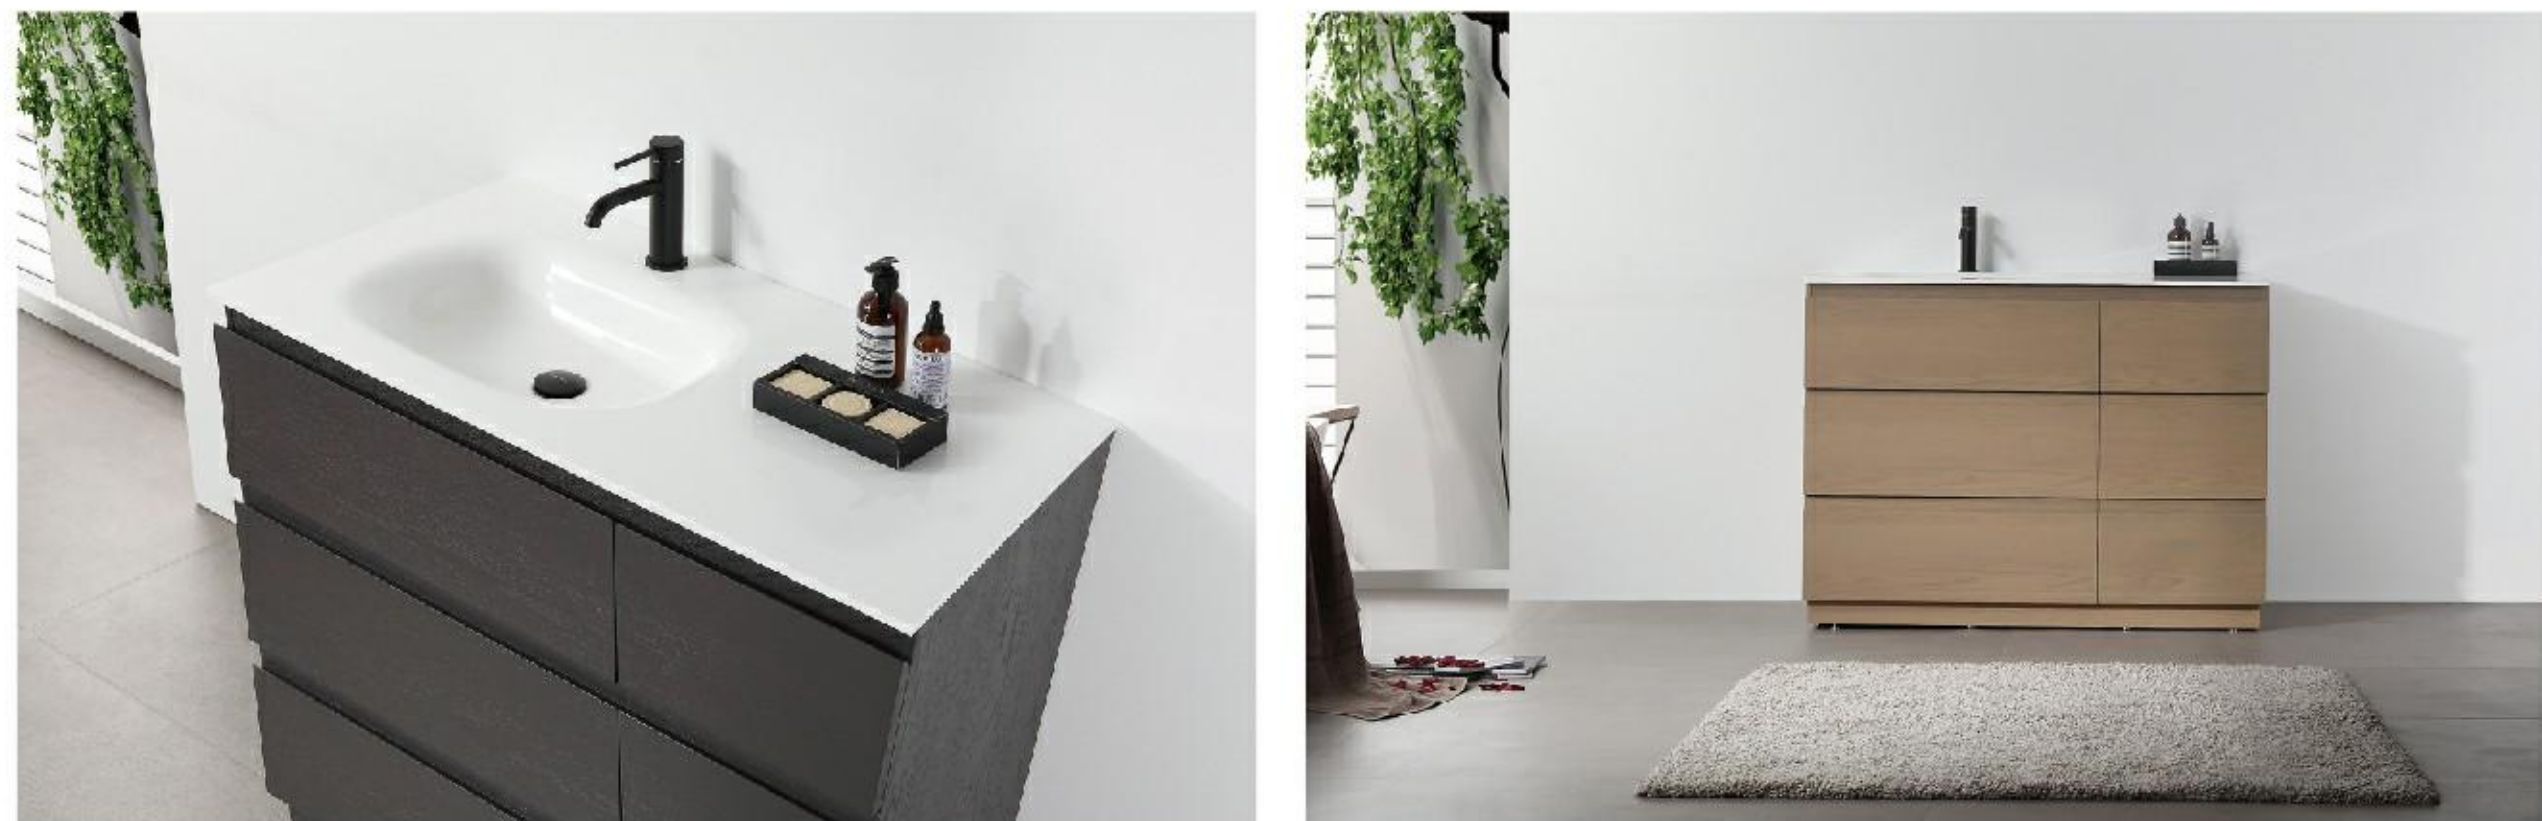

FRONT ELEVATION

SIDE ELEVATION

DRAWER PLAN DETAIL

TEXEL-42"

VANITY 42-INCH

Rothenburg 42-inch (Single-Sink; Freestanding)

Rothenburg 42-inch:

- **Color Options:** Golden Oak / Charcoal
- **Countertop:** 1-Single faucet hole Premium Grade ATH Solid Surface (Matte Finish)
- **Vanity Base:** Multi-layer Engineering Wood
- **Sink:** Premium Grade ATH Solid Surface (Matte Finish)
- **Overall:** 6 Drawers
- **Dimensions:**