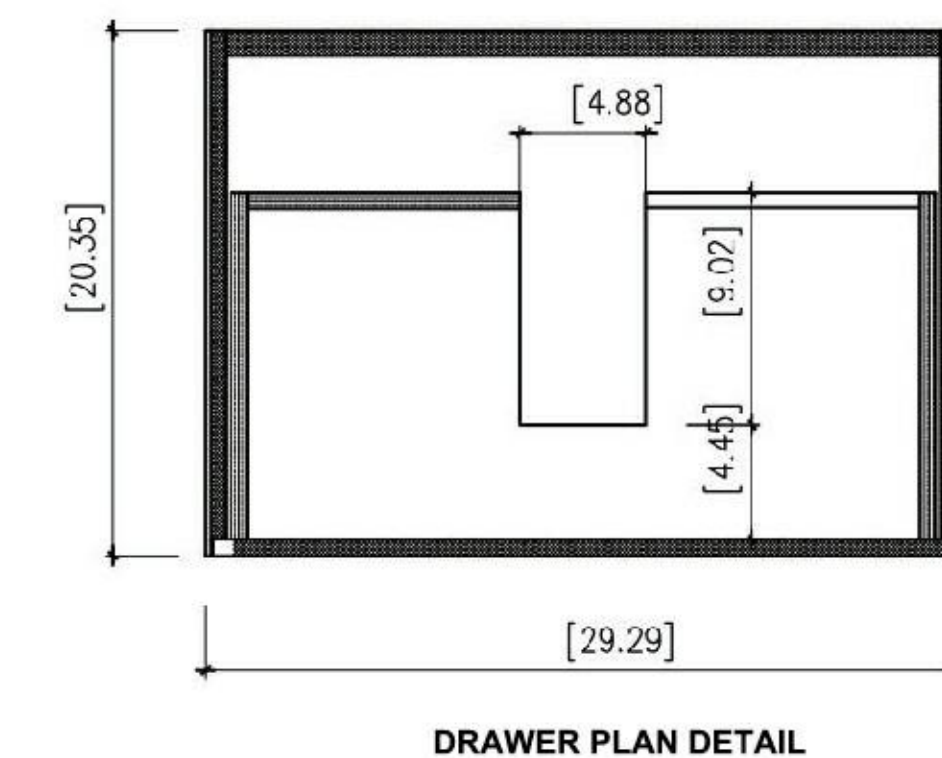

Cabinet: 29 5/9" W x 20 4/9" D x 17 5/7" H

Countertop: 29 5/9" W x 20 4/9" D x 4/5" H

Sink: 19 2/3" W x 14 4/7" D x 4 5/7" H

Overall Dimensions: 29 5/9" W x 20 4/9" D x 23 2/9" H

Ronda-30"

Portree 30-inch (Single-Sink; Freestanding)