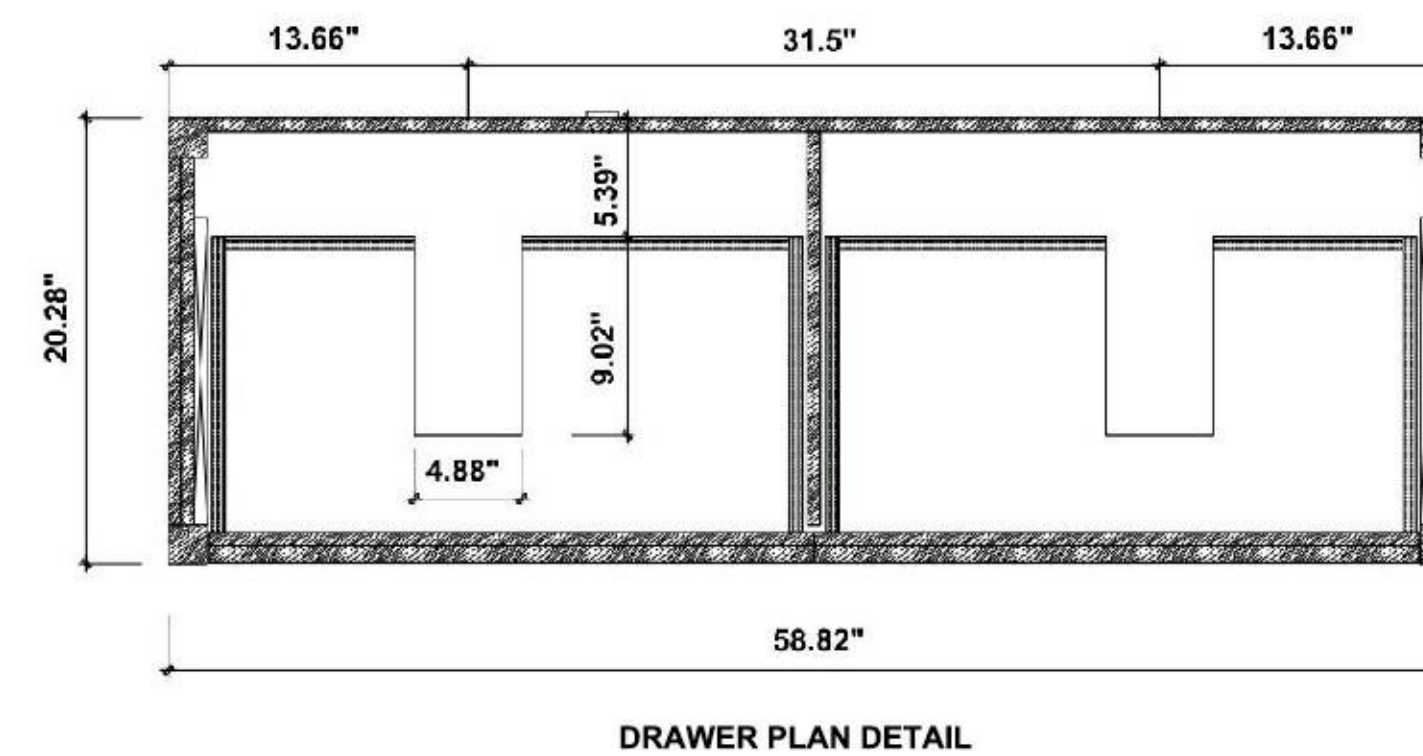

PORTREE-60"

Bibury 60-inch (Double-Sink; Freestanding)

Bibury 60-inch:

- **Colors Options:** Chestnut Oak / Whitewash Oak
- **Countertop:** 2-Single faucet hole premium Black Marquina Quartz
- **Vanity Base:** Multi-layer Engineering Wood
- **Sink:** Premium Black Marquina Quartz
- **Overall:** 2 Drawers with Open Shelves
- **Dimensions:**
 - Cabinet: 58.82"W x 20.28"D x 32.28"H
 - Top: 59.06"W x 20.47"D x 3.54"H
 - Overall Dimensions: 59.06"W x 20.47"D x 35.82"H