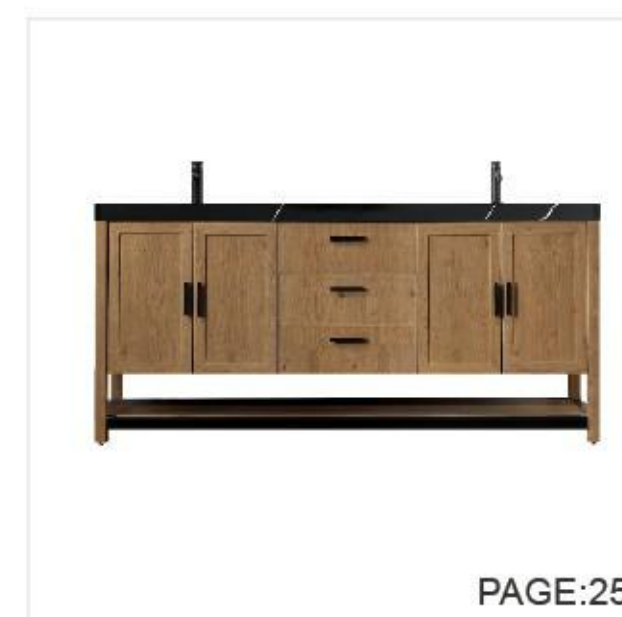

▼ 72-INCH PECAN OAK / FOREST GREEN WITH BLACK TOP / WHITE TOP