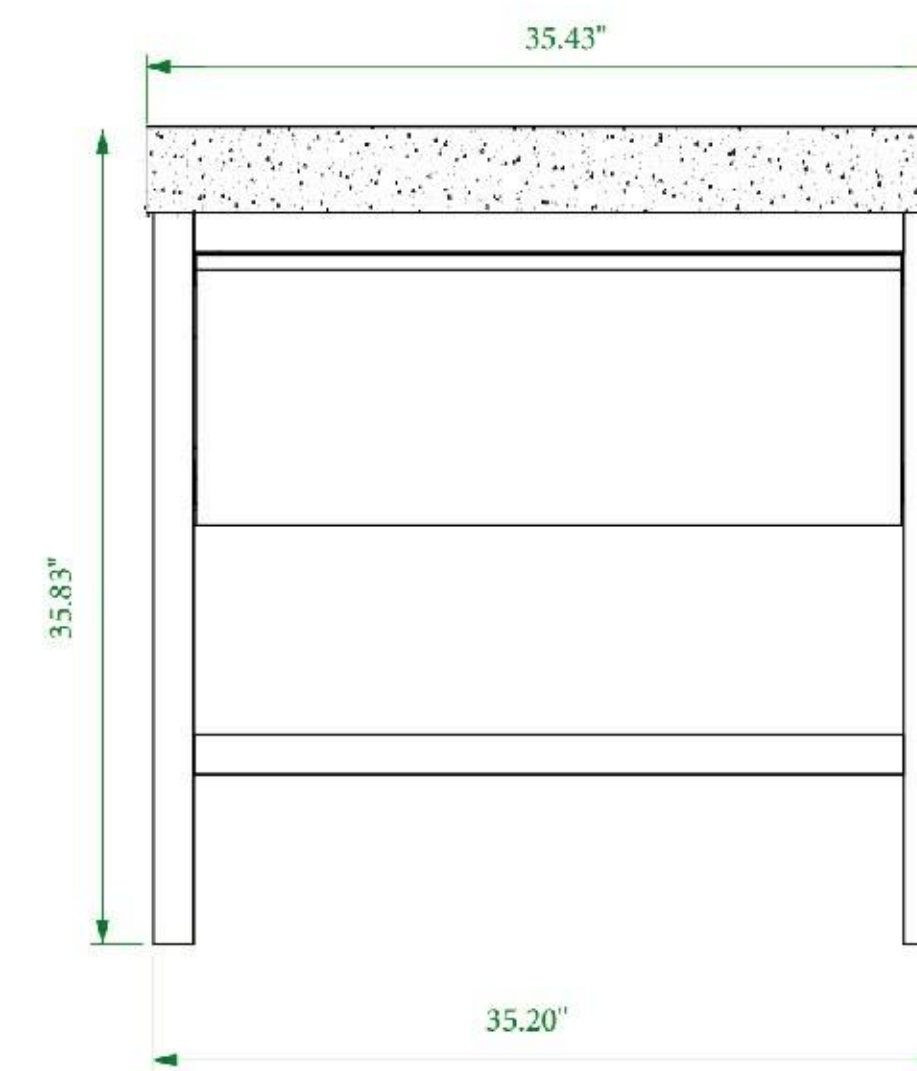

Bibury 36-inch:

- Colors Options: Chestnut Oak / Whitewash Oak
- Countertop: 1-Single faucet hole premium Black Marquina Quartz
- Vanity Base: Multi-layer Engineering Wood
- Sink: Premium Black Marquina Quartz
- Overall: 1 Drawer with Open Shelves
- Dimensions:

Cabinet: 35.2"W x 20.28"D x 32.28"H

Top: 35.43"W x 20.47"D x 3.54"H

Overall Dimensions: 35.43"W x 20.47"D x 35.82"H

FRONT ELEVATION