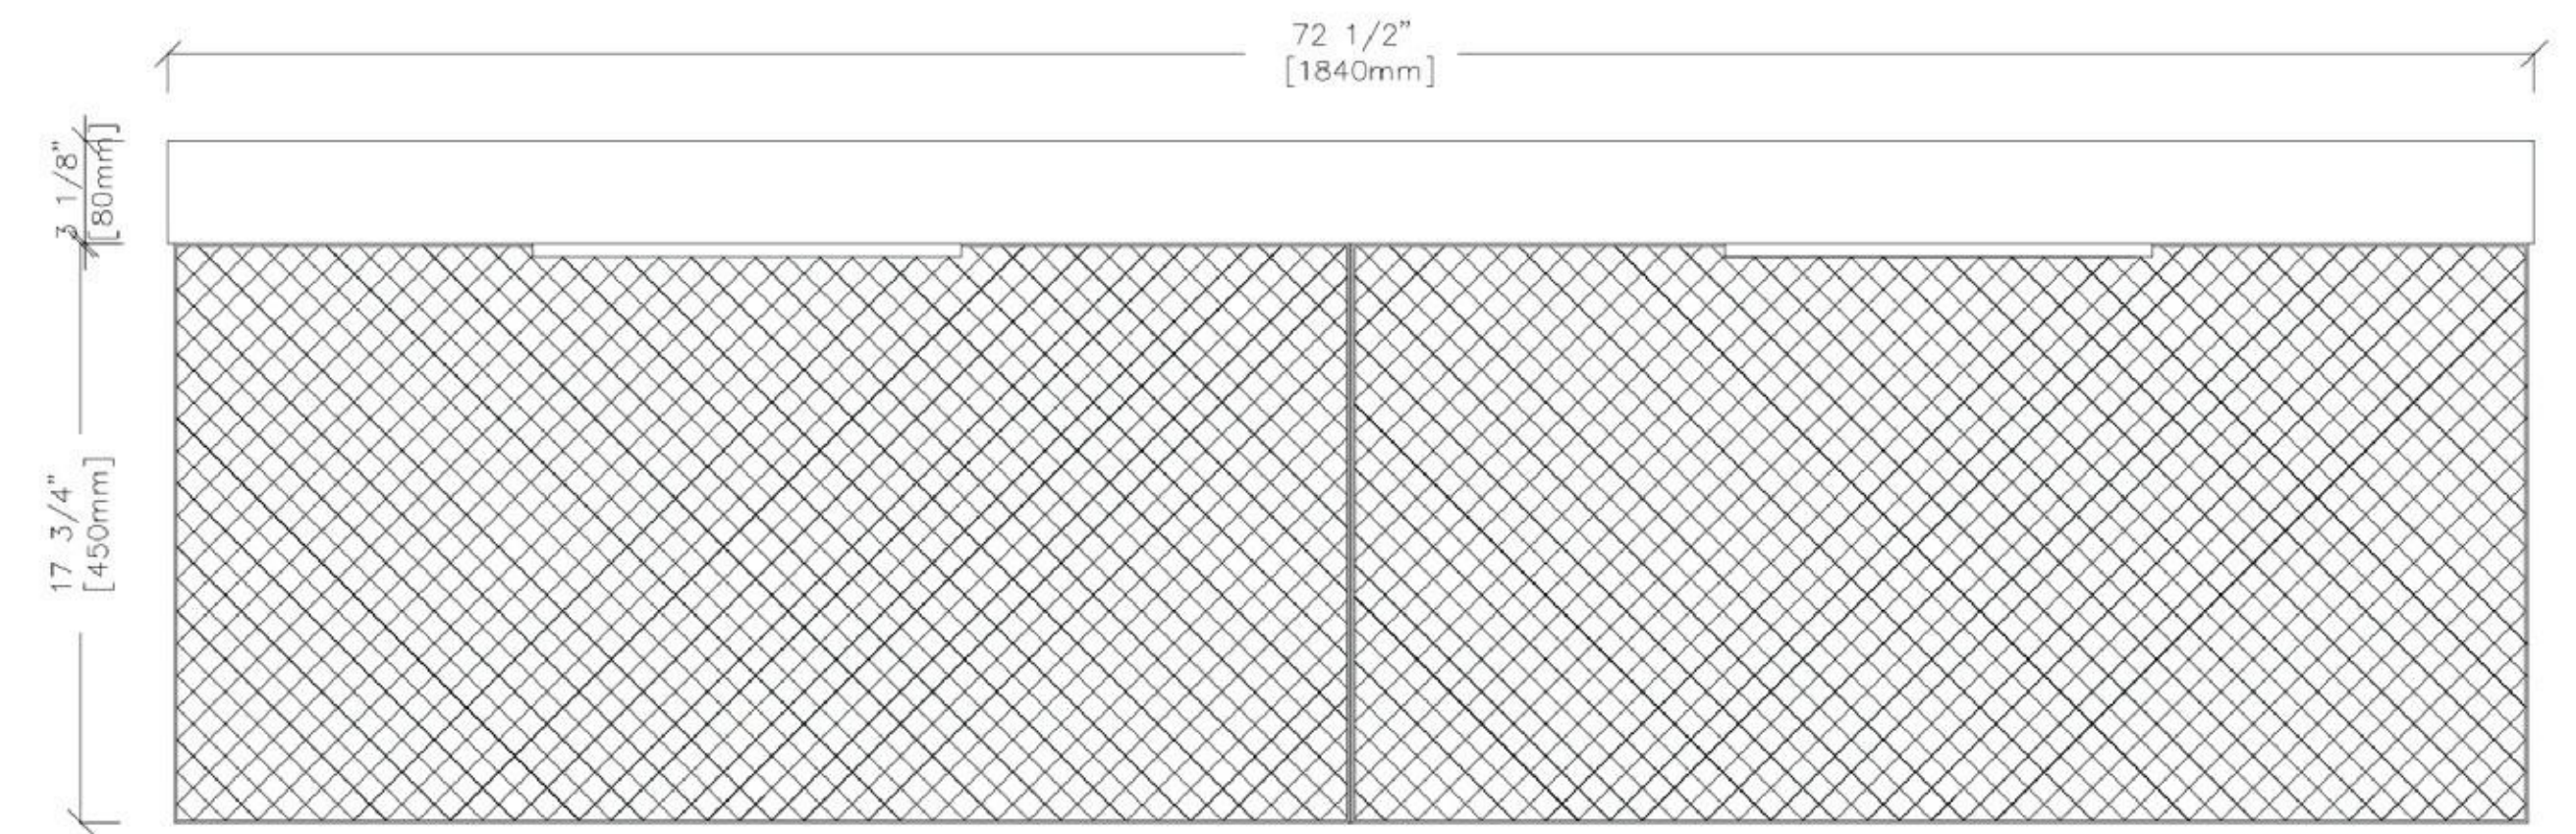

FRONT ELEVATION

SIDE ELEVATION

DRAWER PLAN DETAIL

Winchester-72"

Manarola 72-inch

(Double-Sink; Wall Mount)

Manarola 72-inch:

- **Color Options:** Black of Night / Silver Gray
- **Countertop:** 2-Single faucet hole Premium Quartz
- **Vanity Base:** Multi-layer Engineering Wood
- **Sink:** Ceramic
- **Overall:** 2 Drawers
- **Dimensions:**
 - Cabinet: 72" W x 19 1/2" D x 17 3/4" H
 - Countertop: 72 1/2" W x 19 5/8" D x 3 7/8" H
 - Overall Dimensions: 72 1/2" W x 19 5/8" D x 21 5/8" H