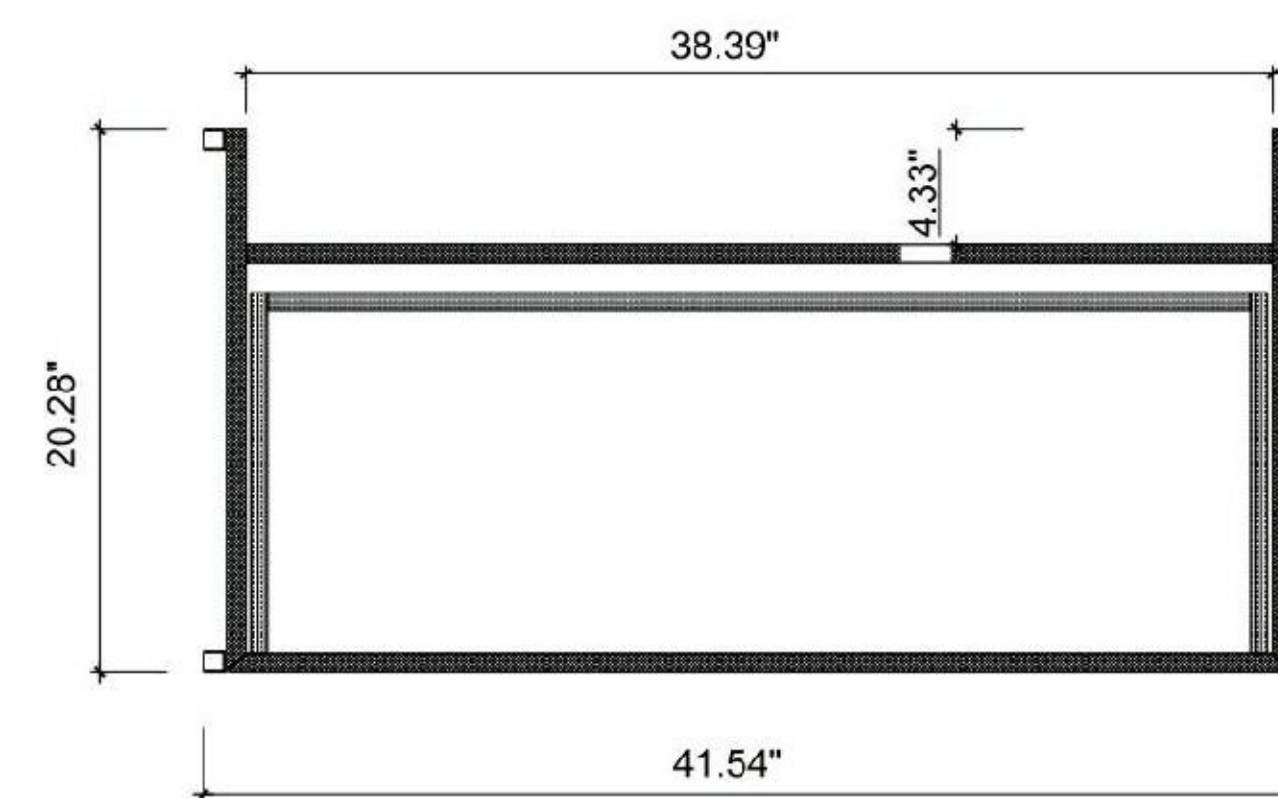

DRAWER PLAN DETAIL

TEXEL-42"