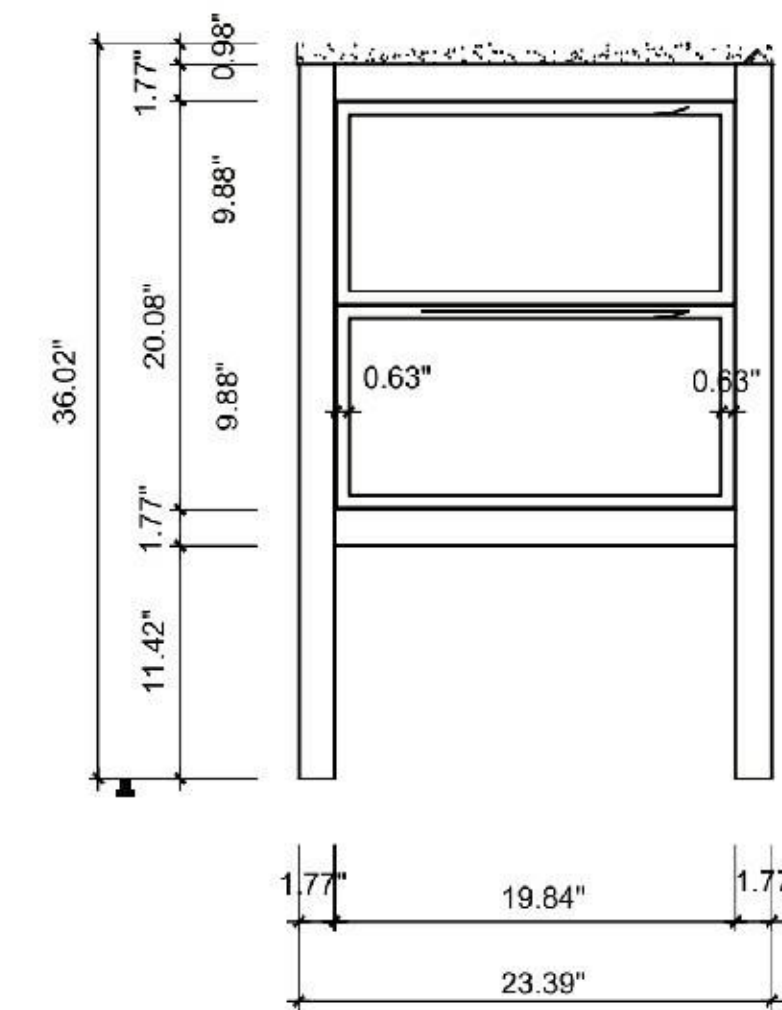

Annecy 24-inch:

- **Color Options:** Dark Walnut / Charcoal
- **Countertop:** 1-Single faucet hole Premium Grade Solid Surface (Acrylic in Gloss Finish)
- **Vanity Base:** Multi-layer Engineering Wood
- **Sink:** Premium Grade Solid Surface (Acrylic in Gloss Finish)
- **Overall:** 2 Drawers (Upper Drawer: Glass side panels with LED Lighting)
- **Dimensions:**
  - Cabinet: 23.39"W x 18.31"D x 35.04"H
  - Top: 23.5"W x 18.50"D x 0.98"H
  - Overall Dimensions: 23.5"W x 18.50"D x 36.02"H

FRONT ELEVATION