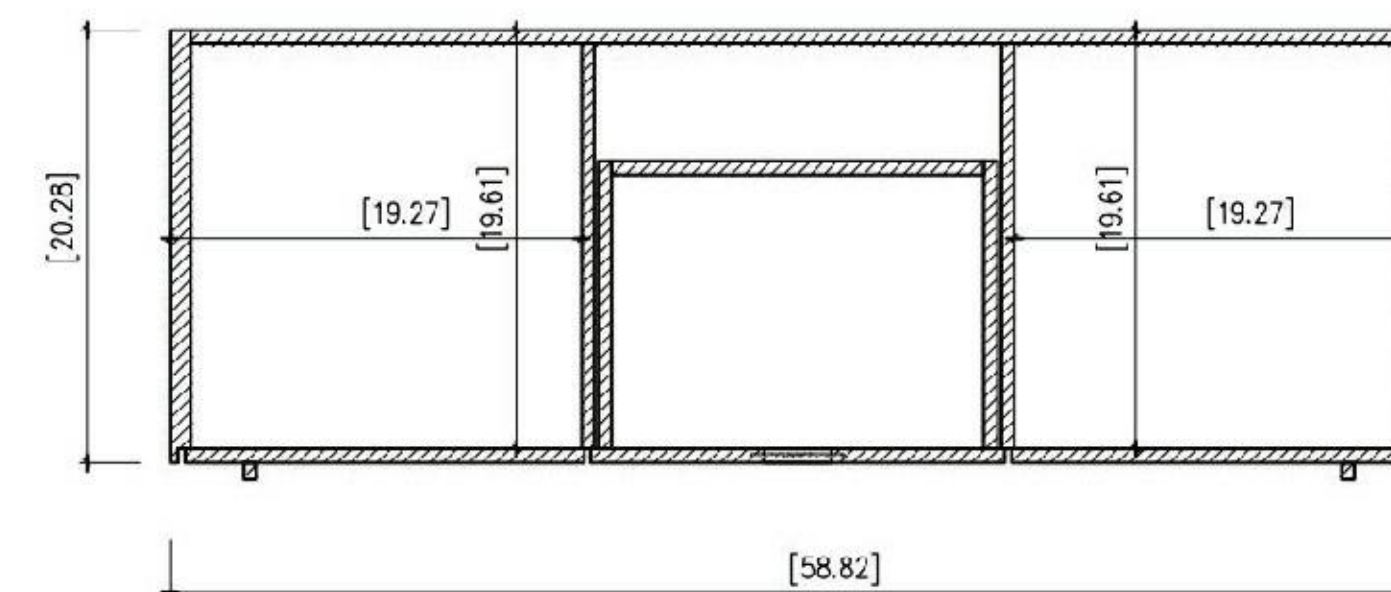

Cabinet: 57 7/8" W x 19 5/8" D x 17 3/4" H

Countertop: 58 1/4" W x 19 7/8" D x 3 7/8" H

Overall Dimensions: 58 1/4" W x 19 7/8" D x 21 5/8" H

MARFA-60 "

Portree 60-inch (Double-Sink; Freestanding)

Portree 60-inch:

Cabinet: 58.82"W x 20.28"D x 29.72"H

Countertop: 59.06"W x 20.47"D x 0.79"H

Sink (each): 13.98"W x 13.98"D x 5.91"H

Overall Dimensions: 59.06"W x 20.47"D x 36.42"H

FRONT ELEVATION

SIDE ELEVATION

DRAWER PLAN DETAIL

PORTREE-60"

Bibury 60-inch (Double-Sink; Freestanding)

Bibury 60-inch:

- **Colors Options:** Chestnut Oak / Whitewash Oak
- **Countertop:** 2-Single faucet hole premium Black Marquina Quartz
- **Vanity Base:** Multi-layer Engineering Wood
- **Sink:** Premium Black Marquina Quartz
- **Overall:** 2 Drawers with Open Shelves
- **Dimensions:**
 - Cabinet: 58.82"W x 20.28"D x 32.28"H
 - Top: 59.06"W x 20.47"D x 3.54"H
 - Overall Dimensions: 59.06"W x 20.47"D x 35.82"H