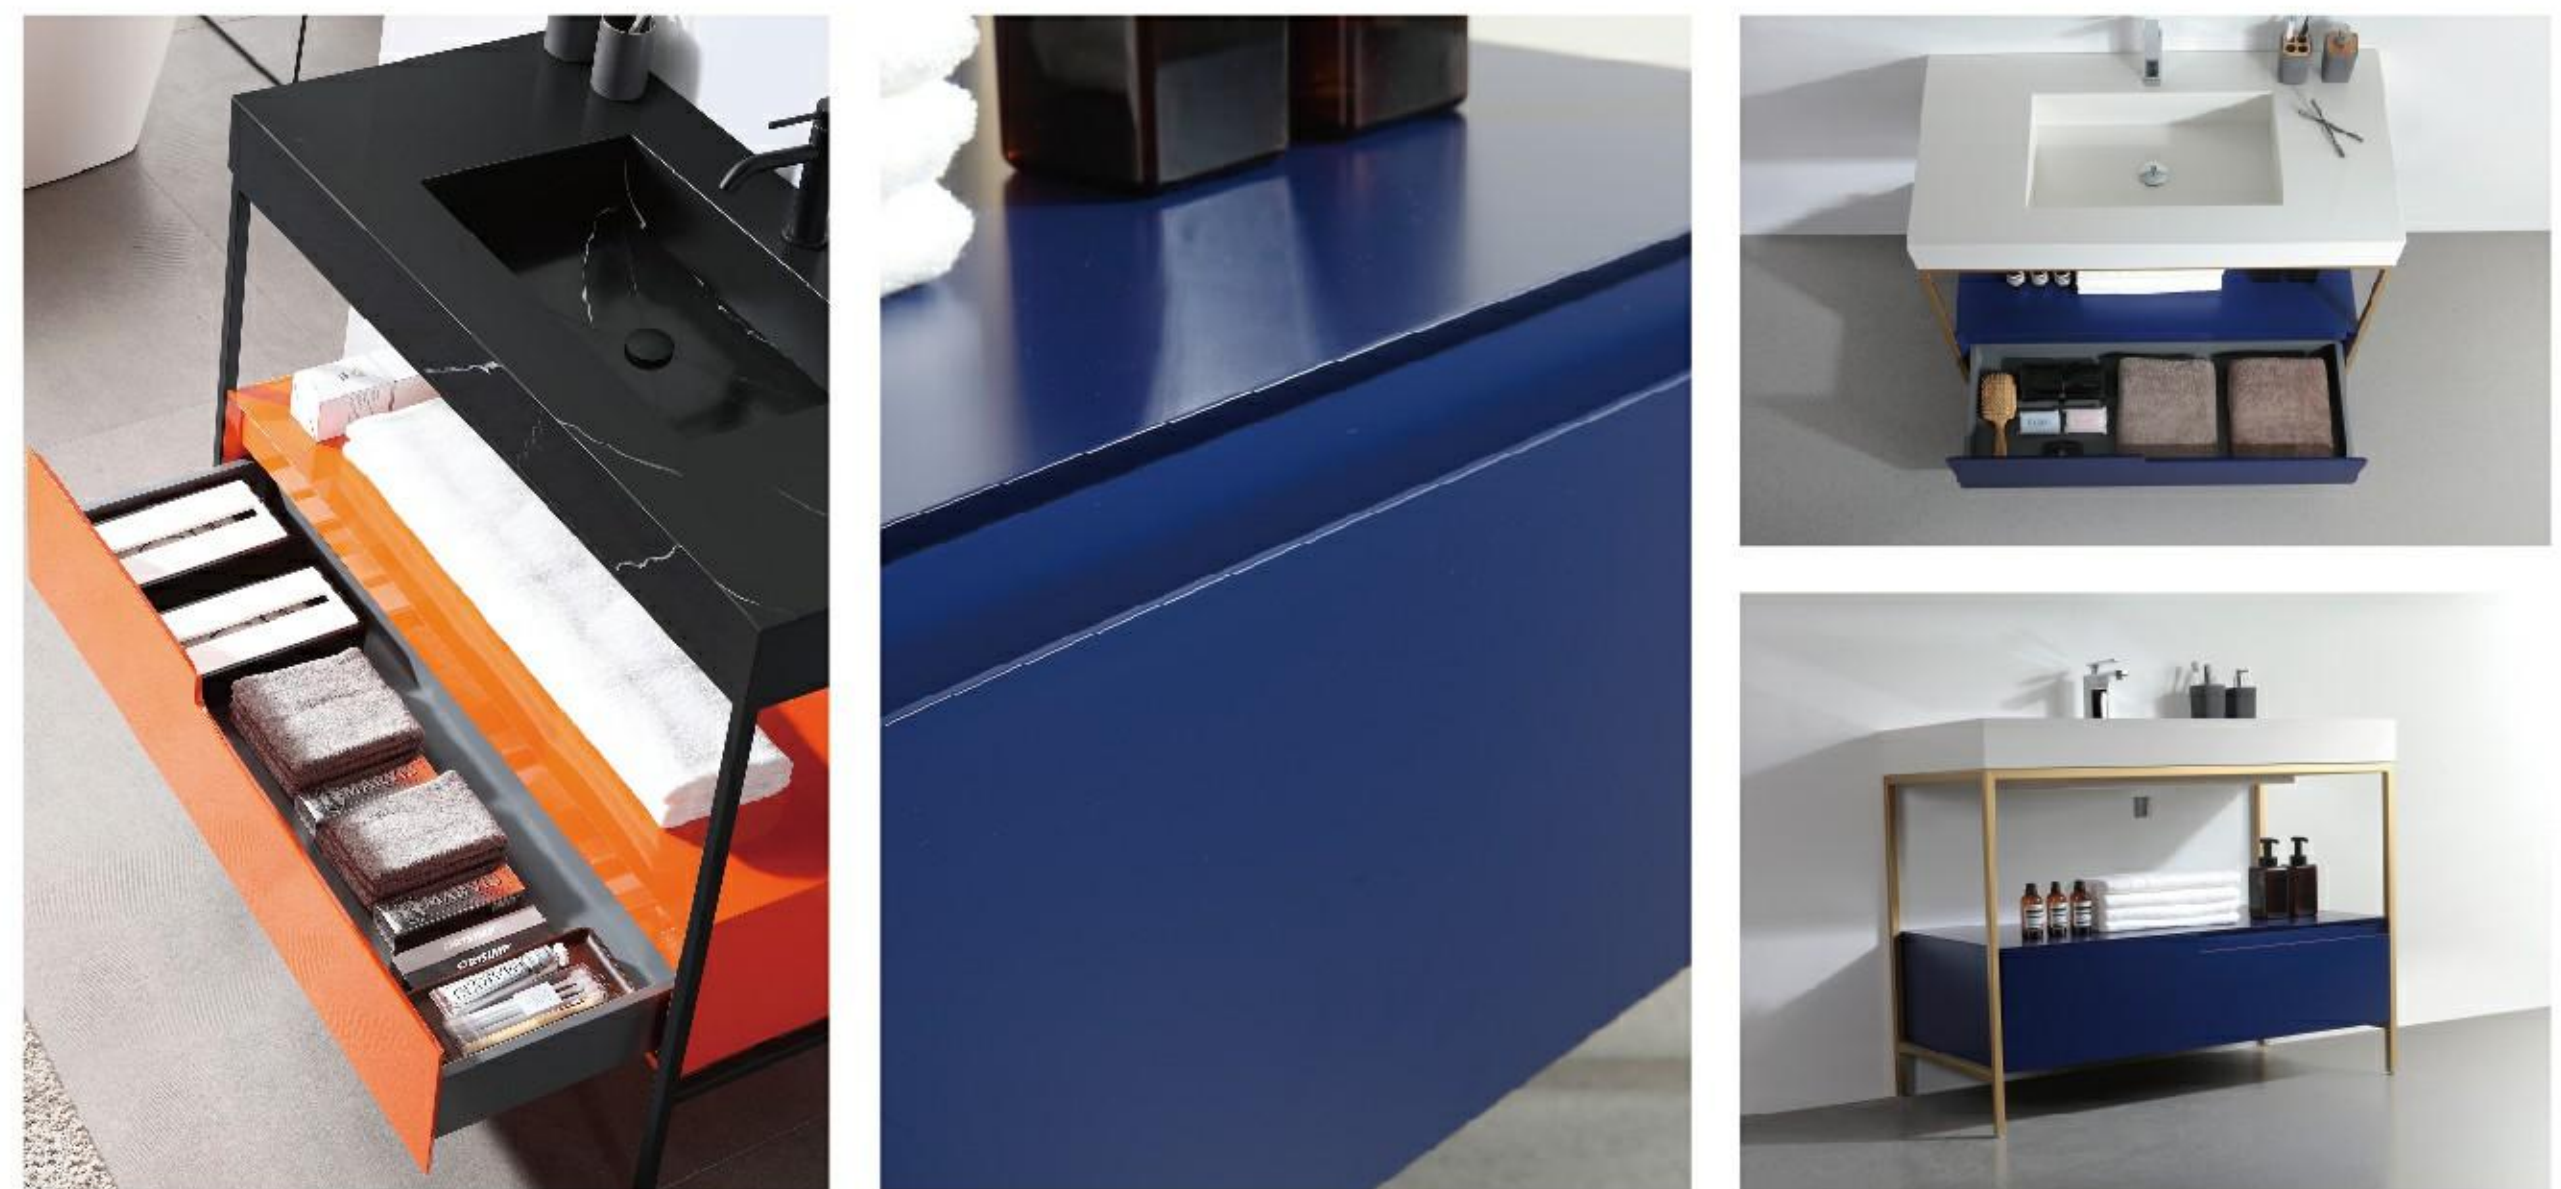

VANITY 42-INCH

Texel 42-inch (Single-Sink; Freestanding)