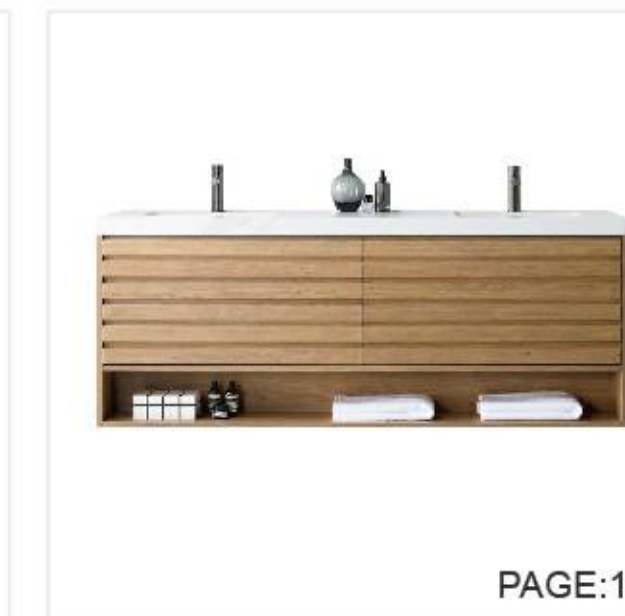

PAGE:41

PAGE:41

▼ 72-INCH PECAN OAK / CHARCOAL WITH BLACK TOP / WHITE TOP

PAGE:19

PAGE:19

PAGE:19

PAGE:19

I NARA