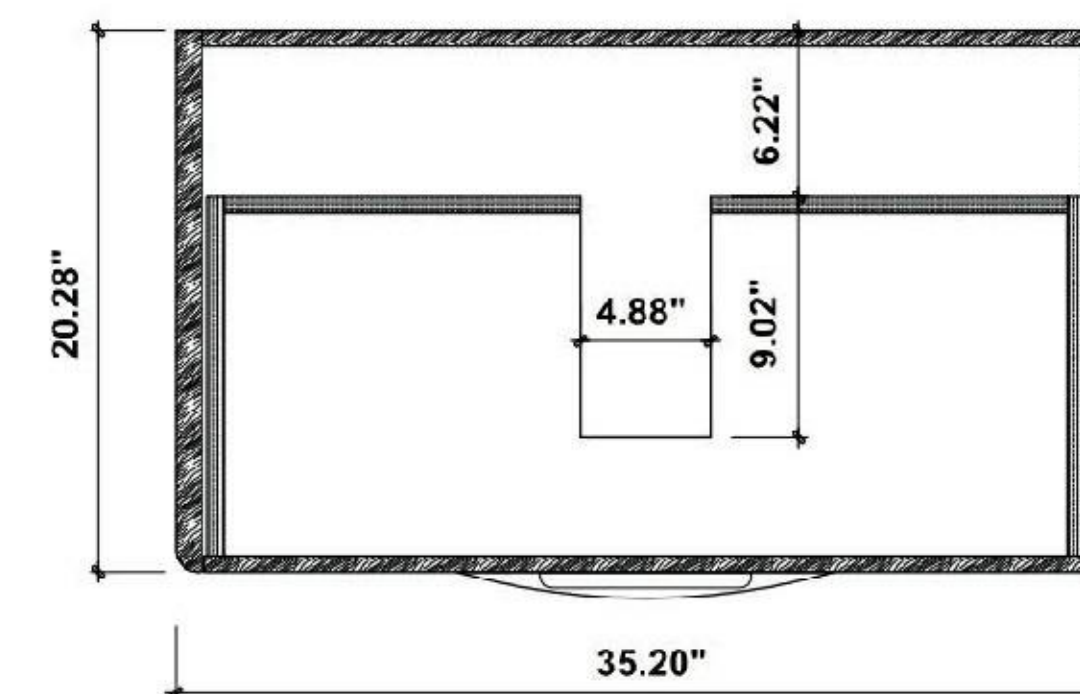

DRAWER PLAN DETAIL

COLMAR-36"