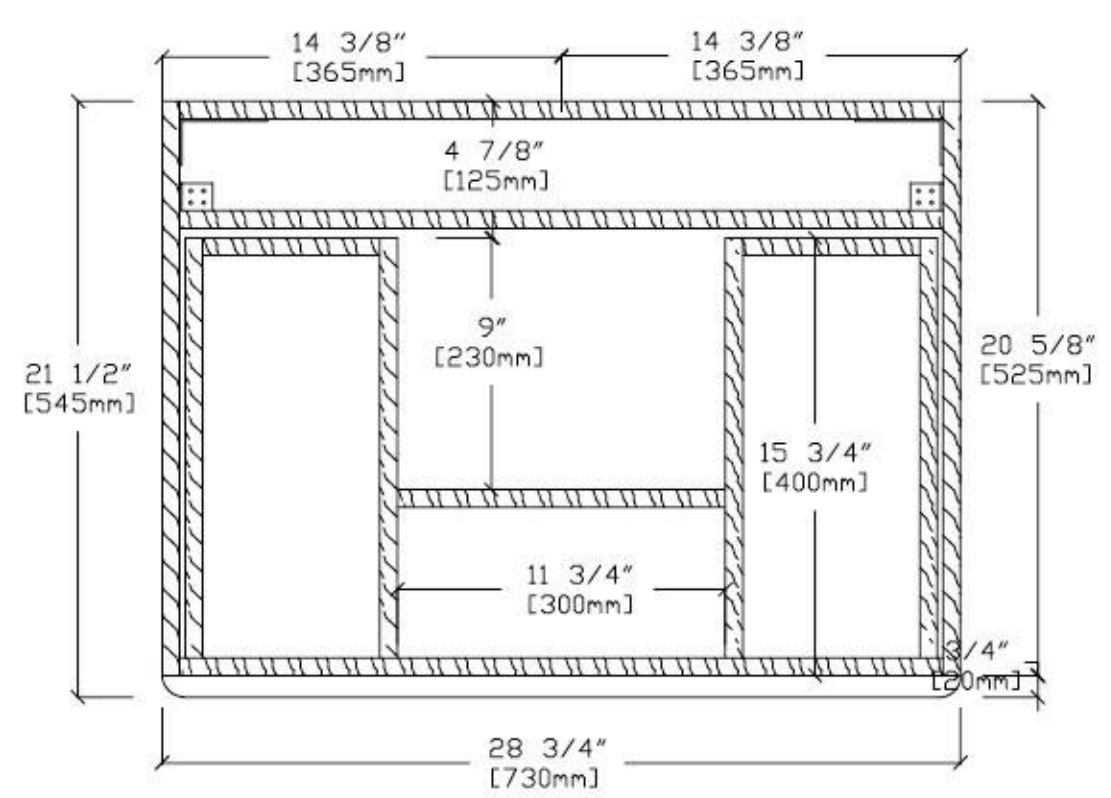

Burano 30-inch:

- Colors Options: Beige / Aloe Green
- Countertop: 1-Single faucet hole Dark Gray Quartz
- Vanity Base: Multi-layer Engineering Wood
- Sink: Ceramic
- Overall: 2 Drawers
- Dimensions:
  - Cabinet: 28 3/4" W x 21 1/2" D x 32 1/4" H
  - Top: 29 1/2" W x 21 5/8" D x 3/4" H
  - Overall Dimensions: 29 1/2" W x 21 5/8" D x 33 1/8" H