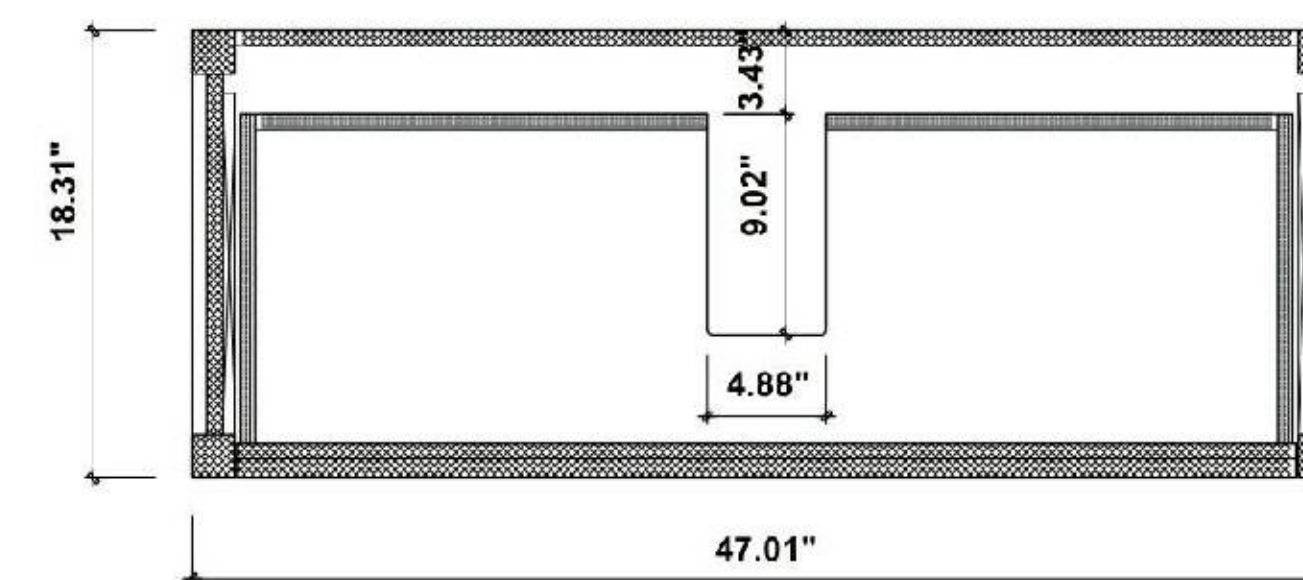

Cabinet: 47.01"W x 18.31"D x 35.04"H

Top: 47.24"W x 18.50"D x 0.98"H

Overall Dimensions: 47.24"W x 18.50"D x 36.02"H

FRONT ELEVATION

SIDE ELEVATION

DRAWER PLAN DETAIL

ANNECY-48"

VANITY 48-INCH