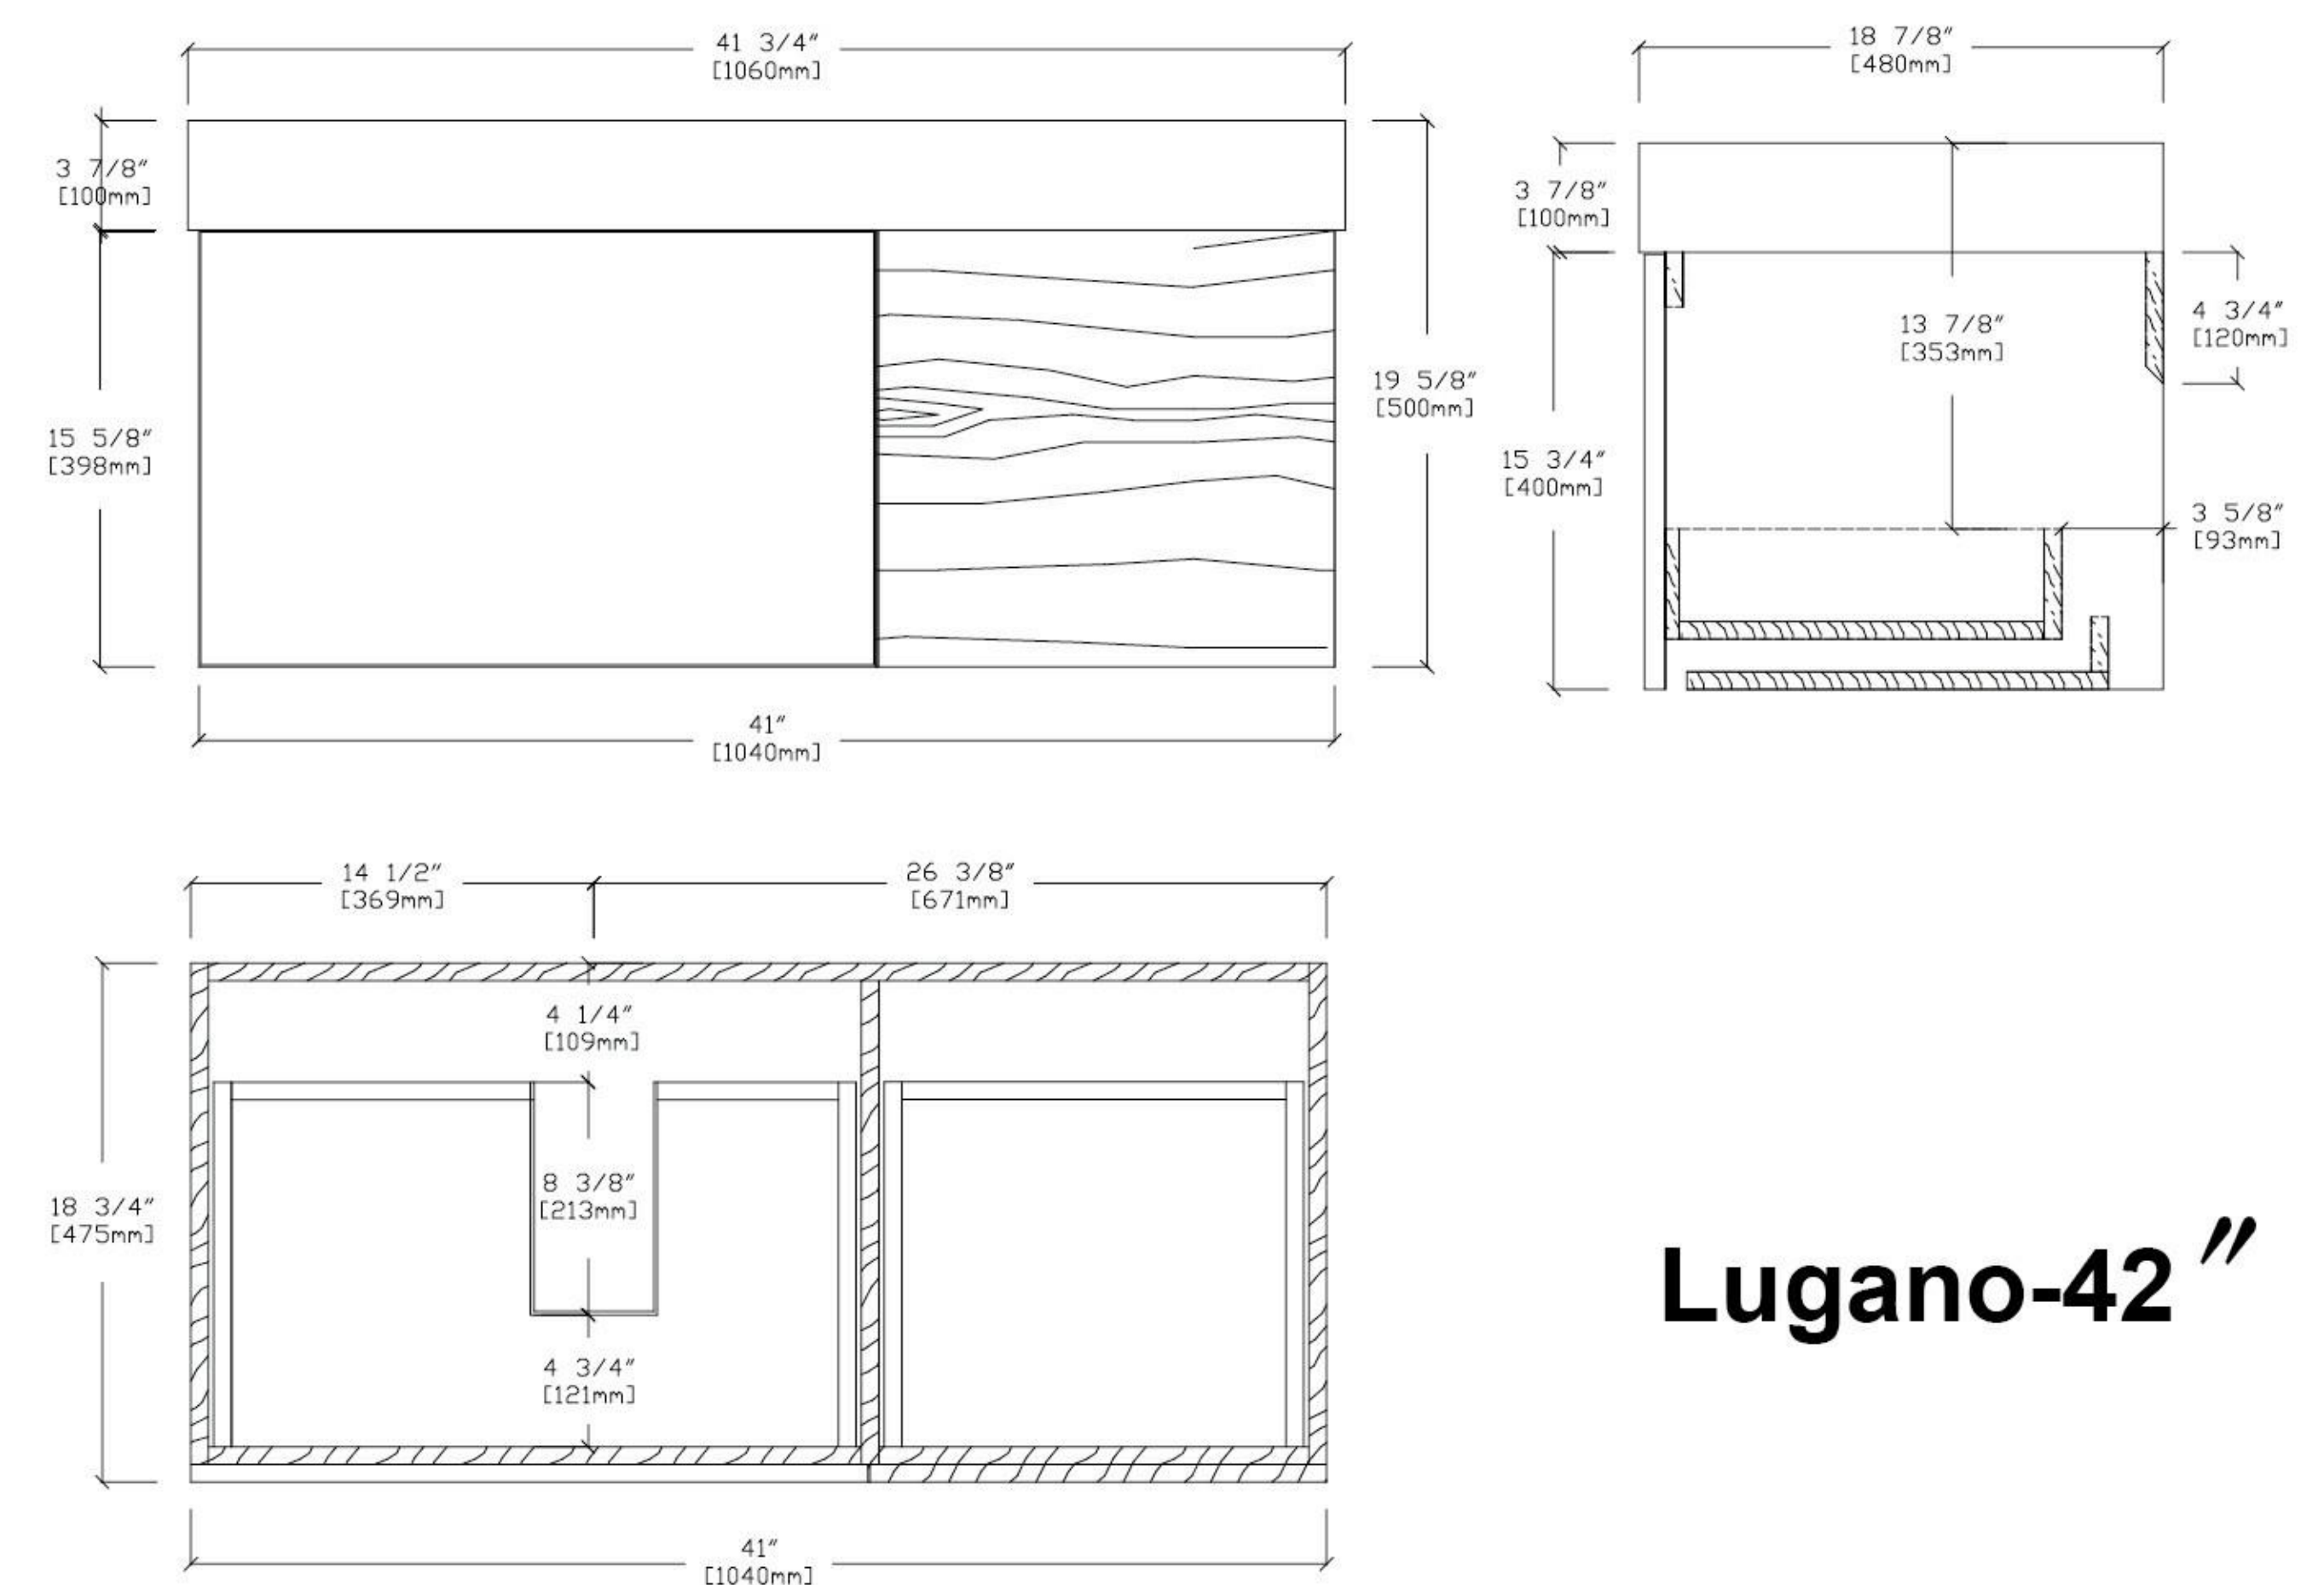

Lugano 42-inch:

- **Color Option:** Matte Black Glass + Maple
- **Countertop:** 1-Single faucet hole Premium Grade Acrylic Solid Surface (Gloss Finish)
- **Vanity Base:** Multi-layer Engineering Wood
- **Sink:** Premium Grade Acrylic Solid Surface (Gloss Finish)
- **Overall:** 2 Drawers
- **Dimensions:**

Cabinet: 41"W x 18 3/4"D x 15 5/8"H

Top: 41 3/4"W x 18 7/8"D x 3 7/8"H

Overall Dimensions: 41 3/4"W x 18 7/8"D x 19 5/8"H