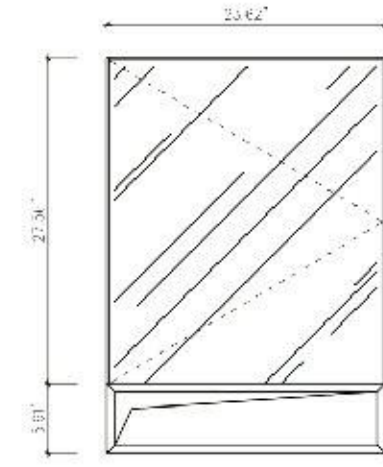

FRONT ELEVATION