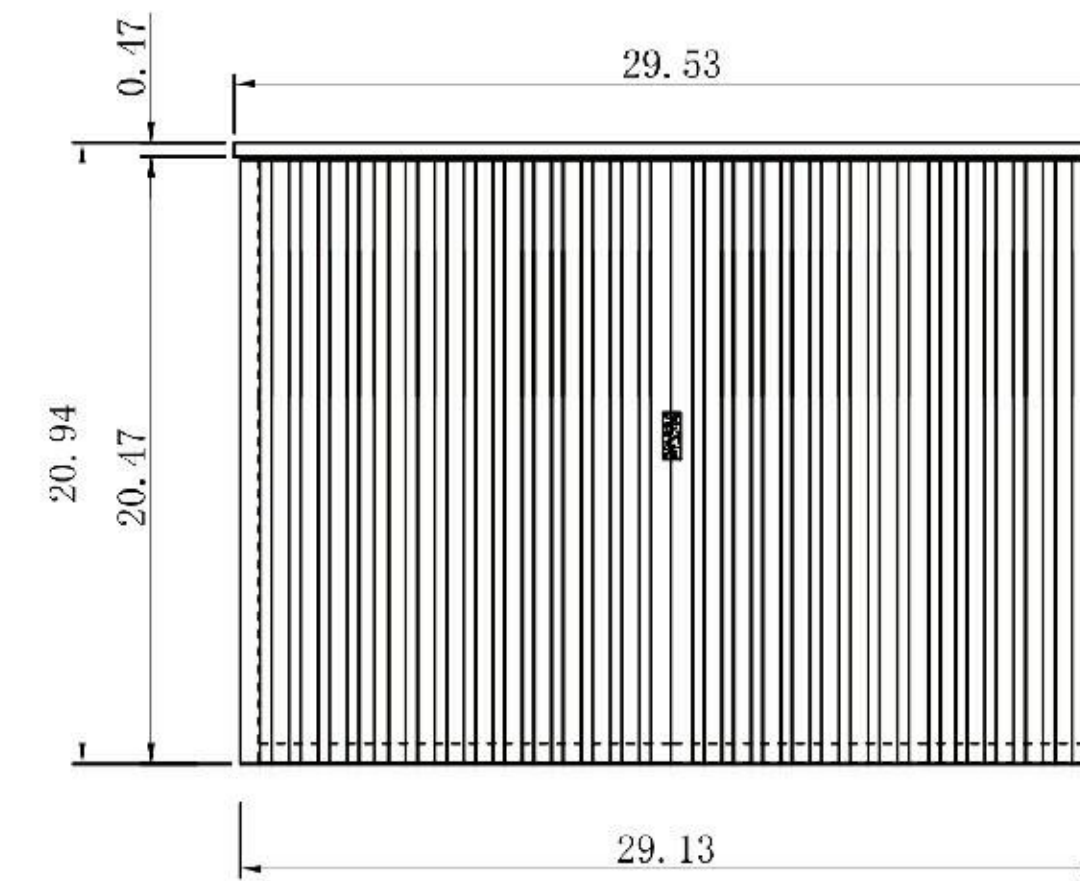

Lyon 30"

Barcelona 30-inch

(Single-Sink; Wall Mount)

Barcelona 30-inch:

- **Color Options:** Forest Green / Dark Blue
- **Countertop:** 1-Single faucet hole Premium White Sintered Stone / 1-Single faucet hole Premium Black Sintered Stone
- **Vanity Base:** Multi-layer Engineering Wood
- **Sink:** Ceramic
- **Overall:** 1 Drawer with 1 Inner Drawer
- **Dimensions:**
 - Cabinet: 29.13"W x 20.47"D x 20.47"H
 - Top: 29.53"W x 20.87"D x 0.47"H
 - Overall Dimensions: 29.53"W x 20.87"D x 20.94"H