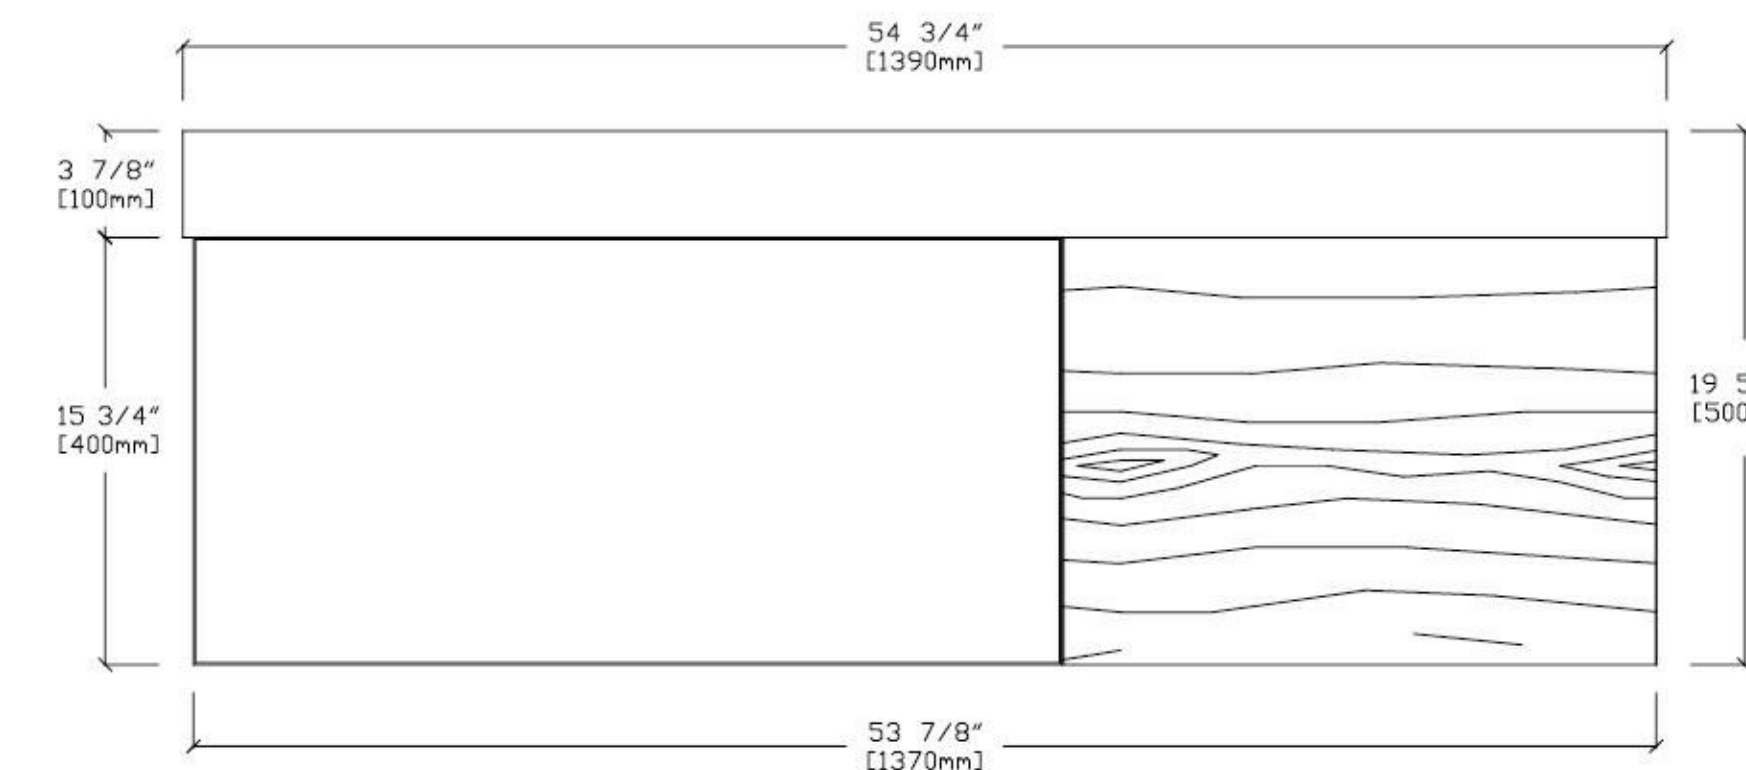

SINTRA-55"

Lugano 55-inch

(Double-Sink; Wall Mount)

Lugano 55-inch:

- **Color Option:** Matte Black Glass + Maple
- **Countertop:** 2-Single faucet hole Premium Grade Acrylic Solid Surface (Gloss Finish)
- **Vanity Base:** Multi-layer Engineering Wood
- **Sink:** Premium Grade Acrylic Solid Surface (Gloss Finish)
- **Overall:** 2 Drawers
- **Dimensions:**
 - Cabinet: 53 7/8" W x 18 3/4" D x 15 3/4" H
 - Countertop: 54 3/4" W x 18 7/8" D x 3 7/8" H
 - Overall Dimensions: 54 3/4" W x 18 7/8" D x 19 5/8" H