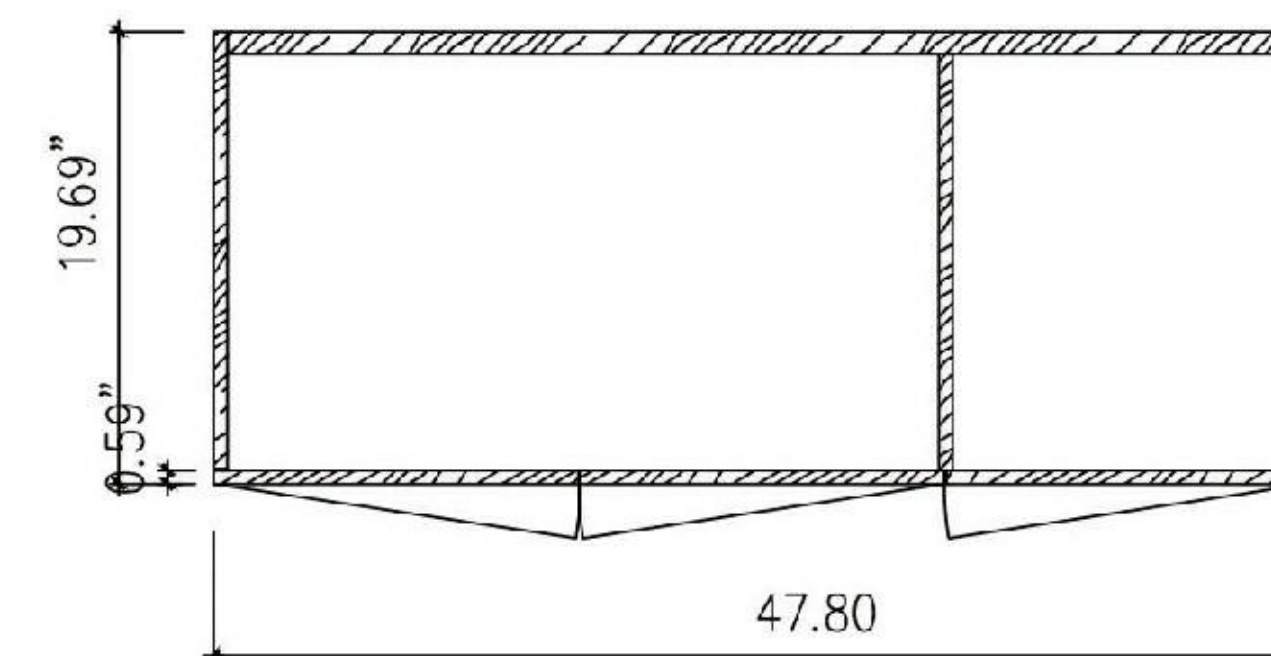

DRAWER PLAN DETAIL

VEEMON-48"