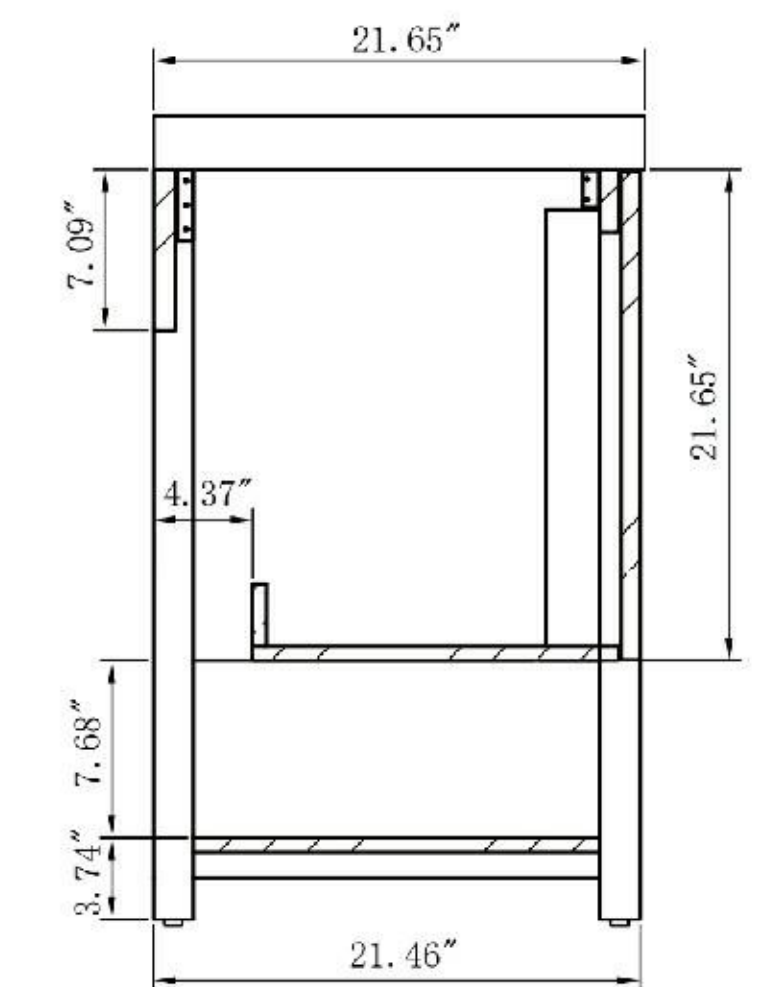

SIDE ELEVATION