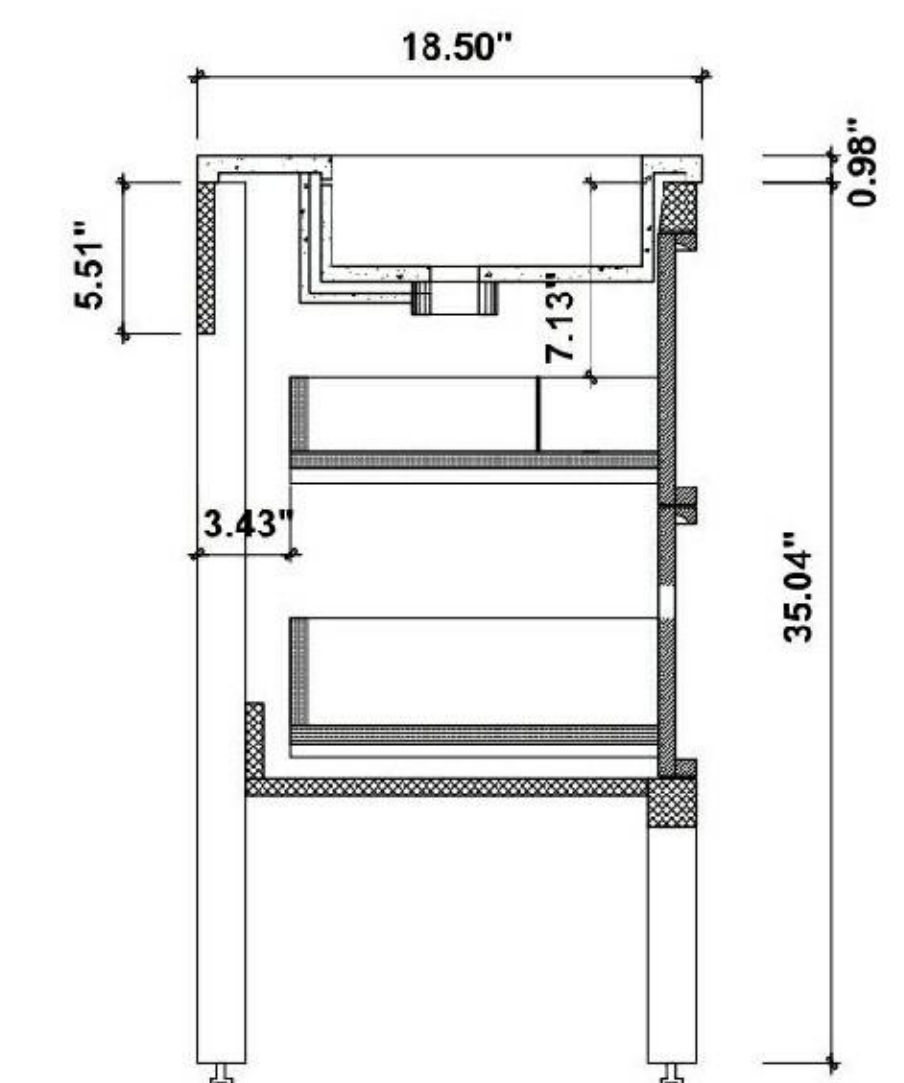

Cabinet: 47.01"W x 20.28"D x 32.28"H

Top: 47.24"W x 20.47"D x 3.54"H

Overall Dimensions: 47.24"W x 20.47"D x 35.82"H

FRONT ELEVATION

SIDE ELEVATION

DRAWER PLAN DETAIL

BIBURY-48"

Annecy 48-inch

Cabinet: 47.01"W x 18.31"D x 35.04"H

Top: 47.24"W x 18.50"D x 0.98"H

Overall Dimensions: 47.24"W x 18.50"D x 36.02"H

FRONT ELEVATION

SIDE ELEVATION

DRAWER PLAN DETAIL

ANNECY-48"

VANITY 48-INCH