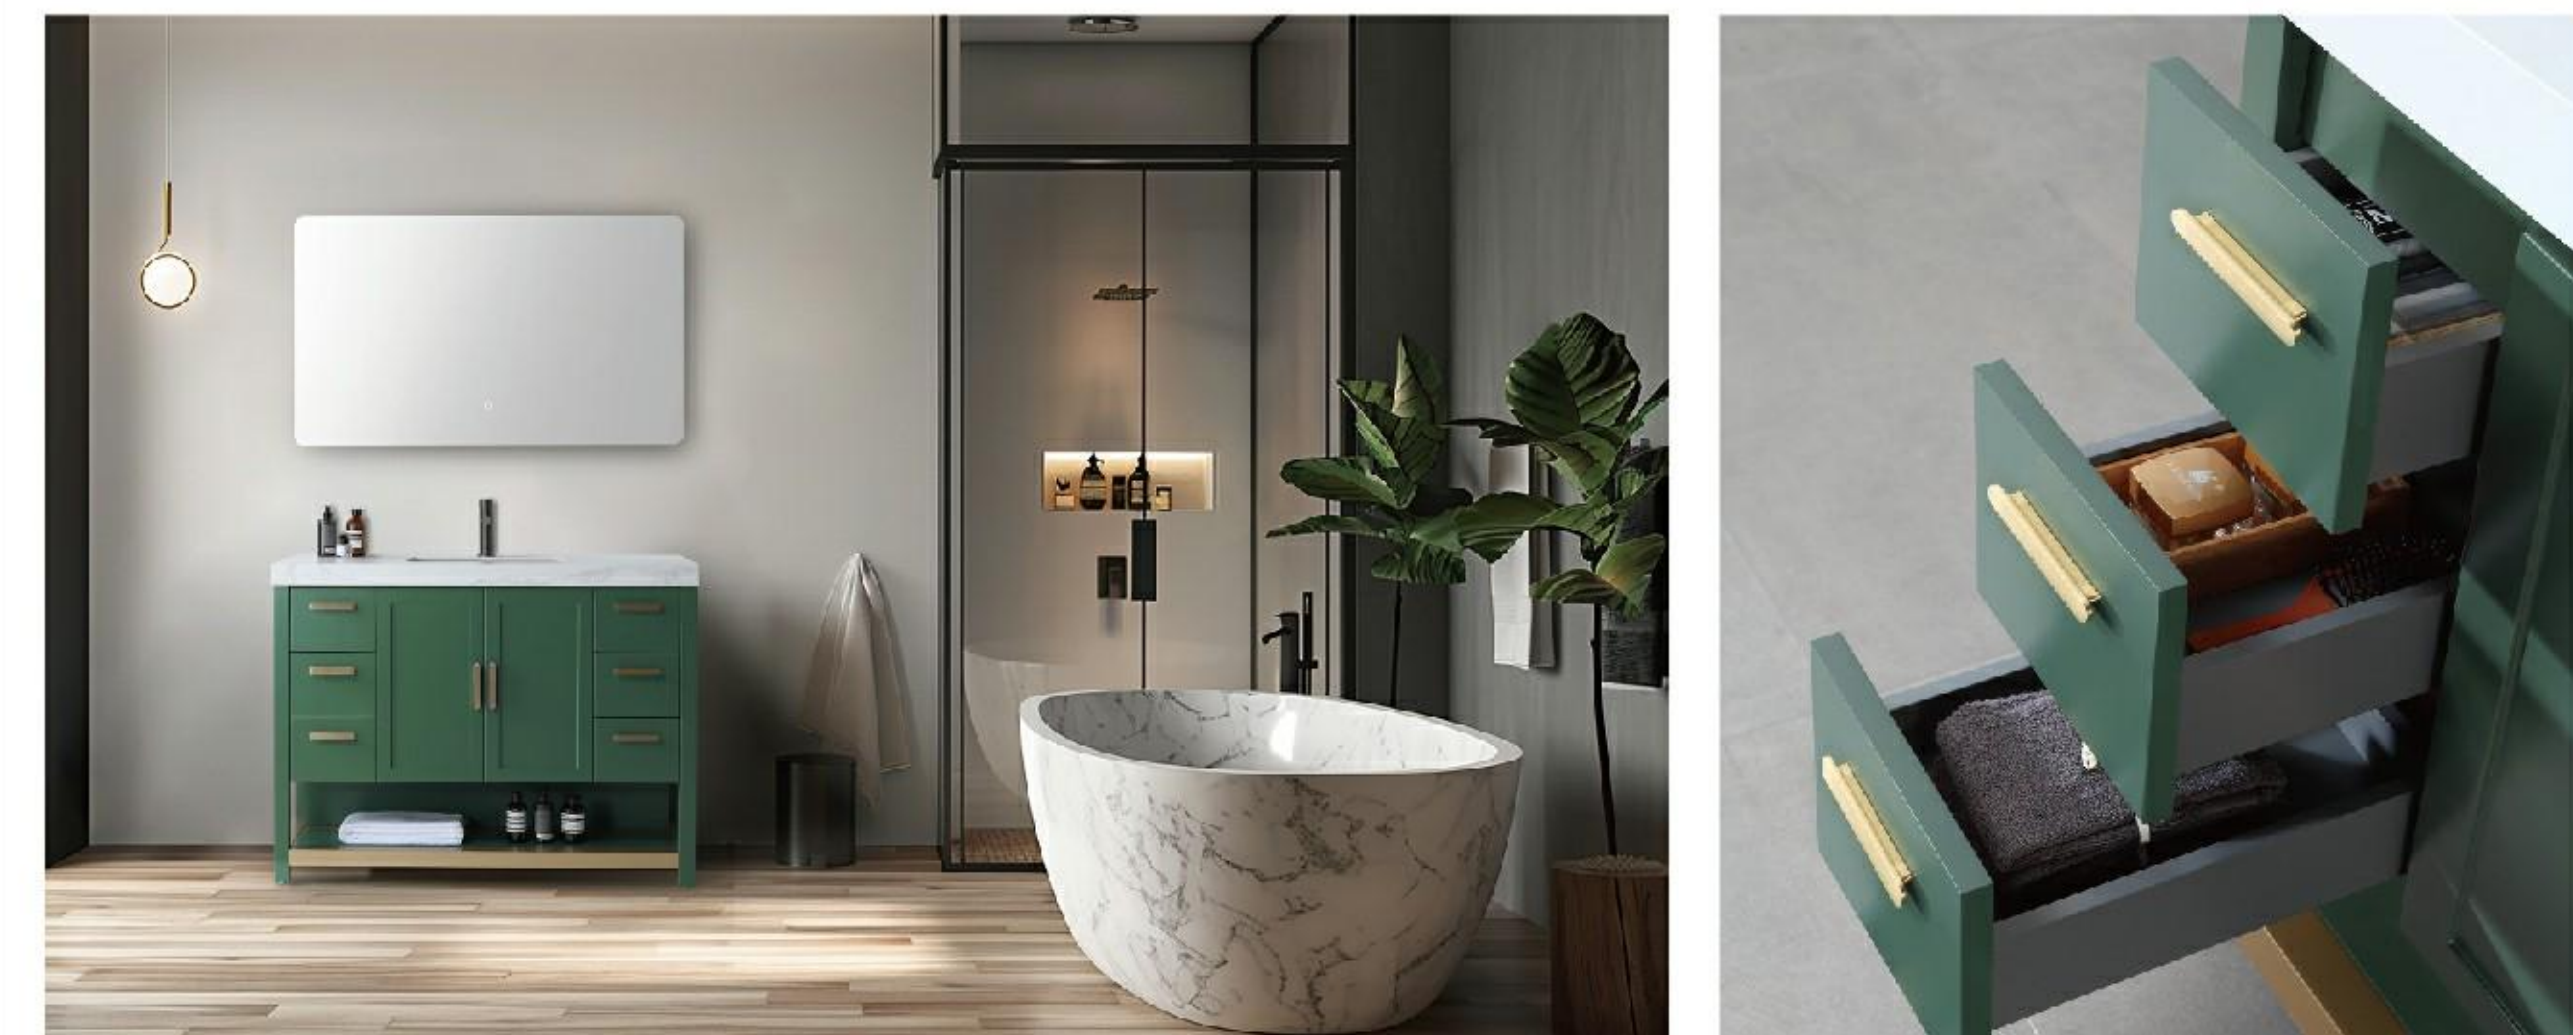

FRONT ELEVATION

SIDE ELEVATION

DRAWER PLAN DETAIL

Oslo 48"

Winchester 48-inch

(Single-Sink; Freestanding)

Winchester 48-inch:

- **Color Options:** Pecan Oak / Forest Green
- **Countertop Options:** 1-Single faucet hole Premium Black Marquina Quartz / 1-Single faucet hole Premium White Sintered Stone
- **Vanity Base:** Multi-layer Engineering Wood
- **Sink:** Ceramic
- **Overall:** 2 Doors and 6 Drawers
- **Dimensions:**
 - Cabinet: 46.9"W x 21.5"D x 33.1"H
 - Top: 47.24"W x 21.7"D x 2.4"H
 - Overall Dimensions: 47.27"W x 21.7"D x 35.4"H

FRONT ELEVATION

SIDE ELEVATION

DRAWER PLAN DETAIL

Winchester-48"

Manarola 48-inch

(Double-Sink; Wall Mount)

Manarola 48-inch:

- **Color Options:** Black of Night / Silver Gray
- **Countertop:** 2-Single faucet hole Premium Quartz
- **Vanity Base:** Multi-layer Engineering Wood
- **Sink:** Ceramic
- **Overall:** 2 Drawers
- **Dimensions:**
 - Cabinet: 46 7/8" W x 19 1/2" D x 17 3/4" H
 - Countertop: 47 1/4" W x 19 5/8" D x 3 7/8" H
 - Overall Dimensions: 47 1/4" W x 19 5/8" D x 21 5/8" H