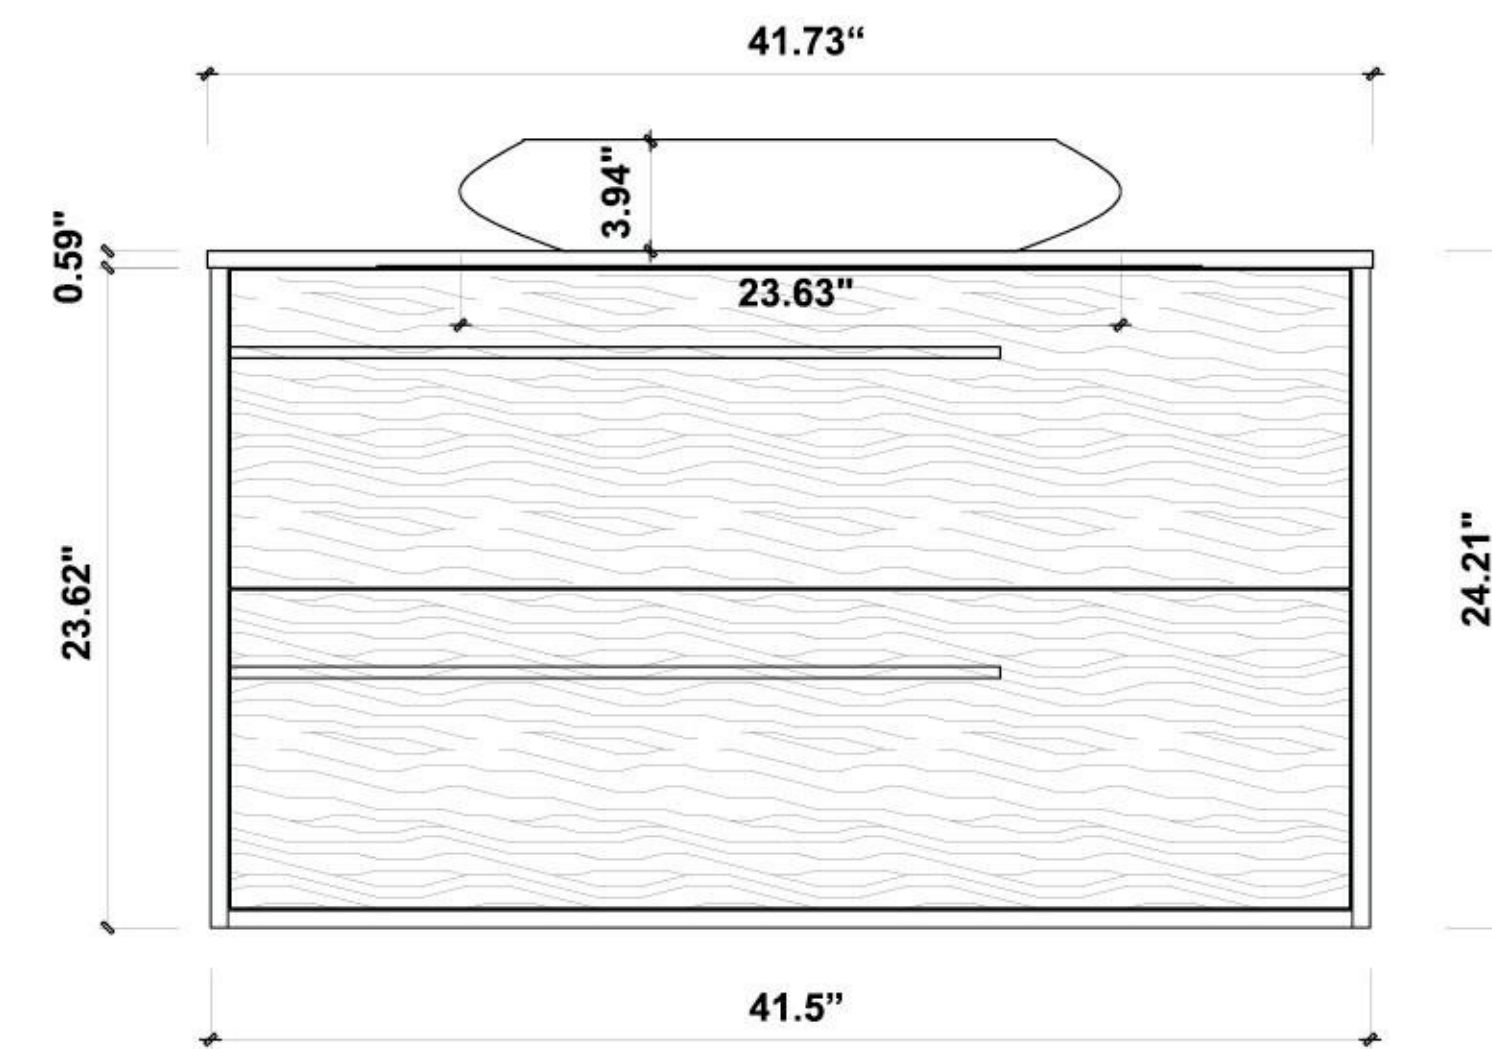

Goreme 42-inch:

- **Color Option:** Smoke Oak Gray
- **Countertop:** 1-Single faucet hole Premium Grade ATH Solid Surface (Matte Finish)
- **Vanity Base:** Multi-layer Engineering Wood
- **Sink:** Premium Grade ATH Solid Surface (Matte Finish)
- **Overall:** 2 Drawers
- **Dimensions:**

Cabinet: 41.5" W x 19.49" D x 23.62" H
Top: 41.73" W x 19.69" D x 0.59" H
Sink: 23.63" W x 15.76" D x 3.94" H
Overall Dimensions: 41.73" W x 19.69" D x 28.15" H

FRONT ELEVATION