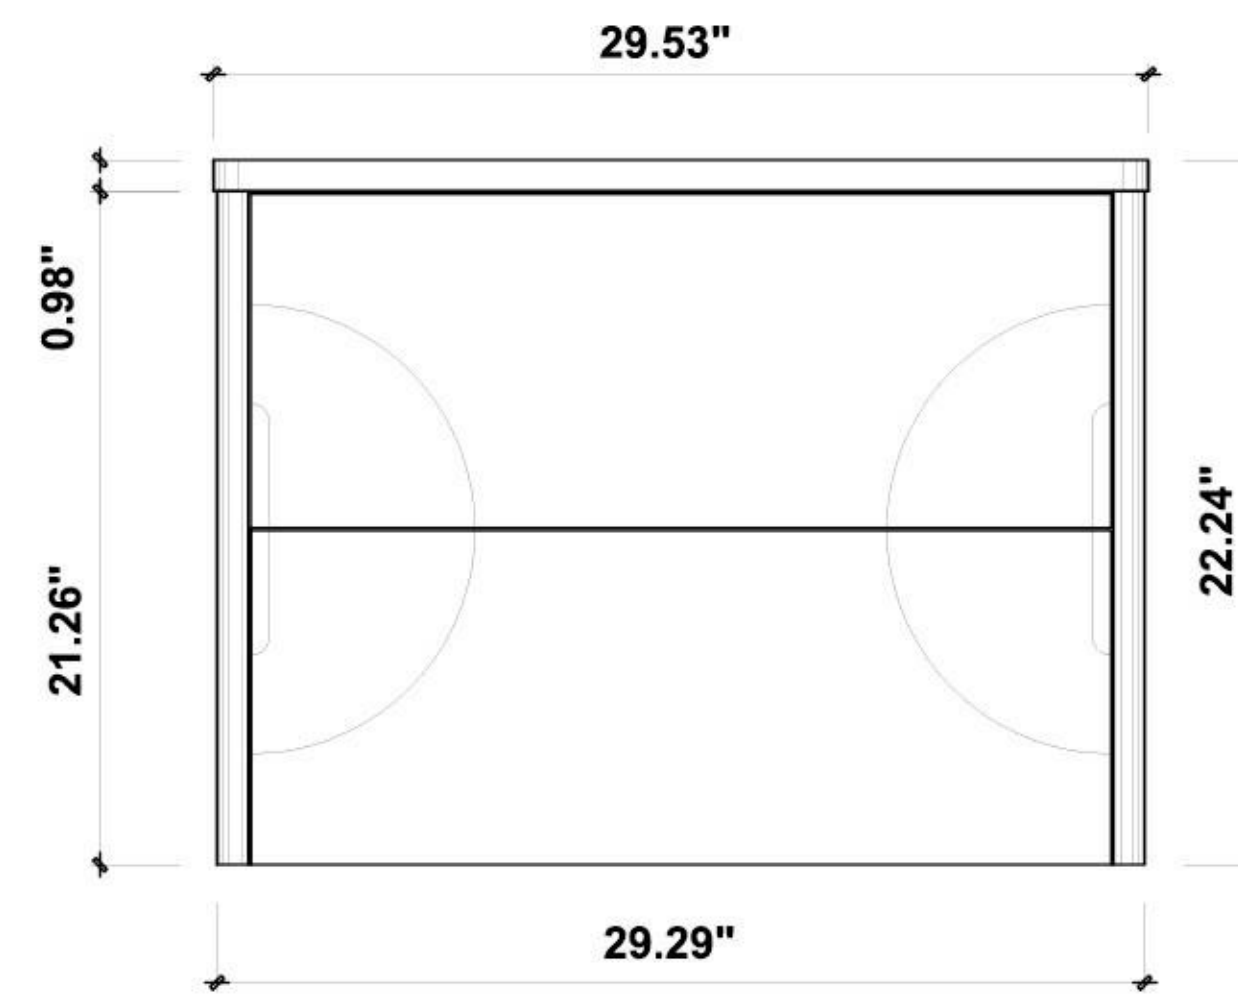

Colmar 30-inch:

- **Color Options:** Light Gray / Dark Gray
- **Countertop:** 1-Single faucet hole Premium Grade Acrylic Solid Surface (Gloss Finish)
- **Vanity Base:** Multi-layer Engineering Wood
- **Sink:** Premium Grade Acrylic Solid Surface (Gloss Finish)
- **Overall:** 2 Drawers
- **Dimensions:**
  - Cabinet: 29.29" W x 18.31" D x 21.26" H
  - Top: 29.53" W x 18.50" D x 0.98" H
  - Overall Dimensions: 29.53" W x 18.50" D x 22.24" H

FRONT ELEVATION