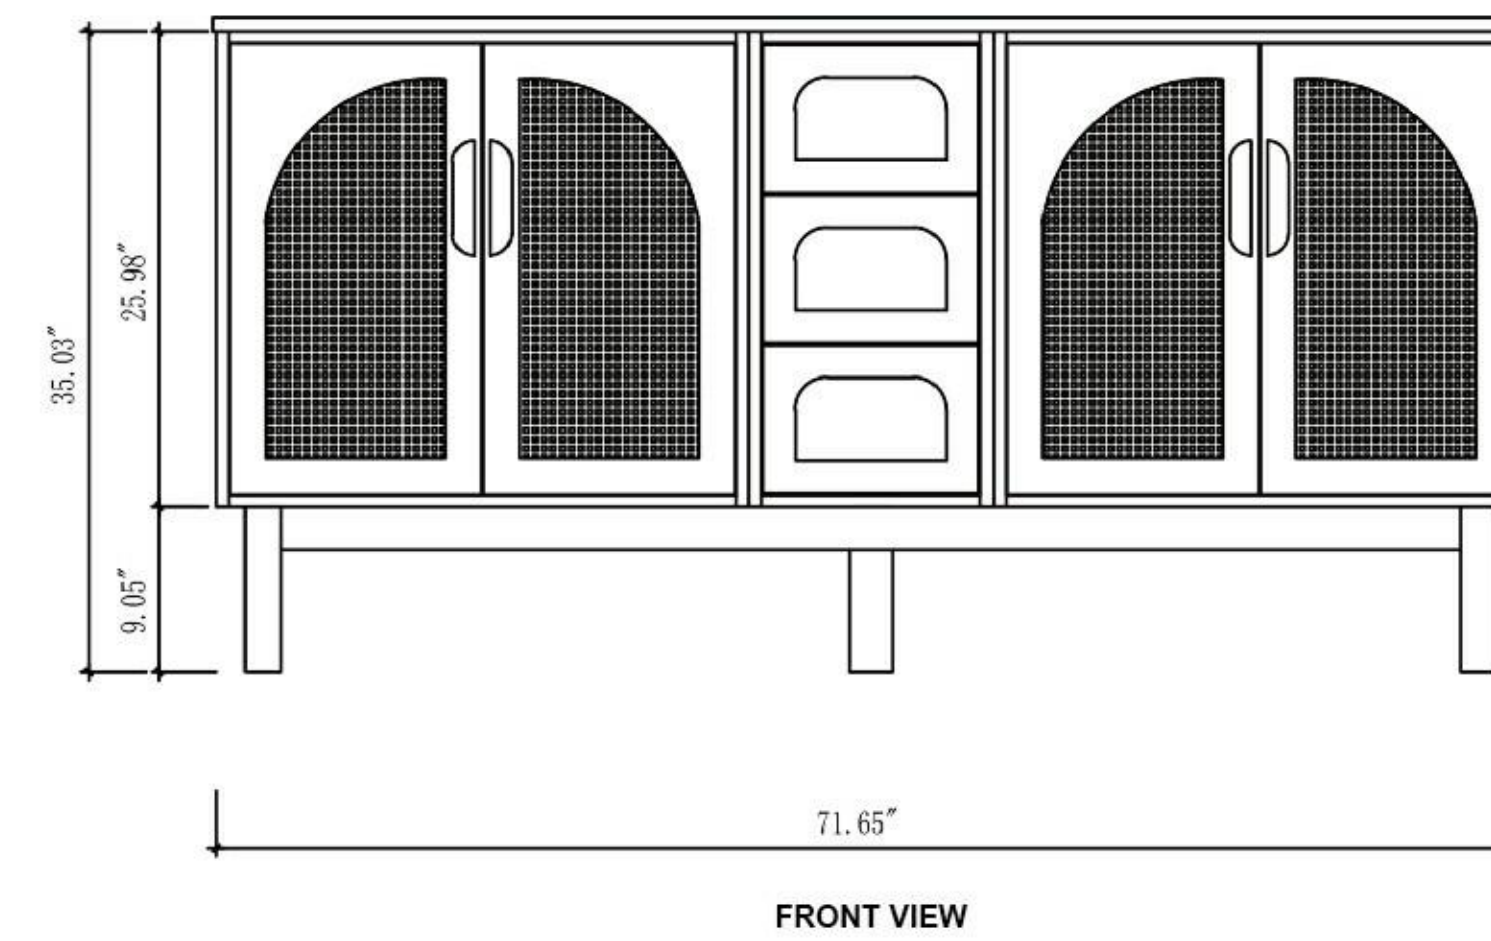

Cabinet: 71.65"W x 21.45"D x 35.03"H

Top: 72.04"W x 21.65"D x 0.78"H

Overall Dimensions: 72.04"W x 21.65"D x 35.81"H

Nara 72"

Celle 72-inch

(Double-Sink; Freestanding)

Celle 72-inch:

- **Color Options:** Pecan Oak / Dark Walnut
- **Countertop:** 2-Single faucet hole Premium Grade ATH Solid Surface (Matte Finish)
- **Vanity Base:** Multi-layer Engineering Wood
- **Sink:** Premium Grade ATH Solid Surface (Matte Finish)
- **Overall:** 4 Doors
- **Dimensions:**
 - Cabinet: 71.24"W x 21.46"D x 31.1"H
 - Top: 71.6"W x 21.46"D x 0.59"H
 - Sink: 14.96"W x 14.96"D x 4.33"H
 - Overall Dimensions: 71.6"W x 20.35"D x 36.02"H