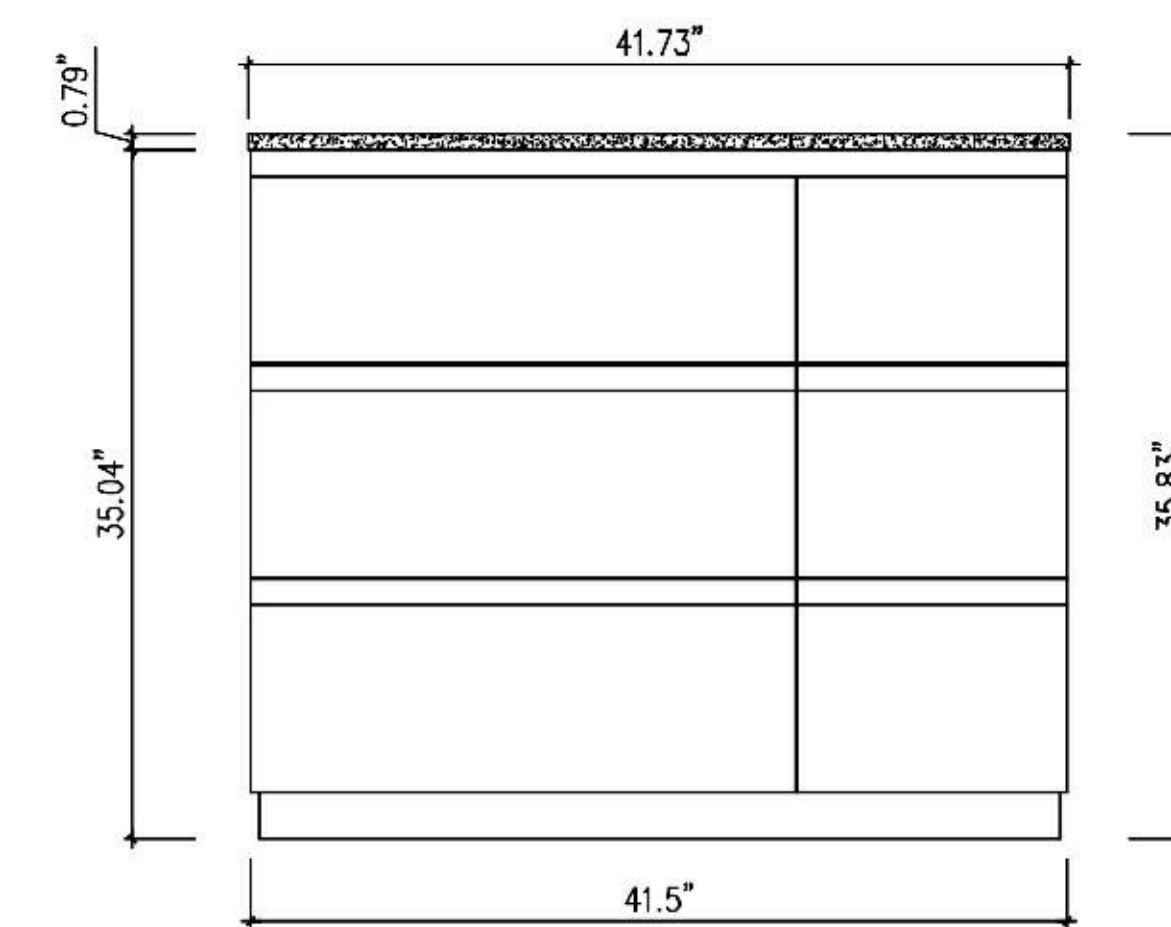

Rothenburg 42-inch:

- **Color Options:** Golden Oak / Charcoal
- **Countertop:** 1-Single faucet hole Premium Grade ATH Solid Surface (Matte Finish)
- **Vanity Base:** Multi-layer Engineering Wood
- **Sink:** Premium Grade ATH Solid Surface (Matte Finish)
- **Overall:** 6 Drawers
- **Dimensions:**

Cabinet: 41.5"W x 19.88"D x 35.04"H

Top mount sink: 41.73"W x 20.08"D x 0.79"H

Overall Dimensions: 41.73"W x 20.08"D x 35.83"H

FRONT ELEVATION