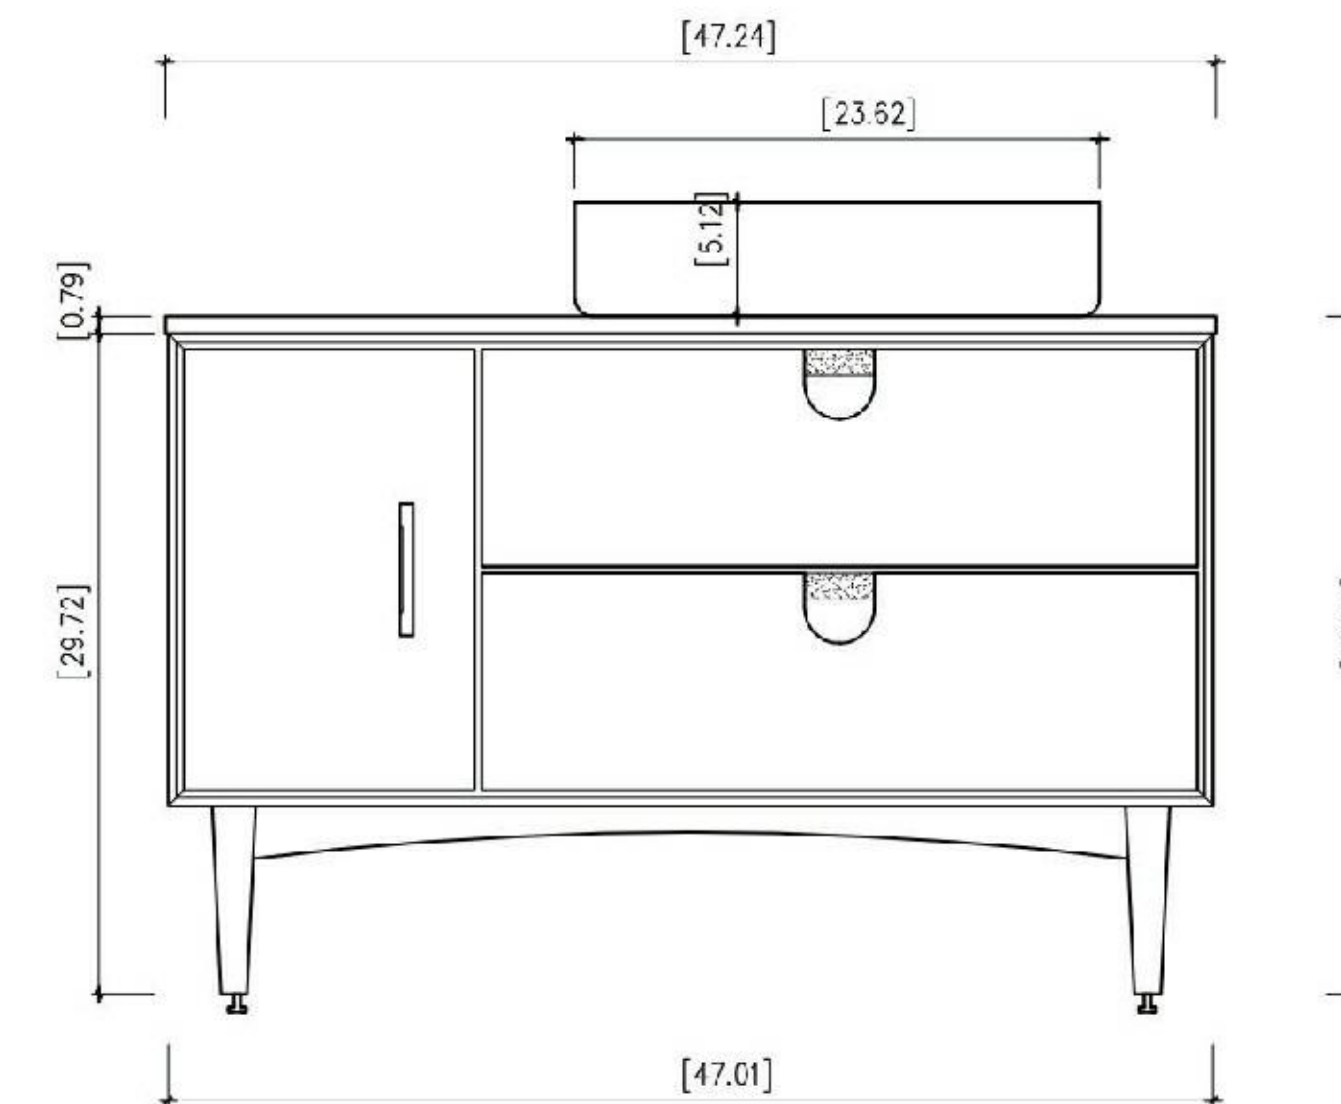

FRONT ELEVATION

SIDE ELEVATION

DRAWER PLAN DETAIL

VEEMON-48"

Portree 48-inch

(Single-Sink; Freestanding)

Portree 48-inch:

- **Color Options:** Walnut / Whitewash Oak
- **Countertop:** 1-Single faucet hole Premium Pure White Quartz
- **Vanity Base:** Multi-layer Engineering Wood
- **Sink:** Ceramic
- **Overall:** 1 Door and 2 Drawers
- **Dimensions:**

Cabinet: 47.01"W x 20.28"D x 29.72"H
 Countertop: 47.24"W x 20.47"D x 0.79"H
 Sink: 23.62"W x 14.57"D x 5.12"H
 Overall Dimensions: 47.24"W x 20.47"D x 35.63"H

FRONT ELEVATION

SIDE ELEVATION

DRAWER PLAN DETAIL