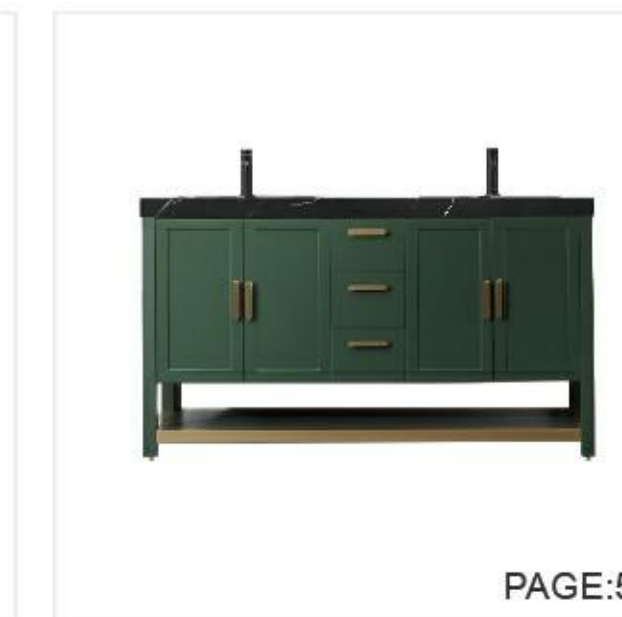

▼ 48-INCH PINE MIST + GOLD METAL / WALNUT + BLACK METAL

I WINCHESTER

▼ 36-INCH PECAN OAK / FOREST GREEN WITH BLACK TOP / WHITE TOP

▼ 48-INCH PECAN OAK / FOREST GREEN WITH BLACK TOP / WHITE TOP

▼ 60-INCH PECAN OAK / FOREST GREEN WITH BLACK TOP / WHITE TOP