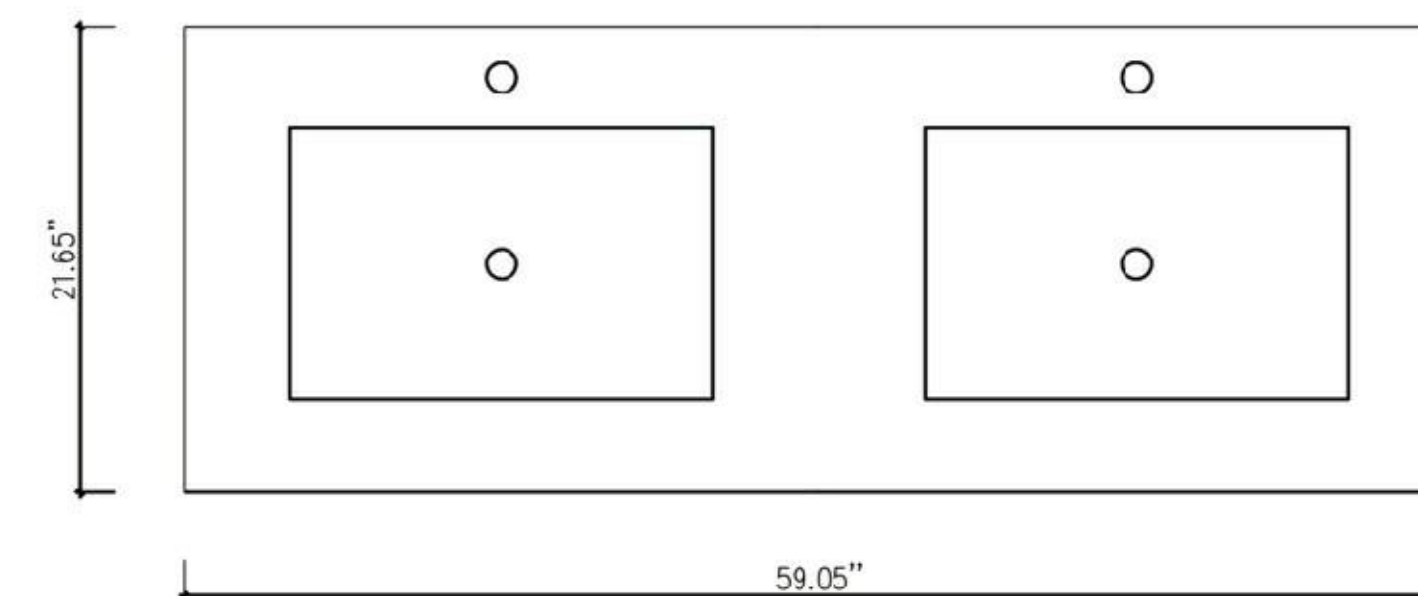

TOP VIEW

Nara 60"