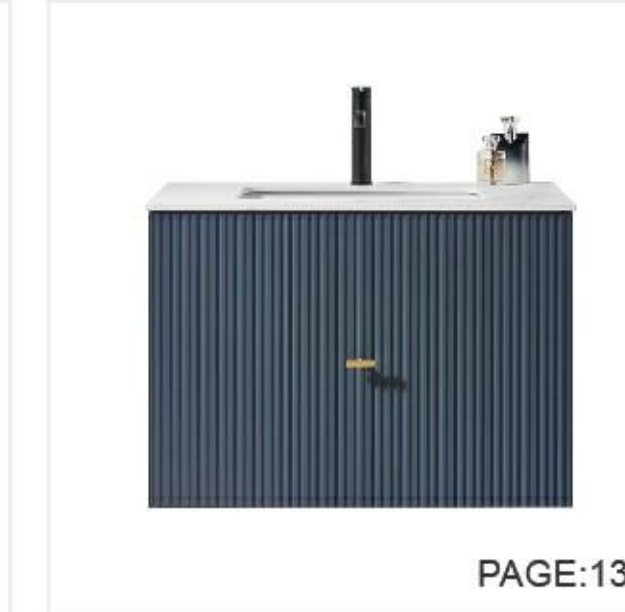

PAGE:95

PAGE:95

▼ 55-INCH DARK WALNUT / CHARCOAL

PAGE:69

PAGE:69

I BARCELONA

▼ 30-INCH FOREST GREEN / DARK BLUE WITH WHITE TOP / BLACK TOP

PAGE:137