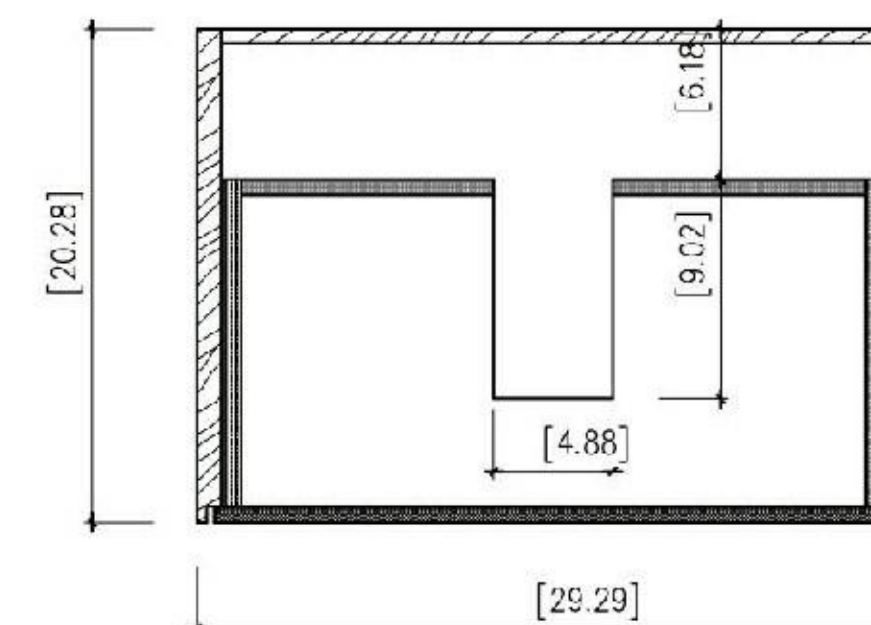

DRAWER PLAN DETAIL

PORTREE-30"