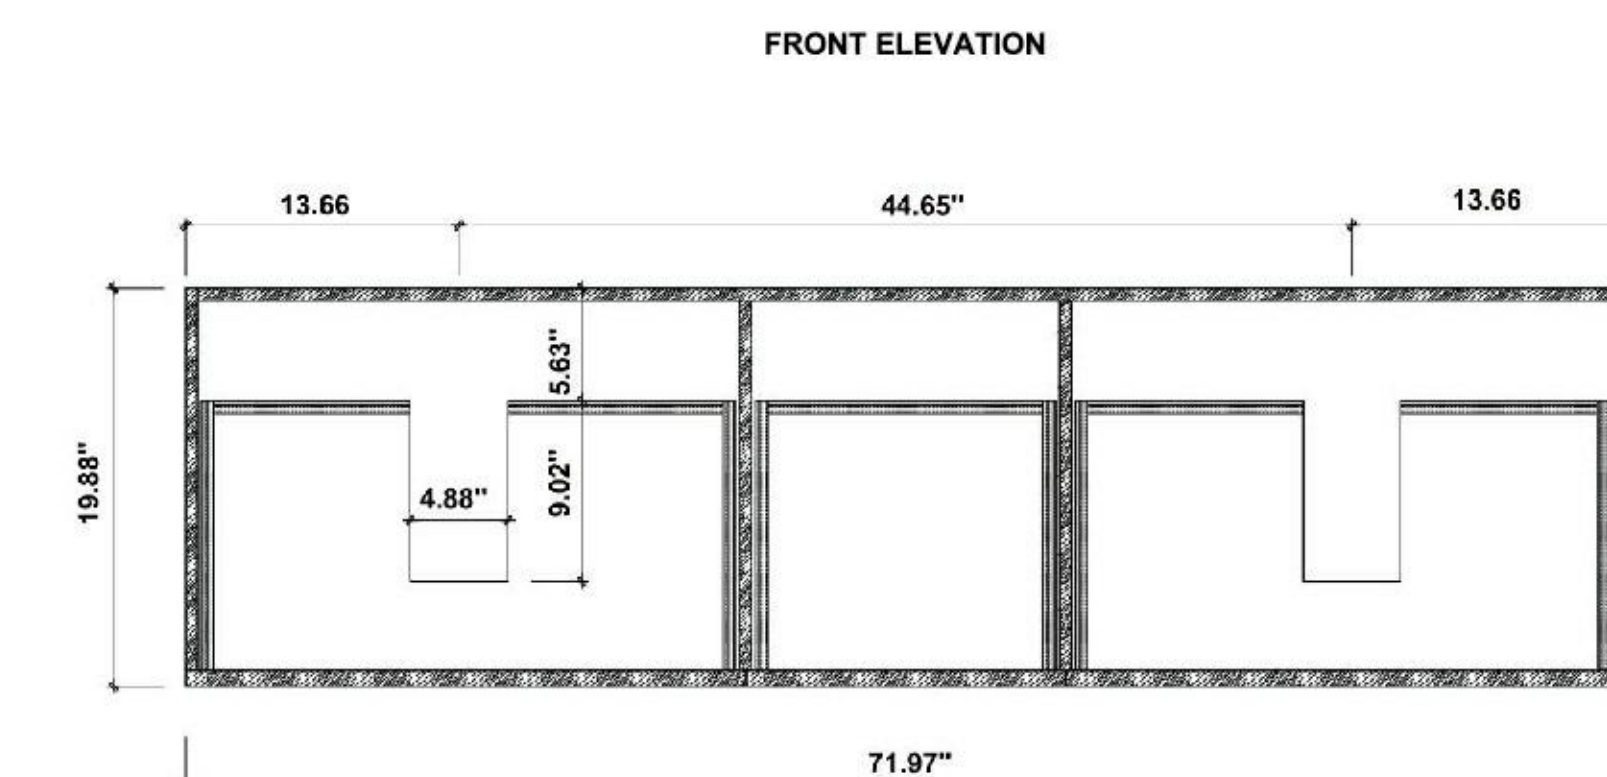

Rothenburg 72-inch:

- **Color Options:** Golden Oak / Charcoal
- **Countertop:** 2-Single faucet hole Premium Grade ATH Solid Surface (Matte Finish)
- **Vanity Base:** Multi-layer Engineering Wood
- **Sink:** Premium Grade ATH Solid Surface (Matte Finish)
- **Overall:** 9 Drawers
- **Dimensions:**
  - Cabinet: 71.97"W x 19.88"D x 35.04"H
  - Top mount sink: 72.20"W x 20.08"D x 0.47"H
  - Overall Dimensions: 72.20"W x 20.08"D x 35.51"H