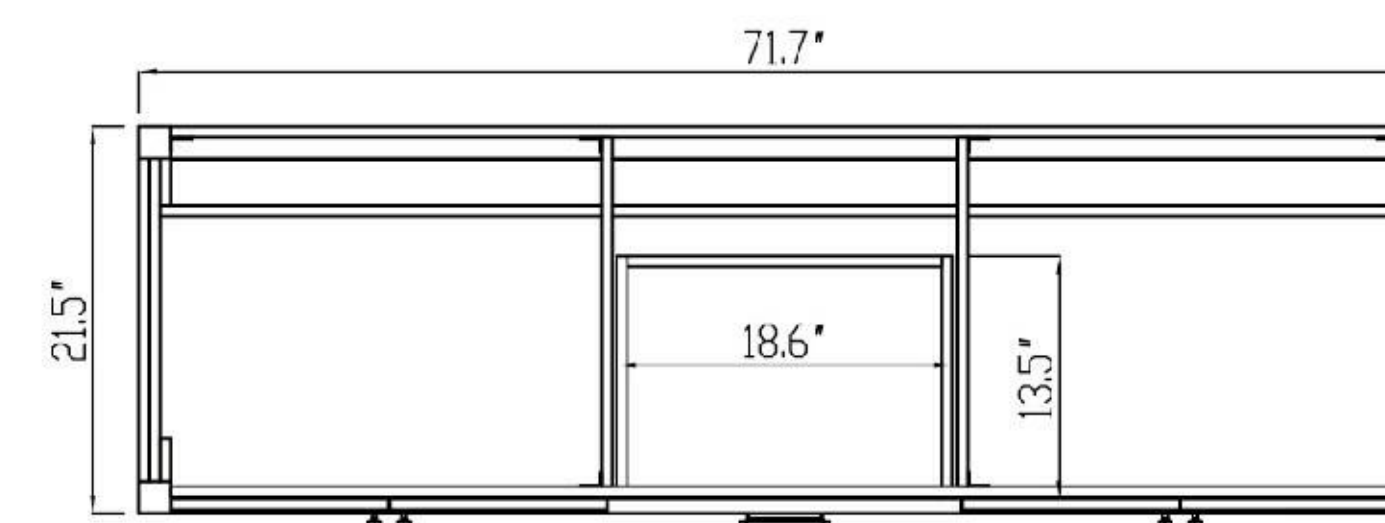

FRONT ELEVATION

SIDE ELEVATION

DRAWER PLAN DETAIL

Winchester-72"

Manarola 72-inch

(Double-Sink; Wall Mount)

Manarola 72-inch:

- **Color Options:** Black of Night / Silver Gray
- **Countertop:** 2-Single faucet hole Premium Quartz
- **Vanity Base:** Multi-layer Engineering Wood
- **Sink:** Ceramic
- **Overall:** 2 Drawers
- **Dimensions:**
 - Cabinet: 72" W x 19 1/2" D x 17 3/4" H
 - Countertop: 72 1/2" W x 19 5/8" D x 3 7/8" H
 - Overall Dimensions: 72 1/2" W x 19 5/8" D x 21 5/8" H