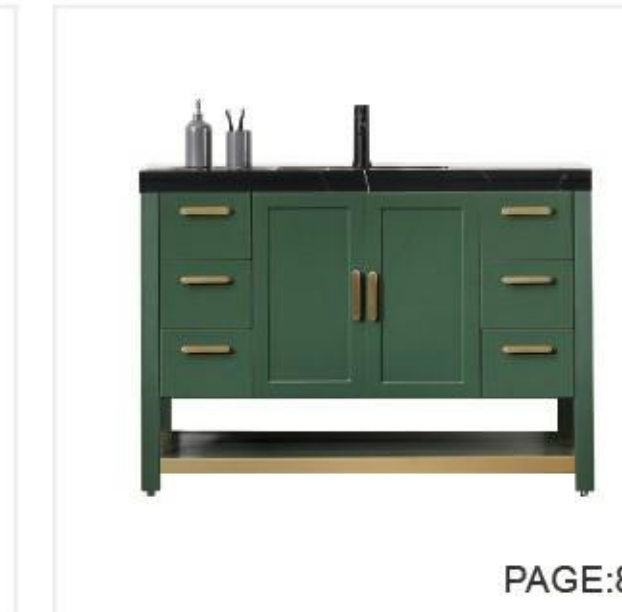

▼ 48-INCH PINE MIST + GOLD METAL / WALNUT + BLACK METAL

I WINCHESTER

▼ 36-INCH PECAN OAK / FOREST GREEN WITH BLACK TOP / WHITE TOP

▼ 48-INCH PECAN OAK / FOREST GREEN WITH BLACK TOP / WHITE TOP

▼ 60-INCH PECAN OAK / FOREST GREEN WITH BLACK TOP / WHITE TOP