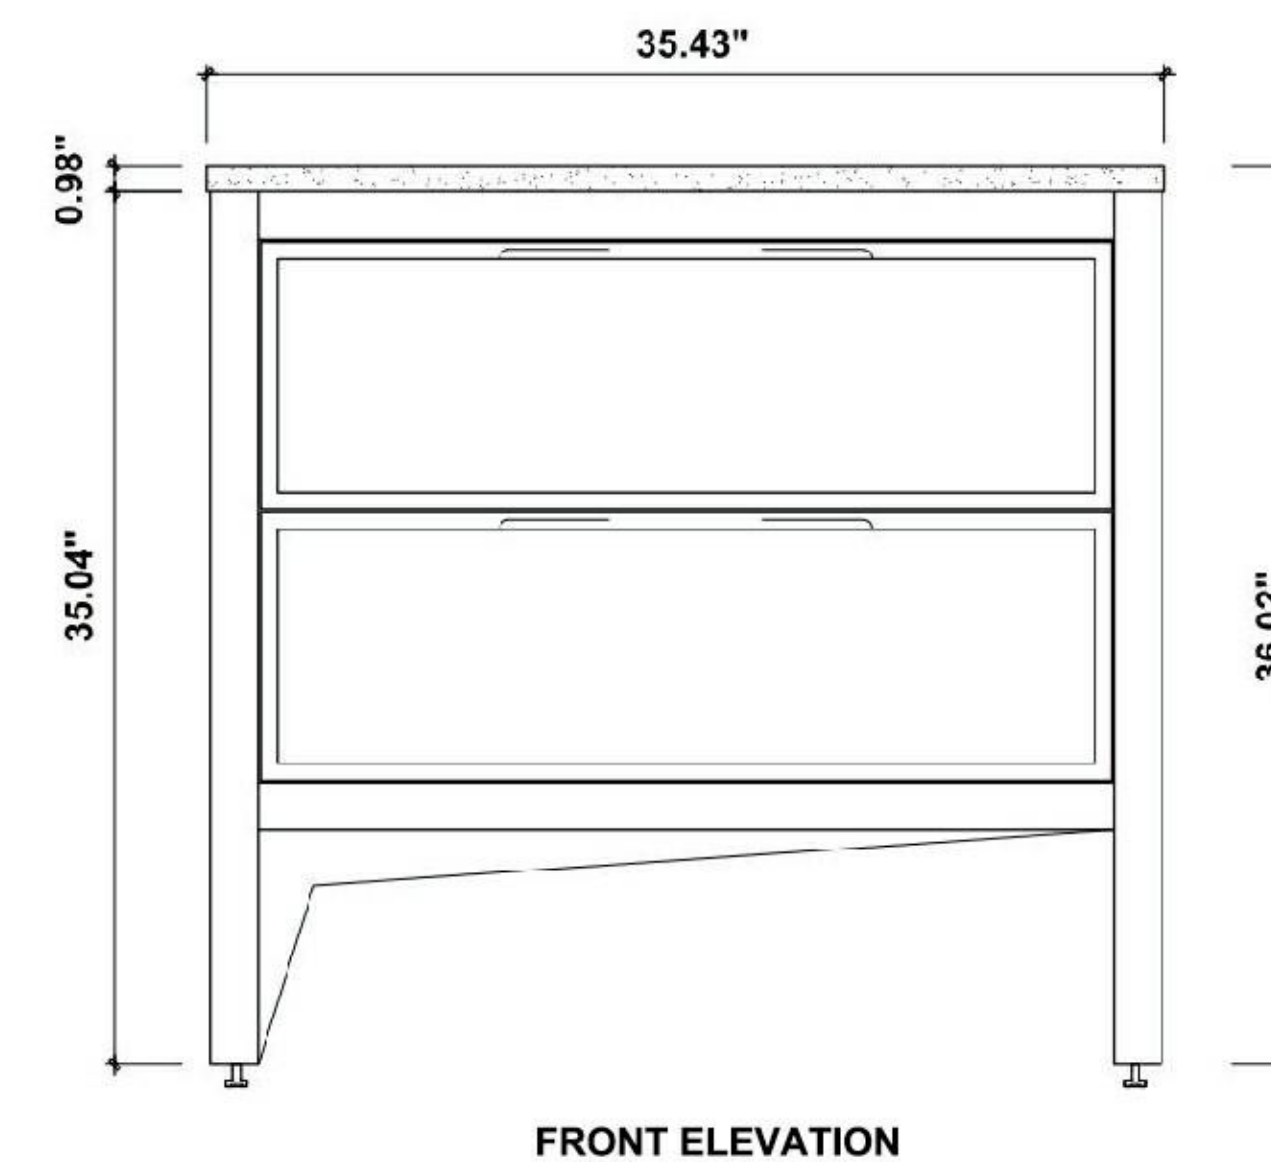

Annecy 36-inch:

- **Color Options:** Dark Walnut / Charcoal
- **Countertop:** 1-Single faucet hole Premium Grade Acrylic Solid Surface (Gloss Finish)
- **Vanity Base:** Multi-layer Engineering Wood
- **Sink:** Premium Grade Acrylic Solid Surface (Gloss Finish)
- **Overall:** 2 Drawers (Upper Drawer: Glass side panels with LED Lighting)
- **Dimensions:**

Cabinet: 35.2"W x 18.31"D x 35.04"H

Top: 35.43"W x 18.50"D x 0.98"H

Overall Dimensions: 35.43"W x 18.50"D x 36.02"H