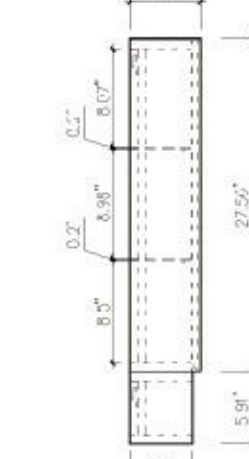

SIDE ELEVATION

Remark: * Bergen mirror set bottom shelf and top mirror can be sold separately.