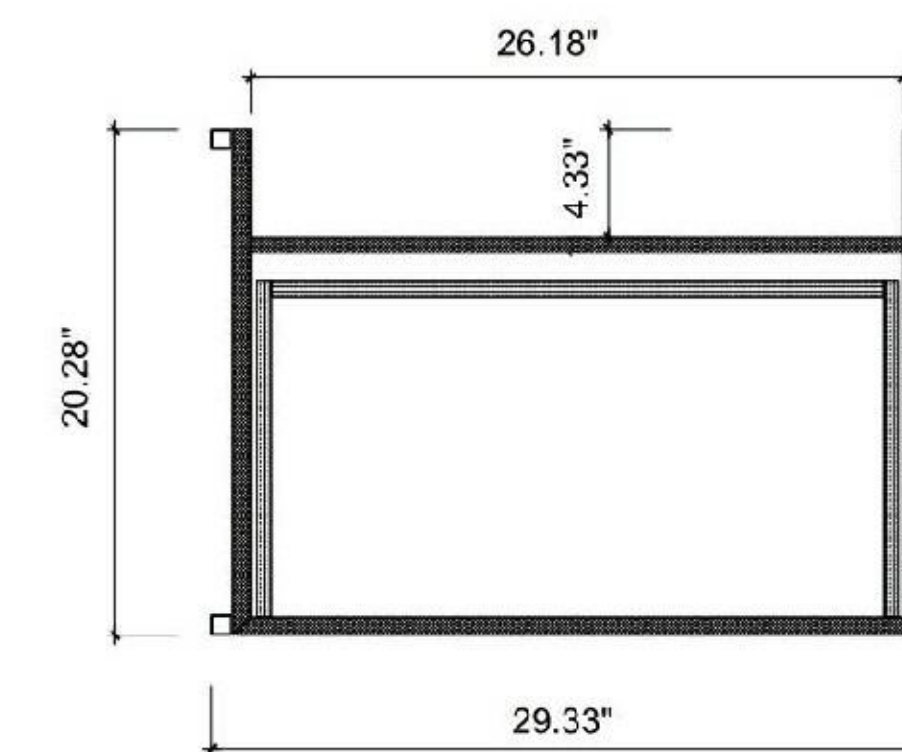

DRAWER PLAN DETAIL

TEXEL-30"