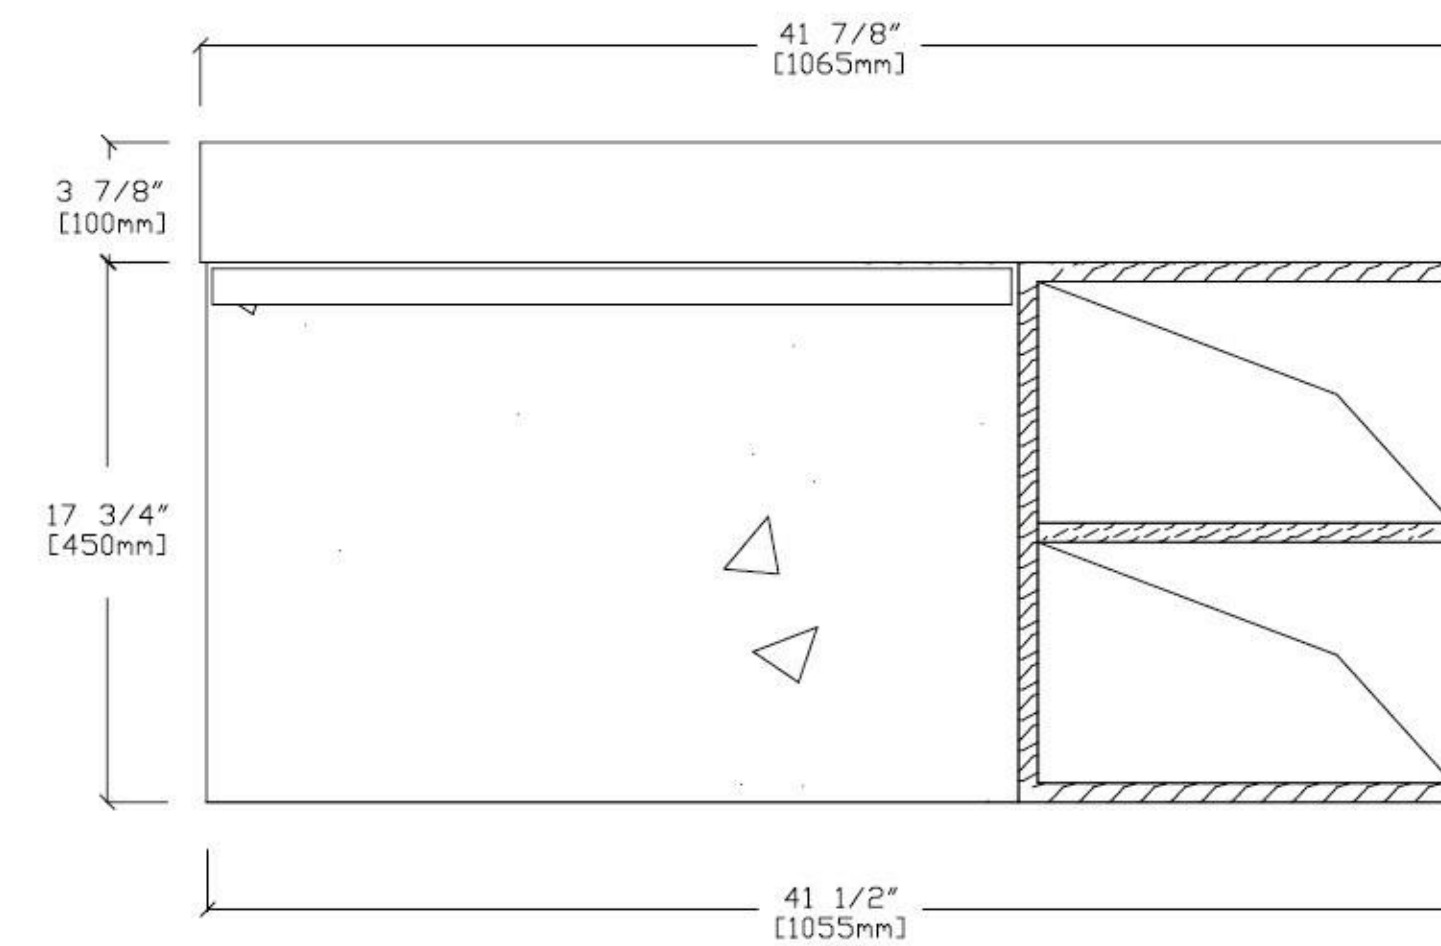

Manarola 42-inch:

- **Color Options:** Red Amber + Walnut / Matte Black + Matte White
- **Countertop:** 1-Single faucet hole Premium Quartz
- **Vanity Base:** Multi-layer Engineering Wood
- **Sink:** Ceramic
- **Overall:** 1 Drawer with Open Shelves
- **Dimensions:**
  - Cabinet: 41.5"W x 21.5"D x 17.75"H
  - Top: 41.88"W x 21.63"D x 3.88"H
  - Overall Dimensions: 41.88"W x 21.63"D x 21.63"H