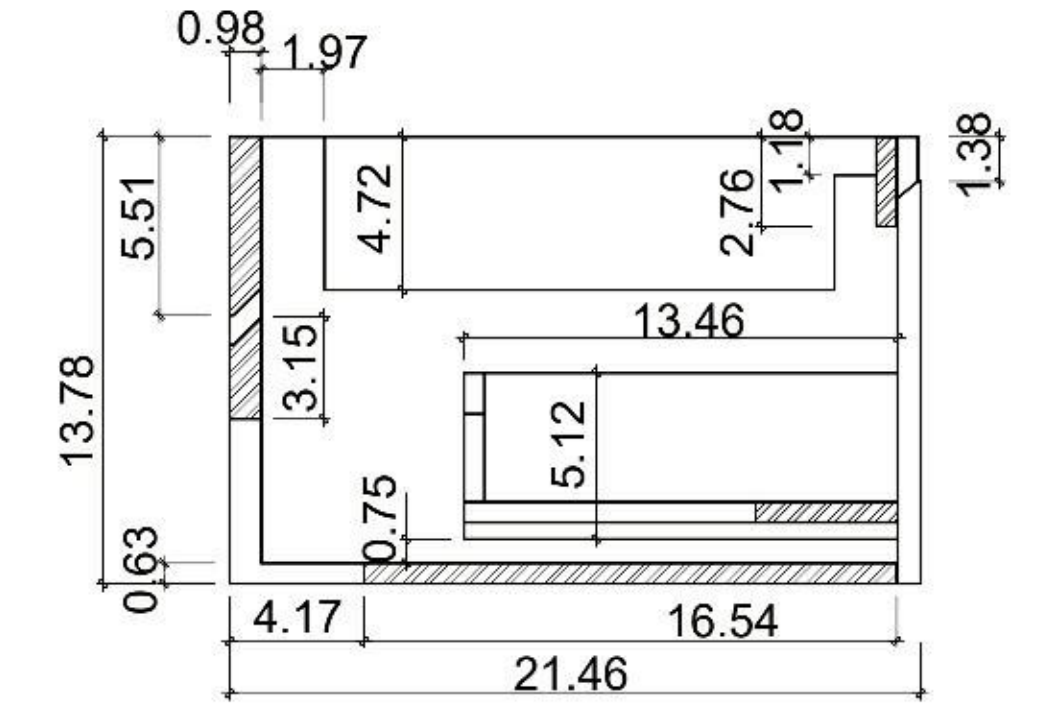

Cabinet: 58.7"W x 21.5"D x 33.1"H

Top: 59.1"W x 21.7"D x 2.4"H

Overall Dimensions: 59.1"W x 21.7"D x 35.4"H

FRONT ELEVATION

SIDE ELEVATION

DRAWER PLAN DETAIL

Winchester 60"

Ocala 60-inch

Nara 48"

Oslo 48-inch

(Single-Sink; Wall Mount)

Oslo 48-inch:

- **Color Options:** Matte Black + Whitewash
- **Countertop:** 1-Single faucet hole Premium Black Sintered Stone
- **Vanity Base:** Multi-layer Engineering Wood
- **Sink:** Premium Grade ATH Solid Surface (Matte Finish in Black Color)
- **Overall:** 2 Drawers
- **Dimensions:**
 - Cabinet: 46.85"W x 21.46"D x 13.78"H
 - Top: 46.85"W x 21.46"D x 0.47"H
 - Overall Dimensions: 46.85"W x 21.46"D x 14.25"H

FRONT ELEVATION

SIDE ELEVATION

DRAWER PLAN DETAIL

Oslo 48"

Winchester 48-inch

(Single-Sink; Freestanding)

Winchester 48-inch:

- **Color Options:** Pecan Oak / Forest Green
- **Countertop Options:** 1-Single faucet hole Premium Black Marquina Quartz / 1-Single faucet hole Premium White Sintered Stone
- **Vanity Base:** Multi-layer Engineering Wood
- **Sink:** Ceramic
- **Overall:** 2 Doors and 6 Drawers
- **Dimensions:**
 - Cabinet: 46.9"W x 21.5"D x 33.1"H
 - Top: 47.24"W x 21.7"D x 2.4"H
 - Overall Dimensions: 47.27"W x 21.7"D x 35.4"H