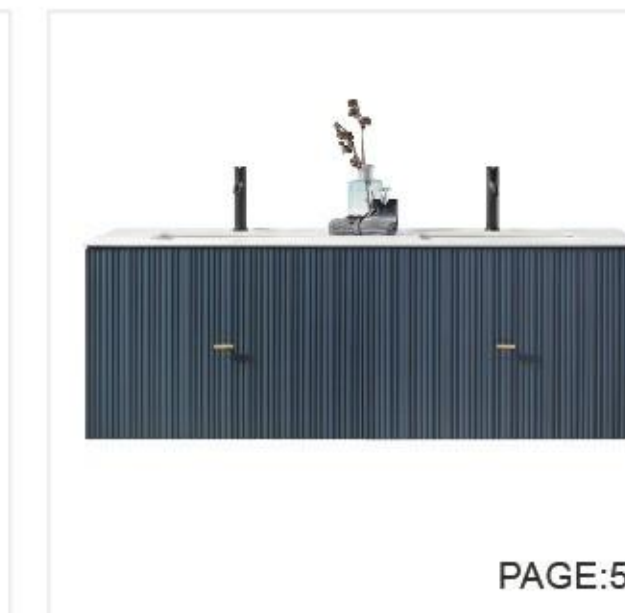

▼ 60-INCH FOREST GREEN / DARK BLUE WITH WHITE TOP / BLACK TOP

PAGE:55

PAGE:55

PAGE:55

PAGE:55

I BIBURY

▼ 36-INCH CHESTNUT OAK / WHITEWASH OAK

PAGE:123