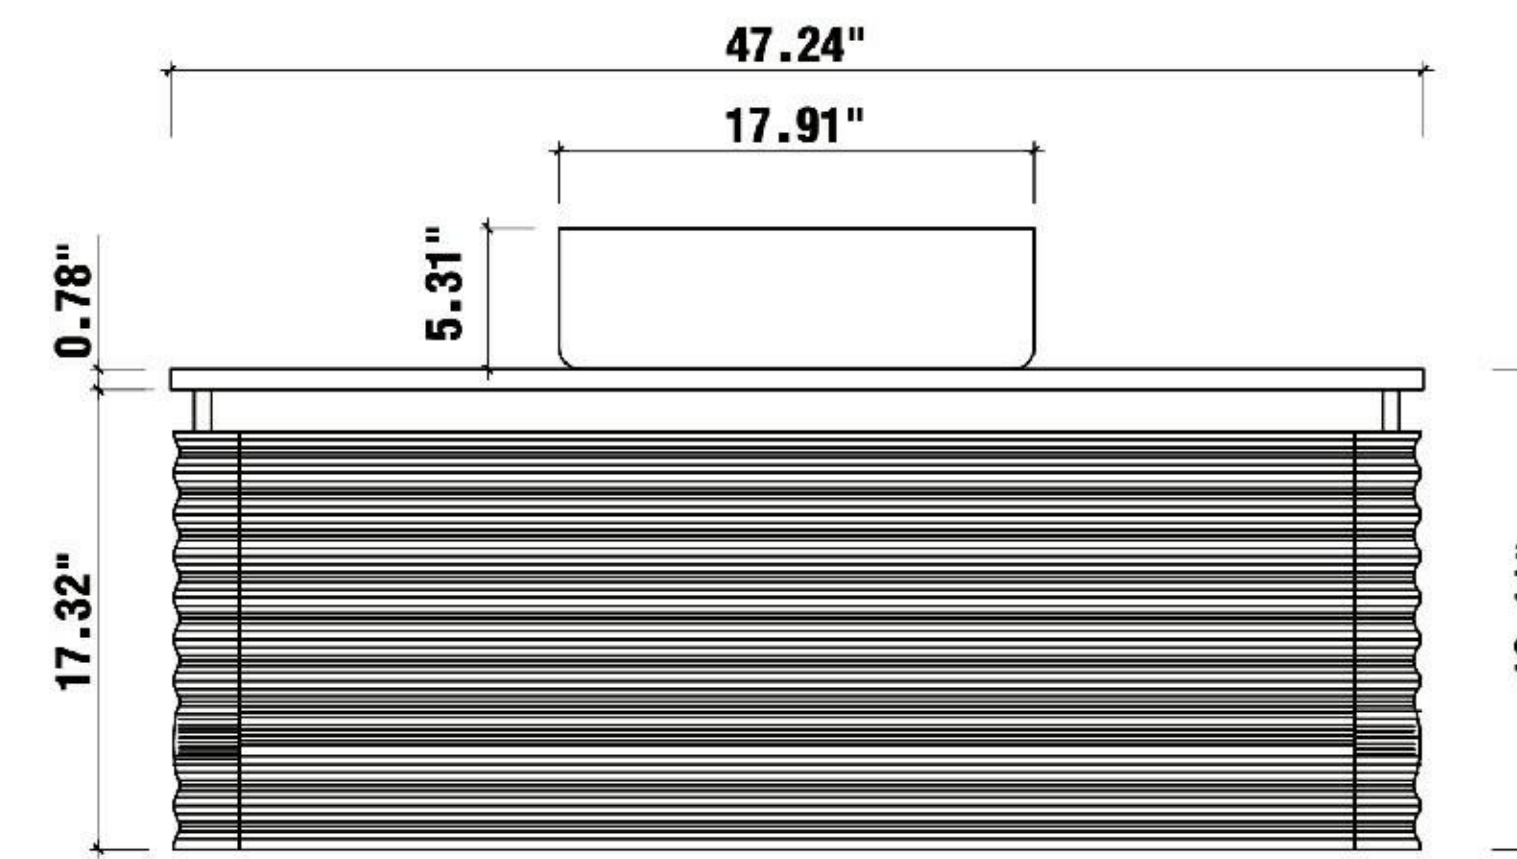

FRONT ELEVATION

MANAROLA-48"

Ocala 48-inch

(Single-Sink; Wall Mount)

Ocala 48-inch:

- **Color Options:** Maple / Chestnut Oak
- **Countertop:** 1-Single faucet hole Premium Bulgaria Gray Quartz
- **Vanity Base:** Multi-layer Engineering Wood
- **Sink:** Natural Stone
- **Overall:** 1 Drawer
- **Dimensions:**
 - Cabinet: 47.01" W x 19.49" D x 17.32" H
 - Countertop: 47.24" W x 19.69" D x 0.71" H
 - Sink: 17.91" W x 12.80" D x 5.31" H
 - Overall Dimensions: 47.24" W x 19.69" D x 23.34" H