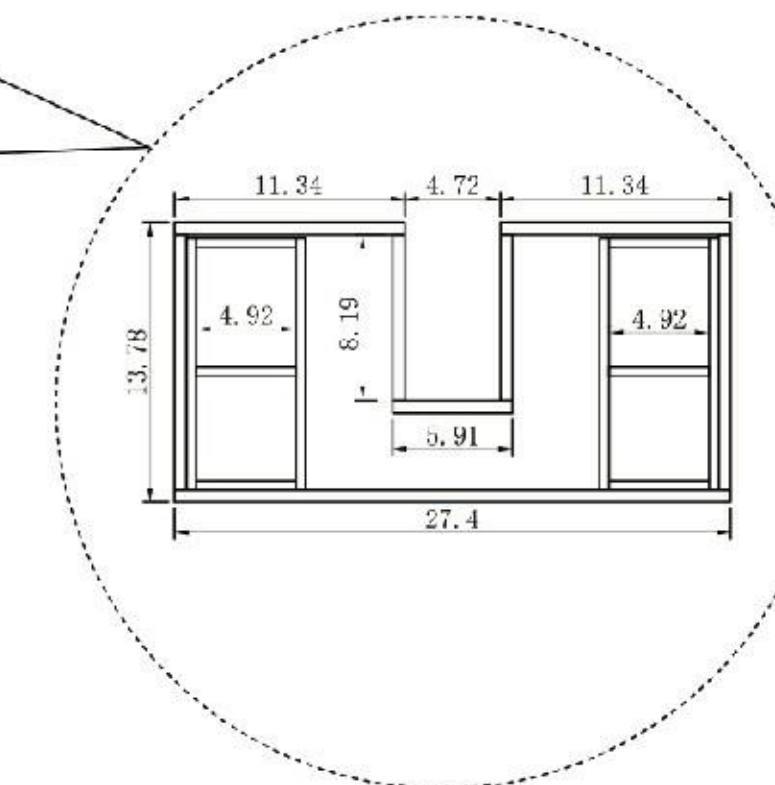

Barcelona 30-inch

(Single-Sink; Wall Mount)

Barcelona 30-inch:

- **Color Options:** Forest Green / Dark Blue
- **Countertop:** 1-Single faucet hole Premium White Sintered Stone / 1-Single faucet hole Premium Black Sintered Stone
- **Vanity Base:** Multi-layer Engineering Wood
- **Sink:** Ceramic
- **Overall:** 1 Drawer with 1 Inner Drawer
- **Dimensions:**
  - Cabinet: 29.13"W x 20.47"D x 20.47"H
  - Top: 29.53"W x 20.87"D x 0.47"H
  - Overall Dimensions: 29.53"W x 20.87"D x 20.94"H

Barcelona-30"