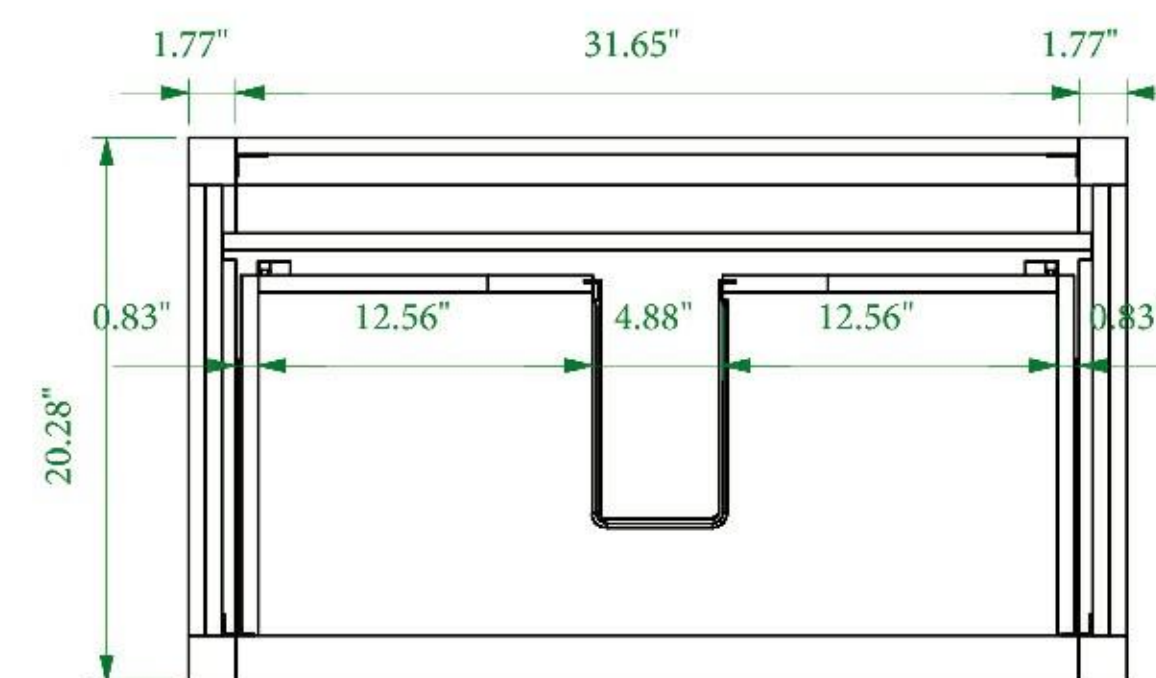

Cabinet: 35.2"W x 20.28"D x 32.28"H

Top: 35.43"W x 20.47"D x 3.54"H

Overall Dimensions: 35.43"W x 20.47"D x 35.82"H

FRONT ELEVATION

SIDE ELEVATION

DRAWER PLAN DETAIL

Bibury 36"

Winchester 36-inch (Single-Sink; Freestanding)