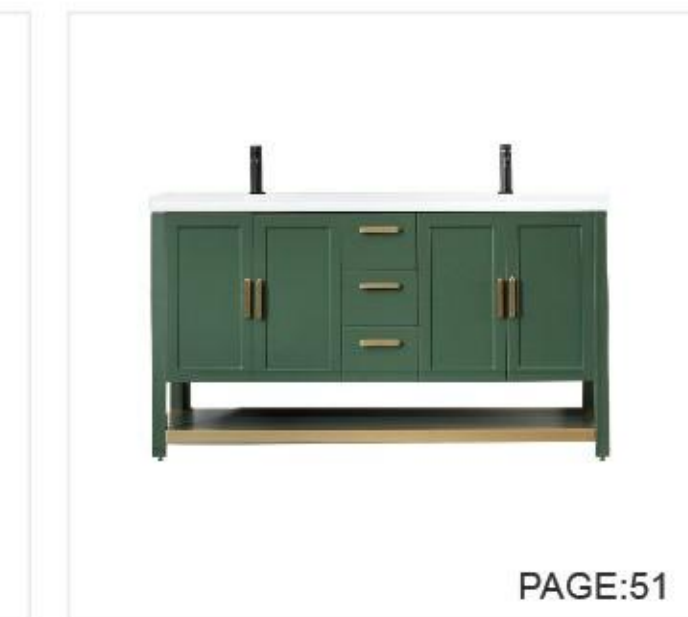

▼ 48-INCH PINE MIST + GOLD METAL / WALNUT + BLACK METAL

I WINCHESTER

▼ 36-INCH PECAN OAK / FOREST GREEN WITH BLACK TOP / WHITE TOP

▼ 48-INCH PECAN OAK / FOREST GREEN WITH BLACK TOP / WHITE TOP

▼ 60-INCH PECAN OAK / FOREST GREEN WITH BLACK TOP / WHITE TOP