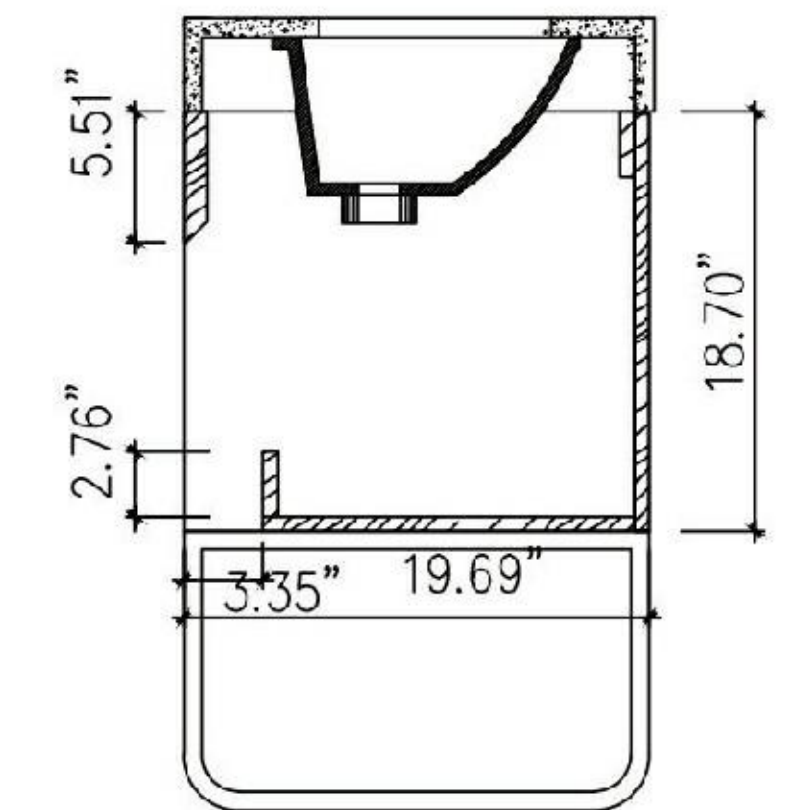

Cabinet: 36"W x 19.69"D x 31.69"H

Top: 36"W x 19.69"D x 3.94"H

Overall Dimensions: 36"W x 19.69"D x 35.63"H

FRONT ELEVATION

SIDE ELEVATION

DRAWER PLAN DETAIL

VEEMON-36"

Annecy 36-inch (Single-Sink; Freestanding)