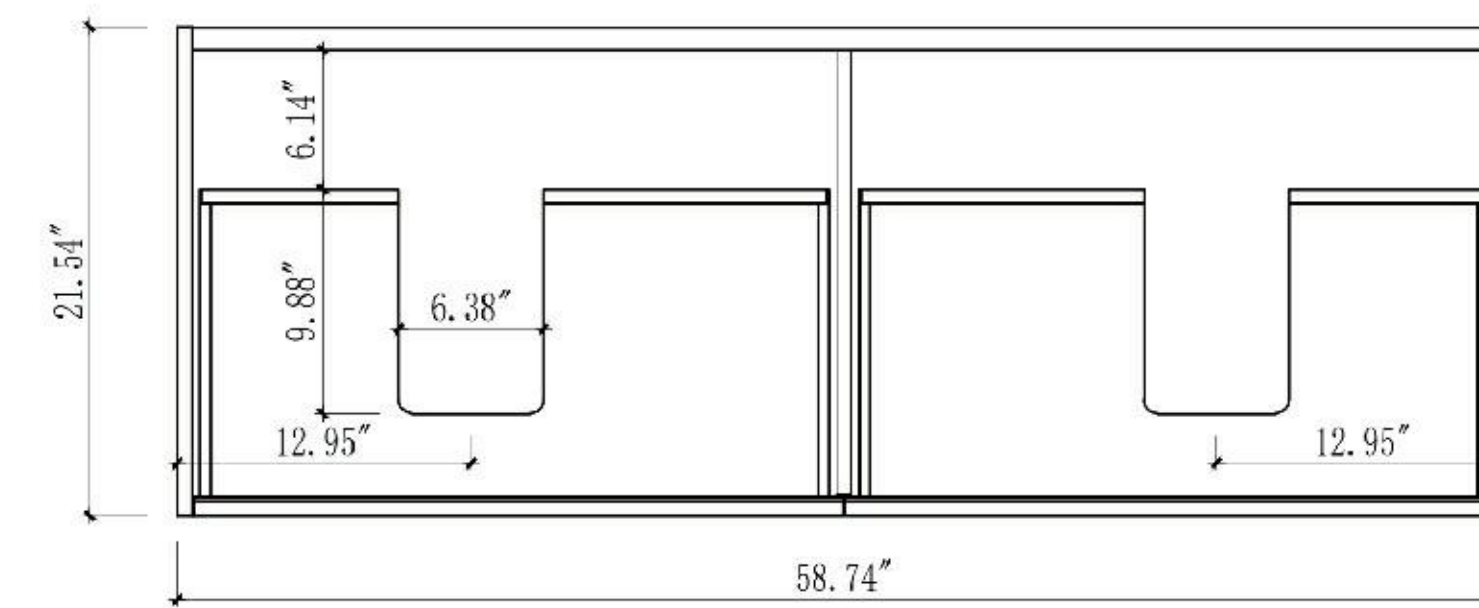

Cabinet: 70.63" W x 20.28" D x 20.47" H

Top: 70.87" W x 20.47" D x 0.79" H

Sink (each): 19.29" W x 15.55" D x 5.91" H

Overall Dimensions: 70.87" W x 20.47" D x 27.17" H

SINTRA-72"

Manarola 72-inch

(Double-Sink; Wall Mount; Open Shelves)

Cabinet: 58.74"W x 21.54"D x 25.98"H

Top: 59.06"W x 21.65"D x 2.36"H

Overall Dimensions: 59.06"W x 21.65"D x 28.35"H

FRONT VIEW

SIDE VIEW

TOP VIEW

Matera 60"

VANITY 60-INCH