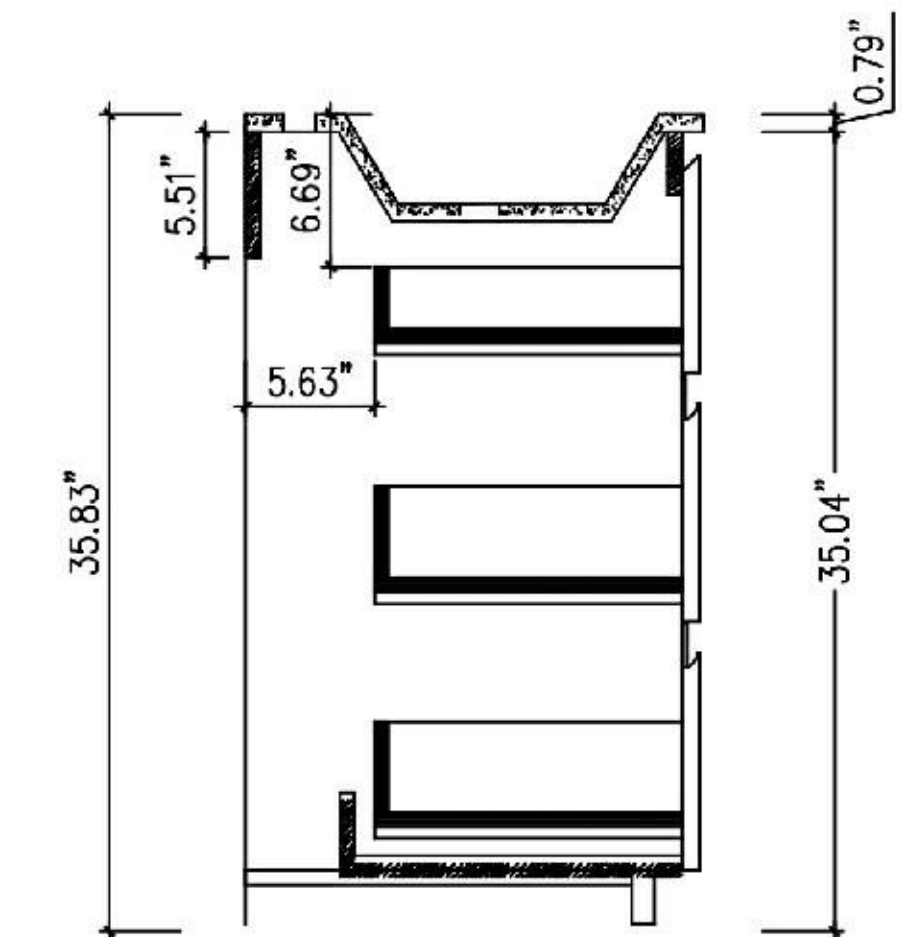

SIDE ELEVATION