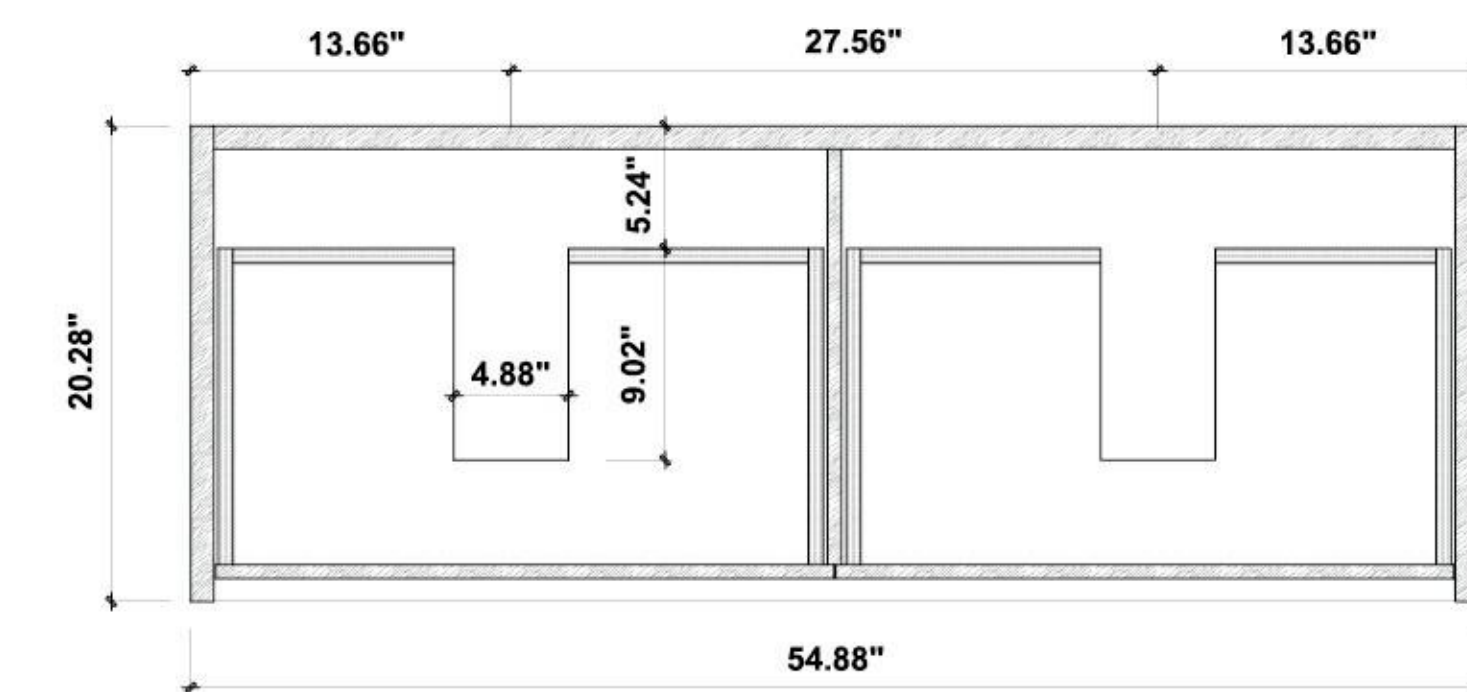

Cabinet: 54.88"W x 18.31"D x 35.04"H

Top: 55.12"W x 18.50"D x 0.98"H

Overall Dimensions: 55.12"W x 18.50"D x 36.02"H

ANNECY-55"

Sintra 55-inch

(Double-Sink; Wall Mount)

Sintra 55-inch:

- **Color Options:** Whitewash Oak / Dark Walnut
- **Countertop:** 2-Single faucet hole Pure White Quartz
- **Vanity Base:** Multi-layer Engineering Wood
- **Sink:** Ceramic
- **Overall:** 4 Drawers
- **Dimensions:**

Cabinet: 54.88" W x 20.28" D x 20.47" H

Top: 55.12" W x 20.47" D x 0.79" H

Sink (each): 19.29" W x 15.55" D x 5.91" H

Overall Dimensions: 55.12" W x 20.47" D x 27.17" H

FRONT ELEVATION

SIDE ELEVATION

DRAWER PLAN DETAIL

SINTRA-55"

Lugano 55-inch

(Double-Sink; Wall Mount)

Lugano 55-inch:

- **Color Option:** Matte Black Glass + Maple
- **Countertop:** 2-Single faucet hole Premium Grade Acrylic Solid Surface (Gloss Finish)
- **Vanity Base:** Multi-layer Engineering Wood
- **Sink:** Premium Grade Acrylic Solid Surface (Gloss Finish)
- **Overall:** 2 Drawers
- **Dimensions:**
 - Cabinet: 53 7/8" W x 18 3/4" D x 15 3/4" H
 - Countertop: 54 3/4" W x 18 7/8" D x 3 7/8" H
 - Overall Dimensions: 54 3/4" W x 18 7/8" D x 19 5/8" H