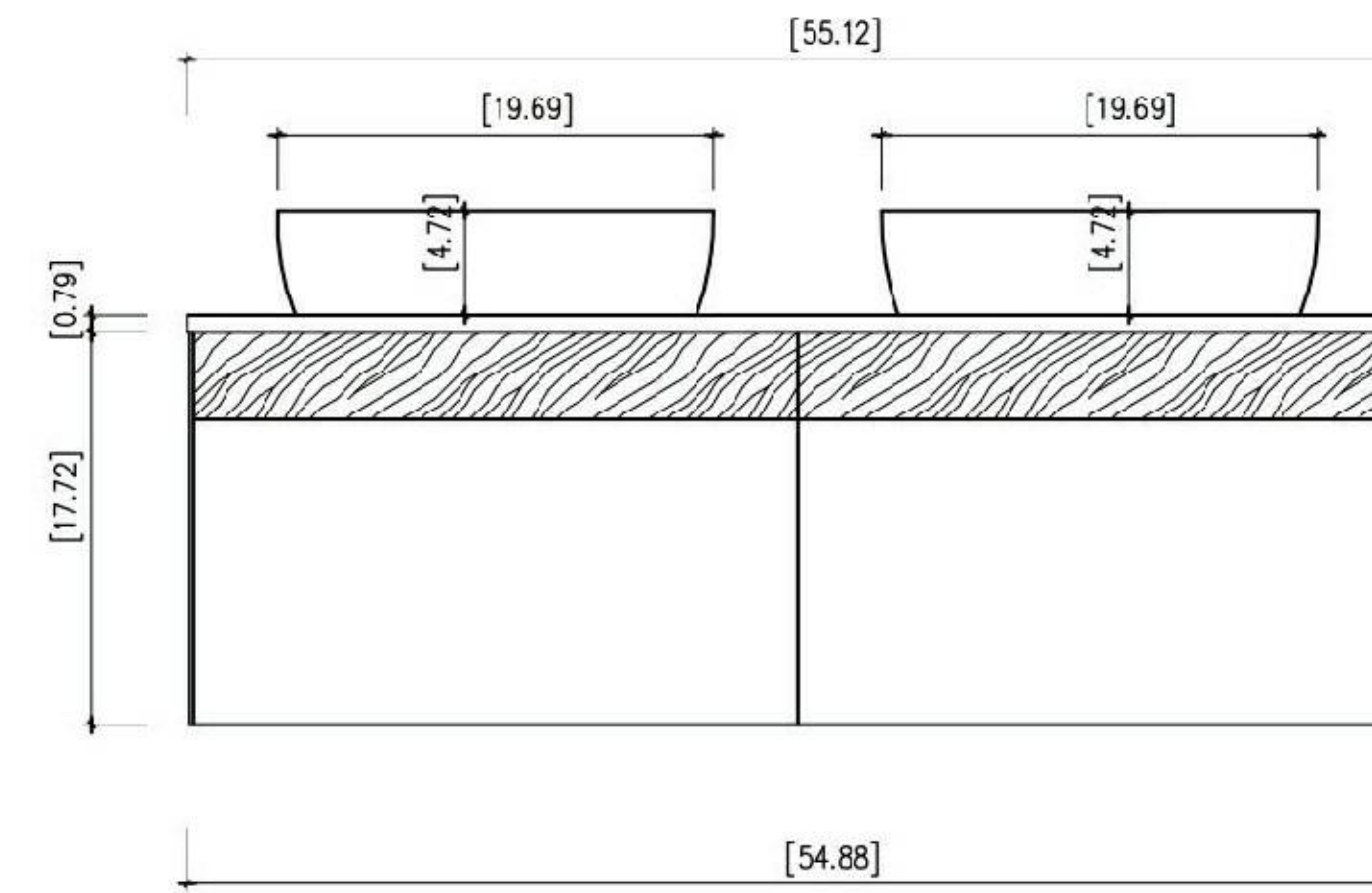

FRONT ELEVATION