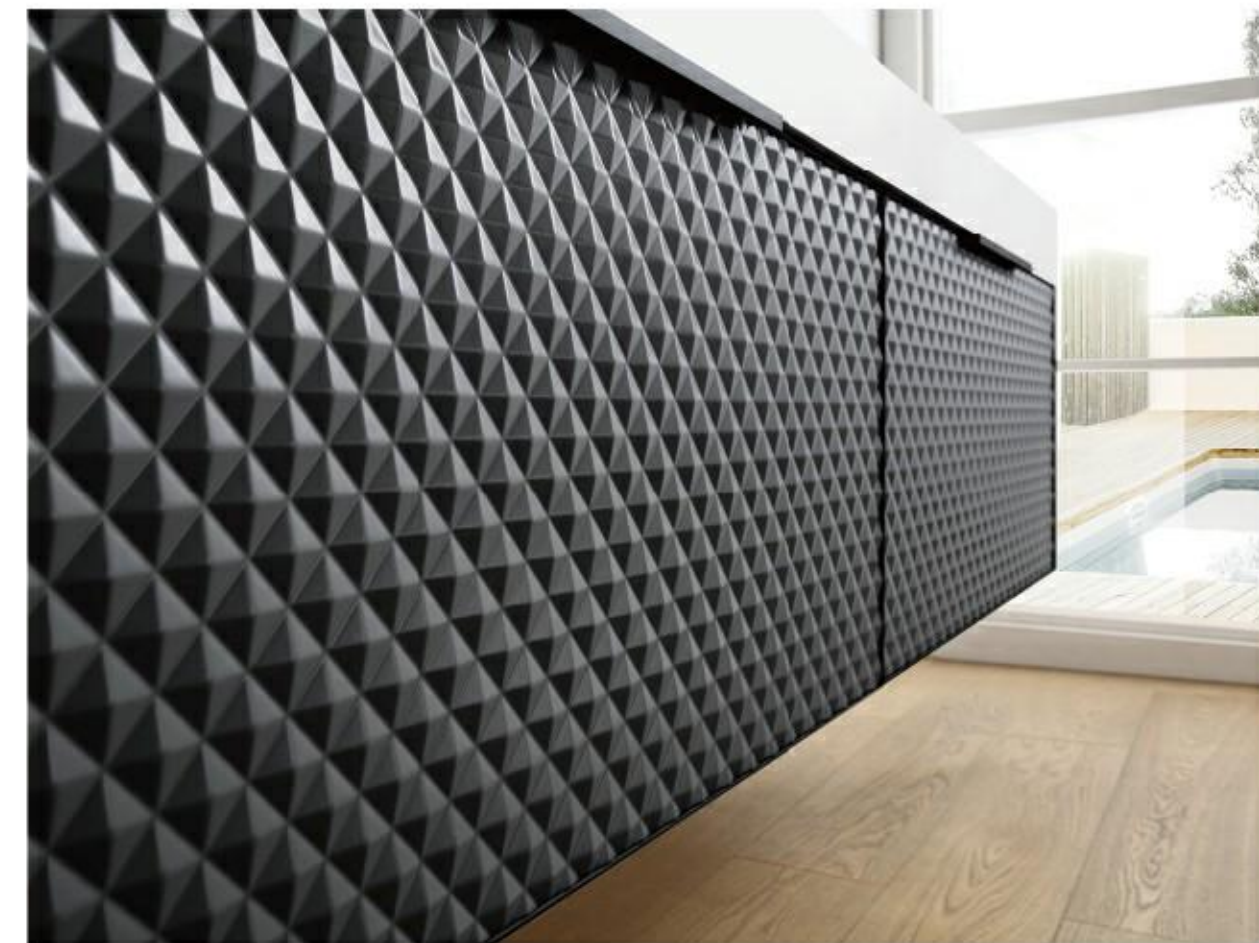

FRONT ELEVATION

SIDE ELEVATION

DRAWER PLAN DETAIL

Winchester-72"

Manarola 72-inch

(Double-Sink; Wall Mount)

Manarola 72-inch:

- **Color Options:** Black of Night / Silver Gray
- **Countertop:** 2-Single faucet hole Premium Quartz
- **Vanity Base:** Multi-layer Engineering Wood
- **Sink:** Ceramic
- **Overall:** 2 Drawers
- **Dimensions:**
 - Cabinet: 72" W x 19 1/2" D x 17 3/4" H
 - Countertop: 72 1/2" W x 19 5/8" D x 3 7/8" H
 - Overall Dimensions: 72 1/2" W x 19 5/8" D x 21 5/8" H