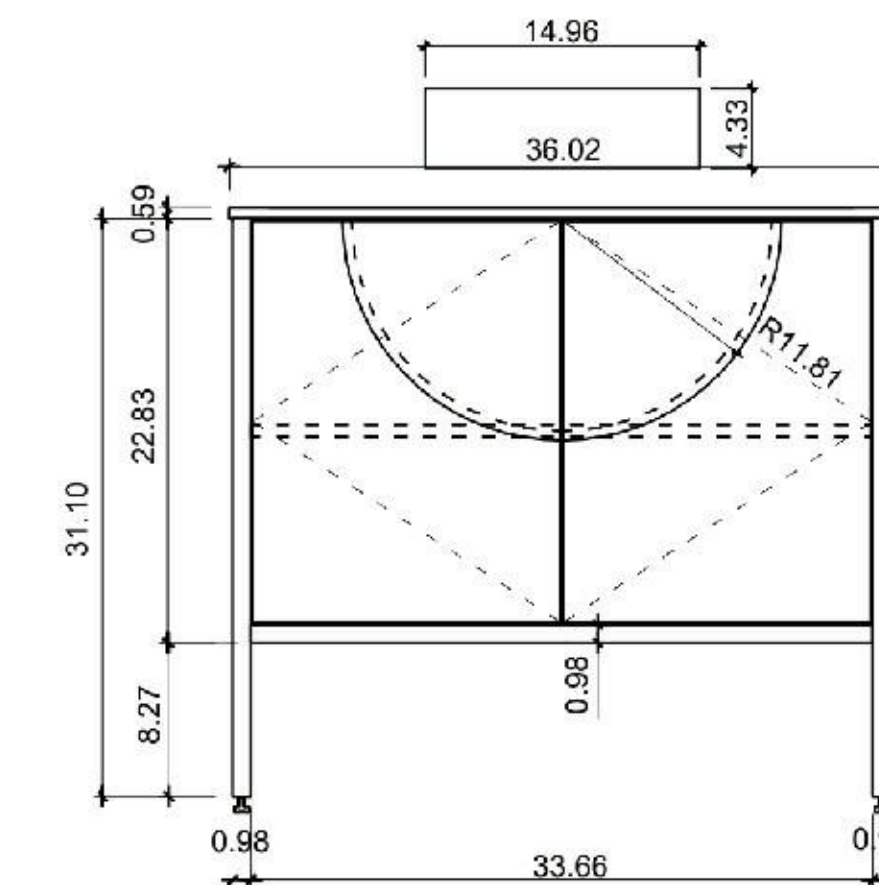

Celle 36-inch:

- **Color Options:** Pecan Oak / Dark Walnut
- **Countertop:** 1-Single faucet hole Premium Grade ATH Solid Surface (Matte Finish)
- **Vanity Base:** Multi-layer Engineering Wood
- **Sink:** Premium Grade ATH Solid Surface (Matte Finish)
- **Overall:** 2 Doors
- **Dimensions:**

Cabinet: 35.62"W x 21.46"D x 31.1"H

Top: 36.02"W x 21.46"D x 0.59"H

Sink: 14.96"W x 14.96"D x 4.33"H

Overall Dimensions: 36.02"W x 20.35"D x 36.02"H

FRONT ELEVATION