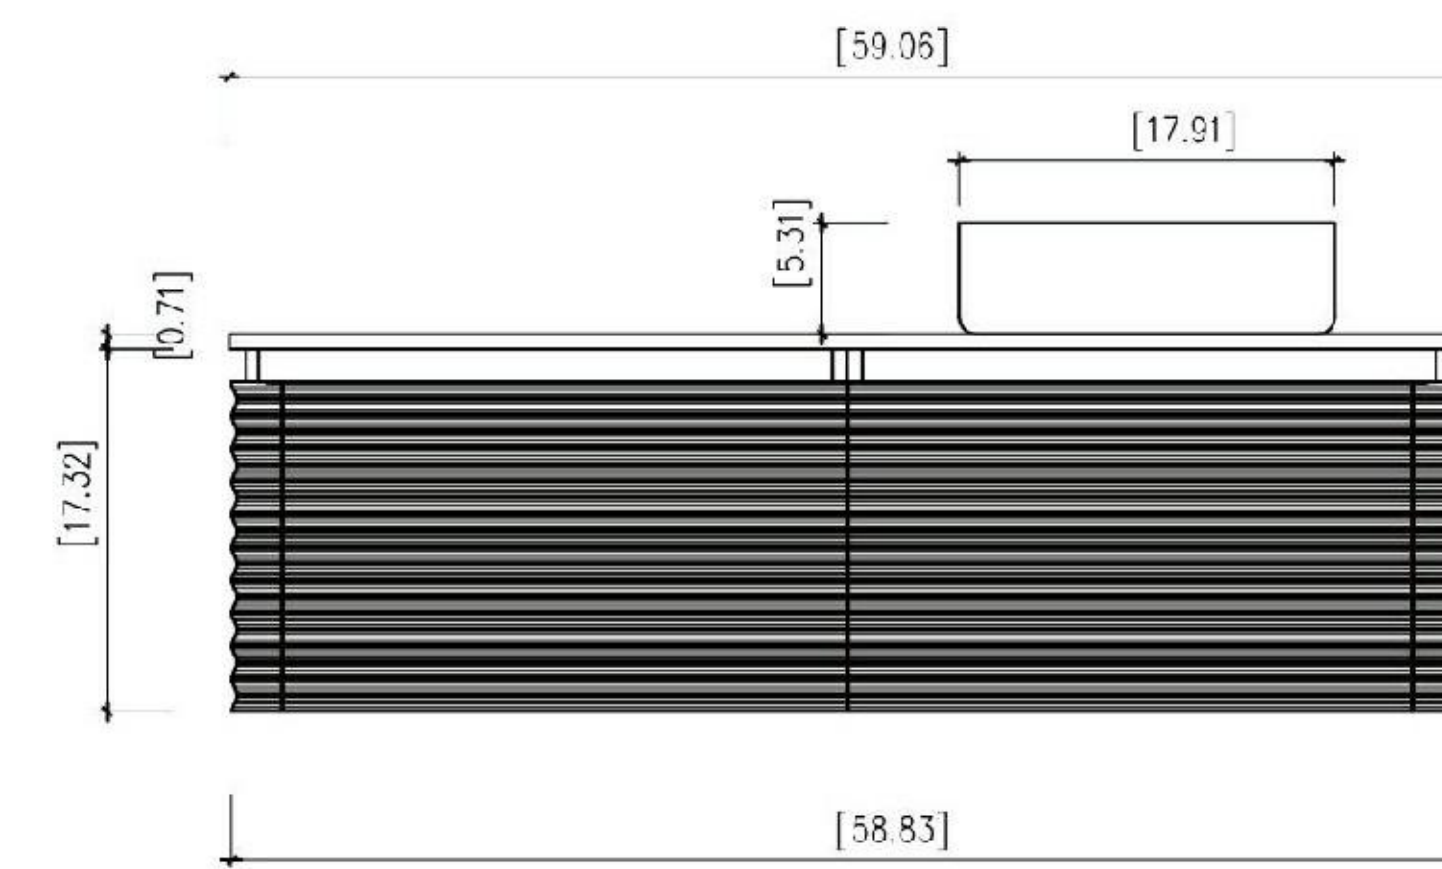

FRONT ELEVATION