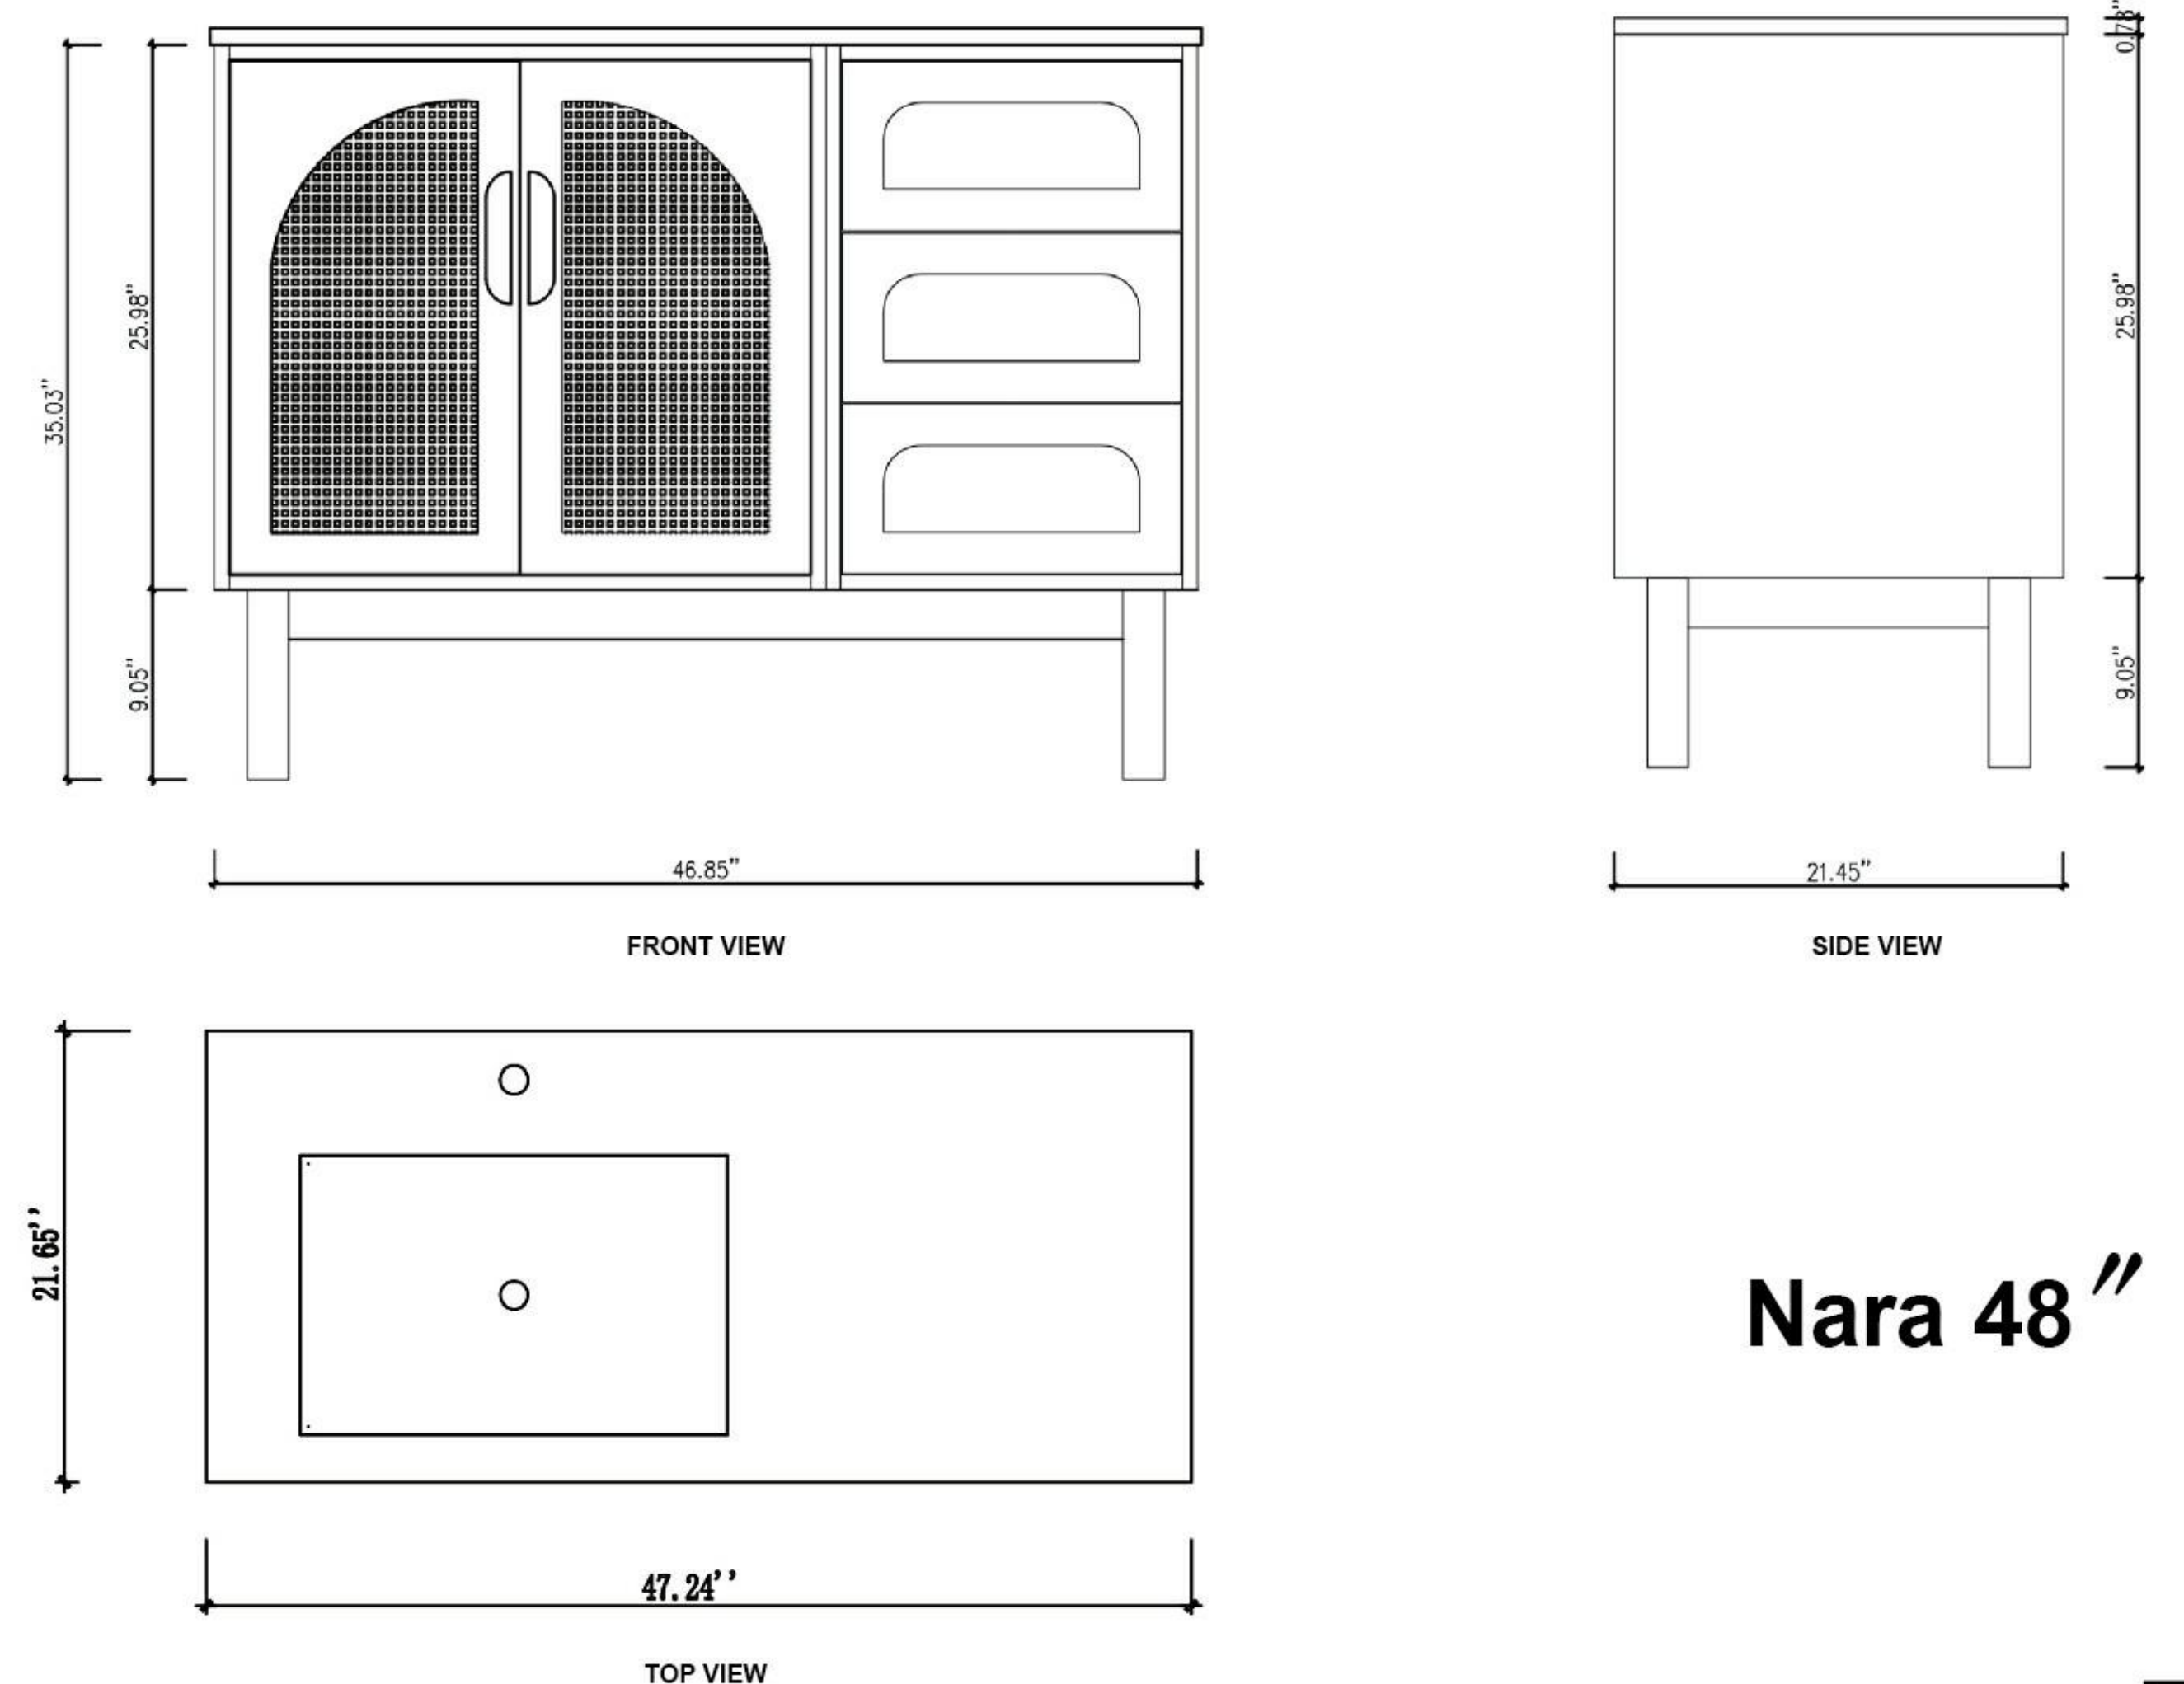

FRONT VIEW

SIDE VIEW

TOP VIEW

Orsa 48"

Nara 48-inch

(Single-Sink; Freestanding)

Nara 48-inch:

- **Color Options:** Pecan Oak / Chestnut Oak
- **Countertop:** 1-Single faucet hole Premium Pure White Quartz
- **Vanity Base:** Multi-layer Engineering Wood
- **Sink:** Ceramic
- **Overall:** 2 Doors and 3 Drawers
- **Dimensions:**
 - Cabinet: 46.85"W x 21.45"D x 35.03"H
 - Top: 47.24"W x 21.65"D x 0.78"H
 - Overall Dimensions: 47.24"W x 21.65"D x 35.81"H

FRONT ELEVATION

SIDE ELEVATION

DRAWER PLAN DETAIL

Oslo 48"

Winchester 48-inch

(Single-Sink; Freestanding)

Winchester 48-inch:

- **Color Options:** Pecan Oak / Forest Green
- **Countertop Options:** 1-Single faucet hole Premium Black Marquina Quartz / 1-Single faucet hole Premium White Sintered Stone
- **Vanity Base:** Multi-layer Engineering Wood
- **Sink:** Ceramic
- **Overall:** 2 Doors and 6 Drawers
- **Dimensions:**
 - Cabinet: 46.9"W x 21.5"D x 33.1"H
 - Top: 47.24"W x 21.7"D x 2.4"H
 - Overall Dimensions: 47.27"W x 21.7"D x 35.4"H