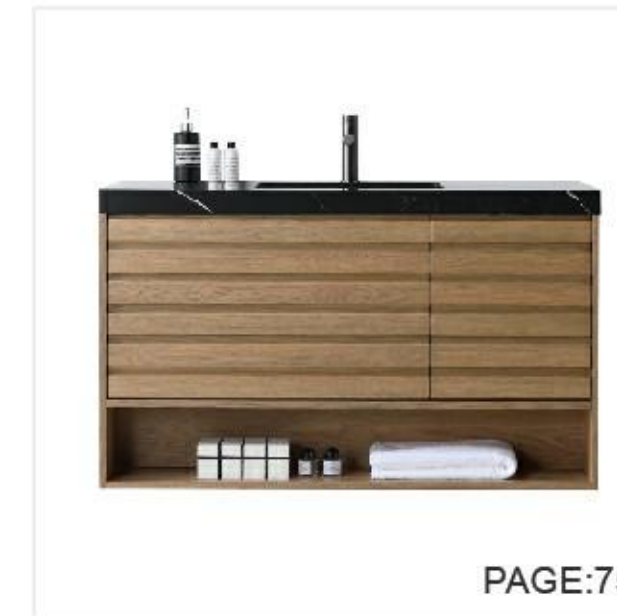

▼ 48-INCH PECAN OAK / CHARCOAL WITH BLACK TOP / WHITE TOP

PAGE:75

PAGE:75

PAGE:75

PAGE:75

▼ 60-INCH PECAN OAK / CHARCOAL WITH BLACK TOP / WHITE TOP

PAGE:41

PAGE:41