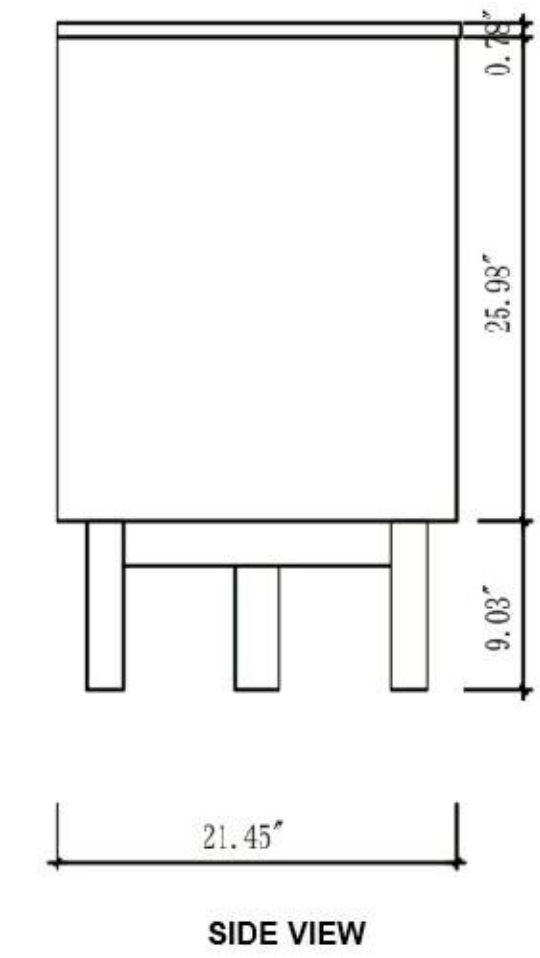

Cabinet: 71.65"W x 21.45"D x 35.03"H

Top: 72.04"W x 21.65"D x 0.78"H

Overall Dimensions: 72.04"W x 21.65"D x 35.81"H

Nara 72"

Celle 72-inch

(Double-Sink; Freestanding)

Celle 72-inch:

- **Color Options:** Pecan Oak / Dark Walnut
- **Countertop:** 2-Single faucet hole Premium Grade ATH Solid Surface (Matte Finish)
- **Vanity Base:** Multi-layer Engineering Wood
- **Sink:** Premium Grade ATH Solid Surface (Matte Finish)
- **Overall:** 4 Doors
- **Dimensions:**
 - Cabinet: 71.24"W x 21.46"D x 31.1"H
 - Top: 71.6"W x 21.46"D x 0.59"H
 - Sink: 14.96"W x 14.96"D x 4.33"H
 - Overall Dimensions: 71.6"W x 20.35"D x 36.02"H