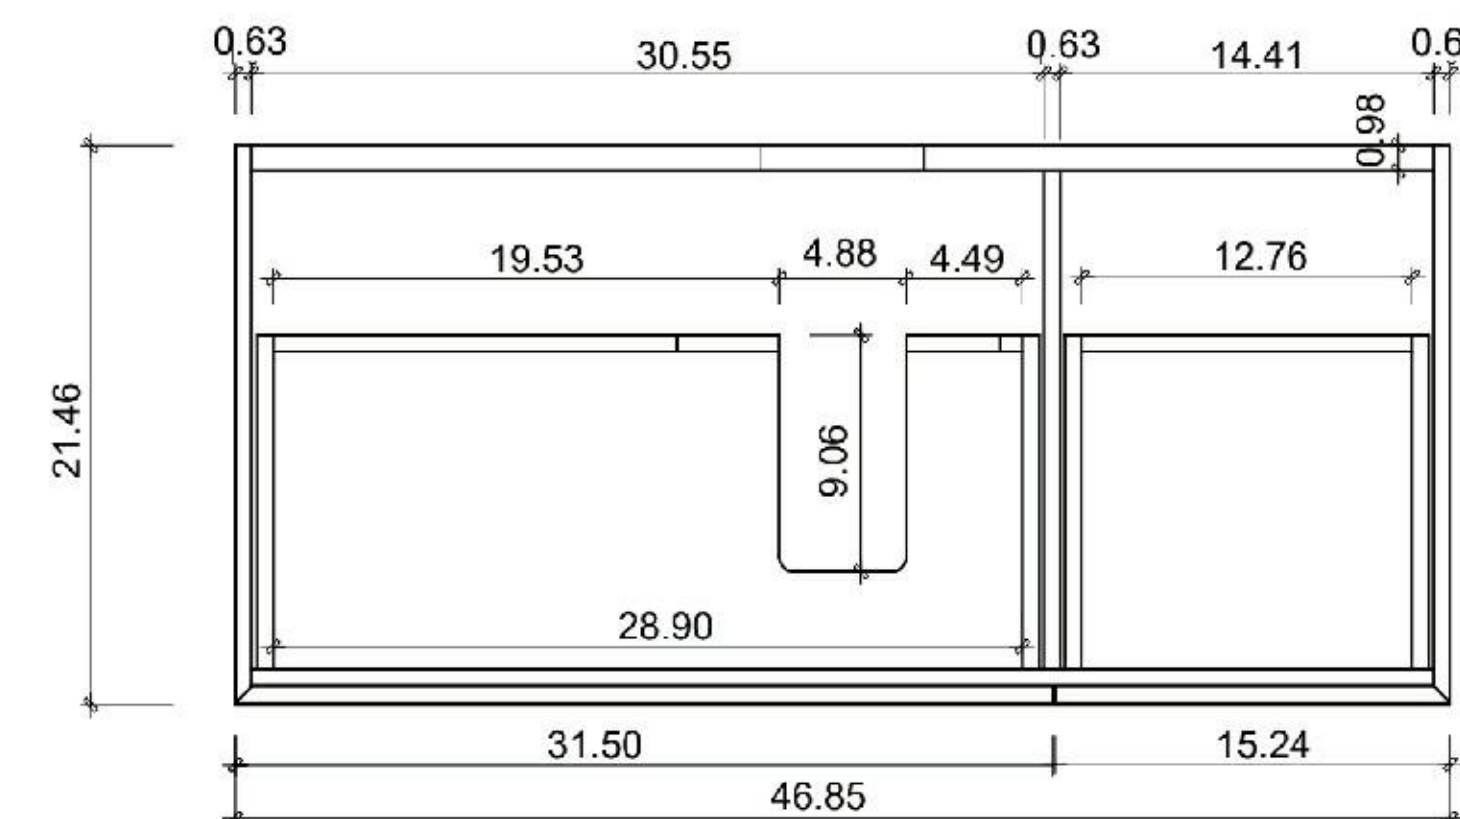

Cabinet: 58.7"W x 21.5"D x 33.1"H

Top: 59.1"W x 21.7"D x 2.4"H

Overall Dimensions: 59.1"W x 21.7"D x 35.4"H

FRONT ELEVATION

SIDE ELEVATION

DRAWER PLAN DETAIL

Winchester 60"

Ocala 60-inch

Nara 48"

Oslo 48-inch

(Single-Sink; Wall Mount)

Oslo 48-inch:

- **Color Options:** Matte Black + Whitewash
- **Countertop:** 1-Single faucet hole Premium Black Sintered Stone
- **Vanity Base:** Multi-layer Engineering Wood
- **Sink:** Premium Grade ATH Solid Surface (Matte Finish in Black Color)
- **Overall:** 2 Drawers
- **Dimensions:**
 - Cabinet: 46.85"W x 21.46"D x 13.78"H
 - Top: 46.85"W x 21.46"D x 0.47"H
 - Overall Dimensions: 46.85"W x 21.46"D x 14.25"H

FRONT ELEVATION

SIDE ELEVATION

DRAWER PLAN DETAIL

Oslo 48"

Winchester 48-inch

(Single-Sink; Freestanding)

Winchester 48-inch:

- **Color Options:** Pecan Oak / Forest Green
- **Countertop Options:** 1-Single faucet hole Premium Black Marquina Quartz / 1-Single faucet hole Premium White Sintered Stone
- **Vanity Base:** Multi-layer Engineering Wood
- **Sink:** Ceramic
- **Overall:** 2 Doors and 6 Drawers
- **Dimensions:**
 - Cabinet: 46.9"W x 21.5"D x 33.1"H
 - Top: 47.24"W x 21.7"D x 2.4"H
 - Overall Dimensions: 47.27"W x 21.7"D x 35.4"H

FRONT ELEVATION

SIDE ELEVATION

DRAWER PLAN DETAIL

Winchester-48"

Manarola 48-inch

(Double-Sink; Wall Mount)

Manarola 48-inch:

- **Color Options:** Black of Night / Silver Gray
- **Countertop:** 2-Single faucet hole Premium Quartz
- **Vanity Base:** Multi-layer Engineering Wood
- **Sink:** Ceramic
- **Overall:** 2 Drawers
- **Dimensions:**
 - Cabinet: 46 7/8" W x 19 1/2" D x 17 3/4" H
 - Countertop: 47 1/4" W x 19 5/8" D x 3 7/8" H
 - Overall Dimensions: 47 1/4" W x 19 5/8" D x 21 5/8" H