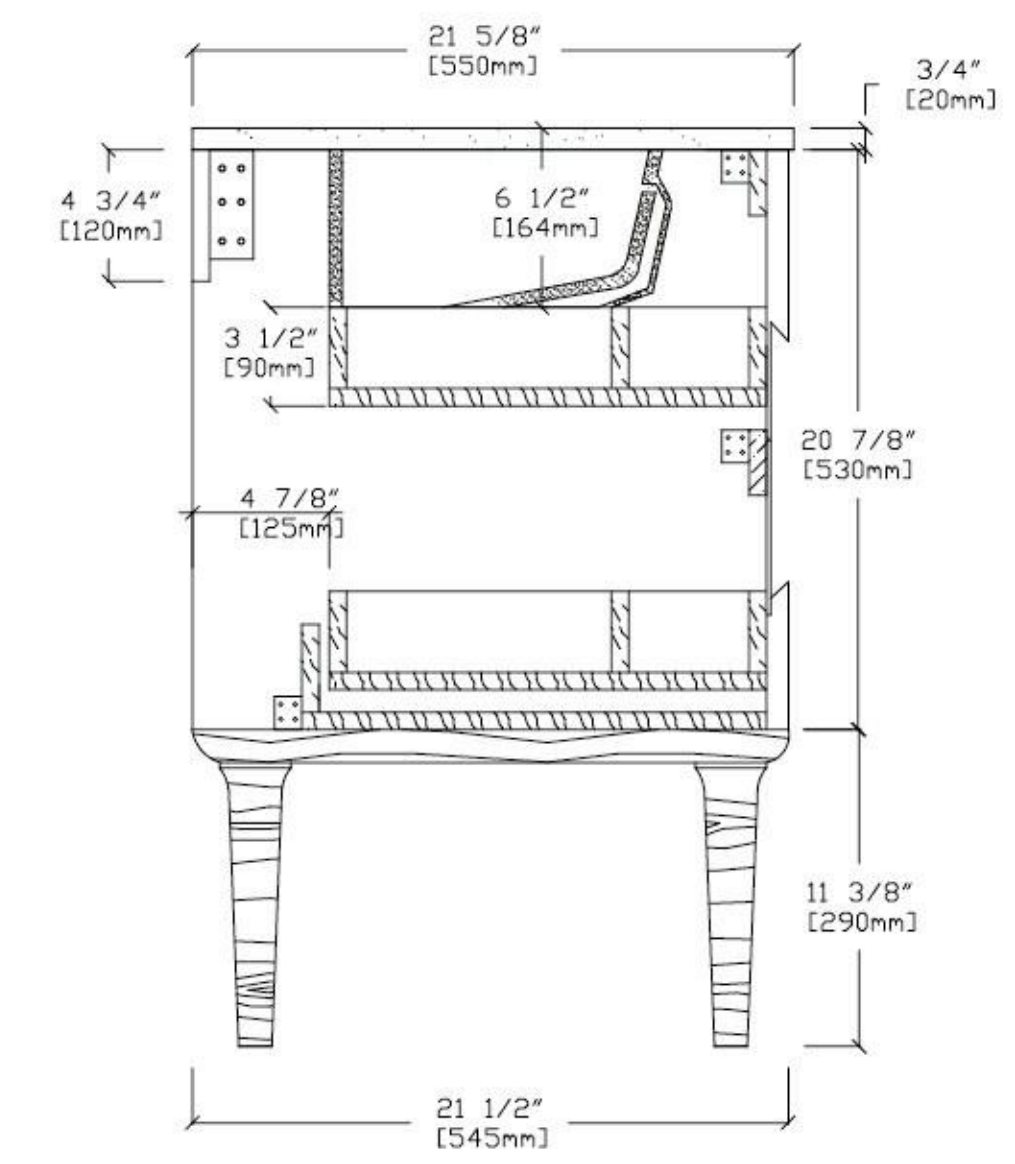

Burano 30-inch:

- Colors Options: Beige / Aloe Green
- Countertop: 1-Single faucet hole Dark Gray Quartz
- Vanity Base: Multi-layer Engineering Wood
- Sink: Ceramic
- Overall: 2 Drawers
- Dimensions:
  - Cabinet: 28 3/4" W x 21 1/2" D x 32 1/4" H
  - Top: 29 1/2" W x 21 5/8" D x 3/4" H
  - Overall Dimensions: 29 1/2" W x 21 5/8" D x 33 1/8" H