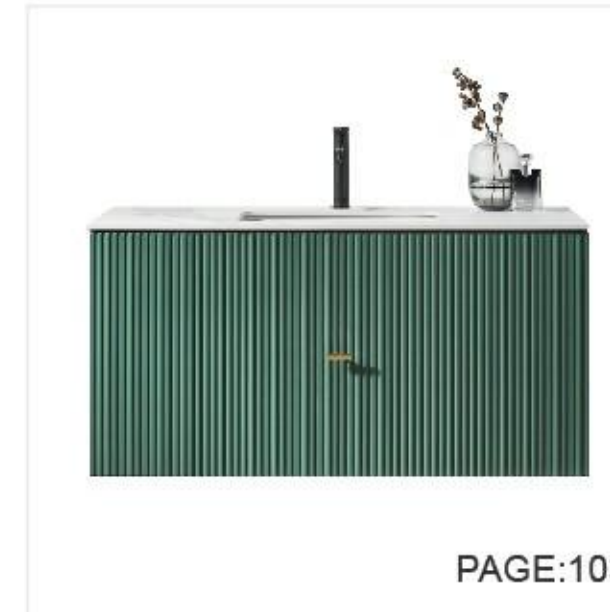

PAGE:137

PAGE:137

PAGE:137

▼ 42-INCH FOREST GREEN / DARK BLUE WITH WHITE TOP / BLACK TOP

PAGE:103

PAGE:103

PAGE:103

PAGE:103