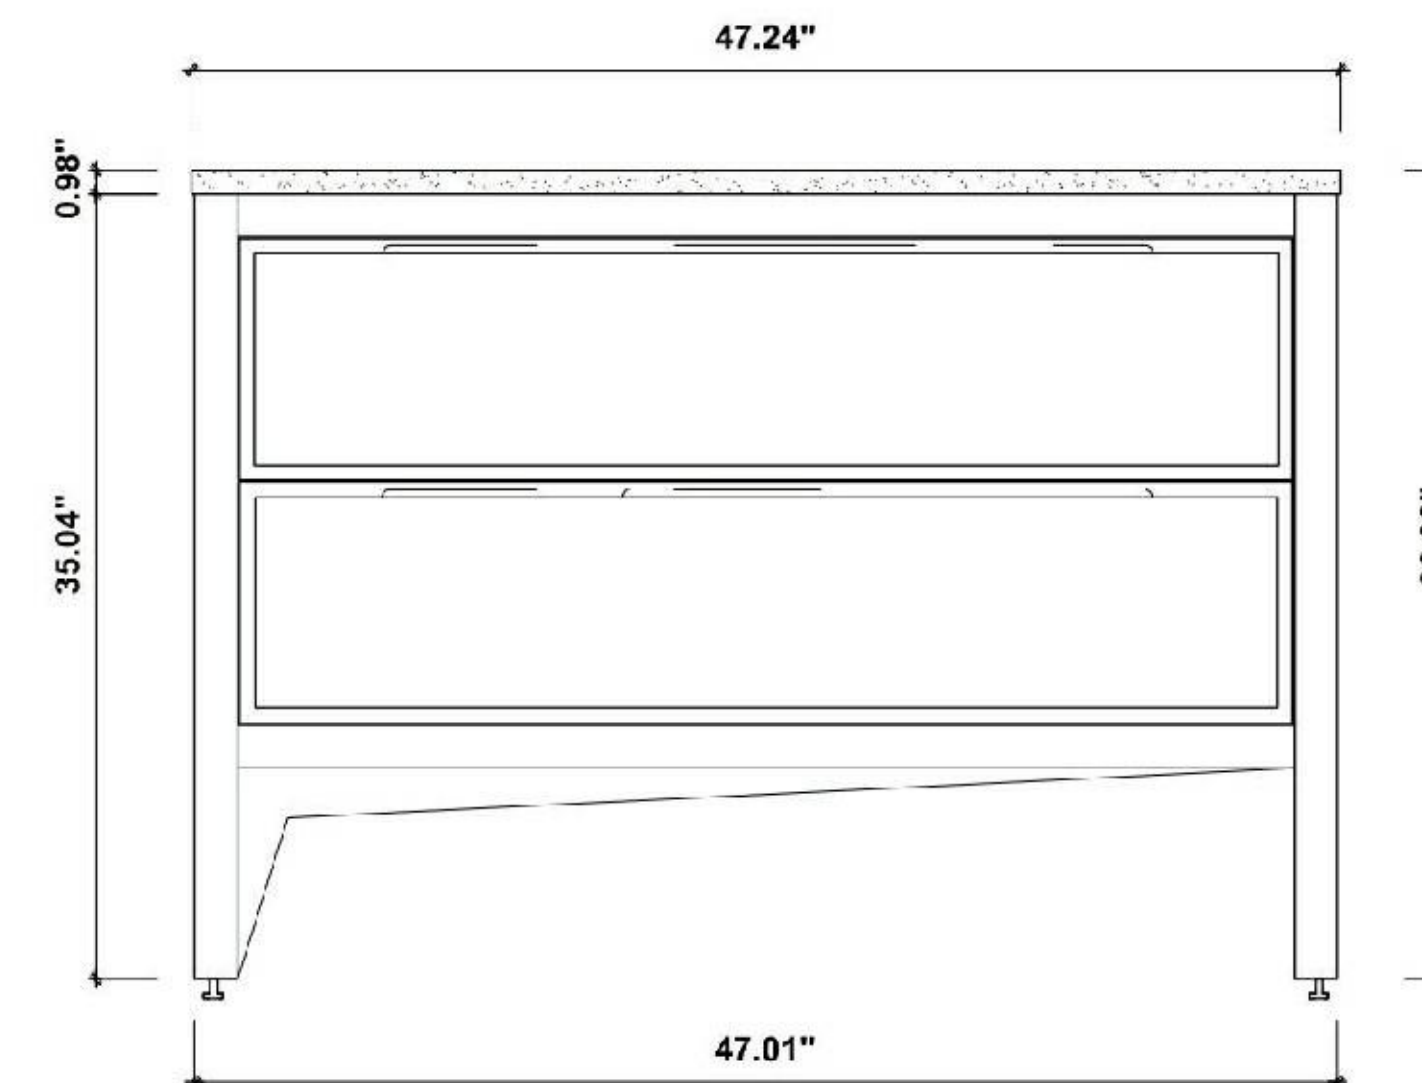

Annecy 48-inch:

- **Color Options:** Dark Walnut / Charcoal
- **Countertop:** 1-Single faucet hole Premium Grade Acrylic Solid Surface (Gloss Finish)
- **Vanity Base:** Multi-layer Engineering Wood
- **Sink:** Premium Grade Acrylic Solid Surface (Gloss Finish)
- **Overall:** 2 Drawers (Upper Drawer: Glass side panels with LED Lighting)
- **Dimensions:**

Cabinet: 47.01"W x 18.31"D x 35.04"H

Top: 47.24"W x 18.50"D x 0.98"H

Overall Dimensions: 47.24"W x 18.50"D x 36.02"H

FRONT ELEVATION