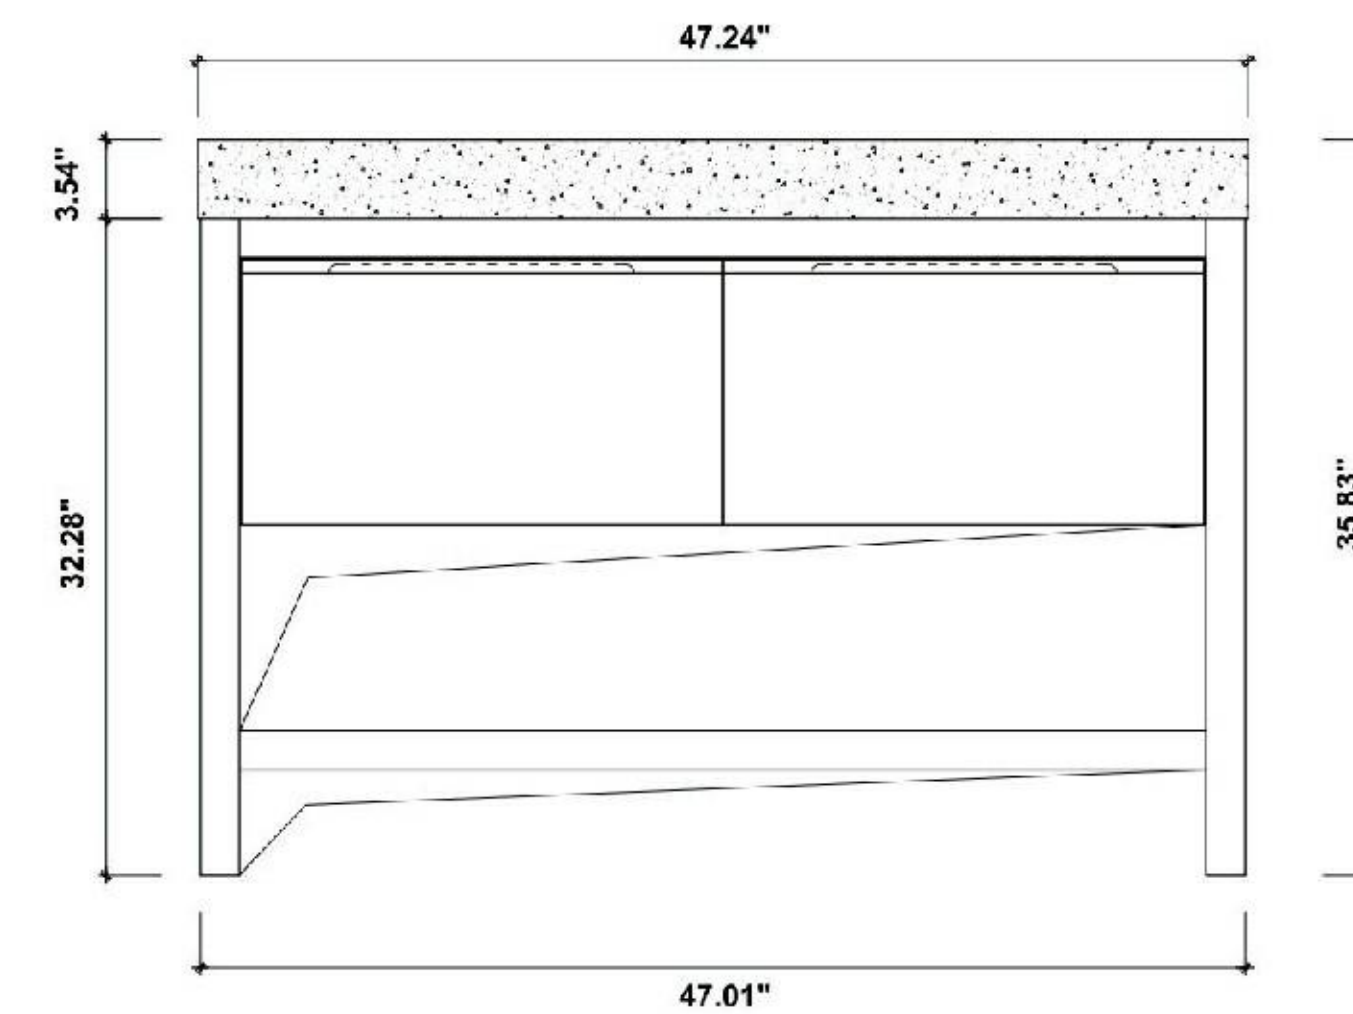

Bibury 48-inch:

- **Colors Options:** Chestnut Oak / Whitewash Oak
- **Countertop:** 2-Single faucet hole premium Black Marquina Quartz
- **Vanity Base:** Multi-layer Engineering Wood
- **Sink:** Premium Black Marquina Quartz
- **Overall:** 2 Drawers with Open Shelves
- **Dimensions:**

Cabinet: 47.01"W x 20.28"D x 32.28"H

Top: 47.24"W x 20.47"D x 3.54"H

Overall Dimensions: 47.24"W x 20.47"D x 35.82"H

FRONT ELEVATION