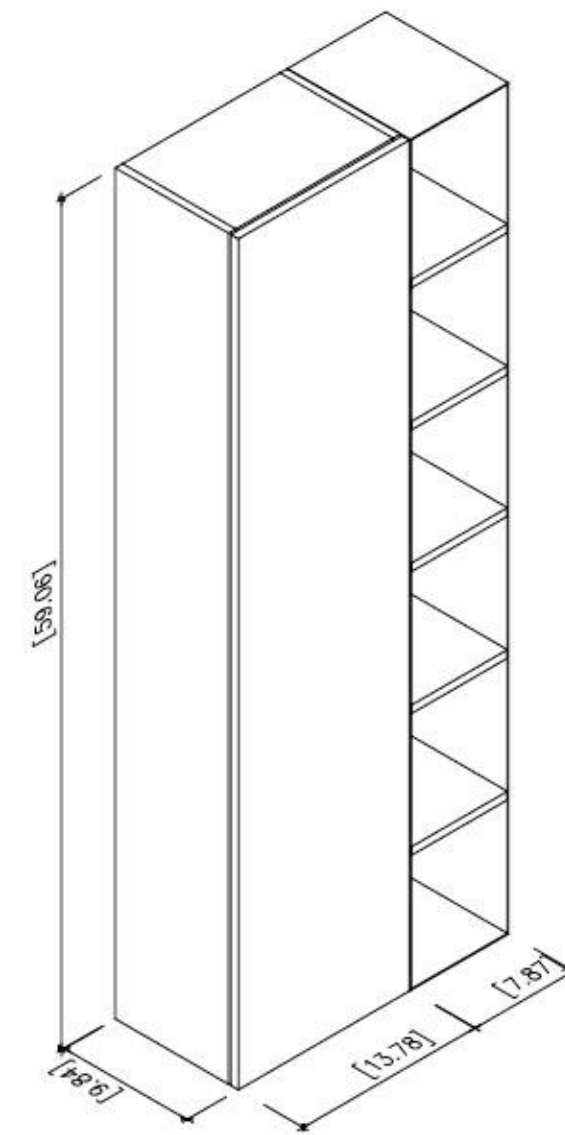

SIDE CABINET

FIGURE

SIDE CABINET

Unlimited Design Combinations