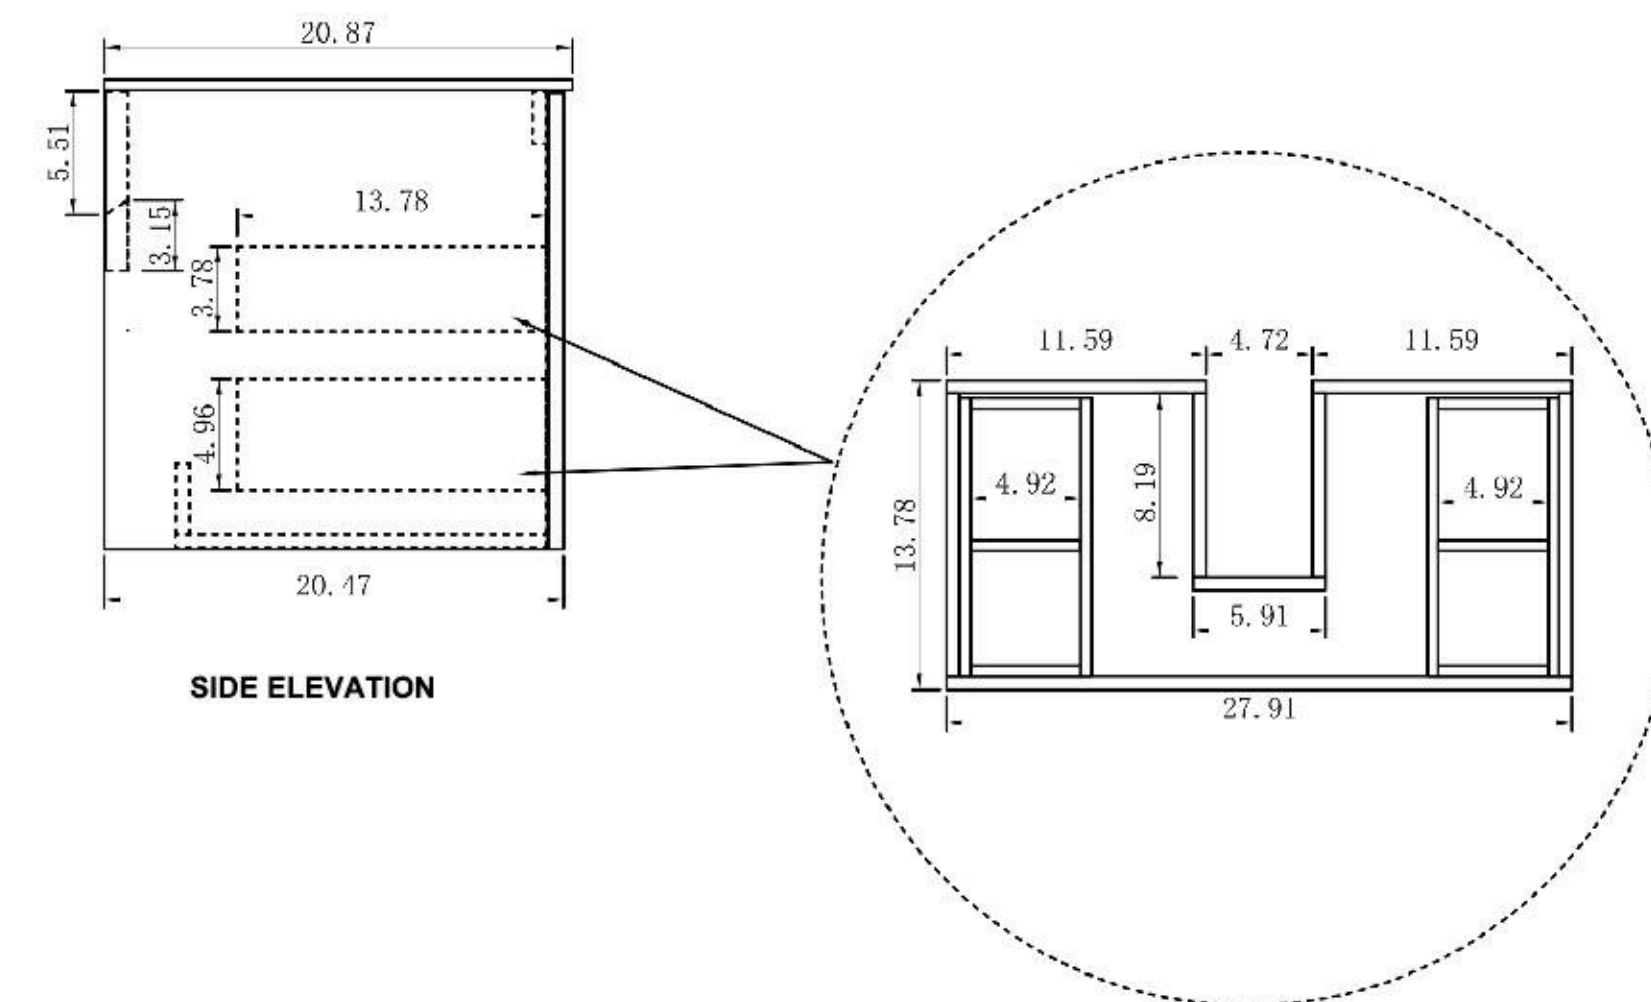

Cabinet: 58.83" W x 19.49" D x 17.32" H

Countertop: 59.06" W x 19.69" D x 0.71" H

Sink: 17.91" W x 12.80" D x 5.31" H

Overall Dimensions: 59.06" W x 19.69" D x 23.34" H

FRONT ELEVATION

SIDE ELEVATION

DRAWER PLAN DETAIL

Cabinet: 58.66"W x 20.47"D x 20.47"H

Top: 59.06"W x 20.87"D x 0.47"H

Overall Dimensions: 59.06"W x 20.87"D x 20.94"H

Barcelona 60"

Marfa 60-inch

(Double-Sink; Wall Mount)

Marfa 60-inch:

- **Color Option:** Aloe Green + Walnut
- **Countertop:** 2-Single faucet hole Premium Quartz
- **Vanity Base:** Multi-layer Engineering Wood
- **Sink:** Ceramic
- **Overall:** 3 Drawers with Open Shelves
- **Dimensions:**

Cabinet: 57 7/8" W x 19 5/8" D x 17 3/4" H

Countertop: 58 1/4" W x 19 7/8" D x 3 7/8" H

Overall Dimensions: 58 1/4" W x 19 7/8" D x 21 5/8" H

MARFA-60 "

Portree 60-inch (Double-Sink; Freestanding)

Portree 60-inch: