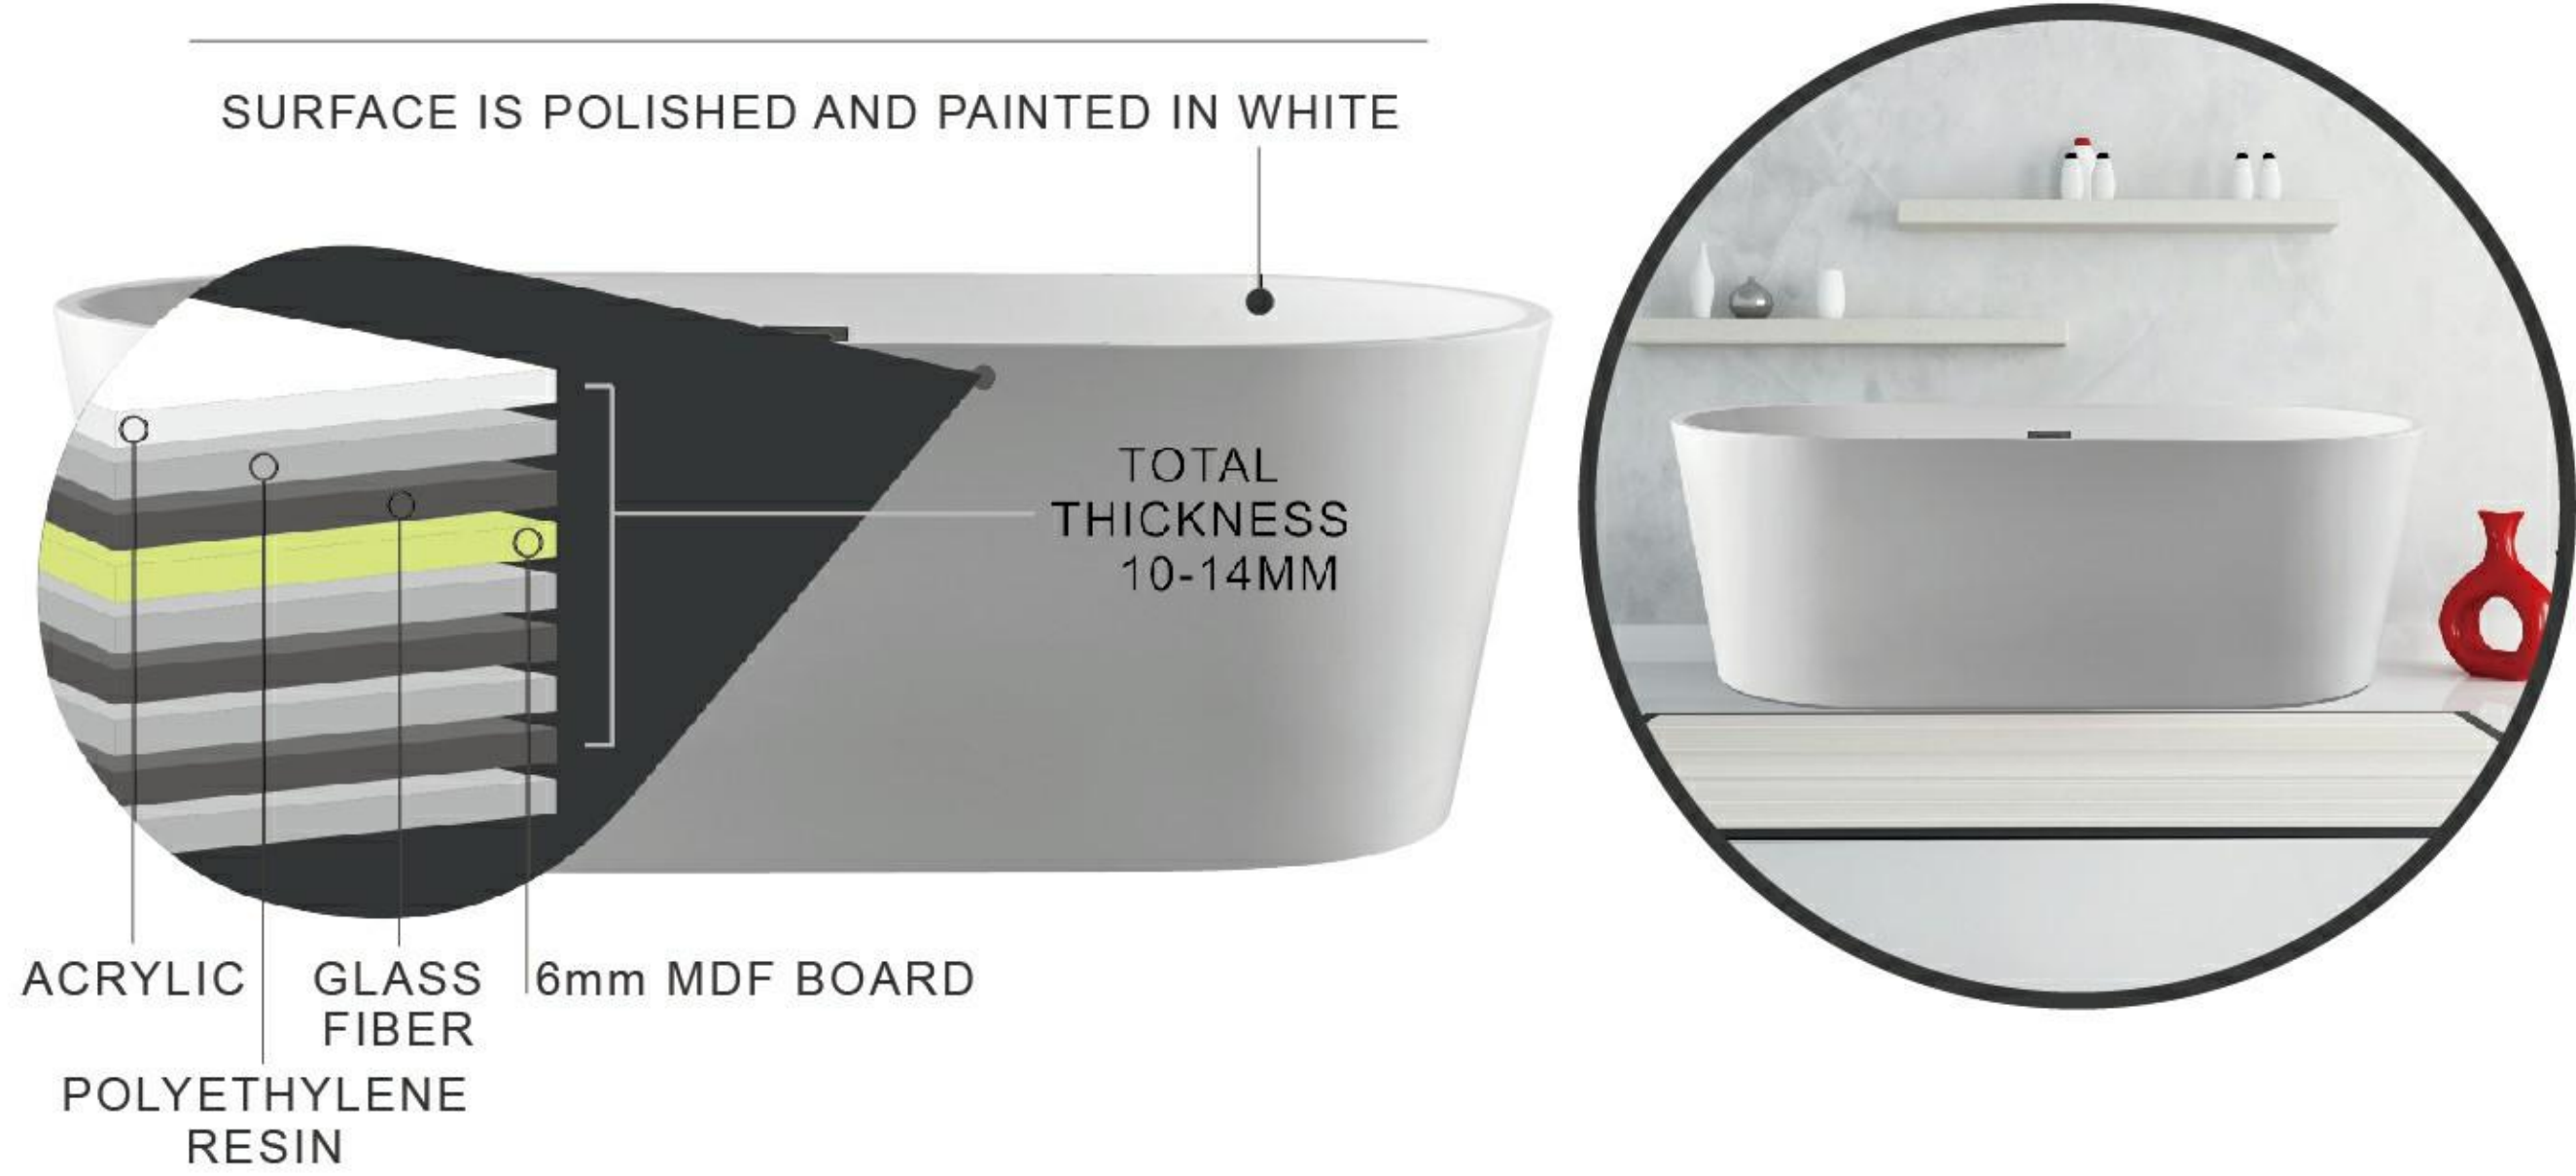

SURFACE IS POLISHED AND PAINTED IN WHITE

BT-15 67-INCH

BT-03 60-INCH

Side View Dimensions:
 - Overall width: 50 13/16"
 - Overall depth: 22 13/16"
 - Drop height: 17 5/16"

Front View Dimensions:
 - Overall width: 58 7/8"
 - Overall depth: 27 9/16"
 - Inner width: 56 1/2"
 - Inner depth: 17 5/16"
 - Drop height: 2 9/16"
 - Inner width at drop: 1 1/4"