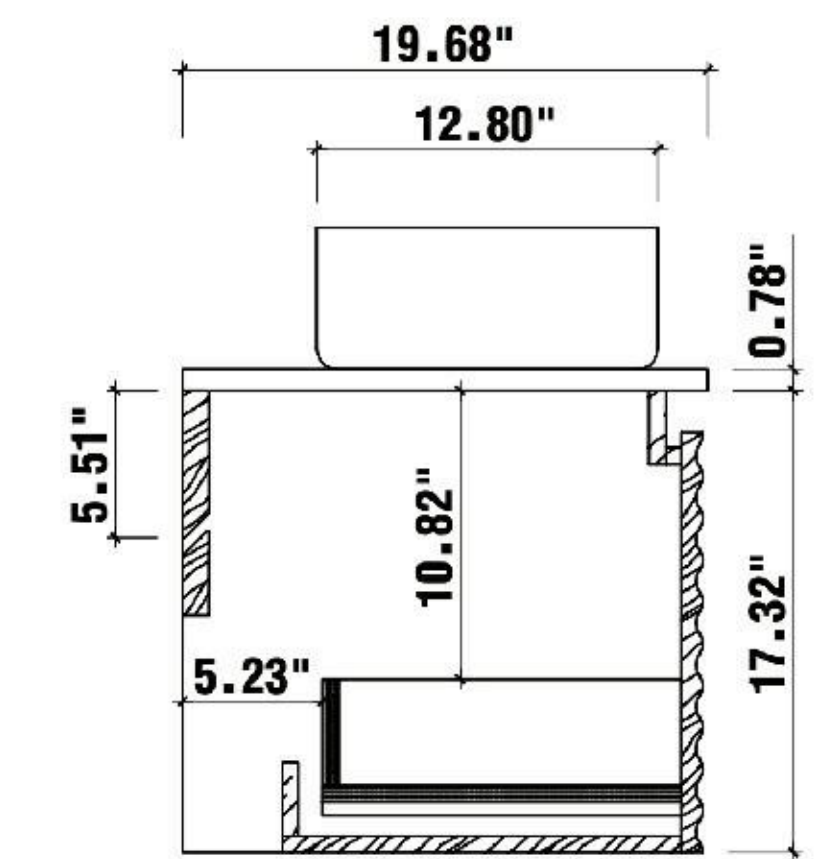

SIDE ELEVATION